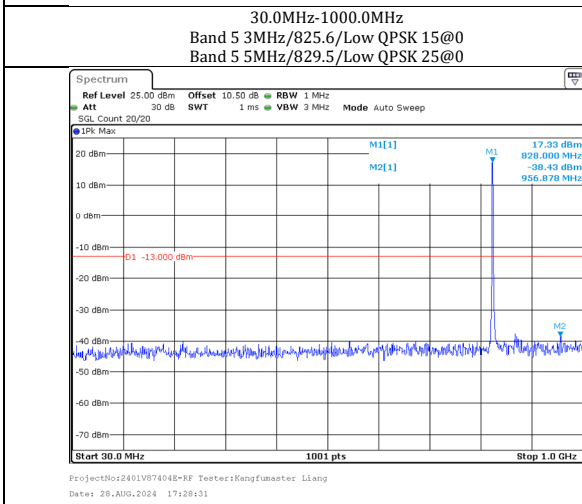

CA_66C	15.0	20.0	132401	132572	1752.9	1770.0	75@0	100@0	64QAM	30	1000	-49.17	-13	PASS
CA_66C	15.0	20.0	132401	132572	1752.9	1770.0	75@0	100@0	64QAM	1000	20000	-41.06	-13	PASS
CA_66C	15.0	20.0	132401	132572	1752.9	1770.0	1@74	1@0	256QAM	30	1000	-48.89	-13	PASS
CA_66C	15.0	20.0	132401	132572	1752.9	1770.0	1@74	1@0	256QAM	1000	20000	-40.79	-13	PASS
CA_66C	15.0	20.0	132401	132572	1752.9	1770.0	75@0	100@0	256QAM	30	1000	-48.17	-13	PASS
CA_66C	15.0	20.0	132401	132572	1752.9	1770.0	75@0	100@0	256QAM	1000	20000	-38.2	-13	PASS
CA_66C	20.0	15.0	132423	132594	1755.1	1772.2	1@99	1@0	QPSK	30	1000	-48.81	-13	PASS
CA_66C	20.0	15.0	132423	132594	1755.1	1772.2	1@99	1@0	QPSK	1000	20000	-40.21	-13	PASS
CA_66C	20.0	15.0	132423	132594	1755.1	1772.2	100@0	100@0	QPSK	30	1000	-46.94	-13	PASS
CA_66C	20.0	15.0	132423	132594	1755.1	1772.2	100@0	100@0	QPSK	1000	20000	-38.52	-13	PASS
CA_66C	20.0	15.0	132423	132594	1755.1	1772.2	1@99	1@0	16QAM	30	1000	-49.43	-13	PASS
CA_66C	20.0	15.0	132423	132594	1755.1	1772.2	1@99	1@0	16QAM	1000	20000	-41.95	-13	PASS
CA_66C	20.0	15.0	132423	132594	1755.1	1772.2	100@0	100@0	16QAM	30	1000	-49.46	-13	PASS
CA_66C	20.0	15.0	132423	132594	1755.1	1772.2	100@0	100@0	16QAM	1000	20000	-41.79	-13	PASS
CA_66C	20.0	15.0	132423	132594	1755.1	1772.2	1@99	1@0	64QAM	30	1000	-48.82	-13	PASS
CA_66C	20.0	15.0	132423	132594	1755.1	1772.2	1@99	1@0	64QAM	1000	20000	-41.51	-13	PASS
CA_66C	20.0	15.0	132423	132594	1755.1	1772.2	100@0	100@0	64QAM	30	1000	-48.93	-13	PASS
CA_66C	20.0	15.0	132423	132594	1755.1	1772.2	100@0	100@0	64QAM	1000	20000	-41.34	-13	PASS
CA_66C	20.0	15.0	132423	132594	1755.1	1772.2	1@99	1@0	256QAM	30	1000	-48.72	-13	PASS
CA_66C	20.0	15.0	132423	132594	1755.1	1772.2	1@99	1@0	256QAM	1000	20000	-40.29	-13	PASS
CA_66C	20.0	15.0	132423	132594	1755.1	1772.2	100@0	100@0	256QAM	30	1000	-49.07	-13	PASS
CA_66C	20.0	15.0	132423	132594	1755.1	1772.2	100@0	100@0	256QAM	1000	20000	-41.21	-13	PASS
CA_66C	20.0	5.0	132522	132639	1765.0	1776.7	1@99	1@0	QPSK	30	1000	-48.38	-13	PASS
CA_66C	20.0	5.0	132522	132639	1765.0	1776.7	1@99	1@0	QPSK	1000	20000	-38.63	-13	PASS
CA_66C	20.0	5.0	132522	132639	1765.0	1776.7	100@0	25@0	QPSK	30	1000	-48.99	-13	PASS
CA_66C	20.0	5.0	132522	132639	1765.0	1776.7	100@0	25@0	QPSK	1000	20000	-38.3	-13	PASS
CA_66C	20.0	5.0	132522	132639	1765.0	1776.7	1@99	1@0	16QAM	30	1000	-48.9	-13	PASS
CA_66C	20.0	5.0	132522	132639	1765.0	1776.7	1@99	1@0	16QAM	1000	20000	-41.62	-13	PASS
CA_66C	20.0	5.0	132522	132639	1765.0	1776.7	100@0	25@0	16QAM	30	1000	-49.02	-13	PASS
CA_66C	20.0	5.0	132522	132639	1765.0	1776.7	100@0	25@0	16QAM	1000	20000	-40.62	-13	PASS
CA_66C	20.0	5.0	132522	132639	1765.0	1776.7	1@99	1@0	64QAM	30	1000	-48.33	-13	PASS
CA_66C	20.0	5.0	132522	132639	1765.0	1776.7	1@99	1@0	64QAM	1000	20000	-38.56	-13	PASS
CA_66C	20.0	5.0	132522	132639	1765.0	1776.7	100@0	25@0	64QAM	30	1000	-47.31	-13	PASS
CA_66C	20.0	5.0	132522	132639	1765.0	1776.7	100@0	25@0	64QAM	1000	20000	-38.87	-13	PASS
CA_66C	20.0	5.0	132522	132639	1765.0	1776.7	1@99	1@0	256QAM	30	1000	-49.4	-13	PASS
CA_66C	20.0	5.0	132522	132639	1765.0	1776.7	1@99	1@0	256QAM	1000	20000	-39.32	-13	PASS
CA_66C	20.0	5.0	132522	132639	1765.0	1776.7	100@0	25@0	256QAM	30	1000	-49.38	-13	PASS
CA_66C	20.0	5.0	132522	132639	1765.0	1776.7	100@0	25@0	256QAM	1000	20000	-37.01	-13	PASS
CA_66C	5.0	20.0	132455	132572	1758.3	1770.0	1@24	1@0	QPSK	30	1000	-49.25	-13	PASS
CA_66C	5.0	20.0	132455	132572	1758.3	1770.0	1@24	1@0	QPSK	1000	20000	-41.02	-13	PASS
CA_66C	5.0	20.0	132455	132572	1758.3	1770.0	25@0	100@0	QPSK	30	1000	-49.35	-13	PASS
CA_66C	5.0	20.0	132455	132572	1758.3	1770.0	25@0	100@0	QPSK	1000	20000	-40.24	-13	PASS
CA_66C	5.0	20.0	132455	132572	1758.3	1770.0	1@24	1@0	16QAM	30	1000	-48.97	-13	PASS
CA_66C	5.0	20.0	132455	132572	1758.3	1770.0	1@24	1@0	16QAM	1000	20000	-41.18	-13	PASS
CA_66C	5.0	20.0	132455	132572	1758.3	1770.0	25@0	100@0	16QAM	30	1000	-48.64	-13	PASS
CA_66C	5.0	20.0	132455	132572	1758.3	1770.0	25@0	100@0	16QAM	1000	20000	-41.89	-13	PASS
CA_66C	5.0	20.0	132455	132572	1758.3	1770.0	1@24	1@0	64QAM	30	1000	-48.79	-13	PASS
CA_66C	5.0	20.0	132455	132572	1758.3	1770.0	1@24	1@0	64QAM	1000	20000	-40.85	-13	PASS
CA_66C	5.0	20.0	132455	132572	1758.3	1770.0	25@0	100@0	64QAM	30	1000	-48.45	-13	PASS