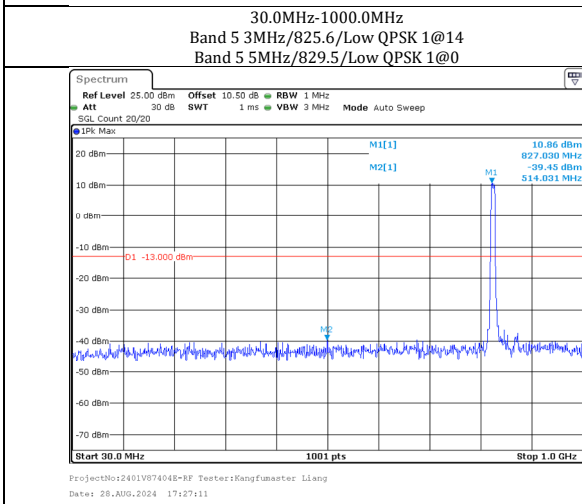

CA_66C	15.0	20.0	132401	132572	1752.9	1770.0	75@0	100@0	64QAM	30	1000	-49.17	-13	PASS
CA_66C	15.0	20.0	132401	132572	1752.9	1770.0	75@0	100@0	64QAM	1000	20000	-41.06	-13	PASS
CA_66C	15.0	20.0	132401	132572	1752.9	1770.0	1@74	1@0	256QAM	30	1000	-48.89	-13	PASS
CA_66C	15.0	20.0	132401	132572	1752.9	1770.0	1@74	1@0	256QAM	1000	20000	-40.79	-13	PASS
CA_66C	15.0	20.0	132401	132572	1752.9	1770.0	75@0	100@0	256QAM	30	1000	-48.17	-13	PASS
CA_66C	15.0	20.0	132401	132572	1752.9	1770.0	75@0	100@0	256QAM	1000	20000	-38.2	-13	PASS
CA_66C	20.0	15.0	132423	132594	1755.1	1772.2	1@99	1@0	QPSK	30	1000	-48.81	-13	PASS
CA_66C	20.0	15.0	132423	132594	1755.1	1772.2	1@99	1@0	QPSK	1000	20000	-40.21	-13	PASS
CA_66C	20.0	15.0	132423	132594	1755.1	1772.2	100@0	100@0	QPSK	30	1000	-46.94	-13	PASS
CA_66C	20.0	15.0	132423	132594	1755.1	1772.2	100@0	100@0	QPSK	1000	20000	-38.52	-13	PASS
CA_66C	20.0	15.0	132423	132594	1755.1	1772.2	1@99	1@0	16QAM	30	1000	-49.43	-13	PASS
CA_66C	20.0	15.0	132423	132594	1755.1	1772.2	1@99	1@0	16QAM	1000	20000	-41.95	-13	PASS
CA_66C	20.0	15.0	132423	132594	1755.1	1772.2	100@0	100@0	16QAM	30	1000	-49.46	-13	PASS
CA_66C	20.0	15.0	132423	132594	1755.1	1772.2	100@0	100@0	16QAM	1000	20000	-41.79	-13	PASS
CA_66C	20.0	15.0	132423	132594	1755.1	1772.2	1@99	1@0	64QAM	30	1000	-48.82	-13	PASS
CA_66C	20.0	15.0	132423	132594	1755.1	1772.2	1@99	1@0	64QAM	1000	20000	-41.51	-13	PASS
CA_66C	20.0	15.0	132423	132594	1755.1	1772.2	100@0	100@0	64QAM	30	1000	-48.93	-13	PASS
CA_66C	20.0	15.0	132423	132594	1755.1	1772.2	100@0	100@0	64QAM	1000	20000	-41.34	-13	PASS
CA_66C	20.0	15.0	132423	132594	1755.1	1772.2	1@99	1@0	256QAM	30	1000	-48.72	-13	PASS
CA_66C	20.0	15.0	132423	132594	1755.1	1772.2	1@99	1@0	256QAM	1000	20000	-40.29	-13	PASS
CA_66C	20.0	15.0	132423	132594	1755.1	1772.2	100@0	100@0	256QAM	30	1000	-49.07	-13	PASS
CA_66C	20.0	15.0	132423	132594	1755.1	1772.2	100@0	100@0	256QAM	1000	20000	-41.21	-13	PASS
CA_66C	20.0	5.0	132522	132639	1765.0	1776.7	1@99	1@0	QPSK	30	1000	-48.38	-13	PASS
CA_66C	20.0	5.0	132522	132639	1765.0	1776.7	1@99	1@0	QPSK	1000	20000	-38.63	-13	PASS
CA_66C	20.0	5.0	132522	132639	1765.0	1776.7	100@0	25@0	QPSK	30	1000	-48.99	-13	PASS
CA_66C	20.0	5.0	132522	132639	1765.0	1776.7	100@0	25@0	QPSK	1000	20000	-38.3	-13	PASS
CA_66C	20.0	5.0	132522	132639	1765.0	1776.7	1@99	1@0	16QAM	30	1000	-48.9	-13	PASS
CA_66C	20.0	5.0	132522	132639	1765.0	1776.7	1@99	1@0	16QAM	1000	20000	-41.62	-13	PASS
CA_66C	20.0	5.0	132522	132639	1765.0	1776.7	100@0	25@0	16QAM	30	1000	-49.02	-13	PASS
CA_66C	20.0	5.0	132522	132639	1765.0	1776.7	100@0	25@0	16QAM	1000	20000	-40.62	-13	PASS
CA_66C	20.0	5.0	132522	132639	1765.0	1776.7	1@99	1@0	64QAM	30	1000	-48.33	-13	PASS
CA_66C	20.0	5.0	132522	132639	1765.0	1776.7	1@99	1@0	64QAM	1000	20000	-38.56	-13	PASS
CA_66C	20.0	5.0	132522	132639	1765.0	1776.7	100@0	25@0	64QAM	30	1000	-47.31	-13	PASS
CA_66C	20.0	5.0	132522	132639	1765.0	1776.7	100@0	25@0	64QAM	1000	20000	-38.87	-13	PASS
CA_66C	20.0	5.0	132522	132639	1765.0	1776.7	1@99	1@0	256QAM	30	1000	-49.4	-13	PASS
CA_66C	20.0	5.0	132522	132639	1765.0	1776.7	1@99	1@0	256QAM	1000	20000	-39.32	-13	PASS
CA_66C	20.0	5.0	132522	132639	1765.0	1776.7	100@0	25@0	256QAM	30	1000	-49.38	-13	PASS
CA_66C	20.0	5.0	132522	132639	1765.0	1776.7	100@0	25@0	256QAM	1000	20000	-37.01	-13	PASS
CA_66C	5.0	20.0	132455	132572	1758.3	1770.0	1@24	1@0	QPSK	30	1000	-49.25	-13	PASS
CA_66C	5.0	20.0	132455	132572	1758.3	1770.0	1@24	1@0	QPSK	1000	20000	-41.02	-13	PASS
CA_66C	5.0	20.0	132455	132572	1758.3	1770.0	25@0	100@0	QPSK	30	1000	-49.35	-13	PASS
CA_66C	5.0	20.0	132455	132572	1758.3	1770.0	25@0	100@0	QPSK	1000	20000	-40.24	-13	PASS
CA_66C	5.0	20.0	132455	132572	1758.3	1770.0	1@24	1@0	16QAM	30	1000	-48.97	-13	PASS
CA_66C	5.0	20.0	132455	132572	1758.3	1770.0	1@24	1@0	16QAM	1000	20000	-41.18	-13	PASS
CA_66C	5.0	20.0	132455	132572	1758.3	1770.0	25@0	100@0	16QAM	30	1000	-48.64	-13	PASS
CA_66C	5.0	20.0	132455	132572	1758.3	1770.0	25@0	100@0	16QAM	1000	20000	-41.89	-13	PASS
CA_66C	5.0	20.0	132455	132572	1758.3	1770.0	1@24	1@0	64QAM	30	1000	-48.79	-13	PASS
CA_66C	5.0	20.0	132455	132572	1758.3	1770.0	1@24	1@0	64QAM	1000	20000	-40.85	-13	PASS
CA_66C	5.0	20.0	132455	132572	1758.3	1770.0	25@0	100@0	64QAM	30	1000	-48.45	-13	PASS