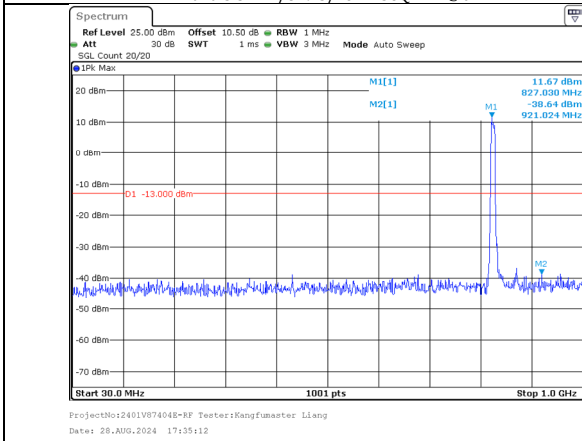

30.0MHz-1000.0MHz
Band 5 3MHz/825.6/Low 256QAM 1@14
Band 5 5MHz/829.5/Low 256QAM 1@0

30.0MHz-1000.0MHz
Band 5 3MHz/825.6/Low 256QAM 15@0
Band 5 5MHz/829.5/Low 256QAM 25@0