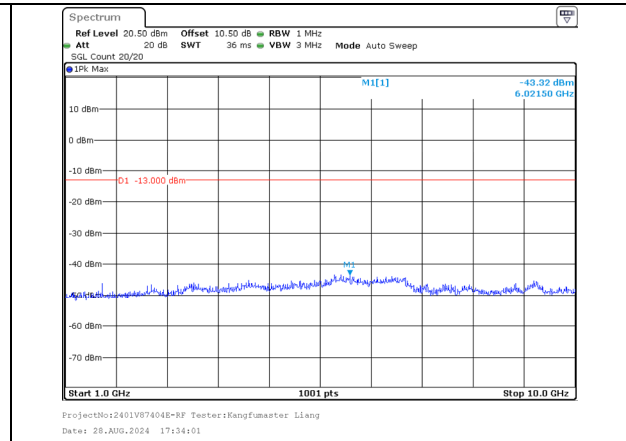

1000.0MHz-10000.0MHz
Band 5 3MHz/825.6/Low 256QAM 1@14
Band 5 5MHz/829.5/Low 256QAM 1@0