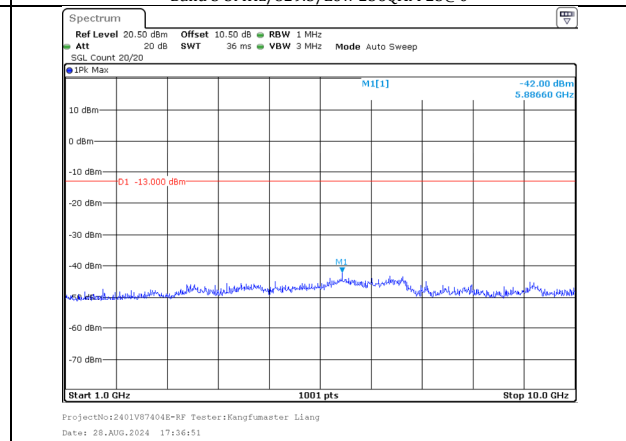

1000.0MHz-10000.0MHz
Band 5 3MHz/825.6/Low 256QAM 15@0
Band 5 5MHz/829.5/Low 256QAM 25@0

1000.0MHz-10000.0MHz
Band 5 5MHz/826.5/Low QPSK 1@24
Band 5 3MHz/830.4/Low QPSK 1@0