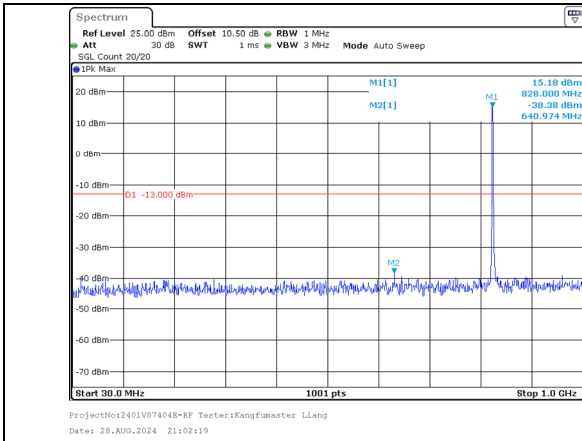

CA_66C	15.0	20.0	132401	132572	1752.9	1770.0	75@0	100@0	64QAM	30	1000	-49.17	-13	PASS
CA_66C	15.0	20.0	132401	132572	1752.9	1770.0	75@0	100@0	64QAM	1000	20000	-41.06	-13	PASS
CA_66C	15.0	20.0	132401	132572	1752.9	1770.0	1@74	1@0	256QAM	30	1000	-48.89	-13	PASS
CA_66C	15.0	20.0	132401	132572	1752.9	1770.0	1@74	1@0	256QAM	1000	20000	-40.79	-13	PASS
CA_66C	15.0	20.0	132401	132572	1752.9	1770.0	75@0	100@0	256QAM	30	1000	-48.17	-13	PASS
CA_66C	15.0	20.0	132401	132572	1752.9	1770.0	75@0	100@0	256QAM	1000	20000	-38.2	-13	PASS
CA_66C	20.0	15.0	132423	132594	1755.1	1772.2	1@99	1@0	QPSK	30	1000	-48.81	-13	PASS
CA_66C	20.0	15.0	132423	132594	1755.1	1772.2	1@99	1@0	QPSK	1000	20000	-40.21	-13	PASS
CA_66C	20.0	15.0	132423	132594	1755.1	1772.2	100@0	100@0	QPSK	30	1000	-46.94	-13	PASS
CA_66C	20.0	15.0	132423	132594	1755.1	1772.2	100@0	100@0	QPSK	1000	20000	-38.52	-13	PASS
CA_66C	20.0	15.0	132423	132594	1755.1	1772.2	1@99	1@0	16QAM	30	1000	-49.43	-13	PASS
CA_66C	20.0	15.0	132423	132594	1755.1	1772.2	1@99	1@0	16QAM	1000	20000	-41.95	-13	PASS
CA_66C	20.0	15.0	132423	132594	1755.1	1772.2	100@0	100@0	16QAM	30	1000	-49.46	-13	PASS
CA_66C	20.0	15.0	132423	132594	1755.1	1772.2	100@0	100@0	16QAM	1000	20000	-41.79	-13	PASS
CA_66C	20.0	15.0	132423	132594	1755.1	1772.2	1@99	1@0	64QAM	30	1000	-48.82	-13	PASS
CA_66C	20.0	15.0	132423	132594	1755.1	1772.2	1@99	1@0	64QAM	1000	20000	-41.51	-13	PASS
CA_66C	20.0	15.0	132423	132594	1755.1	1772.2	100@0	100@0	64QAM	30	1000	-48.93	-13	PASS
CA_66C	20.0	15.0	132423	132594	1755.1	1772.2	100@0	100@0	64QAM	1000	20000	-41.34	-13	PASS
CA_66C	20.0	15.0	132423	132594	1755.1	1772.2	1@99	1@0	256QAM	30	1000	-48.72	-13	PASS
CA_66C	20.0	15.0	132423	132594	1755.1	1772.2	1@99	1@0	256QAM	1000	20000	-40.29	-13	PASS
CA_66C	20.0	15.0	132423	132594	1755.1	1772.2	100@0	100@0	256QAM	30	1000	-49.07	-13	PASS
CA_66C	20.0	15.0	132423	132594	1755.1	1772.2	100@0	100@0	256QAM	1000	20000	-41.21	-13	PASS
CA_66C	20.0	5.0	132522	132639	1765.0	1776.7	1@99	1@0	QPSK	30	1000	-48.38	-13	PASS
CA_66C	20.0	5.0	132522	132639	1765.0	1776.7	1@99	1@0	QPSK	1000	20000	-38.63	-13	PASS
CA_66C	20.0	5.0	132522	132639	1765.0	1776.7	100@0	25@0	QPSK	30	1000	-48.99	-13	PASS
CA_66C	20.0	5.0	132522	132639	1765.0	1776.7	100@0	25@0	QPSK	1000	20000	-38.3	-13	PASS
CA_66C	20.0	5.0	132522	132639	1765.0	1776.7	1@99	1@0	16QAM	30	1000	-48.9	-13	PASS
CA_66C	20.0	5.0	132522	132639	1765.0	1776.7	1@99	1@0	16QAM	1000	20000	-41.62	-13	PASS
CA_66C	20.0	5.0	132522	132639	1765.0	1776.7	100@0	25@0	16QAM	30	1000	-49.02	-13	PASS
CA_66C	20.0	5.0	132522	132639	1765.0	1776.7	100@0	25@0	16QAM	1000	20000	-40.62	-13	PASS
CA_66C	20.0	5.0	132522	132639	1765.0	1776.7	1@99	1@0	64QAM	30	1000	-48.33	-13	PASS
CA_66C	20.0	5.0	132522	132639	1765.0	1776.7	1@99	1@0	64QAM	1000	20000	-38.56	-13	PASS
CA_66C	20.0	5.0	132522	132639	1765.0	1776.7	100@0	25@0	64QAM	30	1000	-47.31	-13	PASS
CA_66C	20.0	5.0	132522	132639	1765.0	1776.7	100@0	25@0	64QAM	1000	20000	-38.87	-13	PASS
CA_66C	20.0	5.0	132522	132639	1765.0	1776.7	1@99	1@0	256QAM	30	1000	-49.4	-13	PASS
CA_66C	20.0	5.0	132522	132639	1765.0	1776.7	1@99	1@0	256QAM	1000	20000	-39.32	-13	PASS
CA_66C	20.0	5.0	132522	132639	1765.0	1776.7	100@0	25@0	256QAM	30	1000	-49.38	-13	PASS
CA_66C	20.0	5.0	132522	132639	1765.0	1776.7	100@0	25@0	256QAM	1000	20000	-37.01	-13	PASS
CA_66C	5.0	20.0	132455	132572	1758.3	1770.0	1@24	1@0	QPSK	30	1000	-49.25	-13	PASS
CA_66C	5.0	20.0	132455	132572	1758.3	1770.0	1@24	1@0	QPSK	1000	20000	-41.02	-13	PASS
CA_66C	5.0	20.0	132455	132572	1758.3	1770.0	25@0	100@0	QPSK	30	1000	-49.35	-13	PASS
CA_66C	5.0	20.0	132455	132572	1758.3	1770.0	25@0	100@0	QPSK	1000	20000	-40.24	-13	PASS
CA_66C	5.0	20.0	132455	132572	1758.3	1770.0	1@24	1@0	16QAM	30	1000	-48.97	-13	PASS
CA_66C	5.0	20.0	132455	132572	1758.3	1770.0	1@24	1@0	16QAM	1000	20000	-41.18	-13	PASS
CA_66C	5.0	20.0	132455	132572	1758.3	1770.0	25@0	100@0	16QAM	30	1000	-48.64	-13	PASS
CA_66C	5.0	20.0	132455	132572	1758.3	1770.0	25@0	100@0	16QAM	1000	20000	-41.89	-13	PASS
CA_66C	5.0	20.0	132455	132572	1758.3	1770.0	1@24	1@0	64QAM	30	1000	-48.79	-13	PASS
CA_66C	5.0	20.0	132455	132572	1758.3	1770.0	1@24	1@0	64QAM	1000	20000	-40.85	-13	PASS
CA_66C	5.0	20.0	132455	132572	1758.3	1770.0	25@0	100@0	64QAM	30	1000	-48.45	-13	PASS