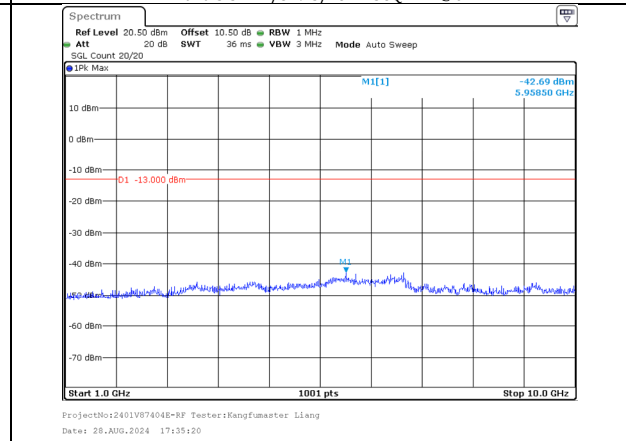

1000.0MHz-10000.0MHz
Band 5 3MHz/825.6/Low 256QAM 1@14
Band 5 5MHz/829.5/Low 256QAM 1@0

1000.0MHz-10000.0MHz
Band 5 3MHz/825.6/Low 256QAM 15@0
Band 5 5MHz/829.5/Low 256QAM 25@0