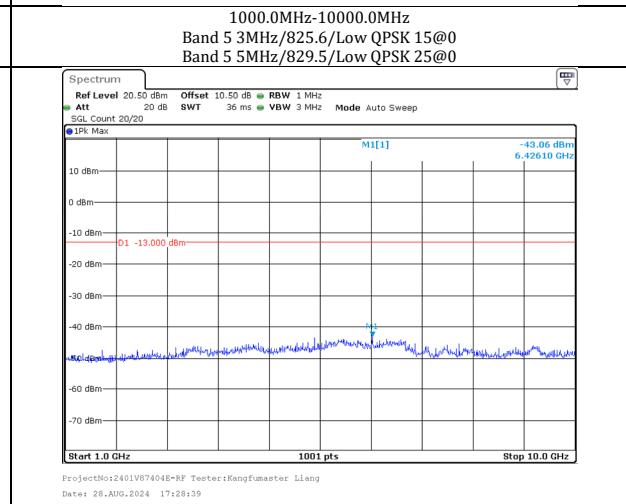

CA_66C	15.0	20.0	132401	132572	1752.9	1770.0	75@0	100@0	64QAM	30	1000	-49.17	-13	PASS
CA_66C	15.0	20.0	132401	132572	1752.9	1770.0	75@0	100@0	64QAM	1000	20000	-41.06	-13	PASS
CA_66C	15.0	20.0	132401	132572	1752.9	1770.0	1@74	1@0	256QAM	30	1000	-48.89	-13	PASS
CA_66C	15.0	20.0	132401	132572	1752.9	1770.0	1@74	1@0	256QAM	1000	20000	-40.79	-13	PASS
CA_66C	15.0	20.0	132401	132572	1752.9	1770.0	75@0	100@0	256QAM	30	1000	-48.17	-13	PASS
CA_66C	15.0	20.0	132401	132572	1752.9	1770.0	75@0	100@0	256QAM	1000	20000	-38.2	-13	PASS
CA_66C	20.0	15.0	132423	132594	1755.1	1772.2	1@99	1@0	QPSK	30	1000	-48.81	-13	PASS
CA_66C	20.0	15.0	132423	132594	1755.1	1772.2	1@99	1@0	QPSK	1000	20000	-40.21	-13	PASS
CA_66C	20.0	15.0	132423	132594	1755.1	1772.2	100@0	100@0	QPSK	30	1000	-46.94	-13	PASS
CA_66C	20.0	15.0	132423	132594	1755.1	1772.2	100@0	100@0	QPSK	1000	20000	-38.52	-13	PASS
CA_66C	20.0	15.0	132423	132594	1755.1	1772.2	1@99	1@0	16QAM	30	1000	-49.43	-13	PASS
CA_66C	20.0	15.0	132423	132594	1755.1	1772.2	1@99	1@0	16QAM	1000	20000	-41.95	-13	PASS
CA_66C	20.0	15.0	132423	132594	1755.1	1772.2	100@0	100@0	16QAM	30	1000	-49.46	-13	PASS
CA_66C	20.0	15.0	132423	132594	1755.1	1772.2	100@0	100@0	16QAM	1000	20000	-41.79	-13	PASS
CA_66C	20.0	15.0	132423	132594	1755.1	1772.2	1@99	1@0	64QAM	30	1000	-48.82	-13	PASS
CA_66C	20.0	15.0	132423	132594	1755.1	1772.2	1@99	1@0	64QAM	1000	20000	-41.51	-13	PASS
CA_66C	20.0	15.0	132423	132594	1755.1	1772.2	100@0	100@0	64QAM	30	1000	-48.93	-13	PASS
CA_66C	20.0	15.0	132423	132594	1755.1	1772.2	100@0	100@0	64QAM	1000	20000	-41.34	-13	PASS
CA_66C	20.0	15.0	132423	132594	1755.1	1772.2	1@99	1@0	256QAM	30	1000	-48.72	-13	PASS
CA_66C	20.0	15.0	132423	132594	1755.1	1772.2	1@99	1@0	256QAM	1000	20000	-40.29	-13	PASS
CA_66C	20.0	15.0	132423	132594	1755.1	1772.2	100@0	100@0	256QAM	30	1000	-49.07	-13	PASS
CA_66C	20.0	15.0	132423	132594	1755.1	1772.2	100@0	100@0	256QAM	1000	20000	-41.21	-13	PASS
CA_66C	20.0	5.0	132522	132639	1765.0	1776.7	1@99	1@0	QPSK	30	1000	-48.38	-13	PASS
CA_66C	20.0	5.0	132522	132639	1765.0	1776.7	1@99	1@0	QPSK	1000	20000	-38.63	-13	PASS
CA_66C	20.0	5.0	132522	132639	1765.0	1776.7	100@0	25@0	QPSK	30	1000	-48.99	-13	PASS
CA_66C	20.0	5.0	132522	132639	1765.0	1776.7	100@0	25@0	QPSK	1000	20000	-38.3	-13	PASS
CA_66C	20.0	5.0	132522	132639	1765.0	1776.7	1@99	1@0	16QAM	30	1000	-48.9	-13	PASS
CA_66C	20.0	5.0	132522	132639	1765.0	1776.7	1@99	1@0	16QAM	1000	20000	-41.62	-13	PASS
CA_66C	20.0	5.0	132522	132639	1765.0	1776.7	100@0	25@0	16QAM	30	1000	-49.02	-13	PASS
CA_66C	20.0	5.0	132522	132639	1765.0	1776.7	100@0	25@0	16QAM	1000	20000	-40.62	-13	PASS
CA_66C	20.0	5.0	132522	132639	1765.0	1776.7	1@99	1@0	64QAM	30	1000	-48.33	-13	PASS
CA_66C	20.0	5.0	132522	132639	1765.0	1776.7	1@99	1@0	64QAM	1000	20000	-38.56	-13	PASS
CA_66C	20.0	5.0	132522	132639	1765.0	1776.7	100@0	25@0	64QAM	30	1000	-47.31	-13	PASS
CA_66C	20.0	5.0	132522	132639	1765.0	1776.7	100@0	25@0	64QAM	1000	20000	-38.87	-13	PASS
CA_66C	20.0	5.0	132522	132639	1765.0	1776.7	1@99	1@0	256QAM	30	1000	-49.4	-13	PASS
CA_66C	20.0	5.0	132522	132639	1765.0	1776.7	1@99	1@0	256QAM	1000	20000	-39.32	-13	PASS
CA_66C	20.0	5.0	132522	132639	1765.0	1776.7	100@0	25@0	256QAM	30	1000	-49.38	-13	PASS
CA_66C	20.0	5.0	132522	132639	1765.0	1776.7	100@0	25@0	256QAM	1000	20000	-37.01	-13	PASS
CA_66C	5.0	20.0	132455	132572	1758.3	1770.0	1@24	1@0	QPSK	30	1000	-49.25	-13	PASS
CA_66C	5.0	20.0	132455	132572	1758.3	1770.0	1@24	1@0	QPSK	1000	20000	-41.02	-13	PASS
CA_66C	5.0	20.0	132455	132572	1758.3	1770.0	25@0	100@0	QPSK	30	1000	-49.35	-13	PASS
CA_66C	5.0	20.0	132455	132572	1758.3	1770.0	25@0	100@0	QPSK	1000	20000	-40.24	-13	PASS
CA_66C	5.0	20.0	132455	132572	1758.3	1770.0	1@24	1@0	16QAM	30	1000	-48.97	-13	PASS
CA_66C	5.0	20.0	132455	132572	1758.3	1770.0	1@24	1@0	16QAM	1000	20000	-41.18	-13	PASS
CA_66C	5.0	20.0	132455	132572	1758.3	1770.0	25@0	100@0	16QAM	30	1000	-48.64	-13	PASS
CA_66C	5.0	20.0	132455	132572	1758.3	1770.0	25@0	100@0	16QAM	1000	20000	-41.89	-13	PASS
CA_66C	5.0	20.0	132455	132572	1758.3	1770.0	1@24	1@0	64QAM	30	1000	-48.79	-13	PASS
CA_66C	5.0	20.0	132455	132572	1758.3	1770.0	1@24	1@0	64QAM	1000	20000	-40.85	-13	PASS
CA_66C	5.0	20.0	132455	132572	1758.3	1770.0	25@0	100@0	64QAM	30	1000	-48.45	-13	PASS