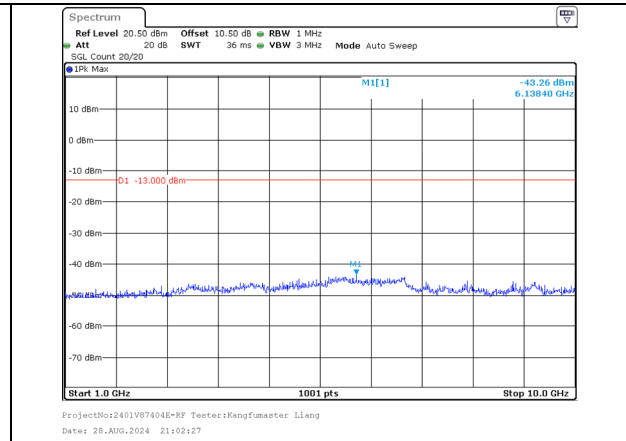

CA_66C	15.0	20.0	132401	132572	1752.9	1770.0	75@0	100@0	64QAM	30	1000	-49.17	-13	PASS
CA_66C	15.0	20.0	132401	132572	1752.9	1770.0	75@0	100@0	64QAM	1000	20000	-41.06	-13	PASS
CA_66C	15.0	20.0	132401	132572	1752.9	1770.0	1@74	1@0	256QAM	30	1000	-48.89	-13	PASS
CA_66C	15.0	20.0	132401	132572	1752.9	1770.0	1@74	1@0	256QAM	1000	20000	-40.79	-13	PASS
CA_66C	15.0	20.0	132401	132572	1752.9	1770.0	75@0	100@0	256QAM	30	1000	-48.17	-13	PASS
CA_66C	15.0	20.0	132401	132572	1752.9	1770.0	75@0	100@0	256QAM	1000	20000	-38.2	-13	PASS
CA_66C	20.0	15.0	132423	132594	1755.1	1772.2	1@99	1@0	QPSK	30	1000	-48.81	-13	PASS
CA_66C	20.0	15.0	132423	132594	1755.1	1772.2	1@99	1@0	QPSK	1000	20000	-40.21	-13	PASS
CA_66C	20.0	15.0	132423	132594	1755.1	1772.2	100@0	100@0	QPSK	30	1000	-46.94	-13	PASS
CA_66C	20.0	15.0	132423	132594	1755.1	1772.2	100@0	100@0	QPSK	1000	20000	-38.52	-13	PASS
CA_66C	20.0	15.0	132423	132594	1755.1	1772.2	1@99	1@0	16QAM	30	1000	-49.43	-13	PASS
CA_66C	20.0	15.0	132423	132594	1755.1	1772.2	1@99	1@0	16QAM	1000	20000	-41.95	-13	PASS
CA_66C	20.0	15.0	132423	132594	1755.1	1772.2	100@0	100@0	16QAM	30	1000	-49.46	-13	PASS
CA_66C	20.0	15.0	132423	132594	1755.1	1772.2	100@0	100@0	16QAM	1000	20000	-41.79	-13	PASS
CA_66C	20.0	15.0	132423	132594	1755.1	1772.2	1@99	1@0	64QAM	30	1000	-48.82	-13	PASS
CA_66C	20.0	15.0	132423	132594	1755.1	1772.2	1@99	1@0	64QAM	1000	20000	-41.51	-13	PASS
CA_66C	20.0	15.0	132423	132594	1755.1	1772.2	100@0	100@0	64QAM	30	1000	-48.93	-13	PASS
CA_66C	20.0	15.0	132423	132594	1755.1	1772.2	100@0	100@0	64QAM	1000	20000	-41.34	-13	PASS
CA_66C	20.0	15.0	132423	132594	1755.1	1772.2	1@99	1@0	256QAM	30	1000	-48.72	-13	PASS
CA_66C	20.0	15.0	132423	132594	1755.1	1772.2	1@99	1@0	256QAM	1000	20000	-40.29	-13	PASS
CA_66C	20.0	15.0	132423	132594	1755.1	1772.2	100@0	100@0	256QAM	30	1000	-49.07	-13	PASS
CA_66C	20.0	15.0	132423	132594	1755.1	1772.2	100@0	100@0	256QAM	1000	20000	-41.21	-13	PASS
CA_66C	20.0	5.0	132522	132639	1765.0	1776.7	1@99	1@0	QPSK	30	1000	-48.38	-13	PASS
CA_66C	20.0	5.0	132522	132639	1765.0	1776.7	1@99	1@0	QPSK	1000	20000	-38.63	-13	PASS
CA_66C	20.0	5.0	132522	132639	1765.0	1776.7	100@0	25@0	QPSK	30	1000	-48.99	-13	PASS
CA_66C	20.0	5.0	132522	132639	1765.0	1776.7	100@0	25@0	QPSK	1000	20000	-38.3	-13	PASS
CA_66C	20.0	5.0	132522	132639	1765.0	1776.7	1@99	1@0	16QAM	30	1000	-48.9	-13	PASS
CA_66C	20.0	5.0	132522	132639	1765.0	1776.7	1@99	1@0	16QAM	1000	20000	-41.62	-13	PASS
CA_66C	20.0	5.0	132522	132639	1765.0	1776.7	100@0	25@0	16QAM	30	1000	-49.02	-13	PASS
CA_66C	20.0	5.0	132522	132639	1765.0	1776.7	100@0	25@0	16QAM	1000	20000	-40.62	-13	PASS
CA_66C	20.0	5.0	132522	132639	1765.0	1776.7	1@99	1@0	64QAM	30	1000	-48.33	-13	PASS
CA_66C	20.0	5.0	132522	132639	1765.0	1776.7	1@99	1@0	64QAM	1000	20000	-38.56	-13	PASS
CA_66C	20.0	5.0	132522	132639	1765.0	1776.7	100@0	25@0	64QAM	30	1000	-47.31	-13	PASS
CA_66C	20.0	5.0	132522	132639	1765.0	1776.7	100@0	25@0	64QAM	1000	20000	-38.87	-13	PASS
CA_66C	20.0	5.0	132522	132639	1765.0	1776.7	1@99	1@0	256QAM	30	1000	-49.4	-13	PASS
CA_66C	20.0	5.0	132522	132639	1765.0	1776.7	1@99	1@0	256QAM	1000	20000	-39.32	-13	PASS
CA_66C	20.0	5.0	132522	132639	1765.0	1776.7	100@0	25@0	256QAM	30	1000	-49.38	-13	PASS
CA_66C	20.0	5.0	132522	132639	1765.0	1776.7	100@0	25@0	256QAM	1000	20000	-37.01	-13	PASS
CA_66C	5.0	20.0	132455	132572	1758.3	1770.0	1@24	1@0	QPSK	30	1000	-49.25	-13	PASS
CA_66C	5.0	20.0	132455	132572	1758.3	1770.0	1@24	1@0	QPSK	1000	20000	-41.02	-13	PASS
CA_66C	5.0	20.0	132455	132572	1758.3	1770.0	25@0	100@0	QPSK	30	1000	-49.35	-13	PASS
CA_66C	5.0	20.0	132455	132572	1758.3	1770.0	25@0	100@0	QPSK	1000	20000	-40.24	-13	PASS
CA_66C	5.0	20.0	132455	132572	1758.3	1770.0	1@24	1@0	16QAM	30	1000	-48.97	-13	PASS
CA_66C	5.0	20.0	132455	132572	1758.3	1770.0	1@24	1@0	16QAM	1000	20000	-41.18	-13	PASS
CA_66C	5.0	20.0	132455	132572	1758.3	1770.0	25@0	100@0	16QAM	30	1000	-48.64	-13	PASS
CA_66C	5.0	20.0	132455	132572	1758.3	1770.0	25@0	100@0	16QAM	1000	20000	-41.89	-13	PASS
CA_66C	5.0	20.0	132455	132572	1758.3	1770.0	1@24	1@0	64QAM	30	1000	-48.79	-13	PASS
CA_66C	5.0	20.0	132455	132572	1758.3	1770.0	1@24	1@0	64QAM	1000	20000	-40.85	-13	PASS
CA_66C	5.0	20.0	132455	132572	1758.3	1770.0	25@0	100@0	64QAM	30	1000	-48.45	-13	PASS