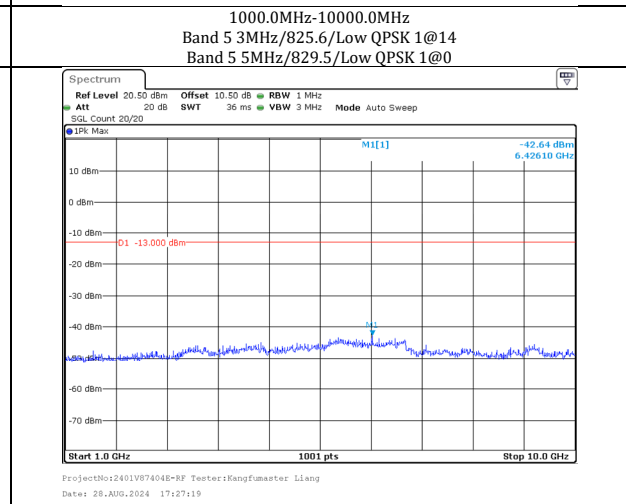

CA_66C	15.0	20.0	132401	132572	1752.9	1770.0	75@0	100@0	64QAM	30	1000	-49.17	-13	PASS
CA_66C	15.0	20.0	132401	132572	1752.9	1770.0	75@0	100@0	64QAM	1000	20000	-41.06	-13	PASS
CA_66C	15.0	20.0	132401	132572	1752.9	1770.0	1@74	1@0	256QAM	30	1000	-48.89	-13	PASS
CA_66C	15.0	20.0	132401	132572	1752.9	1770.0	1@74	1@0	256QAM	1000	20000	-40.79	-13	PASS
CA_66C	15.0	20.0	132401	132572	1752.9	1770.0	75@0	100@0	256QAM	30	1000	-48.17	-13	PASS
CA_66C	15.0	20.0	132401	132572	1752.9	1770.0	75@0	100@0	256QAM	1000	20000	-38.2	-13	PASS
CA_66C	20.0	15.0	132423	132594	1755.1	1772.2	1@99	1@0	QPSK	30	1000	-48.81	-13	PASS
CA_66C	20.0	15.0	132423	132594	1755.1	1772.2	1@99	1@0	QPSK	1000	20000	-40.21	-13	PASS
CA_66C	20.0	15.0	132423	132594	1755.1	1772.2	100@0	100@0	QPSK	30	1000	-46.94	-13	PASS
CA_66C	20.0	15.0	132423	132594	1755.1	1772.2	100@0	100@0	QPSK	1000	20000	-38.52	-13	PASS
CA_66C	20.0	15.0	132423	132594	1755.1	1772.2	1@99	1@0	16QAM	30	1000	-49.43	-13	PASS
CA_66C	20.0	15.0	132423	132594	1755.1	1772.2	1@99	1@0	16QAM	1000	20000	-41.95	-13	PASS
CA_66C	20.0	15.0	132423	132594	1755.1	1772.2	100@0	100@0	16QAM	30	1000	-49.46	-13	PASS
CA_66C	20.0	15.0	132423	132594	1755.1	1772.2	100@0	100@0	16QAM	1000	20000	-41.79	-13	PASS
CA_66C	20.0	15.0	132423	132594	1755.1	1772.2	1@99	1@0	64QAM	30	1000	-48.82	-13	PASS
CA_66C	20.0	15.0	132423	132594	1755.1	1772.2	1@99	1@0	64QAM	1000	20000	-41.51	-13	PASS
CA_66C	20.0	15.0	132423	132594	1755.1	1772.2	100@0	100@0	64QAM	30	1000	-48.93	-13	PASS
CA_66C	20.0	15.0	132423	132594	1755.1	1772.2	100@0	100@0	64QAM	1000	20000	-41.34	-13	PASS
CA_66C	20.0	15.0	132423	132594	1755.1	1772.2	1@99	1@0	256QAM	30	1000	-48.72	-13	PASS
CA_66C	20.0	15.0	132423	132594	1755.1	1772.2	1@99	1@0	256QAM	1000	20000	-40.29	-13	PASS
CA_66C	20.0	15.0	132423	132594	1755.1	1772.2	100@0	100@0	256QAM	30	1000	-49.07	-13	PASS
CA_66C	20.0	15.0	132423	132594	1755.1	1772.2	100@0	100@0	256QAM	1000	20000	-41.21	-13	PASS
CA_66C	20.0	5.0	132522	132639	1765.0	1776.7	1@99	1@0	QPSK	30	1000	-48.38	-13	PASS
CA_66C	20.0	5.0	132522	132639	1765.0	1776.7	1@99	1@0	QPSK	1000	20000	-38.63	-13	PASS
CA_66C	20.0	5.0	132522	132639	1765.0	1776.7	100@0	25@0	QPSK	30	1000	-48.99	-13	PASS
CA_66C	20.0	5.0	132522	132639	1765.0	1776.7	100@0	25@0	QPSK	1000	20000	-38.3	-13	PASS
CA_66C	20.0	5.0	132522	132639	1765.0	1776.7	1@99	1@0	16QAM	30	1000	-48.9	-13	PASS
CA_66C	20.0	5.0	132522	132639	1765.0	1776.7	1@99	1@0	16QAM	1000	20000	-41.62	-13	PASS
CA_66C	20.0	5.0	132522	132639	1765.0	1776.7	100@0	25@0	16QAM	30	1000	-49.02	-13	PASS
CA_66C	20.0	5.0	132522	132639	1765.0	1776.7	100@0	25@0	16QAM	1000	20000	-40.62	-13	PASS
CA_66C	20.0	5.0	132522	132639	1765.0	1776.7	1@99	1@0	64QAM	30	1000	-48.33	-13	PASS
CA_66C	20.0	5.0	132522	132639	1765.0	1776.7	1@99	1@0	64QAM	1000	20000	-38.56	-13	PASS
CA_66C	20.0	5.0	132522	132639	1765.0	1776.7	100@0	25@0	64QAM	30	1000	-47.31	-13	PASS
CA_66C	20.0	5.0	132522	132639	1765.0	1776.7	100@0	25@0	64QAM	1000	20000	-38.87	-13	PASS
CA_66C	20.0	5.0	132522	132639	1765.0	1776.7	1@99	1@0	256QAM	30	1000	-49.4	-13	PASS
CA_66C	20.0	5.0	132522	132639	1765.0	1776.7	1@99	1@0	256QAM	1000	20000	-39.32	-13	PASS
CA_66C	20.0	5.0	132522	132639	1765.0	1776.7	100@0	25@0	256QAM	30	1000	-49.38	-13	PASS
CA_66C	20.0	5.0	132522	132639	1765.0	1776.7	100@0	25@0	256QAM	1000	20000	-37.01	-13	PASS
CA_66C	5.0	20.0	132455	132572	1758.3	1770.0	1@24	1@0	QPSK	30	1000	-49.25	-13	PASS
CA_66C	5.0	20.0	132455	132572	1758.3	1770.0	1@24	1@0	QPSK	1000	20000	-41.02	-13	PASS
CA_66C	5.0	20.0	132455	132572	1758.3	1770.0	25@0	100@0	QPSK	30	1000	-49.35	-13	PASS
CA_66C	5.0	20.0	132455	132572	1758.3	1770.0	25@0	100@0	QPSK	1000	20000	-40.24	-13	PASS
CA_66C	5.0	20.0	132455	132572	1758.3	1770.0	1@24	1@0	16QAM	30	1000	-48.97	-13	PASS
CA_66C	5.0	20.0	132455	132572	1758.3	1770.0	1@24	1@0	16QAM	1000	20000	-41.18	-13	PASS
CA_66C	5.0	20.0	132455	132572	1758.3	1770.0	25@0	100@0	16QAM	30	1000	-48.64	-13	PASS
CA_66C	5.0	20.0	132455	132572	1758.3	1770.0	25@0	100@0	16QAM	1000	20000	-41.89	-13	PASS
CA_66C	5.0	20.0	132455	132572	1758.3	1770.0	1@24	1@0	64QAM	30	1000	-48.79	-13	PASS
CA_66C	5.0	20.0	132455	132572	1758.3	1770.0	1@24	1@0	64QAM	1000	20000	-40.85	-13	PASS
CA_66C	5.0	20.0	132455	132572	1758.3	1770.0	25@0	100@0	64QAM	30	1000	-48.45	-13	PASS