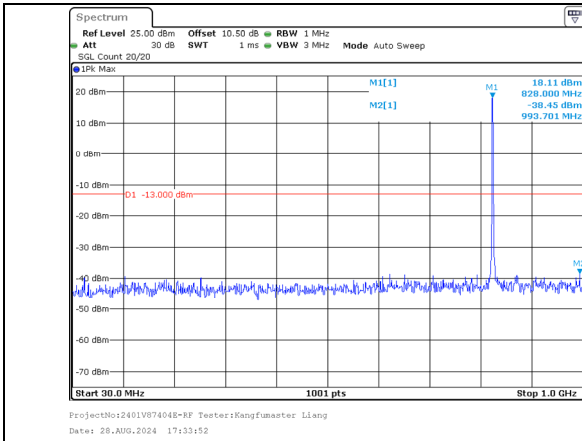

30.0MHz-1000.0MHz
Band 5 3MHz/825.6/Low 256QAM 1@14
Band 5 5MHz/829.5/Low 256QAM 1@0