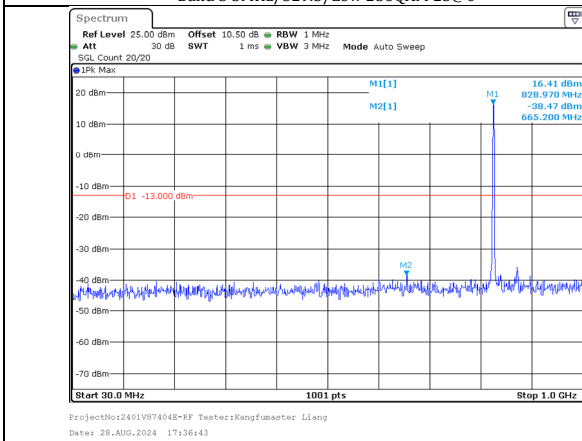

30.0MHz-1000.0MHz
Band 5 3MHz/825.6/Low 256QAM 15@0
Band 5 5MHz/829.5/Low 256QAM 25@0

30.0MHz-1000.0MHz
Band 5 5MHz/826.5/Low QPSK 1@24
Band 5 3MHz/830.4/Low QPSK 1@0