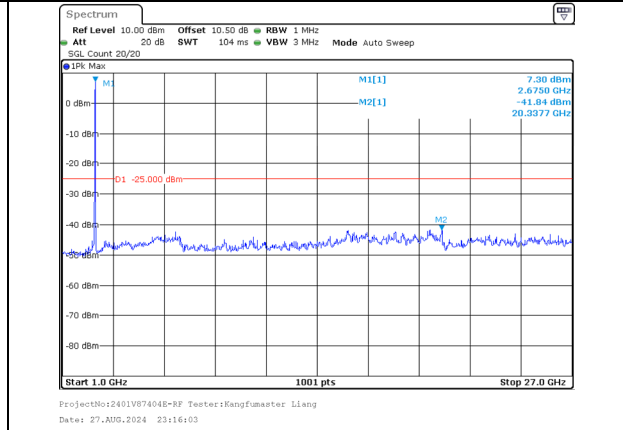

1000.0MHz-27000.0MHz
Band 41 15MHz/2662.9/High 64QAM 1@74
Band 41 20MHz/2680.0/High 64QAM 1@0

1000.0MHz-27000.0MHz
Band 41 15MHz/2662.9/High 64QAM 75@0
Band 41 20MHz/2680.0/High 64QAM 100@0