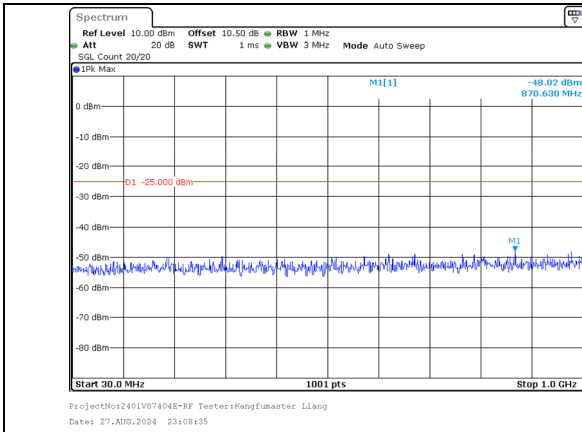

30.0MHz-1000.0MHz
Band 41 15MHz/2667.5/High 256QAM 75@0
Band 41 15MHz/2682.5/High 256QAM 75@0

30.0MHz-1000.0MHz
Band 41 15MHz/2662.9/High QPSK 1@74
Band 41 20MHz/2680.0/High QPSK 1@0