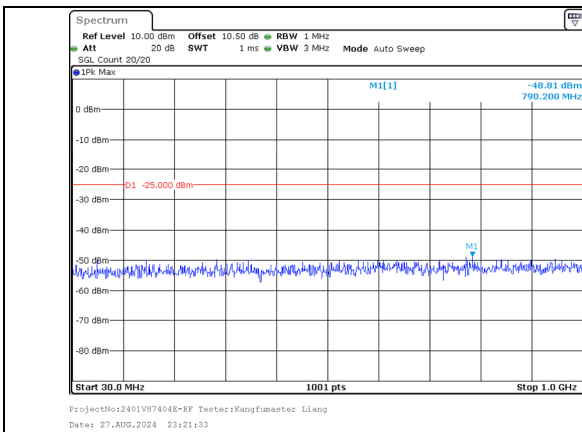

30.0MHz-1000.0MHz
Band 41 20MHz/2665.1/High QPSK 1@99
Band 41 15MHz/2682.2/High QPSK 1@0

30.0MHz-1000.0MHz
Band 41 20MHz/2665.1/High QPSK 100@0
Band 41 15MHz/2682.2/High QPSK 100@0