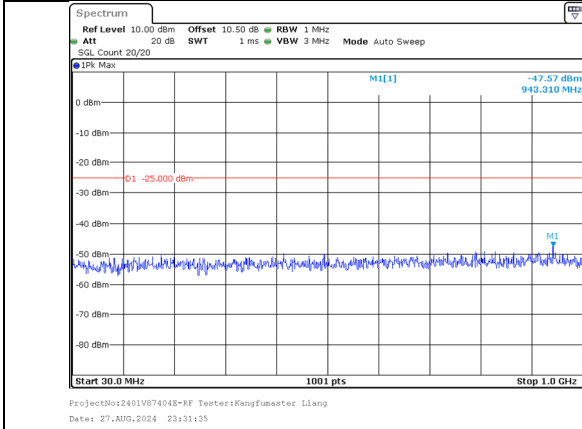

30.0MHz-1000.0MHz
Band 41 20MHz/2665.1/High 256QAM 100@0
Band 41 15MHz/2682.2/High 256QAM 100@0

30.0MHz-1000.0MHz
Band 41 20MHz/2660.2/High QPSK 1@99
Band 41 20MHz/2680.0/High QPSK 1@0