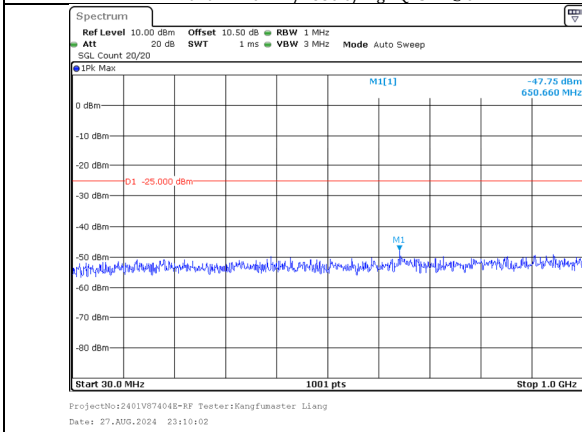

30.0MHz-1000.0MHz
Band 41 15MHz/2662.9/High QPSK 1@74
Band 41 20MHz/2680.0/High QPSK 1@0

30.0MHz-1000.0MHz
Band 41 15MHz/2662.9/High QPSK 75@0
Band 41 20MHz/2680.0/High QPSK 100@0