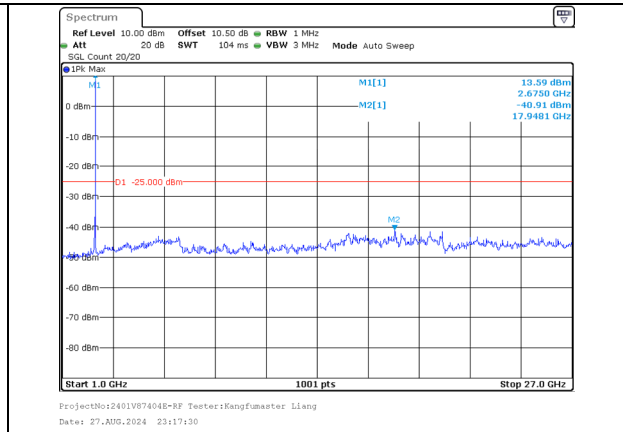

1000.0MHz-27000.0MHz
Band 41 15MHz/2662.9/High 64QAM 75@0
Band 41 20MHz/2680.0/High 64QAM 100@0

1000.0MHz-27000.0MHz
Band 41 15MHz/2662.9/High 256QAM 1@74
Band 41 20MHz/2680.0/High 256QAM 1@0