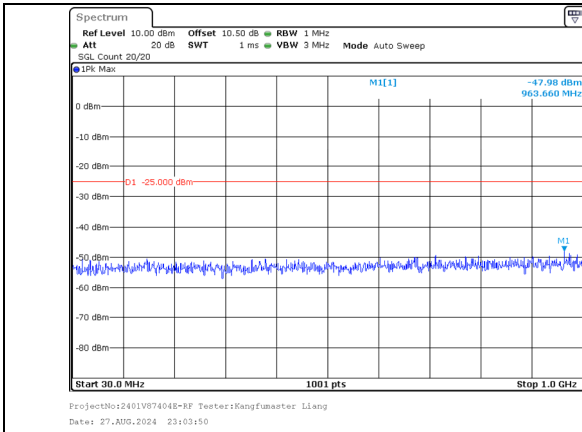

30.0MHz-1000.0MHz
Band 41 15MHz/2667.5/High 64QAM 1@74
Band 41 15MHz/2682.5/High 64QAM 1@0

30.0MHz-1000.0MHz
Band 41 15MHz/2667.5/High 64QAM 75@0
Band 41 15MHz/2682.5/High 64QAM 75@0