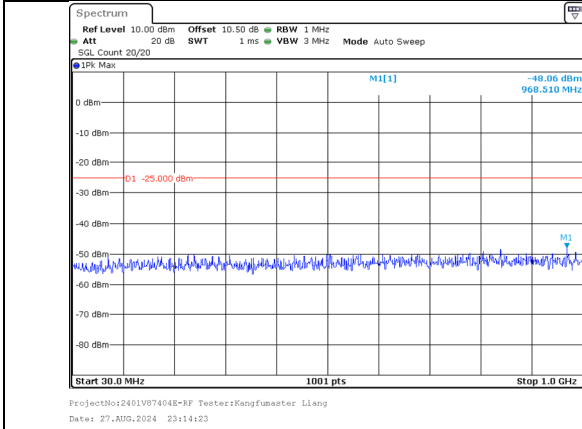

30.0MHz-1000.0MHz
Band 41 15MHz/2662.9/High 16QAM 75@0
Band 41 20MHz/2680.0/High 16QAM 100@0

30.0MHz-1000.0MHz
Band 41 15MHz/2662.9/High 64QAM 1@74
Band 41 20MHz/2680.0/High 64QAM 1@0