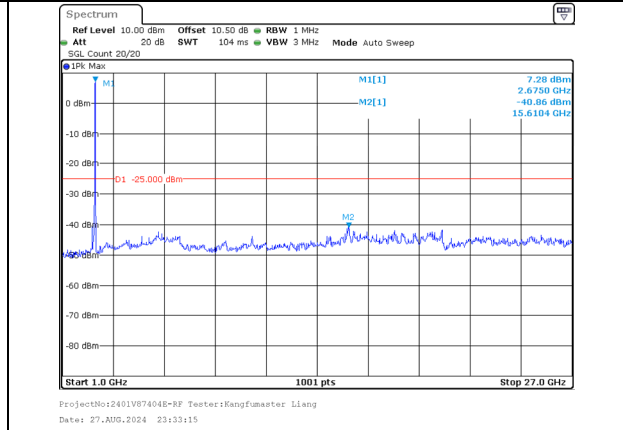

1000.0MHz-27000.0MHz
Band 41 20MHz/2660.2/High QPSK 1@99
Band 41 20MHz/2680.0/High QPSK 1@0

1000.0MHz-27000.0MHz
Band 41 20MHz/2660.2/High QPSK 100@0
Band 41 20MHz/2680.0/High QPSK 100@0