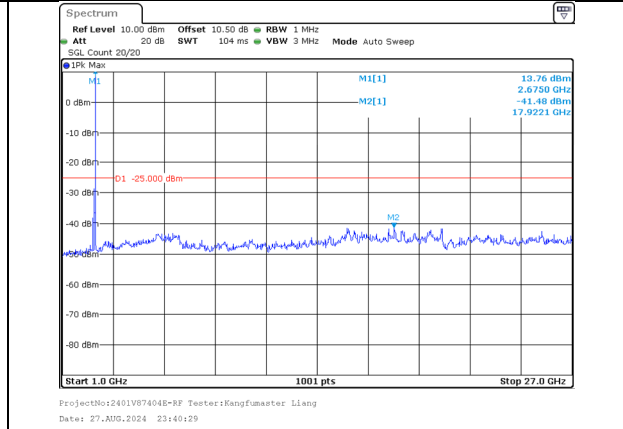

1000.0MHz-27000.0MHz
Band 41 20MHz/2660.2/High 64QAM 100@0
Band 41 20MHz/2680.0/High 64QAM 100@0

1000.0MHz-27000.0MHz
Band 41 20MHz/2660.2/High 256QAM 1@99
Band 41 20MHz/2680.0/High 256QAM 1@0