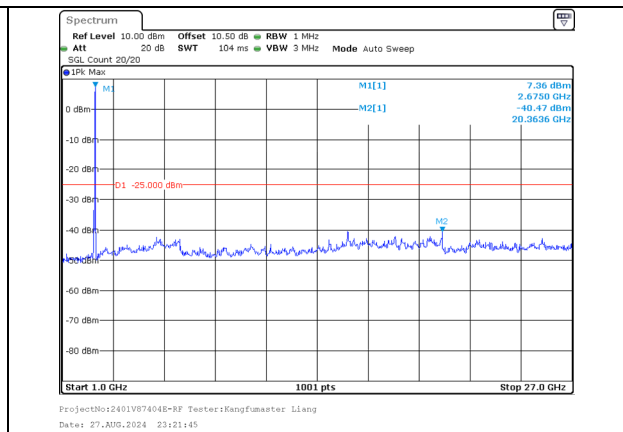

1000.0MHz-27000.0MHz
Band 41 20MHz/2665.1/High QPSK 1@99
Band 41 15MHz/2682.2/High QPSK 1@0

1000.0MHz-27000.0MHz
Band 41 20MHz/2665.1/High QPSK 100@0
Band 41 15MHz/2682.2/High QPSK 100@0