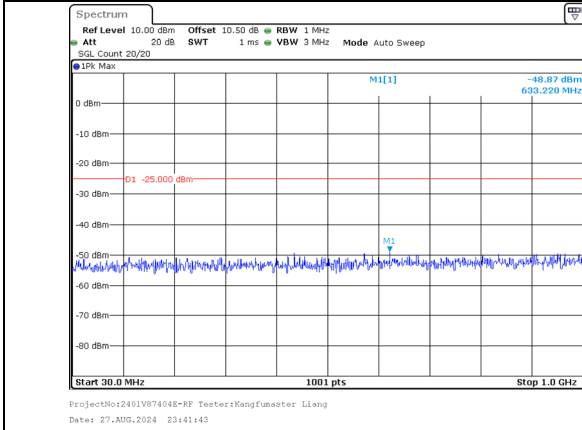

30.0MHz-1000.0MHz
Band 41 20MHz/2660.2/High 256QAM 1@99
Band 41 20MHz/2680.0/High 256QAM 1@0

30.0MHz-1000.0MHz
Band 41 20MHz/2660.2/High 256QAM 100@0
Band 41 20MHz/2680.0/High 256QAM 100@0