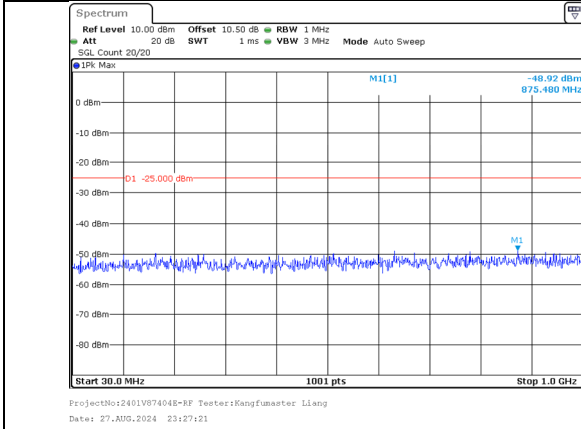

30.0MHz-1000.0MHz
Band 41 20MHz/2665.1/High 64QAM 1@99
Band 41 15MHz/2682.2/High 64QAM 1@0

30.0MHz-1000.0MHz
Band 41 20MHz/2665.1/High 64QAM 100@0
Band 41 15MHz/2682.2/High 64QAM 100@0