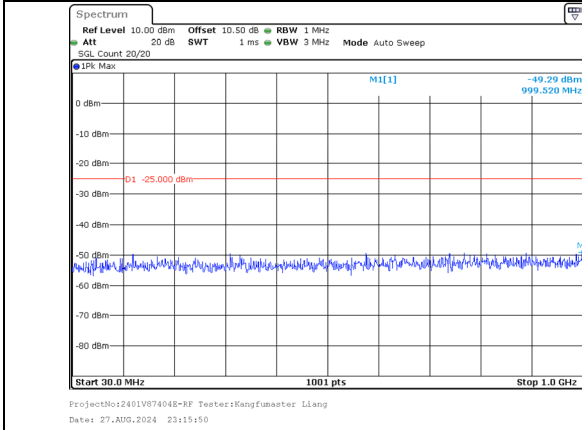

30.0MHz-1000.0MHz
Band 41 15MHz/2662.9/High 64QAM 1@74
Band 41 20MHz/2680.0/High 64QAM 1@0

30.0MHz-1000.0MHz
Band 41 15MHz/2662.9/High 64QAM 75@0
Band 41 20MHz/2680.0/High 64QAM 100@0