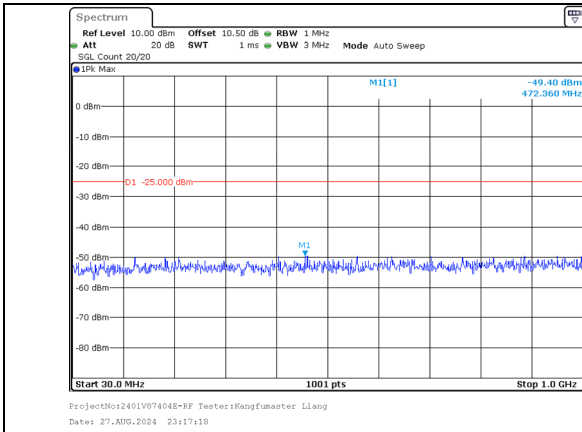

30.0MHz-1000.0MHz
Band 41 15MHz/2662.9/High 64QAM 75@0
Band 41 20MHz/2680.0/High 64QAM 100@0

30.0MHz-1000.0MHz
Band 41 15MHz/2662.9/High 256QAM 1@74
Band 41 20MHz/2680.0/High 256QAM 1@0