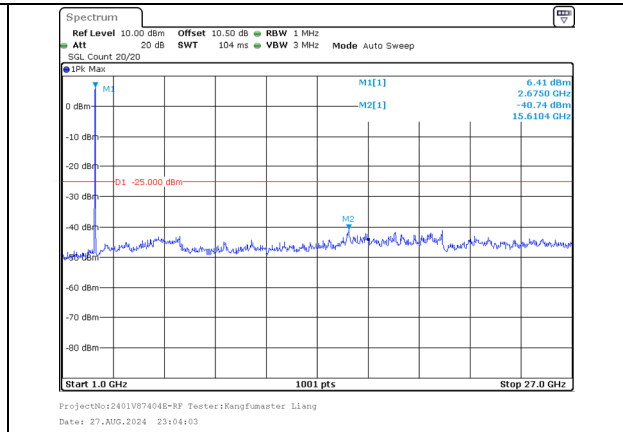

1000.0MHz-27000.0MHz
Band 41 15MHz/2667.5/High 64QAM 1@74
Band 41 15MHz/2682.5/High 64QAM 1@0

1000.0MHz-27000.0MHz
Band 41 15MHz/2667.5/High 64QAM 75@0
Band 41 15MHz/2682.5/High 64QAM 75@0