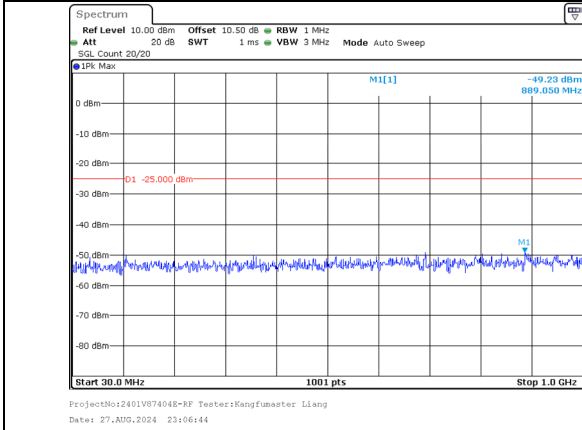

30.0MHz-1000.0MHz
Band 41 15MHz/2667.5/High 256QAM 1@74
Band 41 15MHz/2682.5/High 256QAM 1@0

30.0MHz-1000.0MHz
Band 41 15MHz/2667.5/High 256QAM 75@0
Band 41 15MHz/2682.5/High 256QAM 75@0