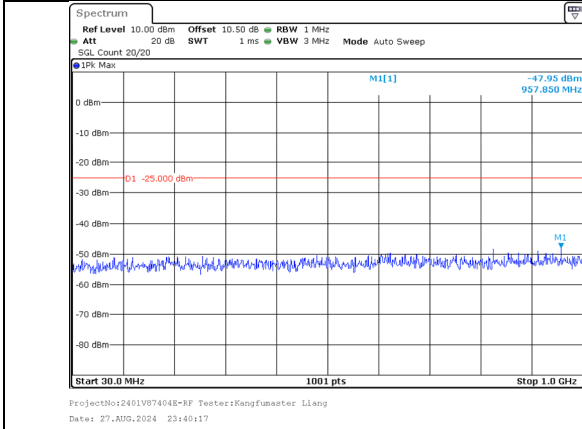

30.0MHz-1000.0MHz
Band 41 20MHz/2660.2/High 64QAM 100@0
Band 41 20MHz/2680.0/High 64QAM 100@0

30.0MHz-1000.0MHz
Band 41 20MHz/2660.2/High 256QAM 1@99
Band 41 20MHz/2680.0/High 256QAM 1@0