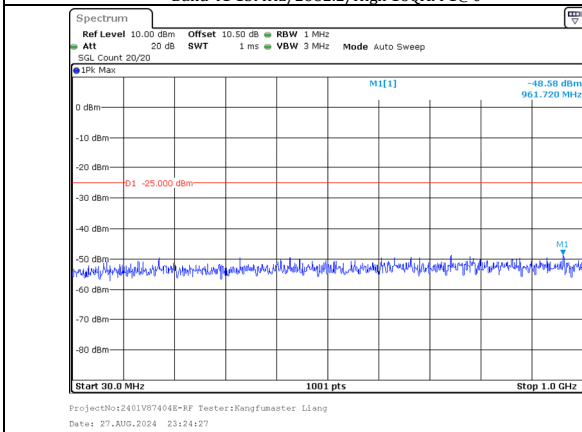

30.0MHz-1000.0MHz
Band 41 20MHz/2665.1/High 16QAM 1@99
Band 41 15MHz/2682.2/High 16QAM 1@0

30.0MHz-1000.0MHz
Band 41 20MHz/2665.1/High 16QAM 100@0
Band 41 15MHz/2682.2/High 16QAM 100@0