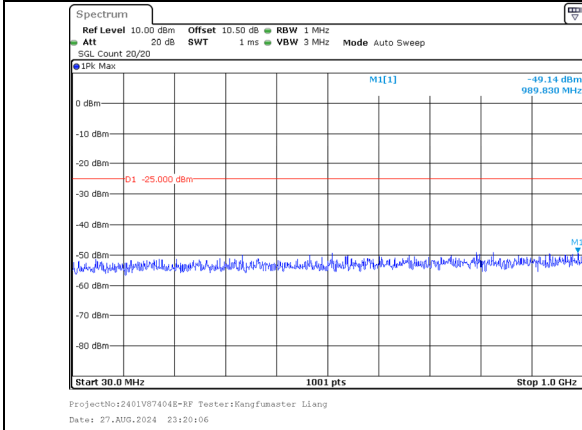

30.0MHz-1000.0MHz
Band 41 15MHz/2662.9/High 256QAM 75@0
Band 41 20MHz/2680.0/High 256QAM 100@0

30.0MHz-1000.0MHz
Band 41 20MHz/2665.1/High QPSK 1@99
Band 41 15MHz/2682.2/High QPSK 1@0