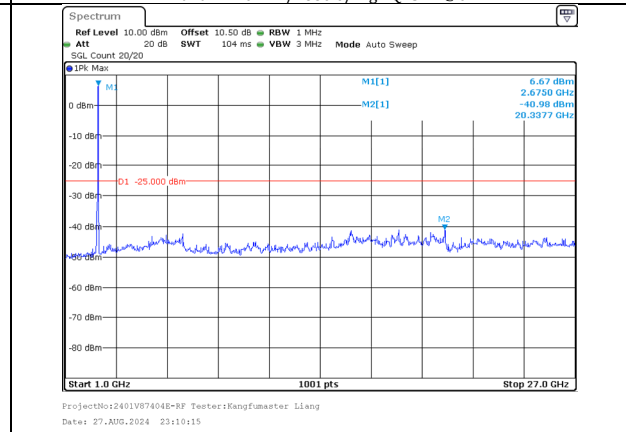

1000.0MHz-27000.0MHz
Band 41 15MHz/2662.9/High QPSK 1@74
Band 41 20MHz/2680.0/High QPSK 1@0

1000.0MHz-27000.0MHz
Band 41 15MHz/2662.9/High QPSK 75@0
Band 41 20MHz/2680.0/High QPSK 100@0