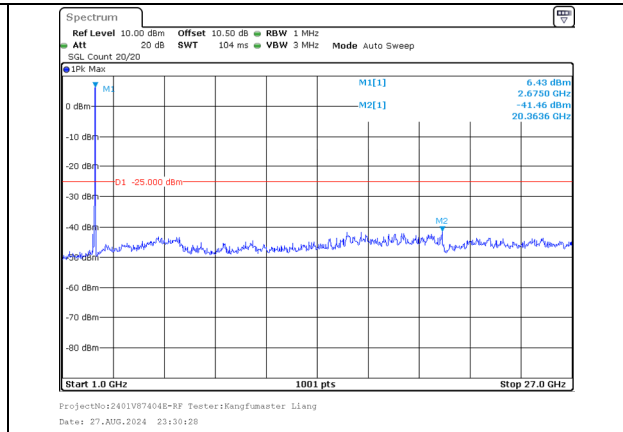

1000.0MHz-27000.0MHz
Band 41 20MHz/2665.1/High 256QAM 1@99
Band 41 15MHz/2682.2/High 256QAM 1@0

1000.0MHz-27000.0MHz
Band 41 20MHz/2665.1/High 256QAM 100@0
Band 41 15MHz/2682.2/High 256QAM 100@0