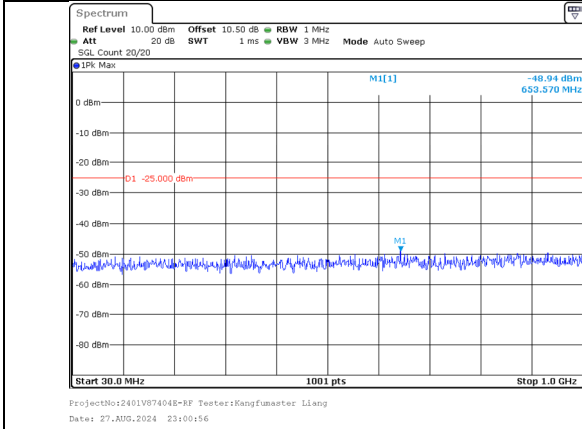

30.0MHz-1000.0MHz  
Band 41 15MHz/2667.5/High 16QAM 1@74  
Band 41 15MHz/2682.5/High 16QAM 1@0

1000.0MHz-27000.0MHz  
Band 41 15MHz/2667.5/High 16QAM 1@74  
Band 41 15MHz/2682.5/High 16QAM 1@0

30.0MHz-1000.0MHz  
Band 41 15MHz/2667.5/High 16QAM 75@0  
Band 41 15MHz/2682.5/High 16QAM 75@0