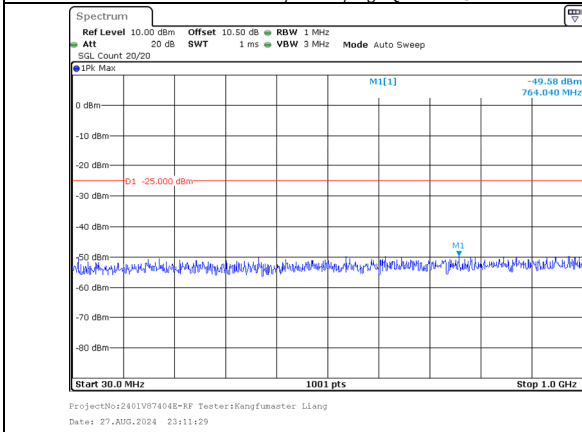

30.0MHz-1000.0MHz
Band 41 15MHz/2662.9/High QPSK 75@0
Band 41 20MHz/2680.0/High QPSK 100@0

30.0MHz-1000.0MHz
Band 41 15MHz/2662.9/High 16QAM 1@74
Band 41 20MHz/2680.0/High 16QAM 1@0