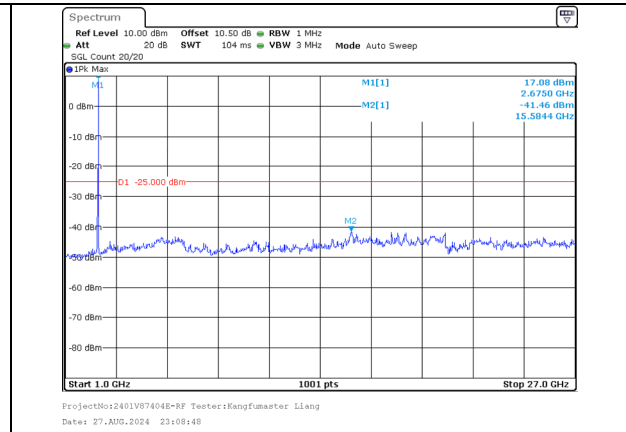

1000.0MHz-27000.0MHz
Band 41 15MHz/2667.5/High 256QAM 75@0
Band 41 15MHz/2682.5/High 256QAM 75@0

1000.0MHz-27000.0MHz
Band 41 15MHz/2662.9/High QPSK 1@74
Band 41 20MHz/2680.0/High QPSK 1@0