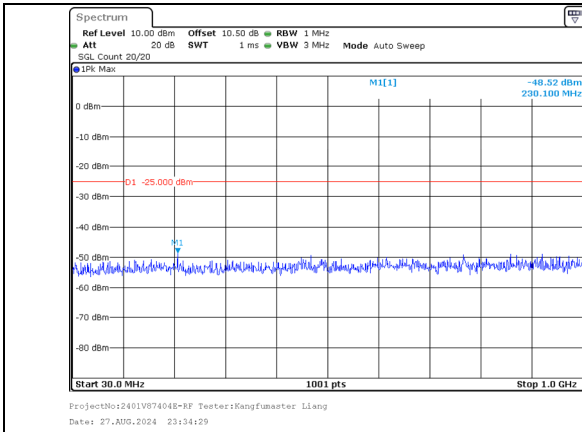

30.0MHz-1000.0MHz
Band 41 20MHz/2660.2/High QPSK 100@0
Band 41 20MHz/2680.0/High QPSK 100@0

30.0MHz-1000.0MHz
Band 41 20MHz/2660.2/High 16QAM 1@99
Band 41 20MHz/2680.0/High 16QAM 1@0