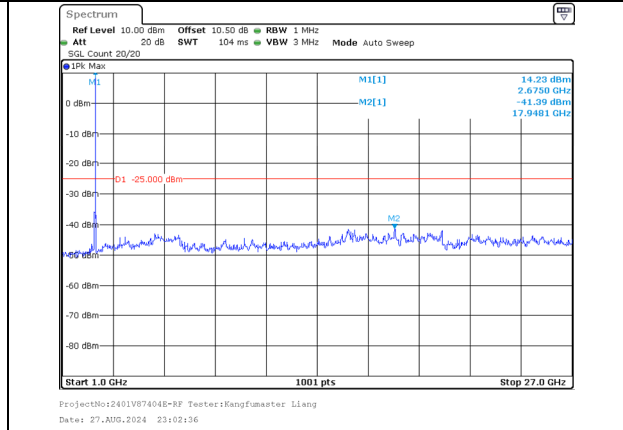

1000.0MHz-27000.0MHz
Band 41 15MHz/2667.5/High 16QAM 75@0
Band 41 15MHz/2682.5/High 16QAM 75@0

1000.0MHz-27000.0MHz
Band 41 15MHz/2667.5/High 64QAM 1@74
Band 41 15MHz/2682.5/High 64QAM 1@0