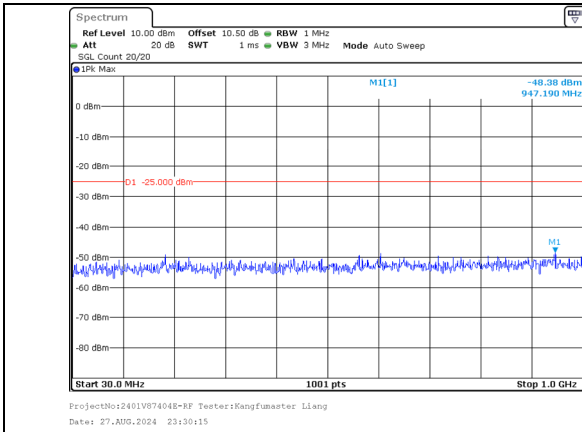

30.0MHz-1000.0MHz
Band 41 20MHz/2665.1/High 256QAM 1@99
Band 41 15MHz/2682.2/High 256QAM 1@0

30.0MHz-1000.0MHz
Band 41 20MHz/2665.1/High 256QAM 100@0
Band 41 15MHz/2682.2/High 256QAM 100@0