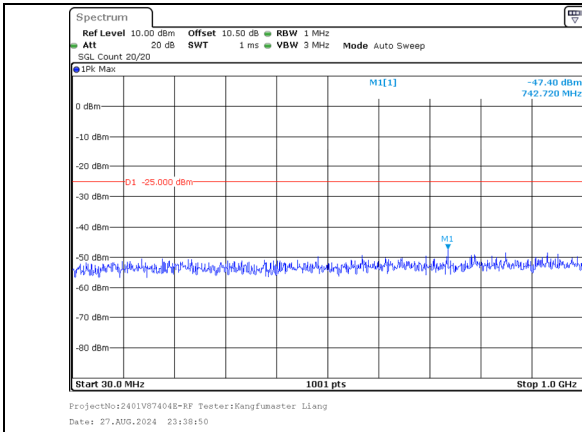

30.0MHz-1000.0MHz
Band 41 20MHz/2660.2/High 64QAM 1@99
Band 41 20MHz/2680.0/High 64QAM 1@0

30.0MHz-1000.0MHz
Band 41 20MHz/2660.2/High 64QAM 100@0
Band 41 20MHz/2680.0/High 64QAM 100@0