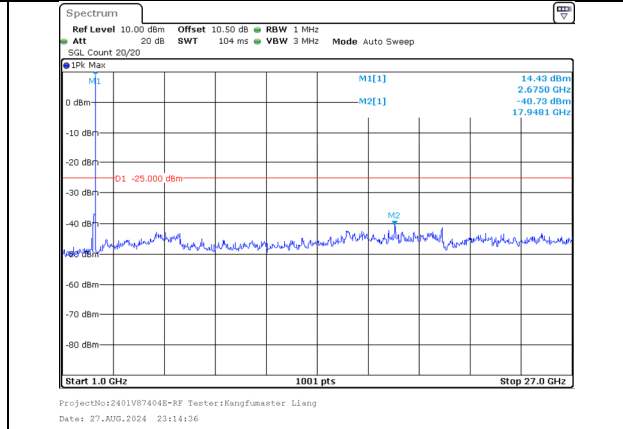

1000.0MHz-27000.0MHz
Band 41 15MHz/2662.9/High 16QAM 75@0
Band 41 20MHz/2680.0/High 16QAM 100@0

1000.0MHz-27000.0MHz
Band 41 15MHz/2662.9/High 64QAM 1@74
Band 41 20MHz/2680.0/High 64QAM 1@0