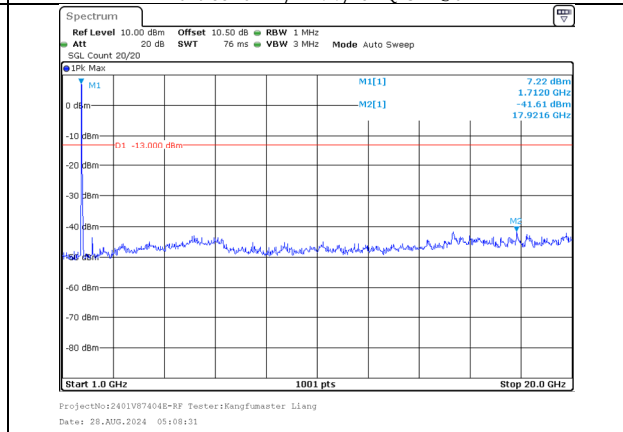

1000.0MHz-20000.0MHz
Band 66 10MHz/1715.5/Low QPSK 1@49
Band 66 20MHz/1729.9/Low QPSK 1@0

1000.0MHz-20000.0MHz
Band 66 10MHz/1715.5/Low QPSK 50@0
Band 66 20MHz/1729.9/Low QPSK 100@0