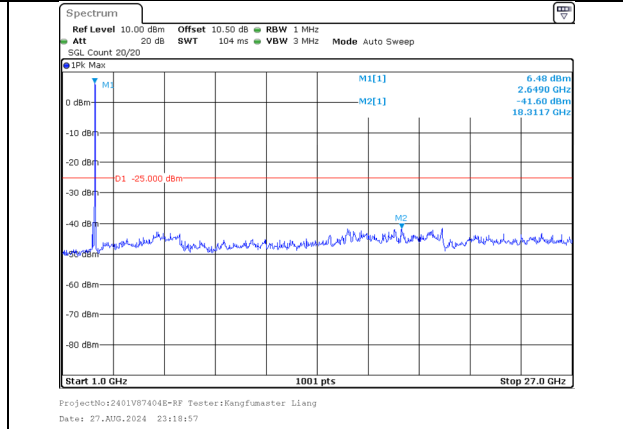

1000.0MHz-27000.0MHz
Band 41 15MHz/2662.9/High 256QAM 1@74
Band 41 20MHz/2680.0/High 256QAM 1@0

1000.0MHz-27000.0MHz
Band 41 15MHz/2662.9/High 256QAM 75@0
Band 41 20MHz/2680.0/High 256QAM 100@0