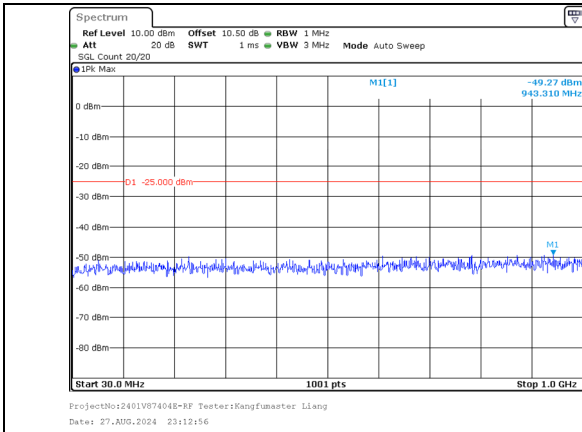

30.0MHz-1000.0MHz
Band 41 15MHz/2662.9/High 16QAM 1@74
Band 41 20MHz/2680.0/High 16QAM 1@0

30.0MHz-1000.0MHz
Band 41 15MHz/2662.9/High 16QAM 75@0
Band 41 20MHz/2680.0/High 16QAM 100@0