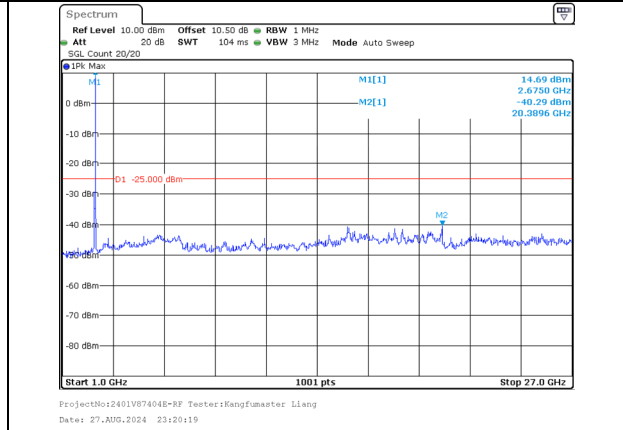

1000.0MHz-27000.0MHz
Band 41 15MHz/2662.9/High 256QAM 75@0
Band 41 20MHz/2680.0/High 256QAM 100@0

1000.0MHz-27000.0MHz
Band 41 20MHz/2665.1/High QPSK 1@99
Band 41 15MHz/2682.2/High QPSK 1@0