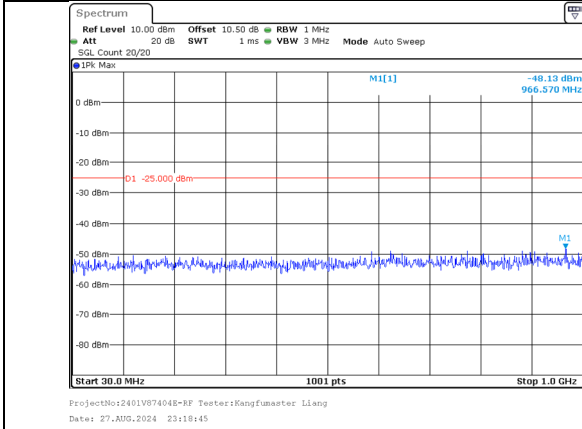

30.0MHz-1000.0MHz
Band 41 15MHz/2662.9/High 256QAM 1@74
Band 41 20MHz/2680.0/High 256QAM 1@0

30.0MHz-1000.0MHz
Band 41 15MHz/2662.9/High 256QAM 75@0
Band 41 20MHz/2680.0/High 256QAM 100@0