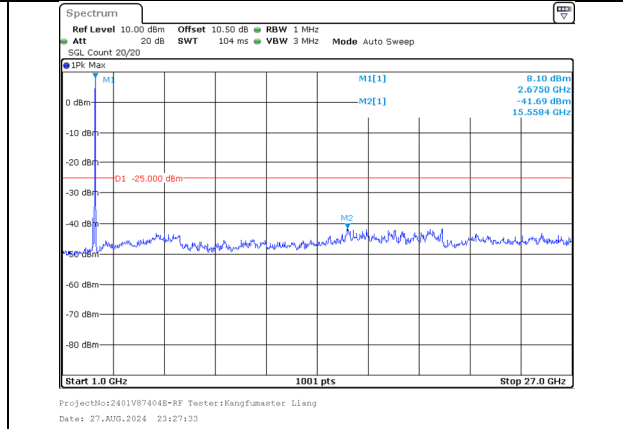

1000.0MHz-27000.0MHz
Band 41 20MHz/2665.1/High 64QAM 1@99
Band 41 15MHz/2682.2/High 64QAM 1@0

1000.0MHz-27000.0MHz
Band 41 20MHz/2665.1/High 64QAM 100@0
Band 41 15MHz/2682.2/High 64QAM 100@0