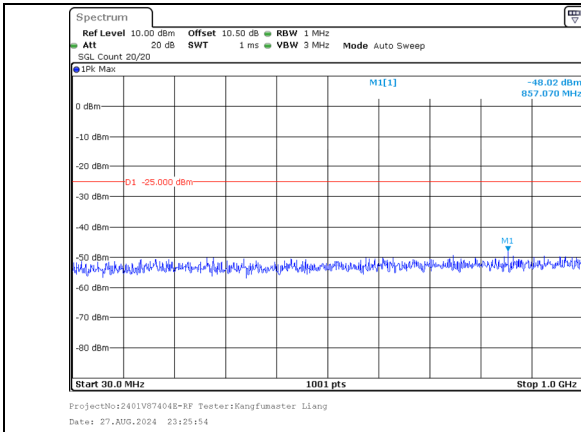

30.0MHz-1000.0MHz
Band 41 20MHz/2665.1/High 16QAM 100@0
Band 41 15MHz/2682.2/High 16QAM 100@0

30.0MHz-1000.0MHz
Band 41 20MHz/2665.1/High 64QAM 1@99
Band 41 15MHz/2682.2/High 64QAM 1@0