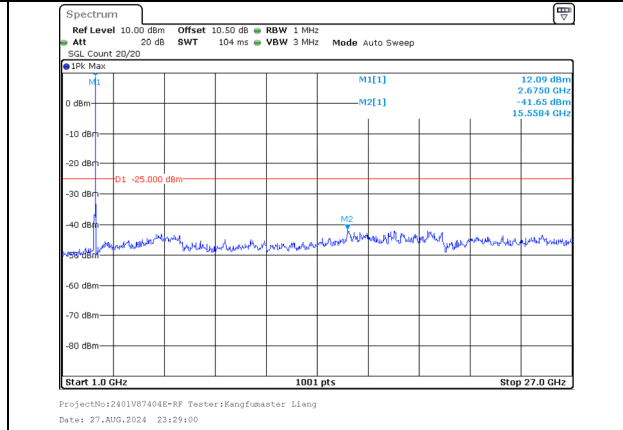

1000.0MHz-27000.0MHz
Band 41 20MHz/2665.1/High 64QAM 100@0
Band 41 15MHz/2682.2/High 64QAM 100@0

1000.0MHz-27000.0MHz
Band 41 20MHz/2665.1/High 256QAM 1@99
Band 41 15MHz/2682.2/High 256QAM 1@0