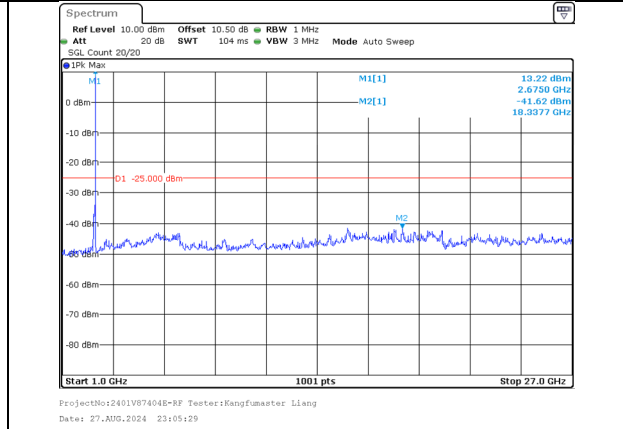

1000.0MHz-27000.0MHz
Band 41 15MHz/2667.5/High 64QAM 75@0
Band 41 15MHz/2682.5/High 64QAM 75@0

1000.0MHz-27000.0MHz
Band 41 15MHz/2667.5/High 256QAM 1@74
Band 41 15MHz/2682.5/High 256QAM 1@0