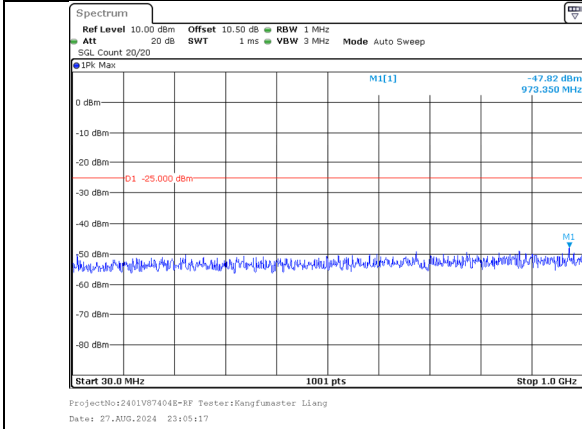

30.0MHz-1000.0MHz
Band 41 15MHz/2667.5/High 64QAM 75@0
Band 41 15MHz/2682.5/High 64QAM 75@0

30.0MHz-1000.0MHz
Band 41 15MHz/2667.5/High 256QAM 1@74
Band 41 15MHz/2682.5/High 256QAM 1@0