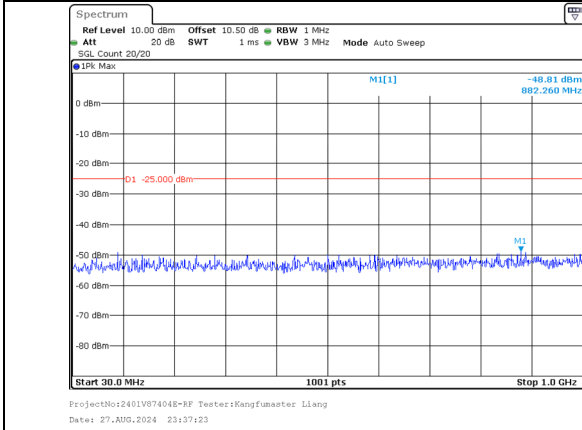

30.0MHz-1000.0MHz
Band 41 20MHz/2660.2/High 16QAM 100@0
Band 41 20MHz/2680.0/High 16QAM 100@0

30.0MHz-1000.0MHz
Band 41 20MHz/2660.2/High 64QAM 1@99
Band 41 20MHz/2680.0/High 64QAM 1@0