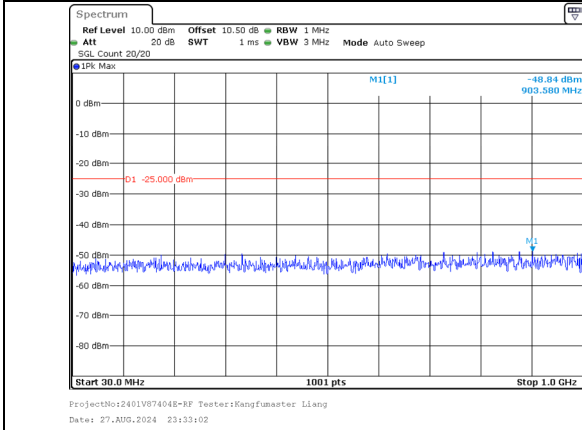

30.0MHz-1000.0MHz
Band 41 20MHz/2660.2/High QPSK 1@99
Band 41 20MHz/2680.0/High QPSK 1@0

30.0MHz-1000.0MHz
Band 41 20MHz/2660.2/High QPSK 100@0
Band 41 20MHz/2680.0/High QPSK 100@0