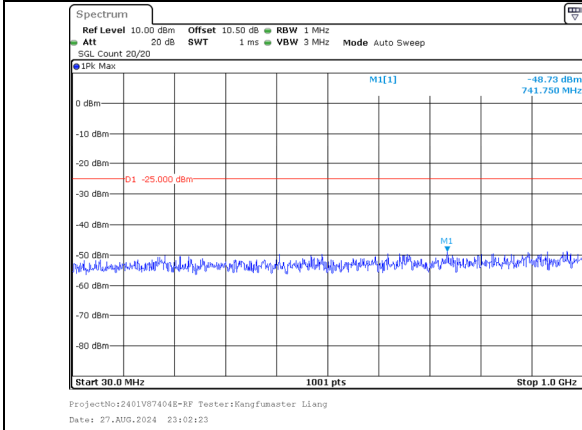

30.0MHz-1000.0MHz
Band 41 15MHz/2667.5/High 16QAM 75@0
Band 41 15MHz/2682.5/High 16QAM 75@0

30.0MHz-1000.0MHz
Band 41 15MHz/2667.5/High 64QAM 1@74
Band 41 15MHz/2682.5/High 64QAM 1@0