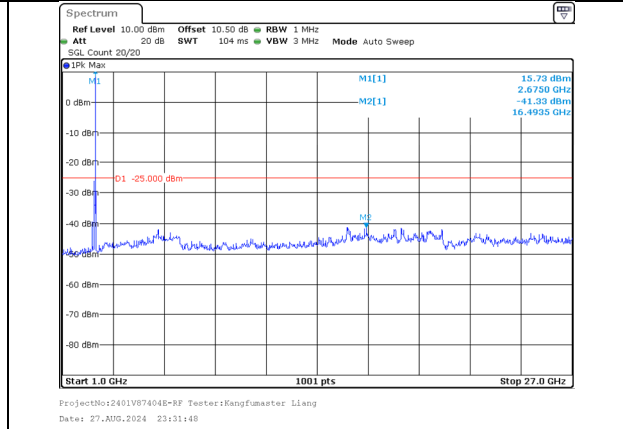

1000.0MHz-27000.0MHz
Band 41 20MHz/2665.1/High 256QAM 100@0
Band 41 15MHz/2682.2/High 256QAM 100@0

1000.0MHz-27000.0MHz
Band 41 20MHz/2660.2/High QPSK 1@99
Band 41 20MHz/2680.0/High QPSK 1@0