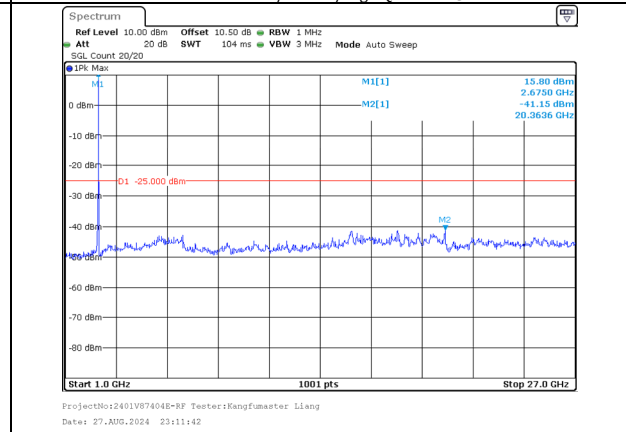

1000.0MHz-27000.0MHz
Band 41 15MHz/2662.9/High QPSK 75@0
Band 41 20MHz/2680.0/High QPSK 100@0

1000.0MHz-27000.0MHz
Band 41 15MHz/2662.9/High 16QAM 1@74
Band 41 20MHz/2680.0/High 16QAM 1@0