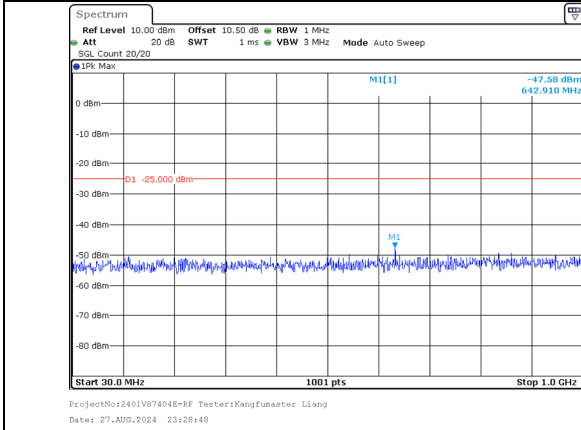

30.0MHz-1000.0MHz
Band 41 20MHz/2665.1/High 64QAM 100@0
Band 41 15MHz/2682.2/High 64QAM 100@0

30.0MHz-1000.0MHz
Band 41 20MHz/2665.1/High 256QAM 1@99
Band 41 15MHz/2682.2/High 256QAM 1@0