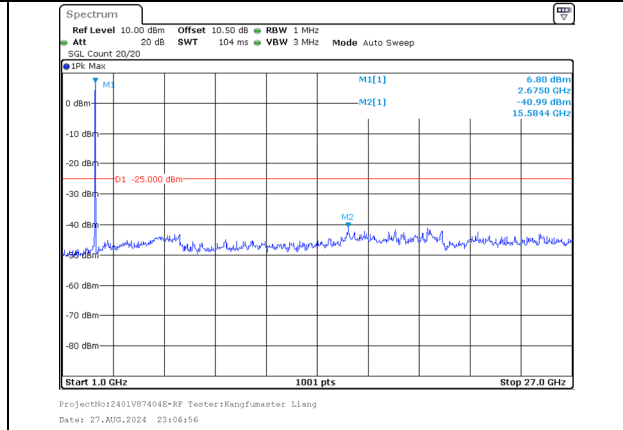

1000.0MHz-27000.0MHz
Band 41 15MHz/2667.5/High 256QAM 1@74
Band 41 15MHz/2682.5/High 256QAM 1@0

1000.0MHz-27000.0MHz
Band 41 15MHz/2667.5/High 256QAM 75@0
Band 41 15MHz/2682.5/High 256QAM 75@0