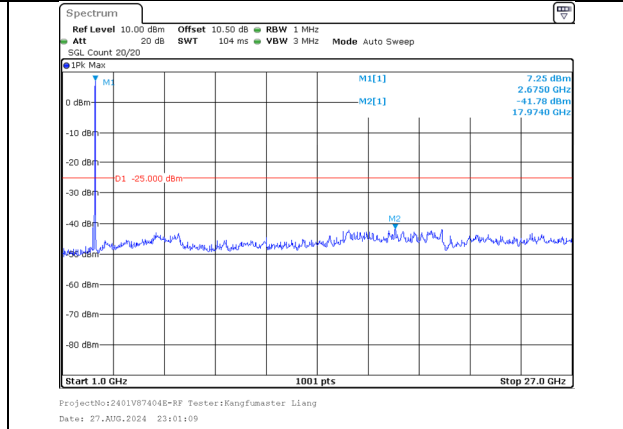

30.0MHz-1000.0MHz  
Band 41 15MHz/2667.5/High 16QAM 1@74  
Band 41 15MHz/2682.5/High 16QAM 1@0

1000.0MHz-27000.0MHz  
Band 41 15MHz/2667.5/High 16QAM 1@74  
Band 41 15MHz/2682.5/High 16QAM 1@0

30.0MHz-1000.0MHz  
Band 41 15MHz/2667.5/High 16QAM 75@0  
Band 41 15MHz/2682.5/High 16QAM 75@0