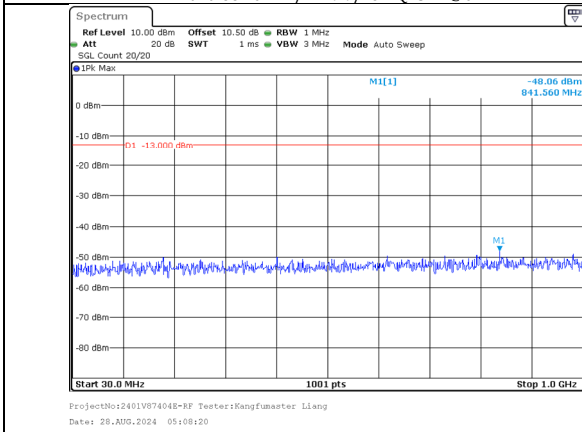

30.0MHz-1000.0MHz
Band 66 10MHz/1715.5/Low QPSK 1@49
Band 66 20MHz/1729.9/Low QPSK 1@0

30.0MHz-1000.0MHz
Band 66 10MHz/1715.5/Low QPSK 50@0
Band 66 20MHz/1729.9/Low QPSK 100@0