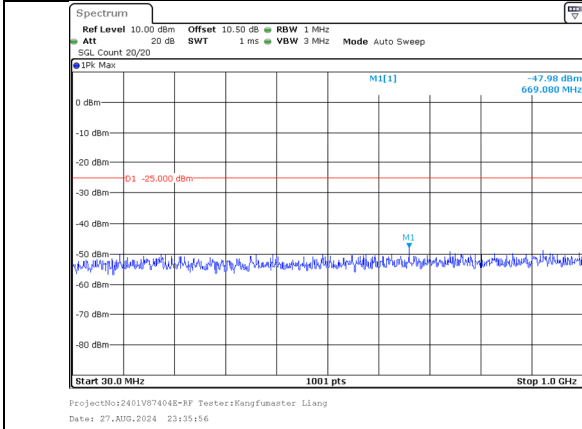

30.0MHz-1000.0MHz
Band 41 20MHz/2660.2/High 16QAM 1@99
Band 41 20MHz/2680.0/High 16QAM 1@0

30.0MHz-1000.0MHz
Band 41 20MHz/2660.2/High 16QAM 100@0
Band 41 20MHz/2680.0/High 16QAM 100@0