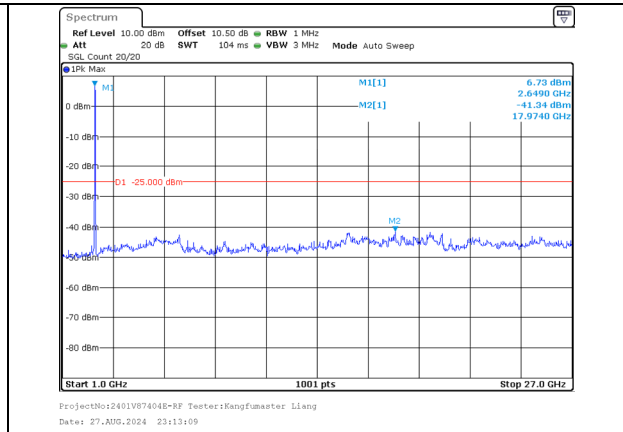

1000.0MHz-27000.0MHz
Band 41 15MHz/2662.9/High 16QAM 1@74
Band 41 20MHz/2680.0/High 16QAM 1@0

1000.0MHz-27000.0MHz
Band 41 15MHz/2662.9/High 16QAM 75@0
Band 41 20MHz/2680.0/High 16QAM 100@0