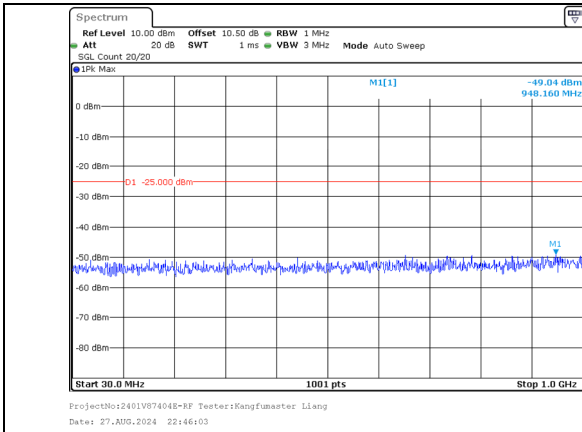

30.0MHz-1000.0MHz
Band 41 20MHz/2670.1/High QPSK 1@99
Band 41 10MHz/2684.5/High QPSK 1@0

30.0MHz-1000.0MHz
Band 41 20MHz/2670.1/High QPSK 100@0
Band 41 10MHz/2684.5/High QPSK 100@0