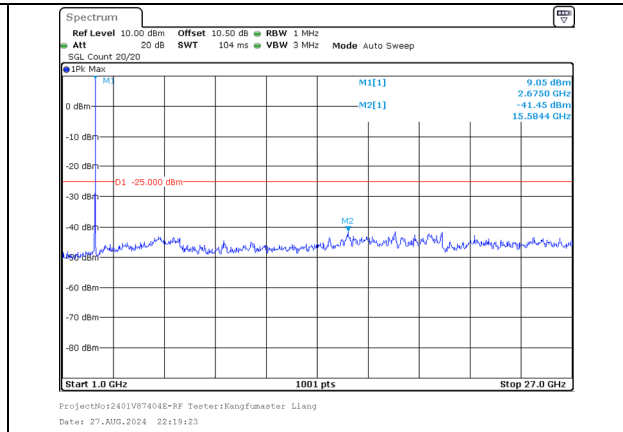

1000.0MHz-27000.0MHz
Band 41 5MHz/2668.3/High 256QAM 1@24
Band 41 20MHz/2680.0/High 256QAM 1@0

1000.0MHz-27000.0MHz
Band 41 5MHz/2668.3/High 256QAM 25@0
Band 41 20MHz/2680.0/High 256QAM 100@0