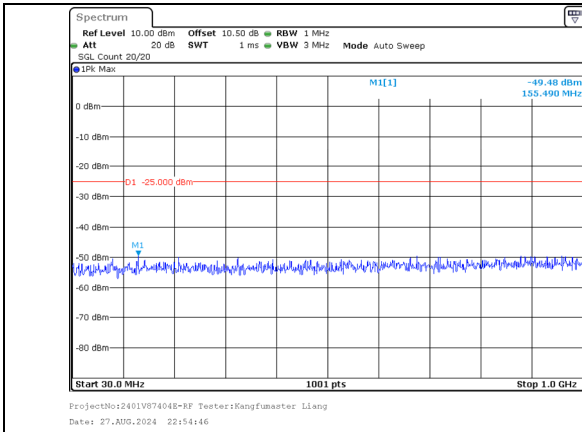

30.0MHz-1000.0MHz
Band 41 20MHz/2670.1/High 256QAM 1@99
Band 41 10MHz/2684.5/High 256QAM 1@0

30.0MHz-1000.0MHz
Band 41 20MHz/2670.1/High 256QAM 100@0
Band 41 10MHz/2684.5/High 256QAM 100@0