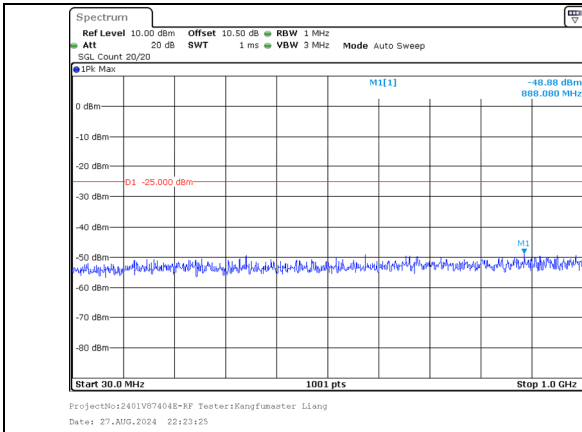

30.0MHz-1000.0MHz
Band 41 20MHz/2675.0/High QPSK 100@0
Band 41 5MHz/2686.7/High QPSK 25@0

30.0MHz-1000.0MHz
Band 41 20MHz/2675.0/High 16QAM 1@99
Band 41 5MHz/2686.7/High 16QAM 1@0