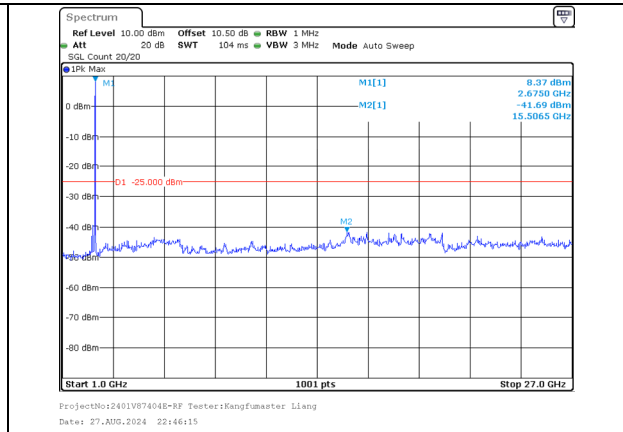

1000.0MHz-27000.0MHz
Band 41 20MHz/2670.1/High QPSK 1@99
Band 41 10MHz/2684.5/High QPSK 1@0

1000.0MHz-27000.0MHz
Band 41 20MHz/2670.1/High QPSK 100@0
Band 41 10MHz/2684.5/High QPSK 100@0