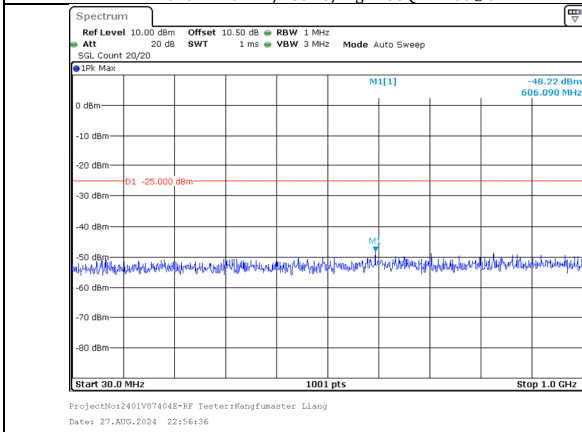

30.0MHz-1000.0MHz
Band 41 20MHz/2670.1/High 256QAM 100@0
Band 41 10MHz/2684.5/High 256QAM 100@0

30.0MHz-1000.0MHz
Band 41 15MHz/2667.5/High QPSK 1@74
Band 41 15MHz/2682.5/High QPSK 1@0