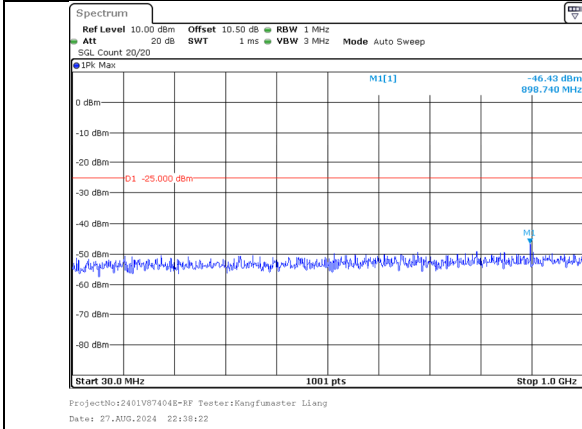

30.0MHz-1000.0MHz
Band 41 10MHz/2665.6/High 16QAM 50@0
Band 41 20MHz/2680.0/High 16QAM 100@0

30.0MHz-1000.0MHz
Band 41 10MHz/2665.6/High 64QAM 1@49
Band 41 20MHz/2680.0/High 64QAM 1@0