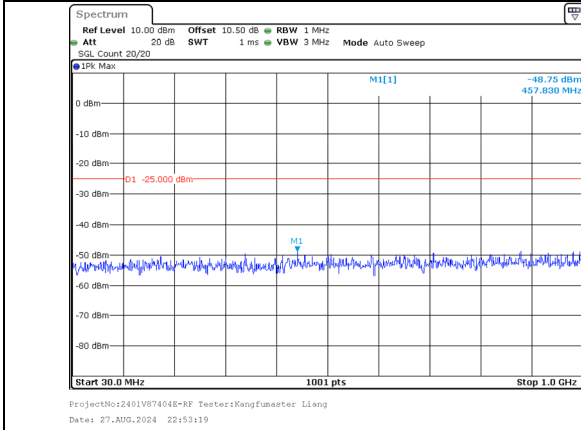

30.0MHz-1000.0MHz
Band 41 20MHz/2670.1/High 64QAM 100@0
Band 41 10MHz/2684.5/High 64QAM 100@0

30.0MHz-1000.0MHz
Band 41 20MHz/2670.1/High 256QAM 1@99
Band 41 10MHz/2684.5/High 256QAM 1@0