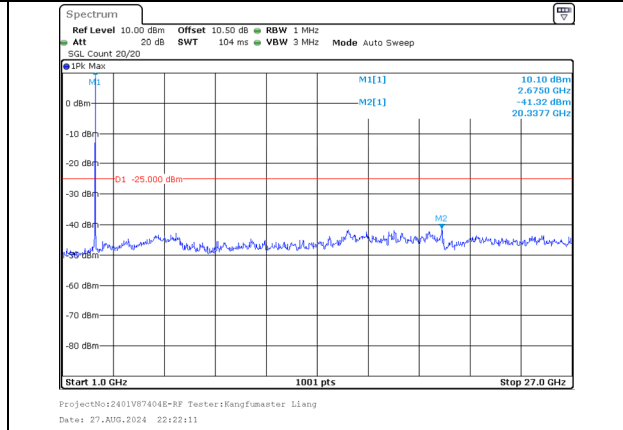

1000.0MHz-27000.0MHz
Band 41 20MHz/2675.0/High QPSK 1@99
Band 41 5MHz/2686.7/High QPSK 1@0

1000.0MHz-27000.0MHz
Band 41 20MHz/2675.0/High QPSK 100@0
Band 41 5MHz/2686.7/High QPSK 25@0