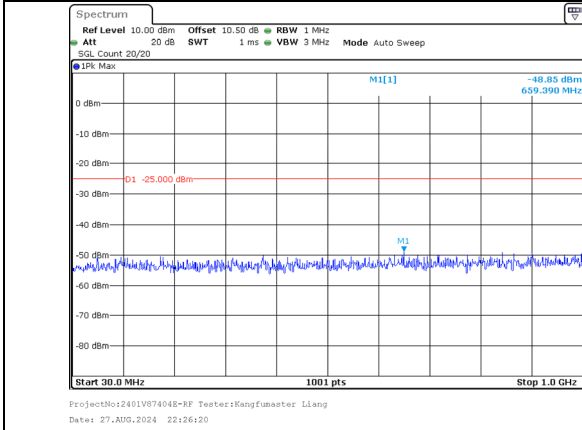

30.0MHz-1000.0MHz
Band 41 20MHz/2675.0/High 16QAM 100@0
Band 41 5MHz/2686.7/High 16QAM 25@0

30.0MHz-1000.0MHz
Band 41 20MHz/2675.0/High 64QAM 1@99
Band 41 5MHz/2686.7/High 64QAM 1@0