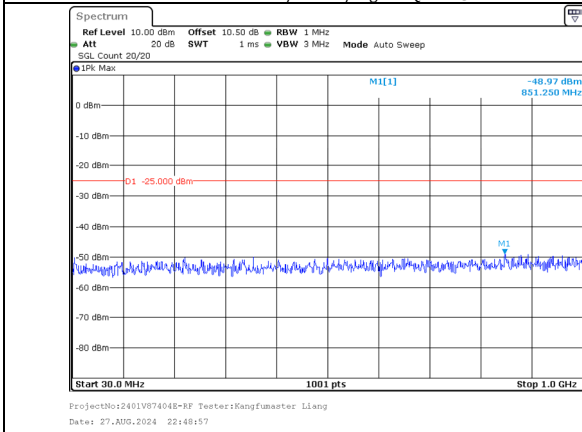

30.0MHz-1000.0MHz
Band 41 20MHz/2670.1/High 16QAM 1@99
Band 41 10MHz/2684.5/High 16QAM 1@0

30.0MHz-1000.0MHz
Band 41 20MHz/2670.1/High 16QAM 100@0
Band 41 10MHz/2684.5/High 16QAM 100@0