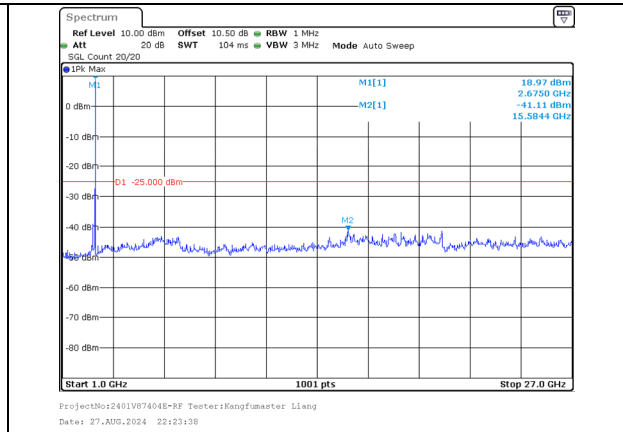

1000.0MHz-27000.0MHz
Band 41 20MHz/2675.0/High QPSK 100@0
Band 41 5MHz/2686.7/High QPSK 25@0

1000.0MHz-27000.0MHz
Band 41 20MHz/2675.0/High 16QAM 1@99
Band 41 5MHz/2686.7/High 16QAM 1@0