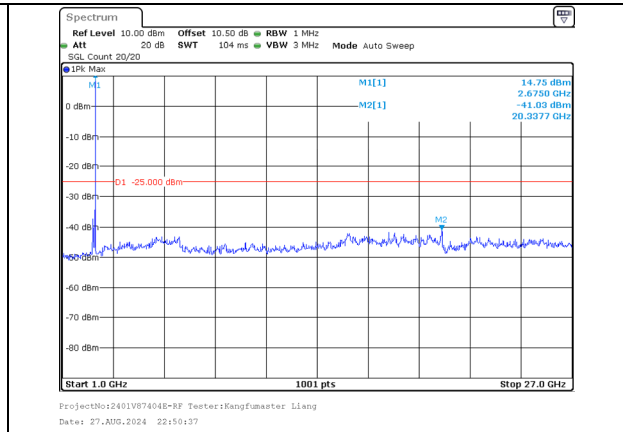

1000.0MHz-27000.0MHz
Band 41 20MHz/2670.1/High 16QAM 100@0
Band 41 10MHz/2684.5/High 16QAM 100@0

1000.0MHz-27000.0MHz
Band 41 20MHz/2670.1/High 64QAM 1@99
Band 41 10MHz/2684.5/High 64QAM 1@0