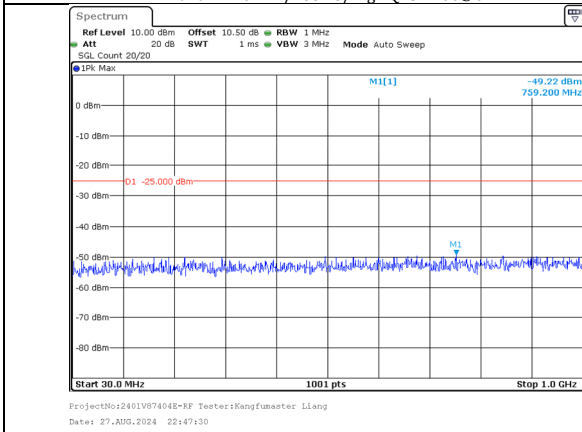

30.0MHz-1000.0MHz
Band 41 20MHz/2670.1/High QPSK 100@0
Band 41 10MHz/2684.5/High QPSK 100@0

30.0MHz-1000.0MHz
Band 41 20MHz/2670.1/High 16QAM 1@99
Band 41 10MHz/2684.5/High 16QAM 1@0