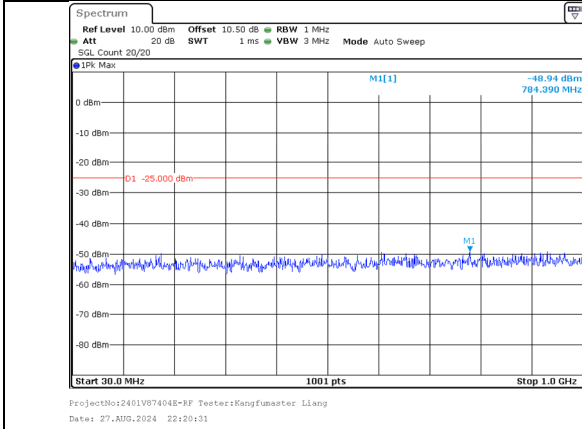

30.0MHz-1000.0MHz
Band 41 5MHz/2668.3/High 256QAM 25@0
Band 41 20MHz/2680.0/High 256QAM 100@0

30.0MHz-1000.0MHz
Band 41 20MHz/2675.0/High QPSK 1@99
Band 41 5MHz/2686.7/High QPSK 1@0