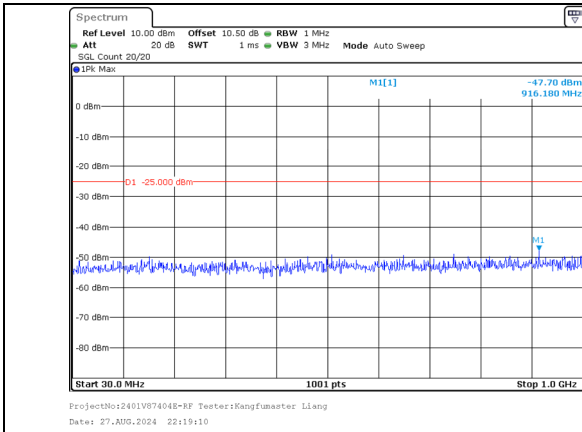

30.0MHz-1000.0MHz
Band 41 5MHz/2668.3/High 256QAM 1@24
Band 41 20MHz/2680.0/High 256QAM 1@0

30.0MHz-1000.0MHz
Band 41 5MHz/2668.3/High 256QAM 25@0
Band 41 20MHz/2680.0/High 256QAM 100@0