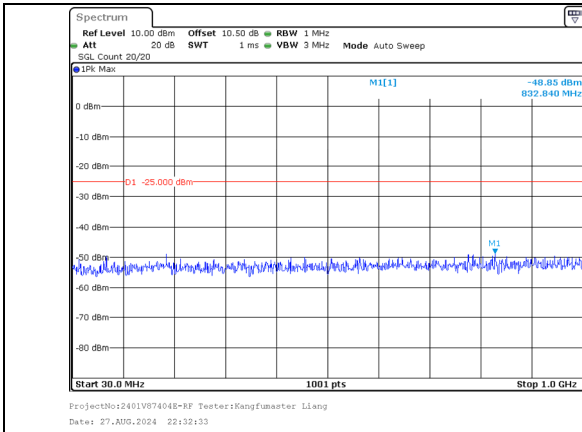

30.0MHz-1000.0MHz
Band 41 20MHz/2675.0/High 256QAM 100@0
Band 41 5MHz/2686.7/High 256QAM 25@0

30.0MHz-1000.0MHz
Band 41 10MHz/2665.6/High QPSK 1@49
Band 41 20MHz/2680.0/High QPSK 1@0