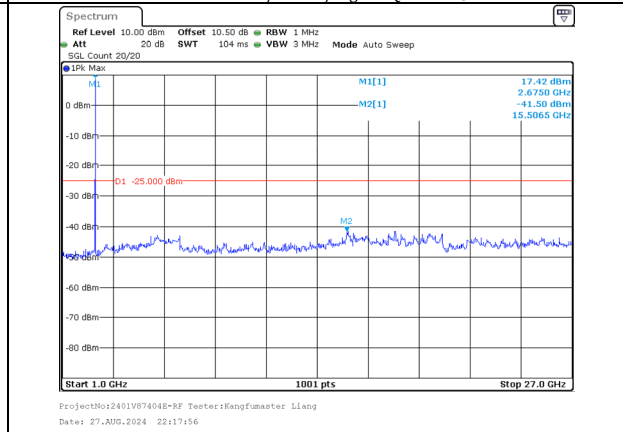

1000.0MHz-27000.0MHz
Band 41 5MHz/2668.3/High 64QAM 25@0
Band 41 20MHz/2680.0/High 64QAM 100@0

1000.0MHz-27000.0MHz
Band 41 5MHz/2668.3/High 256QAM 1@24
Band 41 20MHz/2680.0/High 256QAM 1@0