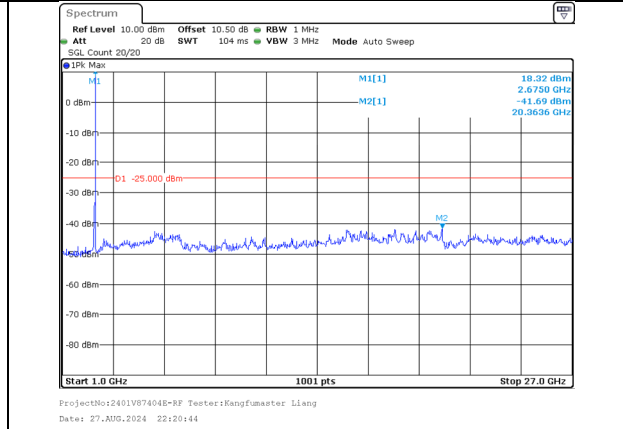

1000.0MHz-27000.0MHz
Band 41 5MHz/2668.3/High 256QAM 25@0
Band 41 20MHz/2680.0/High 256QAM 100@0

1000.0MHz-27000.0MHz
Band 41 20MHz/2675.0/High QPSK 1@99
Band 41 5MHz/2686.7/High QPSK 1@0