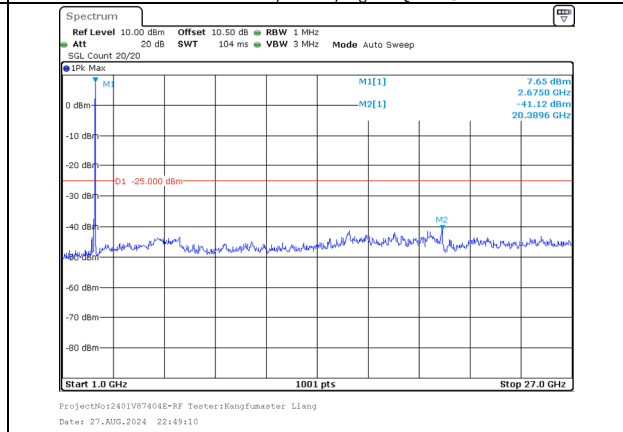

1000.0MHz-27000.0MHz
Band 41 20MHz/2670.1/High 16QAM 1@99
Band 41 10MHz/2684.5/High 16QAM 1@0

1000.0MHz-27000.0MHz
Band 41 20MHz/2670.1/High 16QAM 100@0
Band 41 10MHz/2684.5/High 16QAM 100@0