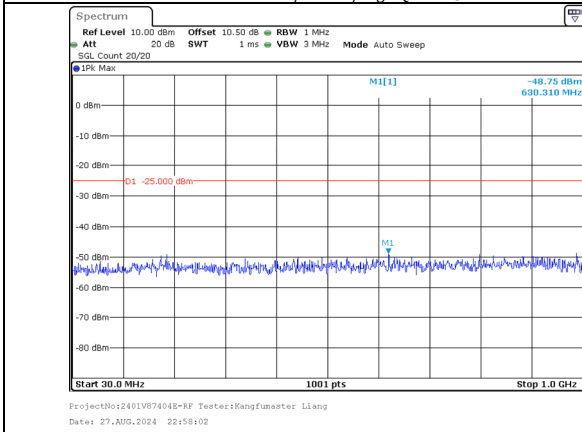

30.0MHz-1000.0MHz
Band 41 15MHz/2667.5/High QPSK 1@74
Band 41 15MHz/2682.5/High QPSK 1@0

30.0MHz-1000.0MHz
Band 41 15MHz/2667.5/High QPSK 75@0
Band 41 15MHz/2682.5/High QPSK 75@0