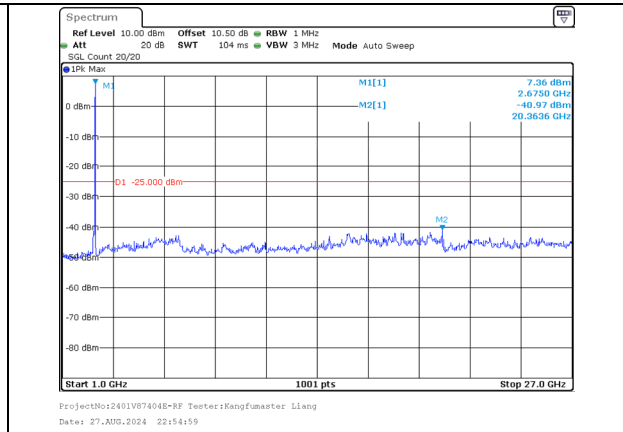

1000.0MHz-27000.0MHz
Band 41 20MHz/2670.1/High 256QAM 1@99
Band 41 10MHz/2684.5/High 256QAM 1@0

1000.0MHz-27000.0MHz
Band 41 20MHz/2670.1/High 256QAM 100@0
Band 41 10MHz/2684.5/High 256QAM 100@0