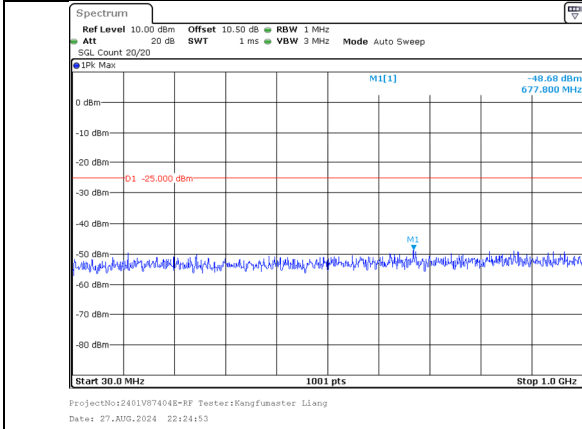

30.0MHz-1000.0MHz
Band 41 20MHz/2675.0/High 16QAM 1@99
Band 41 5MHz/2686.7/High 16QAM 1@0

30.0MHz-1000.0MHz
Band 41 20MHz/2675.0/High 16QAM 100@0
Band 41 5MHz/2686.7/High 16QAM 25@0