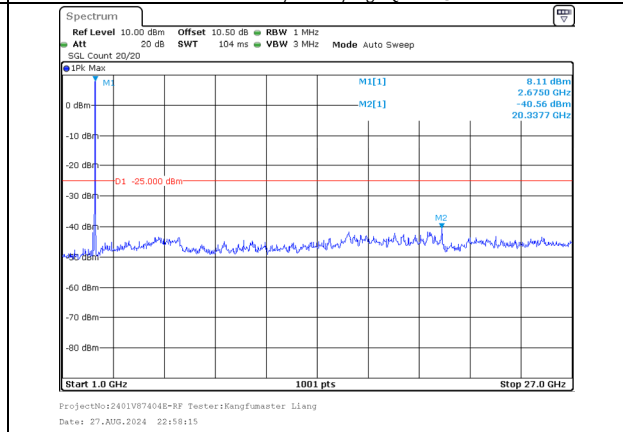

1000.0MHz-27000.0MHz
Band 41 15MHz/2667.5/High QPSK 1@74
Band 41 15MHz/2682.5/High QPSK 1@0

1000.0MHz-27000.0MHz
Band 41 15MHz/2667.5/High QPSK 75@0
Band 41 15MHz/2682.5/High QPSK 75@0