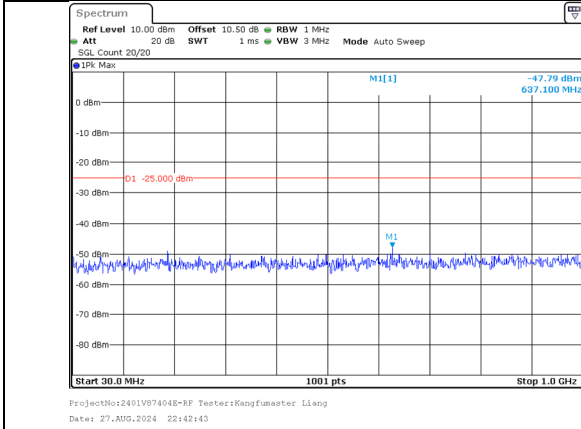

30.0MHz-1000.0MHz
Band 41 10MHz/2665.6/High 256QAM 1@49
Band 41 20MHz/2680.0/High 256QAM 1@0

30.0MHz-1000.0MHz
Band 41 10MHz/2665.6/High 256QAM 50@0
Band 41 20MHz/2680.0/High 256QAM 100@0