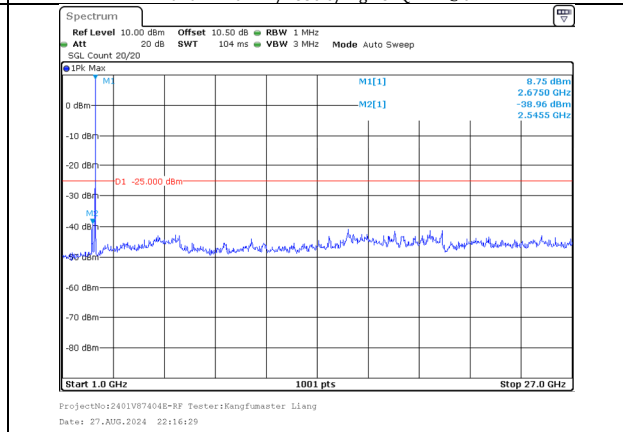

1000.0MHz-27000.0MHz
Band 41 5MHz/2668.3/High 64QAM 1@24
Band 41 20MHz/2680.0/High 64QAM 1@0

1000.0MHz-27000.0MHz
Band 41 5MHz/2668.3/High 64QAM 25@0
Band 41 20MHz/2680.0/High 64QAM 100@0