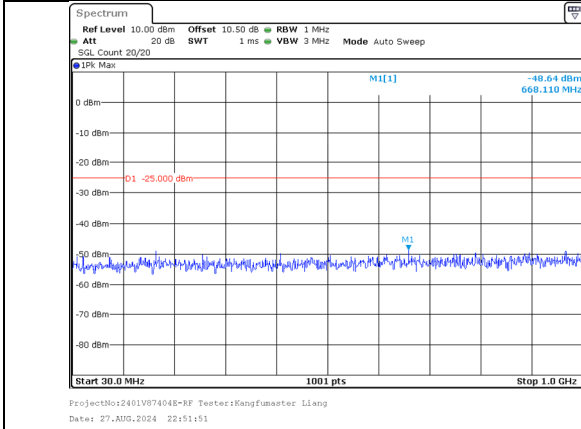

30.0MHz-1000.0MHz
Band 41 20MHz/2670.1/High 64QAM 1@99
Band 41 10MHz/2684.5/High 64QAM 1@0

30.0MHz-1000.0MHz
Band 41 20MHz/2670.1/High 64QAM 100@0
Band 41 10MHz/2684.5/High 64QAM 100@0