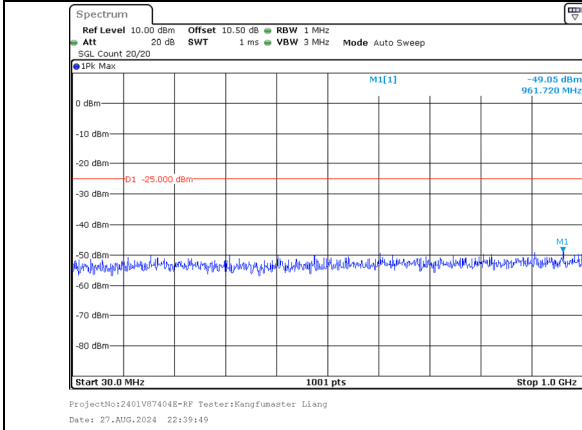

30.0MHz-1000.0MHz
Band 41 10MHz/2665.6/High 64QAM 1@49
Band 41 20MHz/2680.0/High 64QAM 1@0

30.0MHz-1000.0MHz
Band 41 10MHz/2665.6/High 64QAM 50@0
Band 41 20MHz/2680.0/High 64QAM 100@0