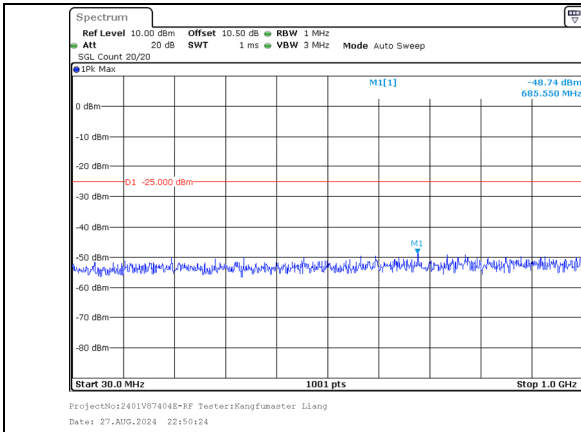

30.0MHz-1000.0MHz
Band 41 20MHz/2670.1/High 16QAM 100@0
Band 41 10MHz/2684.5/High 16QAM 100@0

30.0MHz-1000.0MHz
Band 41 20MHz/2670.1/High 64QAM 1@99
Band 41 10MHz/2684.5/High 64QAM 1@0