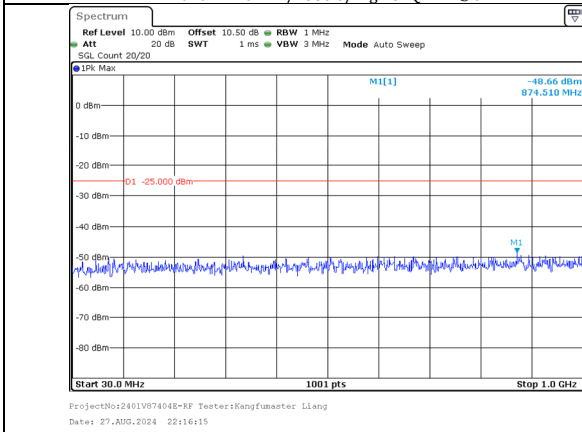

30.0MHz-1000.0MHz
Band 41 5MHz/2668.3/High 64QAM 1@24
Band 41 20MHz/2680.0/High 64QAM 1@0

30.0MHz-1000.0MHz
Band 41 5MHz/2668.3/High 64QAM 25@0
Band 41 20MHz/2680.0/High 64QAM 100@0