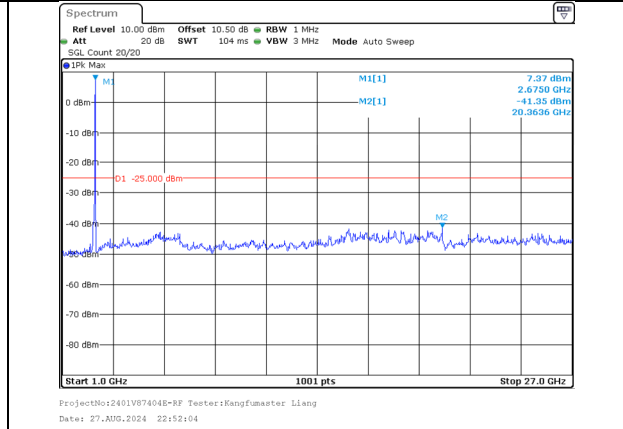

1000.0MHz-27000.0MHz
Band 41 20MHz/2670.1/High 64QAM 1@99
Band 41 10MHz/2684.5/High 64QAM 1@0

1000.0MHz-27000.0MHz
Band 41 20MHz/2670.1/High 64QAM 100@0
Band 41 10MHz/2684.5/High 64QAM 100@0