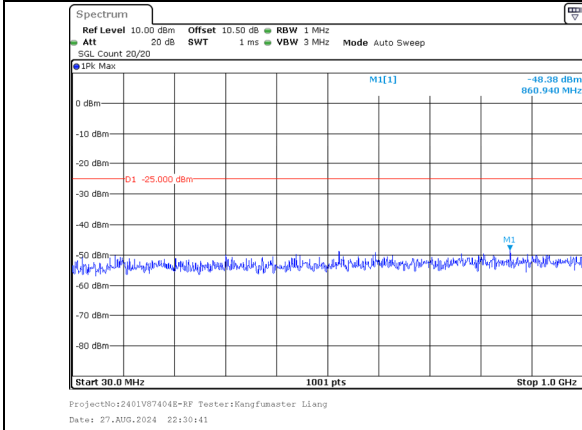

30.0MHz-1000.0MHz
Band 41 20MHz/2675.0/High 256QAM 1@99
Band 41 5MHz/2686.7/High 256QAM 1@0

30.0MHz-1000.0MHz
Band 41 20MHz/2675.0/High 256QAM 100@0
Band 41 5MHz/2686.7/High 256QAM 25@0