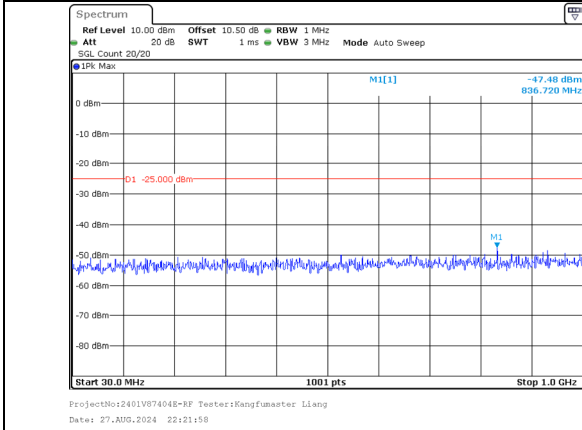

30.0MHz-1000.0MHz
Band 41 20MHz/2675.0/High QPSK 1@99
Band 41 5MHz/2686.7/High QPSK 1@0

30.0MHz-1000.0MHz
Band 41 20MHz/2675.0/High QPSK 100@0
Band 41 5MHz/2686.7/High QPSK 25@0