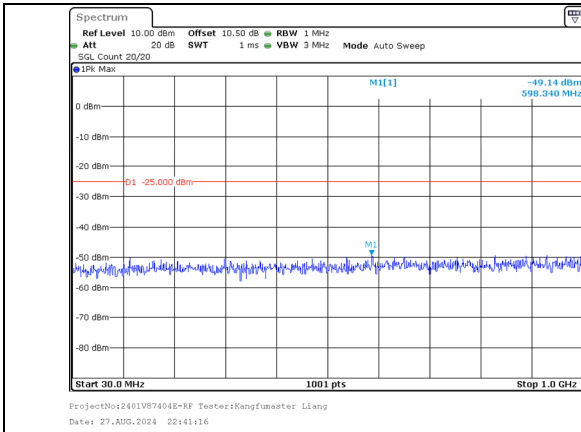

30.0MHz-1000.0MHz
Band 41 10MHz/2665.6/High 64QAM 50@0
Band 41 20MHz/2680.0/High 64QAM 100@0

30.0MHz-1000.0MHz
Band 41 10MHz/2665.6/High 256QAM 1@49
Band 41 20MHz/2680.0/High 256QAM 1@0