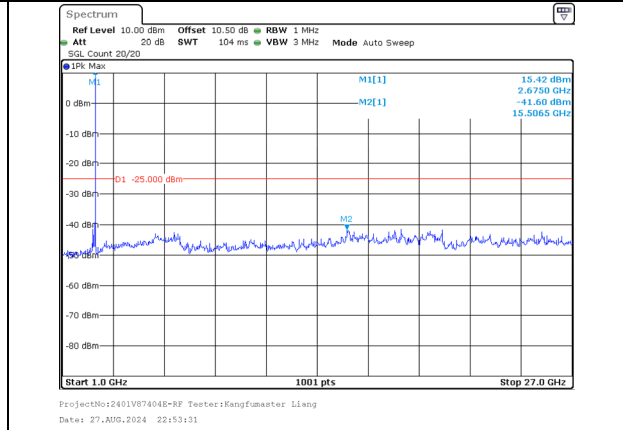

1000.0MHz-27000.0MHz
Band 41 20MHz/2670.1/High 64QAM 100@0
Band 41 10MHz/2684.5/High 64QAM 100@0

1000.0MHz-27000.0MHz
Band 41 20MHz/2670.1/High 256QAM 1@99
Band 41 10MHz/2684.5/High 256QAM 1@0