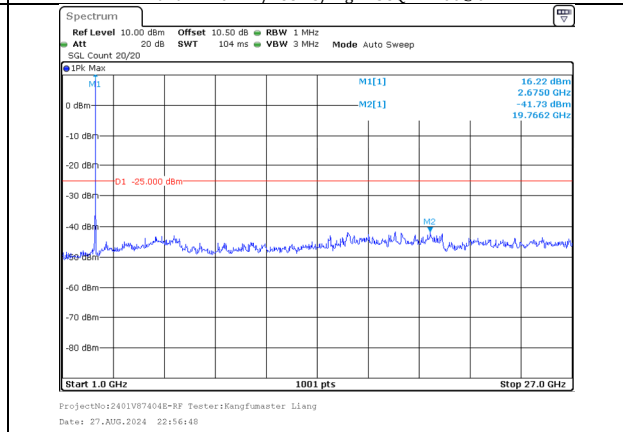

1000.0MHz-27000.0MHz
Band 41 20MHz/2670.1/High 256QAM 100@0
Band 41 10MHz/2684.5/High 256QAM 100@0

1000.0MHz-27000.0MHz
Band 41 15MHz/2667.5/High QPSK 1@74
Band 41 15MHz/2682.5/High QPSK 1@0