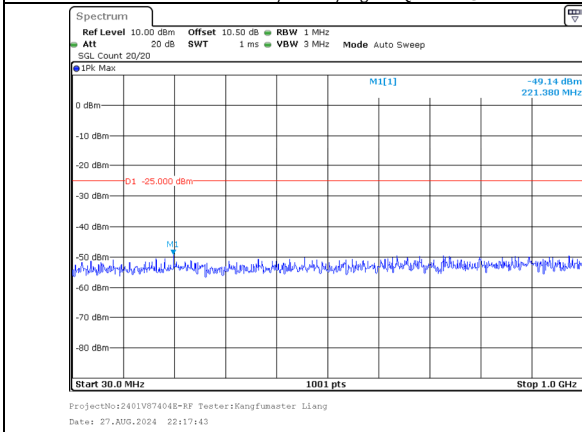

30.0MHz-1000.0MHz
Band 41 5MHz/2668.3/High 64QAM 25@0
Band 41 20MHz/2680.0/High 64QAM 100@0

30.0MHz-1000.0MHz
Band 41 5MHz/2668.3/High 256QAM 1@24
Band 41 20MHz/2680.0/High 256QAM 1@0