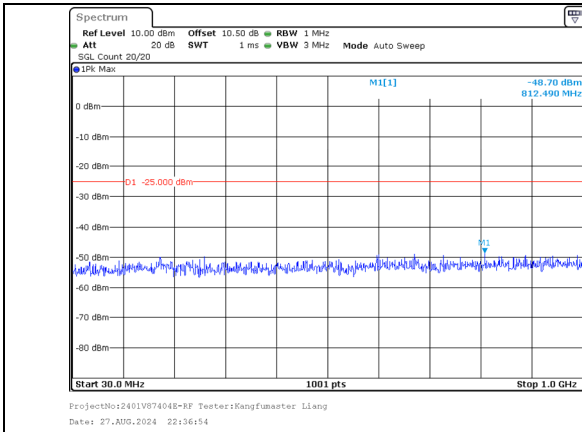

30.0MHz-1000.0MHz
Band 41 10MHz/2665.6/High 16QAM 1@49
Band 41 20MHz/2680.0/High 16QAM 1@0

30.0MHz-1000.0MHz
Band 41 10MHz/2665.6/High 16QAM 50@0
Band 41 20MHz/2680.0/High 16QAM 100@0