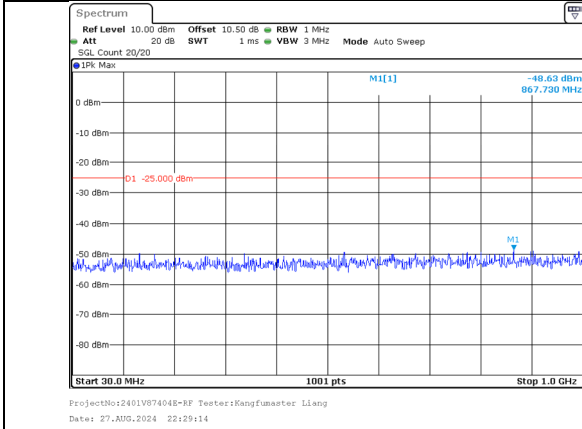

30.0MHz-1000.0MHz
Band 41 20MHz/2675.0/High 64QAM 100@0
Band 41 5MHz/2686.7/High 64QAM 25@0

30.0MHz-1000.0MHz
Band 41 20MHz/2675.0/High 256QAM 1@99
Band 41 5MHz/2686.7/High 256QAM 1@0