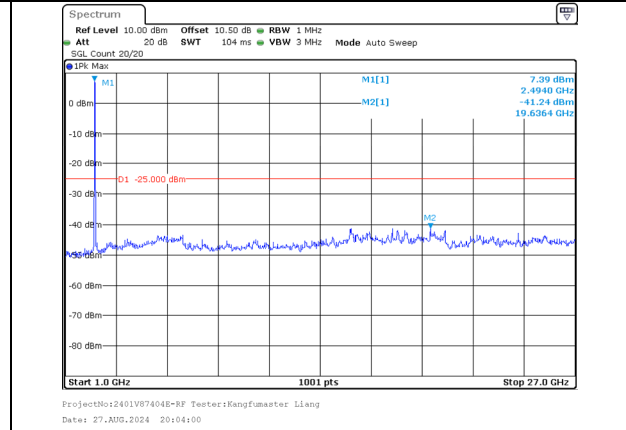

1000.0MHz-27000.0MHz
Band 41 15MHz/2503.8/Low QPSK 1@74
Band 41 20MHz/2520.9/Low QPSK 1@0

1000.0MHz-27000.0MHz
Band 41 15MHz/2503.8/Low QPSK 75@0
Band 41 20MHz/2520.9/Low QPSK 100@0