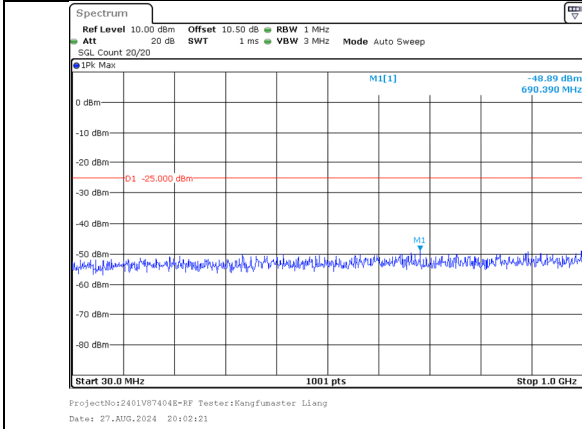

30.0MHz-1000.0MHz
Band 41 15MHz/2503.5/Low 256QAM 75@0
Band 41 15MHz/2518.5/Low 256QAM 75@0

30.0MHz-1000.0MHz
Band 41 15MHz/2503.8/Low QPSK 1@74
Band 41 20MHz/2520.9/Low QPSK 1@0