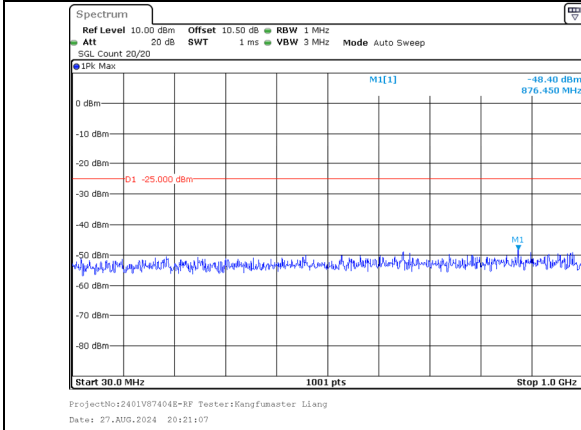

30.0MHz-1000.0MHz
Band 41 20MHz/2506.0/Low 64QAM 1@99
Band 41 15MHz/2523.1/Low 64QAM 1@0

30.0MHz-1000.0MHz
Band 41 20MHz/2506.0/Low 64QAM 100@0
Band 41 15MHz/2523.1/Low 64QAM 100@0