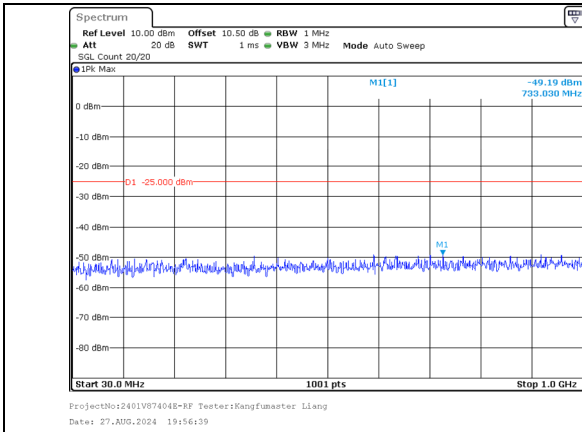

30.0MHz-1000.0MHz
Band 41 15MHz/2503.5/Low 16QAM 75@0
Band 41 15MHz/2518.5/Low 16QAM 75@0

30.0MHz-1000.0MHz
Band 41 15MHz/2503.5/Low 64QAM 1@74
Band 41 15MHz/2518.5/Low 64QAM 1@0