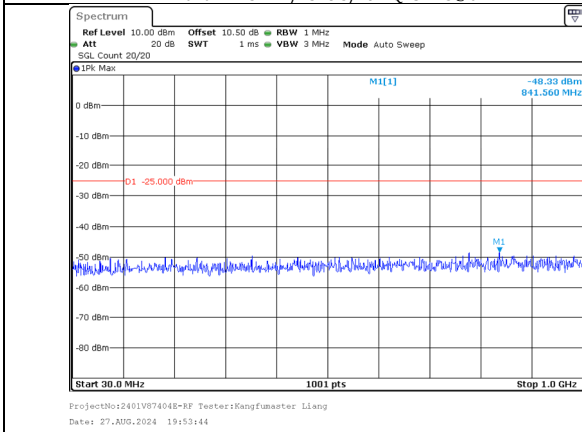

30.0MHz-1000.0MHz
Band 41 15MHz/2503.5/Low QPSK 75@0
Band 41 15MHz/2518.5/Low QPSK 75@0

30.0MHz-1000.0MHz
Band 41 15MHz/2503.5/Low 16QAM 1@74
Band 41 15MHz/2518.5/Low 16QAM 1@0