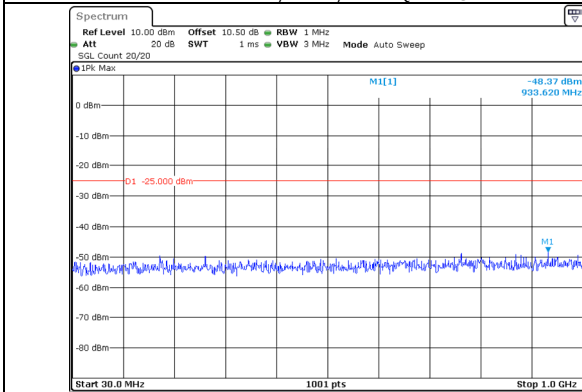

30.0MHz-1000.0MHz
Band 41 20MHz/2506.0/Low 64QAM 100@0
Band 41 5MHz/2517.7/Low 64QAM 25@0

30.0MHz-1000.0MHz
Band 41 20MHz/2506.0/Low 256QAM 1@99
Band 41 5MHz/2517.7/Low 256QAM 1@0