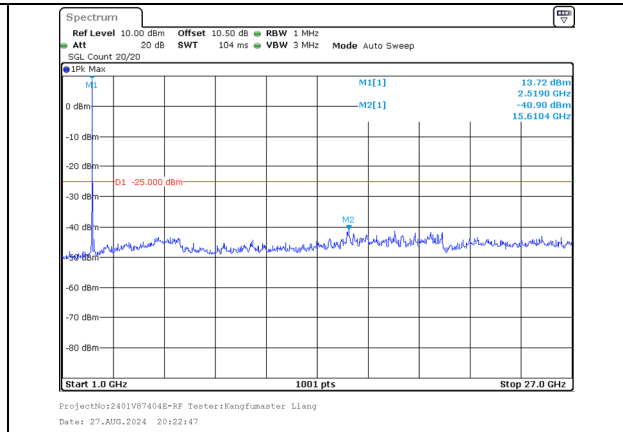

1000.0MHz-27000.0MHz
Band 41 20MHz/2506.0/Low 64QAM 100@0
Band 41 15MHz/2523.1/Low 64QAM 100@0

1000.0MHz-27000.0MHz
Band 41 20MHz/2506.0/Low 256QAM 1@99
Band 41 15MHz/2523.1/Low 256QAM 1@0