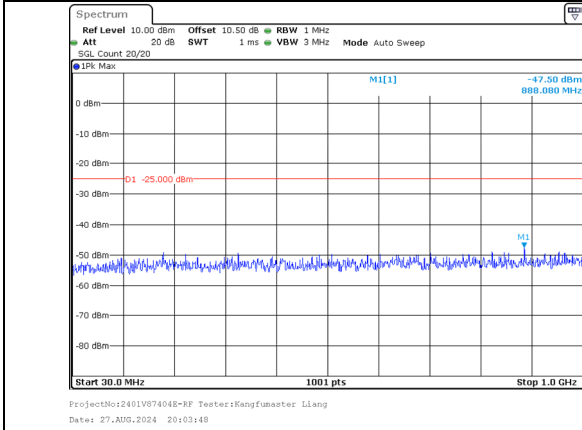

30.0MHz-1000.0MHz
Band 41 15MHz/2503.8/Low QPSK 1@74
Band 41 20MHz/2520.9/Low QPSK 1@0

30.0MHz-1000.0MHz
Band 41 15MHz/2503.8/Low QPSK 75@0
Band 41 20MHz/2520.9/Low QPSK 100@0