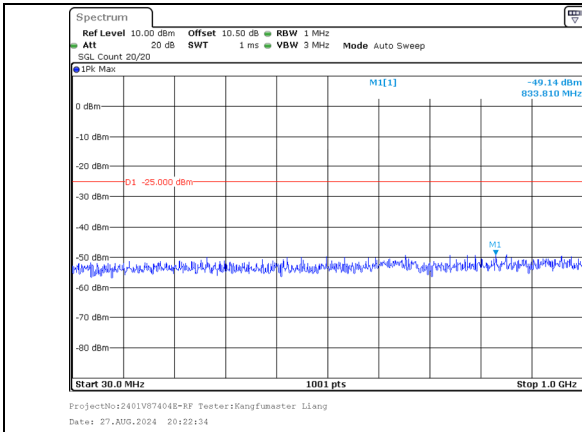

30.0MHz-1000.0MHz
Band 41 20MHz/2506.0/Low 64QAM 100@0
Band 41 15MHz/2523.1/Low 64QAM 100@0

30.0MHz-1000.0MHz
Band 41 20MHz/2506.0/Low 256QAM 1@99
Band 41 15MHz/2523.1/Low 256QAM 1@0