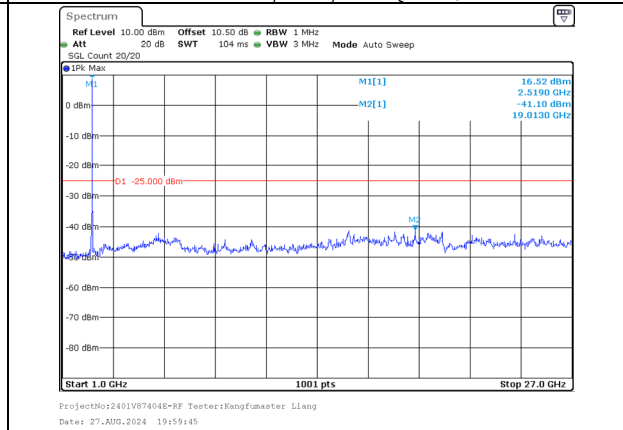

1000.0MHz-27000.0MHz
Band 41 15MHz/2503.5/Low 64QAM 75@0
Band 41 15MHz/2518.5/Low 64QAM 75@0

1000.0MHz-27000.0MHz
Band 41 15MHz/2503.5/Low 256QAM 1@74
Band 41 15MHz/2518.5/Low 256QAM 1@0