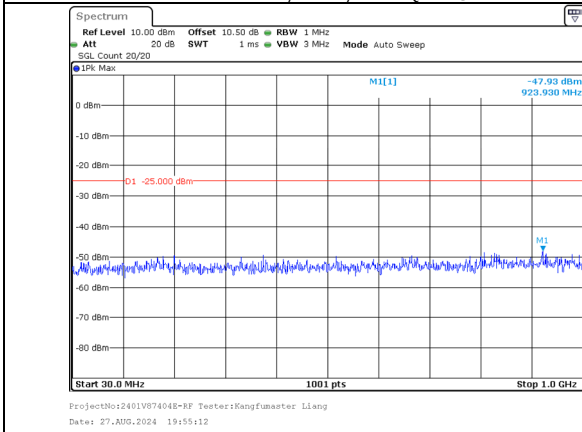

30.0MHz-1000.0MHz
Band 41 15MHz/2503.5/Low 16QAM 1@74
Band 41 15MHz/2518.5/Low 16QAM 1@0

30.0MHz-1000.0MHz
Band 41 15MHz/2503.5/Low 16QAM 75@0
Band 41 15MHz/2518.5/Low 16QAM 75@0