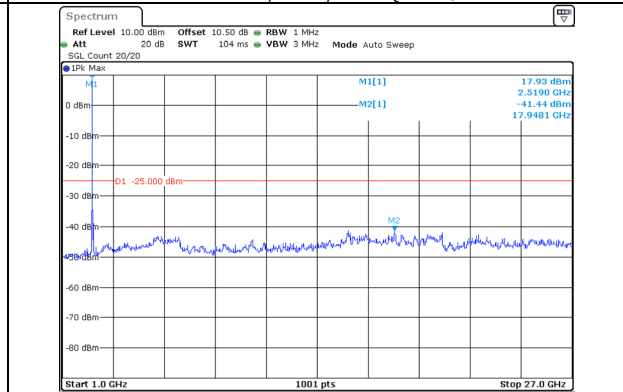

1000.0MHz-27000.0MHz
Band 41 20MHz/2506.0/Low 64QAM 100@0
Band 41 5MHz/2517.7/Low 64QAM 25@0

1000.0MHz-27000.0MHz
Band 41 20MHz/2506.0/Low 256QAM 1@99
Band 41 5MHz/2517.7/Low 256QAM 1@0