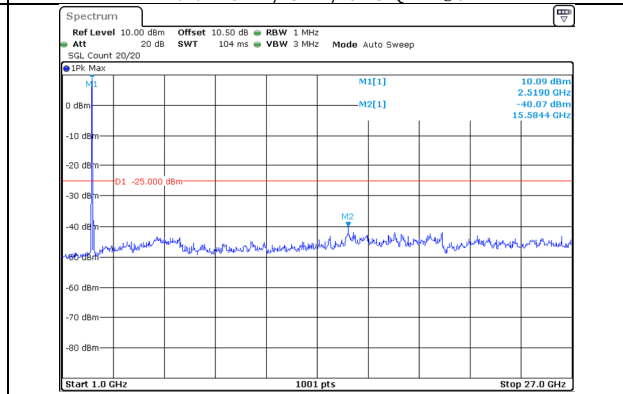

1000.0MHz-27000.0MHz
Band 41 20MHz/2506.0/Low 64QAM 1@99
Band 41 5MHz/2517.7/Low 64QAM 1@0

1000.0MHz-27000.0MHz
Band 41 20MHz/2506.0/Low 64QAM 100@0
Band 41 5MHz/2517.7/Low 64QAM 25@0