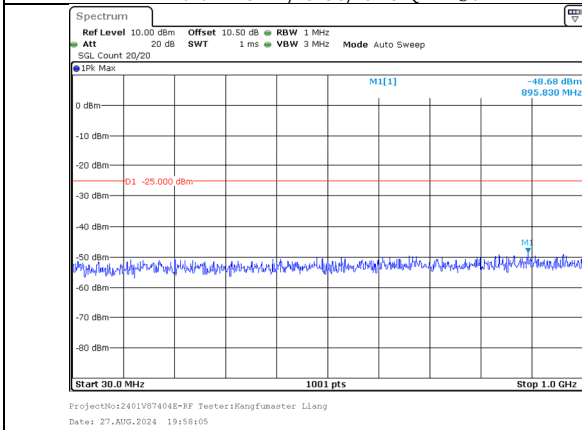

30.0MHz-1000.0MHz
Band 41 15MHz/2503.5/Low 64QAM 1@74
Band 41 15MHz/2518.5/Low 64QAM 1@0

30.0MHz-1000.0MHz
Band 41 15MHz/2503.5/Low 64QAM 75@0
Band 41 15MHz/2518.5/Low 64QAM 75@0