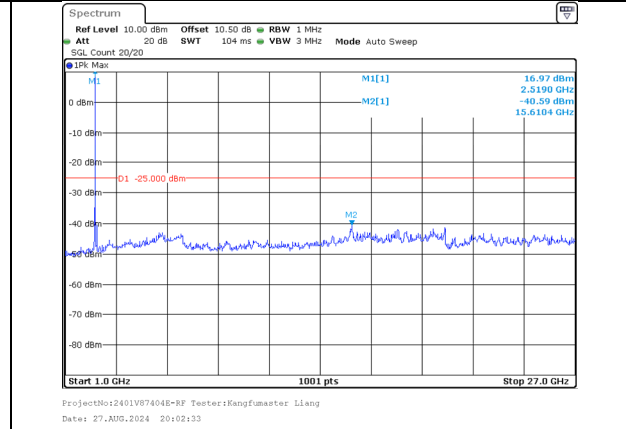

1000.0MHz-27000.0MHz
Band 41 15MHz/2503.5/Low 256QAM 75@0
Band 41 15MHz/2518.5/Low 256QAM 75@0

1000.0MHz-27000.0MHz
Band 41 15MHz/2503.8/Low QPSK 1@74
Band 41 20MHz/2520.9/Low QPSK 1@0