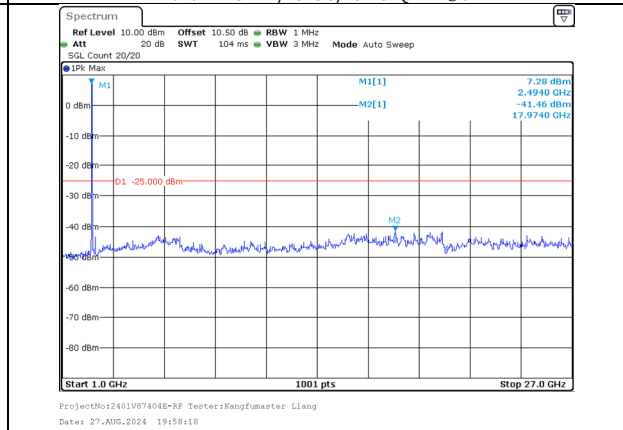

1000.0MHz-27000.0MHz
Band 41 15MHz/2503.5/Low 64QAM 1@74
Band 41 15MHz/2518.5/Low 64QAM 1@0

1000.0MHz-27000.0MHz
Band 41 15MHz/2503.5/Low 64QAM 75@0
Band 41 15MHz/2518.5/Low 64QAM 75@0