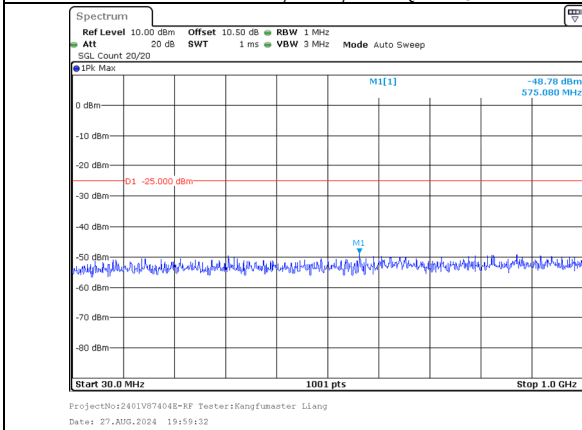

30.0MHz-1000.0MHz
Band 41 15MHz/2503.5/Low 64QAM 75@0
Band 41 15MHz/2518.5/Low 64QAM 75@0

30.0MHz-1000.0MHz
Band 41 15MHz/2503.5/Low 256QAM 1@74
Band 41 15MHz/2518.5/Low 256QAM 1@0