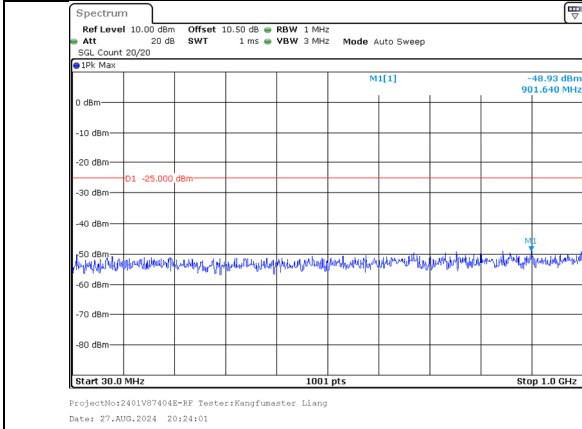

30.0MHz-1000.0MHz
Band 41 20MHz/2506.0/Low 256QAM 1@99
Band 41 15MHz/2523.1/Low 256QAM 1@0

30.0MHz-1000.0MHz
Band 41 20MHz/2506.0/Low 256QAM 100@0
Band 41 15MHz/2523.1/Low 256QAM 100@0