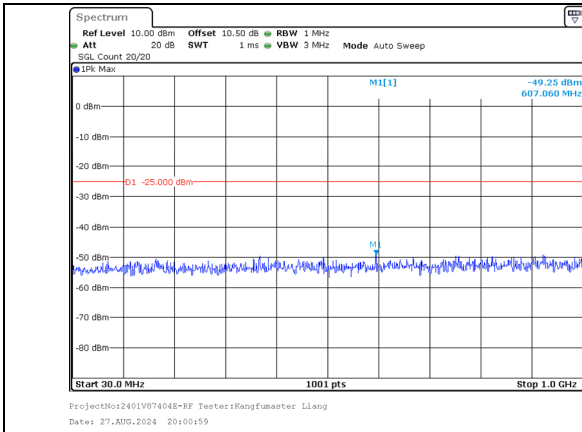

30.0MHz-1000.0MHz
Band 41 15MHz/2503.5/Low 256QAM 1@74
Band 41 15MHz/2518.5/Low 256QAM 1@0

30.0MHz-1000.0MHz
Band 41 15MHz/2503.5/Low 256QAM 75@0
Band 41 15MHz/2518.5/Low 256QAM 75@0