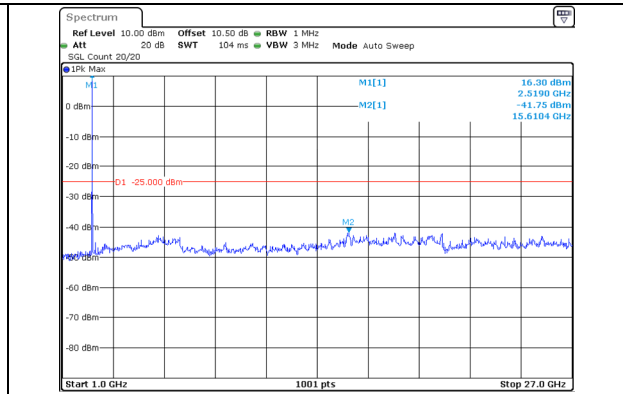

1000.0MHz-27000.0MHz
Band 41 20MHz/2506.0/Low 64QAM 1@99
Band 41 5MHz/2517.7/Low 64QAM 1@0