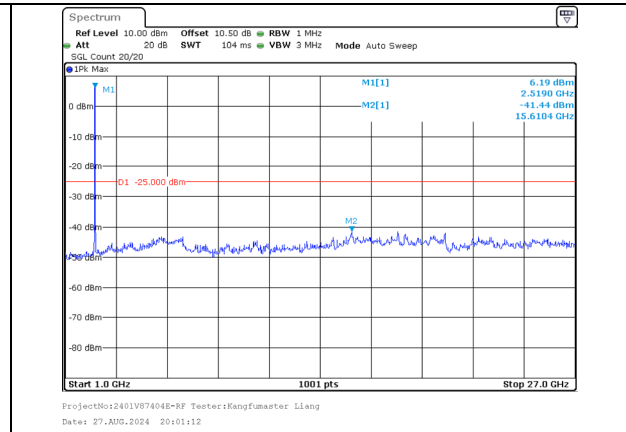

1000.0MHz-27000.0MHz
Band 41 15MHz/2503.5/Low 256QAM 1@74
Band 41 15MHz/2518.5/Low 256QAM 1@0

1000.0MHz-27000.0MHz
Band 41 15MHz/2503.5/Low 256QAM 75@0
Band 41 15MHz/2518.5/Low 256QAM 75@0