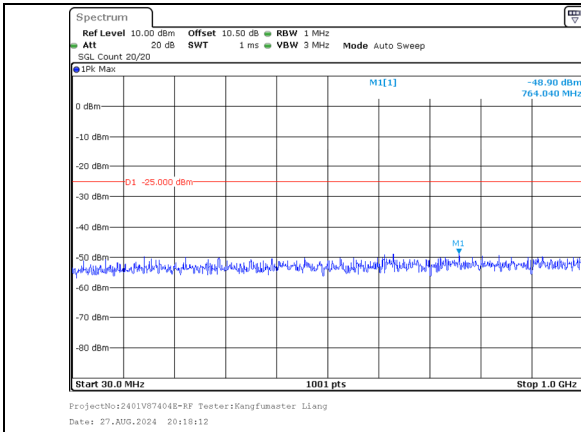

30.0MHz-1000.0MHz
Band 41 20MHz/2506.0/Low 16QAM 1@99
Band 41 15MHz/2523.1/Low 16QAM 1@0

30.0MHz-1000.0MHz
Band 41 20MHz/2506.0/Low 16QAM 100@0
Band 41 15MHz/2523.1/Low 16QAM 100@0