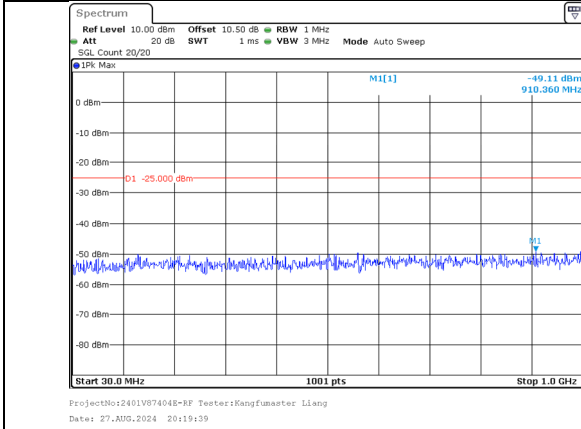

30.0MHz-1000.0MHz
Band 41 20MHz/2506.0/Low 16QAM 100@0
Band 41 15MHz/2523.1/Low 16QAM 100@0

30.0MHz-1000.0MHz
Band 41 20MHz/2506.0/Low 64QAM 1@99
Band 41 15MHz/2523.1/Low 64QAM 1@0