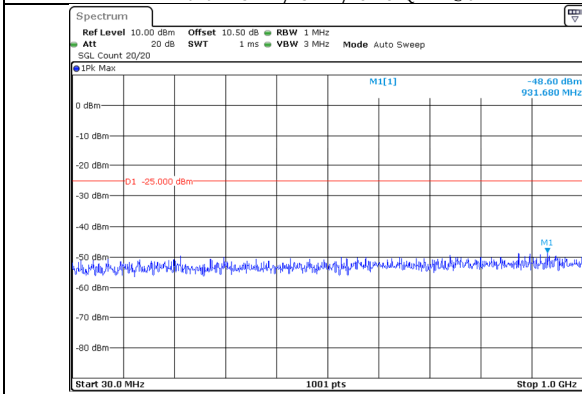

30.0MHz-1000.0MHz
Band 41 20MHz/2506.0/Low 64QAM 1@99
Band 41 5MHz/2517.7/Low 64QAM 1@0

30.0MHz-1000.0MHz
Band 41 20MHz/2506.0/Low 64QAM 100@0
Band 41 5MHz/2517.7/Low 64QAM 25@0