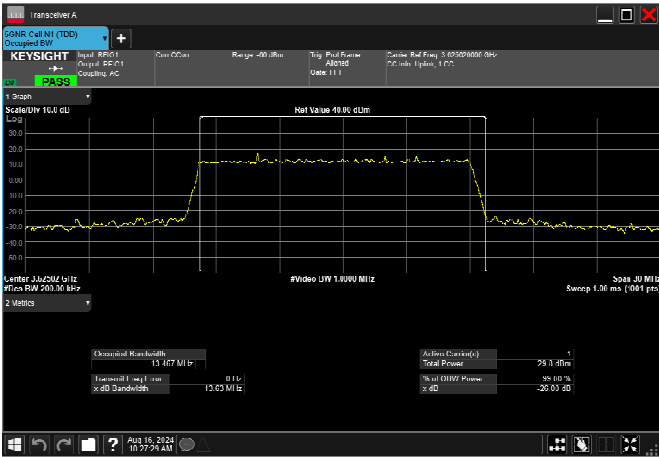

n78_2_15MHz_30kHz_3625MHz_DFT-s-OFDM 256
QAM_RB36@0 13.461MHz

n78_2_15MHz_30kHz_3625MHz_DFT-s-OFDM 16
QAM_RB36@0 13.467MHz