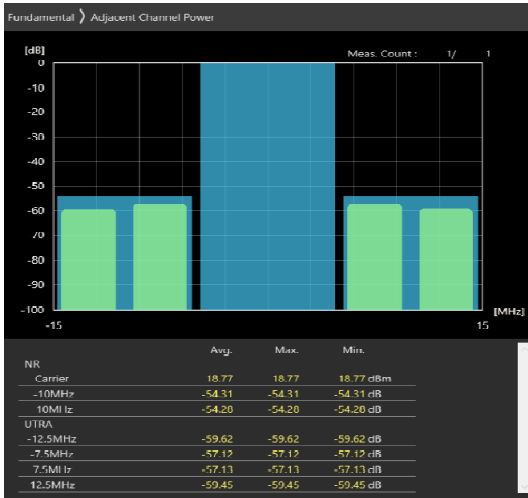

n77_2

10MHz_30kHz_3555MHz-OFDM QPSK_RB12@6
-54.31,-54.28dB