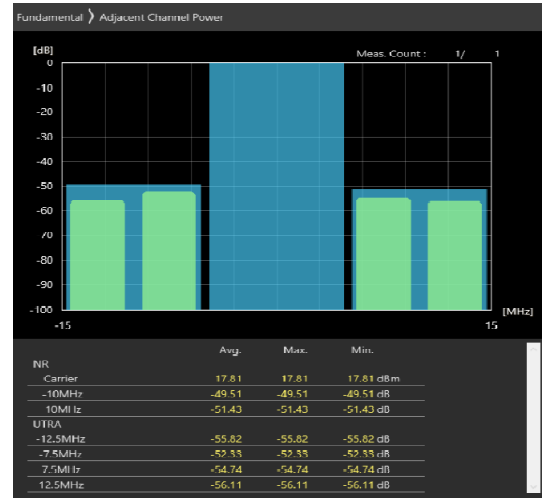

10MHz_30kHz_3555MHz-OFDM QPSK_RB1@0
-49.51,-51.43dB