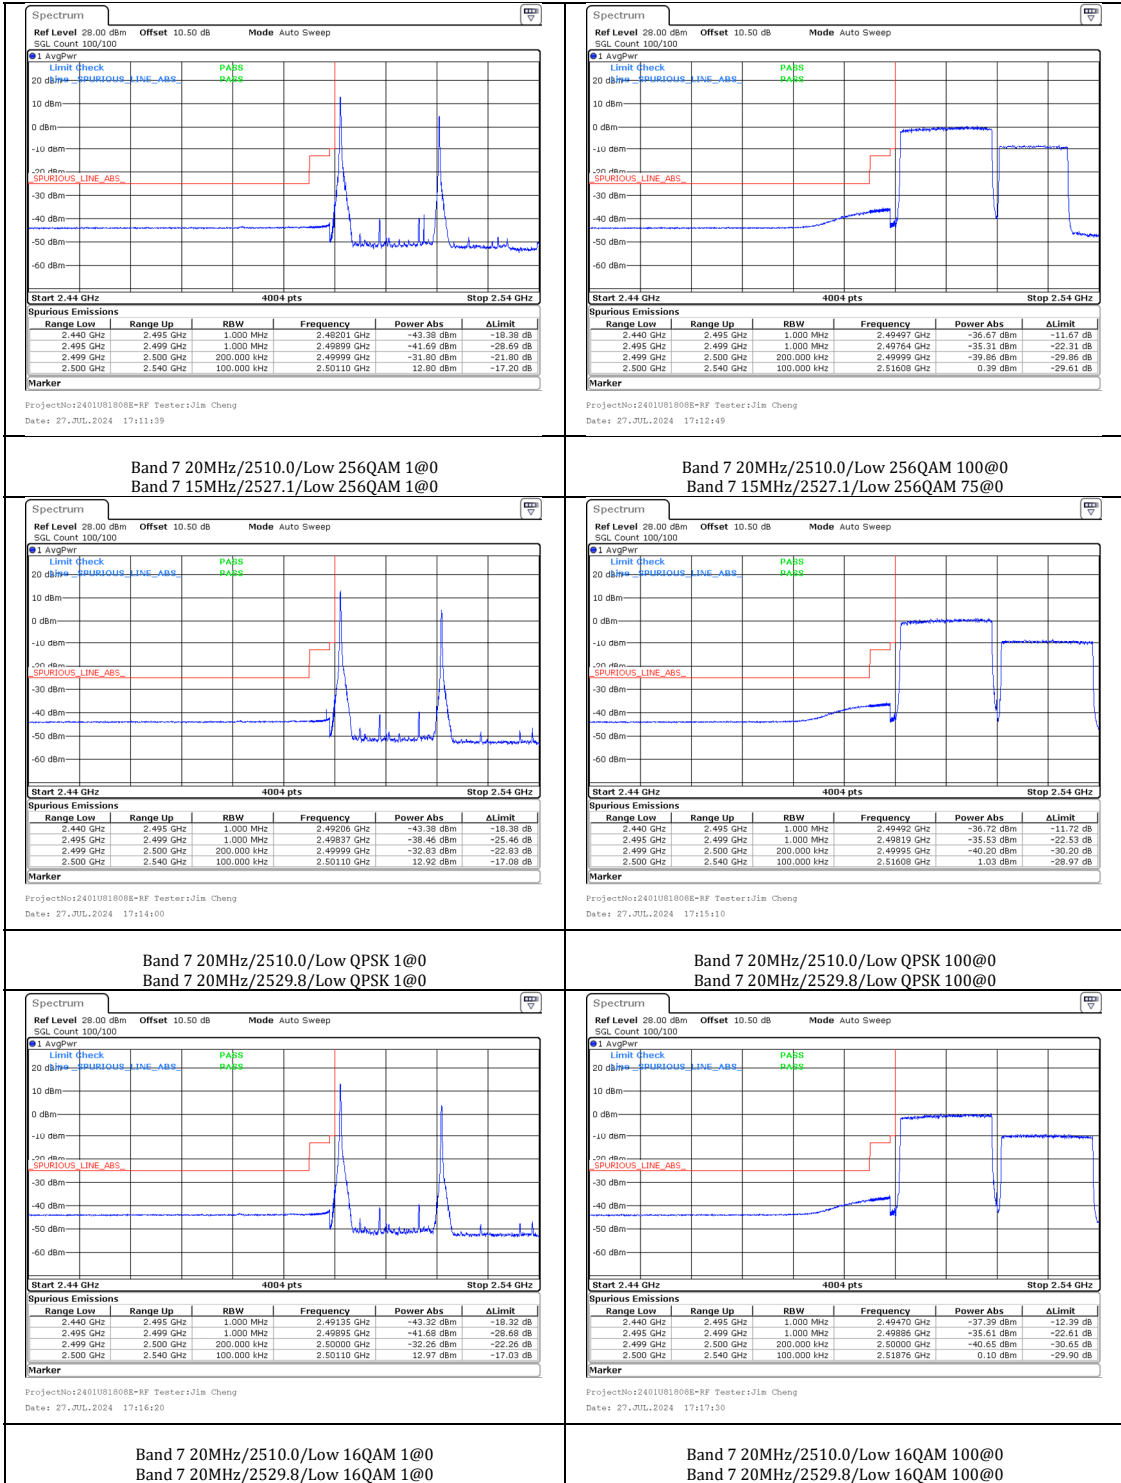

Band 7 20MHz/2510.0/Low QPSK 1@0 Band 7 20MHz/2510.0/Low QPSK 100@0
 Band 7 10MHz/2524.4/Low QPSK 1@0 Band 7 10MHz/2524.4/Low QPSK 50@0

Band 7 20MHz/2510.0/Low 16QAM 1@0 Band 7 20MHz/2510.0/Low 16QAM 100@0
 Band 7 10MHz/2524.4/Low 16QAM 1@0 Band 7 10MHz/2524.4/Low 16QAM 50@0

Band 7 20MHz/2510.0/Low 64QAM 1@0 Band 7 20MHz/2510.0/Low 64QAM 100@0
 Band 7 10MHz/2524.4/Low 64QAM 1@0 Band 7 10MHz/2524.4/Low 64QAM 50@0

Band 38 20MHz/2580.0/Low QPSK 1@0
Band 38 20MHz/2599.8/Low QPSK 1@0

Band 38 20MHz/2580.0/Low QPSK 100@0
Band 38 20MHz/2599.8/Low QPSK 100@0

Band 38 20MHz/2580.0/Low 16QAM 1@0
Band 38 20MHz/2599.8/Low 16QAM 1@0

Band 38 20MHz/2580.0/Low 16QAM 100@0
Band 38 20MHz/2599.8/Low 16QAM 100@0