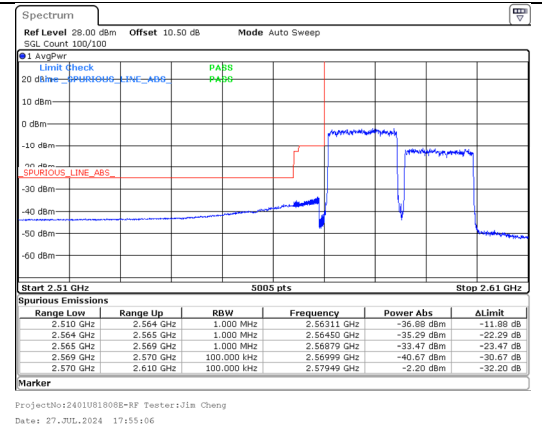

Band 7 20MHz/2510.0/Low 64QAM 1@0 Band 7 20MHz/2510.0/Low 64QAM 100@0
 Band 7 10MHz/2524.4/Low 64QAM 1@0 Band 7 10MHz/2524.4/Low 64QAM 50@0

Band 38 20MHz/2580.0/Low QPSK 1@0
Band 38 20MHz/2599.8/Low QPSK 1@0

Band 38 20MHz/2580.0/Low QPSK 100@0
Band 38 20MHz/2599.8/Low QPSK 100@0

Band 38 20MHz/2580.0/Low 16QAM 1@0
Band 38 20MHz/2599.8/Low 16QAM 1@0

Band 38 20MHz/2580.0/Low 16QAM 100@0
Band 38 20MHz/2599.8/Low 16QAM 100@0