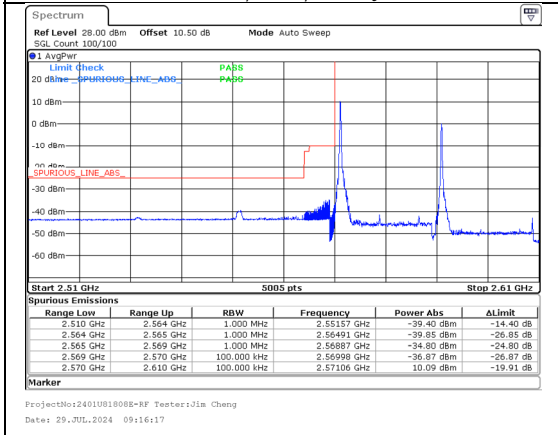

Band 7 20MHz/2510.0/Low 64QAM 1@0 Band 7 20MHz/2510.0/Low 64QAM 100@0
 Band 7 10MHz/2524.4/Low 64QAM 1@0 Band 7 10MHz/2524.4/Low 64QAM 50@0

Band 38 20MHz/2580.0/Low QPSK 1@0
Band 38 20MHz/2599.8/Low QPSK 1@0

Band 38 20MHz/2580.0/Low QPSK 100@0
Band 38 20MHz/2599.8/Low QPSK 100@0

Band 38 20MHz/2580.0/Low 16QAM 1@0
Band 38 20MHz/2599.8/Low 16QAM 1@0

Band 38 20MHz/2580.0/Low 16QAM 100@0
Band 38 20MHz/2599.8/Low 16QAM 100@0