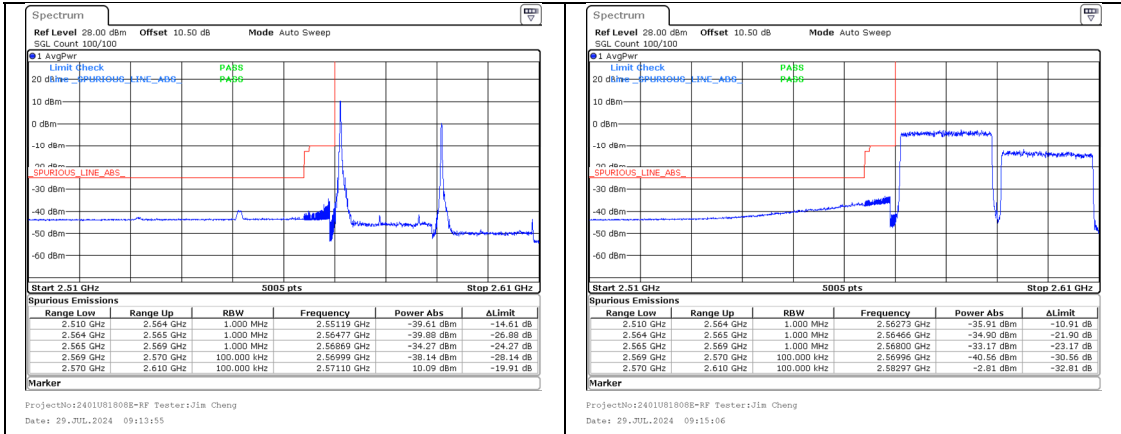

Band 7 20MHz/2510.0/Low 64QAM 1@0 Band 7 20MHz/2510.0/Low 64QAM 100@0
 Band 7 10MHz/2524.4/Low 64QAM 1@0 Band 7 10MHz/2524.4/Low 64QAM 50@0

Band 38 20MHz/2580.0/Low QPSK 1@0
Band 38 20MHz/2599.8/Low QPSK 1@0

Band 38 20MHz/2580.0/Low QPSK 100@0
Band 38 20MHz/2599.8/Low QPSK 100@0

Band 38 20MHz/2580.0/Low 16QAM 1@0
Band 38 20MHz/2599.8/Low 16QAM 1@0

Band 38 20MHz/2580.0/Low 16QAM 100@0
Band 38 20MHz/2599.8/Low 16QAM 100@0