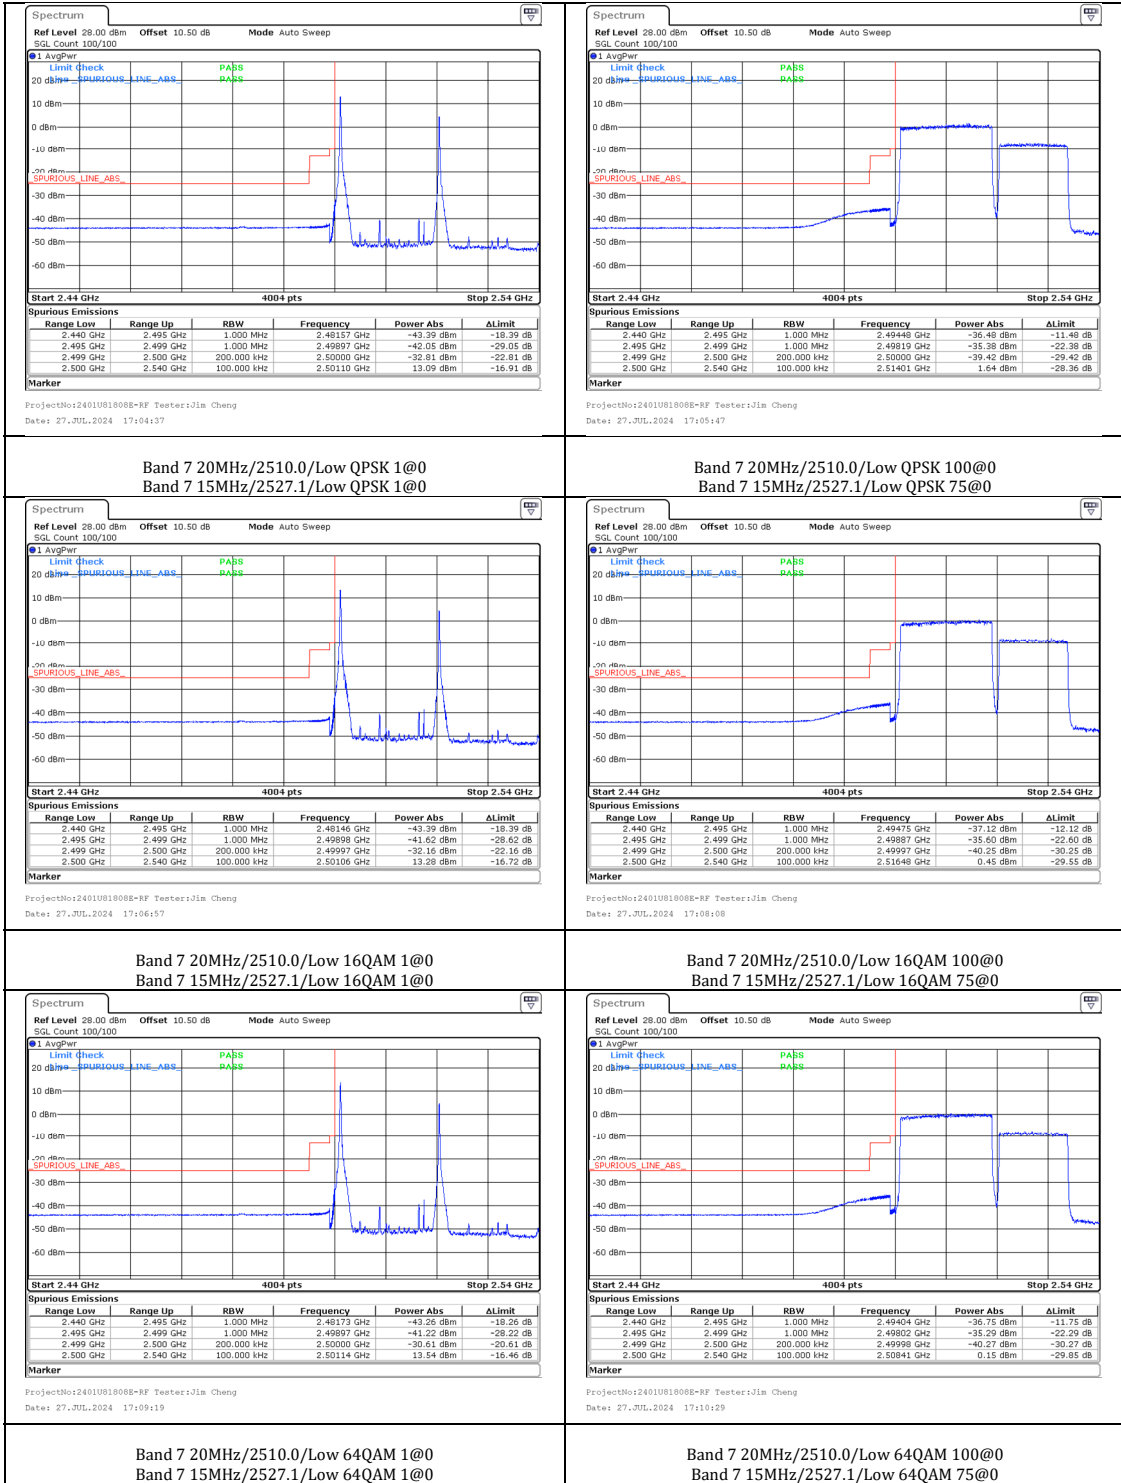

Band 7 20MHz/2510.0/Low QPSK 1@0 Band 7 20MHz/2510.0/Low QPSK 100@0
 Band 7 10MHz/2524.4/Low QPSK 1@0 Band 7 10MHz/2524.4/Low QPSK 50@0

Band 7 20MHz/2510.0/Low 16QAM 1@0 Band 7 20MHz/2510.0/Low 16QAM 100@0
 Band 7 10MHz/2524.4/Low 16QAM 1@0 Band 7 10MHz/2524.4/Low 16QAM 50@0

Band 7 20MHz/2510.0/Low 64QAM 1@0 Band 7 20MHz/2510.0/Low 64QAM 100@0
 Band 7 10MHz/2524.4/Low 64QAM 1@0 Band 7 10MHz/2524.4/Low 64QAM 50@0

Band 38 20MHz/2580.0/Low QPSK 1@0
Band 38 20MHz/2599.8/Low QPSK 1@0

Band 38 20MHz/2580.0/Low QPSK 100@0
Band 38 20MHz/2599.8/Low QPSK 100@0

Band 38 20MHz/2580.0/Low 16QAM 1@0
Band 38 20MHz/2599.8/Low 16QAM 1@0

Band 38 20MHz/2580.0/Low 16QAM 100@0
Band 38 20MHz/2599.8/Low 16QAM 100@0