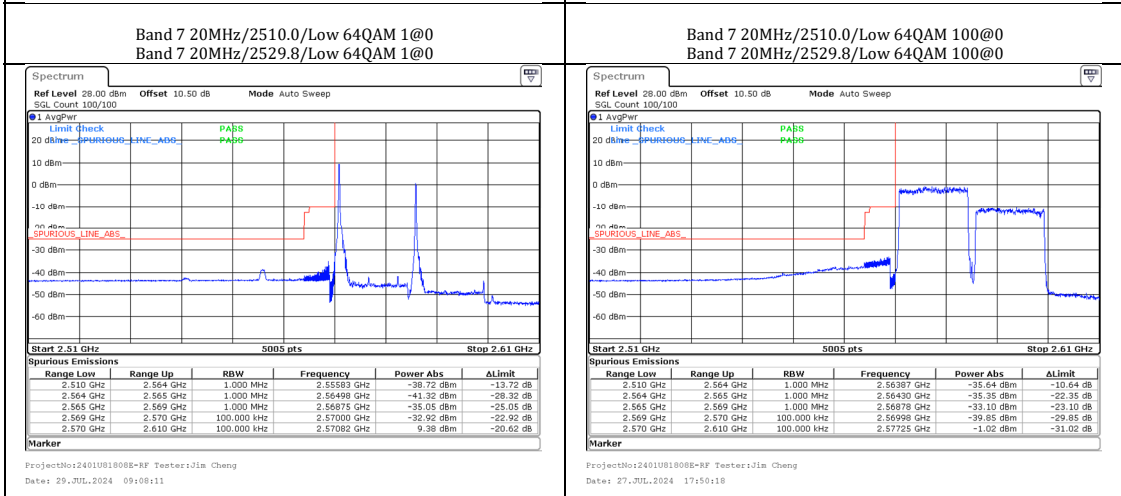

Band 7 20MHz/2510.0/Low 64QAM 1@0 Band 7 20MHz/2510.0/Low 64QAM 100@0
 Band 7 10MHz/2524.4/Low 64QAM 1@0 Band 7 10MHz/2524.4/Low 64QAM 50@0

Band 38 20MHz/2580.0/Low QPSK 1@0
Band 38 20MHz/2599.8/Low QPSK 1@0

Band 38 20MHz/2580.0/Low QPSK 100@0
Band 38 20MHz/2599.8/Low QPSK 100@0

Band 38 20MHz/2580.0/Low 16QAM 1@0
Band 38 20MHz/2599.8/Low 16QAM 1@0

Band 38 20MHz/2580.0/Low 16QAM 100@0
Band 38 20MHz/2599.8/Low 16QAM 100@0