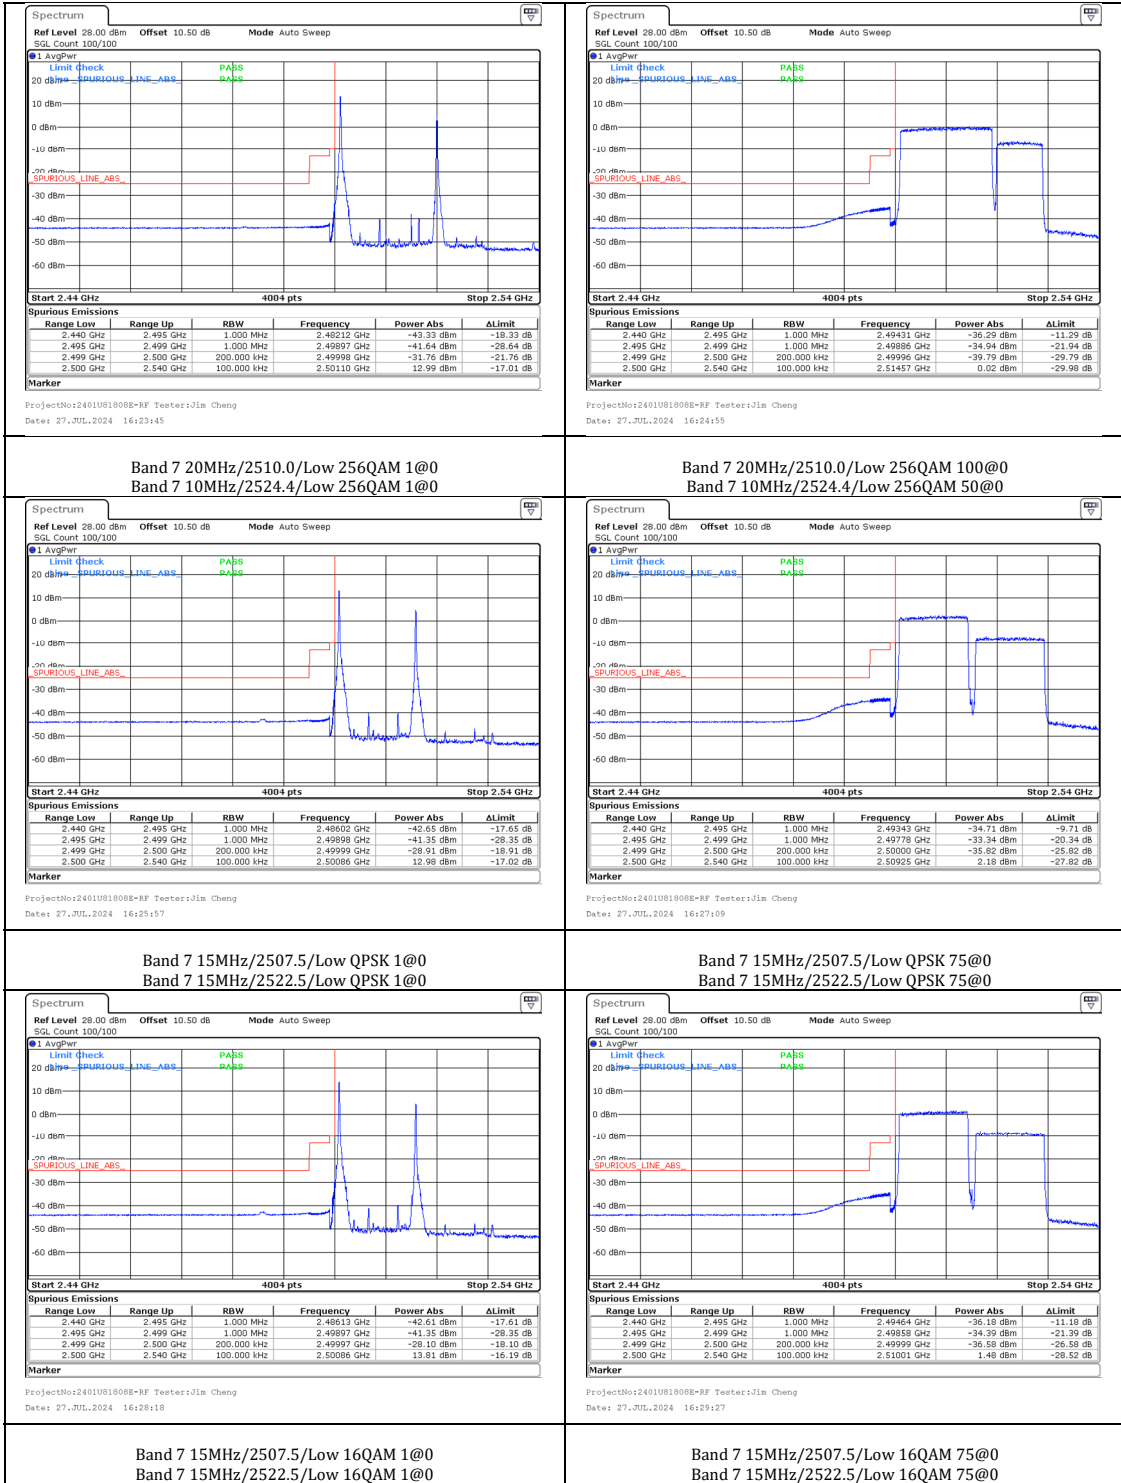

Band 7 20MHz/2510.0/Low QPSK 1@0 Band 7 20MHz/2510.0/Low QPSK 100@0
 Band 7 10MHz/2524.4/Low QPSK 1@0 Band 7 10MHz/2524.4/Low QPSK 50@0

Band 7 20MHz/2510.0/Low 16QAM 1@0 Band 7 20MHz/2510.0/Low 16QAM 100@0
 Band 7 10MHz/2524.4/Low 16QAM 1@0 Band 7 10MHz/2524.4/Low 16QAM 50@0

Band 7 20MHz/2510.0/Low 64QAM 1@0 Band 7 20MHz/2510.0/Low 64QAM 100@0
 Band 7 10MHz/2524.4/Low 64QAM 1@0 Band 7 10MHz/2524.4/Low 64QAM 50@0

Band 38 20MHz/2580.0/Low QPSK 1@0
Band 38 20MHz/2599.8/Low QPSK 1@0

Band 38 20MHz/2580.0/Low QPSK 100@0
Band 38 20MHz/2599.8/Low QPSK 100@0

Band 38 20MHz/2580.0/Low 16QAM 1@0
Band 38 20MHz/2599.8/Low 16QAM 1@0

Band 38 20MHz/2580.0/Low 16QAM 100@0
Band 38 20MHz/2599.8/Low 16QAM 100@0