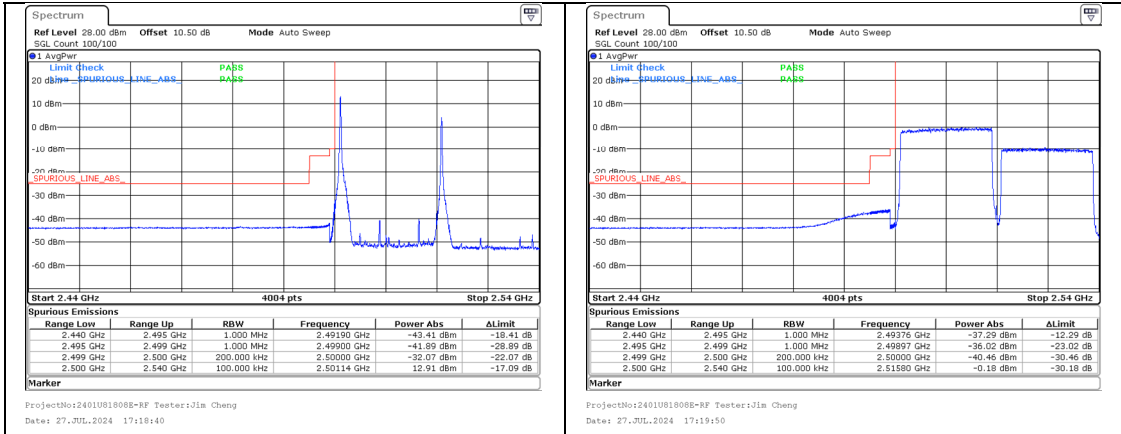

Band 7 20MHz/2510.0/Low 64QAM 1@0 Band 7 20MHz/2510.0/Low 64QAM 100@0
 Band 7 10MHz/2524.4/Low 64QAM 1@0 Band 7 10MHz/2524.4/Low 64QAM 50@0

Band 38 20MHz/2580.0/Low QPSK 1@0
Band 38 20MHz/2599.8/Low QPSK 1@0

Band 38 20MHz/2580.0/Low QPSK 100@0
Band 38 20MHz/2599.8/Low QPSK 100@0

Band 38 20MHz/2580.0/Low 16QAM 1@0
Band 38 20MHz/2599.8/Low 16QAM 1@0

Band 38 20MHz/2580.0/Low 16QAM 100@0
Band 38 20MHz/2599.8/Low 16QAM 100@0