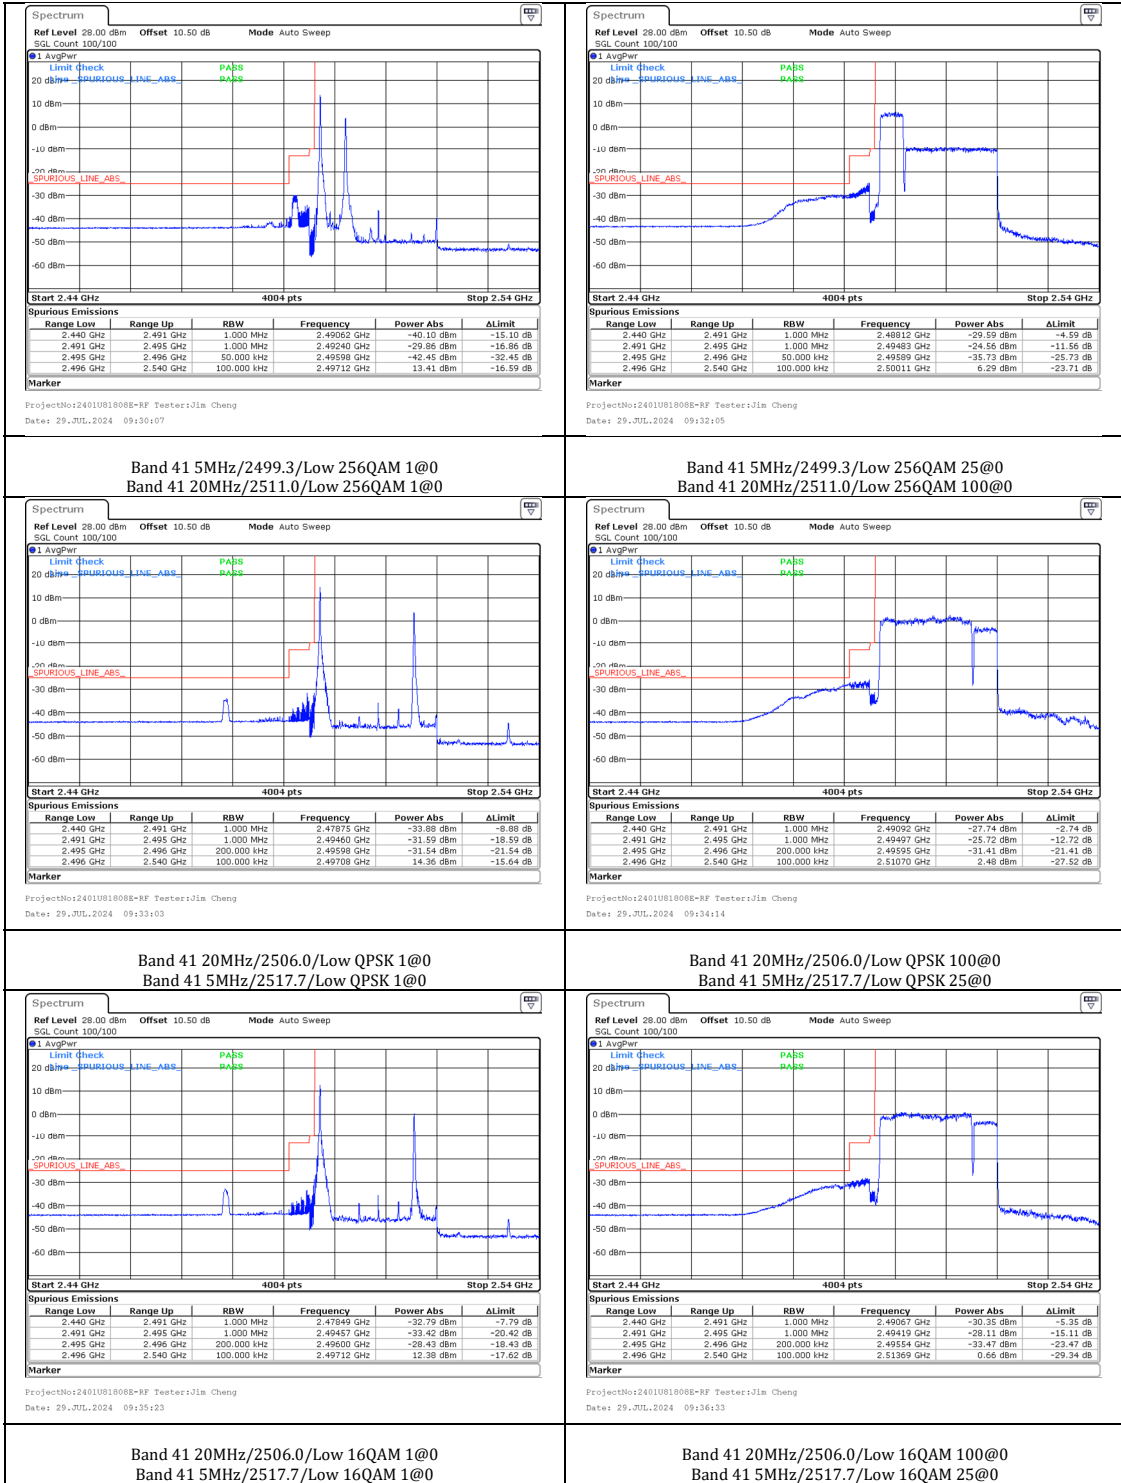

Band 7 20MHz/2510.0/Low QPSK 1@0 Band 7 20MHz/2510.0/Low QPSK 100@0
 Band 7 10MHz/2524.4/Low QPSK 1@0 Band 7 10MHz/2524.4/Low QPSK 50@0

Band 7 20MHz/2510.0/Low 16QAM 1@0 Band 7 20MHz/2510.0/Low 16QAM 100@0
 Band 7 10MHz/2524.4/Low 16QAM 1@0 Band 7 10MHz/2524.4/Low 16QAM 50@0

Band 7 20MHz/2510.0/Low 64QAM 1@0 Band 7 20MHz/2510.0/Low 64QAM 100@0
 Band 7 10MHz/2524.4/Low 64QAM 1@0 Band 7 10MHz/2524.4/Low 64QAM 50@0

Band 38 20MHz/2580.0/Low QPSK 1@0
Band 38 20MHz/2599.8/Low QPSK 1@0

Band 38 20MHz/2580.0/Low 64QAM 1@0
Band 38 20MHz/2599.8/Low 64QAM 1@0

Band 38 20MHz/2580.0/Low 64QAM 100@0
Band 38 20MHz/2599.8/Low 64QAM 100@0

Band 38 20MHz/2580.0/Low 256QAM 1@0
Band 38 20MHz/2599.8/Low 256QAM 1@0

Band 38 20MHz/2580.0/Low 256QAM 100@0
Band 38 20MHz/2599.8/Low 256QAM 100@0

Band 41 20MHz/2506.0/Low QPSK 1@0
 Band 41 10MHz/2520.4/Low QPSK 1@0

Band 41 20MHz/2506.0/Low 16QAM 1@0
 Band 41 10MHz/2520.4/Low 16QAM 1@0