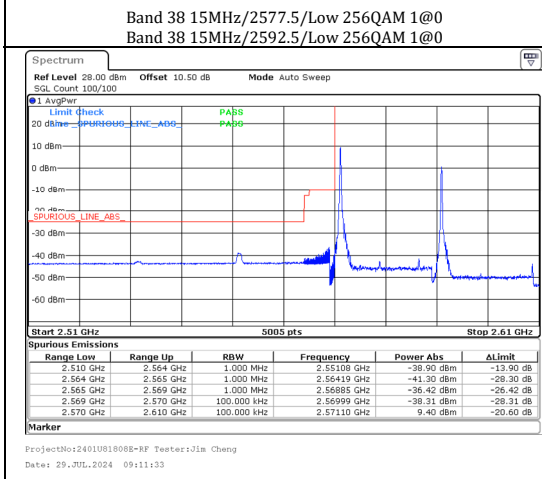

Band 7 20MHz/2510.0/Low 64QAM 1@0 Band 7 20MHz/2510.0/Low 64QAM 100@0
 Band 7 10MHz/2524.4/Low 64QAM 1@0 Band 7 10MHz/2524.4/Low 64QAM 50@0

Band 38 20MHz/2580.0/Low QPSK 1@0
Band 38 20MHz/2599.8/Low QPSK 1@0

Band 38 20MHz/2580.0/Low QPSK 100@0
Band 38 20MHz/2599.8/Low QPSK 100@0

Band 38 20MHz/2580.0/Low 16QAM 1@0
Band 38 20MHz/2599.8/Low 16QAM 1@0

Band 38 20MHz/2580.0/Low 16QAM 100@0
Band 38 20MHz/2599.8/Low 16QAM 100@0