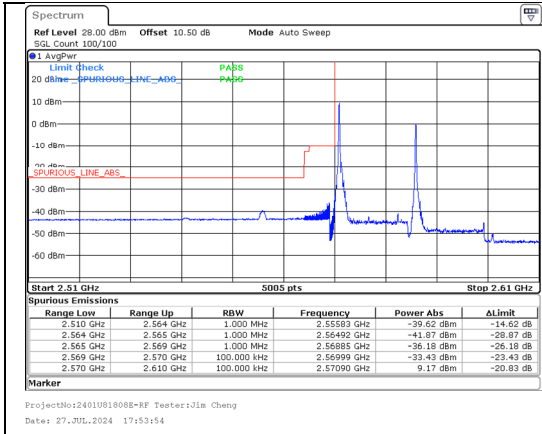

Band 7 20MHz/2510.0/Low 64QAM 1@0 Band 7 20MHz/2510.0/Low 64QAM 100@0
 Band 7 10MHz/2524.4/Low 64QAM 1@0 Band 7 10MHz/2524.4/Low 64QAM 50@0

Band 38 20MHz/2580.0/Low QPSK 1@0
Band 38 20MHz/2599.8/Low QPSK 1@0

Band 38 20MHz/2580.0/Low QPSK 100@0
Band 38 20MHz/2599.8/Low QPSK 100@0

Band 38 20MHz/2580.0/Low 16QAM 1@0
Band 38 20MHz/2599.8/Low 16QAM 1@0

Band 38 20MHz/2580.0/Low 16QAM 100@0
Band 38 20MHz/2599.8/Low 16QAM 100@0