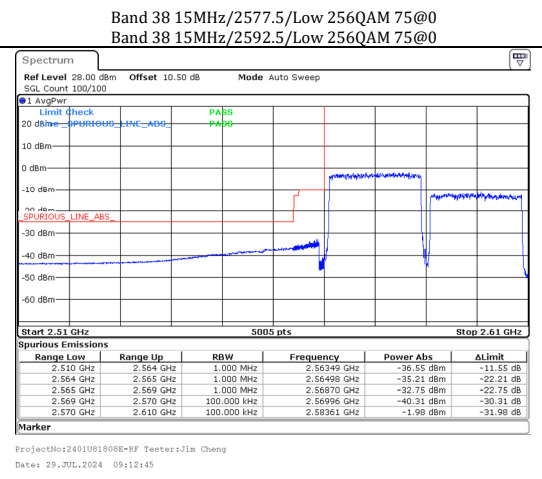

Band 7 20MHz/2510.0/Low 64QAM 1@0 Band 7 20MHz/2510.0/Low 64QAM 100@0
 Band 7 10MHz/2524.4/Low 64QAM 1@0 Band 7 10MHz/2524.4/Low 64QAM 50@0

Band 38 20MHz/2580.0/Low QPSK 1@0
Band 38 20MHz/2599.8/Low QPSK 1@0

Band 38 20MHz/2580.0/Low QPSK 100@0
Band 38 20MHz/2599.8/Low QPSK 100@0

Band 38 20MHz/2580.0/Low 16QAM 1@0
Band 38 20MHz/2599.8/Low 16QAM 1@0

Band 38 20MHz/2580.0/Low 16QAM 100@0
Band 38 20MHz/2599.8/Low 16QAM 100@0