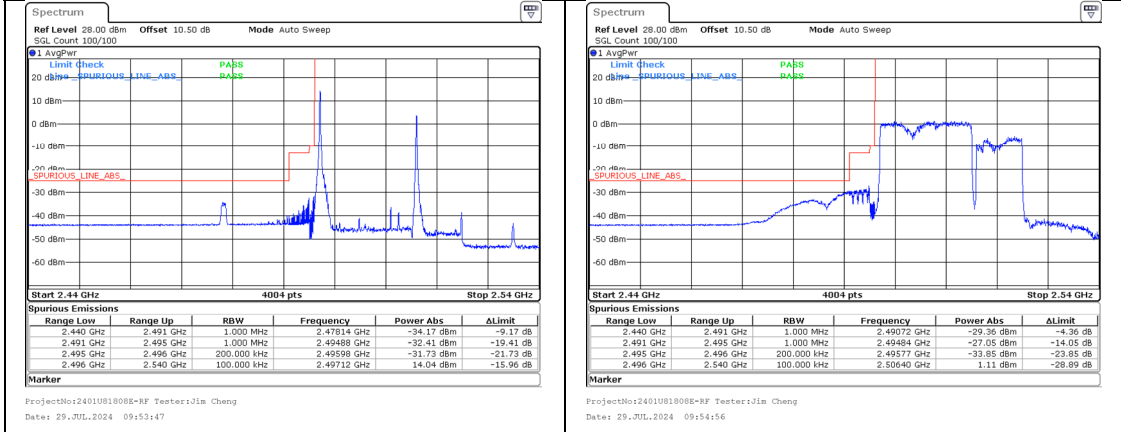

Band 38 20MHz/2580.0/Low 256QAM 100@0
Band 38 20MHz/2599.8/Low 256QAM 100@0

Band 41 20MHz/2506.0/Low QPSK 1@0
 Band 41 10MHz/2520.4/Low QPSK 1@0

Band 41 20MHz/2506.0/Low 16QAM 1@0
 Band 41 10MHz/2520.4/Low 16QAM 1@0