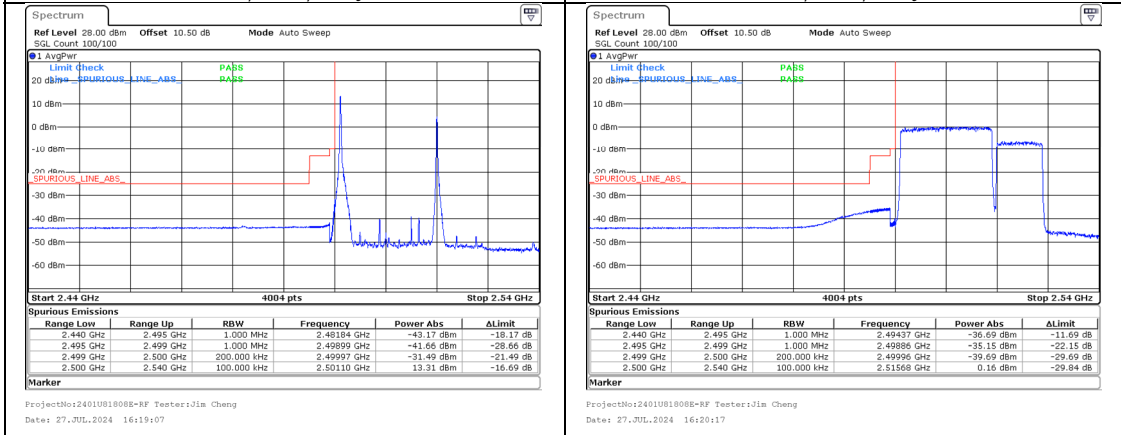

Band 7 20MHz/2510.0/Low QPSK 1@0 Band 7 20MHz/2510.0/Low QPSK 100@0
 Band 7 10MHz/2524.4/Low QPSK 1@0 Band 7 10MHz/2524.4/Low QPSK 50@0

Band 7 20MHz/2510.0/Low 16QAM 1@0 Band 7 20MHz/2510.0/Low 16QAM 100@0
 Band 7 10MHz/2524.4/Low 16QAM 1@0 Band 7 10MHz/2524.4/Low 16QAM 50@0

Band 7 20MHz/2510.0/Low 64QAM 1@0 Band 7 20MHz/2510.0/Low 64QAM 100@0
 Band 7 10MHz/2524.4/Low 64QAM 1@0 Band 7 10MHz/2524.4/Low 64QAM 50@0

Band 38 20MHz/2580.0/Low QPSK 1@0
Band 38 20MHz/2599.8/Low QPSK 1@0