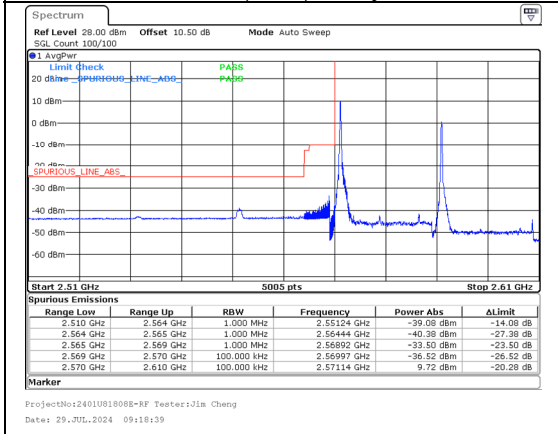

Band 38 20MHz/2580.0/Low QPSK 100@0
Band 38 20MHz/2599.8/Low QPSK 100@0

Band 38 20MHz/2580.0/Low 16QAM 1@0
Band 38 20MHz/2599.8/Low 16QAM 1@0

Band 38 20MHz/2580.0/Low 16QAM 100@0
Band 38 20MHz/2599.8/Low 16QAM 100@0

Band 38 20MHz/2580.0/Low 64QAM 1@0
Band 38 20MHz/2599.8/Low 64QAM 1@0

Band 38 20MHz/2580.0/Low 64QAM 100@0
Band 38 20MHz/2599.8/Low 64QAM 100@0

Band 38 20MHz/2580.0/Low 256QAM 1@0
Band 38 20MHz/2599.8/Low 256QAM 1@0