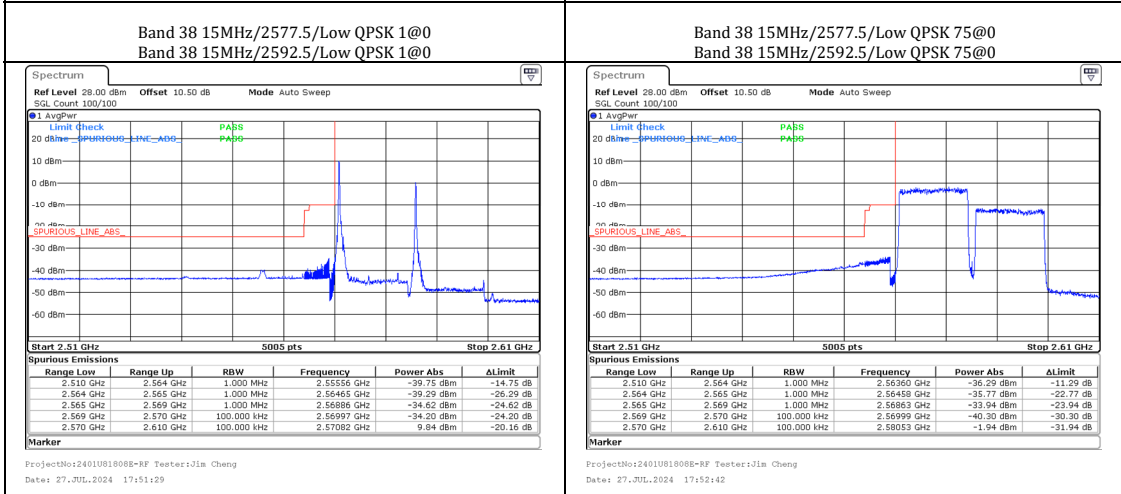

Band 7 20MHz/2510.0/Low 64QAM 1@0 Band 7 20MHz/2510.0/Low 64QAM 100@0
 Band 7 10MHz/2524.4/Low 64QAM 1@0 Band 7 10MHz/2524.4/Low 64QAM 50@0

Band 38 20MHz/2580.0/Low QPSK 1@0
Band 38 20MHz/2599.8/Low QPSK 1@0

Band 38 20MHz/2580.0/Low QPSK 100@0
Band 38 20MHz/2599.8/Low QPSK 100@0

Band 38 20MHz/2580.0/Low 16QAM 1@0
Band 38 20MHz/2599.8/Low 16QAM 1@0

Band 38 20MHz/2580.0/Low 16QAM 100@0
Band 38 20MHz/2599.8/Low 16QAM 100@0