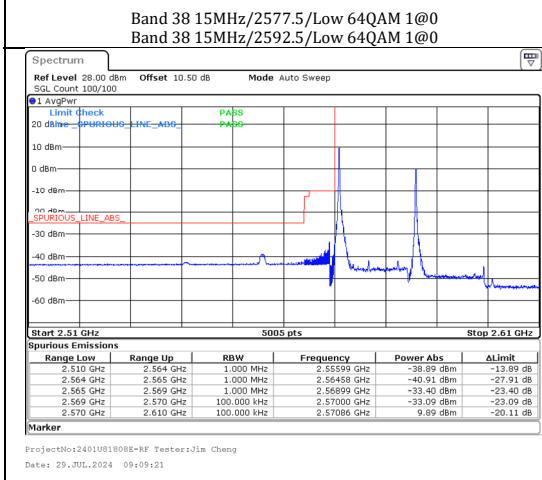

Band 7 20MHz/2510.0/Low 64QAM 1@0 Band 7 20MHz/2510.0/Low 64QAM 100@0
 Band 7 10MHz/2524.4/Low 64QAM 1@0 Band 7 10MHz/2524.4/Low 64QAM 50@0

Band 38 20MHz/2580.0/Low QPSK 1@0
Band 38 20MHz/2599.8/Low QPSK 1@0

Band 38 20MHz/2580.0/Low QPSK 100@0
Band 38 20MHz/2599.8/Low QPSK 100@0

Band 38 20MHz/2580.0/Low 16QAM 1@0
Band 38 20MHz/2599.8/Low 16QAM 1@0

Band 38 20MHz/2580.0/Low 16QAM 100@0
Band 38 20MHz/2599.8/Low 16QAM 100@0