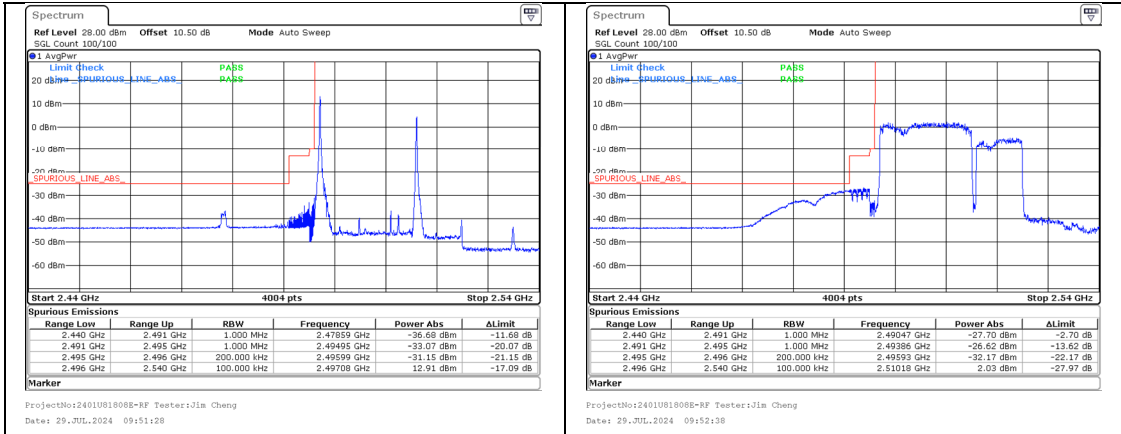

Band 41 20MHz/2506.0/Low QPSK 1@0
Band 41 10MHz/2520.4/Low QPSK 1@0