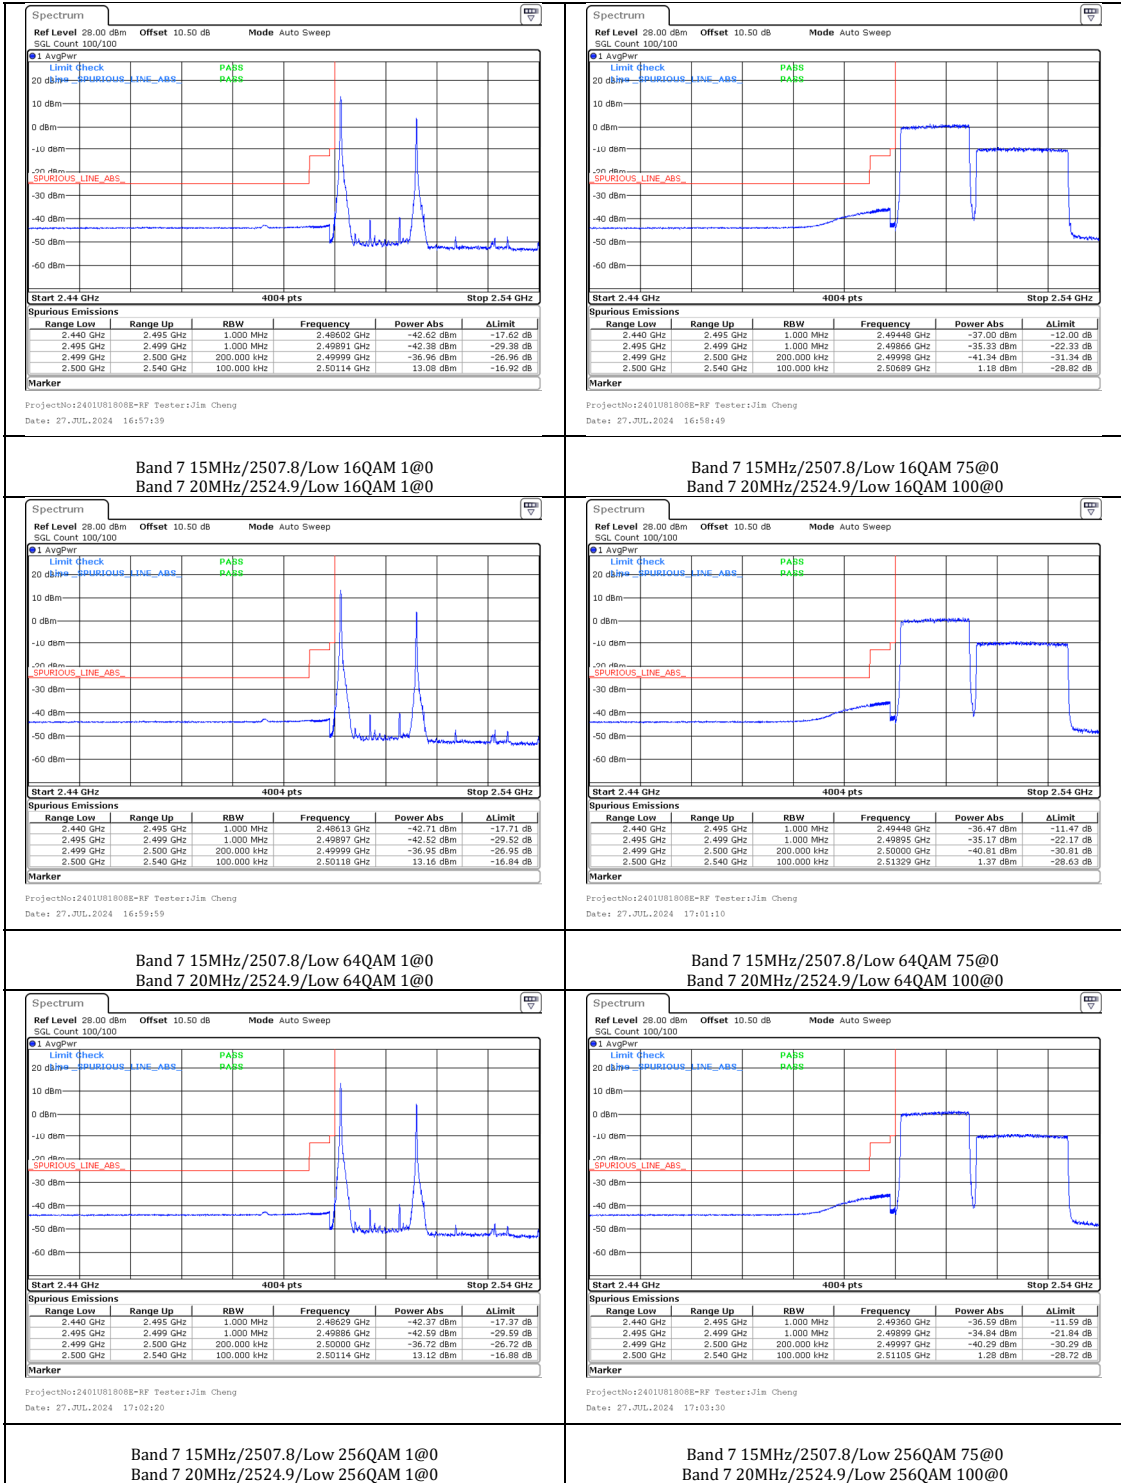

Band 7 20MHz/2510.0/Low QPSK 1@0 Band 7 20MHz/2510.0/Low QPSK 100@0
 Band 7 10MHz/2524.4/Low QPSK 1@0 Band 7 10MHz/2524.4/Low QPSK 50@0

Band 7 20MHz/2510.0/Low 16QAM 1@0 Band 7 20MHz/2510.0/Low 16QAM 100@0
 Band 7 10MHz/2524.4/Low 16QAM 1@0 Band 7 10MHz/2524.4/Low 16QAM 50@0

Band 7 20MHz/2510.0/Low 64QAM 1@0 Band 7 20MHz/2510.0/Low 64QAM 100@0
 Band 7 10MHz/2524.4/Low 64QAM 1@0 Band 7 10MHz/2524.4/Low 64QAM 50@0

Band 38 20MHz/2580.0/Low QPSK 1@0
Band 38 20MHz/2599.8/Low QPSK 1@0

Band 38 20MHz/2580.0/Low QPSK 100@0
Band 38 20MHz/2599.8/Low QPSK 100@0

Band 38 20MHz/2580.0/Low 16QAM 1@0
Band 38 20MHz/2599.8/Low 16QAM 1@0

Band 38 20MHz/2580.0/Low 16QAM 100@0
Band 38 20MHz/2599.8/Low 16QAM 100@0