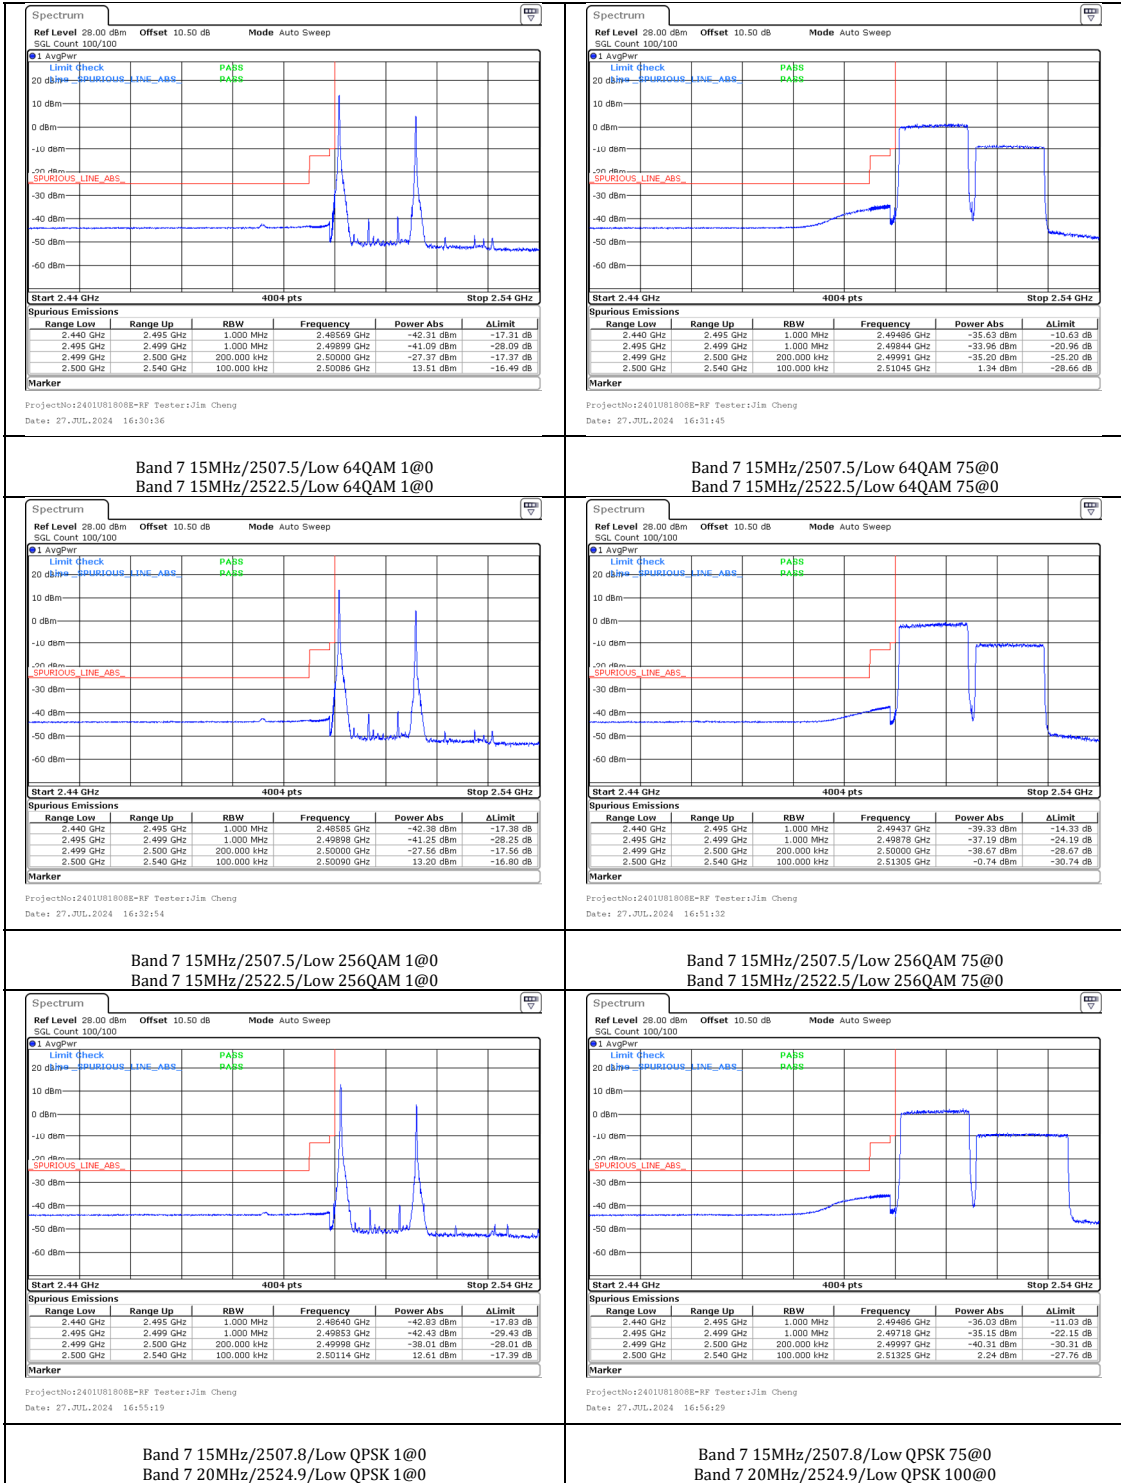

Band 7 20MHz/2510.0/Low QPSK 1@0 Band 7 20MHz/2510.0/Low QPSK 100@0
 Band 7 10MHz/2524.4/Low QPSK 1@0 Band 7 10MHz/2524.4/Low QPSK 50@0

Band 7 20MHz/2510.0/Low 16QAM 1@0 Band 7 20MHz/2510.0/Low 16QAM 100@0
 Band 7 10MHz/2524.4/Low 16QAM 1@0 Band 7 10MHz/2524.4/Low 16QAM 50@0

Band 7 20MHz/2510.0/Low 64QAM 1@0 Band 7 20MHz/2510.0/Low 64QAM 100@0
 Band 7 10MHz/2524.4/Low 64QAM 1@0 Band 7 10MHz/2524.4/Low 64QAM 50@0

Band 38 20MHz/2580.0/Low QPSK 1@0
Band 38 20MHz/2599.8/Low QPSK 1@0

Band 38 20MHz/2580.0/Low QPSK 100@0
Band 38 20MHz/2599.8/Low QPSK 100@0

Band 38 20MHz/2580.0/Low 16QAM 1@0
Band 38 20MHz/2599.8/Low 16QAM 1@0

Band 38 20MHz/2580.0/Low 16QAM 100@0
Band 38 20MHz/2599.8/Low 16QAM 100@0