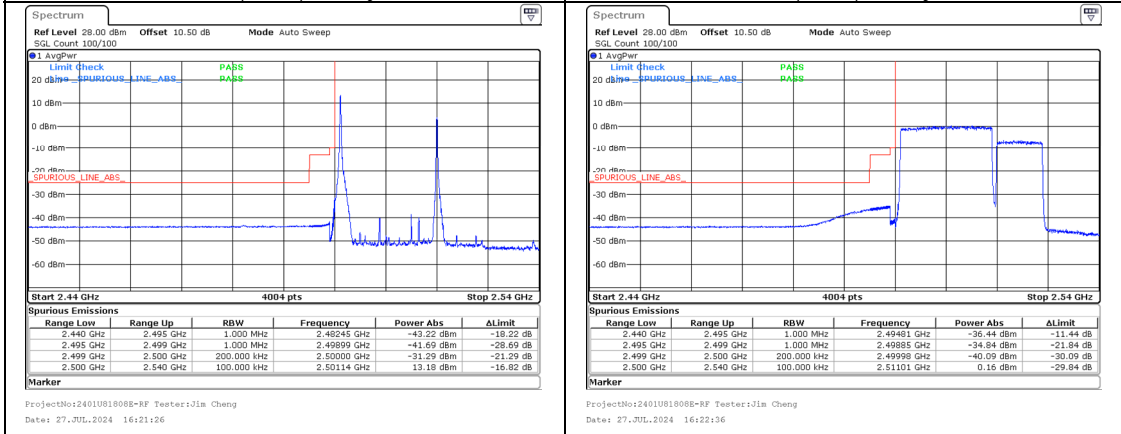

Band 7 20MHz/2510.0/Low QPSK 1@0 Band 7 20MHz/2510.0/Low QPSK 100@0
 Band 7 10MHz/2524.4/Low QPSK 1@0 Band 7 10MHz/2524.4/Low QPSK 50@0

Band 7 20MHz/2510.0/Low 16QAM 1@0 Band 7 20MHz/2510.0/Low 16QAM 100@0
 Band 7 10MHz/2524.4/Low 16QAM 1@0 Band 7 10MHz/2524.4/Low 16QAM 50@0

Band 7 20MHz/2510.0/Low 64QAM 1@0 Band 7 20MHz/2510.0/Low 64QAM 100@0
 Band 7 10MHz/2524.4/Low 64QAM 1@0 Band 7 10MHz/2524.4/Low 64QAM 50@0

Band 38 20MHz/2580.0/Low QPSK 1@0
Band 38 20MHz/2599.8/Low QPSK 1@0