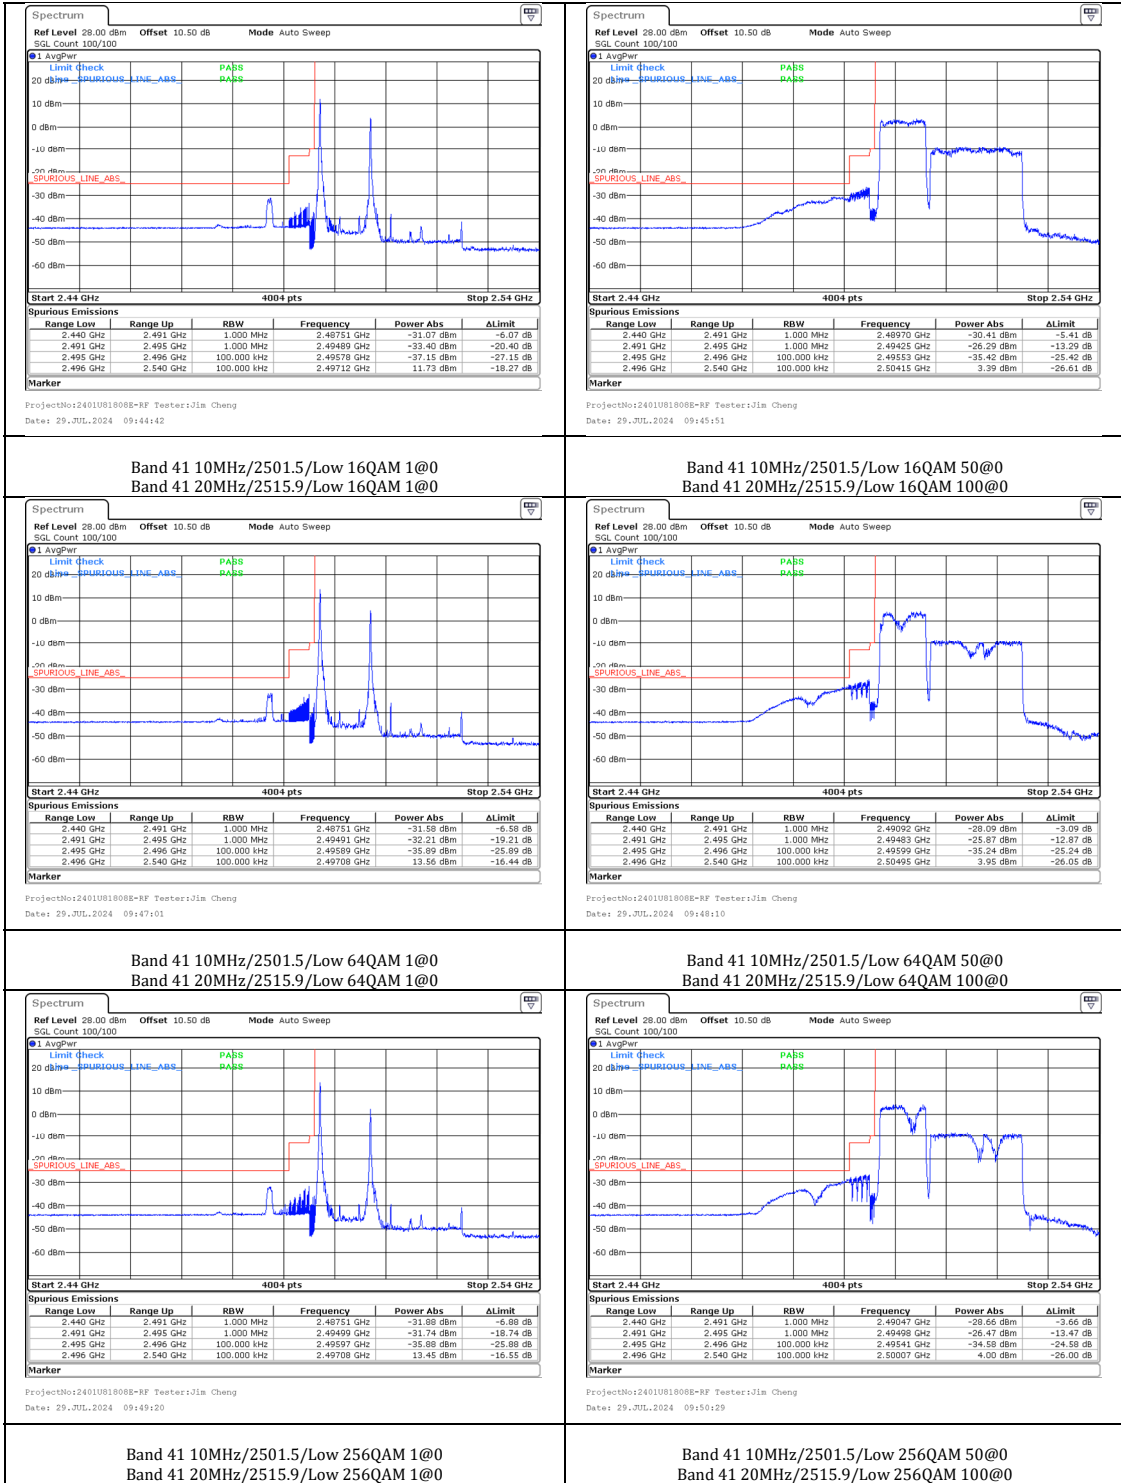

Band 7 20MHz/2510.0/Low 64QAM 1@0 Band 7 20MHz/2510.0/Low 64QAM 100@0
 Band 7 10MHz/2524.4/Low 64QAM 1@0 Band 7 10MHz/2524.4/Low 64QAM 50@0

Band 38 20MHz/2580.0/Low QPSK 1@0
Band 38 20MHz/2599.8/Low QPSK 1@0

Band 38 20MHz/2580.0/Low QPSK 100@0
Band 38 20MHz/2599.8/Low QPSK 100@0

Band 38 20MHz/2580.0/Low 16QAM 1@0
Band 38 20MHz/2599.8/Low 16QAM 1@0

Band 38 20MHz/2580.0/Low 16QAM 100@0
Band 38 20MHz/2599.8/Low 16QAM 100@0

Band 38 20MHz/2580.0/Low 64QAM 1@0
Band 38 20MHz/2599.8/Low 64QAM 1@0

Band 38 20MHz/2580.0/Low 64QAM 100@0
Band 38 20MHz/2599.8/Low 64QAM 100@0

Band 38 20MHz/2580.0/Low 256QAM 1@0
Band 38 20MHz/2599.8/Low 256QAM 1@0

Band 38 20MHz/2580.0/Low 256QAM 100@0
Band 38 20MHz/2599.8/Low 256QAM 100@0

Band 41 20MHz/2506.0/Low QPSK 1@0
 Band 41 10MHz/2520.4/Low QPSK 1@0

Band 41 20MHz/2506.0/Low 16QAM 1@0
 Band 41 10MHz/2520.4/Low 16QAM 1@0