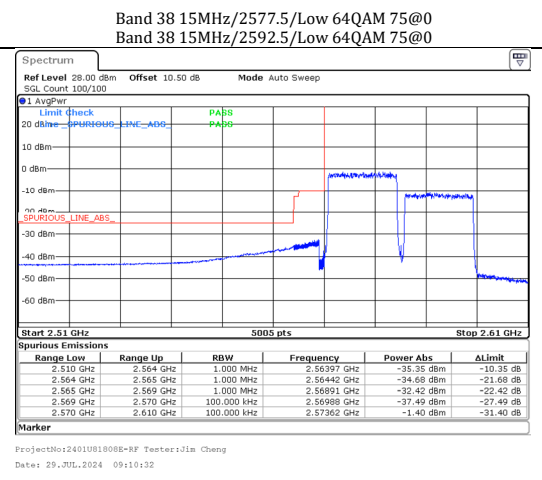

Band 7 20MHz/2510.0/Low 64QAM 1@0 Band 7 20MHz/2510.0/Low 64QAM 100@0
 Band 7 10MHz/2524.4/Low 64QAM 1@0 Band 7 10MHz/2524.4/Low 64QAM 50@0

Band 38 20MHz/2580.0/Low QPSK 1@0
Band 38 20MHz/2599.8/Low QPSK 1@0

Band 38 20MHz/2580.0/Low QPSK 100@0
Band 38 20MHz/2599.8/Low QPSK 100@0

Band 38 20MHz/2580.0/Low 16QAM 1@0
Band 38 20MHz/2599.8/Low 16QAM 1@0

Band 38 20MHz/2580.0/Low 16QAM 100@0
Band 38 20MHz/2599.8/Low 16QAM 100@0