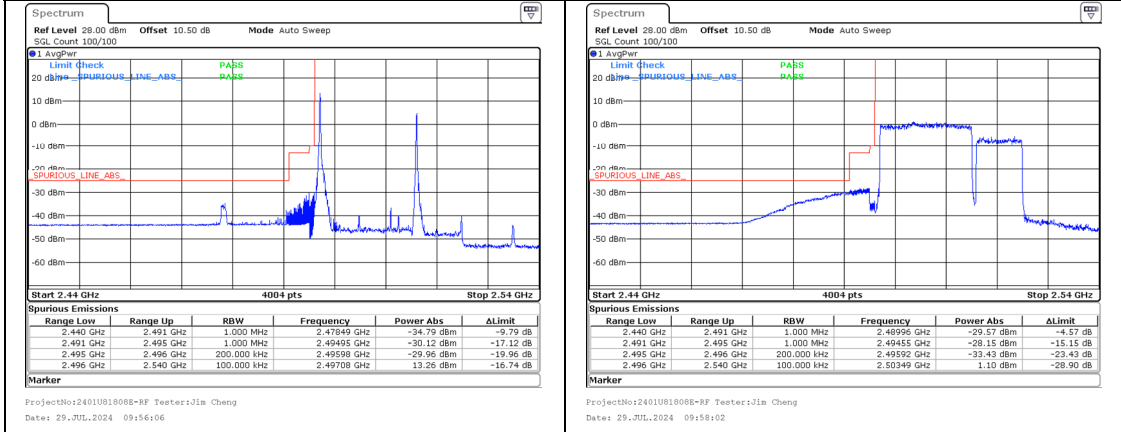

Band 38 20MHz/2580.0/Low 256QAM 100@0
Band 38 20MHz/2599.8/Low 256QAM 100@0

Band 41 20MHz/2506.0/Low QPSK 1@0
 Band 41 10MHz/2520.4/Low QPSK 1@0

Band 41 20MHz/2506.0/Low 16QAM 1@0
 Band 41 10MHz/2520.4/Low 16QAM 1@0