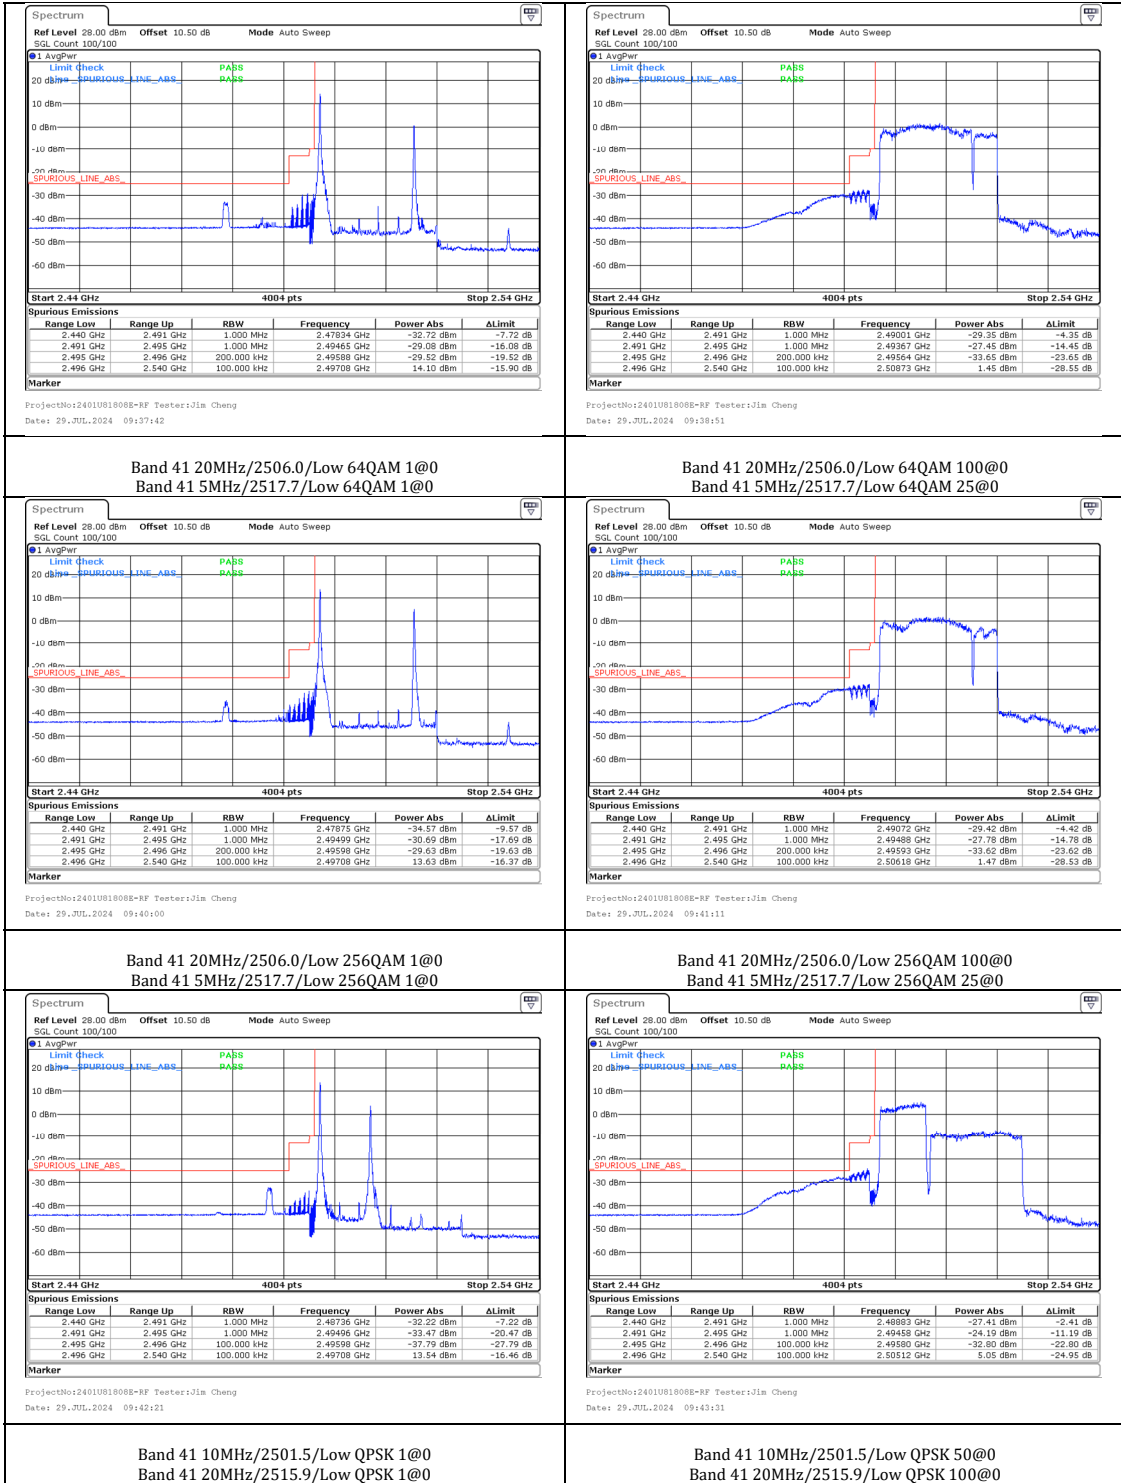

Band 7 20MHz/2510.0/Low QPSK 1@0 Band 7 20MHz/2510.0/Low QPSK 100@0
 Band 7 10MHz/2524.4/Low QPSK 1@0 Band 7 10MHz/2524.4/Low QPSK 50@0

Band 7 20MHz/2510.0/Low 16QAM 1@0 Band 7 20MHz/2510.0/Low 16QAM 100@0
 Band 7 10MHz/2524.4/Low 16QAM 1@0 Band 7 10MHz/2524.4/Low 16QAM 50@0

Band 7 20MHz/2510.0/Low 64QAM 1@0 Band 7 20MHz/2510.0/Low 64QAM 100@0
 Band 7 10MHz/2524.4/Low 64QAM 1@0 Band 7 10MHz/2524.4/Low 64QAM 50@0

Band 38 20MHz/2580.0/Low QPSK 1@0
Band 38 20MHz/2599.8/Low QPSK 1@0

Band 38 20MHz/2580.0/Low 64QAM 1@0
Band 38 20MHz/2599.8/Low 64QAM 1@0

Band 38 20MHz/2580.0/Low 64QAM 100@0
Band 38 20MHz/2599.8/Low 64QAM 100@0

Band 38 20MHz/2580.0/Low 256QAM 1@0
Band 38 20MHz/2599.8/Low 256QAM 1@0

Band 38 20MHz/2580.0/Low 256QAM 100@0
Band 38 20MHz/2599.8/Low 256QAM 100@0

Band 41 20MHz/2506.0/Low QPSK 1@0
 Band 41 10MHz/2520.4/Low QPSK 1@0

Band 41 20MHz/2506.0/Low 16QAM 1@0
 Band 41 10MHz/2520.4/Low 16QAM 1@0