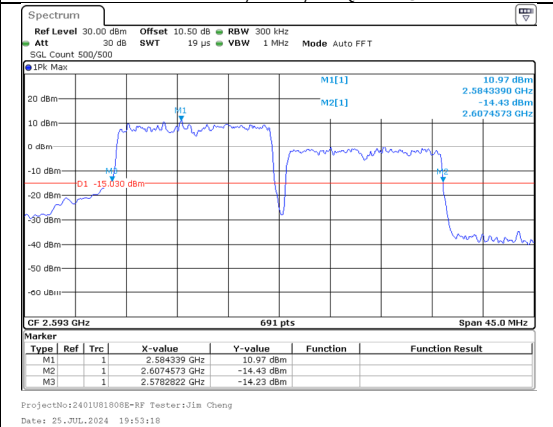

26%OBW
Band 41 15MHz/2585.5/Mid 16QAM 75@0
Band 41 15MHz/2600.5/Mid 16QAM 75@0