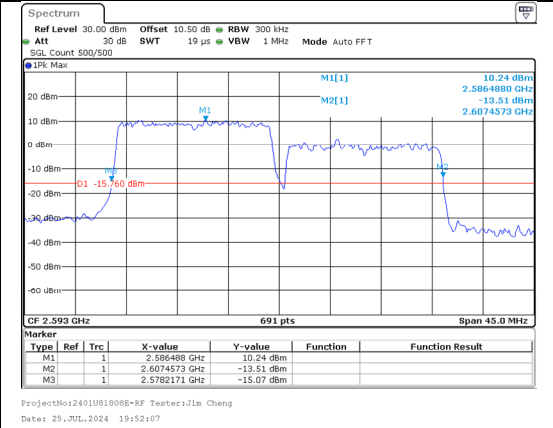

26%OBW
Band 41 15MHz/2585.5/Mid QPSK 75@0
Band 41 15MHz/2600.5/Mid QPSK 75@0