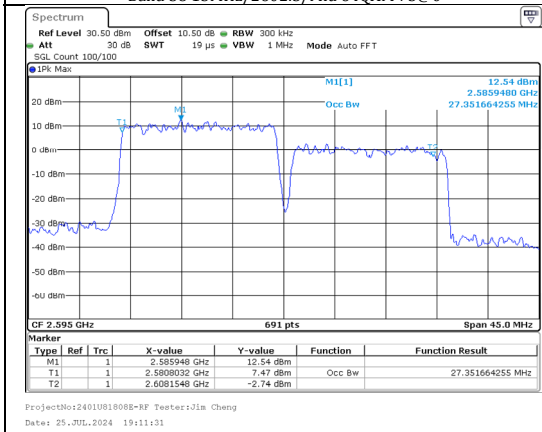

99%OBW
Band 38 15MHz/2587.5/Mid 64QAM 75@0
Band 38 15MHz/2602.5/Mid 64QAM 75@0

26%OBW
Band 38 15MHz/2587.5/Mid 64QAM 75@0
Band 38 15MHz/2602.5/Mid 64QAM 75@0

99%OBW
Band 38 15MHz/2587.5/Mid 256QAM 75@0
Band 38 15MHz/2602.5/Mid 256QAM 75@0