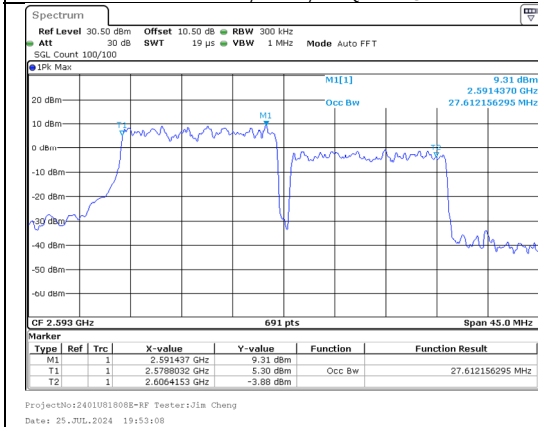

99%OBW
Band 41 15MHz/2585.5/Mid 16QAM 75@0
Band 41 15MHz/2600.5/Mid 16QAM 75@0