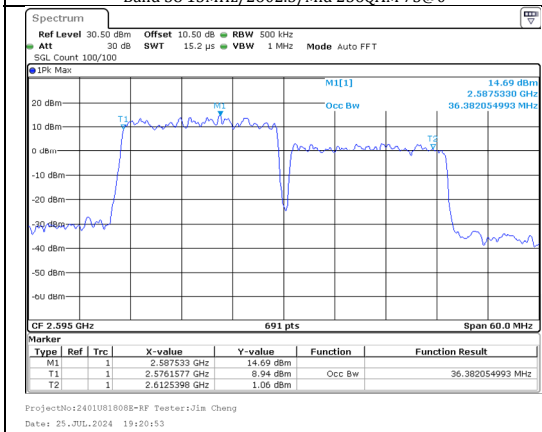

99%OBW
Band 38 20MHz/2585.1/Mid QPSK 100@0
Band 38 20MHz/2604.9/Mid QPSK 100@0