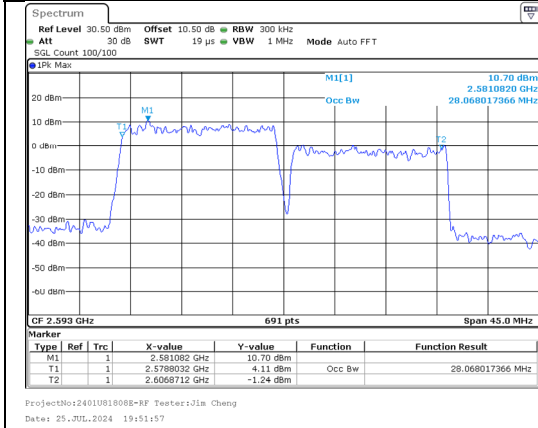

99%OBW
Band 41 15MHz/2585.5/Mid QPSK 75@0
Band 41 15MHz/2600.5/Mid QPSK 75@0