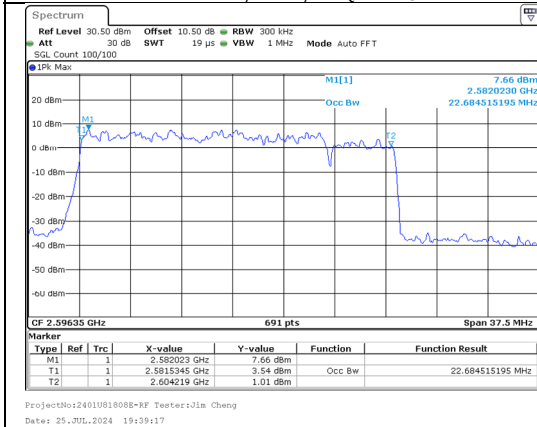

99%OBW
Band 41 20MHz/2590.5/Mid 16QAM 100@0
Band 41 5MHz/2602.2/Mid 16QAM 25@0