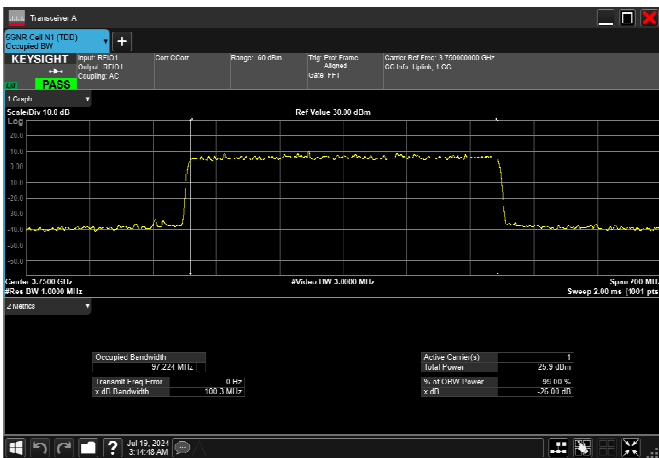

n78_3_100MHz_30kHz_3750MHz_CP-OFDM 64
QAM_RB273@0 97.224MHz