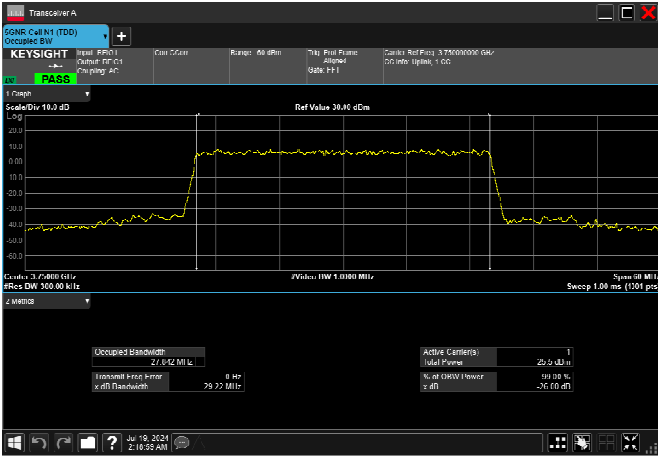

n78_3_30MHz_30kHz_3750MHz_CP-OFDM 256
QAM_RB78@0 27.756MHz

n78_3_30MHz_30kHz_3750MHz_CP-OFDM 16
QAM_RB78@0 27.842MHz