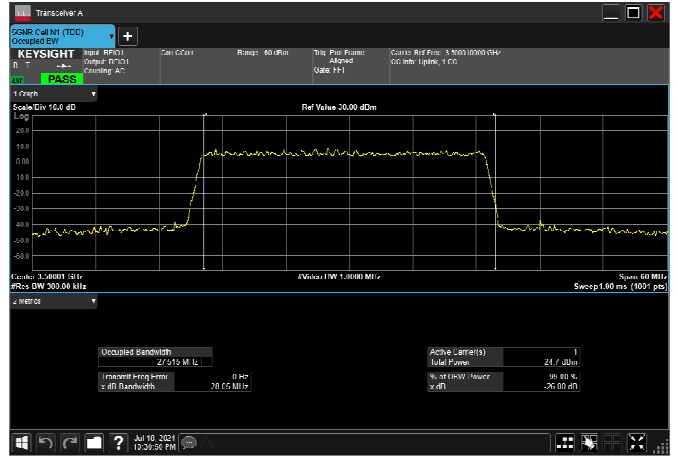

n78_1_30MHz_30kHz_3500MHz_DFT-s-OFDM
QPSK_RB75@0 27.540MHz

n78_1_30MHz_30kHz_3500MHz_DFT-s-OFDM 16
QAM_RB75@0 27.737MHz

n78_1_30MHz_30kHz_3500MHz_DFT-s-OFDM 64
QAM_RB75@0 27.748MHz

n78_1_30MHz_30kHz_3500MHz_DFT-s-OFDM 256
QAM_RB75@0 27.515MHz