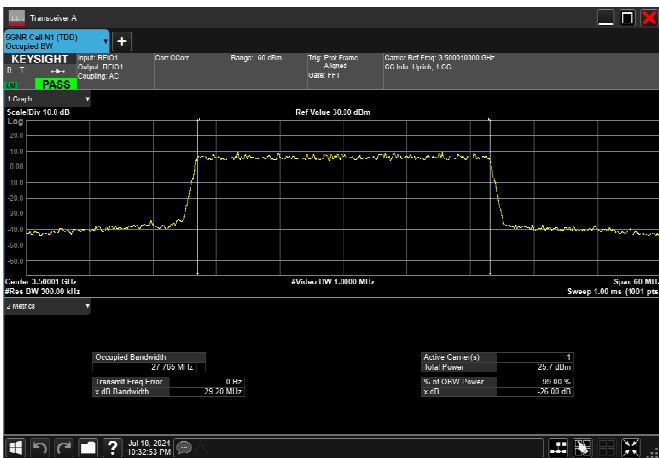

n78_1_40MHz_30kHz_3500MHz_DFT-s-OFDM $\pi/2$
BPSK_RB100@0 37.458MHz

n78_1_30MHz_30kHz_3500MHz_CP-OFDM 64
QAM_RB78@0 27.765MHz