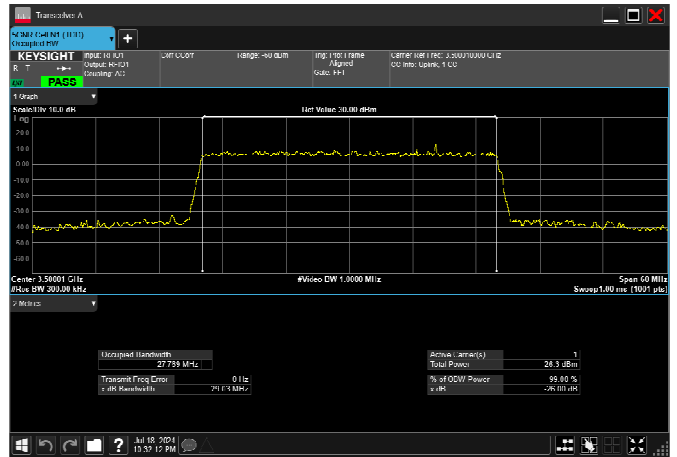

n78_1_30MHz_30kHz_3500MHz_CP-OFDM 256
QAM_RB78@0 27.751MHz

n78_1_30MHz_30kHz_3500MHz_CP-OFDM 16
QAM_RB78@0 27.769MHz