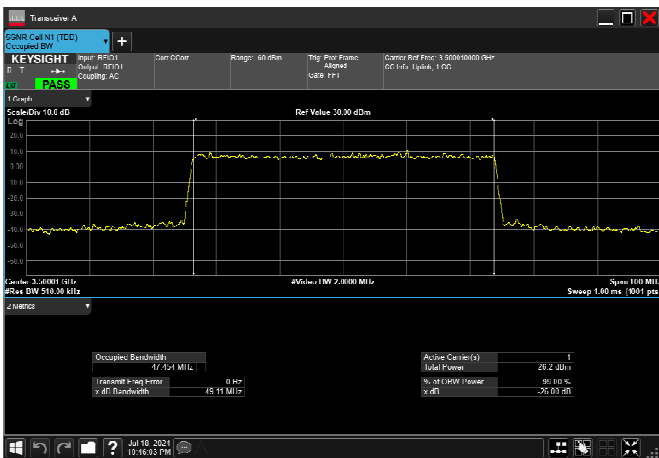

n78_1_50MHz_30kHz_3500MHz_CP-OFDM 64
QAM_RB133@0 47.454MHz