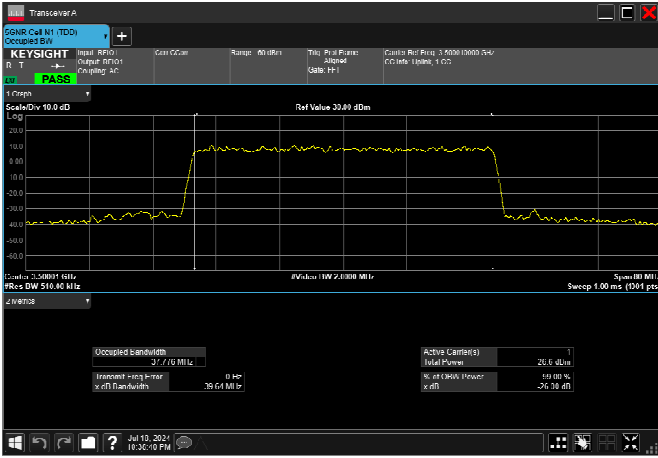

n78_1_40MHz_30kHz_3500MHz_CP-OFDM 256
QAM_RB106@0 37.781MHz

n78_1_40MHz_30kHz_3500MHz_CP-OFDM 16
QAM_RB106@0 37.776MHz