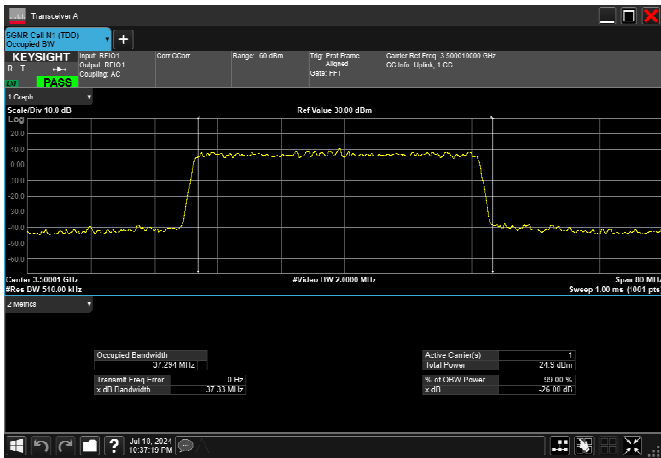

n78_1_40MHz_30kHz_3500MHz_CP-OFDM 16
QAM_RB106@0 37.776MHz

n78_1_40MHz_30kHz_3500MHz_DFT-s-OFDM 256
QAM_RB100@0 37.294MHz