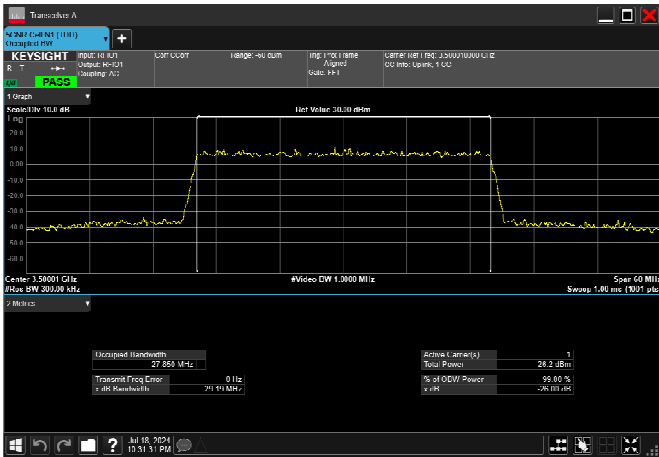

n78_1_30MHz_30kHz_3500MHz_CP-OFDM 64
QAM_RB78@0 27.765MHz

n78_1_30MHz_30kHz_3500MHz_CP-OFDM
QPSK_RB78@0 27.850MHz