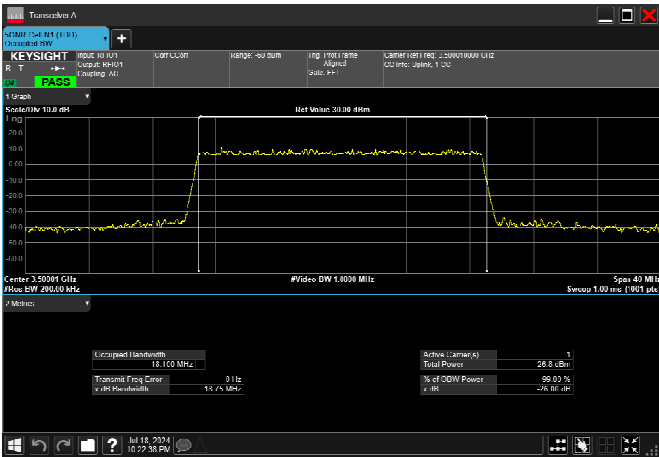

n78_1_20MHz_30kHz_3500MHz_DFT-s-OFDM 256
QAM_RB50@0 18.013MHz