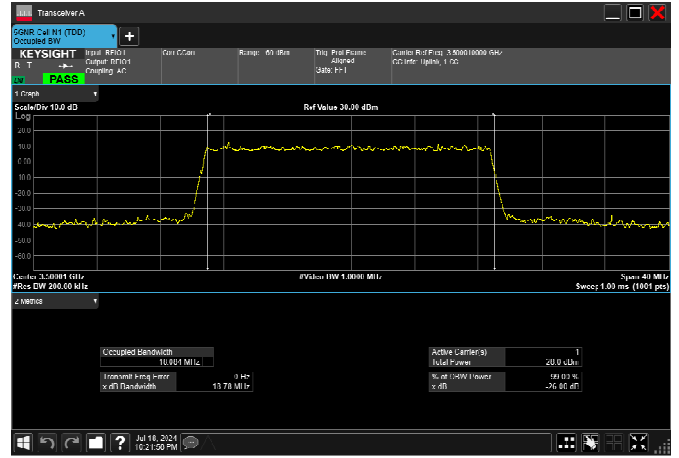

n78_1_20MHz_30kHz_3500MHz_DFT-s-OFDM 64
QAM_RB50@0 18.025MHz