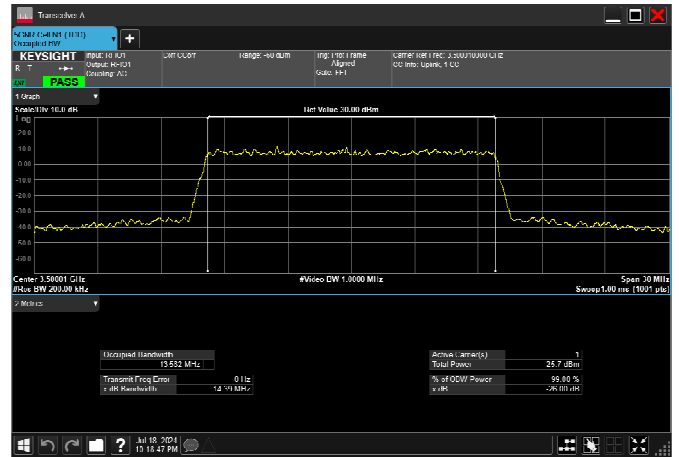

n78_1_15MHz_30kHz_3500MHz_CP-OFDM 256
QAM_RB38@0 13.525MHz