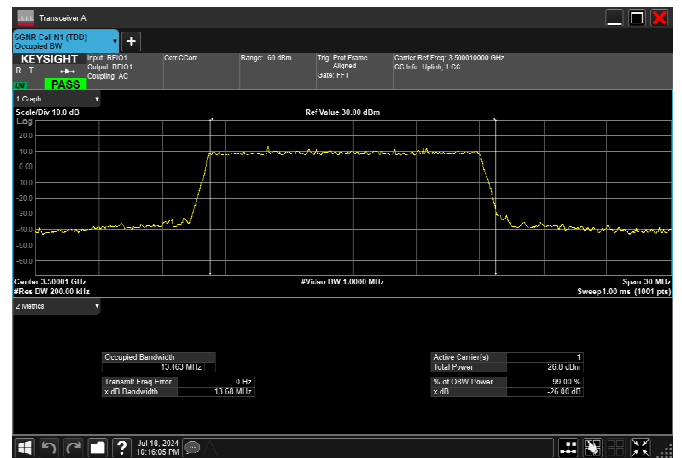

n78_1_15MHz_30kHz_3500MHz_DFT-s-OFDM 256
QAM_RB36@0 13.467MHz