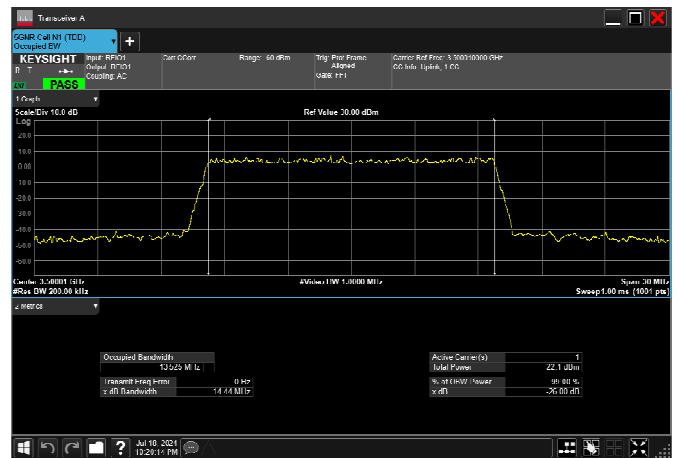

n78_1_15MHz_30kHz_3500MHz_CP-OFDM
QPSK_RB38@0 13.565MHz

n78_1_15MHz_30kHz_3500MHz_CP-OFDM 16
QAM_RB38@0 13.582MHz

n78_1_15MHz_30kHz_3500MHz_CP-OFDM 64
QAM_RB38@0 13.574MHz

n78_1_15MHz_30kHz_3500MHz_CP-OFDM 256
QAM_RB38@0 13.525MHz