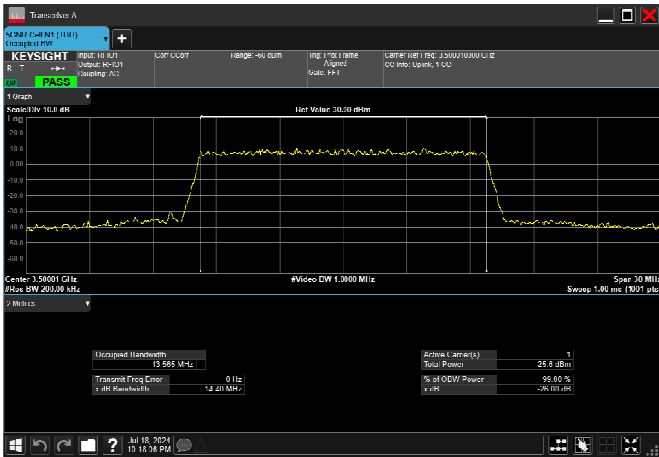

n78_1_15MHz_30kHz_3500MHz_CP-OFDM 64
QAM_RB38@0 13.574MHz