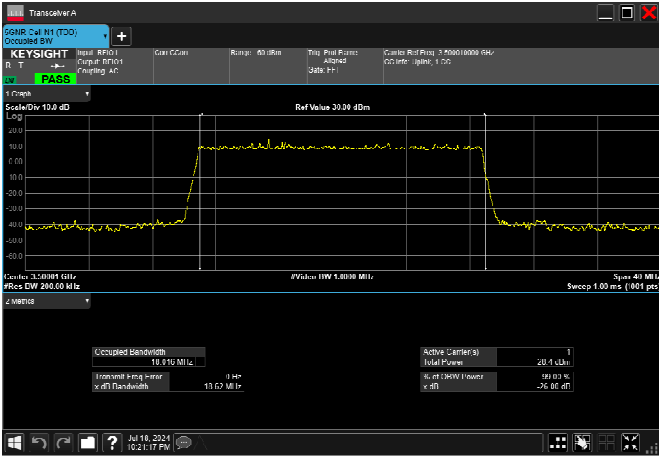

n78_1_20MHz_30kHz_3500MHz_DFT-s-OFDM 16
QAM_RB50@0 18.100MHz