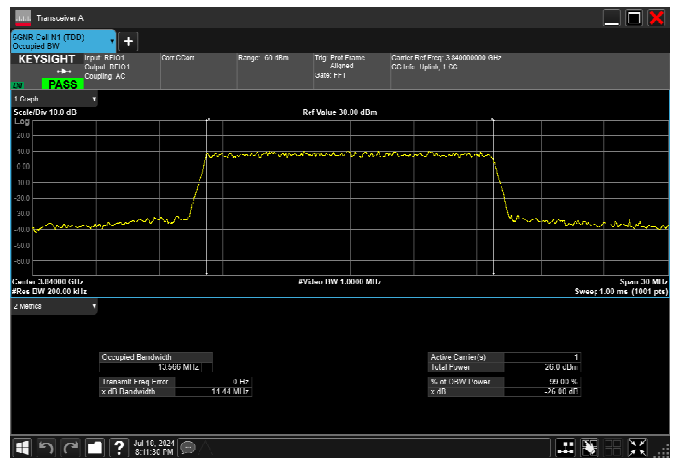

n77_3_15MHz_30kHz_3840MHz_DFT-s-OFDM 16
QAM_RB36@0 13.562MHz

n77_3_15MHz_30kHz_3840MHz_DFT-s-OFDM 64
QAM_RB36@0 13.465MHz

n77_3_15MHz_30kHz_3840MHz_DFT-s-OFDM 256
QAM_RB36@0 13.446MHz

n77_3_15MHz_30kHz_3840MHz_CP-OFDM
QPSK_RB38@0 13.566MHz