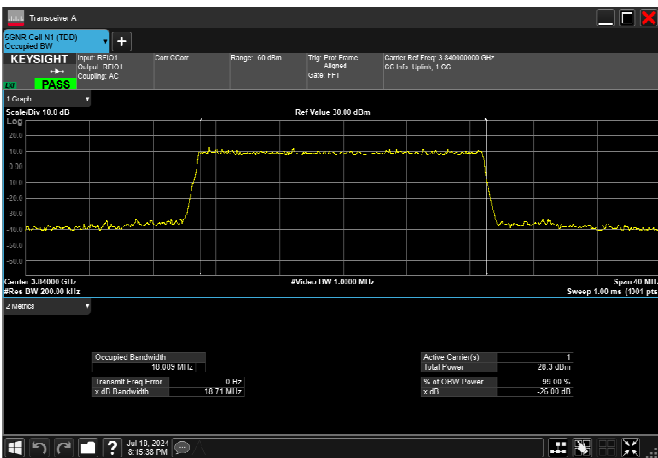

n77_3_20MHz_30kHz_3840MHz_DFT-s-OFDM 64
QAM_RB50@0 18.086MHz

n77_3_20MHz_30kHz_3840MHz_DFT-s-OFDM
QPSK_RB50@0 18.089MHz