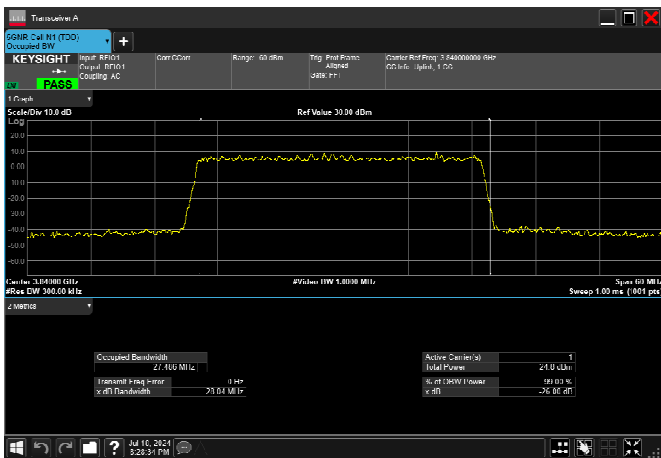

n77_3_30MHz_30kHz_3840MHz_DFT-s-OFDM 256
QAM_RB75@0 27.486MHz