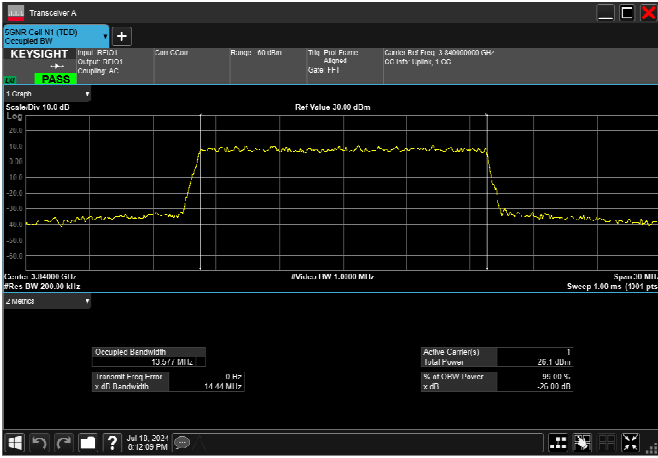

n77_3_15MHz_30kHz_3840MHz_CP-OFDM 256
QAM_RB38@0 13.526MHz

n77_3_15MHz_30kHz_3840MHz_CP-OFDM 16
QAM_RB38@0 13.577MHz