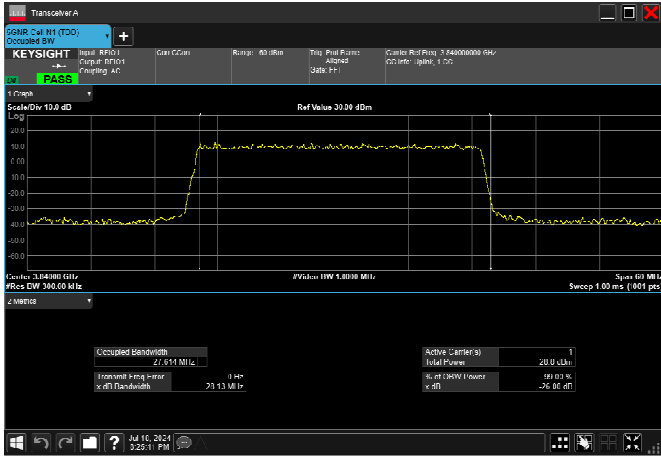

n77_3_30MHz_30kHz_3840MHz_DFT-s-OFDM 16
QAM_RB75@0 27.636MHz

n77_3_30MHz_30kHz_3840MHz_DFT-s-OFDM $\pi/2$
BPSK_RB75@0 27.614MHz