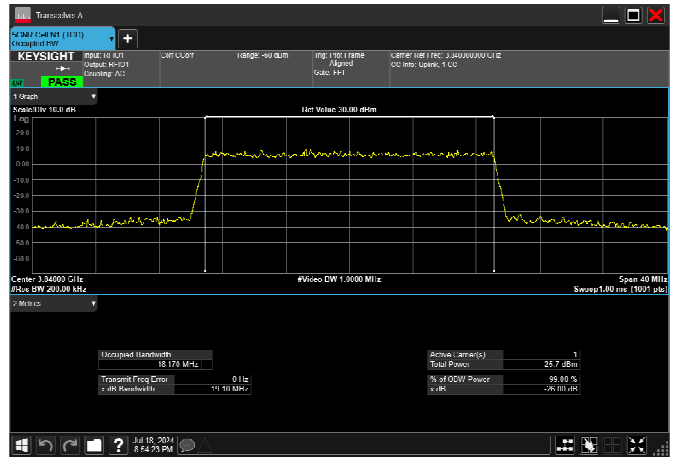

n77_3_20MHz_30kHz_3840MHz_CP-OFDM 256
QAM_RB51@0 18.188MHz

n77_3_20MHz_30kHz_3840MHz_CP-OFDM 16
QAM_RB51@0 18.170MHz