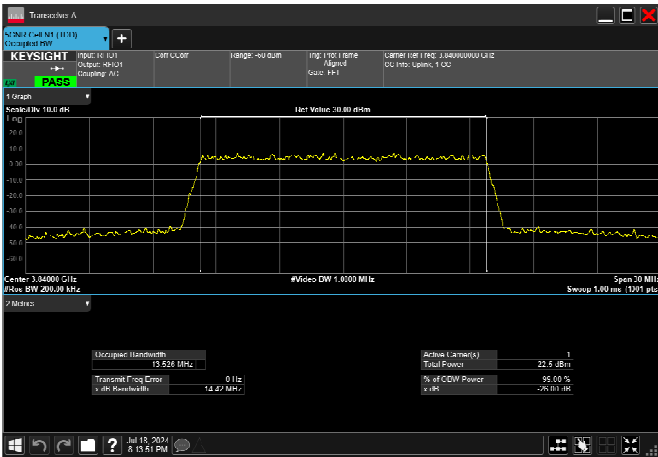

n77_3_20MHz_30kHz_3840MHz_DFT-s-OFDM
QPSK_RB50@0 18.089MHz

n77_3_15MHz_30kHz_3840MHz_CP-OFDM 256
QAM_RB38@0 13.526MHz