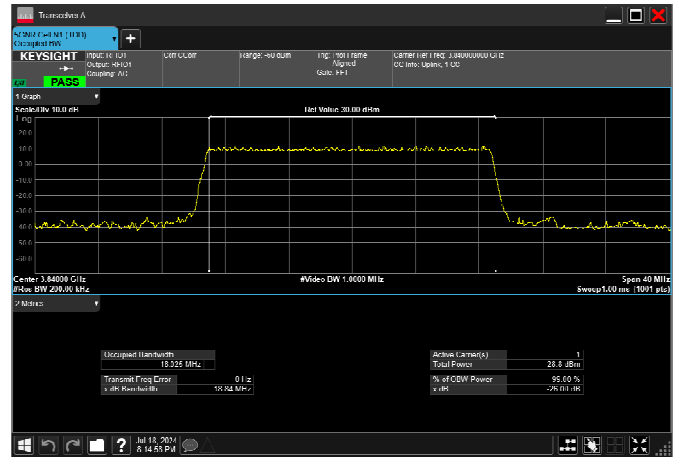

n77_3_15MHz_30kHz_3840MHz_CP-OFDM 16
QAM_RB38@0 13.577MHz

n77_3_15MHz_30kHz_3840MHz_CP-OFDM 64
QAM_RB38@0 13.575MHz

n77_3_15MHz_30kHz_3840MHz_CP-OFDM 256
QAM_RB38@0 13.526MHz

n77_3_20MHz_30kHz_3840MHz_DFT-s-OFDM $\pi/2$
BPSK_RB50@0 18.025MHz