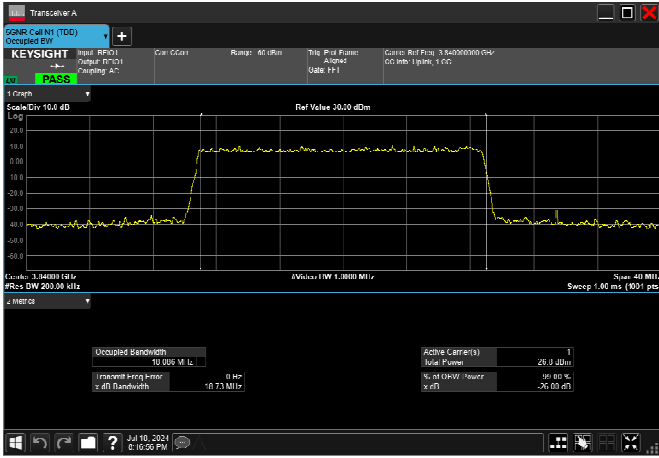

n77_3_20MHz_30kHz_3840MHz_CP-OFDM
QPSK_RB51@0 18.164MHz

n77_3_20MHz_30kHz_3840MHz_DFT-s-OFDM 64
QAM_RB50@0 18.086MHz