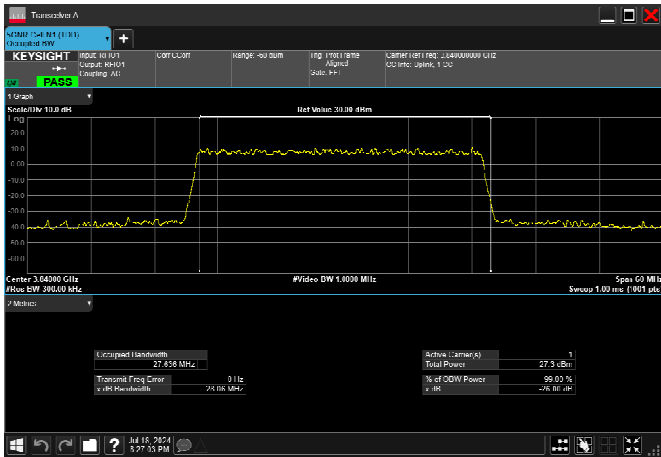

n77_3_30MHz_30kHz_3840MHz_DFT-s-OFDM 256
QAM_RB75@0 27.486MHz

n77_3_30MHz_30kHz_3840MHz_DFT-s-OFDM 16
QAM_RB75@0 27.636MHz