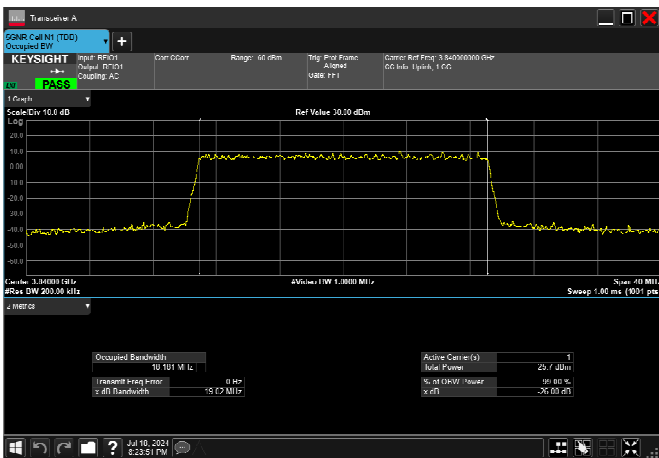

n77_3_30MHz_30kHz_3840MHz_DFT-s-OFDM $\pi/2$
BPSK_RB75@0 27.614MHz

n77_3_20MHz_30kHz_3840MHz_CP-OFDM 64
QAM_RB51@0 18.181MHz