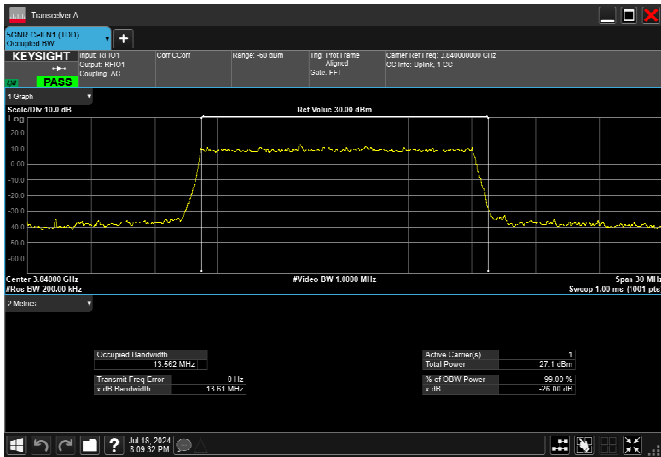

n77_3_15MHz_30kHz_3840MHz_DFT-s-OFDM 256
QAM_RB36@0 13.446MHz

n77_3_15MHz_30kHz_3840MHz_DFT-s-OFDM 16
QAM_RB36@0 13.562MHz