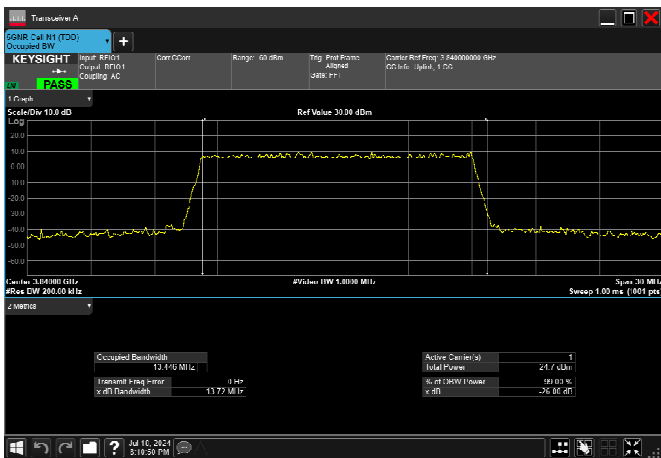

n77_3_15MHz_30kHz_3840MHz_CP-OFDM 16
QAM_RB38@0 13.577MHz

n77_3_15MHz_30kHz_3840MHz_DFT-s-OFDM 256
QAM_RB36@0 13.446MHz