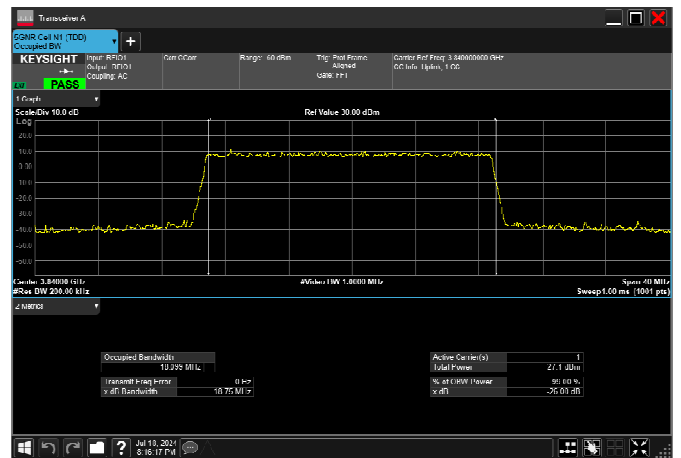

n77_3_20MHz_30kHz_3840MHz_DFT-s-OFDM 256
QAM_RB50@0 18.009MHz

n77_3_20MHz_30kHz_3840MHz_DFT-s-OFDM 16
QAM_RB50@0 18.099MHz