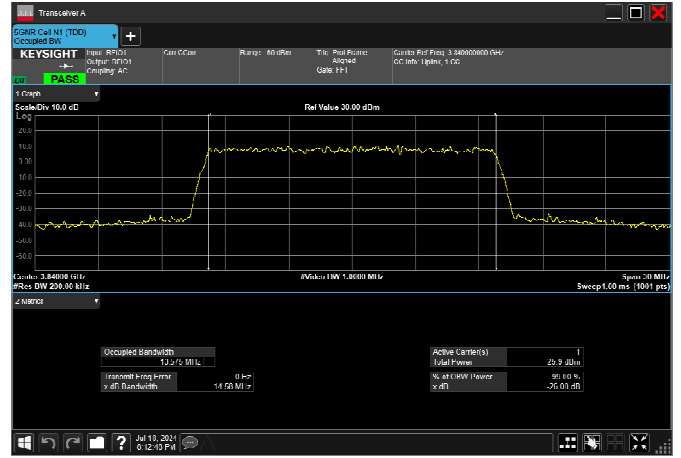

n77_3_20MHz_30kHz_3840MHz_DFT-s-OFDM $\pi/2$
BPSK_RB50@0 18.025MHz

n77_3_15MHz_30kHz_3840MHz_CP-OFDM 64
QAM_RB38@0 13.575MHz