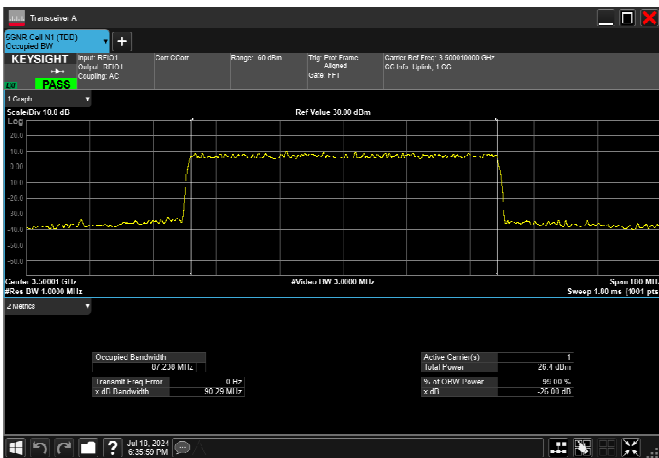

n77_1_100MHz_30kHz_3500MHz_DFT-s-OFDM $\pi/2$
BPSK_RB270@0 96.528MHz

n77_1_90MHz_30kHz_3500MHz_CP-OFDM 64
QAM_RB245@0 87.238MHz