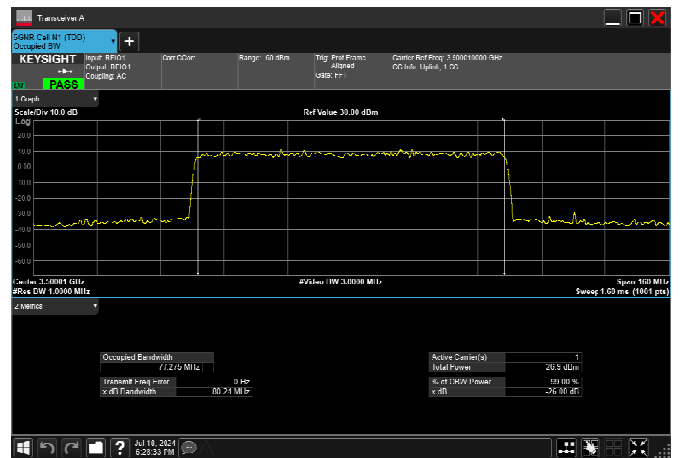

n77_1_80MHz_30kHz_3500MHz_CP-OFDM 64
QAM_RB217@0 77.487MHz

n77_1_80MHz_30kHz_3500MHz_CP-OFDM
QPSK_RB217@0 77.275MHz