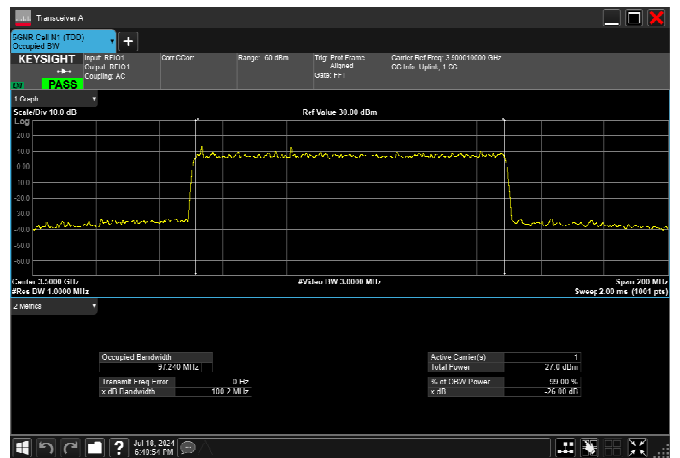

n77_1_100MHz_30kHz_3500MHz_DFT-s-OFDM 16
QAM_RB270@0 96.124MHz

n77_1_100MHz_30kHz_3500MHz_DFT-s-OFDM 64
QAM_RB270@0 96.490MHz

n77_1_100MHz_30kHz_3500MHz_DFT-s-OFDM 256
QAM_RB270@0 96.107MHz

n77_1_100MHz_30kHz_3500MHz_CP-OFDM
QPSK_RB273@0 97.240MHz