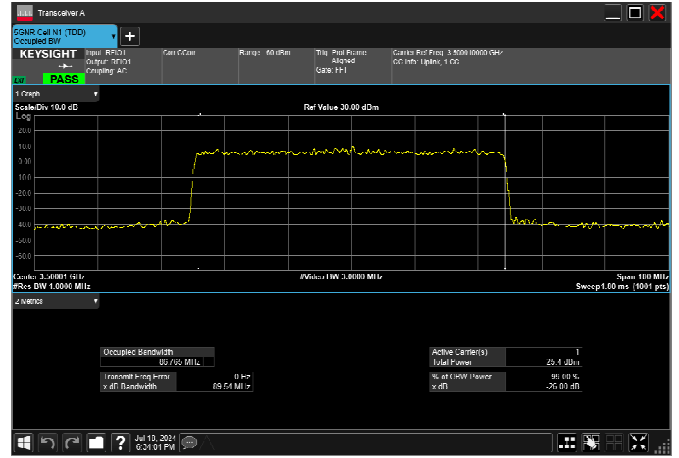

n77_1_90MHz_30kHz_3500MHz_CP-OFDM 16
QAM_RB245@0 87.215MHz

n77_1_90MHz_30kHz_3500MHz_DFT-s-OFDM 256
QAM_RB243@0 86.765MHz