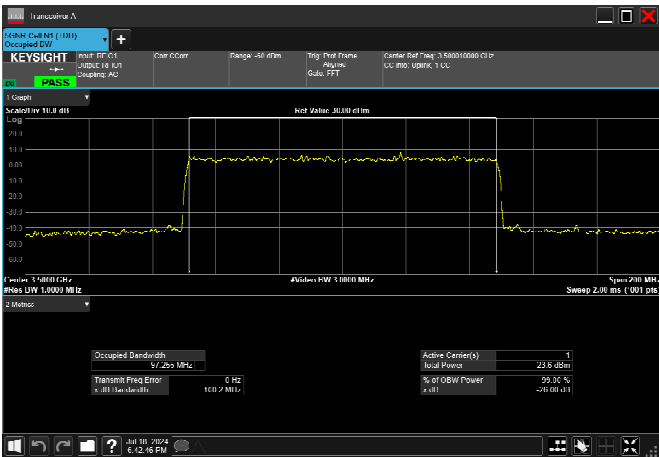

n77_3_10MHz_30kHz_3840MHz_DFT-s-OFDM
QPSK_RB24@0 8.573MHz

n77_1_100MHz_30kHz_3500MHz_CP-OFDM 256
QAM_RB273@0 97.255MHz