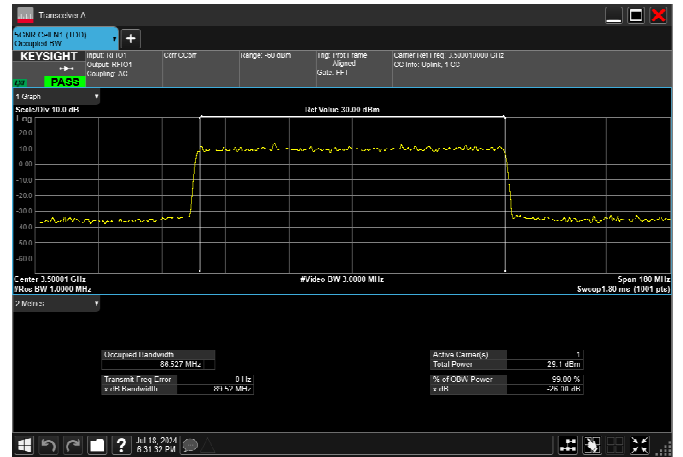

n77_1_90MHz_30kHz_3500MHz_DFT-s-OFDM 16
QAM_RB243@0 86.507MHz

n77_1_90MHz_30kHz_3500MHz_DFT-s-OFDM $\pi/2$
BPSK_RB243@0 86.527MHz