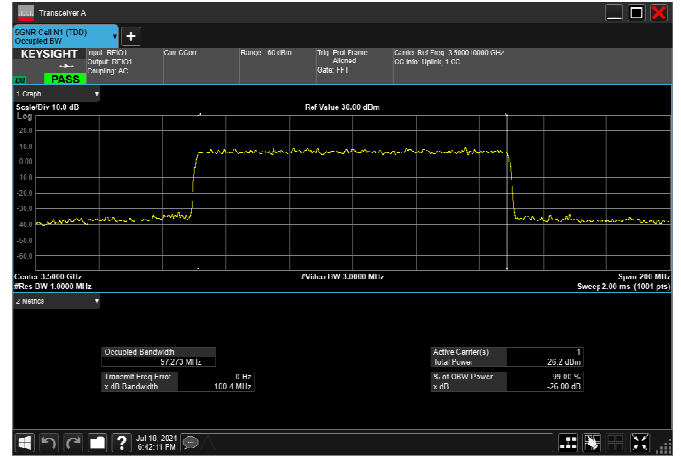

n77_3

n77_1_100MHz_30kHz_3500MHz_CP-OFDM 64
QAM_RB273@0 97.273MHz