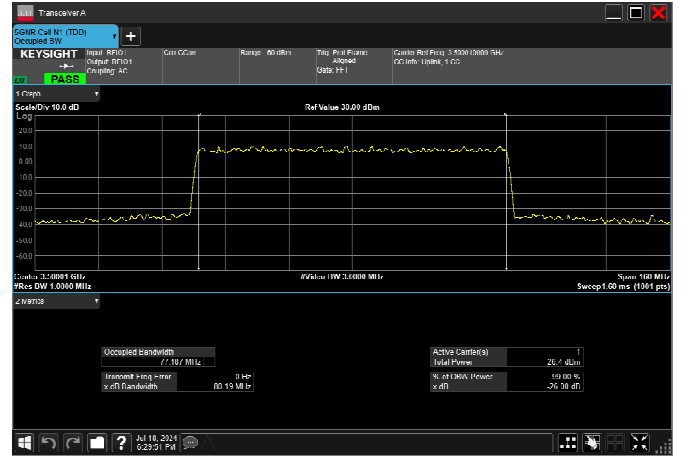

n77_1_80MHz_30kHz_3500MHz_DFT-s-OFDM 256
QAM_RB216@0 77.125MHz

n77_1_80MHz_30kHz_3500MHz_CP-OFDM
QPSK_RB217@0 77.275MHz

n77_1_80MHz_30kHz_3500MHz_CP-OFDM 16
QAM_RB217@0 77.181MHz

n77_1_80MHz_30kHz_3500MHz_CP-OFDM 64
QAM_RB217@0 77.487MHz