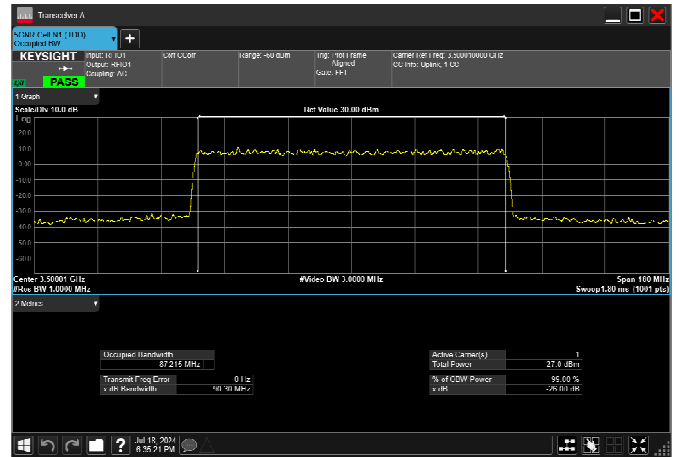

n77_1_90MHz_30kHz_3500MHz_DFT-s-OFDM 64
QAM_RB243@0 86.818MHz

n77_1_90MHz_30kHz_3500MHz_DFT-s-OFDM 256
QAM_RB243@0 86.765MHz

n77_1_90MHz_30kHz_3500MHz_CP-OFDM
QPSK_RB245@0 87.215MHz

n77_1_90MHz_30kHz_3500MHz_CP-OFDM 16
QAM_RB245@0 87.215MHz