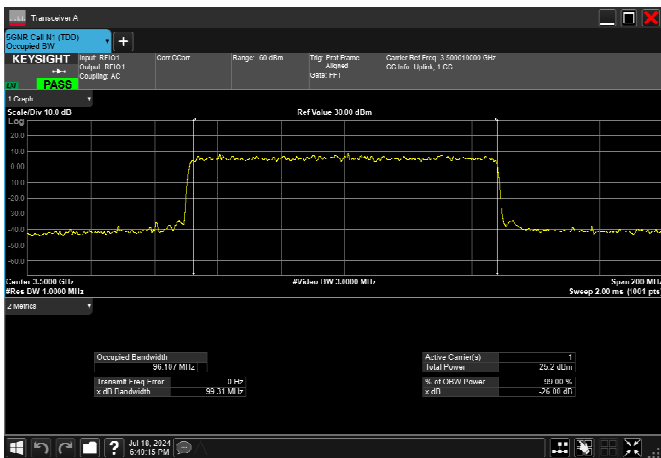

n77_1_100MHz_30kHz_3500MHz_CP-OFDM 16
QAM_RB273@0 97.231MHz

n77_1_100MHz_30kHz_3500MHz_DFT-s-OFDM 256
QAM_RB270@0 96.107MHz