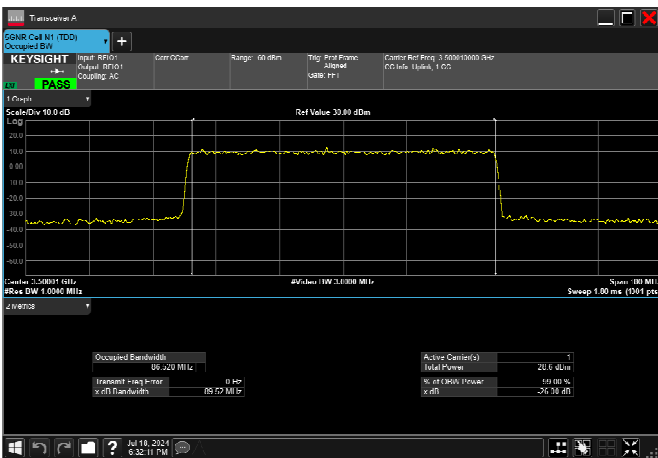

n77_1_90MHz_30kHz_3500MHz_DFT-s-OFDM 64
QAM_RB243@0 86.818MHz

n77_1_90MHz_30kHz_3500MHz_DFT-s-OFDM
QPSK_RB243@0 86.520MHz