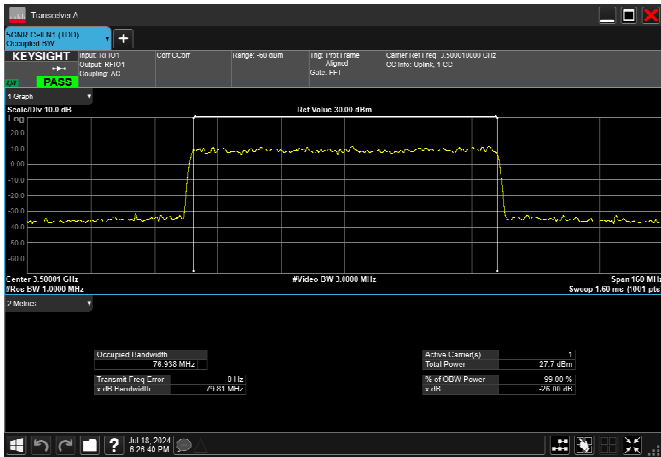

n77_1_80MHz_30kHz_3500MHz_DFT-s-OFDM $\pi/2$
BPSK_RB216@0 77.192MHz

n77_1_80MHz_30kHz_3500MHz_DFT-s-OFDM
QPSK_RB216@0 77.157MHz

n77_1_80MHz_30kHz_3500MHz_DFT-s-OFDM 16
QAM_RB216@0 76.938MHz

n77_1_80MHz_30kHz_3500MHz_DFT-s-OFDM 64
QAM_RB216@0 77.155MHz