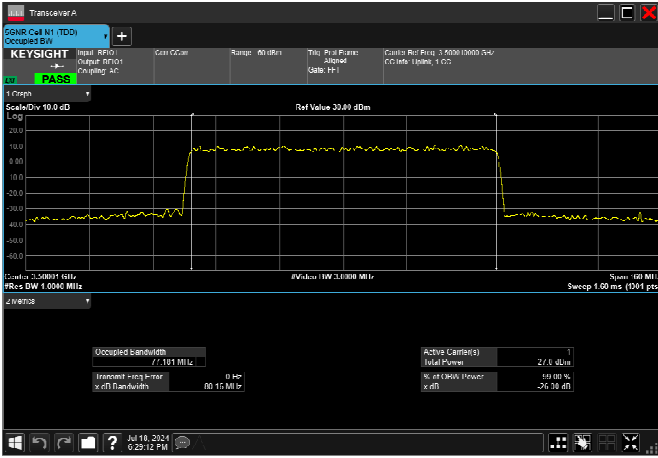

n77_1_80MHz_30kHz_3500MHz_CP-OFDM 256
QAM_RB217@0 77.457MHz

n77_1_80MHz_30kHz_3500MHz_CP-OFDM 16
QAM_RB217@0 77.181MHz