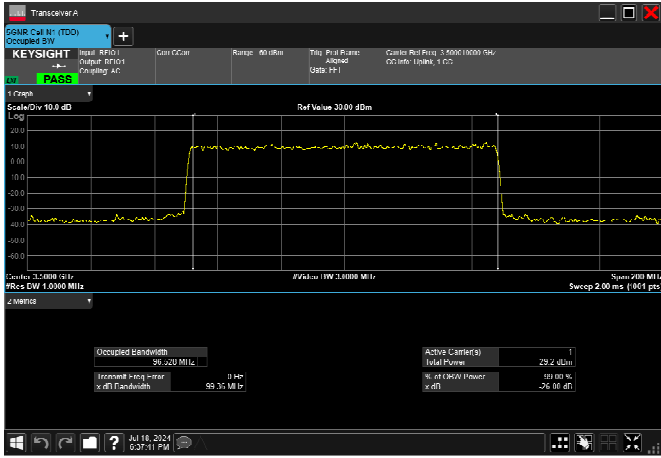

n77_1_100MHz_30kHz_3500MHz_DFT-s-OFDM 16
QAM_RB270@0 96.124MHz

n77_1_100MHz_30kHz_3500MHz_DFT-s-OFDM $\pi/2$
BPSK_RB270@0 96.528MHz