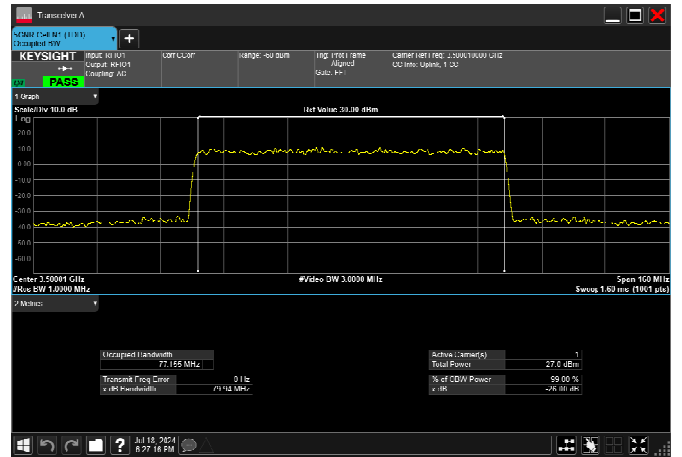

n77_1_80MHz_30kHz_3500MHz_DFT-s-OFDM $\pi/2$
BPSK_RB216@0 77.192MHz

n77_1_80MHz_30kHz_3500MHz_DFT-s-OFDM
QPSK_RB216@0 77.157MHz

n77_1_80MHz_30kHz_3500MHz_DFT-s-OFDM 16
QAM_RB216@0 76.938MHz

n77_1_80MHz_30kHz_3500MHz_DFT-s-OFDM 64
QAM_RB216@0 77.155MHz