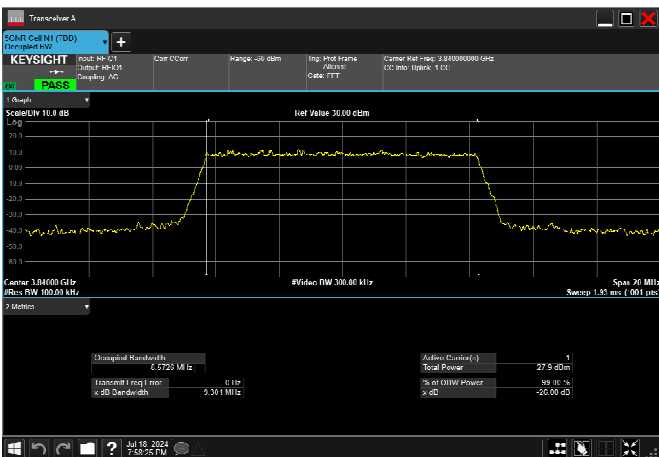

n77_3_10MHz_30kHz_3840MHz_DFT-s-OFDM
QPSK_RB24@0 8.573MHz