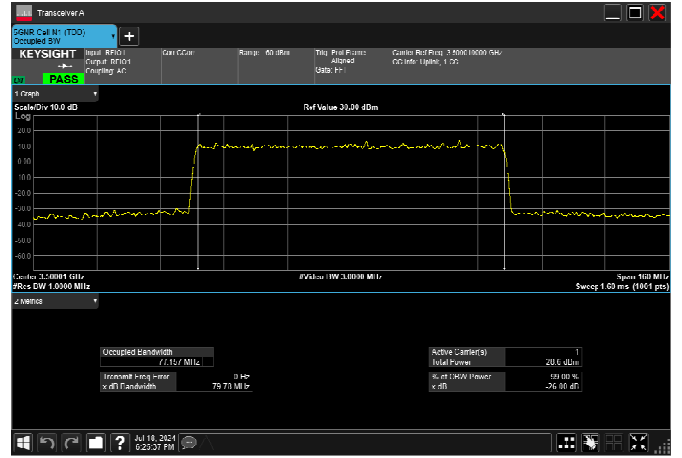

n77_1_80MHz_30kHz_3500MHz_DFT-s-OFDM $\pi/2$
BPSK_RB216@0 77.192MHz

n77_1_80MHz_30kHz_3500MHz_DFT-s-OFDM
QPSK_RB216@0 77.157MHz

n77_1_80MHz_30kHz_3500MHz_DFT-s-OFDM 16
QAM_RB216@0 76.938MHz

n77_1_80MHz_30kHz_3500MHz_DFT-s-OFDM 64
QAM_RB216@0 77.155MHz