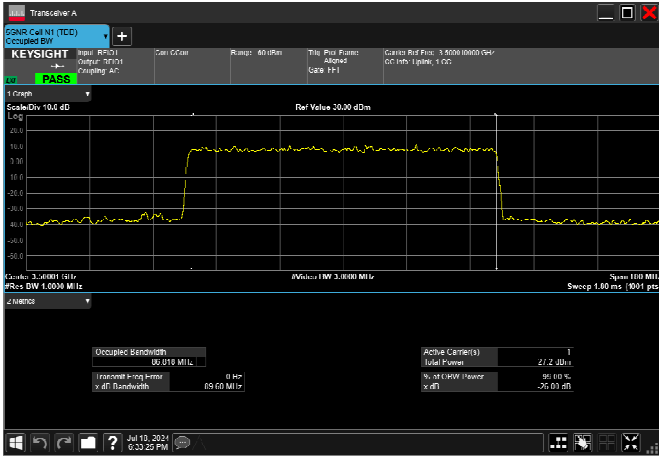

n77_1_90MHz_30kHz_3500MHz_CP-OFDM
QPSK_RB245@0 87.215MHz

n77_1_90MHz_30kHz_3500MHz_DFT-s-OFDM 64
QAM_RB243@0 86.818MHz