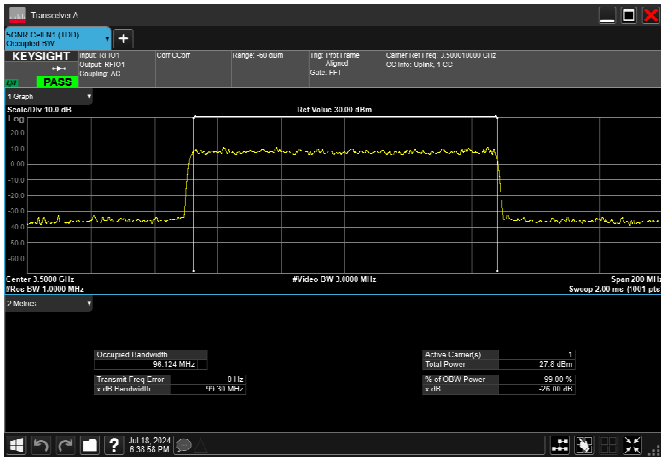

n77_1_100MHz_30kHz_3500MHz_DFT-s-OFDM 256
QAM_RB270@0 96.107MHz

n77_1_100MHz_30kHz_3500MHz_DFT-s-OFDM 16
QAM_RB270@0 96.124MHz