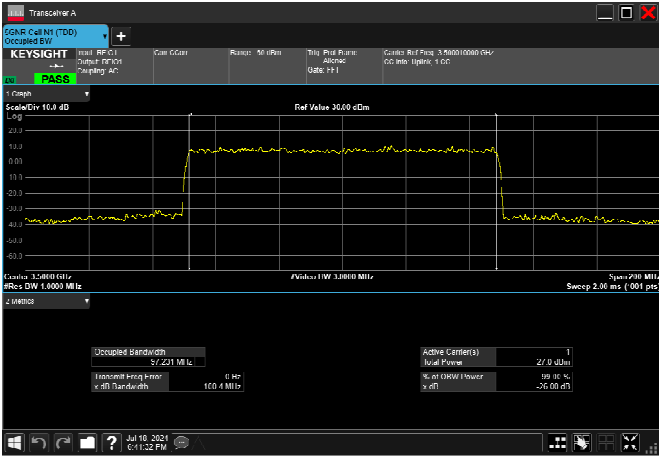

n77_1_100MHz_30kHz_3500MHz_CP-OFDM 16
QAM_RB273@0 97.231MHz