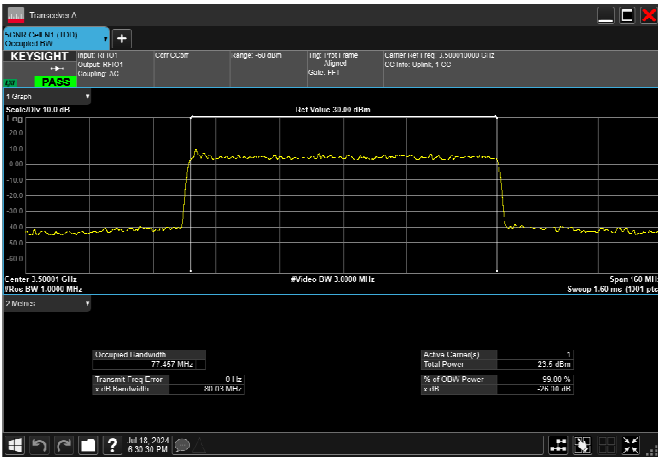

n77_1_90MHz_30kHz_3500MHz_DFT-s-OFDM
QPSK_RB243@0 86.520MHz

n77_1_80MHz_30kHz_3500MHz_CP-OFDM 256
QAM_RB217@0 77.457MHz