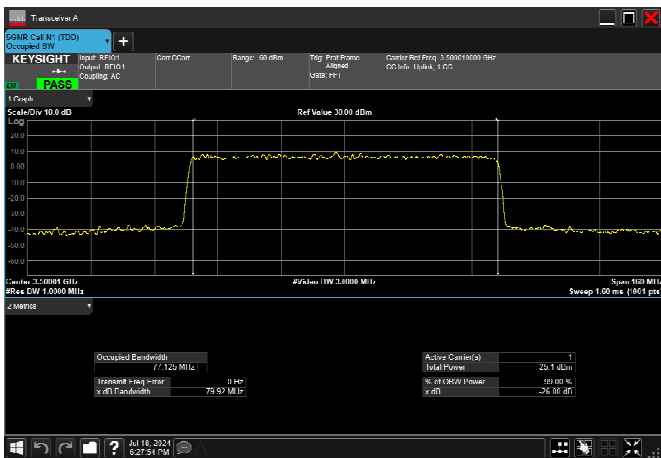

n77_1_80MHz_30kHz_3500MHz_DFT-s-OFDM $\pi/2$
BPSK_RB216@0 77.192MHz

n77_1_80MHz_30kHz_3500MHz_DFT-s-OFDM
QPSK_RB216@0 77.157MHz

n77_1_80MHz_30kHz_3500MHz_DFT-s-OFDM 16
QAM_RB216@0 76.938MHz

n77_1_80MHz_30kHz_3500MHz_DFT-s-OFDM 64
QAM_RB216@0 77.155MHz

n77_1_80MHz_30kHz_3500MHz_DFT-s-OFDM 256
QAM_RB216@0 77.125MHz

n77_1_80MHz_30kHz_3500MHz_CP-OFDM
QPSK_RB217@0 77.275MHz

n77_1_80MHz_30kHz_3500MHz_CP-OFDM 16
QAM_RB217@0 77.181MHz

n77_1_80MHz_30kHz_3500MHz_CP-OFDM 64
QAM_RB217@0 77.487MHz