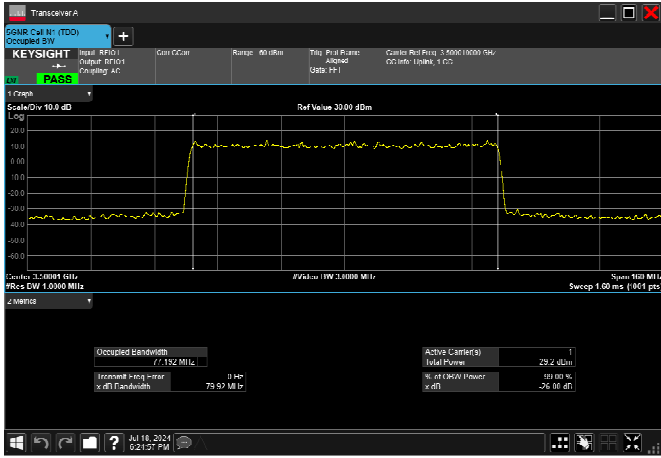

n77_1_80MHz_30kHz_3500MHz_DFT-s-OFDM $\pi/2$
BPSK_RB216@0 77.192MHz

n77_1_80MHz_30kHz_3500MHz_DFT-s-OFDM
QPSK_RB216@0 77.157MHz

n77_1_80MHz_30kHz_3500MHz_DFT-s-OFDM 16
QAM_RB216@0 76.938MHz

n77_1_80MHz_30kHz_3500MHz_DFT-s-OFDM 64
QAM_RB216@0 77.155MHz