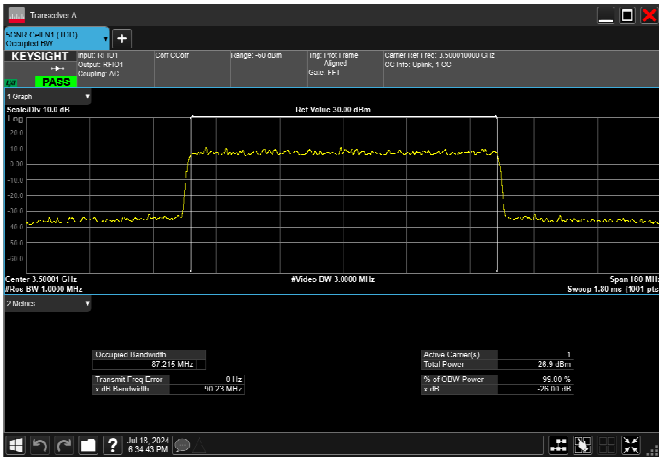

n77_1_90MHz_30kHz_3500MHz_CP-OFDM 64
QAM_RB245@0 87.238MHz

n77_1_90MHz_30kHz_3500MHz_CP-OFDM
QPSK_RB245@0 87.215MHz