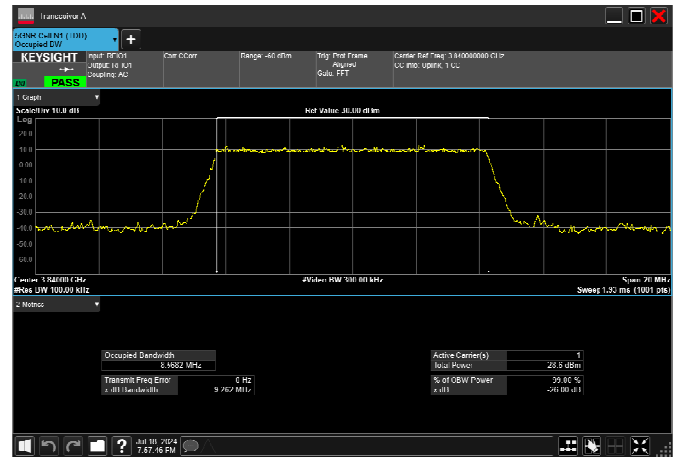

n77_1_100MHz_30kHz_3500MHz_CP-OFDM 16
QAM_RB273@0 97.231MHz

n77_1_100MHz_30kHz_3500MHz_CP-OFDM 64
QAM_RB273@0 97.273MHz

n77_1_100MHz_30kHz_3500MHz_CP-OFDM 256
QAM_RB273@0 97.255MHz

n77_3

n77_3_10MHz_30kHz_3840MHz_DFT-s-OFDM $\pi/2$
BPSK_RB24@0 8.568MHz