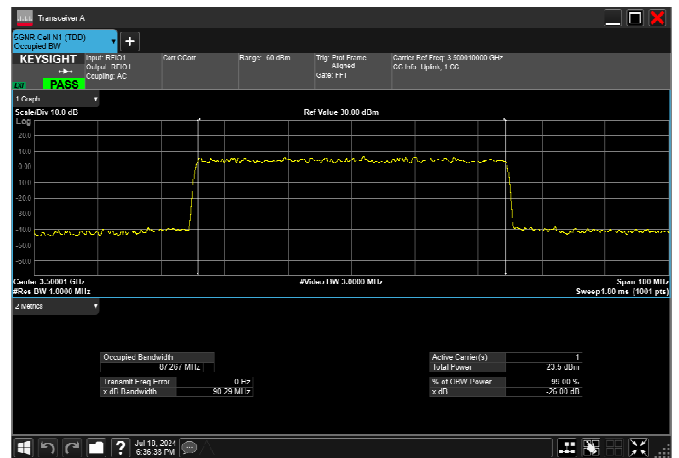

n77_1_100MHz_30kHz_3500MHz_DFT-s-OFDM
QPSK_RB270@0 96.185MHz

n77_1_90MHz_30kHz_3500MHz_CP-OFDM 256
QAM_RB245@0 87.267MHz