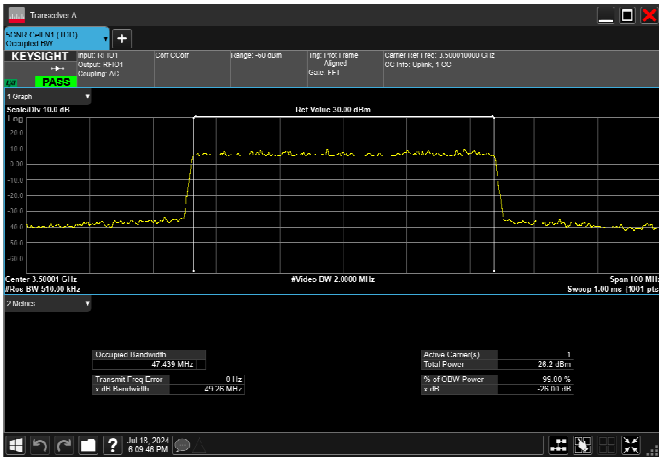

n77_1_50MHz_30kHz_3500MHz_CP-OFDM 64
QAM_RB133@0 47.464MHz

n77_1_50MHz_30kHz_3500MHz_CP-OFDM
QPSK_RB133@0 47.439MHz