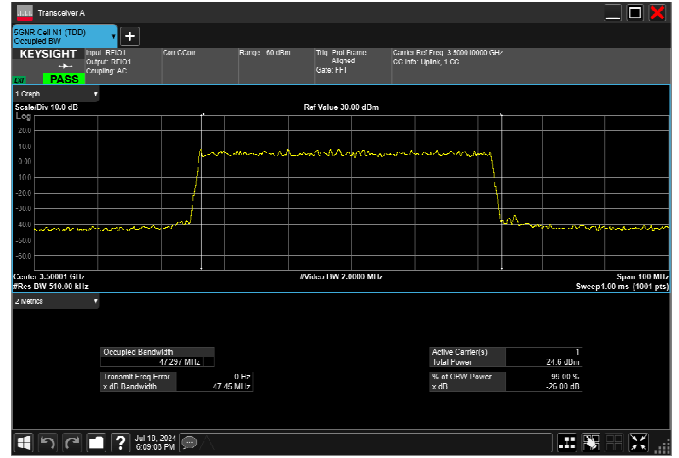

n77_1_50MHz_30kHz_3500MHz_CP-OFDM 16
QAM_RB133@0 47.481MHz

n77_1_50MHz_30kHz_3500MHz_DFT-s-OFDM 256
QAM_RB128@0 47.297MHz