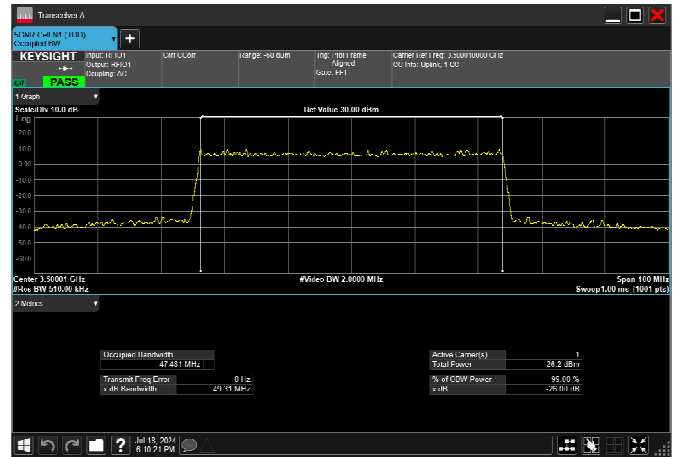

n77_1_50MHz_30kHz_3500MHz_CP-OFDM 256
QAM_RB133@0 47.295MHz

n77_1_50MHz_30kHz_3500MHz_CP-OFDM 16
QAM_RB133@0 47.481MHz