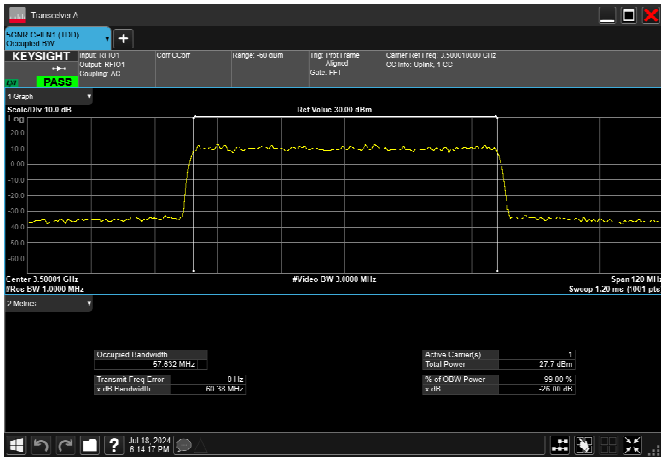

n77_1_60MHz_30kHz_3500MHz_DFT-s-OFDM 256
QAM_RB162@0 57.474MHz

n77_1_60MHz_30kHz_3500MHz_DFT-s-OFDM 16
QAM_RB162@0 57.632MHz