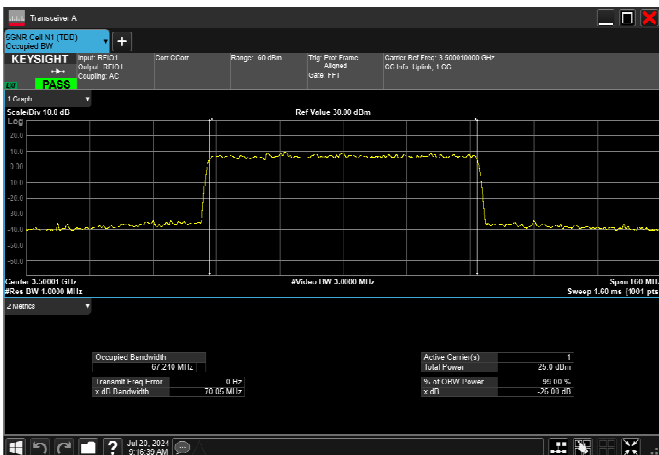

n77_1_70MHz_30kHz_3500MHz_CP-OFDM 64
QAM_RB189@0 67.240MHz