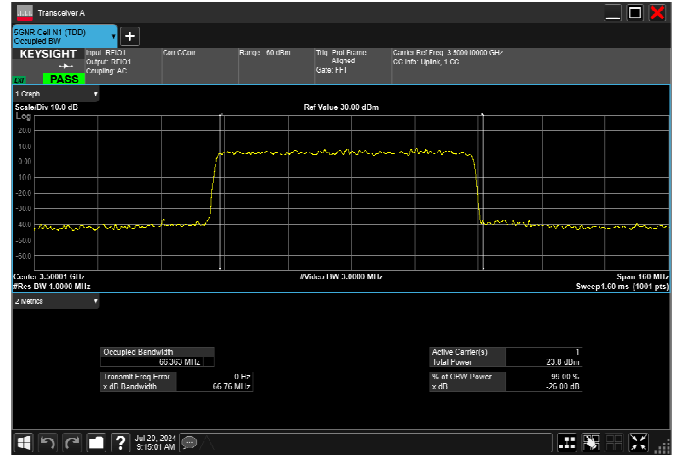

n77_1_70MHz_30kHz_3500MHz_CP-OFDM 16
QAM_RB189@0 67.344MHz

n77_1_70MHz_30kHz_3500MHz_DFT-s-OFDM 256
QAM_RB180@0 66.363MHz