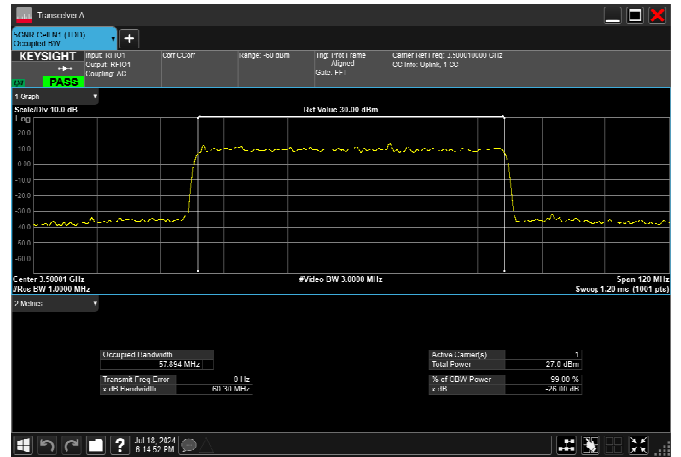

n77_1_60MHz_30kHz_3500MHz_CP-OFDM
QPSK_RB162@0 57.656MHz

n77_1_60MHz_30kHz_3500MHz_DFT-s-OFDM 64
QAM_RB162@0 57.894MHz