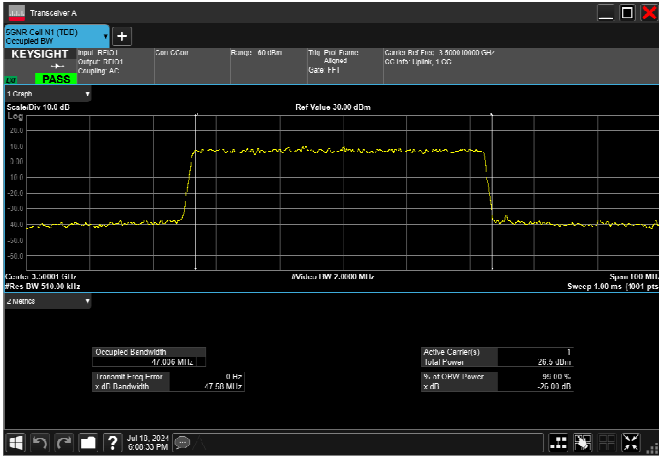

n77_1_50MHz_30kHz_3500MHz_CP-OFDM
QPSK_RB133@0 47.439MHz

n77_1_50MHz_30kHz_3500MHz_DFT-s-OFDM 64
QAM_RB128@0 47.006MHz