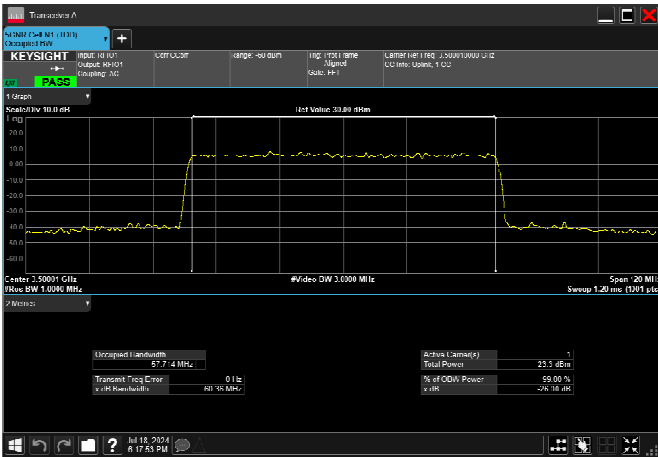

n77_1_70MHz_30kHz_3500MHz_DFT-s-OFDM
QPSK_RB180@0 66.678MHz

n77_1_60MHz_30kHz_3500MHz_CP-OFDM 256
QAM_RB162@0 57.714MHz