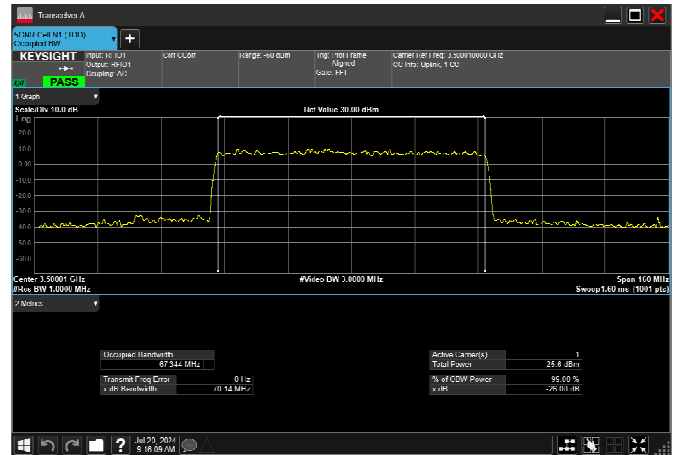

n77_1_70MHz_30kHz_3500MHz_CP-OFDM 256
QAM_RB189@0 67.304MHz

n77_1_70MHz_30kHz_3500MHz_CP-OFDM 16
QAM_RB189@0 67.344MHz