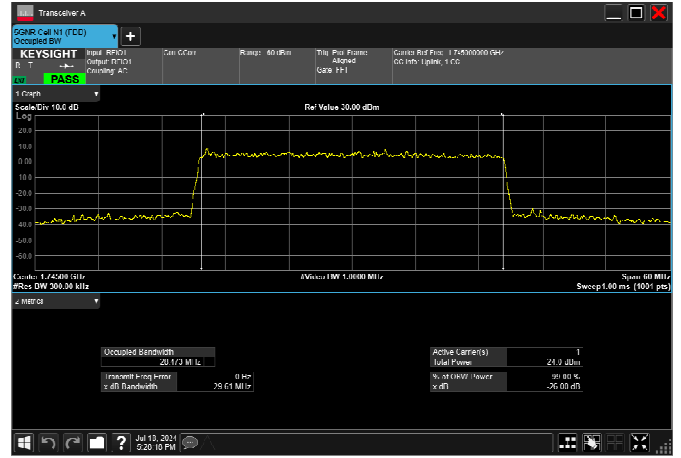

n66_30MHz_15kHz_1745MHz_CP-OFDM 64
QAM_RB160@0 28.473MHz