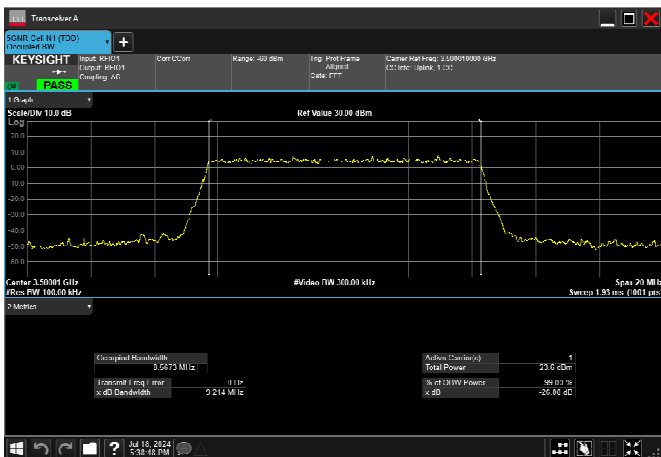

n77_1_10MHz_30kHz_3500MHz_CP-OFDM 16
QAM_RB24@0 8.572MHz

n77_1_10MHz_30kHz_3500MHz_DFT-s-OFDM 256
QAM_RB24@0 8.567MHz