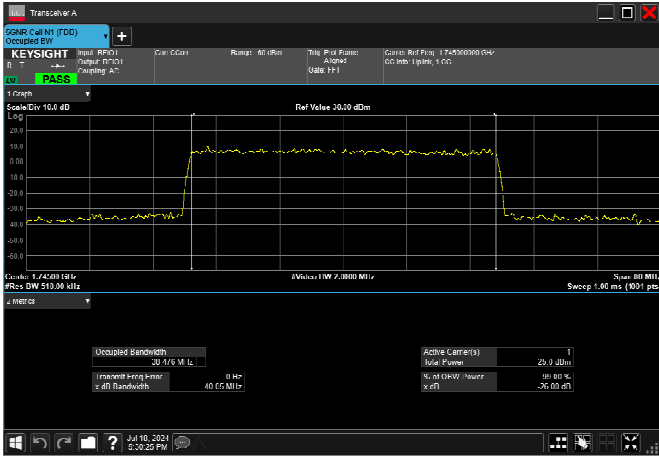

n66_40MHz_15kHz_1745MHz_DFT-s-OFDM 64
QAM_RB216@0 38.476MHz