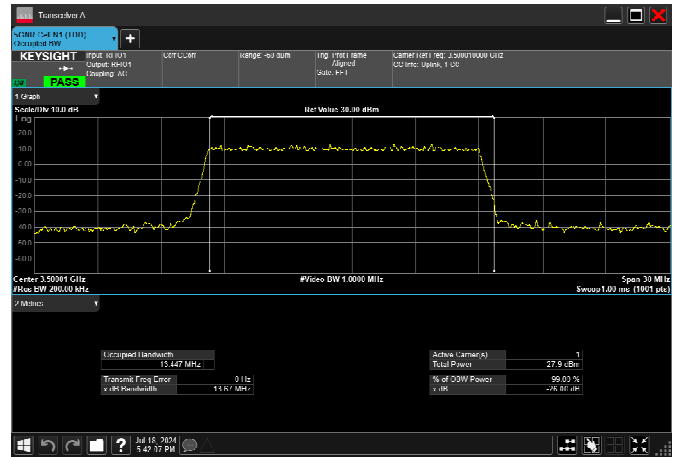

n77_1_15MHz_30kHz_3500MHz_DFT-s-OFDM 16
QAM_RB36@0 13.522MHz