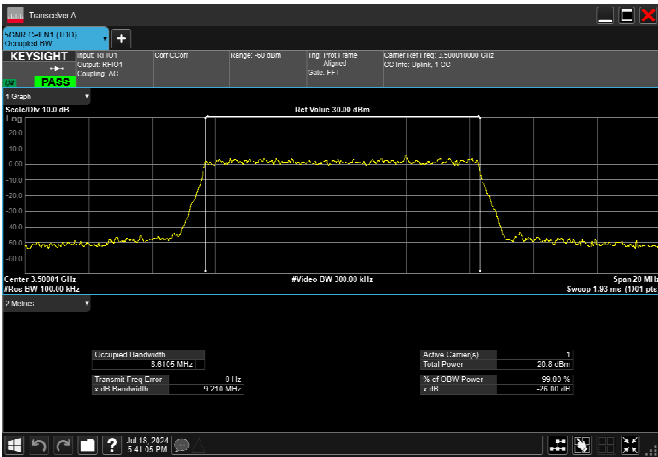

n77_1_15MHz_30kHz_3500MHz_DFT-s-OFDM
QPSK_RB36@0 13.459MHz