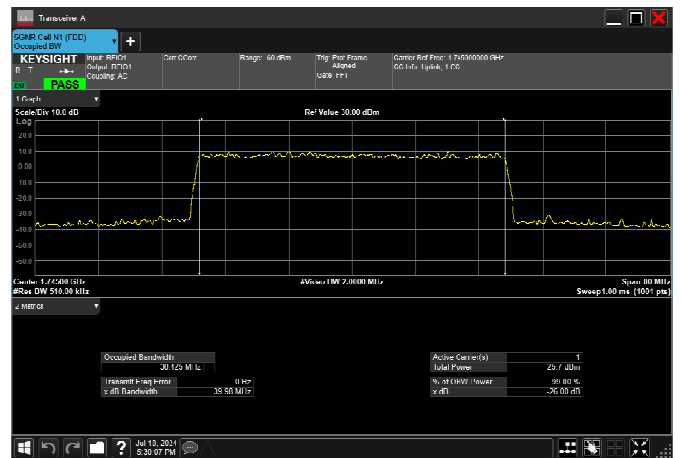

n66_40MHz_15kHz_1745MHz_DFT-s-OFDM 16
QAM_RB216@0 38.425MHz