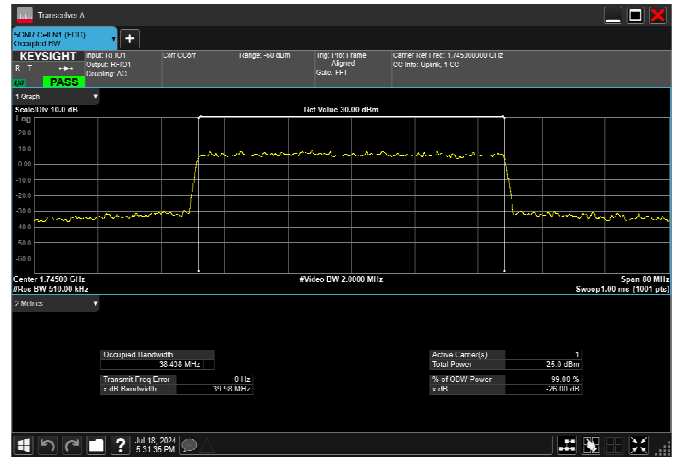

n66_40MHz_15kHz_1745MHz_CP-OFDM 16
QAM_RB216@0 38.408MHz