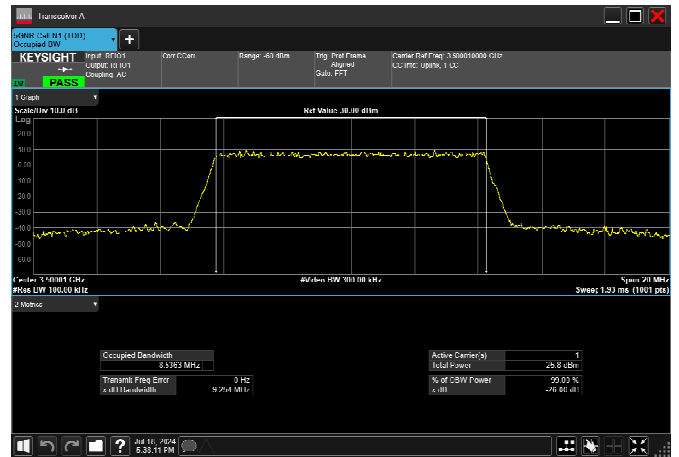

n77_1_10MHz_30kHz_3500MHz_DFT-s-OFDM 64
QAM_RB24@0 8.536MHz