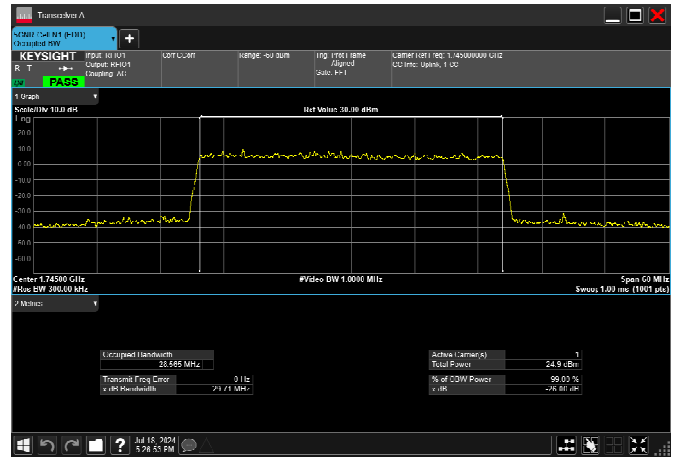

n66_30MHz_15kHz_1745MHz_DFT-s-OFDM 64
QAM_RB160@0 28.565MHz