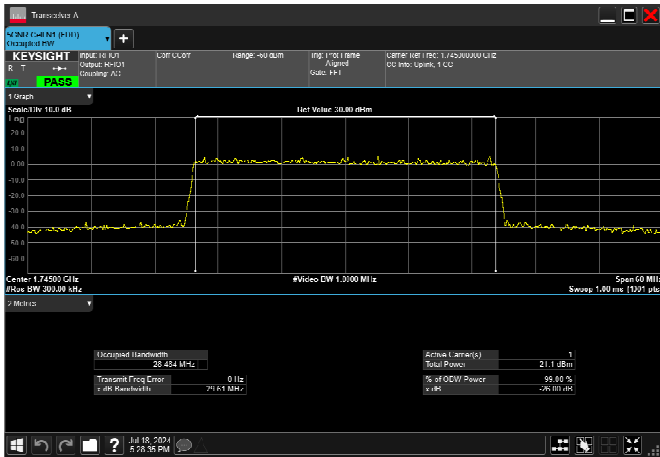

n66_30MHz_15kHz_1745MHz_CP-OFDM 256
QAM_RB160@0 28.484MHz