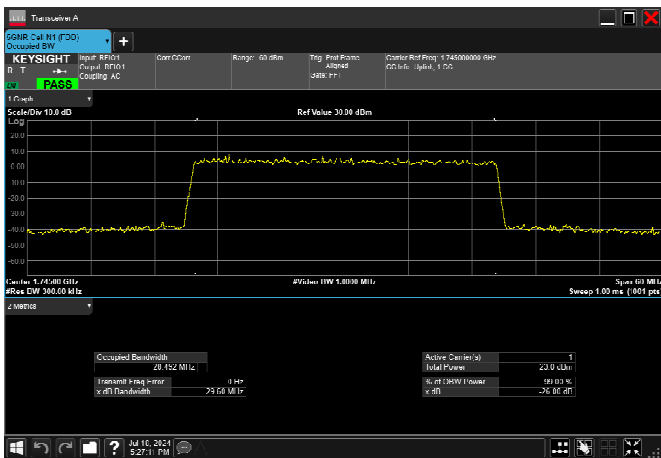

n66_30MHz_15kHz_1745MHz_DFT-s-OFDM 256
QAM_RB160@0 28.492MHz