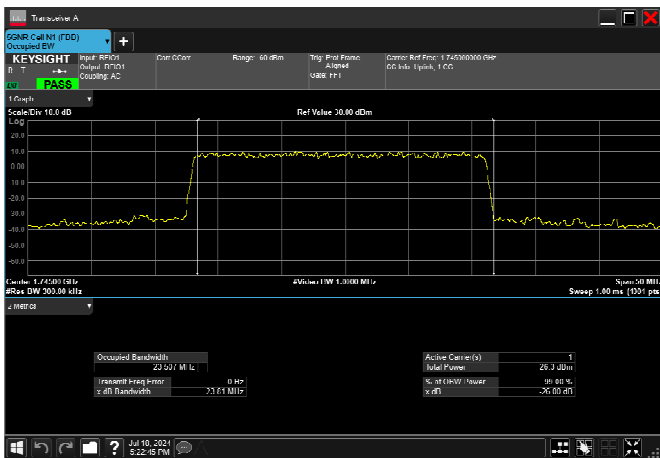

n66_25MHz_15kHz_1745MHz_DFT-s-OFDM 64
QAM_RB128@0 23.506MHz

n66_25MHz_15kHz_1745MHz_DFT-s-OFDM
QPSK_RB128@0 23.507MHz