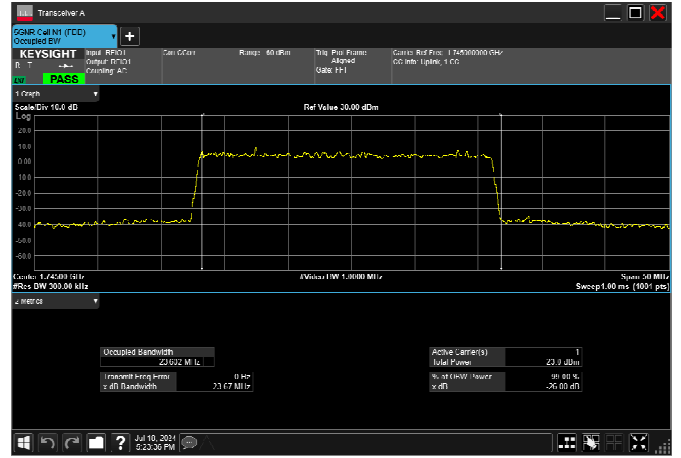

n66\_25MHz\_15kHz\_1745MHz\_DFT-s-OFDM  
QPSK\_RB128@0 23.507MHz

n66\_25MHz\_15kHz\_1745MHz\_DFT-s-OFDM 16  
QAM\_RB128@0 23.524MHz

n66\_25MHz\_15kHz\_1745MHz\_DFT-s-OFDM 64  
QAM\_RB128@0 23.506MHz

n66\_25MHz\_15kHz\_1745MHz\_DFT-s-OFDM 256  
QAM\_RB128@0 23.602MHz