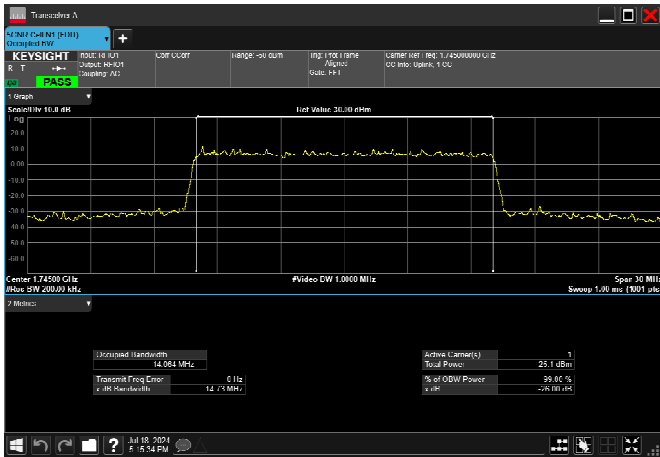

n66_15MHz_15kHz_1745MHz_CP-OFDM 64
QAM_RB79@0 14.058MHz

n66_15MHz_15kHz_1745MHz_CP-OFDM
QPSK_RB79@0 14.064MHz