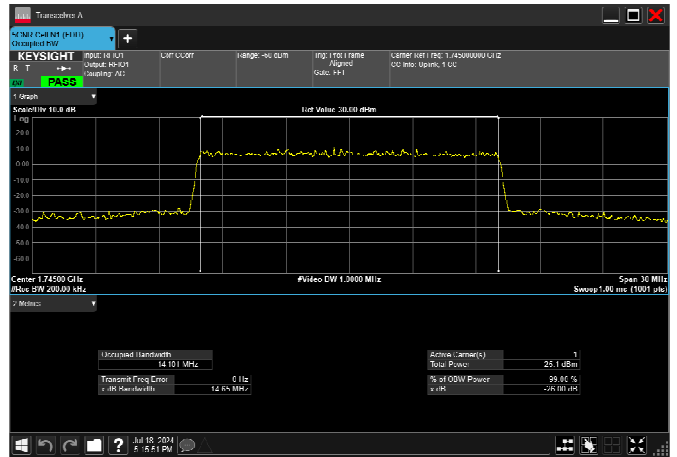

n66_15MHz_15kHz_1745MHz_CP-OFDM 256
QAM_RB79@0 14.056MHz

n66_15MHz_15kHz_1745MHz_CP-OFDM 16
QAM_RB79@0 14.101MHz