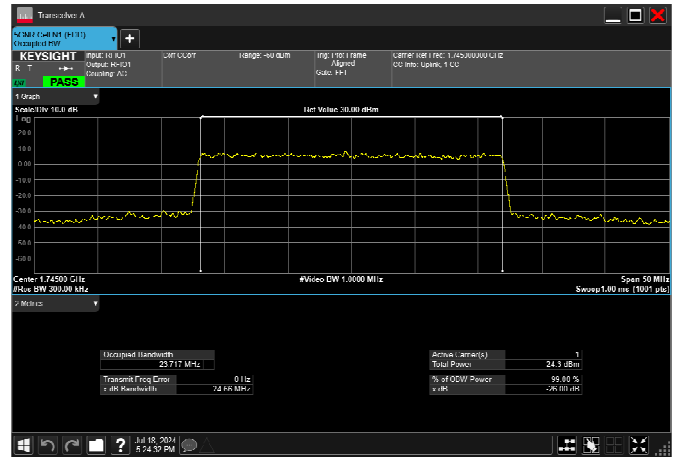

n66_25MHz_15kHz_1745MHz_CP-OFDM 256
QAM_RB133@0 23.640MHz

n66_25MHz_15kHz_1745MHz_CP-OFDM 16
QAM_RB133@0 23.717MHz