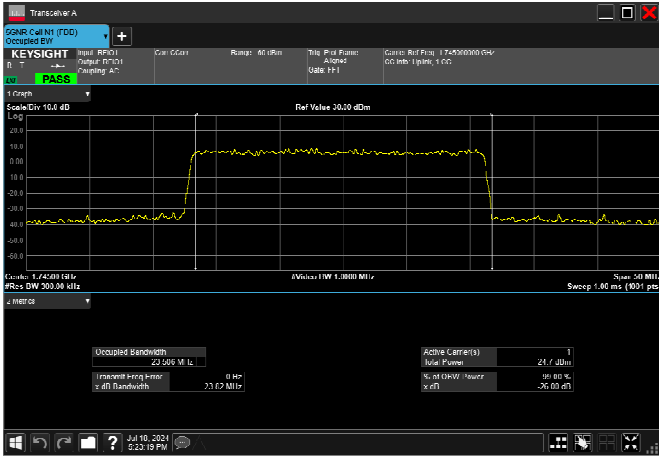

n66_25MHz_15kHz_1745MHz_CP-OFDM
QPSK_RB133@0 23.702MHz

n66_25MHz_15kHz_1745MHz_DFT-s-OFDM 64
QAM_RB128@0 23.506MHz