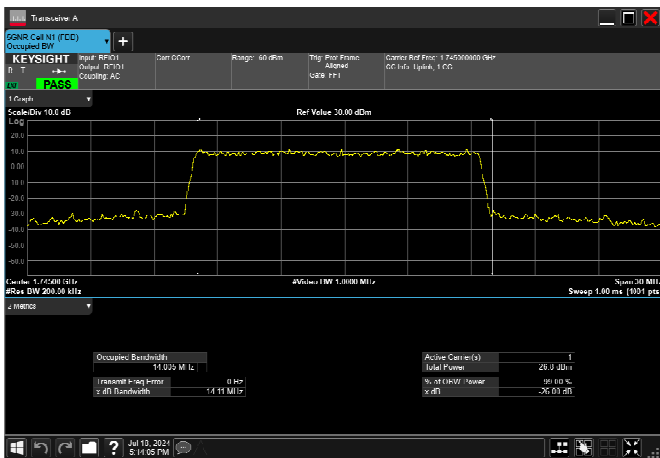

n66_15MHz_15kHz_1745MHz_DFT-s-OFDM 64
QAM_RB75@0 13.984MHz

n66_15MHz_15kHz_1745MHz_DFT-s-OFDM
QPSK_RB75@0 14.005MHz