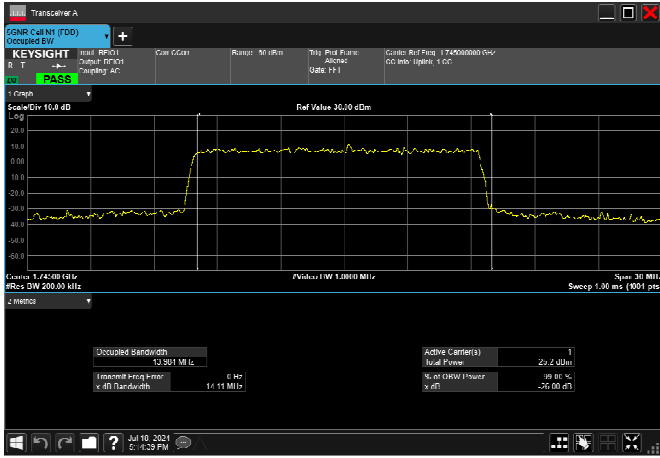

n66_15MHz_15kHz_1745MHz_CP-OFDM
QPSK_RB79@0 14.064MHz

n66_15MHz_15kHz_1745MHz_DFT-s-OFDM 64
QAM_RB75@0 13.984MHz