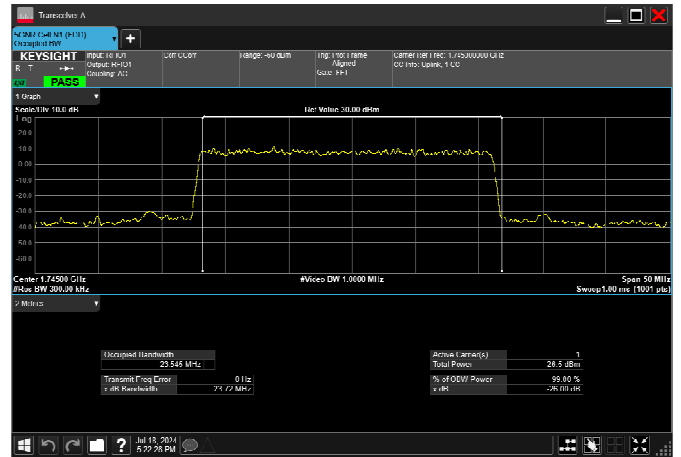

n66_25MHz_15kHz_1745MHz_DFT-s-OFDM 16
QAM_RB128@0 23.524MHz

n66_25MHz_15kHz_1745MHz_DFT-s-OFDM $\pi/2$
BPSK_RB128@0 23.545MHz