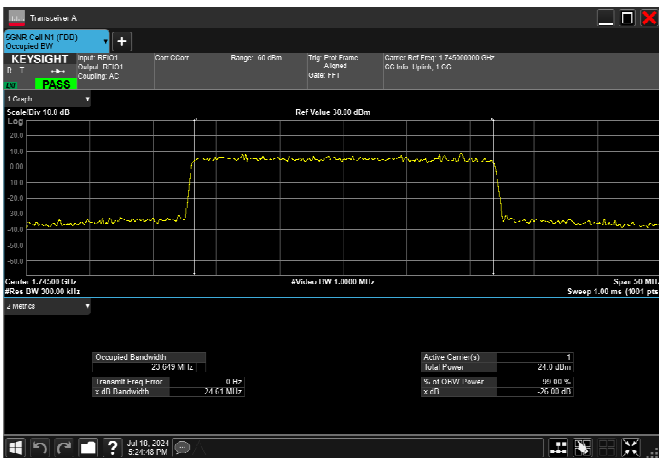

n66_25MHz_15kHz_1745MHz_CP-OFDM 64
QAM_RB133@0 23.649MHz