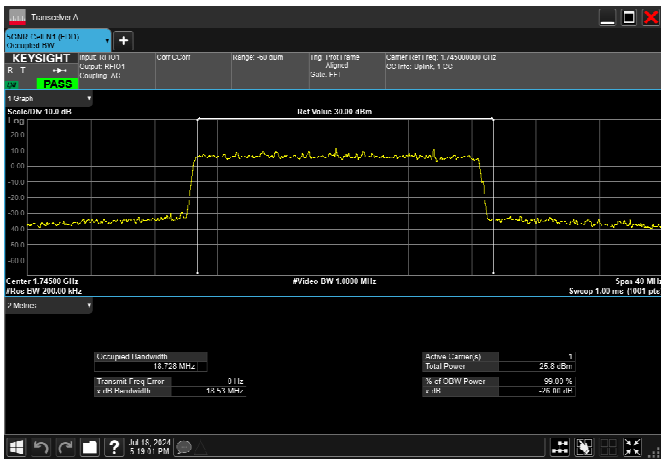

n66_20MHz_15kHz_1745MHz_DFT-s-OFDM 256
QAM_RB100@0 18.664MHz

n66_20MHz_15kHz_1745MHz_DFT-s-OFDM 16
QAM_RB100@0 18.728MHz