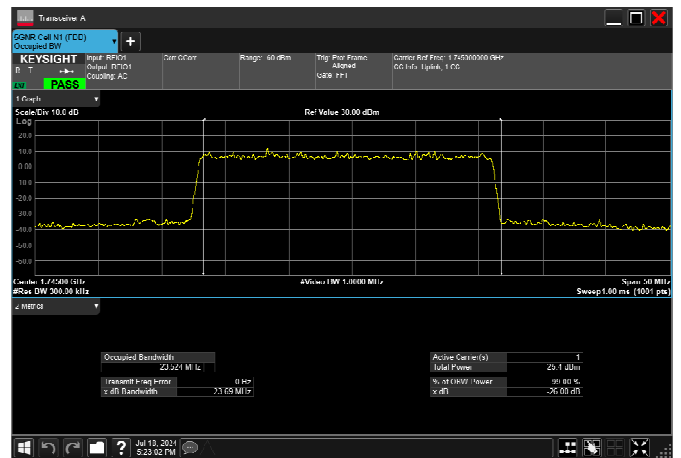

n66_25MHz_15kHz_1745MHz_DFT-s-OFDM 256
QAM_RB128@0 23.602MHz

n66_25MHz_15kHz_1745MHz_DFT-s-OFDM 16
QAM_RB128@0 23.524MHz