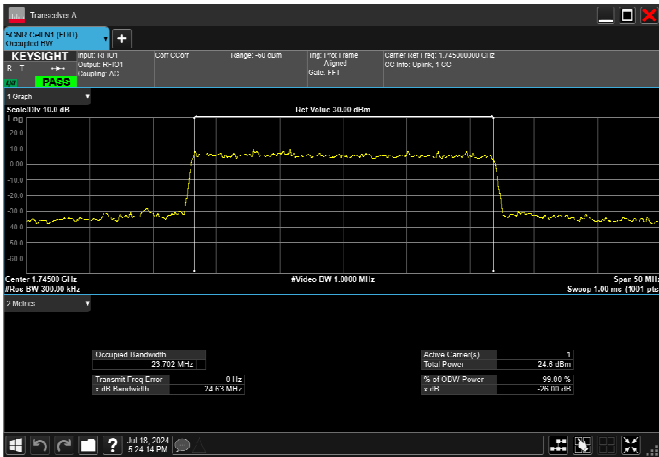

n66_25MHz_15kHz_1745MHz_CP-OFDM 64
QAM_RB133@0 23.649MHz

n66_25MHz_15kHz_1745MHz_CP-OFDM
QPSK_RB133@0 23.702MHz