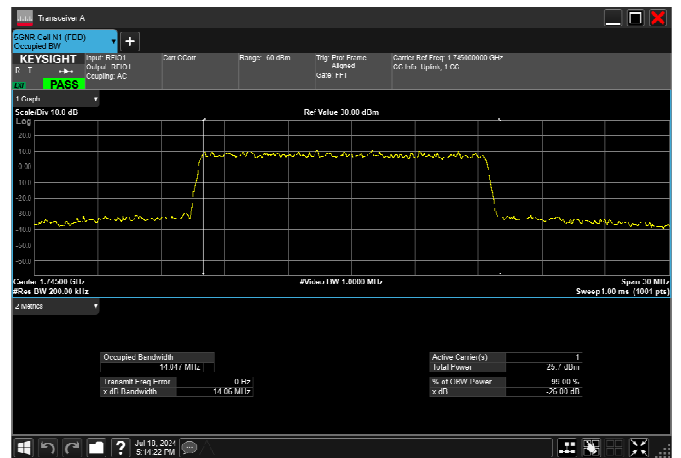

n66_15MHz_15kHz_1745MHz_DFT-s-OFDM 256
QAM_RB75@0 13.944MHz

n66_15MHz_15kHz_1745MHz_DFT-s-OFDM 16
QAM_RB75@0 14.047MHz