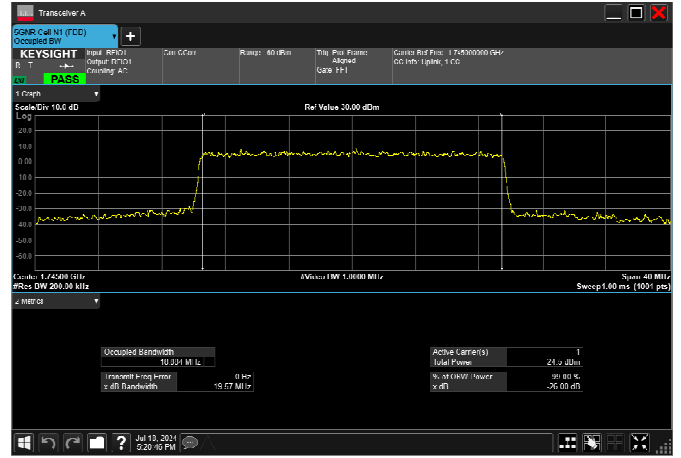

n66_25MHz_15kHz_1745MHz_DFT-s-OFDM $\pi/2$
BPSK_RB128@0 23.545MHz

n66_20MHz_15kHz_1745MHz_CP-OFDM 64
QAM_RB106@0 18.884MHz