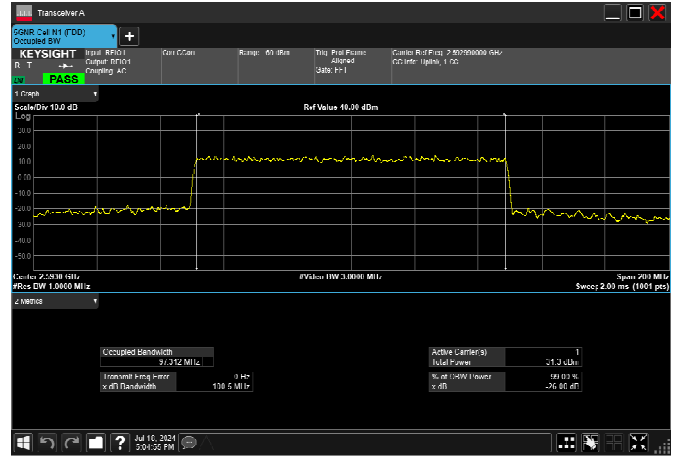

n41_100MHz_30kHz_2592.99MHz_CP-OFDM 64
QAM_RB273@0 97.312MHz