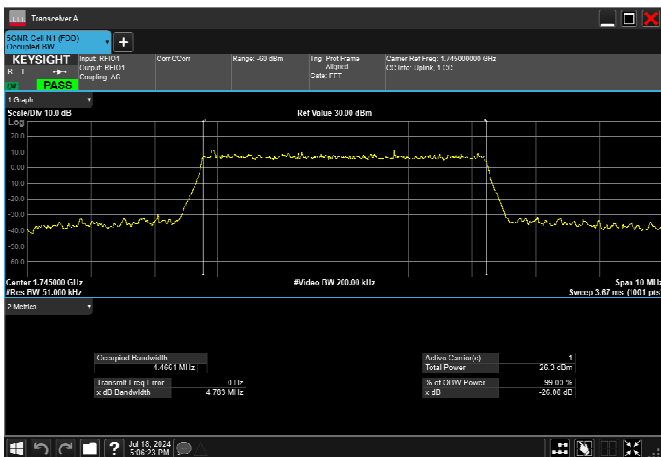

n66_5MHz_15kHz_1745MHz_DFT-s-OFDM
QPSK_RB25@0 4.466MHz