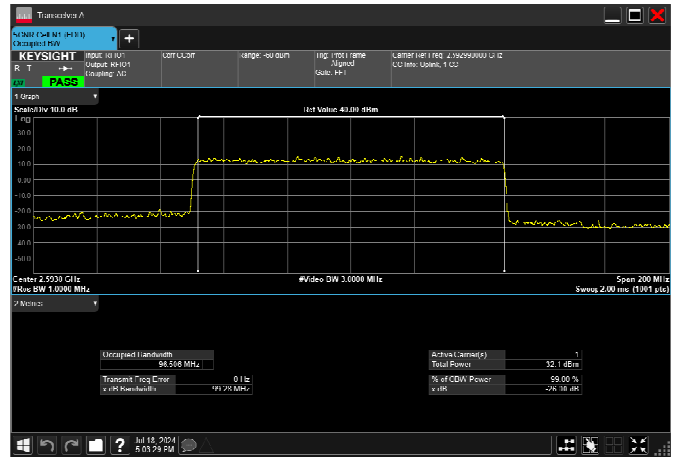

n41_100MHz_30kHz_2592.99MHz_DFT-s-OFDM 64
QAM_RB270@0 96.506MHz