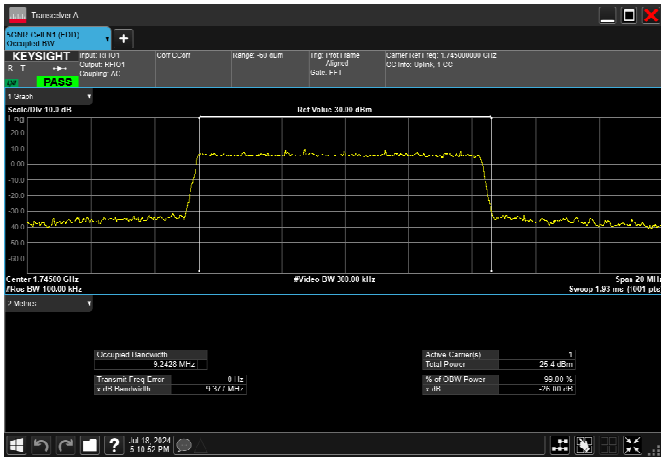

n66_10MHz_15kHz_1745MHz_DFT-s-OFDM 16
QAM_RB50@0 9.243MHz