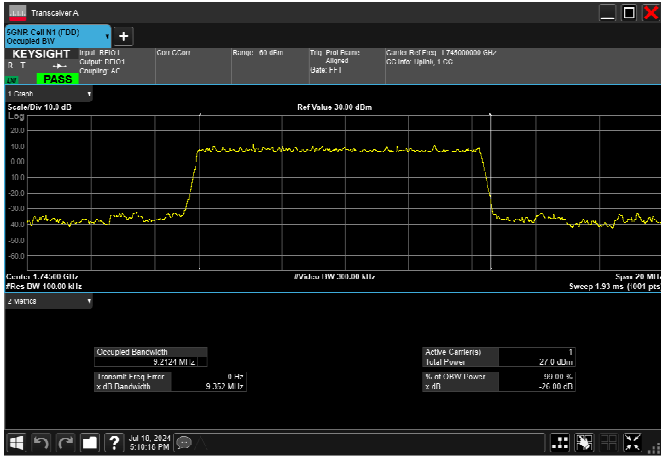

n66_10MHz_15kHz_1745MHz_DFT-s-OFDM $\pi/2$
BPSK_RB50@0 9.212MHz