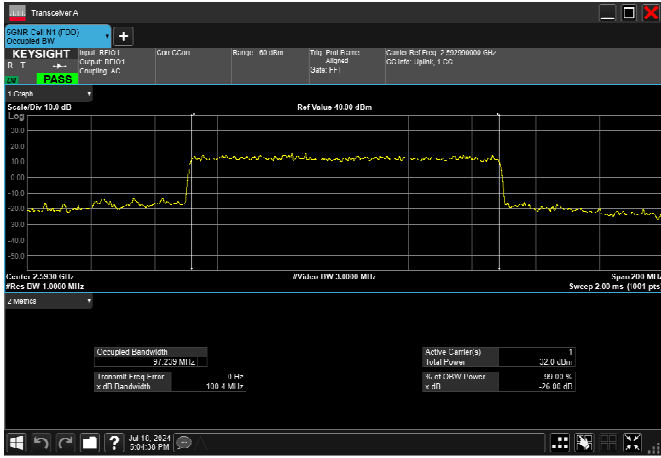

n41_100MHz_30kHz_2592.99MHz_CP-OFDM 16
QAM_RB273@0 97.239MHz