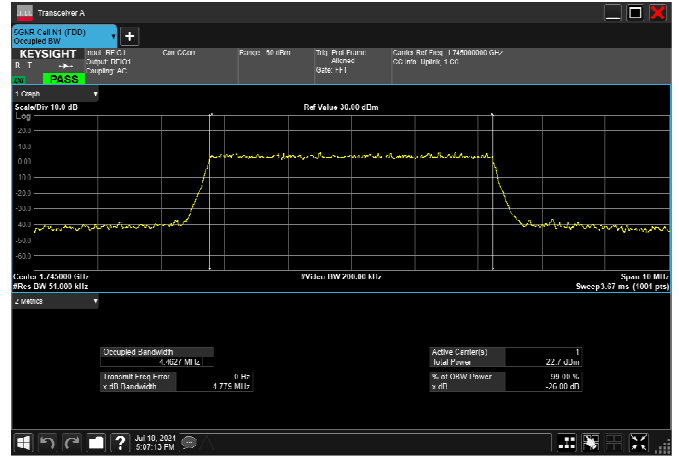

n66_5MHz_15kHz_1745MHz_DFT-s-OFDM 256
QAM_RB25@0 4.463MHz