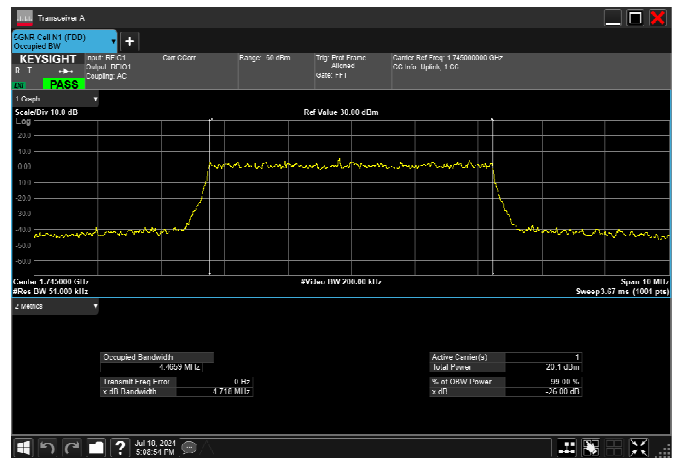

n66_5MHz_15kHz_1745MHz_CP-OFDM QPSK_RB25@0
4.467MHz

n66_5MHz_15kHz_1745MHz_CP-OFDM 16
QAM_RB25@0 4.467MHz

n66_5MHz_15kHz_1745MHz_CP-OFDM 64
QAM_RB25@0 4.483MHz

n66_5MHz_15kHz_1745MHz_CP-OFDM 256
QAM_RB25@0 4.466MHz