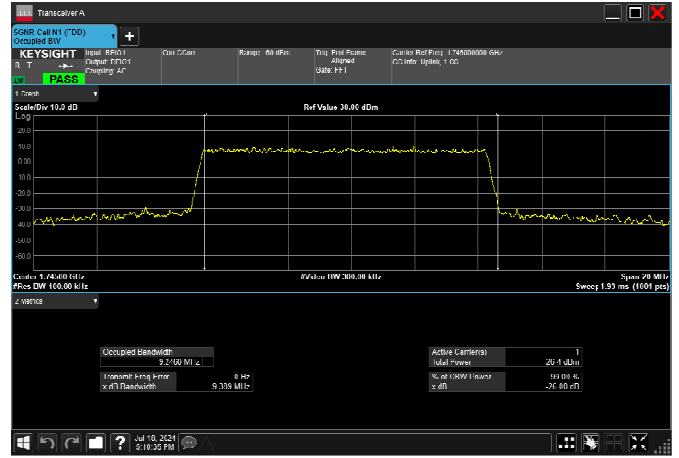

n66_10MHz_15kHz_1745MHz_DFT-s-OFDM
QPSK_RB50@0 9.246MHz