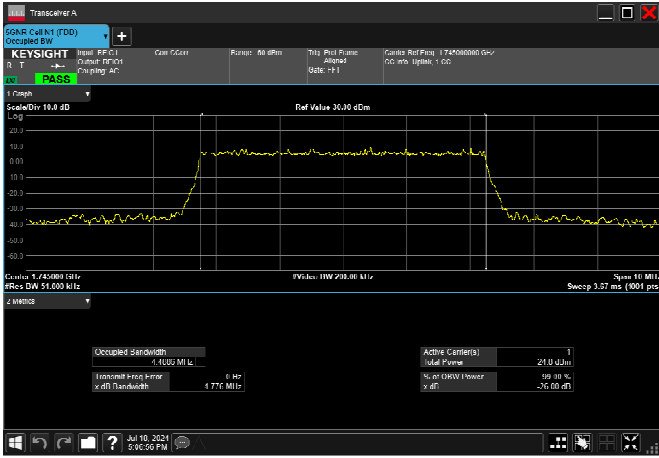

n66_5MHz_15kHz_1745MHz_DFT-s-OFDM 64
QAM_RB25@0 4.489MHz