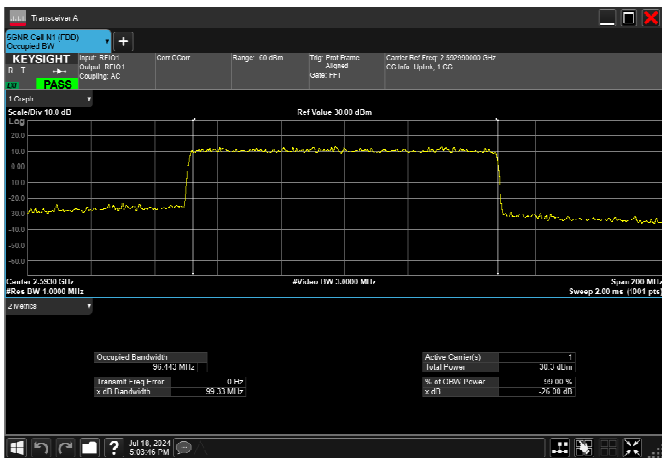

n41_100MHz_30kHz_2592.99MHz_DFT-s-OFDM 256
QAM_RB270@0 96.443MHz