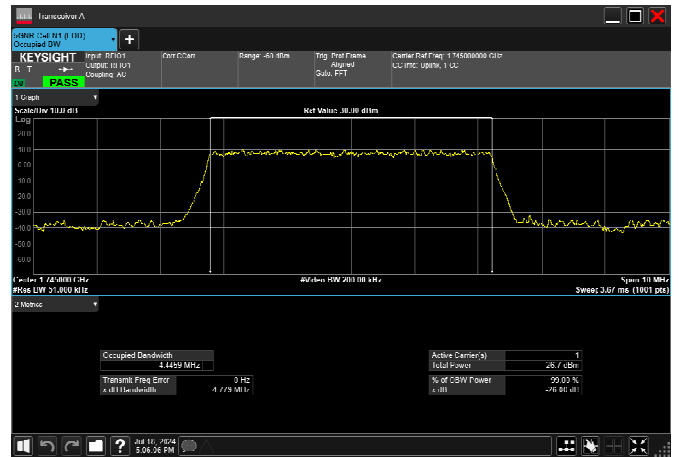

n41_100MHz_30kHz_2592.99MHz_CP-OFDM 16
QAM_RB273@0 97.239MHz

n41_100MHz_30kHz_2592.99MHz_CP-OFDM 64
QAM_RB273@0 97.312MHz

n41_100MHz_30kHz_2592.99MHz_CP-OFDM 256
QAM_RB273@0 97.201MHz

n66

n66_5MHz_15kHz_1745MHz_DFT-s-OFDM $\pi/2$
BPSK_RB25@0 4.446MHz