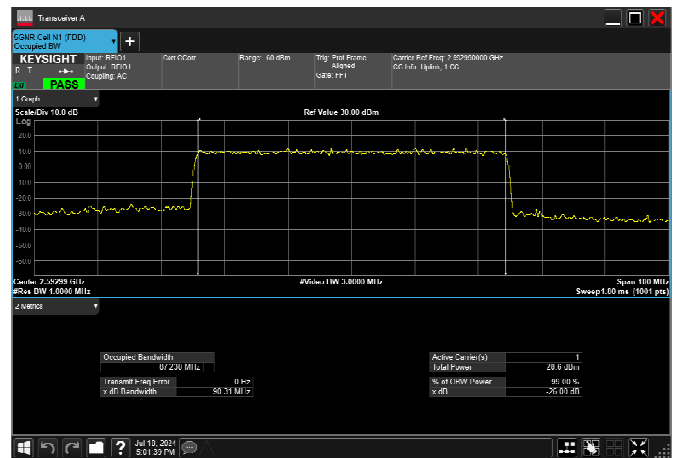

n41_90MHz_30kHz_2592.99MHz_CP-OFDM 256
QAM_RB245@0 87.238MHz