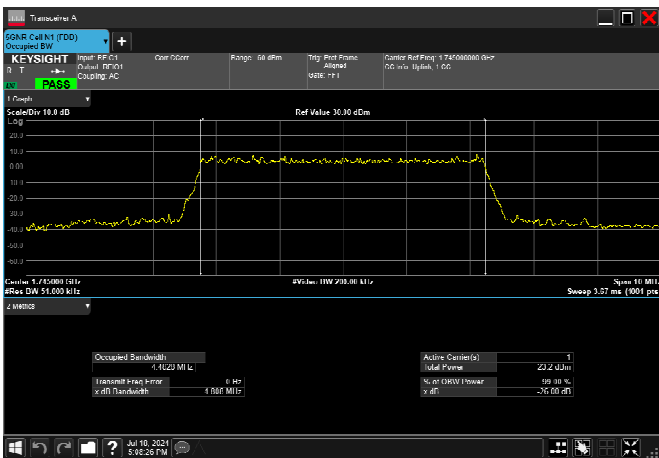

n66_5MHz_15kHz_1745MHz_CP-OFDM 64
QAM_RB25@0 4.483MHz