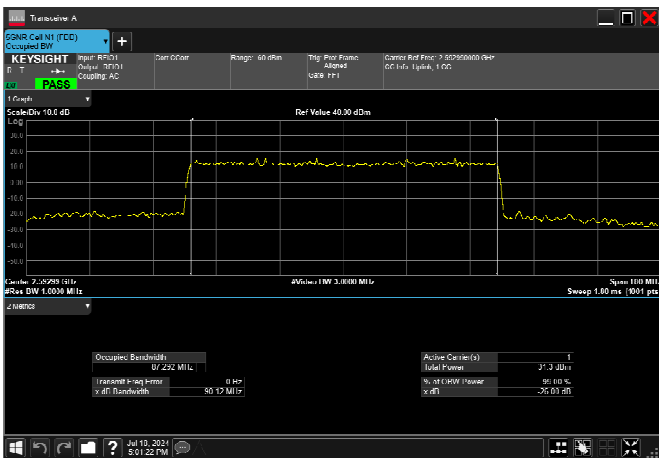

n41_90MHz_30kHz_2592.99MHz_CP-OFDM 64
QAM_RB245@0 87.292MHz