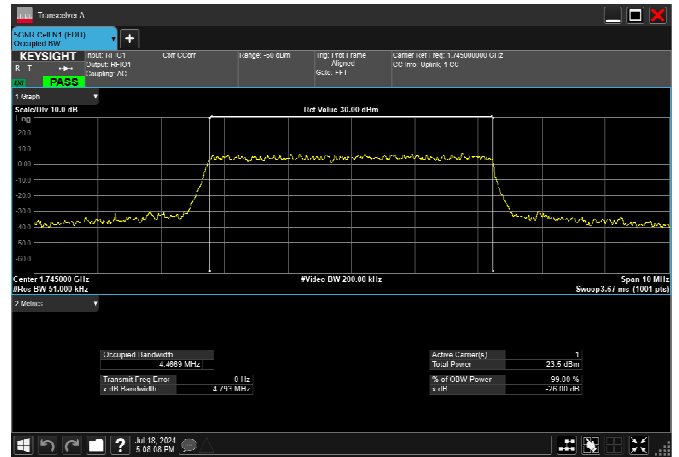

n66_5MHz_15kHz_1745MHz_CP-OFDM 16
QAM_RB25@0 4.467MHz