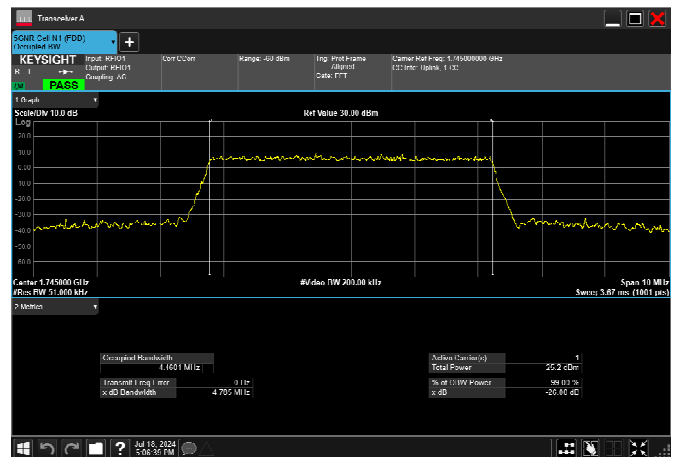

n66_5MHz_15kHz_1745MHz_DFT-s-OFDM 16
QAM_RB25@0 4.460MHz