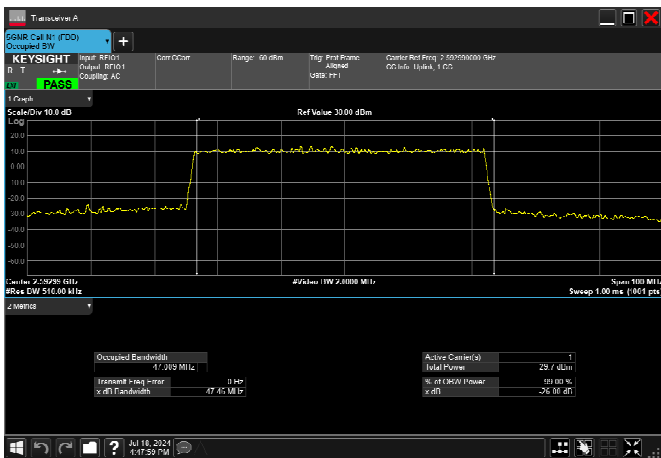

n41_50MHz_30kHz_2592.99MHz_CP-OFDM 16
QAM_RB133@0 47.406MHz

n41_50MHz_30kHz_2592.99MHz_DFT-s-OFDM 256
QAM_RB128@0 47.009MHz