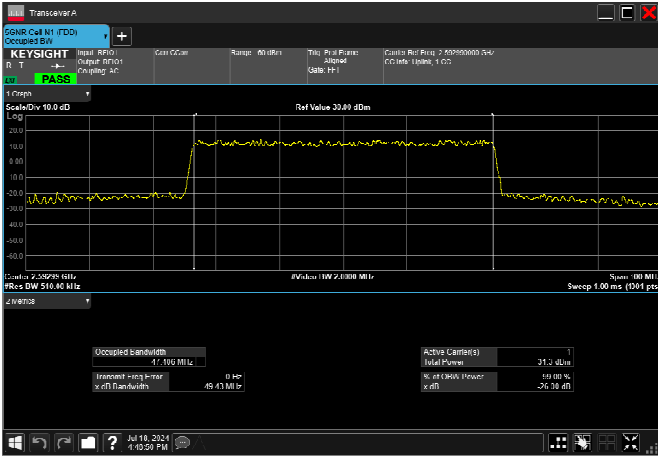

n41_50MHz_30kHz_2592.99MHz_CP-OFDM 256
QAM_RB133@0 47.410MHz

n41_50MHz_30kHz_2592.99MHz_CP-OFDM 16
QAM_RB133@0 47.406MHz