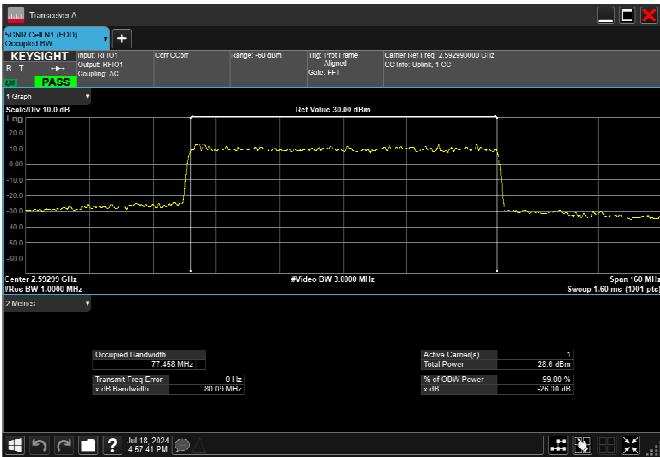

n41_90MHz_30kHz_2592.99MHz_DFT-s-OFDM
QPSK_RB243@0 86.856MHz

n41_80MHz_30kHz_2592.99MHz_CP-OFDM 256
QAM_RB217@0 77.458MHz