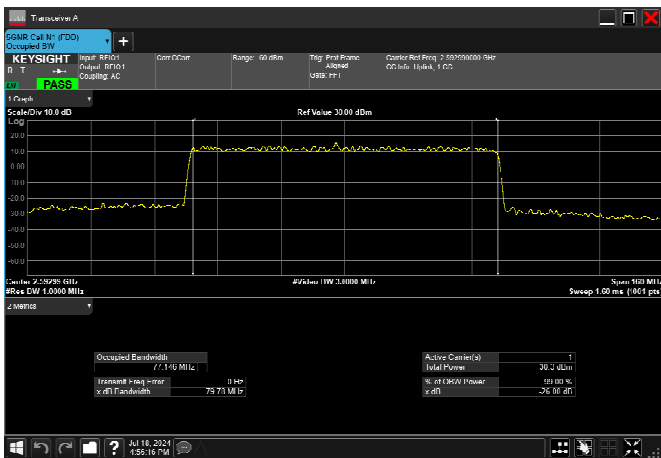

n41_80MHz_30kHz_2592.99MHz_CP-OFDM 16
QAM_RB217@0 77.261MHz

n41_80MHz_30kHz_2592.99MHz_DFT-s-OFDM 256
QAM_RB216@0 77.146MHz