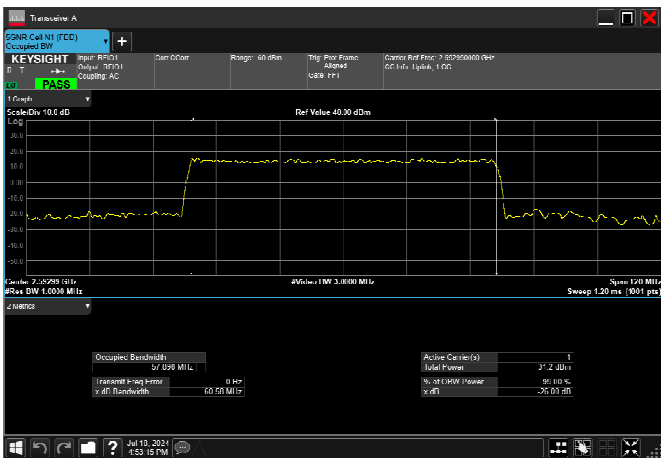

n41_80MHz_30kHz_2592.99MHz_DFT-s-OFDM $\pi/2$
BPSK_RB216@0 77.203MHz

n41_60MHz_30kHz_2592.99MHz_CP-OFDM 64
QAM_RB162@0 57.898MHz