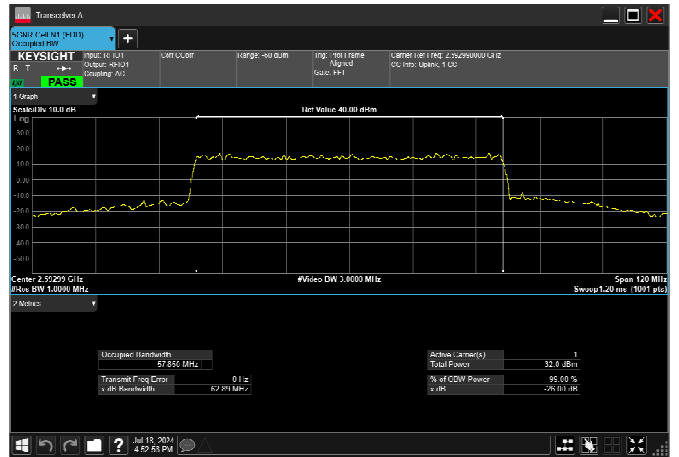

n41_60MHz_30kHz_2592.99MHz_DFT-s-OFDM 64
QAM_RB162@0 57.932MHz

n41_60MHz_30kHz_2592.99MHz_DFT-s-OFDM 256
QAM_RB162@0 57.622MHz

n41_60MHz_30kHz_2592.99MHz_CP-OFDM
QPSK_RB162@0 57.673MHz

n41_60MHz_30kHz_2592.99MHz_CP-OFDM 16
QAM_RB162@0 57.850MHz