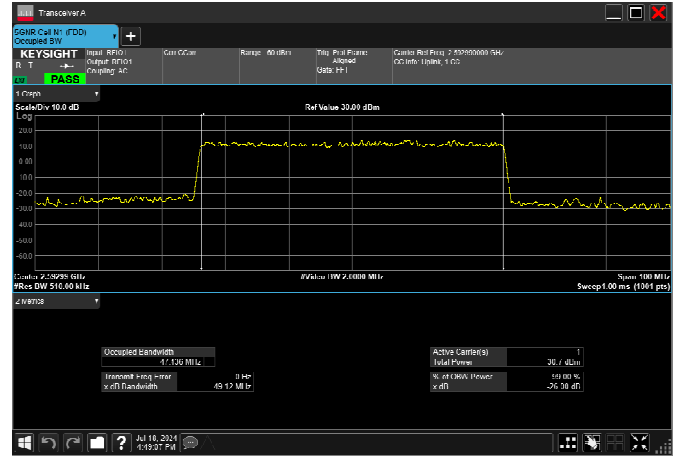

n41_50MHz_30kHz_2592.99MHz_DFT-s-OFDM 256
QAM_RB128@0 47.009MHz

n41_50MHz_30kHz_2592.99MHz_CP-OFDM
QPSK_RB133@0 47.416MHz

n41_50MHz_30kHz_2592.99MHz_CP-OFDM 16
QAM_RB133@0 47.406MHz

n41_50MHz_30kHz_2592.99MHz_CP-OFDM 64
QAM_RB133@0 47.436MHz