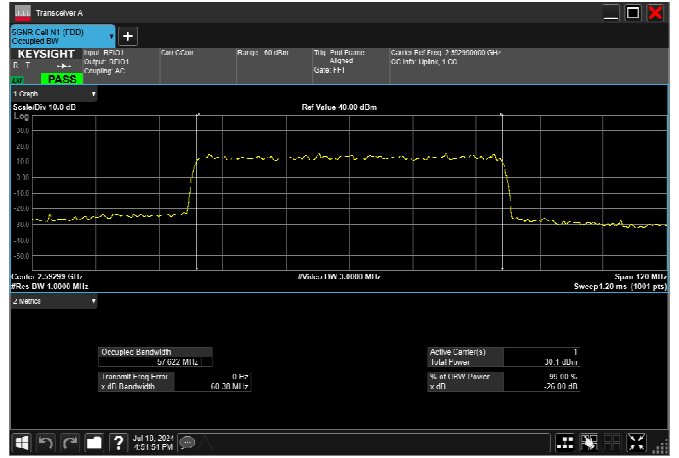

n41_60MHz_30kHz_2592.99MHz_CP-OFDM 16
QAM_RB162@0 57.850MHz

n41_60MHz_30kHz_2592.99MHz_DFT-s-OFDM 256
QAM_RB162@0 57.622MHz