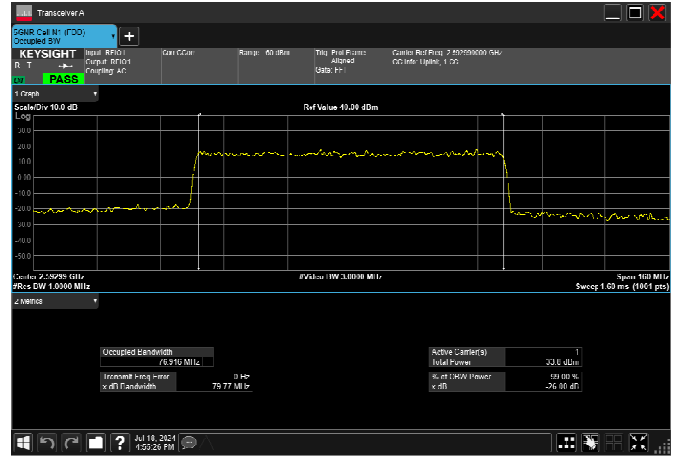

n41_60MHz_30kHz_2592.99MHz_CP-OFDM 64
QAM_RB162@0 57.898MHz

n41_60MHz_30kHz_2592.99MHz_CP-OFDM 256
QAM_RB162@0 57.842MHz

n41_80MHz_30kHz_2592.99MHz_DFT-s-OFDM $\pi/2$
BPSK_RB216@0 77.203MHz

n41_80MHz_30kHz_2592.99MHz_DFT-s-OFDM
QPSK_RB216@0 76.916MHz