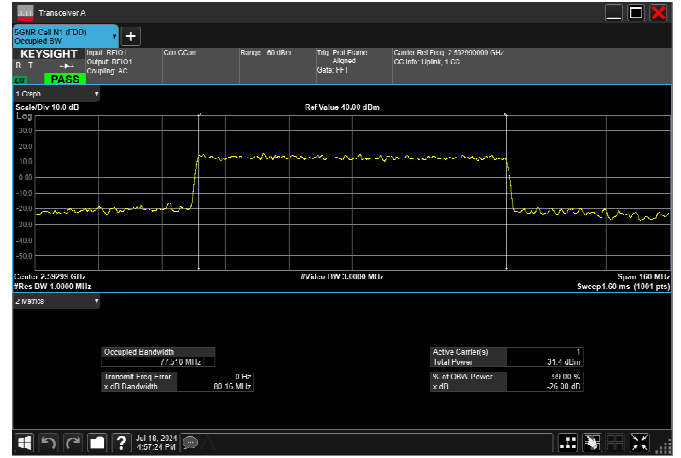

n41_90MHz_30kHz_2592.99MHz_DFT-s-OFDM $\pi/2$
BPSK_RB243@0 86.774MHz

n41_80MHz_30kHz_2592.99MHz_CP-OFDM 64
QAM_RB217@0 77.510MHz