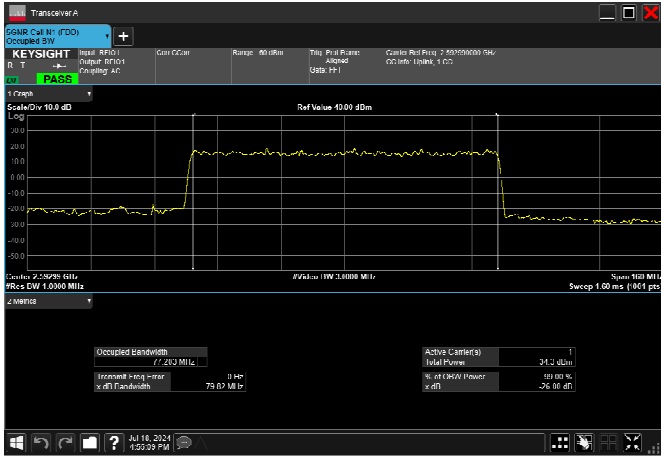

n41_80MHz_30kHz_2592.99MHz_DFT-s-OFDM 16
QAM_RB216@0 77.136MHz

n41_80MHz_30kHz_2592.99MHz_DFT-s-OFDM $\pi/2$
BPSK_RB216@0 77.203MHz