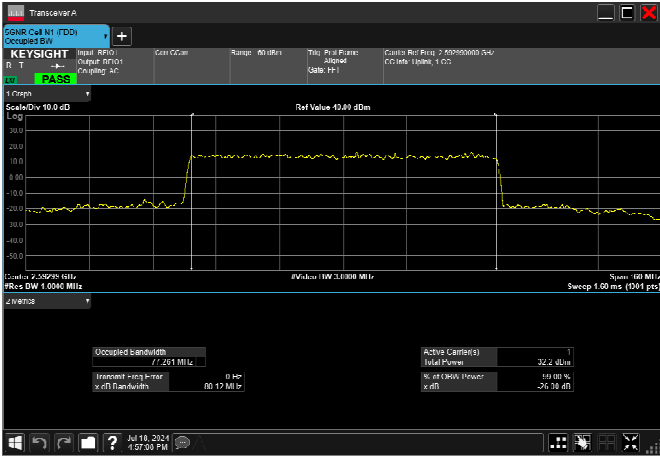

n41_80MHz_30kHz_2592.99MHz_CP-OFDM 256
QAM_RB217@0 77.458MHz

n41_80MHz_30kHz_2592.99MHz_CP-OFDM 16
QAM_RB217@0 77.261MHz