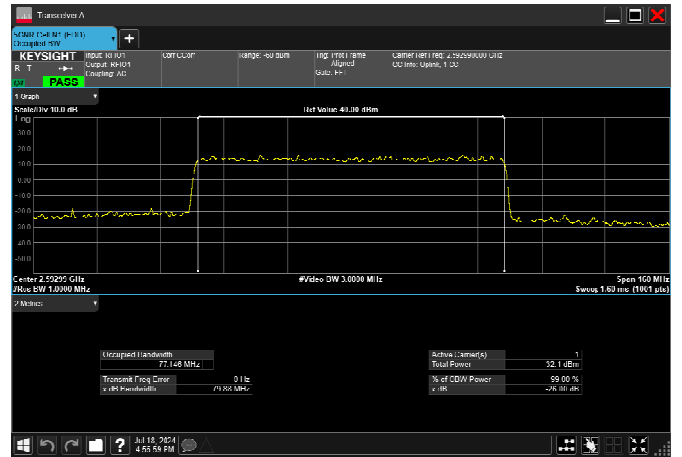

n41_80MHz_30kHz_2592.99MHz_CP-OFDM
QPSK_RB217@0 77.515MHz

n41_80MHz_30kHz_2592.99MHz_DFT-s-OFDM 64
QAM_RB216@0 77.146MHz