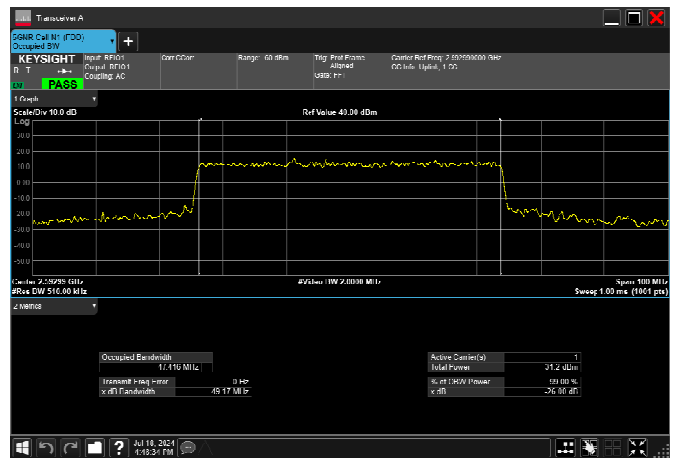

n41_50MHz_30kHz_2592.99MHz_CP-OFDM 64
QAM_RB133@0 47.436MHz

n41_50MHz_30kHz_2592.99MHz_CP-OFDM
QPSK_RB133@0 47.416MHz