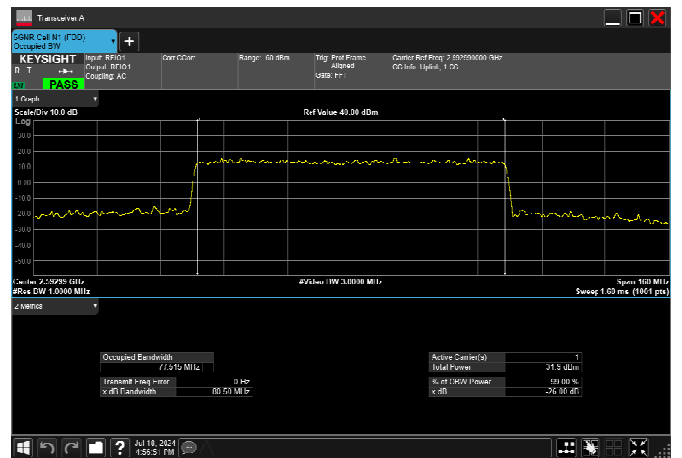

n41_80MHz_30kHz_2592.99MHz_DFT-s-OFDM 16
QAM_RB216@0 77.136MHz

n41_80MHz_30kHz_2592.99MHz_DFT-s-OFDM 64
QAM_RB216@0 77.146MHz

n41_80MHz_30kHz_2592.99MHz_DFT-s-OFDM 256
QAM_RB216@0 77.146MHz

n41_80MHz_30kHz_2592.99MHz_CP-OFDM
QPSK_RB217@0 77.515MHz