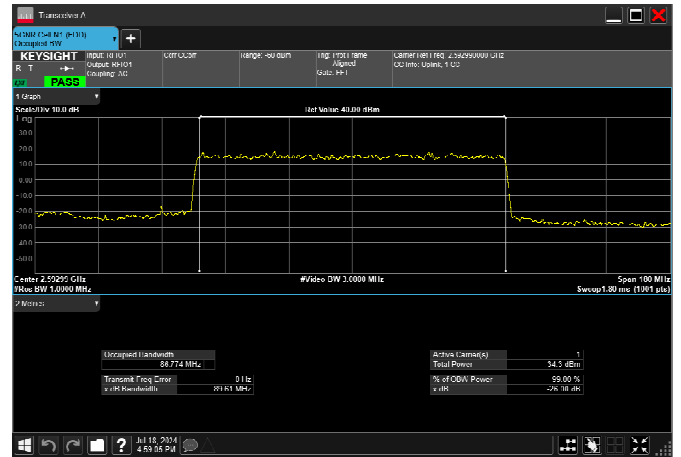

n41_80MHz_30kHz_2592.99MHz_CP-OFDM 16
QAM_RB217@0 77.261MHz

n41_80MHz_30kHz_2592.99MHz_CP-OFDM 64
QAM_RB217@0 77.510MHz

n41_80MHz_30kHz_2592.99MHz_CP-OFDM 256
QAM_RB217@0 77.458MHz

n41_90MHz_30kHz_2592.99MHz_DFT-s-OFDM $\pi/2$
BPSK_RB243@0 86.774MHz