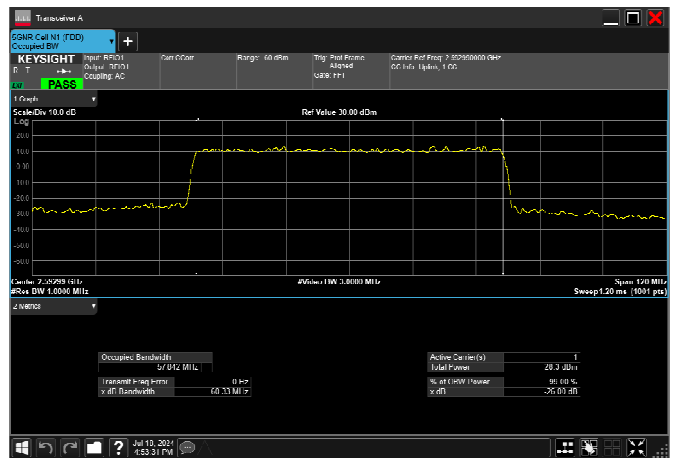

n41_80MHz_30kHz_2592.99MHz_DFT-s-OFDM
QPSK_RB216@0 76.916MHz

n41_60MHz_30kHz_2592.99MHz_CP-OFDM 256
QAM_RB162@0 57.842MHz