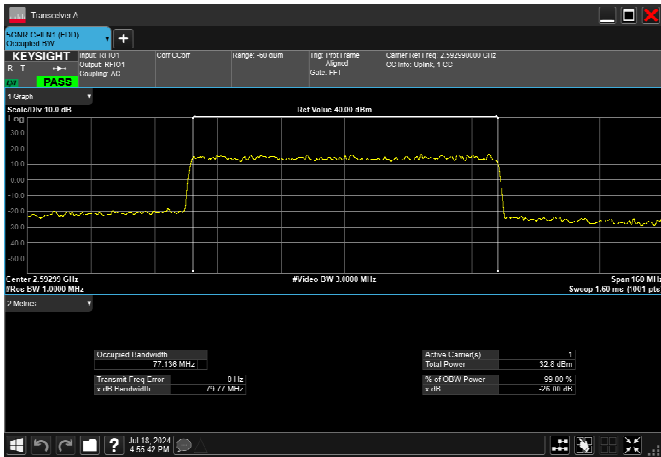

n41_80MHz_30kHz_2592.99MHz_DFT-s-OFDM 256
QAM_RB216@0 77.146MHz

n41_80MHz_30kHz_2592.99MHz_DFT-s-OFDM 16
QAM_RB216@0 77.136MHz