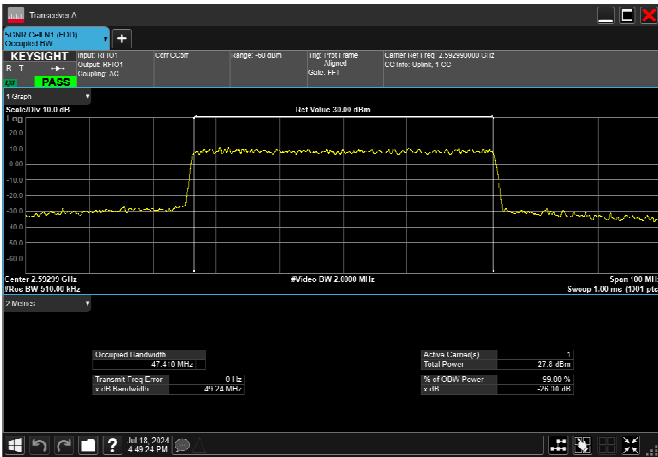

n41_60MHz_30kHz_2592.99MHz_DFT-s-OFDM
QPSK_RB162@0 57.859MHz

n41_50MHz_30kHz_2592.99MHz_CP-OFDM 256
QAM_RB133@0 47.410MHz