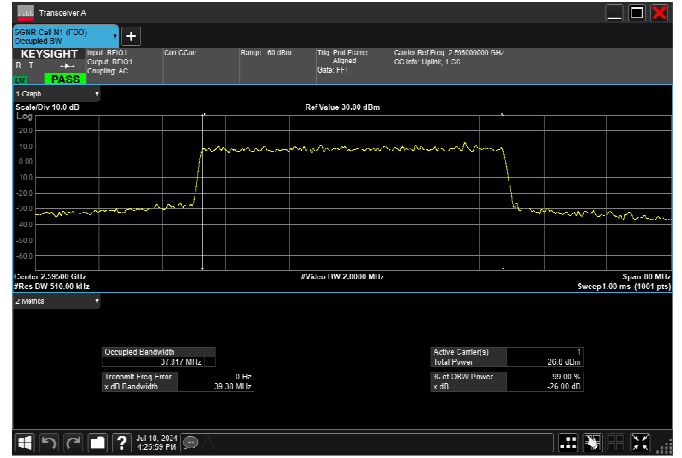

n38_40MHz_30kHz_2595MHz_CP-OFDM 64
QAM_RB106@0 37.817MHz