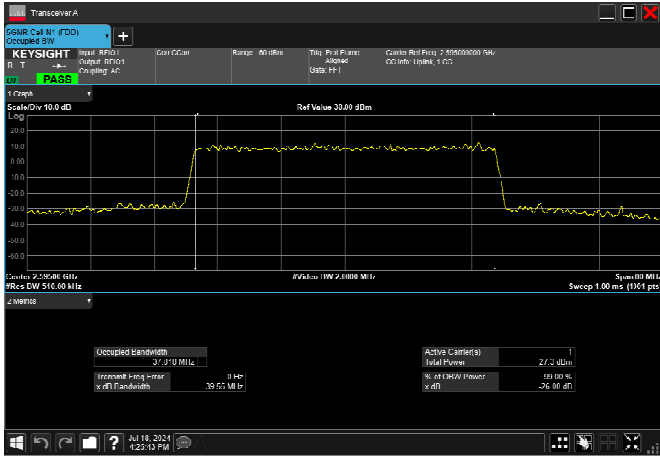

n38_40MHz_30kHz_2595MHz_CP-OFDM 16
QAM_RB106@0 37.818MHz