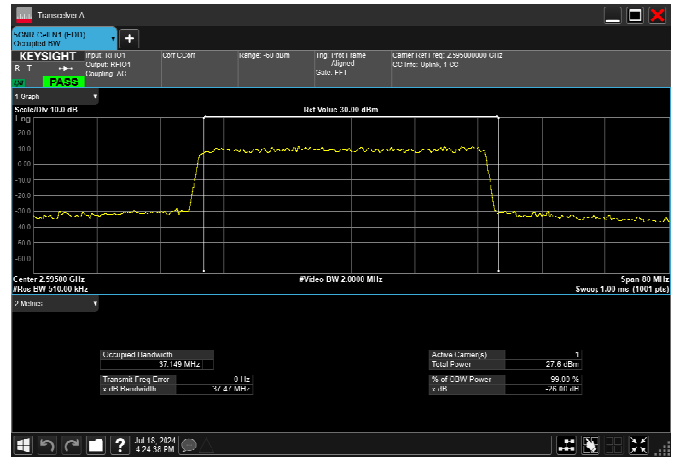

n38_40MHz_30kHz_2595MHz_DFT-s-OFDM 64
QAM_RB100@0 37.149MHz