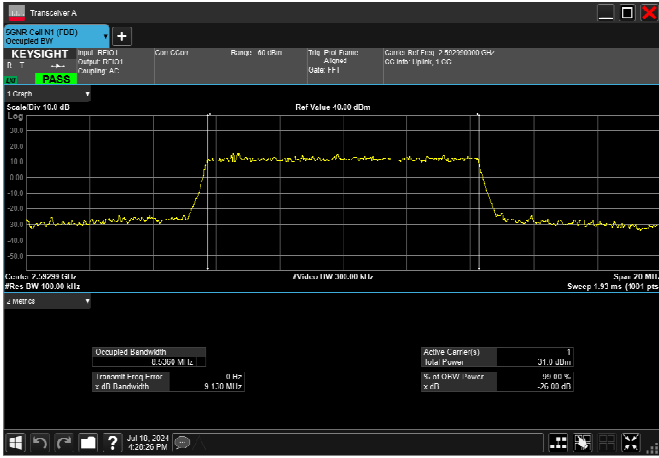

n41_10MHz_30kHz_2592.99MHz_DFT-s-OFDM 64
QAM_RB24@0 8.536MHz