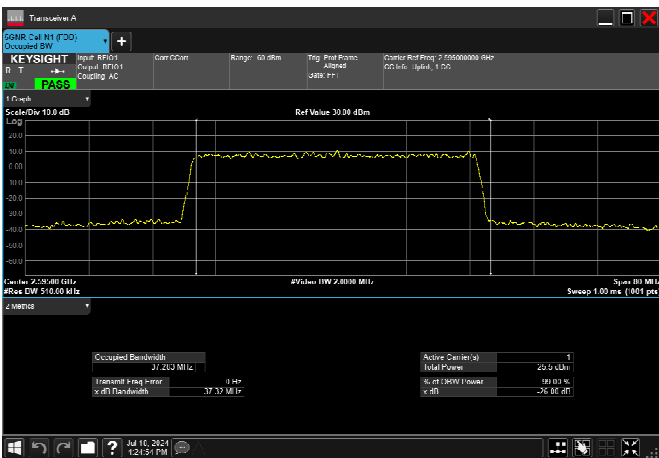

n38_40MHz_30kHz_2595MHz_DFT-s-OFDM 256
QAM_RB100@0 37.283MHz