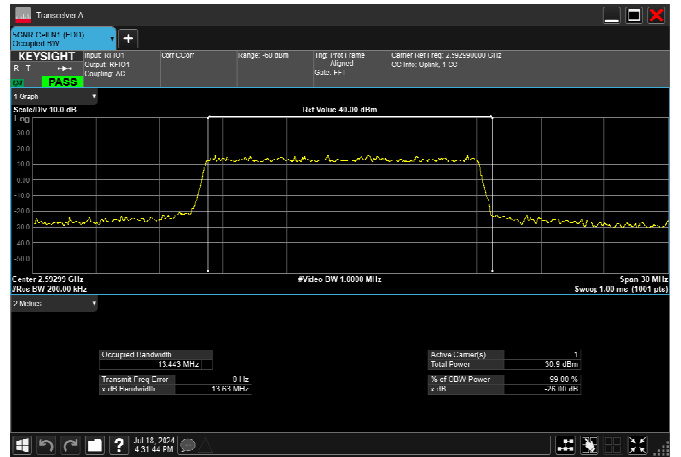

n41_15MHz_30kHz_2592.99MHz_DFT-s-OFDM 64
QAM_RB36@0 13.443MHz