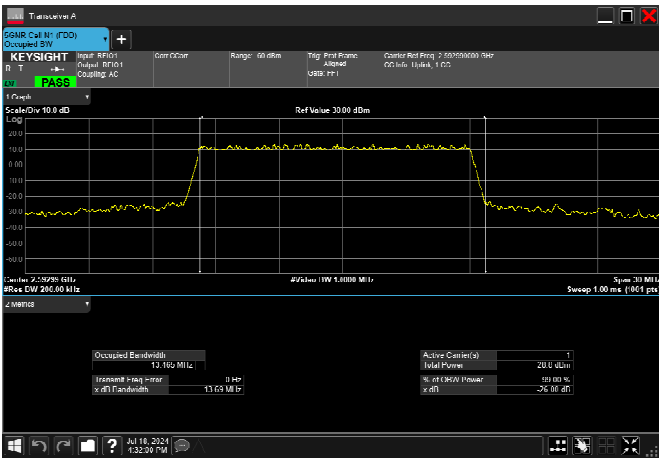

n41_15MHz_30kHz_2592.99MHz_DFT-s-OFDM 256
QAM_RB36@0 13.465MHz