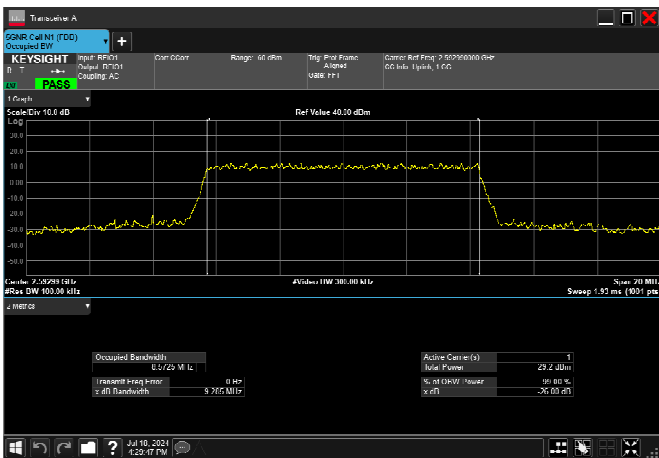

n41_10MHz_30kHz_2592.99MHz_CP-OFDM 64
QAM_RB24@0 8.572MHz