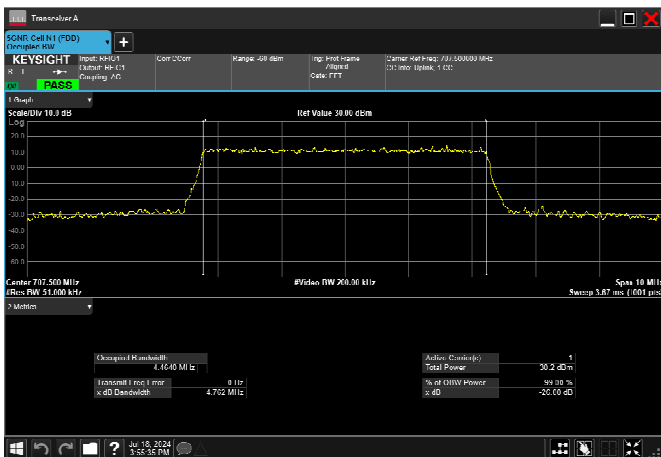

n12_5MHz_15kHz_707.5MHz_DFT-s-OFDM 256
QAM_RB25@0 4.464MHz