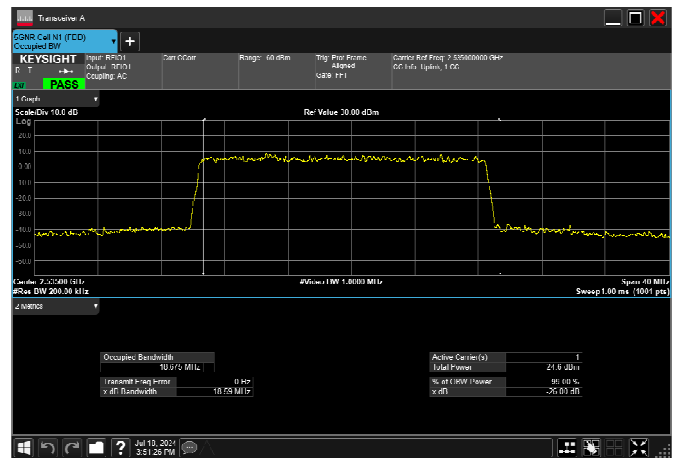

n7_20MHz_15kHz_2535MHz_DFT-s-OFDM 16
QAM_RB100@0 18.675MHz