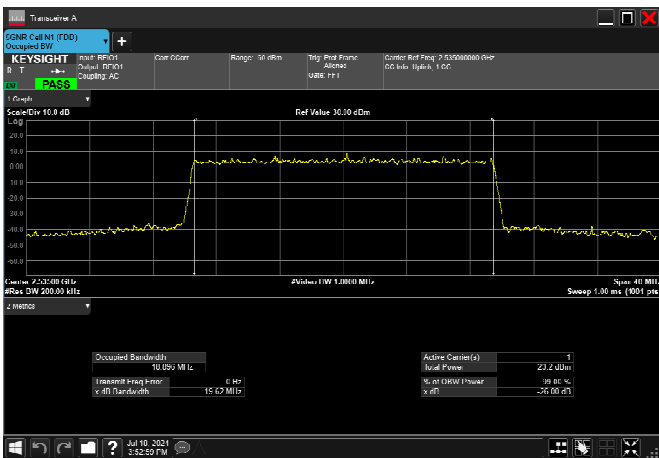

n7_20MHz_15kHz_2535MHz_CP-OFDM 64
QAM_RB106@0 18.896MHz