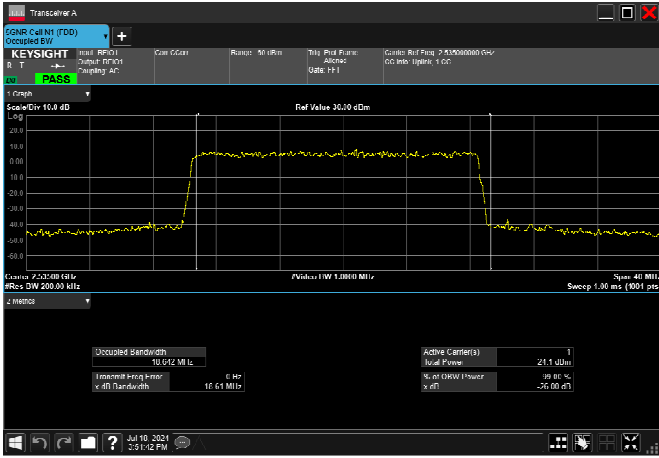

n7_20MHz_15kHz_2535MHz_DFT-s-OFDM 64
QAM_RB100@0 18.642MHz