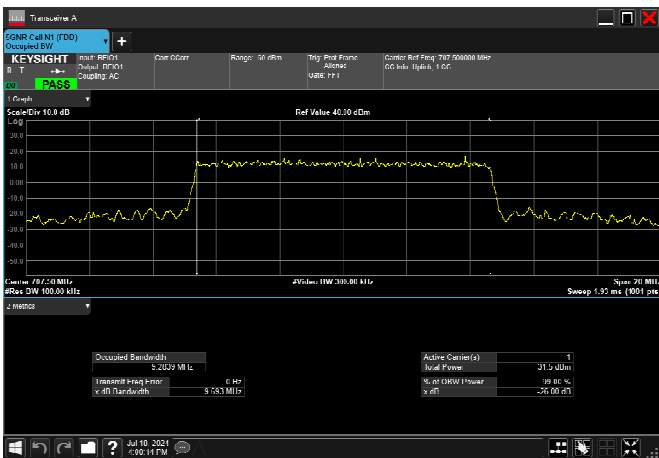

n12_10MHz_15kHz_707.5MHz_CP-OFDM 64
QAM_RB52@0 9.284MHz