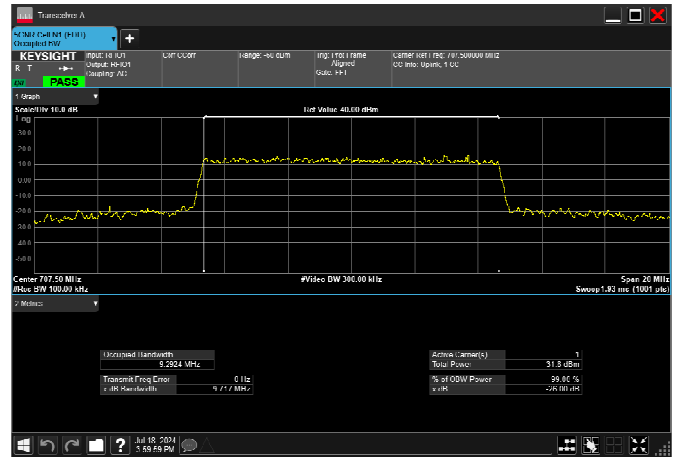

n12_10MHz_15kHz_707.5MHz_CP-OFDM 16
QAM_RB52@0 9.292MHz