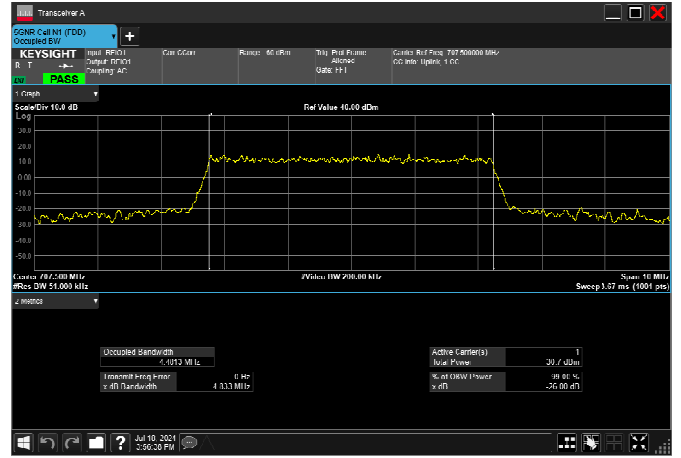

n12_5MHz_15kHz_707.5MHz_CP-OFDM 64
QAM_RB25@0 4.481MHz