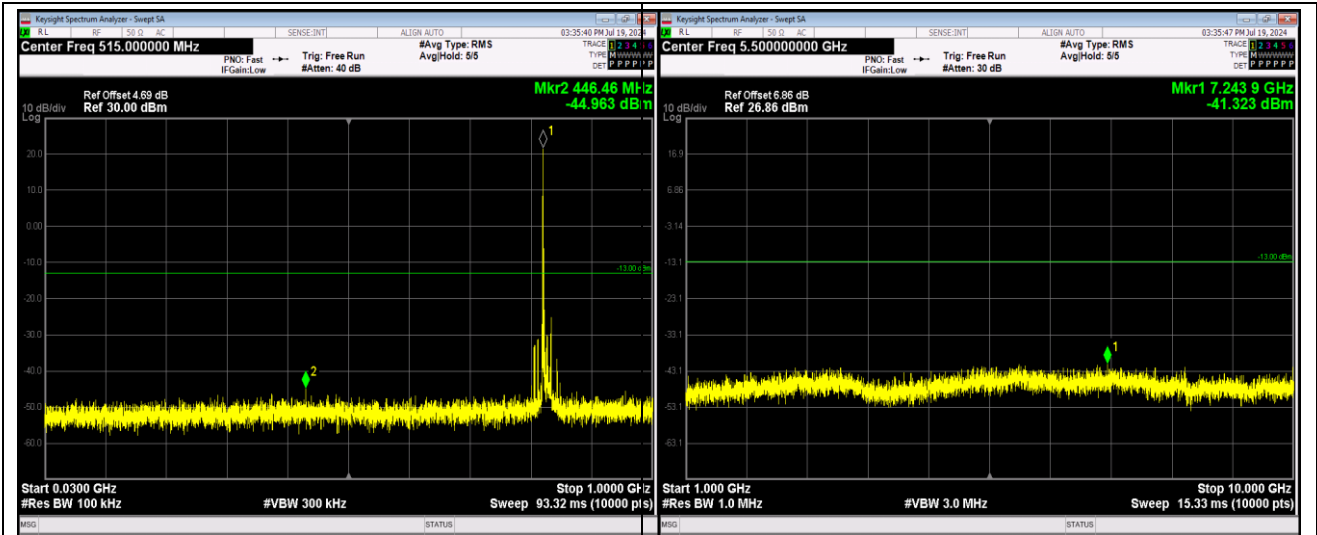

Band26-15MHz-QPSK-26915-1RB#0-Range2:1000~10000MHz

Band26-15MHz-QPSK-26915-1RB#0-Range1:30~1000MHz