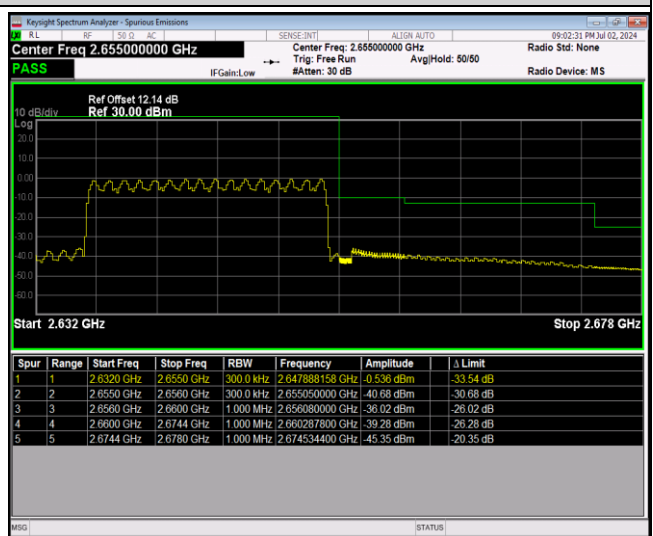

Band41-20MHz-16QAM-40140-100RB#0

Band41-20MHz-16QAM-41140-1RB#0

Band41-20MHz-16QAM-41140-1RB#99

Band41-20MHz-16QAM-41140-100RB#0

Band41-20MHz-64QAM-40140-1RB#0

Band41-20MHz-64QAM-40140-1RB#99

Band41-20MHz-64QAM-40140-100RB#0