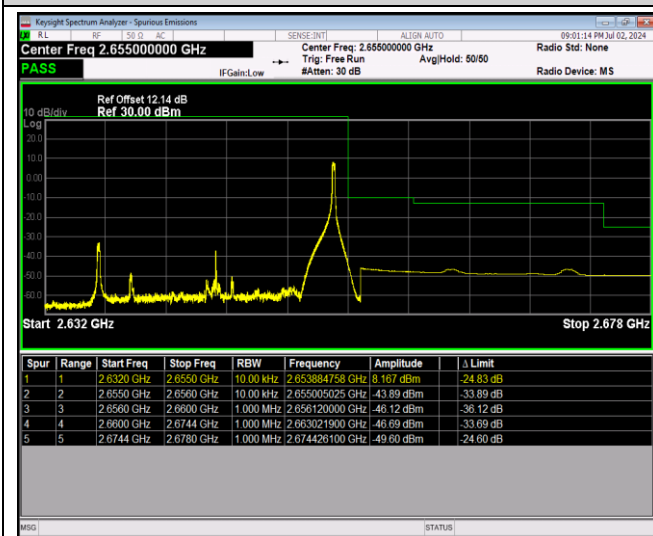

Band41-20MHz-16QAM-40140-100RB#0

Band41-20MHz-16QAM-41140-1RB#0

Band41-20MHz-16QAM-41140-1RB#99

Band41-20MHz-16QAM-41140-100RB#0

Band41-20MHz-64QAM-40140-1RB#0

Band41-20MHz-64QAM-40140-1RB#99

Band41-20MHz-64QAM-40140-100RB#0