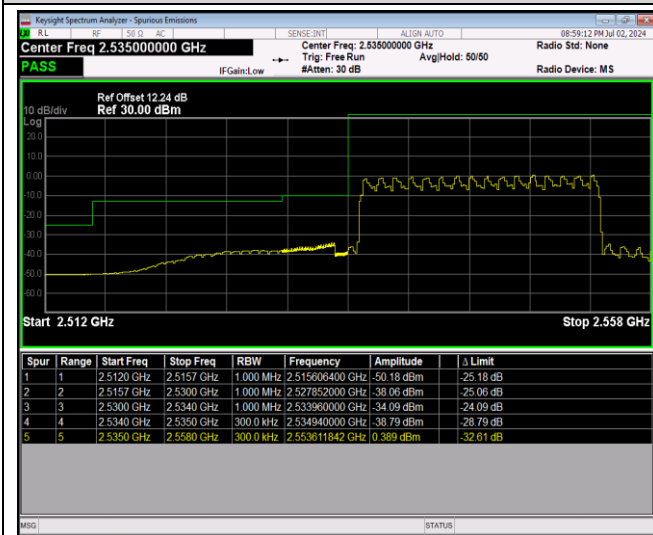

Band41-20MHz-16QAM-40140-100RB#0

Band41-20MHz-16QAM-41140-1RB#0

Band41-20MHz-16QAM-41140-1RB#99

Band41-20MHz-16QAM-41140-100RB#0

Band41-20MHz-64QAM-40140-1RB#0

Band41-20MHz-64QAM-40140-1RB#99

Band41-20MHz-64QAM-40140-100RB#0