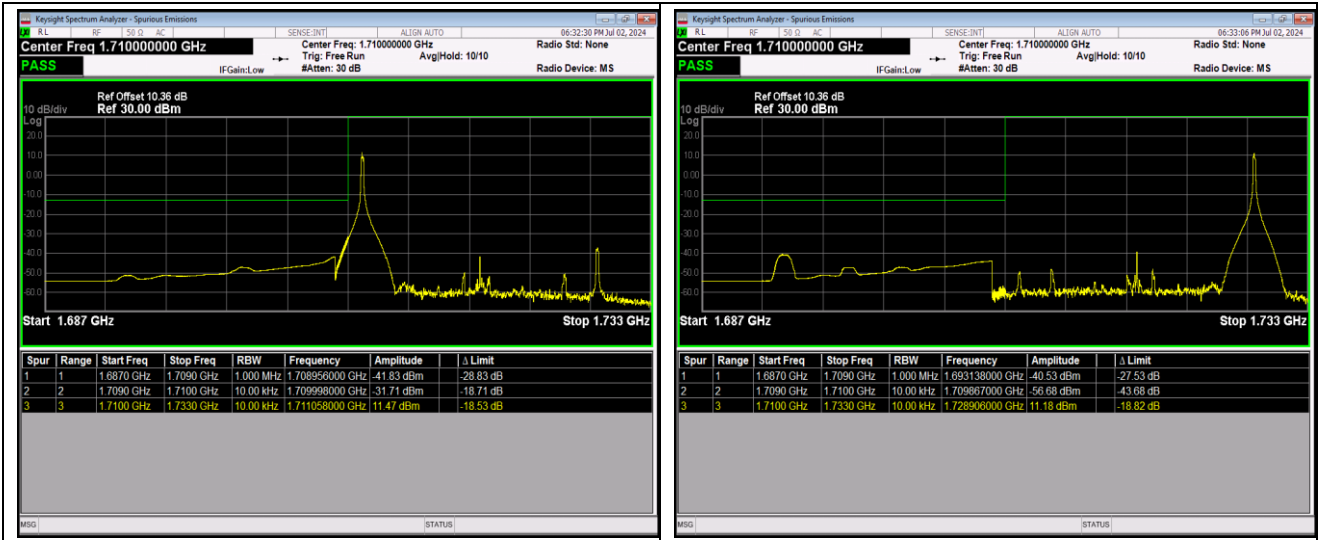

Band66-20MHz-16QAM-132072-100RB#0

Band66-20MHz-16QAM-132572-1RB#0