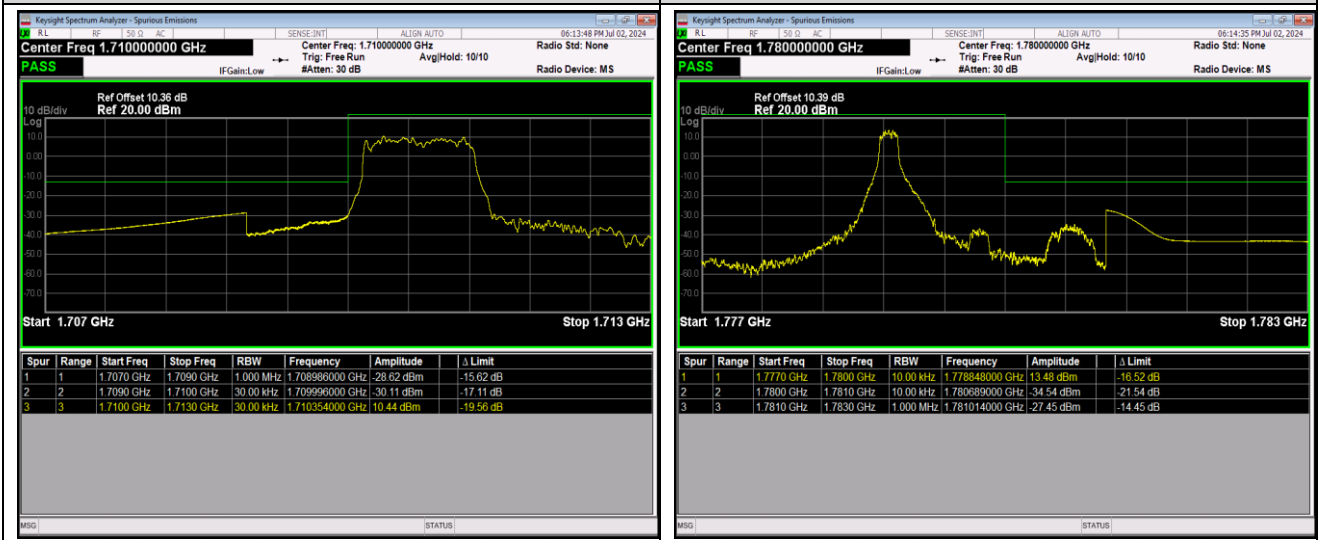

Band41-20MHz-64QAM-41140-1RB#0

Band41-20MHz-64QAM-41140-1RB#99

Band41-20MHz-64QAM-41140-100RB#0

Band66-1.4MHz-QPSK-131979-1RB#0

Band66-1.4MHz-QPSK-131979-1RB#5

Band66-1.4MHz-QPSK-131979-6RB#0

Band66-1.4MHz-QPSK-132665-1RB#0