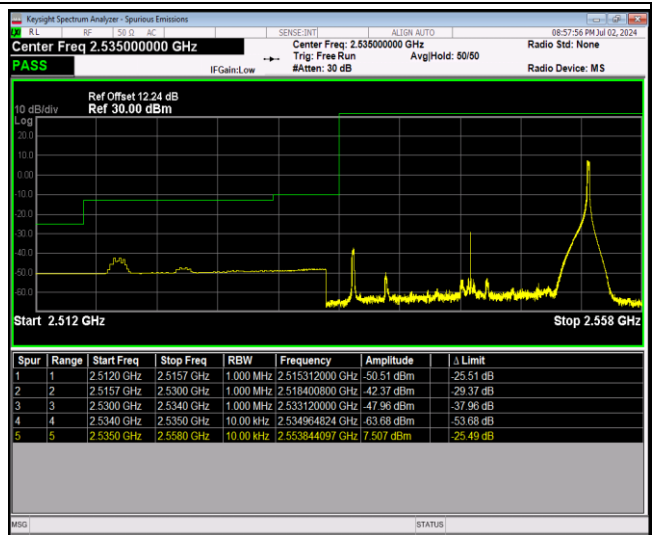

Band41-20MHz-16QAM-40140-100RB#0

Band41-20MHz-16QAM-41140-1RB#0

Band41-20MHz-16QAM-41140-1RB#99

Band41-20MHz-16QAM-41140-100RB#0

Band41-20MHz-64QAM-40140-1RB#0

Band41-20MHz-64QAM-40140-1RB#99

Band41-20MHz-64QAM-40140-100RB#0