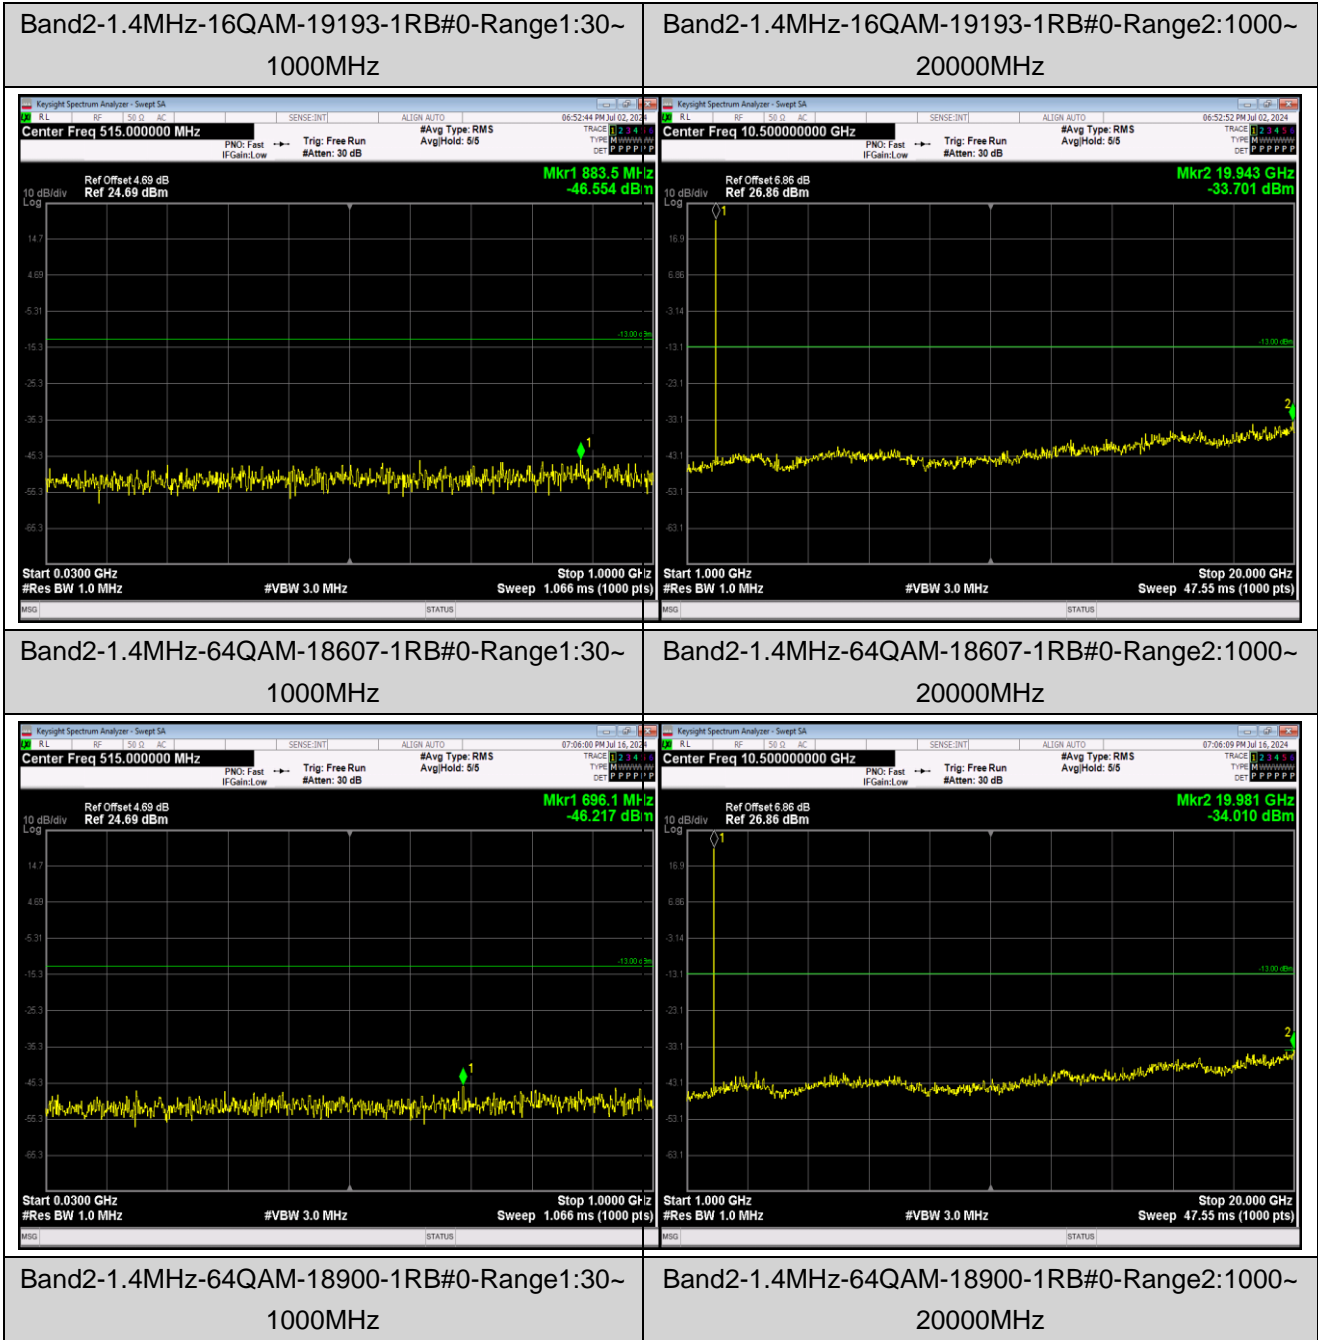

Remark: All bandwidth and all modulation had been tested, but only the worst case data displayed in this report.

Test Graphs

Band2-1.4MHz-16QAM-18607-1RB#0-Range1:30~1000MHz

Band2-1.4MHz-16QAM-18607-1RB#0-Range2:1000~20000MHz

Band2-1.4MHz-16QAM-18900-1RB#0-Range1:30~1000MHz

Band2-1.4MHz-16QAM-18900-1RB#0-Range2:1000~20000MHz

Band2-1.4MHz-64QAM-19193-1RB#0-Range1:30~1000MHz

Band2-1.4MHz-64QAM-19193-1RB#0-Range2:1000~20000MHz

Band2-20MHz-QPSK-18700-1RB#0-Range1:30~1000MHz

Band2-20MHz-QPSK-18700-1RB#0-Range2:1000~20000MHz