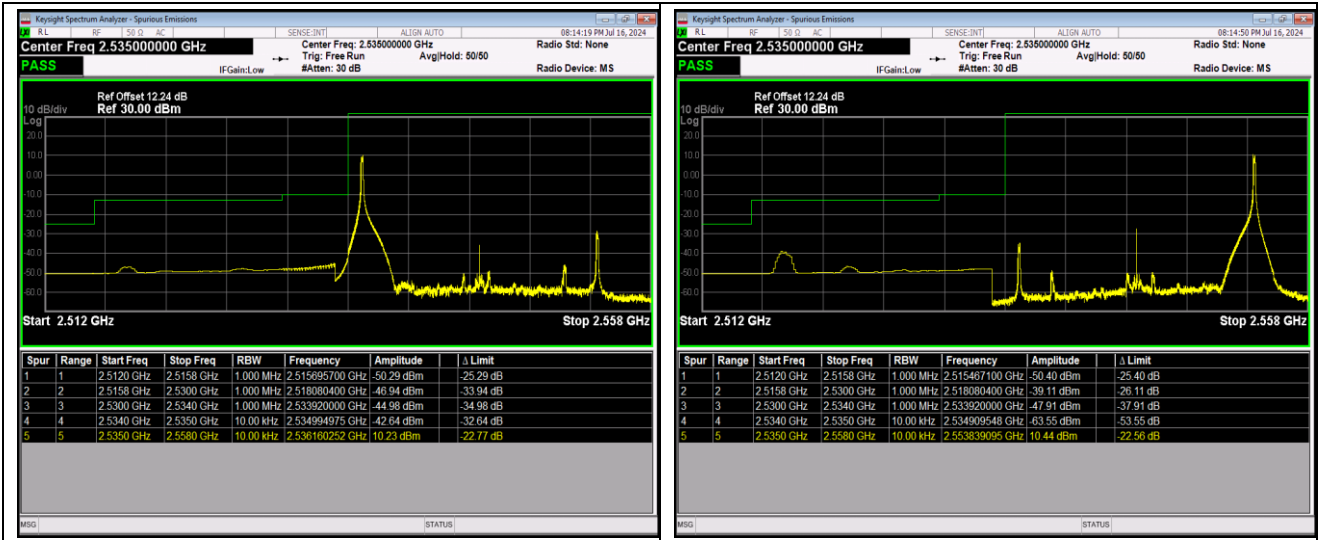

Band41-20MHz-16QAM-40140-100RB#0

Band41-20MHz-16QAM-41140-1RB#0

Band41-20MHz-16QAM-41140-1RB#99

Band41-20MHz-16QAM-41140-100RB#0

Band41-20MHz-64QAM-40140-1RB#0

Band41-20MHz-64QAM-40140-1RB#99

Band41-20MHz-64QAM-40140-100RB#0