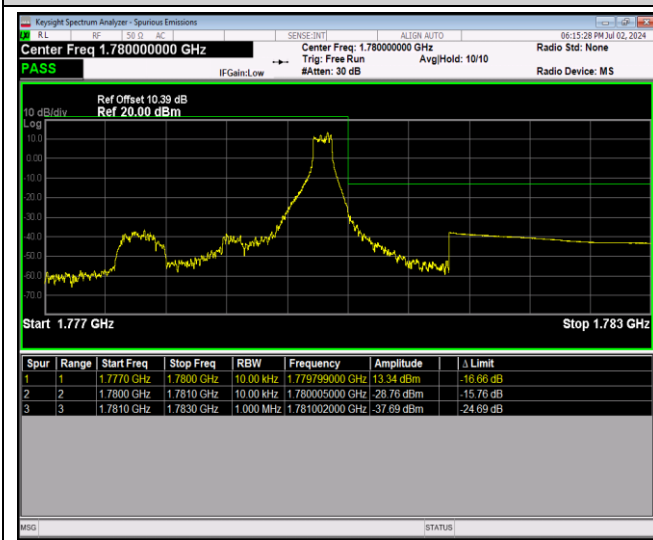

Band66-1.4MHz-16QAM-132665-1RB#5

Band66-1.4MHz-64QAM-131979-1RB#0