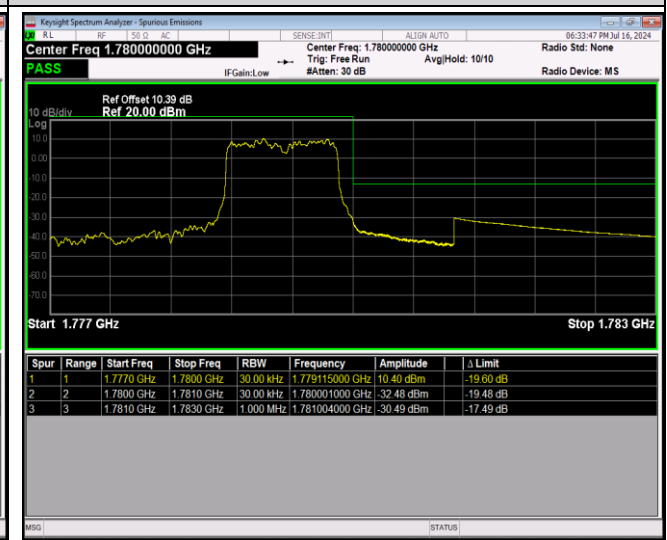

Band66-1.4MHz-16QAM-132665-6RB#0

Band66-1.4MHz-64QAM-131979-1RB#0

Band66-1.4MHz-64QAM-131979-1RB#5

Band66-1.4MHz-64QAM-131979-6RB#0

Band66-1.4MHz-64QAM-132665-1RB#0

Band66-1.4MHz-64QAM-132665-1RB#5

Band66-1.4MHz-64QAM-132665-6RB#0