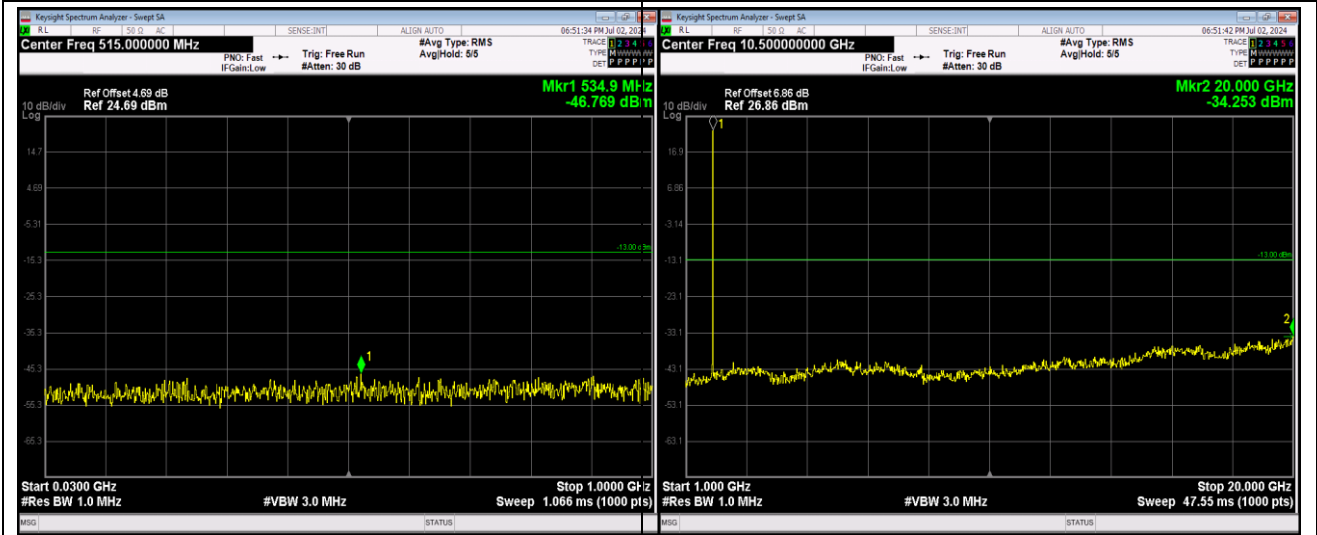

Remark: All bandwidth and all modulation had been tested, but only the worst case data displayed in this report.

Test Graphs

Band2-1.4MHz-16QAM-18607-1RB#0-Range1:30~1000MHz

Band2-1.4MHz-16QAM-18607-1RB#0-Range2:1000~20000MHz