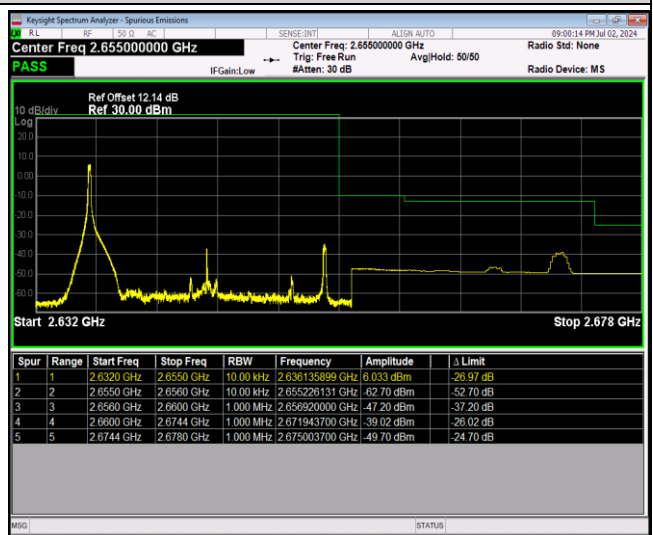

Band41-20MHz-16QAM-40140-100RB#0

Band41-20MHz-16QAM-41140-1RB#0

Band41-20MHz-16QAM-41140-1RB#99

Band41-20MHz-16QAM-41140-100RB#0

Band41-20MHz-64QAM-40140-1RB#0

Band41-20MHz-64QAM-40140-1RB#99

Band41-20MHz-64QAM-40140-100RB#0