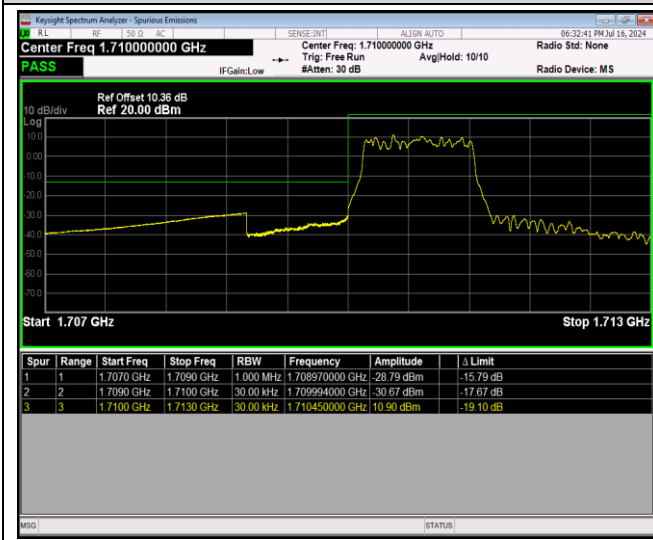

Band66-1.4MHz-16QAM-132665-6RB#0

Band66-1.4MHz-64QAM-131979-1RB#0

Band66-1.4MHz-64QAM-131979-1RB#5

Band66-1.4MHz-64QAM-131979-6RB#0

Band66-1.4MHz-64QAM-132665-1RB#0

Band66-1.4MHz-64QAM-132665-1RB#5

Band66-1.4MHz-64QAM-132665-6RB#0