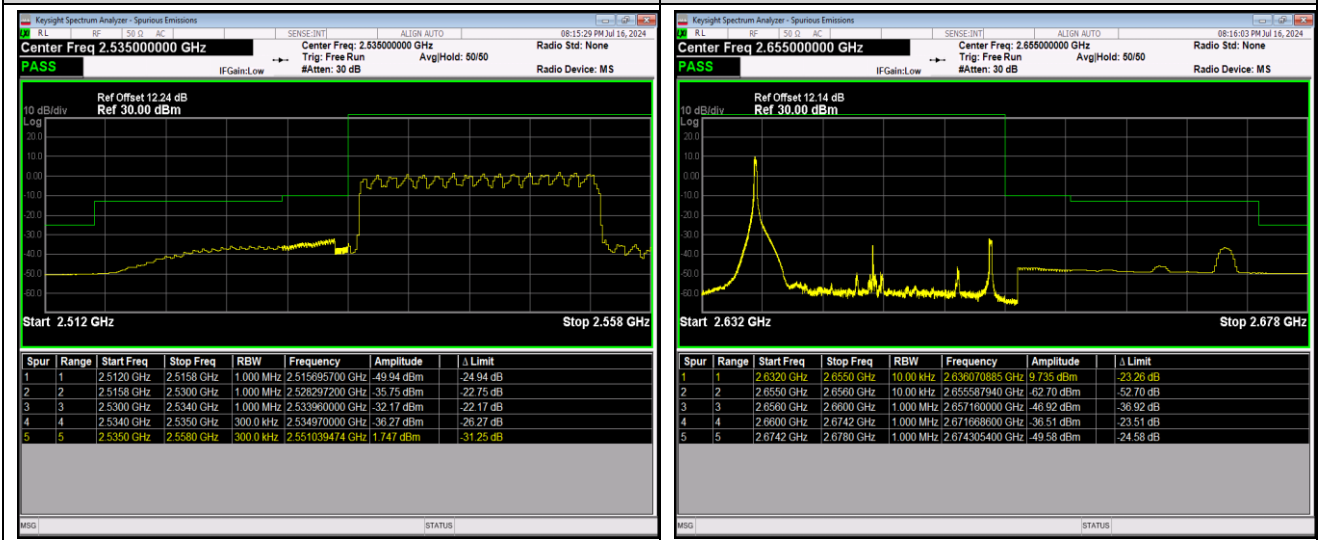

Band41-20MHz-64QAM-40140-100RB#0

Band41-20MHz-64QAM-41140-1RB#0

Band41-20MHz-64QAM-41140-1RB#99

Band41-20MHz-64QAM-41140-100RB#0