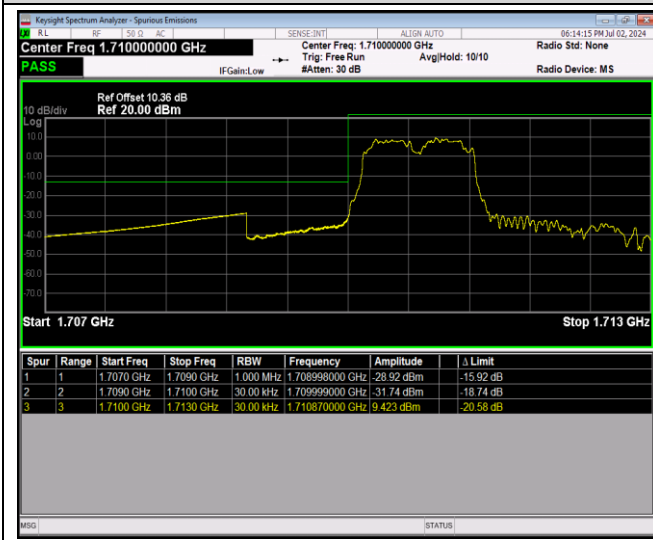

Band66-1.4MHz-QPSK-132665-1RB#5

Band66-1.4MHz-QPSK-132665-6RB#0

Band66-1.4MHz-16QAM-131979-1RB#0

Band66-1.4MHz-16QAM-131979-1RB#5

Band66-1.4MHz-16QAM-131979-6RB#0

Band66-1.4MHz-16QAM-132665-1RB#0

Band66-1.4MHz-16QAM-132665-1RB#5