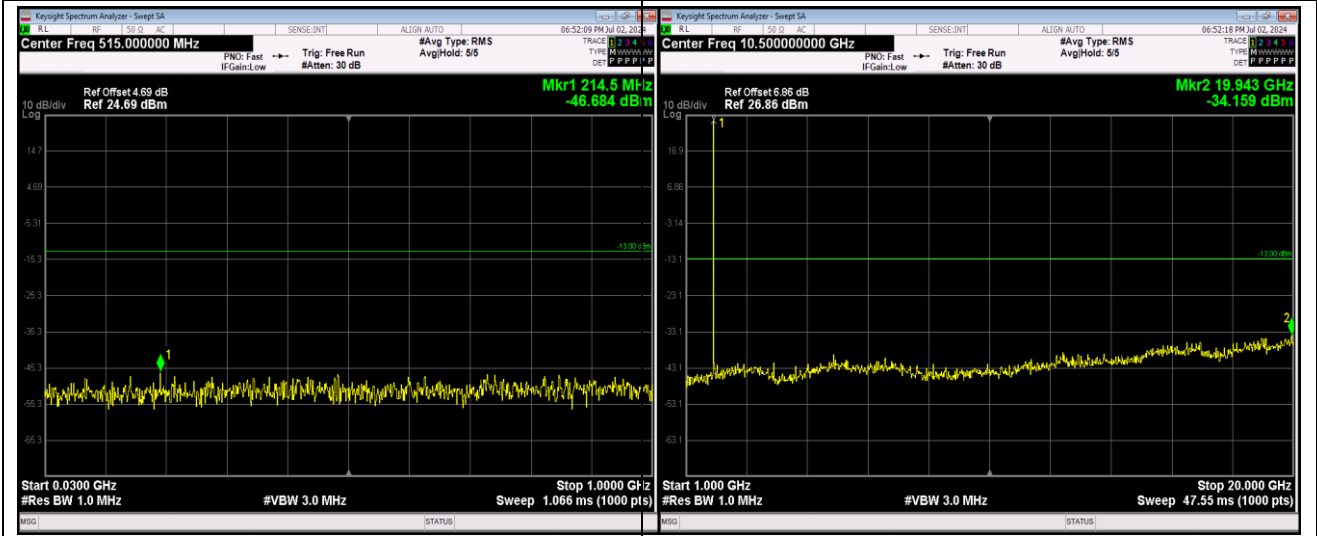

Band2-1.4MHz-16QAM-18900-1RB#0-Range1:30~1000MHz

Band2-1.4MHz-16QAM-18900-1RB#0-Range2:1000~20000MHz