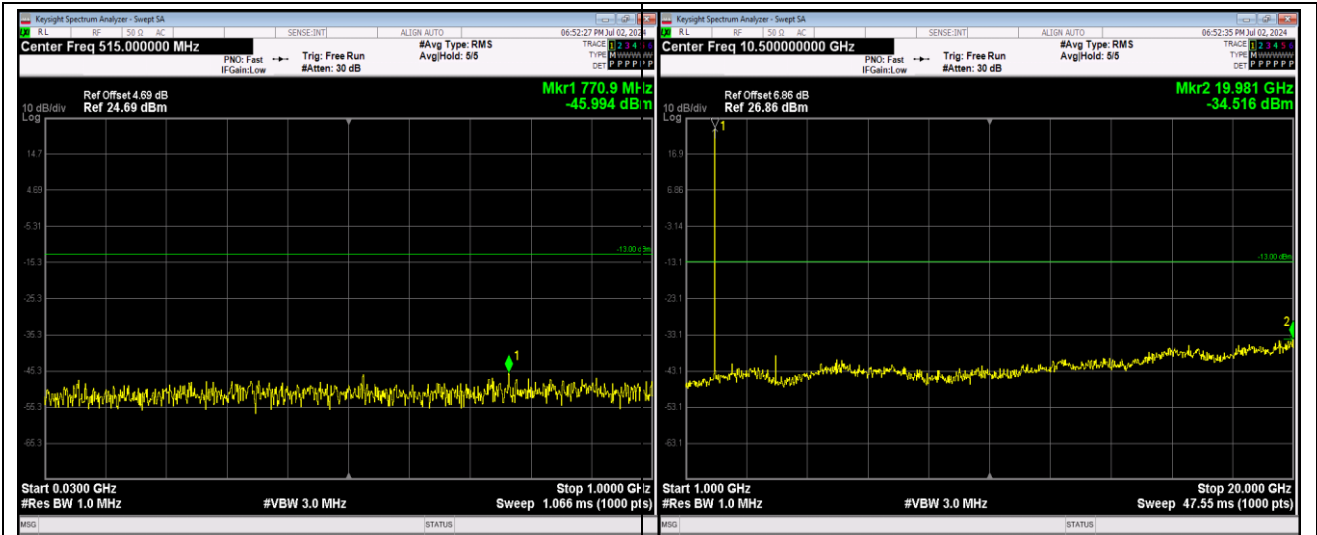

Band2-1.4MHz-16QAM-18607-1RB#0-Range2:1000~20000MHz

Band2-1.4MHz-16QAM-18607-1RB#0-Range1:30~1000MHz