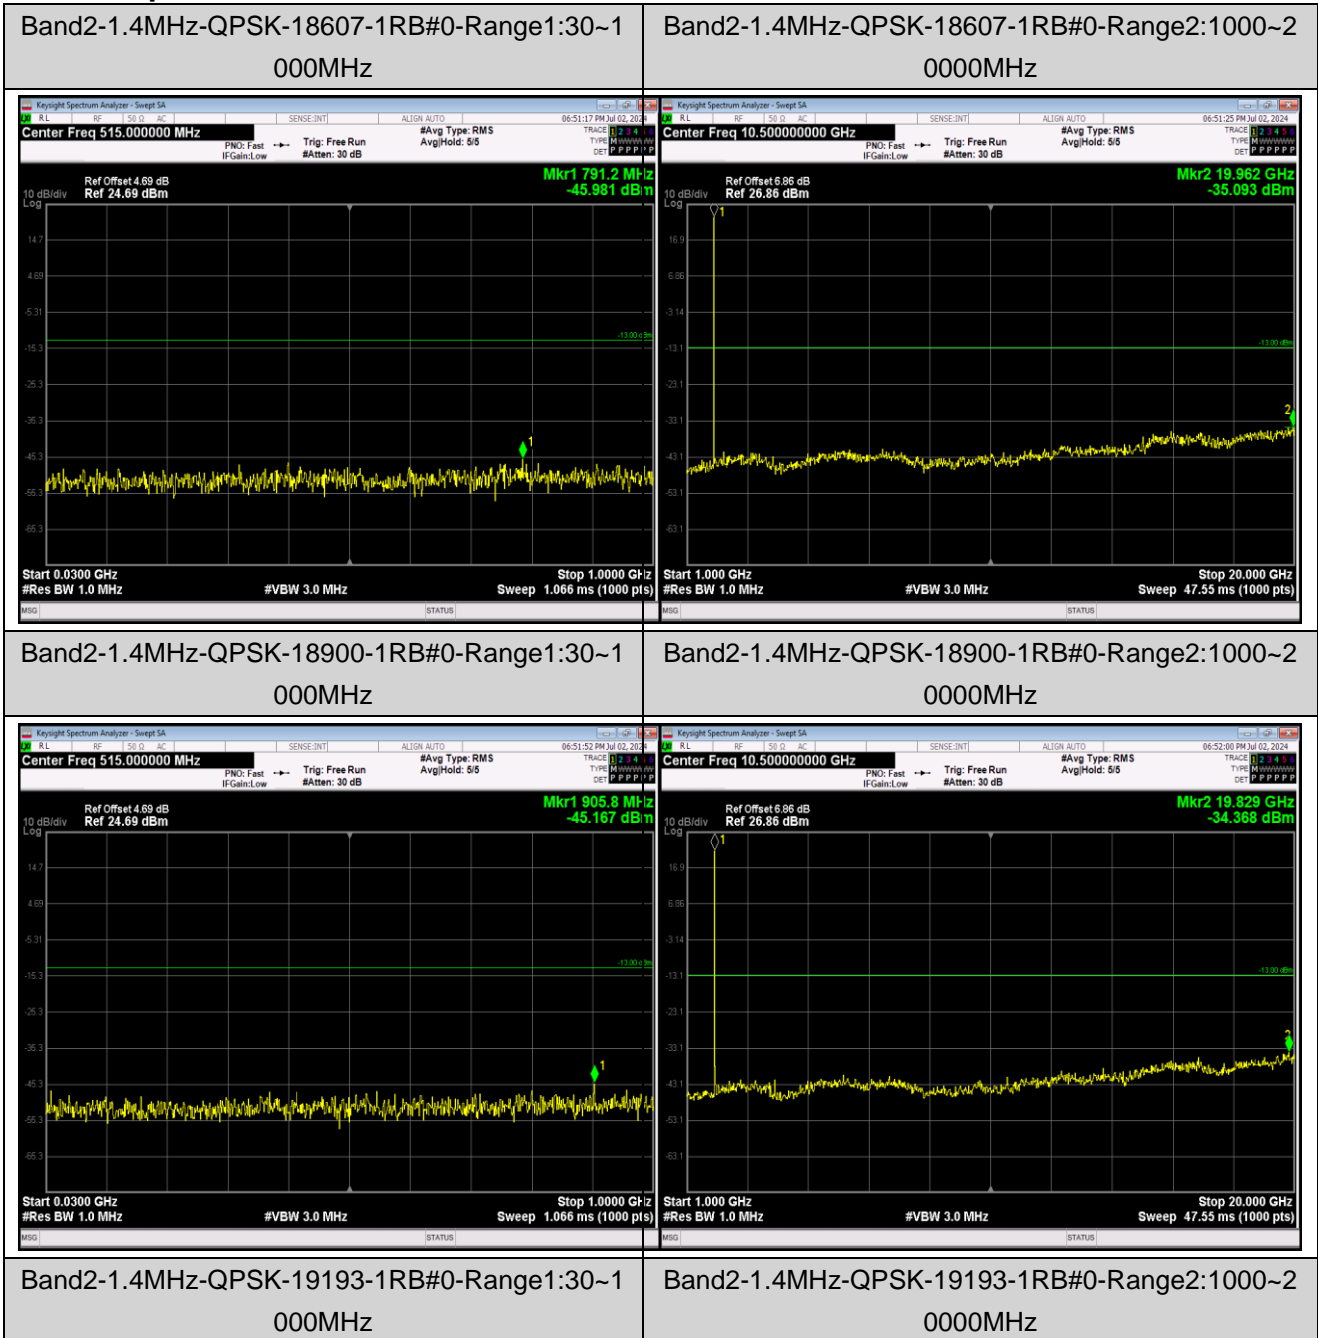

Test Graphs