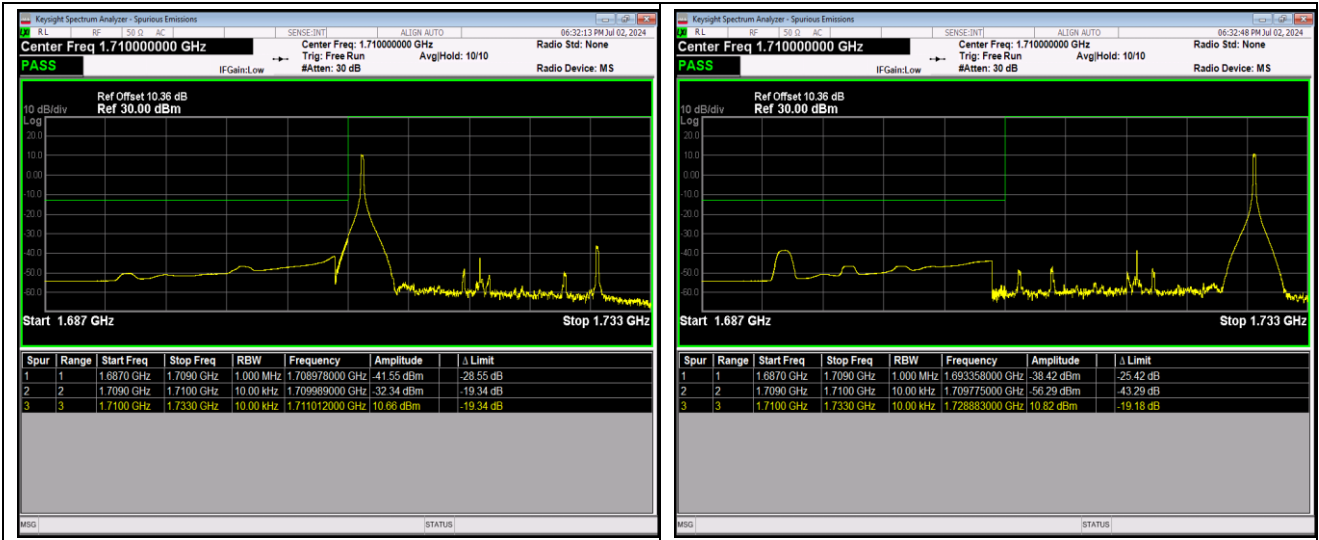

Band66-20MHz-QPSK-132072-1RB#0

Band66-20MHz-QPSK-132072-1RB#99