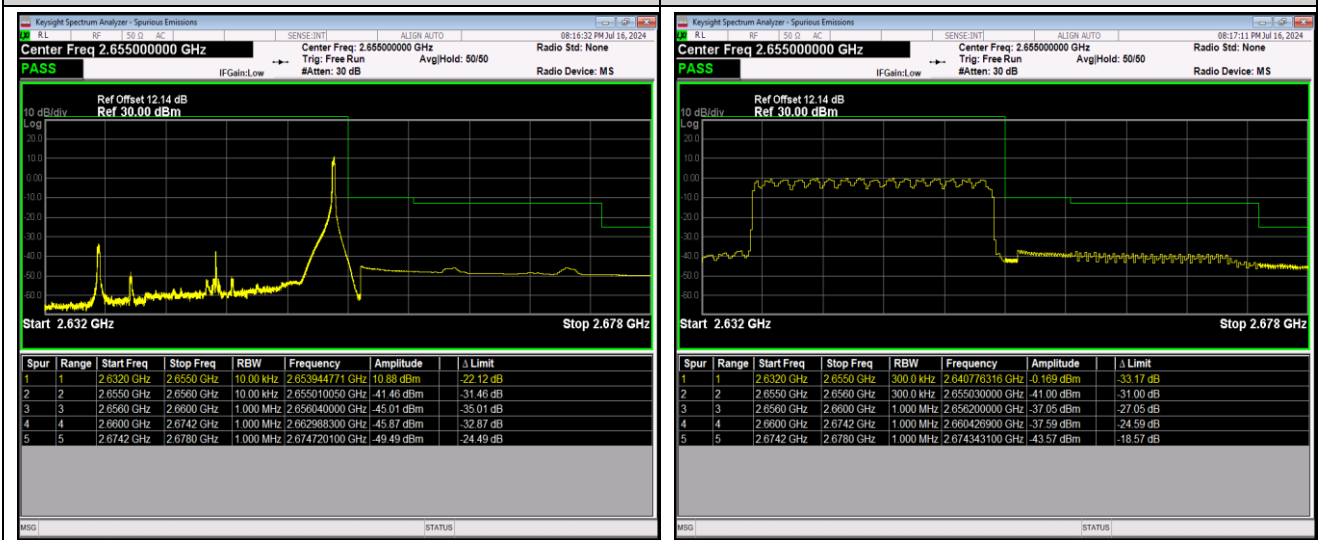

Band41-20MHz-64QAM-41140-1RB#99

Band41-20MHz-64QAM-41140-100RB#0

Band66-1.4MHz-QPSK-131979-1RB#0

Band66-1.4MHz-QPSK-131979-1RB#5