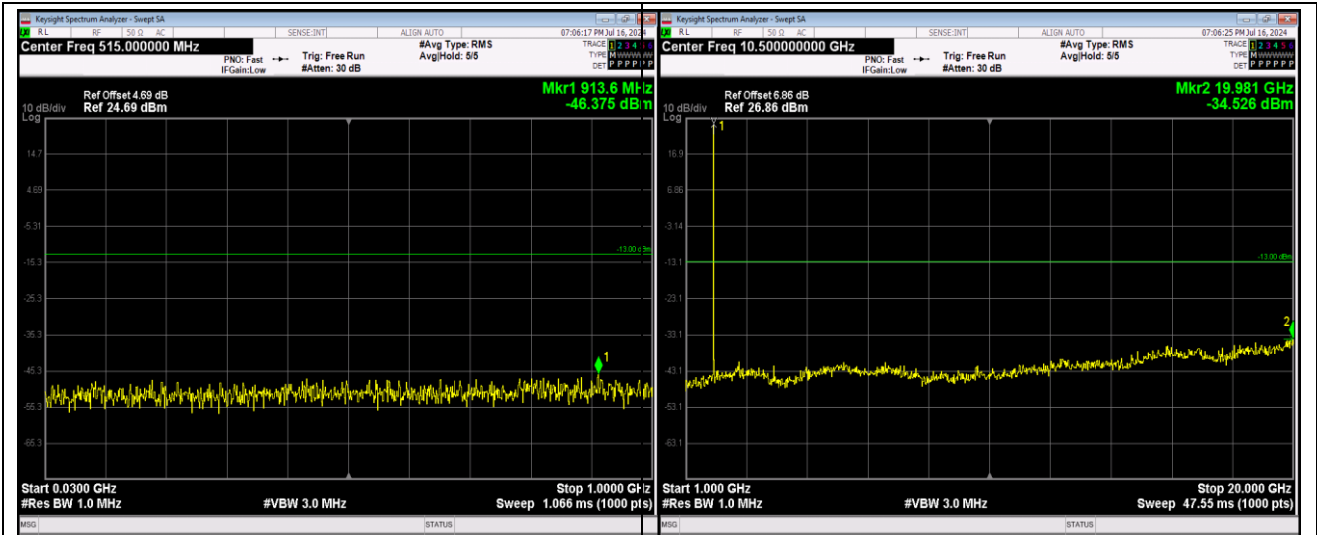

Band2-1.4MHz-64QAM-19193-1RB#0-Range2:1000~20000MHz

Band2-1.4MHz-64QAM-19193-1RB#0-Range1:30~1000MHz