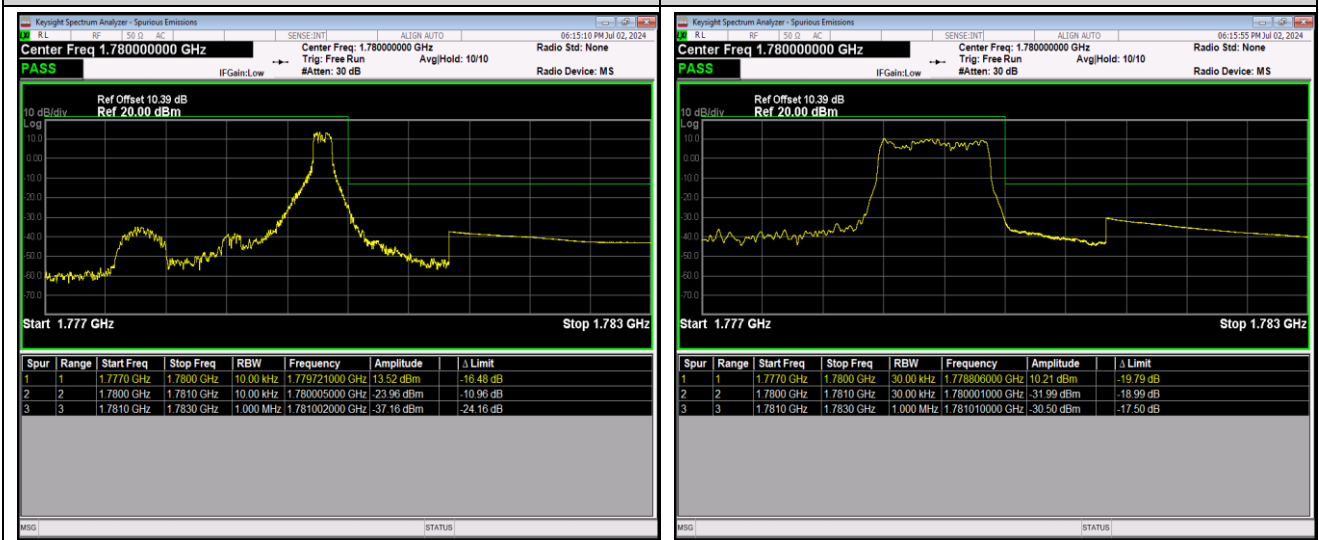

Band66-1.4MHz-QPSK-132665-1RB#5

Band66-1.4MHz-QPSK-132665-6RB#0

Band66-1.4MHz-16QAM-131979-1RB#0

Band66-1.4MHz-16QAM-131979-1RB#5