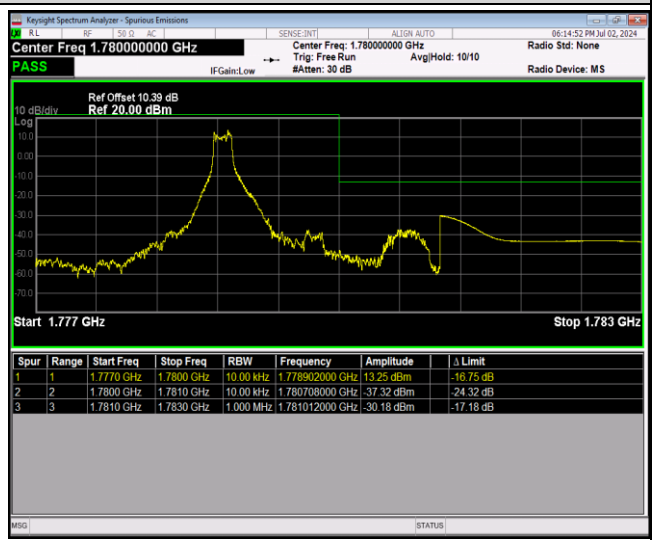

Band66-1.4MHz-QPSK-132665-1RB#5

Band66-1.4MHz-QPSK-132665-6RB#0

Band66-1.4MHz-16QAM-131979-1RB#0

Band66-1.4MHz-16QAM-131979-1RB#5

Band66-1.4MHz-16QAM-131979-6RB#0

Band66-1.4MHz-16QAM-132665-1RB#0

Band66-1.4MHz-16QAM-132665-1RB#5