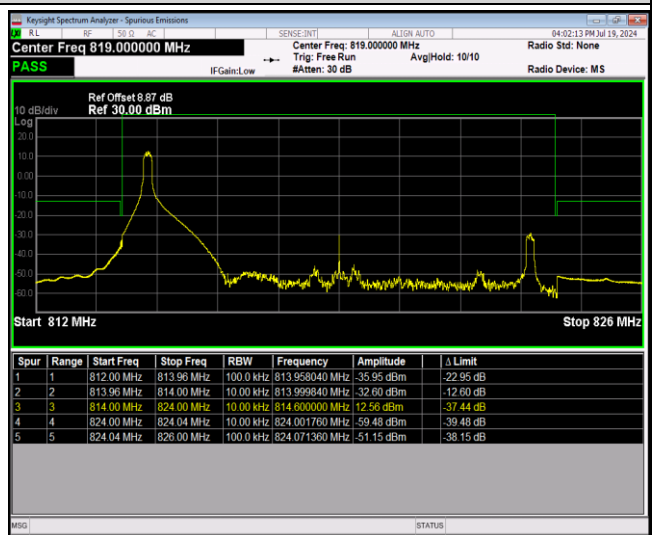

Band26-10MHz-QPSK-26740-1RB#0

Band26-10MHz-QPSK-26740-50RB#0