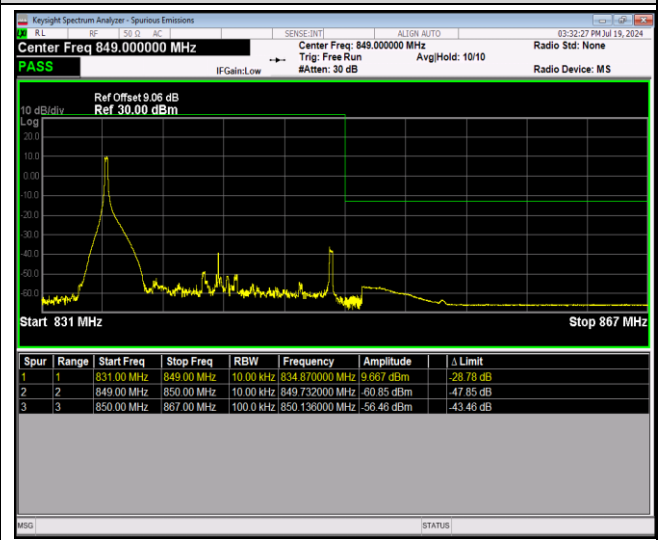

Band26-15MHz-64QAM-26865-1RB#74

Band26-15MHz-64QAM-26865-75RB#0

Band26-15MHz-64QAM-26965-1RB#0

Band26-15MHz-64QAM-26965-1RB#74

Band26-15MHz-64QAM-26965-75RB#0

Band41-5MHz-QPSK-40065-1RB#0

Band41-5MHz-QPSK-40065-1RB#24