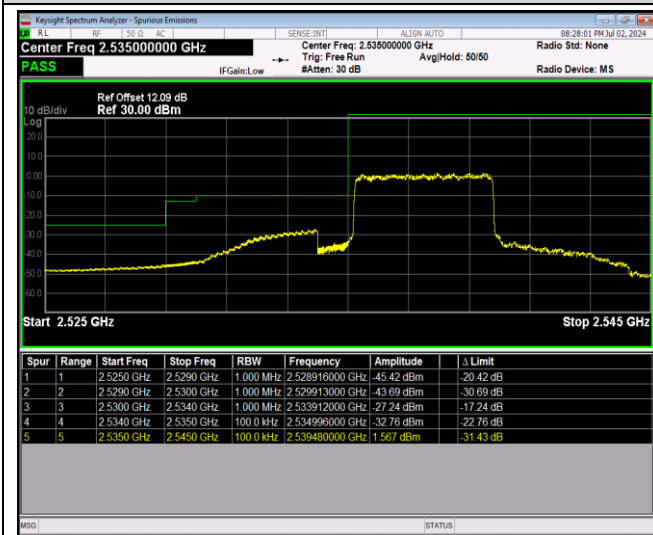

Band41-5MHz-QPSK-40065-25RB#0

Band41-5MHz-QPSK-41215-1RB#24