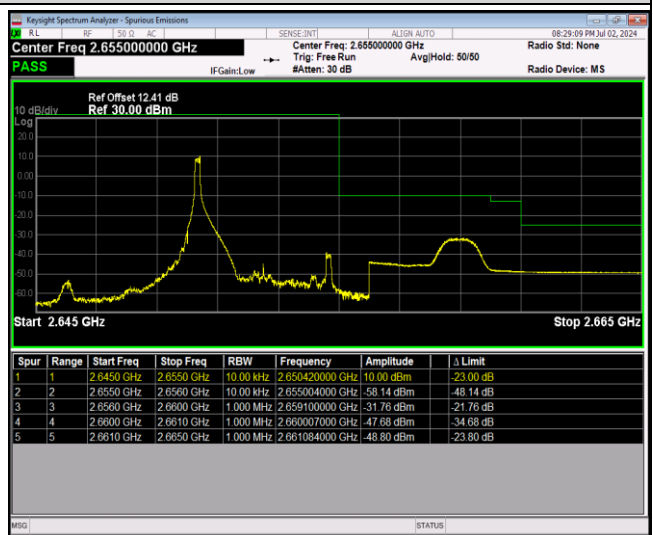

Band41-5MHz-QPSK-41215-1RB#0

Band41-5MHz-QPSK-41215-25RB#0