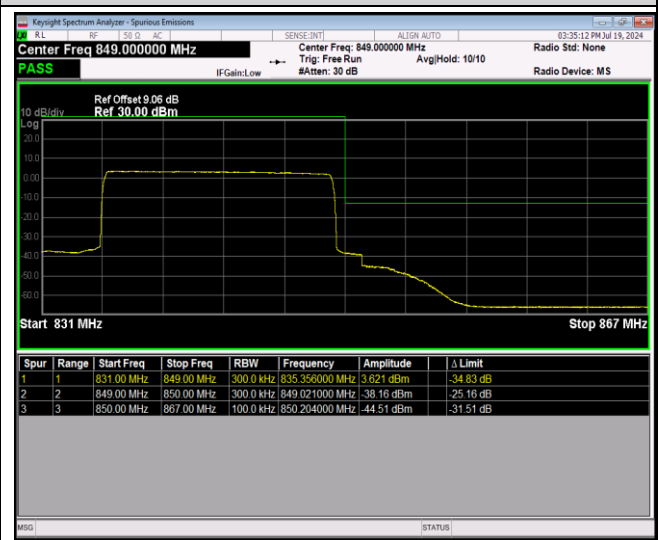

Band26-15MHz-64QAM-26865-1RB#74

Band26-15MHz-64QAM-26865-75RB#0

Band26-15MHz-64QAM-26965-1RB#0

Band26-15MHz-64QAM-26965-1RB#74

Band26-15MHz-64QAM-26965-75RB#0

Band41-5MHz-QPSK-40065-1RB#0

Band41-5MHz-QPSK-40065-1RB#24