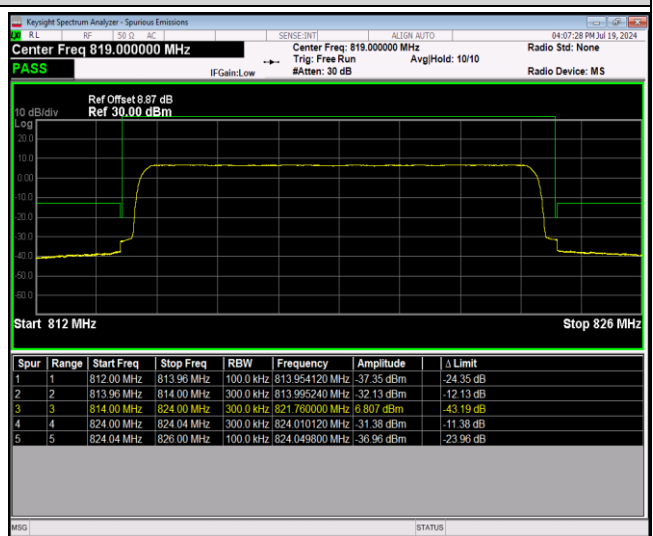

Band26-10MHz-QPSK-26740-50RB#0

Band26-10MHz-16QAM-26740-1RB#49