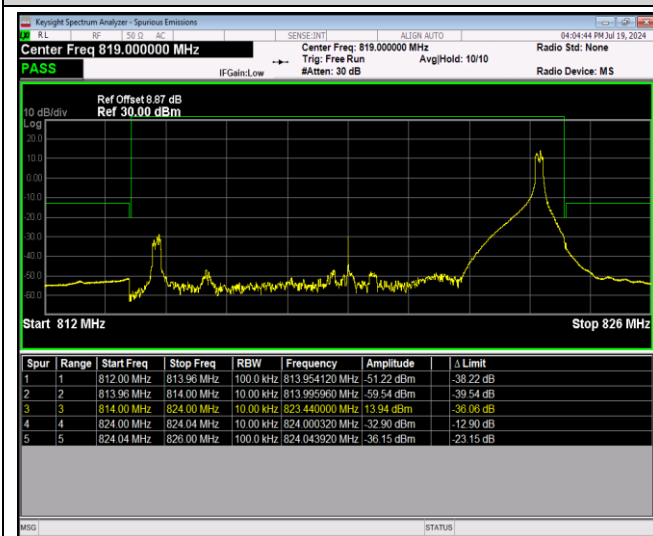

Band26-10MHz-QPSK-26740-1RB#49

Band26-10MHz-16QAM-26740-1RB#0