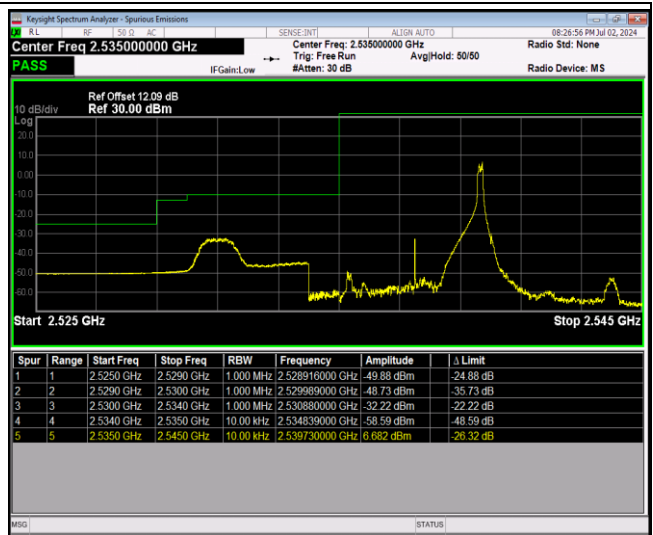

Band41-5MHz-QPSK-40065-1RB#24

Band41-5MHz-QPSK-41215-1RB#0