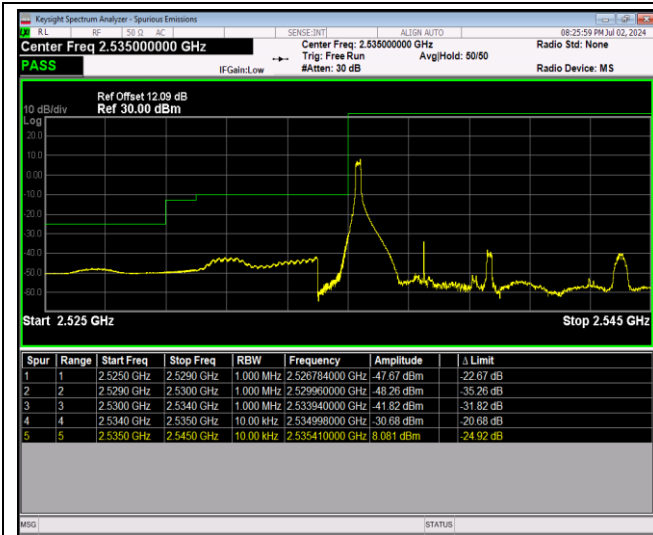

Band26-15MHz-64QAM-26865-1RB#74

Band26-15MHz-64QAM-26865-75RB#0

Band26-15MHz-64QAM-26965-1RB#0

Band26-15MHz-64QAM-26965-1RB#74

Band26-15MHz-64QAM-26965-75RB#0

Band41-5MHz-QPSK-40065-1RB#0

Band41-5MHz-QPSK-40065-1RB#24