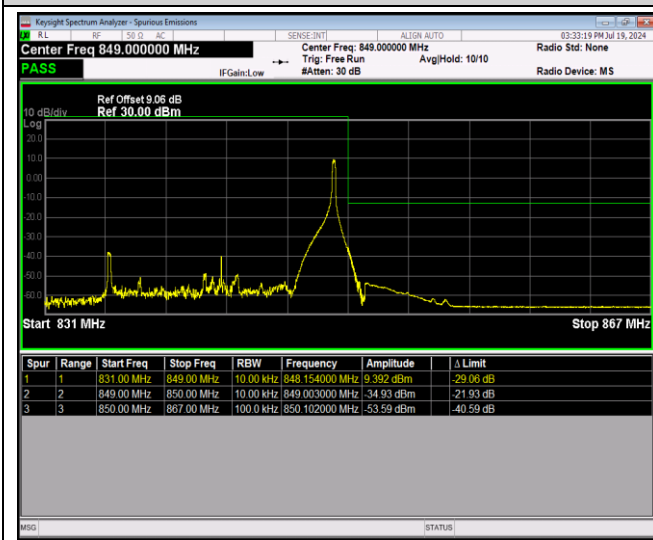

Band26-15MHz-64QAM-26865-1RB#74

Band26-15MHz-64QAM-26865-75RB#0

Band26-15MHz-64QAM-26965-1RB#0

Band26-15MHz-64QAM-26965-1RB#74

Band26-15MHz-64QAM-26965-75RB#0

Band41-5MHz-QPSK-40065-1RB#0

Band41-5MHz-QPSK-40065-1RB#24