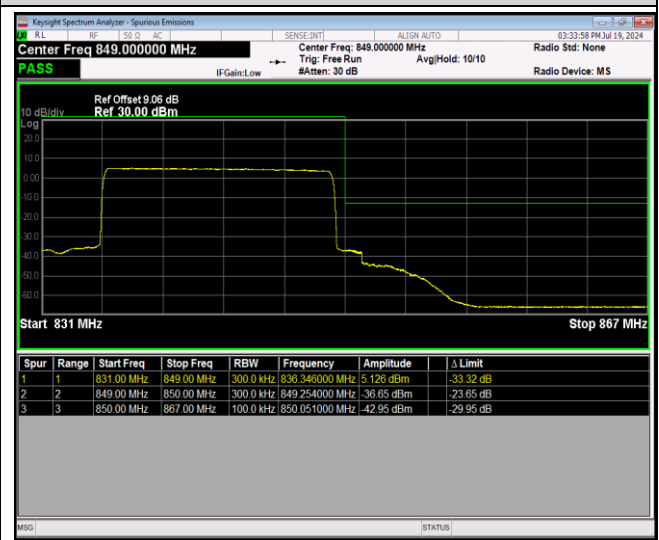

Band26-15MHz-QPSK-26965-75RB#0

Band26-15MHz-16QAM-26865-1RB#74