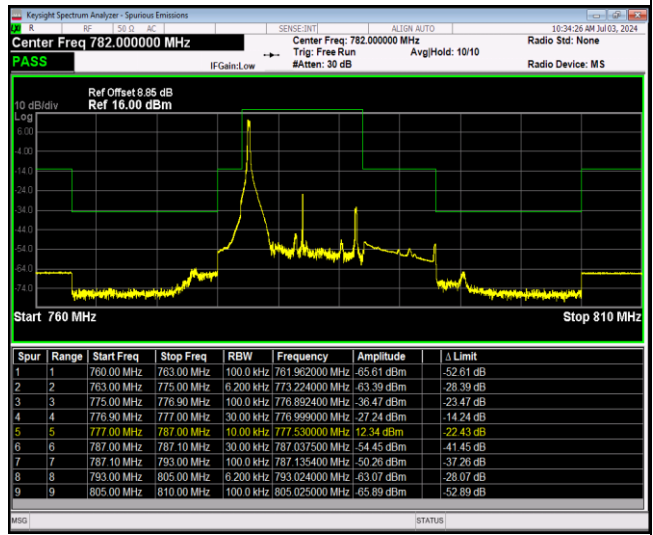

Band13-10MHz-QPSK-23230-1RB#49

Band13-10MHz-QPSK-23230-50RB#0

Band13-10MHz-16QAM-23230-1RB#0

Band13-10MHz-16QAM-23230-1RB#49

Band13-10MHz-16QAM-23230-50RB#0

Band13-10MHz-64QAM-23230-1RB#0

Band13-10MHz-64QAM-23230-1RB#49