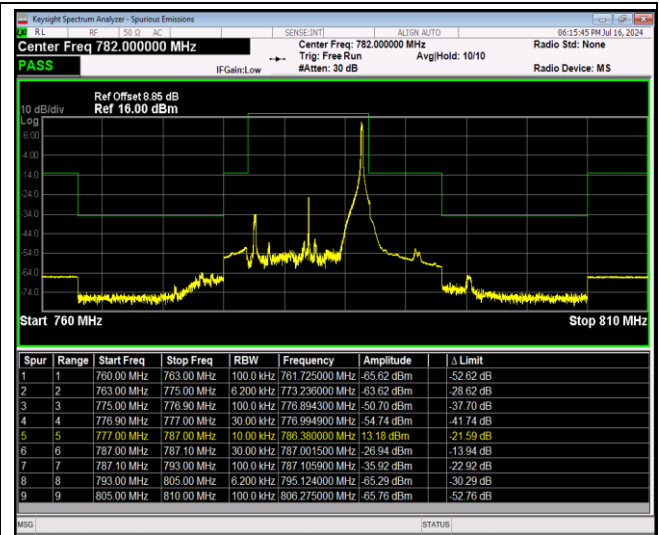

Band13-10MHz-64QAM-23230-1RB#49

Band26-1.4MHz-QPSK-26697-1RB#0