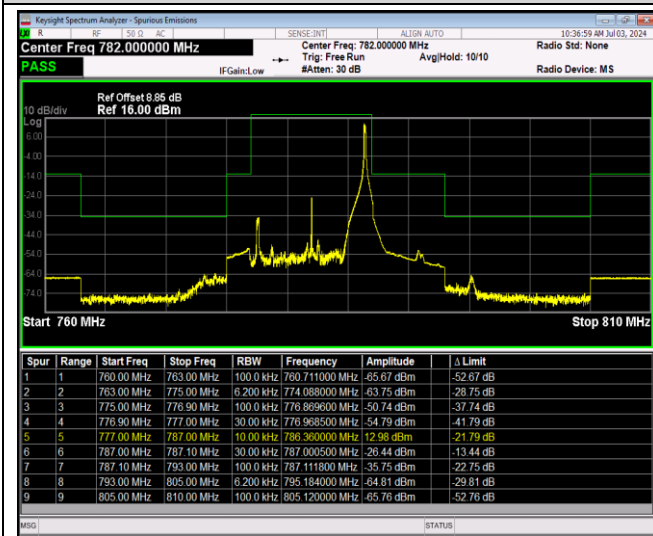

Band13-10MHz-QPSK-23230-1RB#49

Band13-10MHz-QPSK-23230-50RB#0

Band13-10MHz-16QAM-23230-1RB#0

Band13-10MHz-16QAM-23230-1RB#49

Band13-10MHz-16QAM-23230-50RB#0

Band13-10MHz-64QAM-23230-1RB#0

Band13-10MHz-64QAM-23230-1RB#49