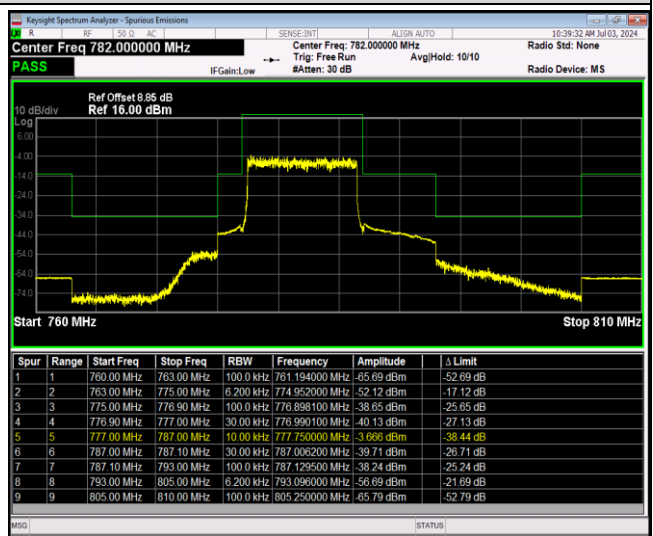

Band13-10MHz-QPSK-23230-1RB#49

Band13-10MHz-QPSK-23230-50RB#0

Band13-10MHz-16QAM-23230-1RB#0

Band13-10MHz-16QAM-23230-1RB#49

Band13-10MHz-16QAM-23230-50RB#0

Band13-10MHz-64QAM-23230-1RB#0

Band13-10MHz-64QAM-23230-1RB#49