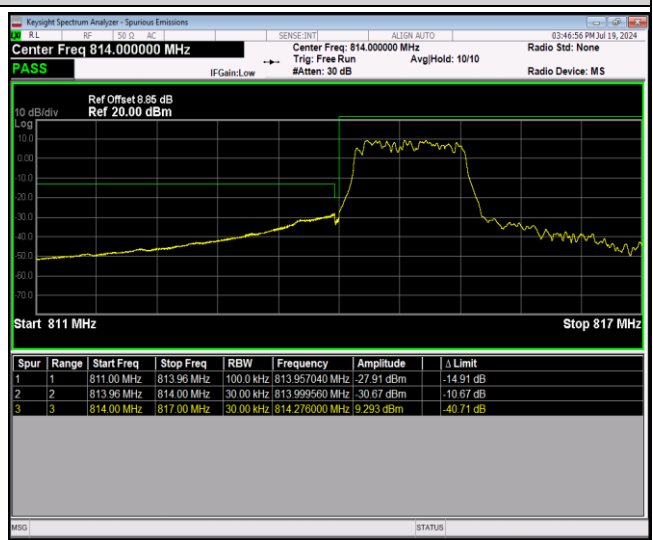

Band26-1.4MHz-16QAM-26697-6RB#0

Band26-1.4MHz-16QAM-26783-1RB#5