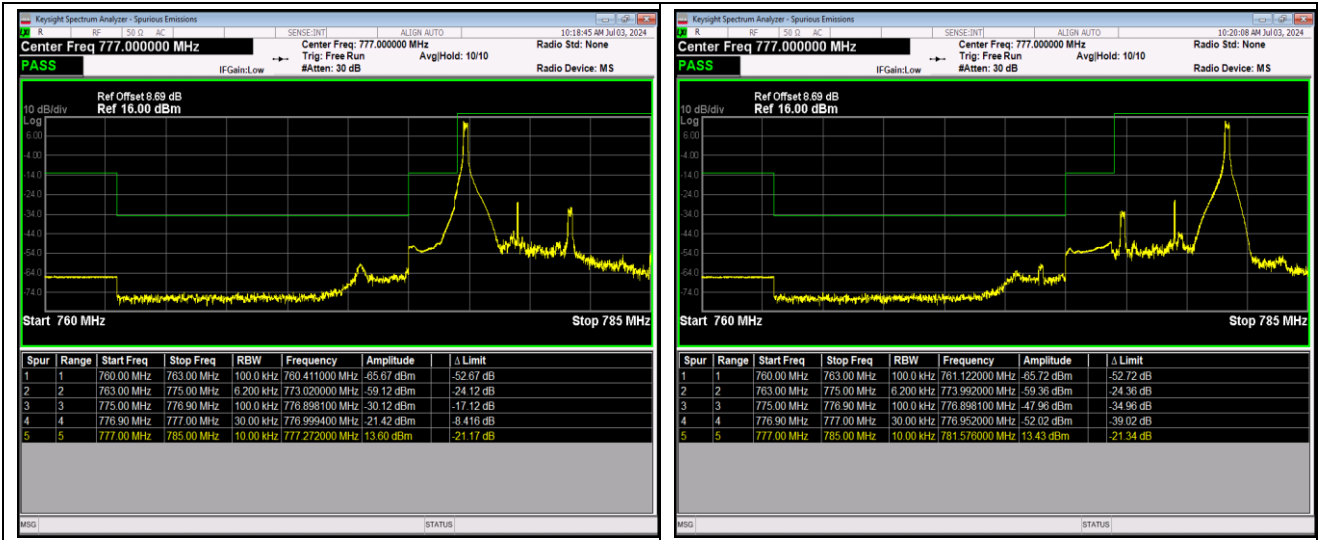

Band13-5MHz-QPSK-23205-1RB#0

Band13-5MHz-QPSK-23205-1RB#24

Band13-5MHz-QPSK-23205-25RB#0

Band13-5MHz-QPSK-23255-1RB#0