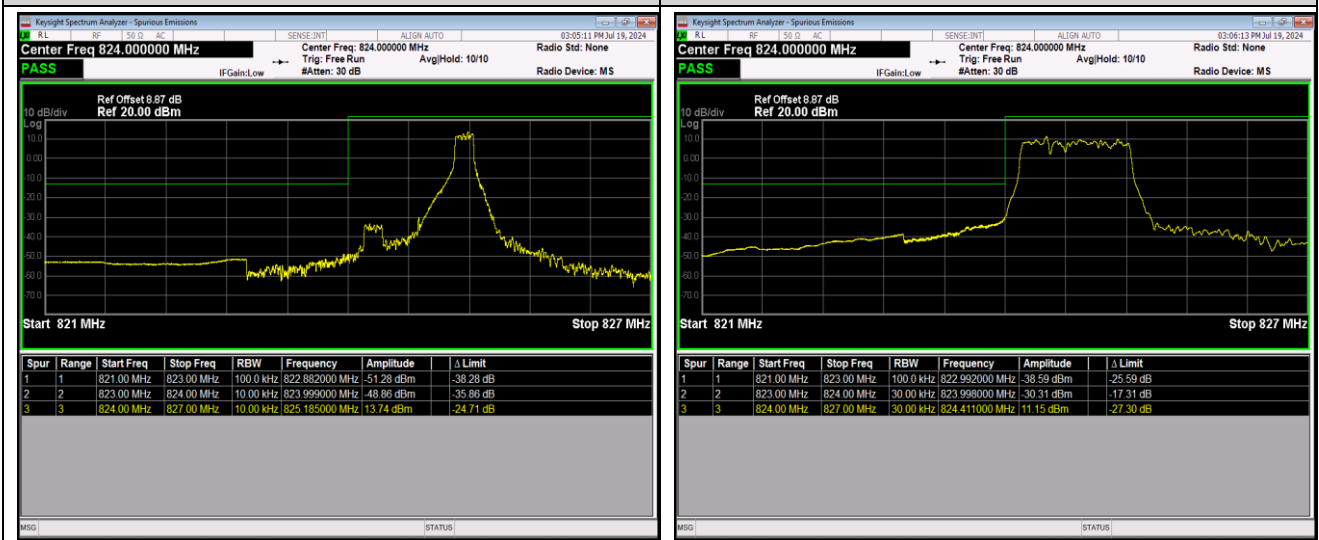

Band26-1.4MHz-QPSK-26797-1RB#5

Band26-1.4MHz-QPSK-26797-6RB#0

Band26-1.4MHz-QPSK-27033-1RB#0

Band26-1.4MHz-QPSK-27033-1RB#5