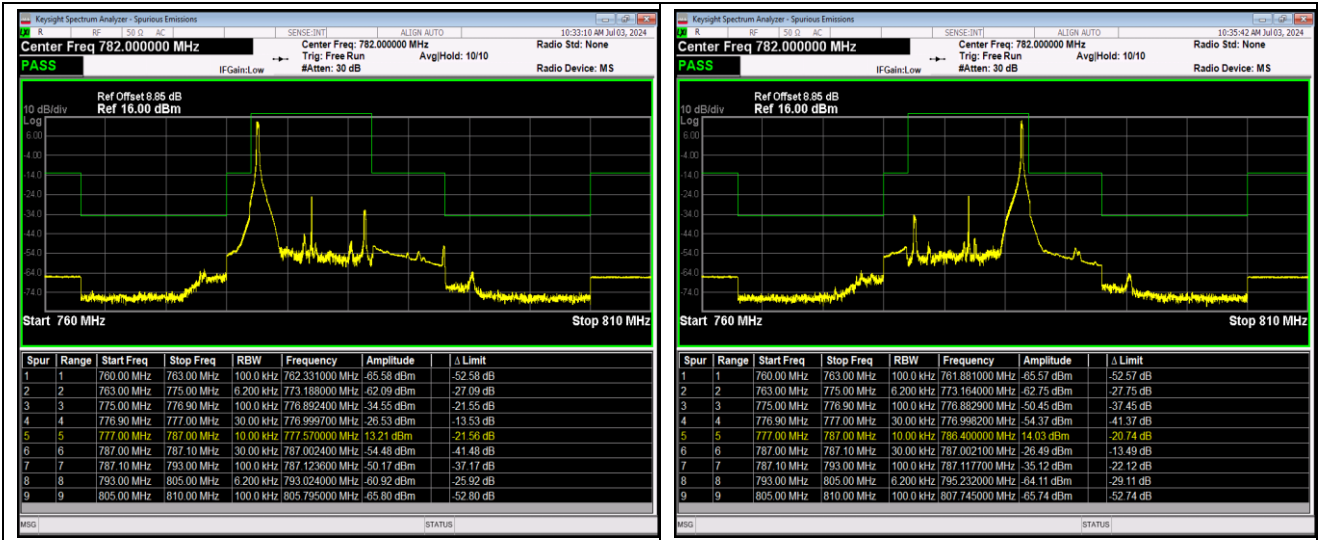

Band13-10MHz-QPSK-23230-1RB#0

Band13-10MHz-QPSK-23230-1RB#49

Band13-10MHz-QPSK-23230-50RB#0

Band13-10MHz-16QAM-23230-1RB#0