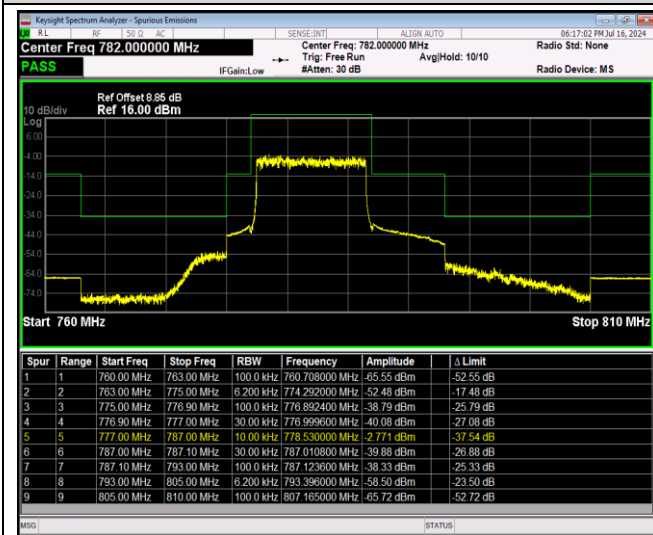

Band13-10MHz-64QAM-23230-50RB#0

Band26-1.4MHz-QPSK-26697-1RB#5