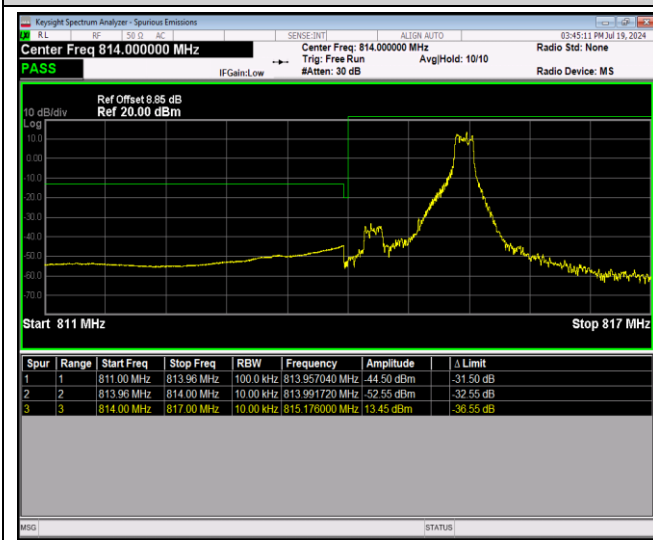

Band26-1.4MHz-16QAM-26697-1RB#5

Band26-1.4MHz-16QAM-26783-1RB#0