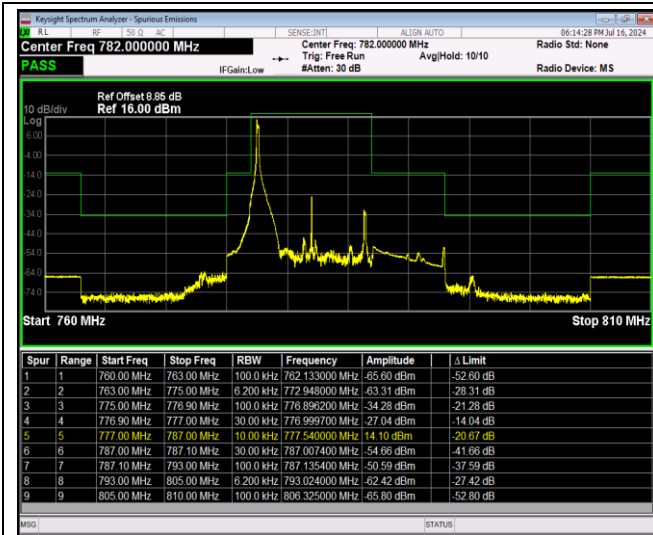

Band13-10MHz-QPSK-23230-1RB#49

Band13-10MHz-QPSK-23230-50RB#0

Band13-10MHz-16QAM-23230-1RB#0

Band13-10MHz-16QAM-23230-1RB#49

Band13-10MHz-16QAM-23230-50RB#0

Band13-10MHz-64QAM-23230-1RB#0

Band13-10MHz-64QAM-23230-1RB#49