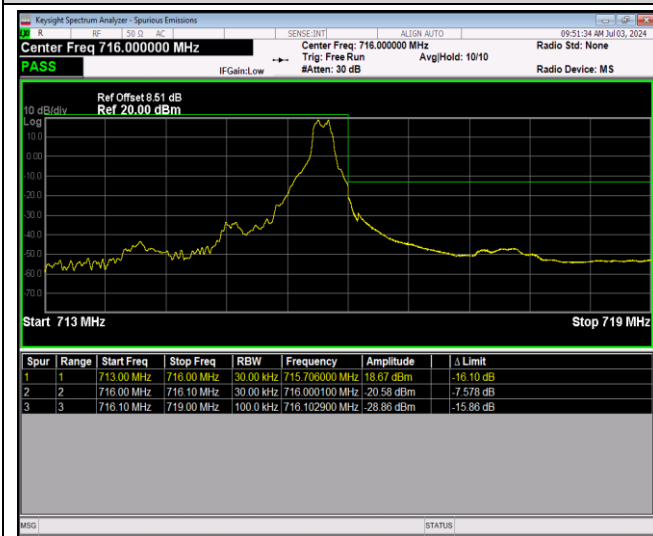

Band12-1.4MHz-QPSK-23173-1RB#5

Band12-1.4MHz-16QAM-23017-1RB#0