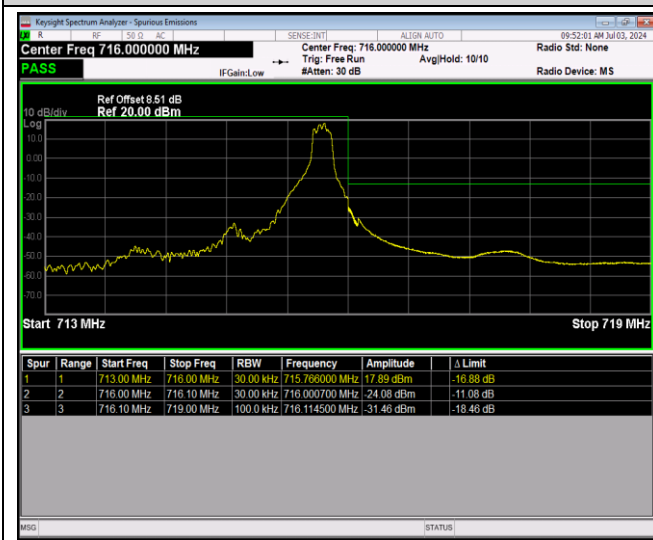

Band12-1.4MHz-16QAM-23173-1RB#5

Band12-1.4MHz-64QAM-23017-1RB#0