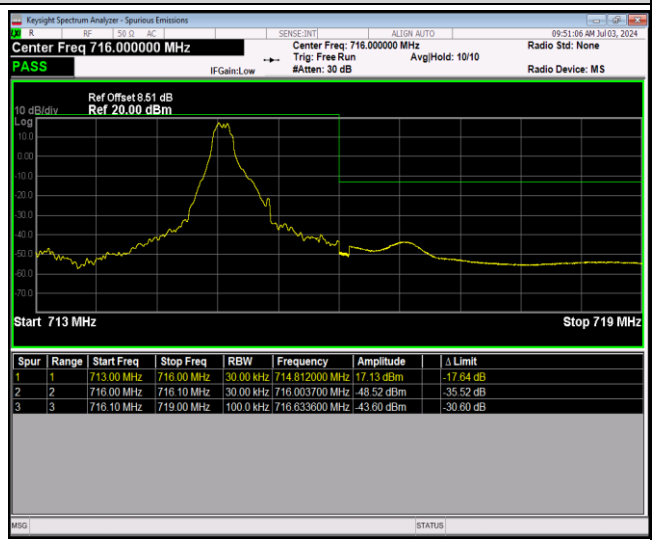

Band12-1.4MHz-16QAM-23173-1RB#0

Band12-1.4MHz-16QAM-23173-6RB#0