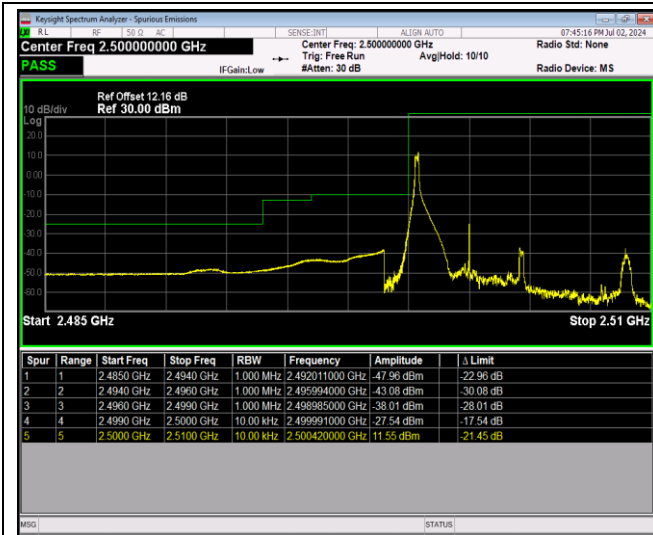

Band7-5MHz-16QAM-20775-1RB#0

Band7-5MHz-16QAM-20775-25RB#0