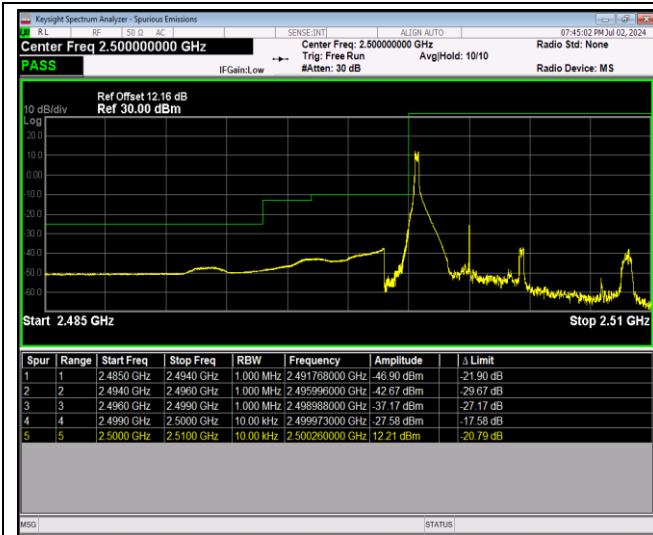

Band7-5MHz-QPSK-20775-1RB#0

Band7-5MHz-QPSK-20775-25RB#0