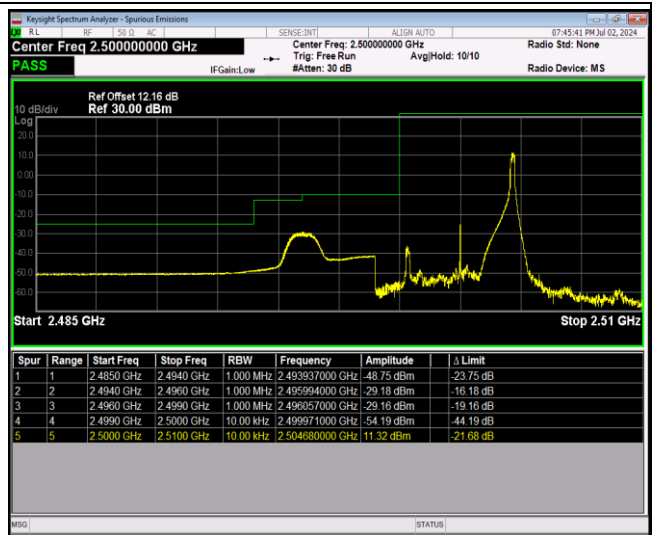

Band7-5MHz-16QAM-20775-1RB#24

Band7-5MHz-16QAM-21425-1RB#0