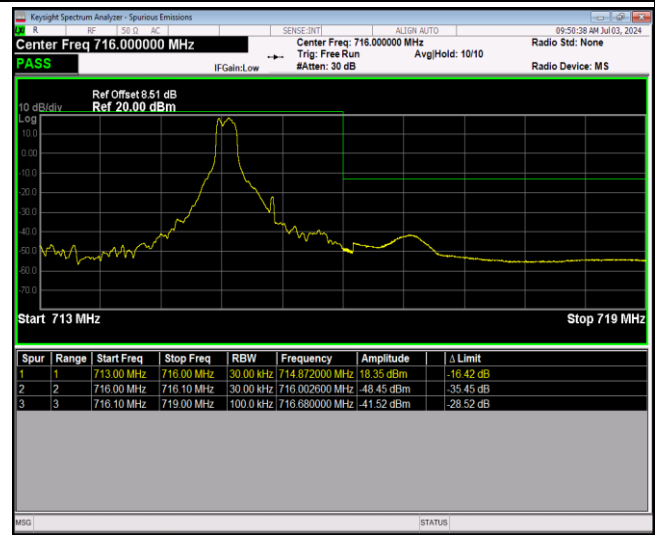

Band12-1.4MHz-QPSK-23173-1RB#0

Band12-1.4MHz-QPSK-23173-1RB#5

Band12-1.4MHz-QPSK-23173-6RB#0