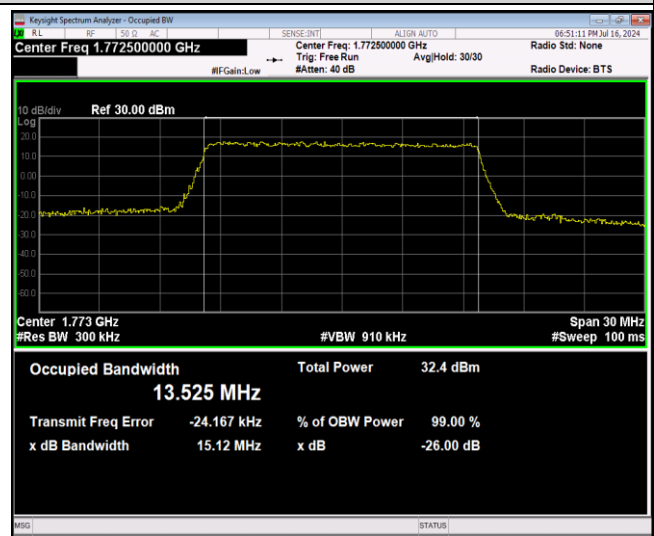

Band66-10MHz-64QAM-132022-50RB#0

Band66-10MHz-64QAM-132322-50RB#0

Band66-15MHz-16QAM-132597-75RB#0

Band66-15MHz-64QAM-132047-75RB#0

Band66-15MHz-64QAM-132322-75RB#0

Band66-15MHz-64QAM-132597-75RB#0

Band66-20MHz-QPSK-132072-100RB#0