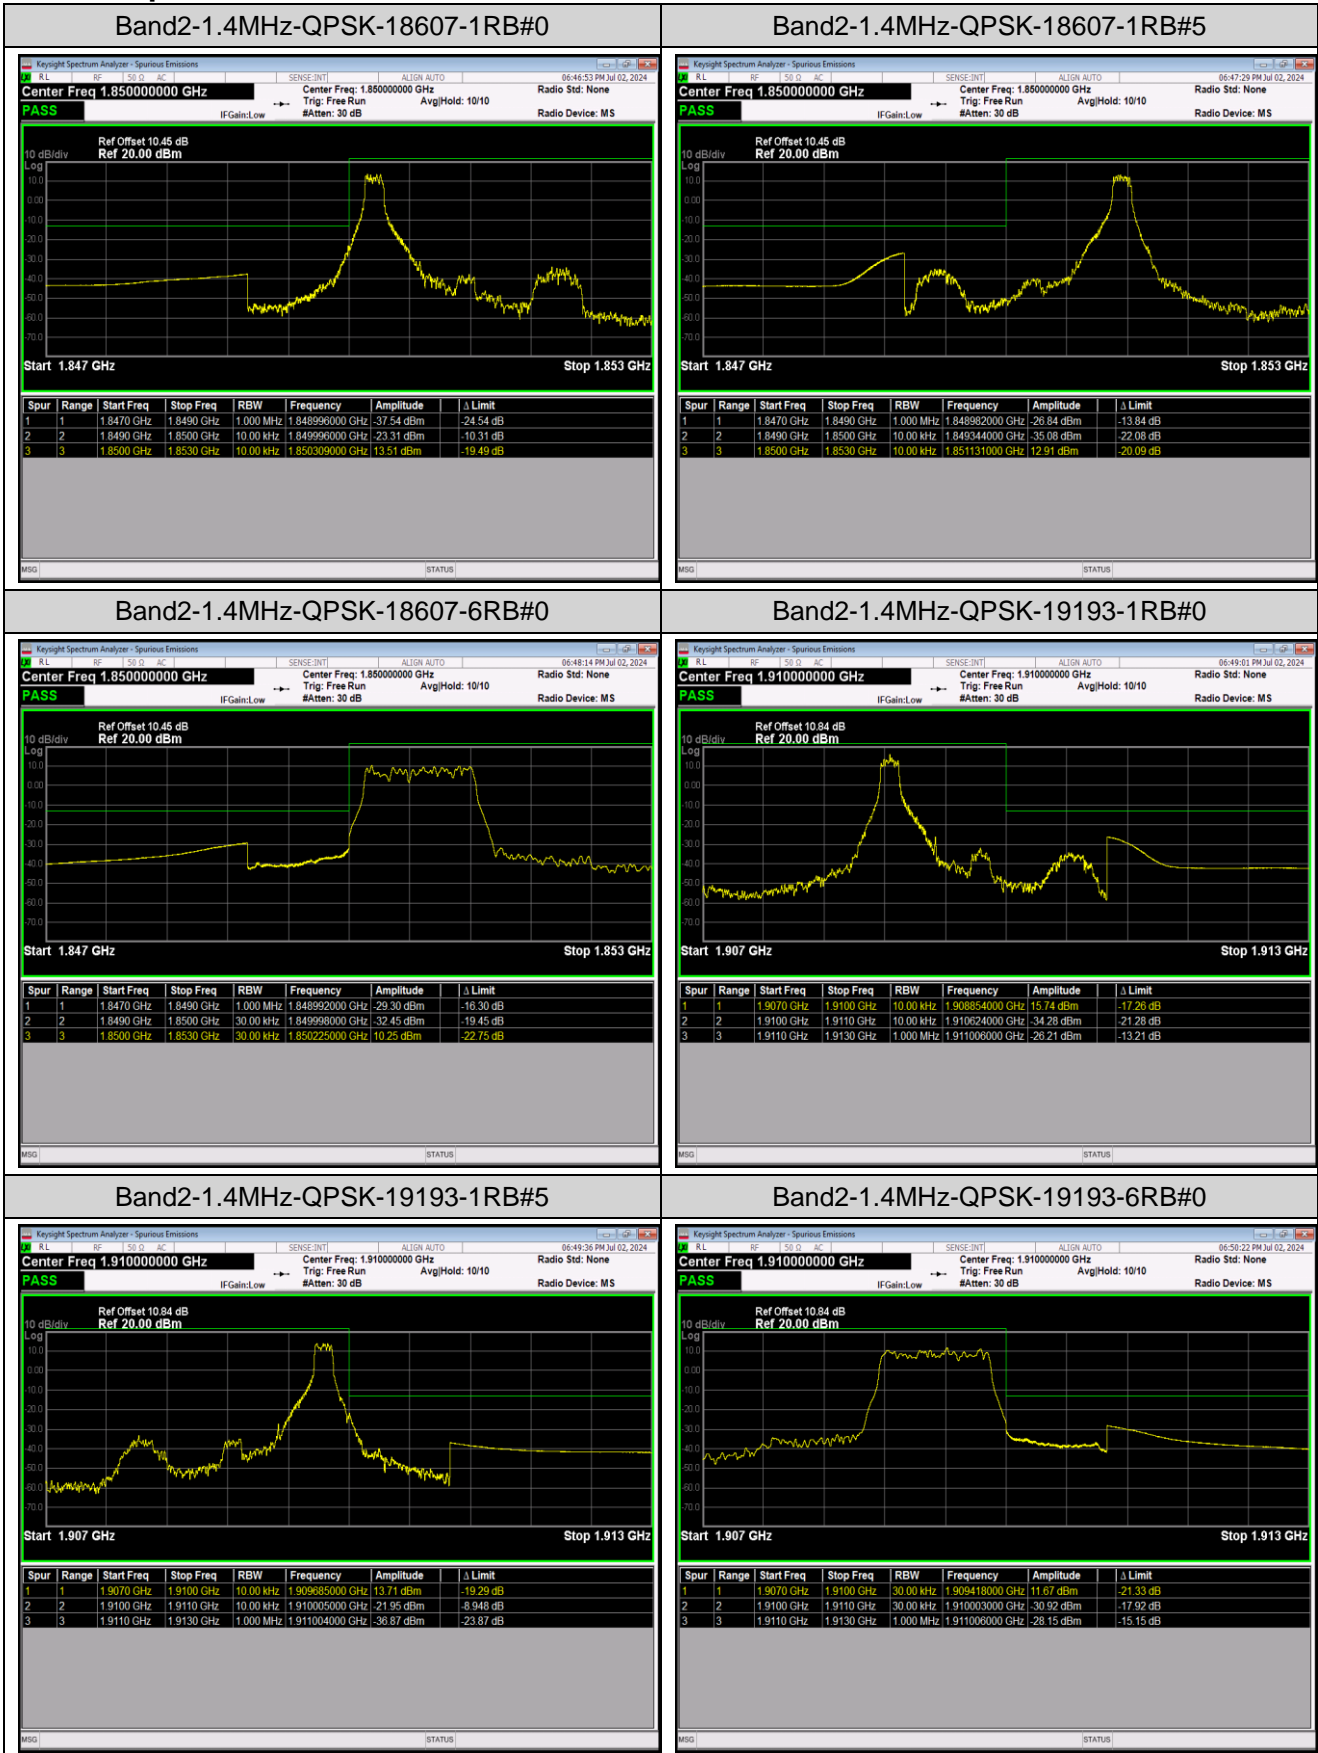

Test Graphs