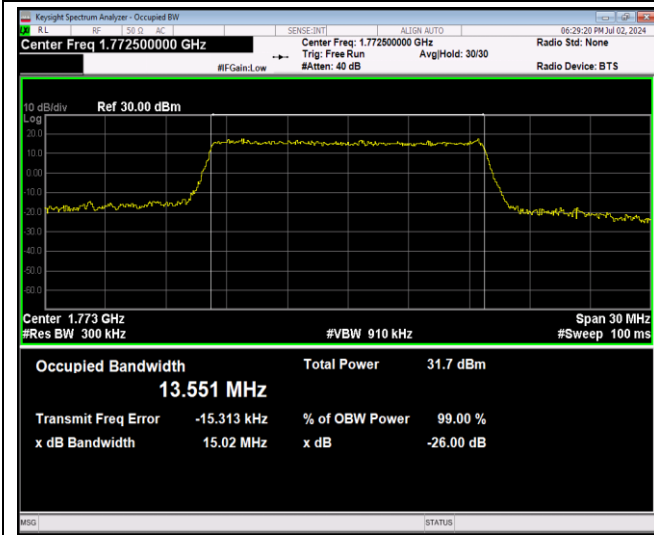

Band66-10MHz-64QAM-132022-50RB#0

Band66-10MHz-64QAM-132322-50RB#0

Band66-15MHz-16QAM-132597-75RB#0

Band66-15MHz-64QAM-132047-75RB#0

Band66-15MHz-64QAM-132322-75RB#0

Band66-15MHz-64QAM-132597-75RB#0

Band66-20MHz-QPSK-132072-100RB#0