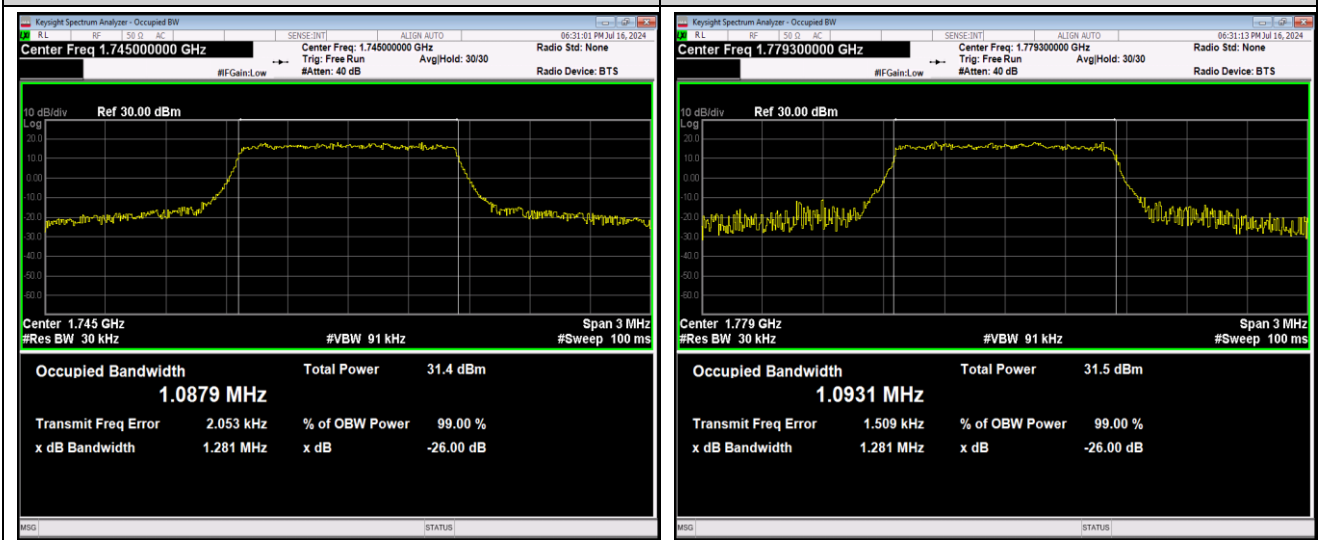

Band66-1.4MHz-16QAM-132665-6RB#0

Band66-1.4MHz-64QAM-131979-6RB#0

Band66-1.4MHz-64QAM-132322-6RB#0

Band66-1.4MHz-64QAM-132665-6RB#0

Band66-3MHz-QPSK-131987-15RB#0

Band66-3MHz-QPSK-132322-15RB#0

Band66-3MHz-QPSK-132657-15RB#0