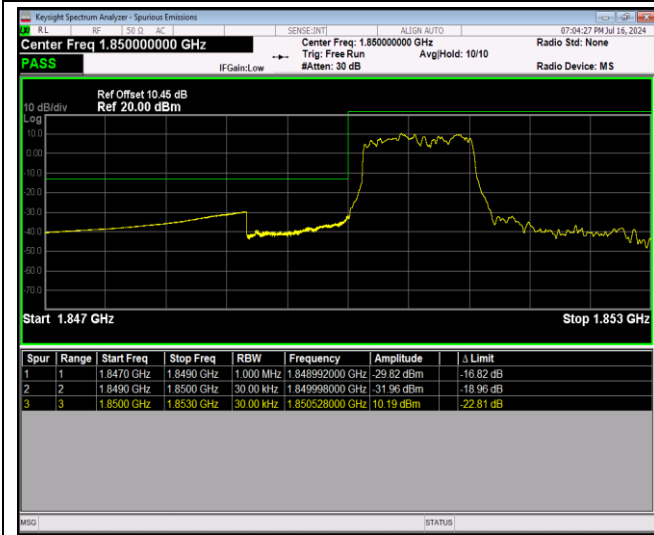

Remark: All bandwidth and all modulation had been tested, but only the worst case data displayed in this report.

Test Graphs

Band2-1.4MHz-64QAM-18607-6RB#0

Band2-1.4MHz-64QAM-19193-1RB#0

Band2-1.4MHz-64QAM-19193-1RB#5