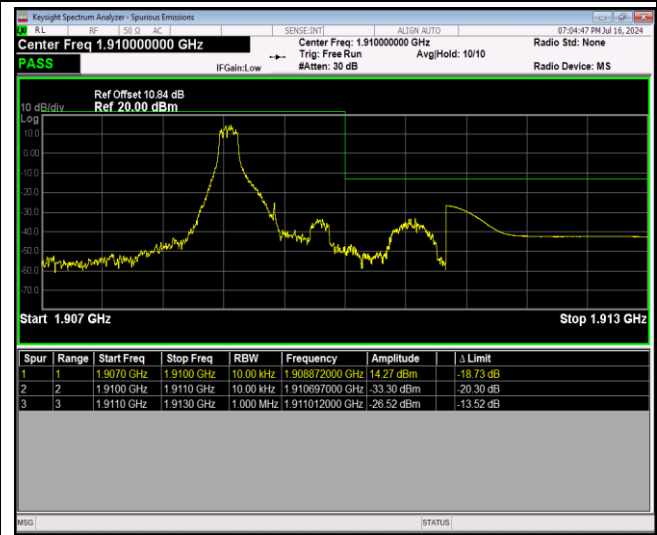

Remark: All bandwidth and all modulation had been tested, but only the worst case data displayed in this report.

Test Graphs

Band2-1.4MHz-64QAM-18607-6RB#0

Band2-1.4MHz-64QAM-19193-1RB#0

Band2-1.4MHz-64QAM-19193-1RB#5