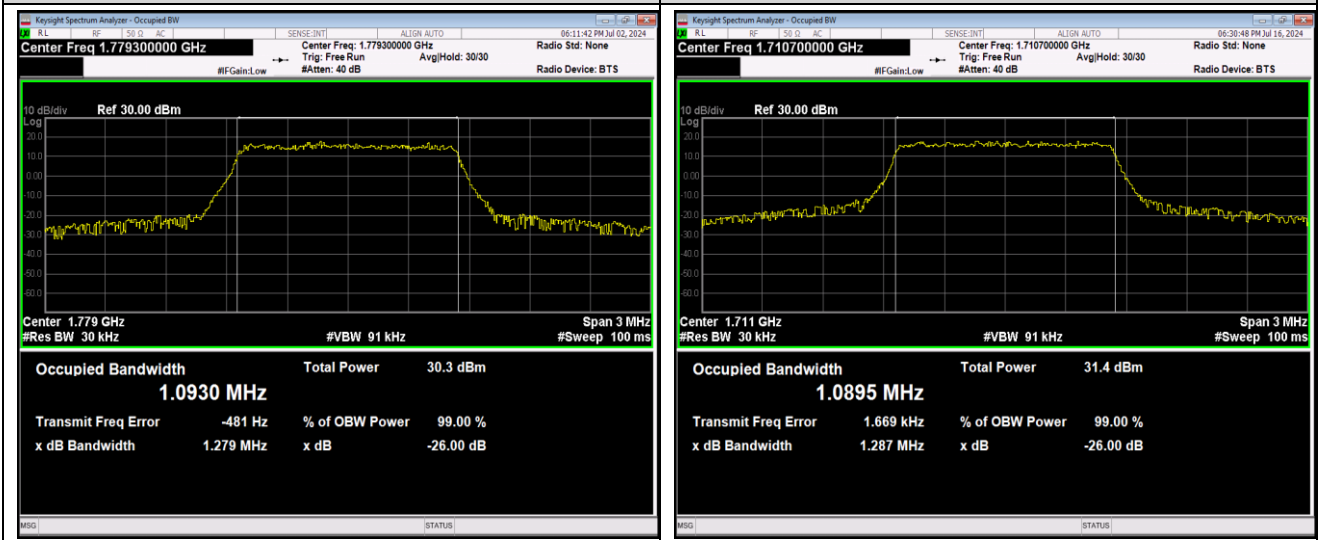

Band66-1.4MHz-16QAM-132665-6RB#0

Band66-1.4MHz-64QAM-131979-6RB#0

Band66-1.4MHz-64QAM-132322-6RB#0

Band66-1.4MHz-64QAM-132665-6RB#0

Band66-3MHz-QPSK-131987-15RB#0

Band66-3MHz-QPSK-132322-15RB#0

Band66-3MHz-QPSK-132657-15RB#0