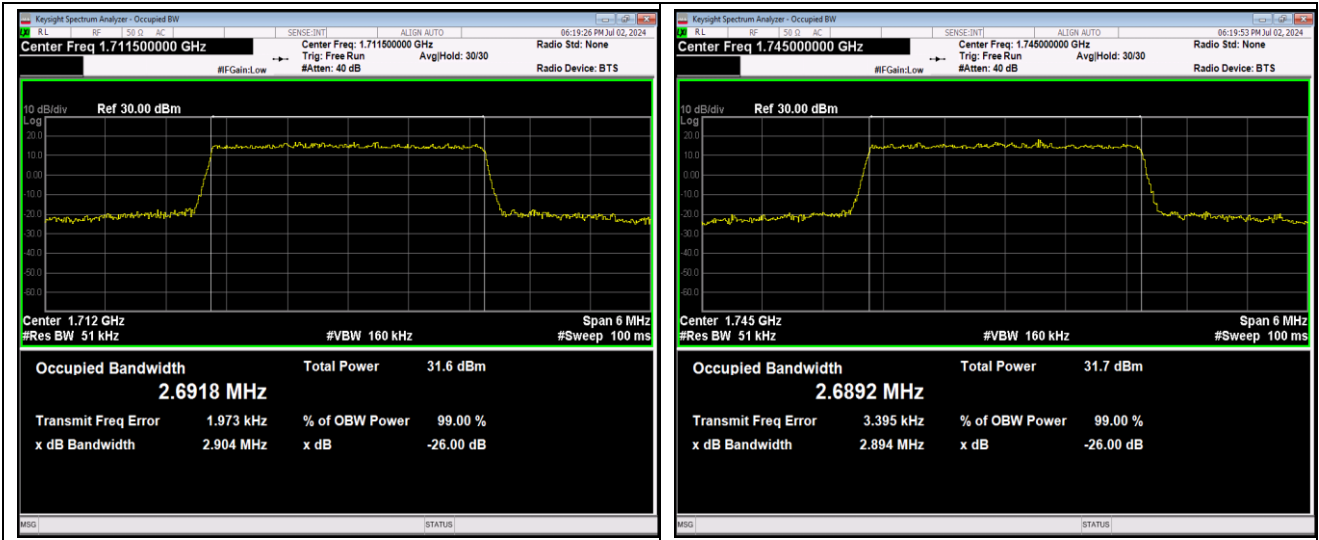

Band66-1.4MHz-16QAM-132665-6RB#0

Band66-1.4MHz-64QAM-131979-6RB#0

Band66-1.4MHz-64QAM-132322-6RB#0

Band66-1.4MHz-64QAM-132665-6RB#0

Band66-3MHz-QPSK-131987-15RB#0

Band66-3MHz-QPSK-132322-15RB#0

Band66-3MHz-QPSK-132657-15RB#0