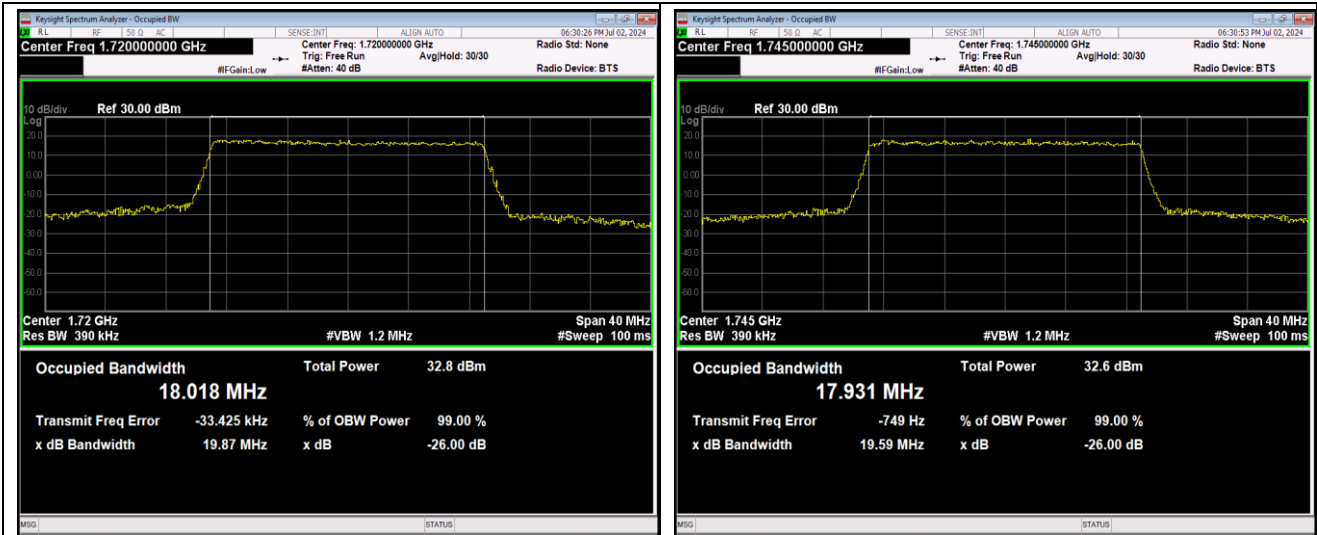

Band66-20MHz-QPSK-132072-100RB#0

Band66-20MHz-QPSK-132322-100RB#0