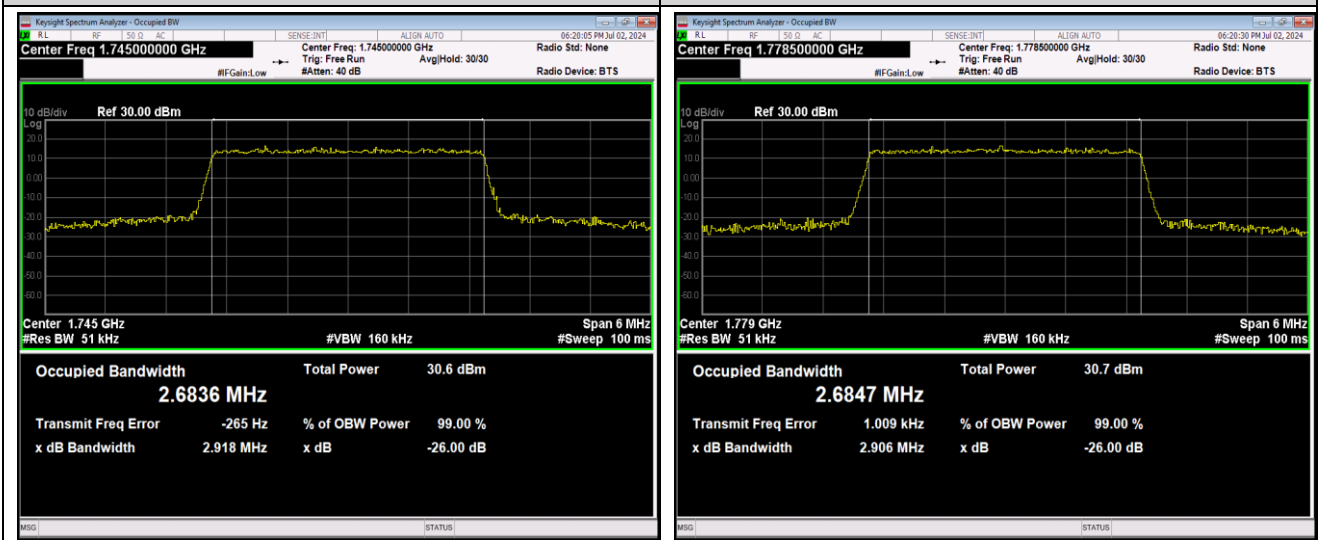

Band66-3MHz-16QAM-132322-15RB#0

Band66-3MHz-16QAM-132657-15RB#0