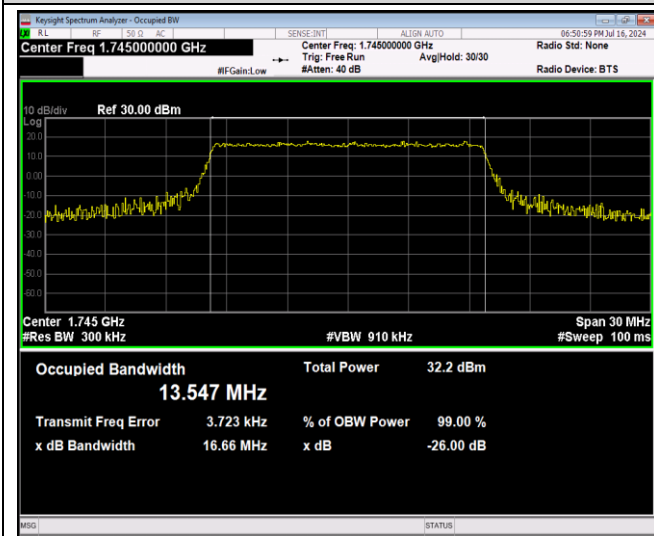

Band66-10MHz-64QAM-132022-50RB#0

Band66-10MHz-64QAM-132322-50RB#0

Band66-15MHz-16QAM-132597-75RB#0

Band66-15MHz-64QAM-132047-75RB#0

Band66-15MHz-64QAM-132322-75RB#0

Band66-15MHz-64QAM-132597-75RB#0

Band66-20MHz-QPSK-132072-100RB#0