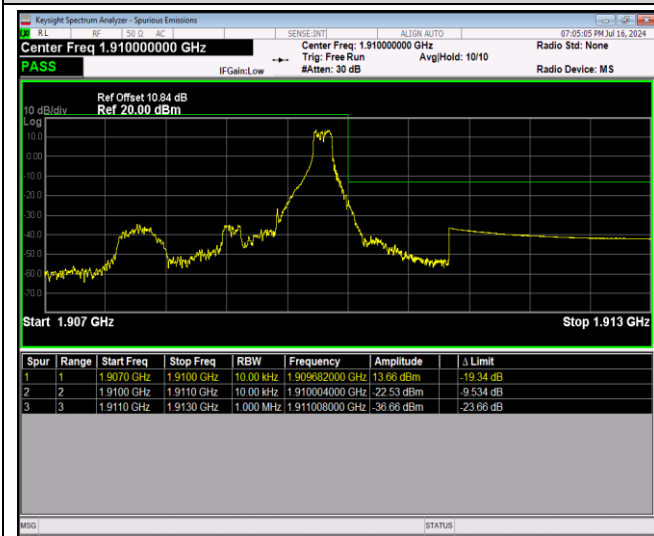

Band2-1.4MHz-64QAM-19193-1RB#5

Band2-20MHz-QPSK-18700-1RB#0