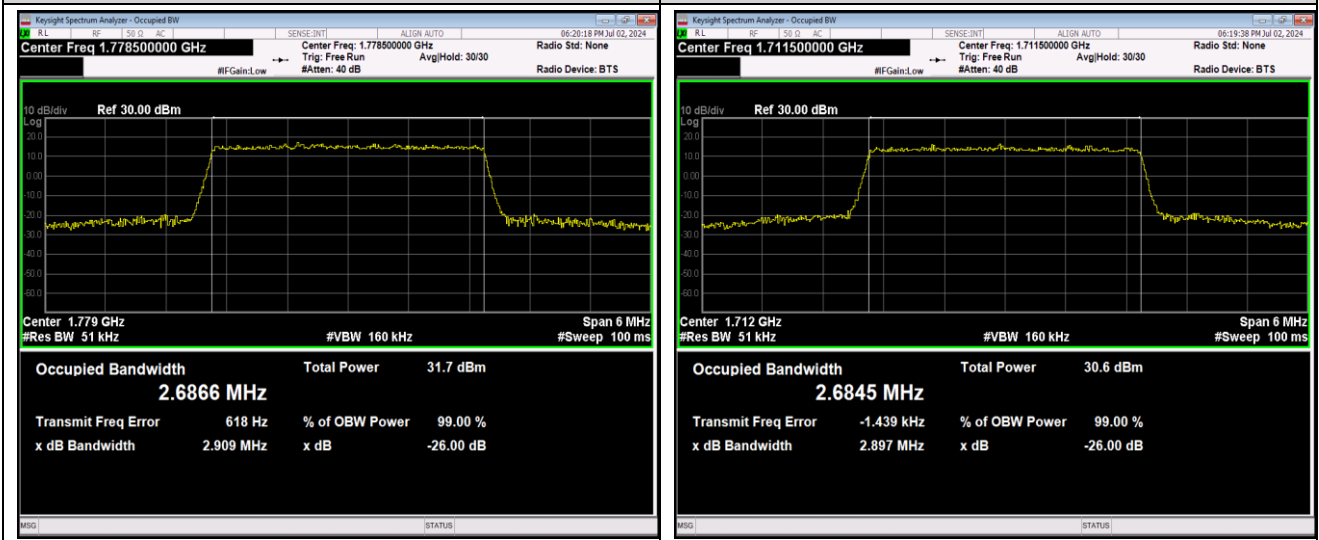

Band66-3MHz-QPSK-132657-15RB#0

Band66-3MHz-16QAM-131987-15RB#0