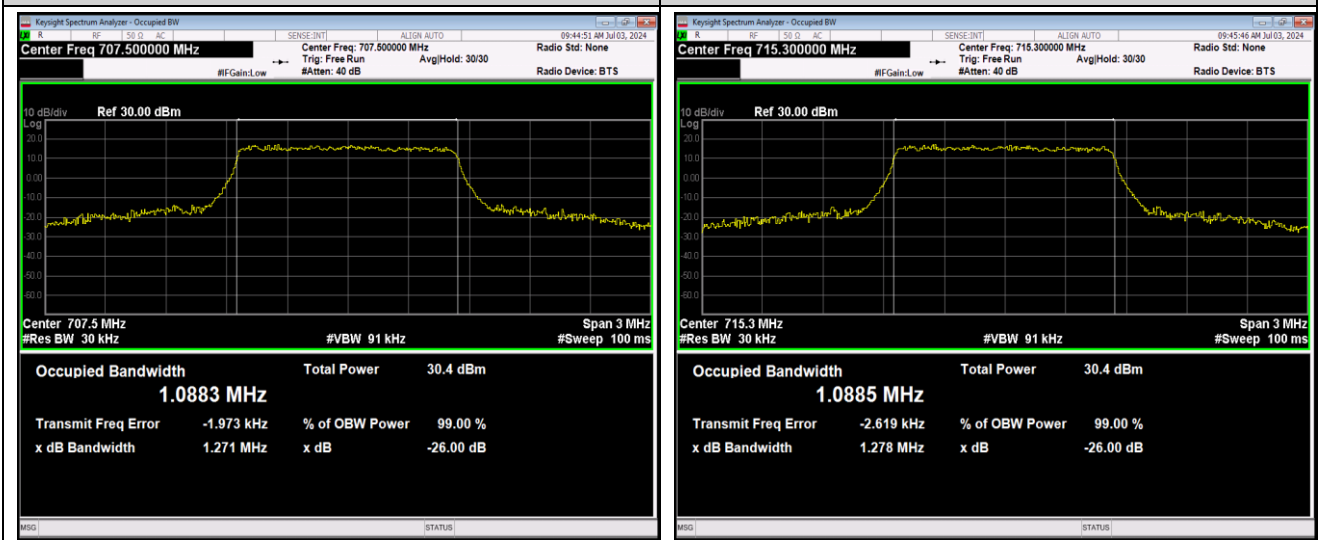

Band12-1.4MHz-16QAM-23095-6RB#0

Band12-1.4MHz-16QAM-23173-6RB#0

Band12-1.4MHz-64QAM-23017-6RB#0

Band12-1.4MHz-64QAM-23095-6RB#0