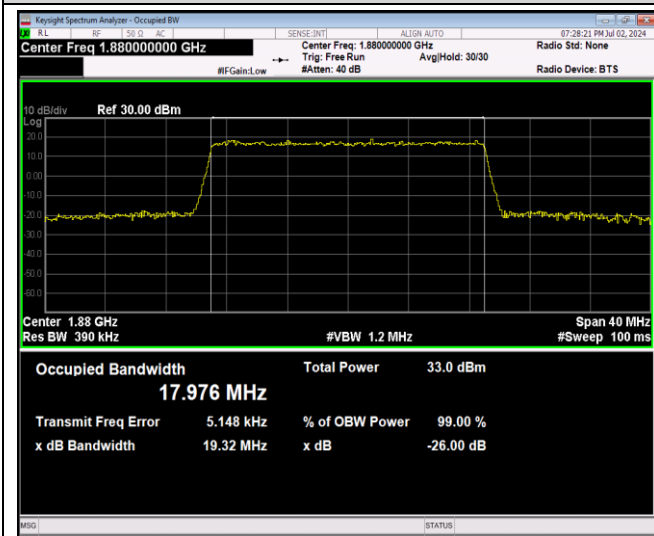

Band2-20MHz-QPSK-18900-100RB#0

Band2-20MHz-16QAM-18700-100RB#0