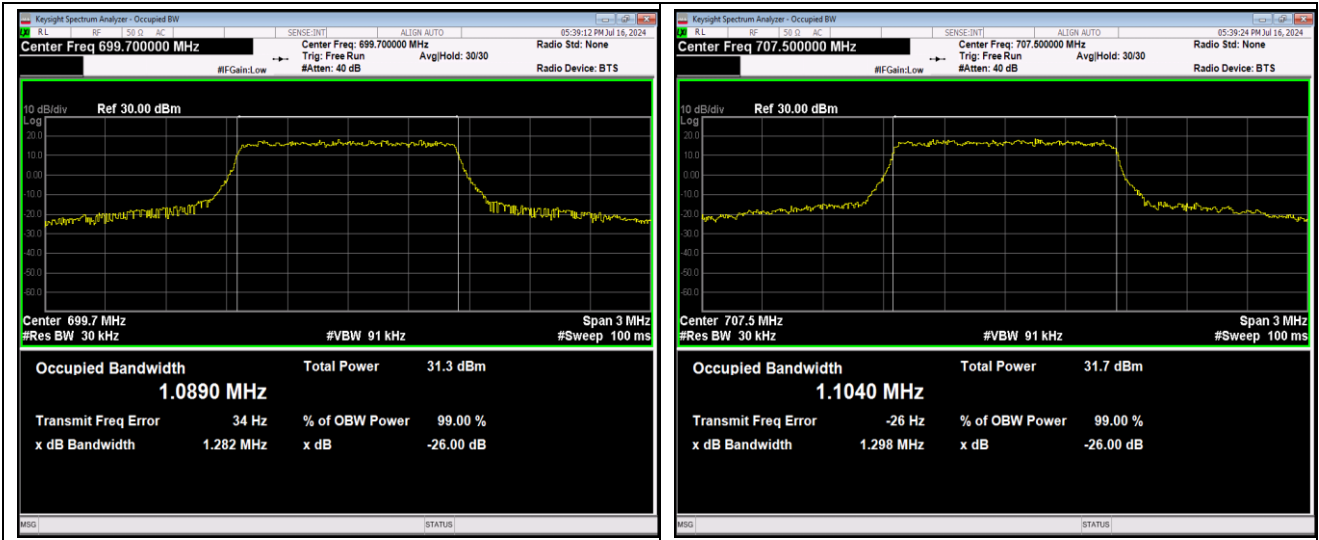

Band12-1.4MHz-64QAM-23017-6RB#0

Band12-1.4MHz-64QAM-23095-6RB#0

Band12-1.4MHz-64QAM-23173-6RB#0

Band12-3MHz-QPSK-23025-15RB#0