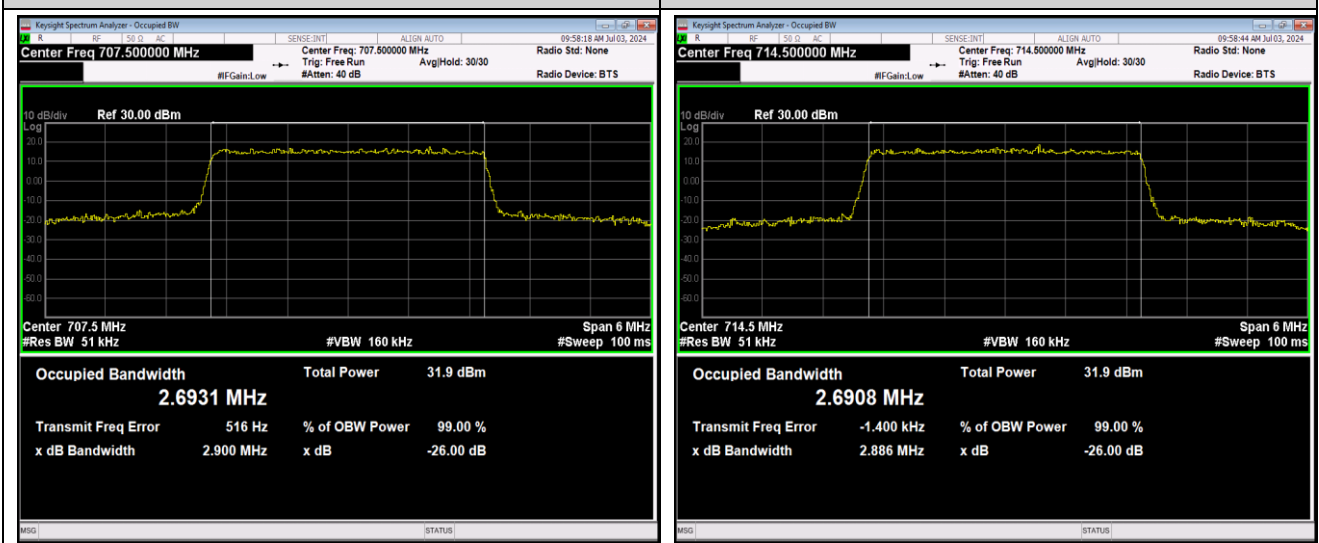

Band12-3MHz-QPSK-23095-15RB#0

Band12-3MHz-QPSK-23165-15RB#0

Band12-3MHz-16QAM-23025-15RB#0

Band12-3MHz-16QAM-23095-15RB#0