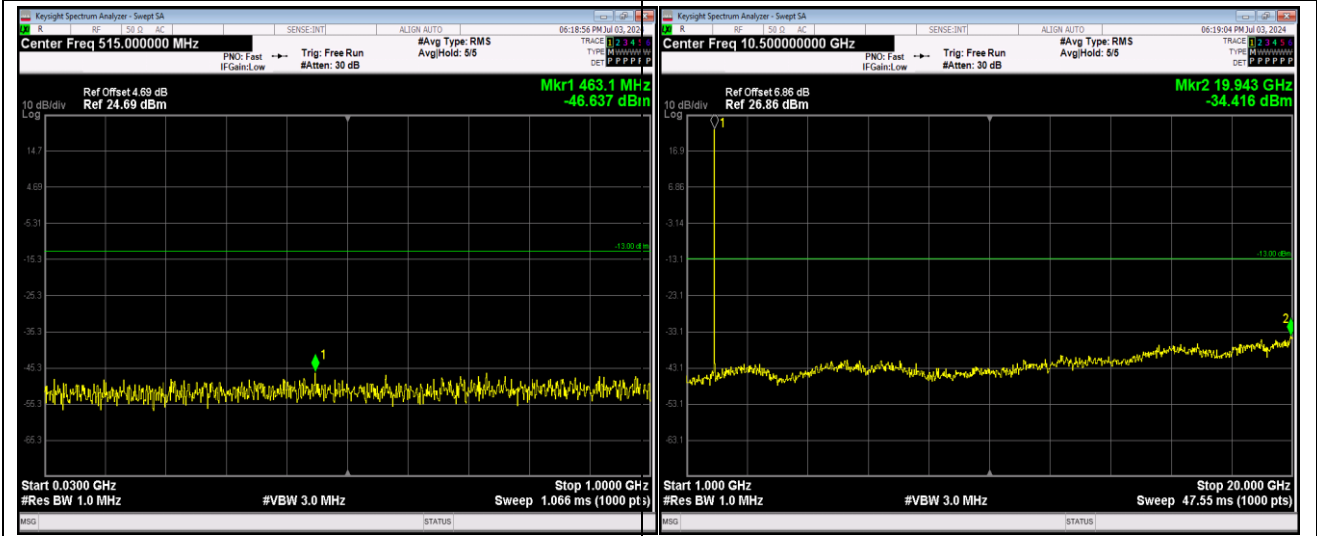

Band2-1.4MHz-16QAM-18900-1RB#0-Range1:30~1000MHz

Band2-1.4MHz-16QAM-18900-1RB#0-Range2:1000~20000MHz