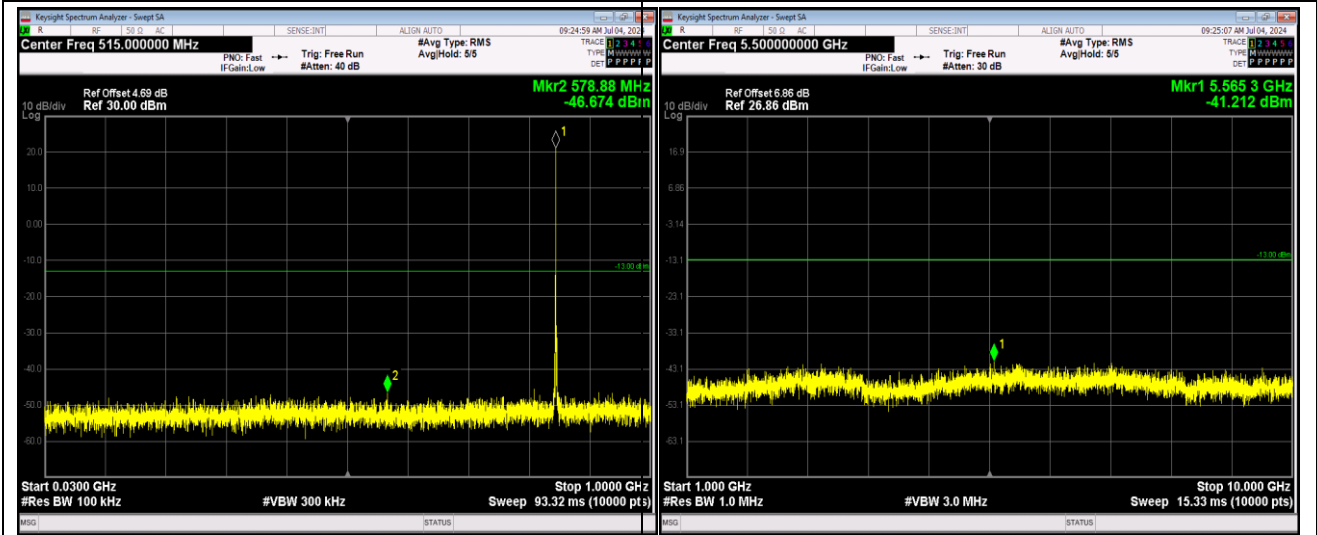

Band5-1.4MHz-16QAM-20643-1RB#0-Range1:30~1000MHz

Band5-1.4MHz-64QAM-20407-1RB#0-Range2:1000~10000MHz

Band5-1.4MHz-16QAM-20643-1RB#0-Range2:1000~10000MHz

Band5-1.4MHz-64QAM-20407-1RB#0-Range1:30~1000MHz