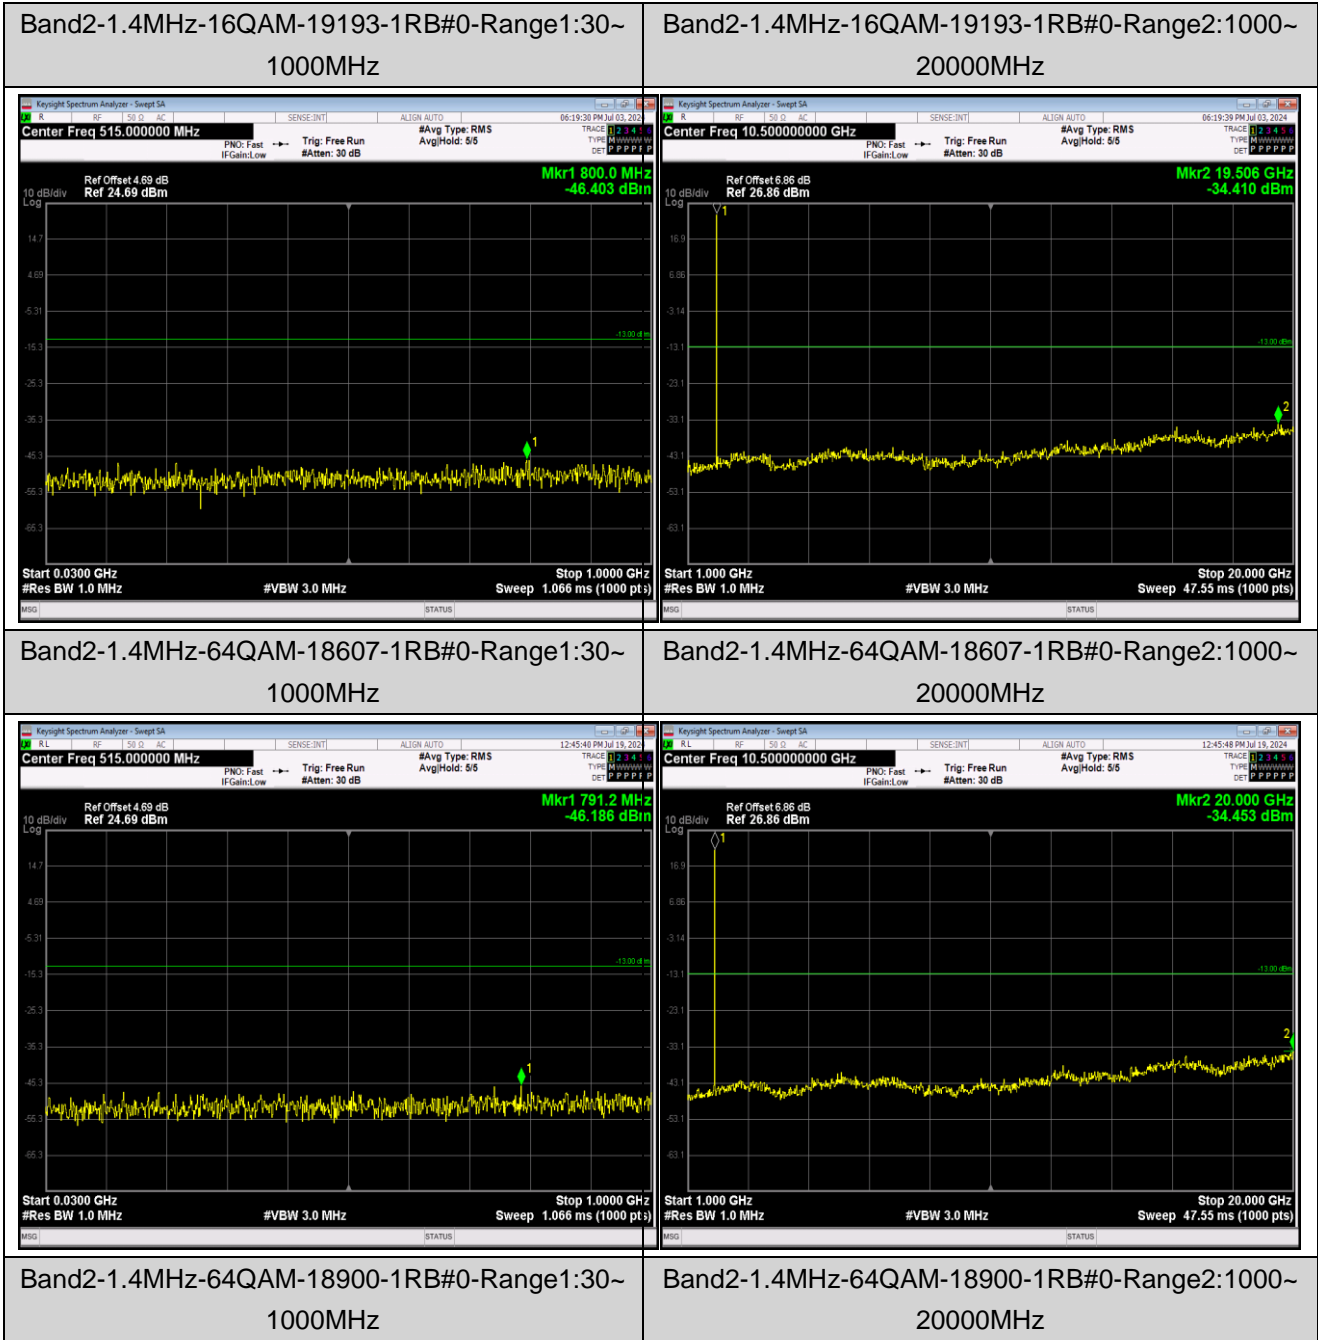

*Remark: All bandwidth and all modulation had been tested, but only the worst case data displayed in this report.*

Test Graphs

Band2-1.4MHz-16QAM-18607-1RB#0-Range1:30~1000MHz

Band2-1.4MHz-16QAM-18607-1RB#0-Range2:1000~20000MHz

Band2-1.4MHz-16QAM-18900-1RB#0-Range1:30~1000MHz

Band2-1.4MHz-16QAM-18900-1RB#0-Range2:1000~20000MHz

Band2-1.4MHz-64QAM-19193-1RB#0-Range1:30~1000MHz

Band2-1.4MHz-64QAM-19193-1RB#0-Range2:1000~20000MHz

Band2-20MHz-QPSK-18700-1RB#0-Range1:30~1000MHz