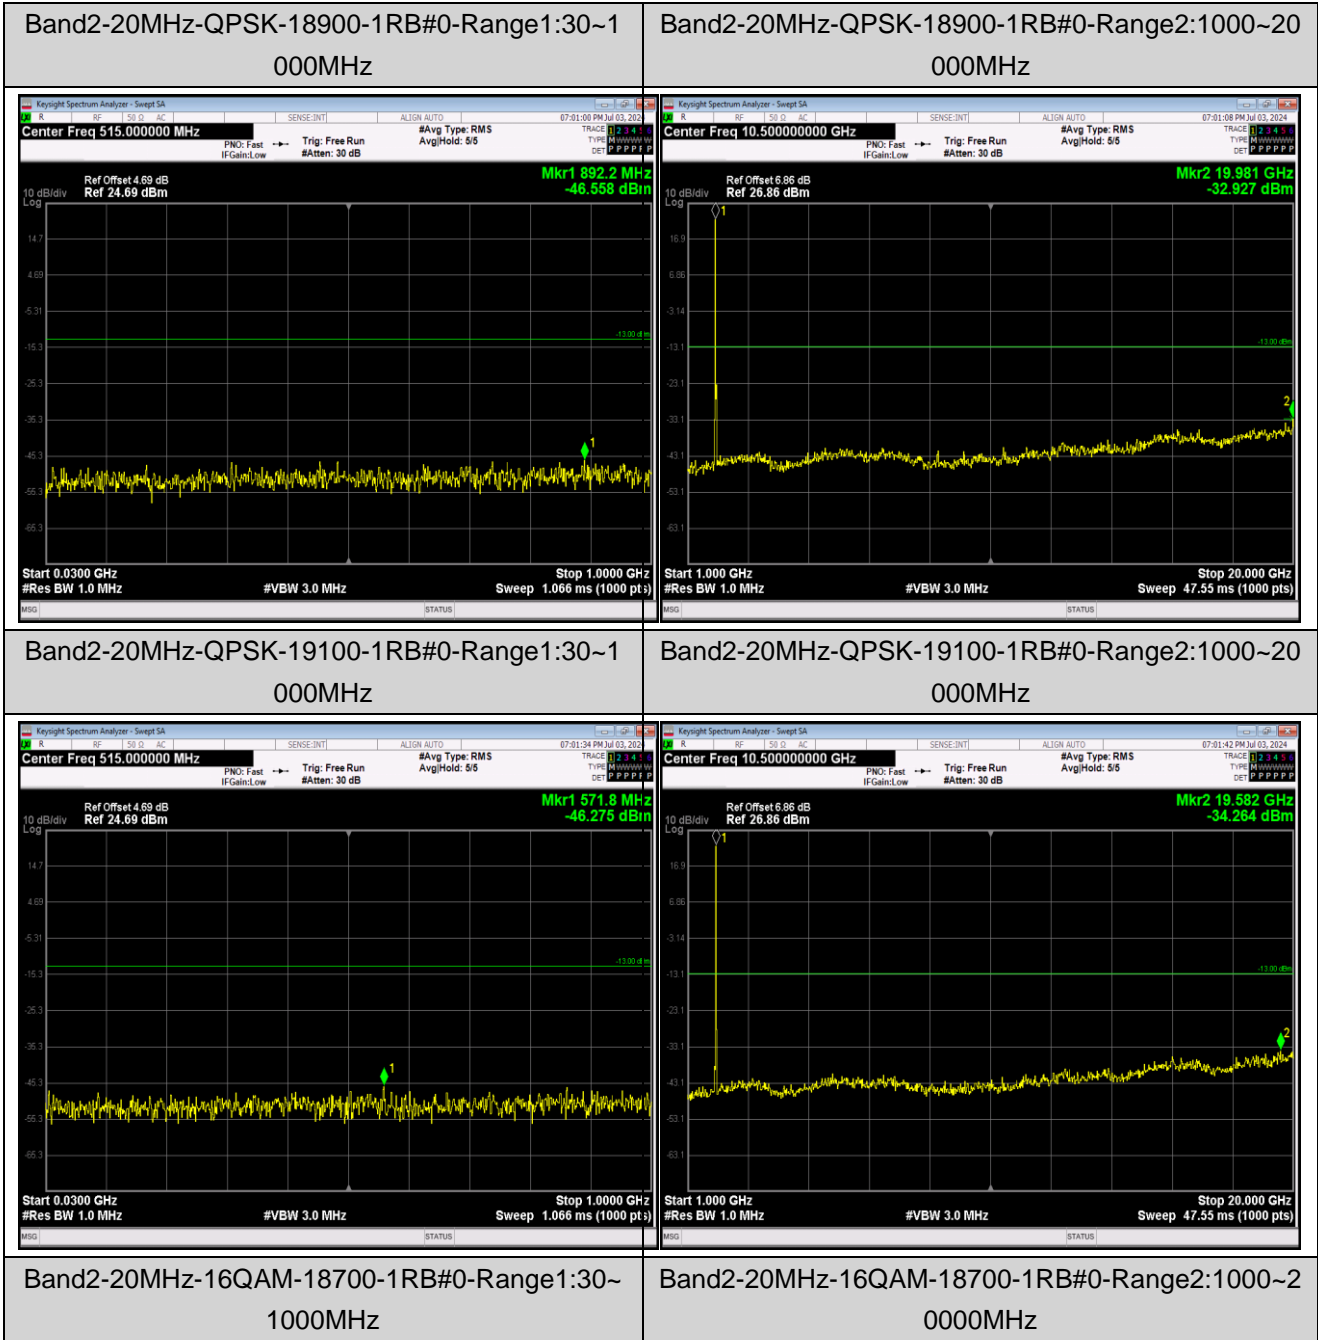

*Remark: All bandwidth and all modulation had been tested, but only the worst case data displayed in this report.*

Test Graphs

Band2-1.4MHz-16QAM-18607-1RB#0-Range1:30~1000MHz

Band2-1.4MHz-16QAM-18607-1RB#0-Range2:1000~20000MHz

Band2-1.4MHz-16QAM-18900-1RB#0-Range1:30~1000MHz

Band2-1.4MHz-16QAM-18900-1RB#0-Range2:1000~20000MHz

Band2-1.4MHz-64QAM-19193-1RB#0-Range1:30~1000MHz

Band2-1.4MHz-64QAM-19193-1RB#0-Range2:1000~20000MHz

Band2-20MHz-QPSK-18700-1RB#0-Range1:30~1000MHz

Band2-20MHz-QPSK-18700-1RB#0-Range2:1000~20000MHz

Band2-20MHz-16QAM-18900-1RB#0-Range1:30~1000MHz

Band2-20MHz-16QAM-18900-1RB#0-Range2:1000~20000MHz

Band2-20MHz-16QAM-19100-1RB#0-Range1:30~1000MHz

Band2-20MHz-16QAM-19100-1RB#0-Range2:1000~20000MHz