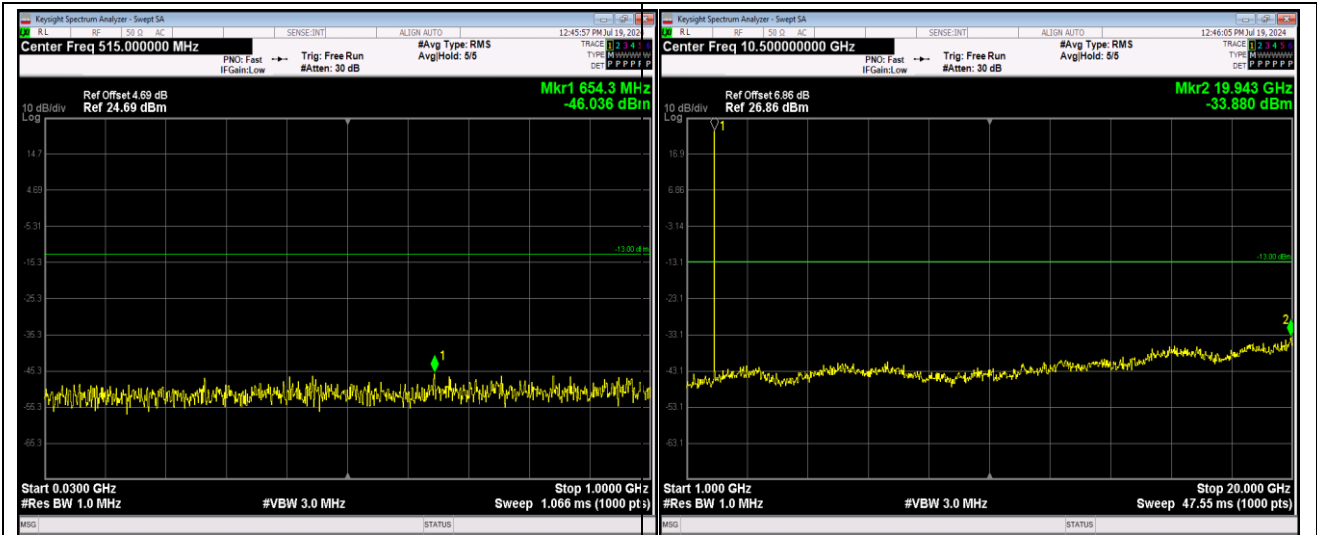

Band2-1.4MHz-64QAM-19193-1RB#0-Range2:1000~20000MHz

Band2-1.4MHz-64QAM-19193-1RB#0-Range1:30~1000MHz