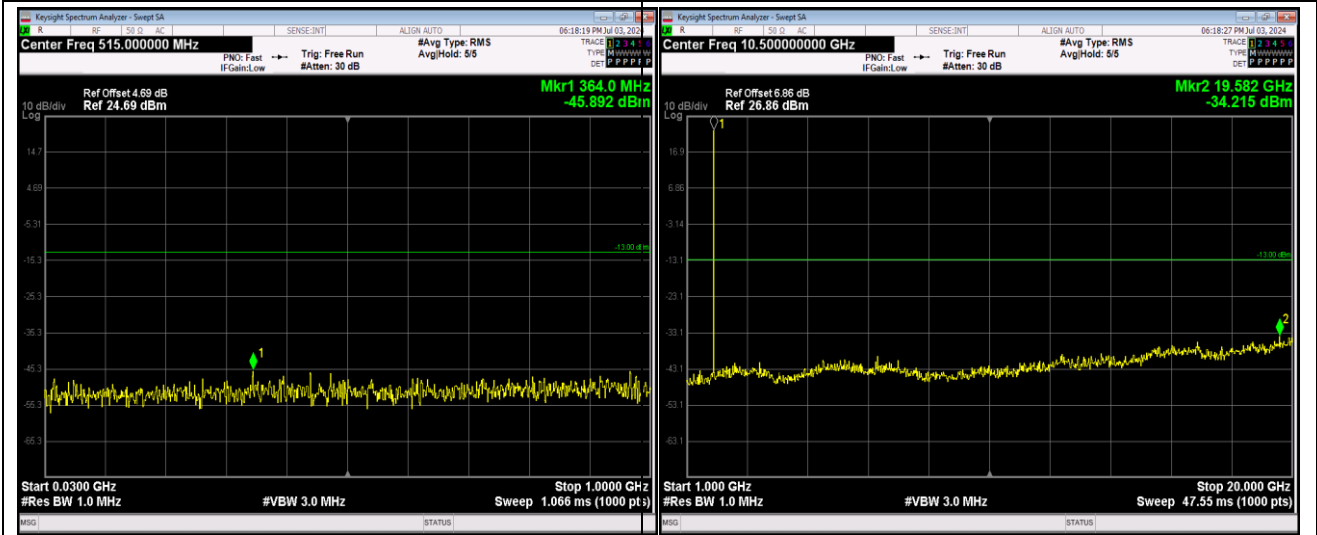

*Remark: All bandwidth and all modulation had been tested, but only the worst case data displayed in this report.*

Test Graphs

Band2-1.4MHz-16QAM-18607-1RB#0-Range1:30~1000MHz

Band2-1.4MHz-16QAM-18607-1RB#0-Range2:1000~20000MHz