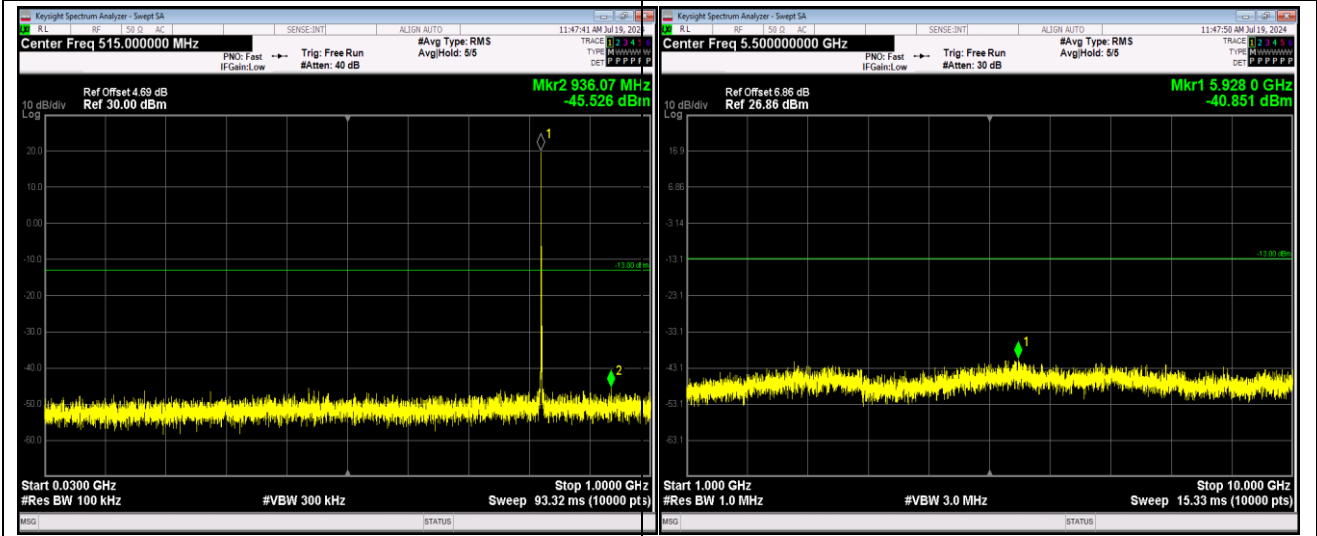

Band5-1.4MHz-64QAM-20407-1RB#0-Range1:30~1000MHz

Band5-1.4MHz-64QAM-20407-1RB#0-Range2:1000~10000MHz