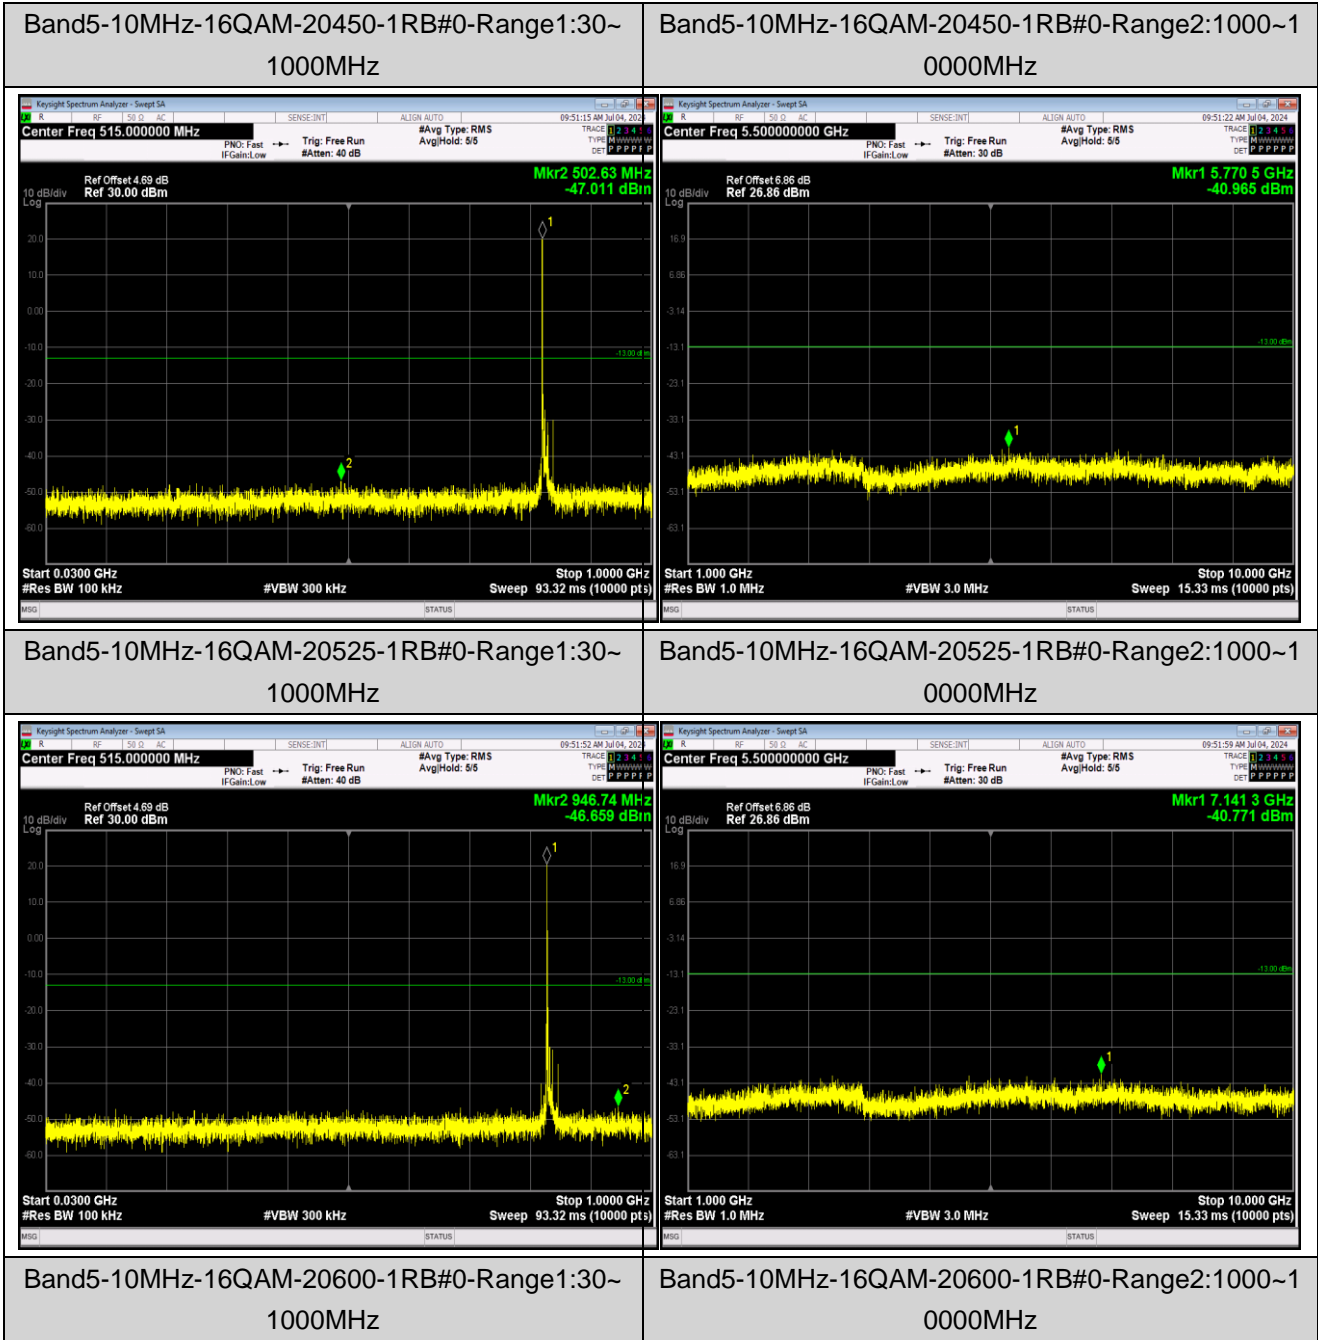

## Appendix E: Conducted Spurious Emission

Band5-1.4MHz-QPSK-20407-1RB#0-Range1:30~1000MHz

Band5-1.4MHz-QPSK-20407-1RB#0-Range2:1000~10000MHz

Band5-1.4MHz-QPSK-20525-1RB#0-Range1:30~1000MHz

Band5-1.4MHz-QPSK-20525-1RB#0-Range2:1000~10000MHz

Band5-1.4MHz-16QAM-20643-1RB#0-Range1:30~1000MHz

Band5-1.4MHz-16QAM-20643-1RB#0-Range2:1000~10000MHz

Band5-1.4MHz-64QAM-20407-1RB#0-Range1:30~1000MHz

Band5-1.4MHz-64QAM-20407-1RB#0-Range2:1000~10000MHz

Band5-10MHz-QPSK-20525-1RB#0-Range1:30~1000MHz

Band5-10MHz-QPSK-20525-1RB#0-Range2:1000~10000MHz

Band5-10MHz-QPSK-20600-1RB#0-Range1:30~1000MHz

Band5-10MHz-QPSK-20600-1RB#0-Range2:1000~10000MHz

Band5-10MHz-64QAM-20450-1RB#0-Range1:30~1000MHz

Band5-10MHz-64QAM-20450-1RB#0-Range2:1000~10000MHz

Band5-10MHz-64QAM-20525-1RB#0-Range1:30~1000MHz