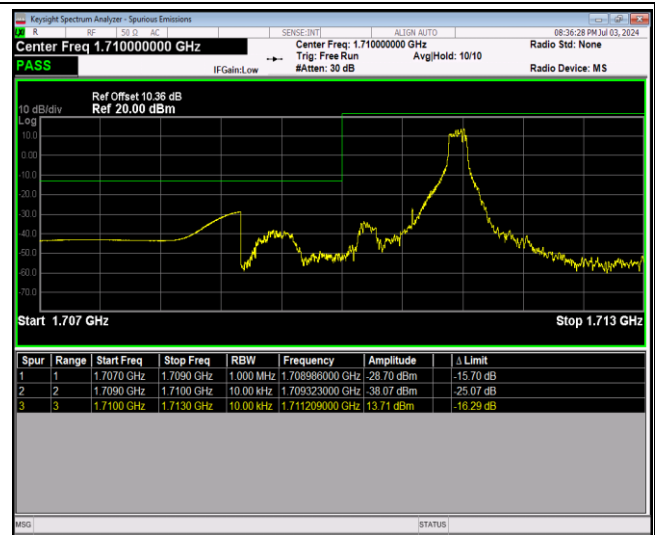

Band66-1.4MHz-QPSK-131979-1RB#5

Band66-1.4MHz-QPSK-132665-1RB#0