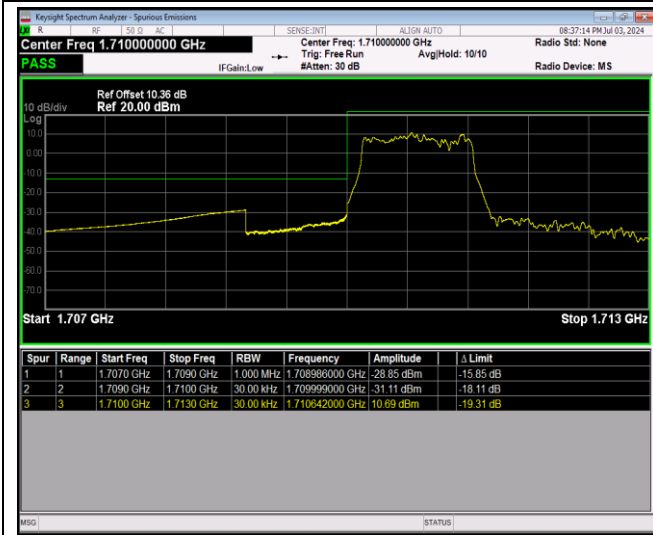

Band66-1.4MHz-QPSK-131979-6RB#0

Band66-1.4MHz-QPSK-132665-1RB#5