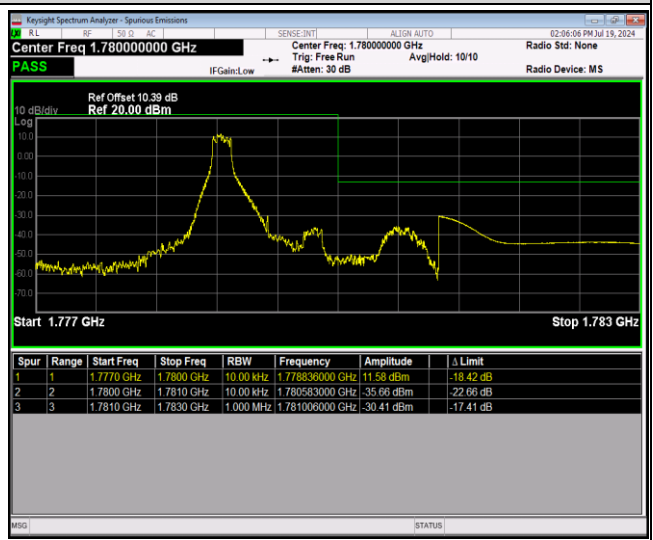

Band66-1.4MHz-64QAM-132665-1RB#0

Band66-1.4MHz-64QAM-132665-6RB#0