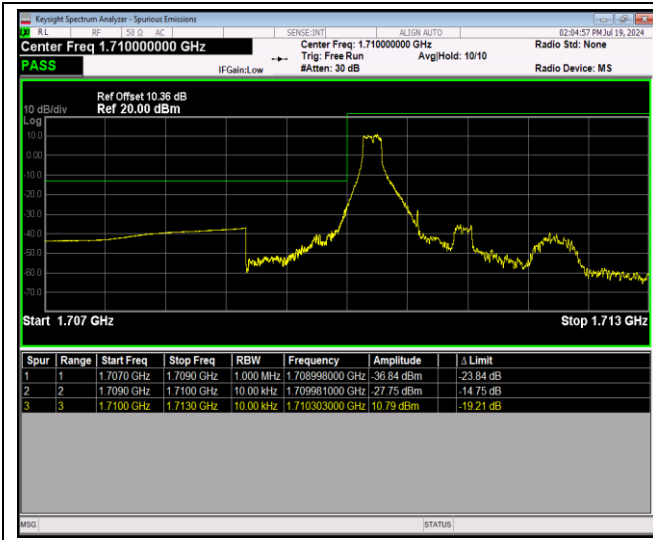

Band66-1.4MHz-16QAM-131979-6RB#0

Band66-1.4MHz-16QAM-132665-1RB#0

Band66-1.4MHz-16QAM-132665-1RB#5

Band66-1.4MHz-16QAM-132665-6RB#0

Band66-1.4MHz-64QAM-131979-1RB#0

Band66-1.4MHz-64QAM-131979-1RB#5

Band66-1.4MHz-64QAM-131979-6RB#0