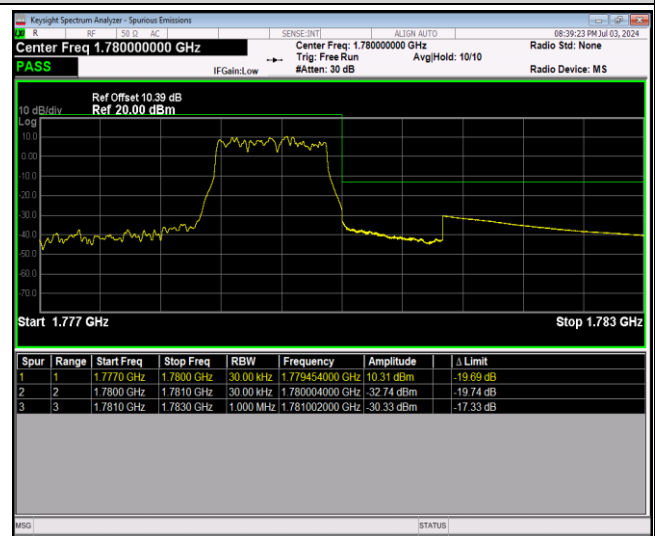

Band66-1.4MHz-QPSK-131979-1RB#5

Band66-1.4MHz-QPSK-131979-6RB#0

Band66-1.4MHz-QPSK-132665-1RB#0

Band66-1.4MHz-QPSK-132665-1RB#5

Band66-1.4MHz-QPSK-132665-6RB#0

Band66-1.4MHz-16QAM-131979-1RB#0

Band66-1.4MHz-16QAM-131979-1RB#5