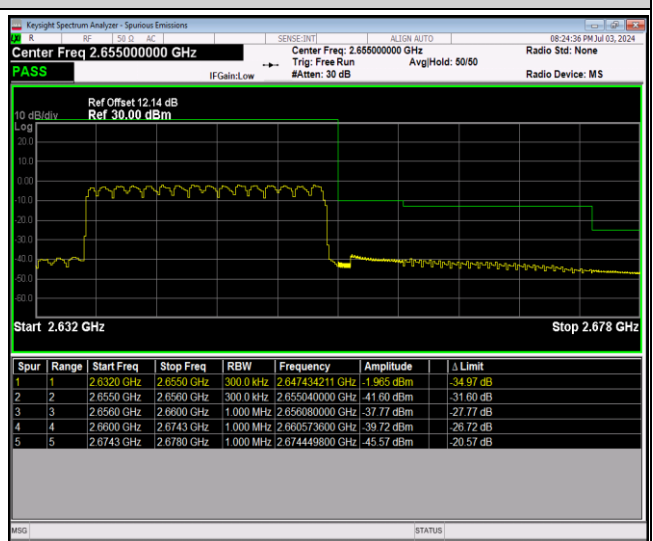

Band41-20MHz-16QAM-41140-100RB#0

Band41-20MHz-64QAM-40140-1RB#99