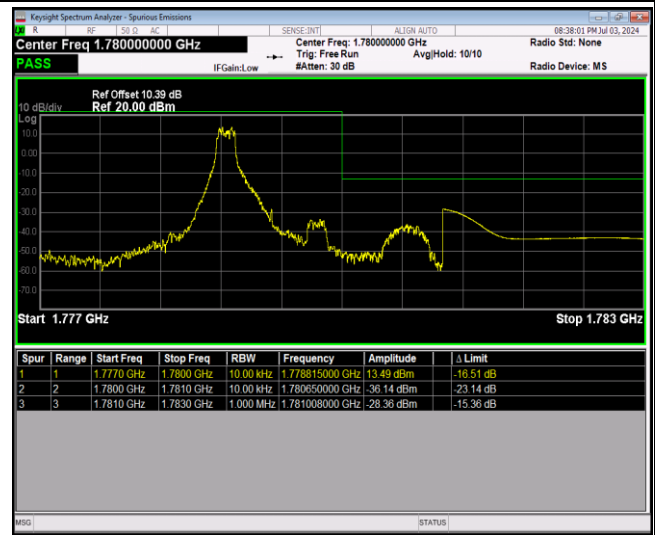

Band66-1.4MHz-QPSK-131979-1RB#5

Band66-1.4MHz-QPSK-131979-6RB#0

Band66-1.4MHz-QPSK-132665-1RB#0

Band66-1.4MHz-QPSK-132665-1RB#5

Band66-1.4MHz-QPSK-132665-6RB#0

Band66-1.4MHz-16QAM-131979-1RB#0

Band66-1.4MHz-16QAM-131979-1RB#5