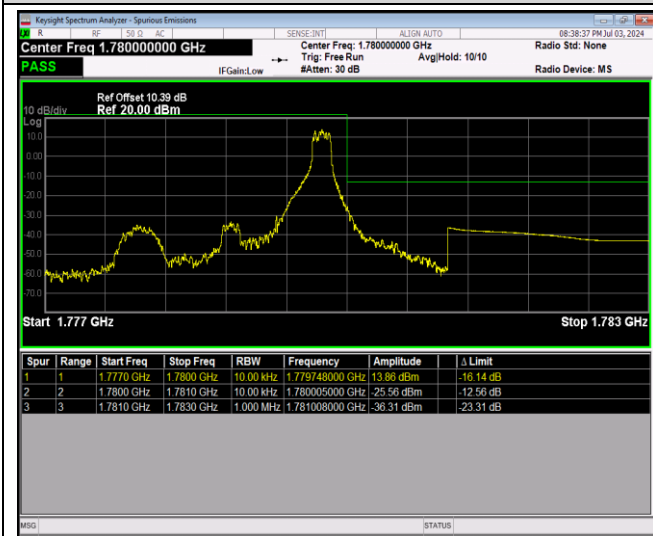

Band66-1.4MHz-QPSK-131979-1RB#5

Band66-1.4MHz-QPSK-131979-6RB#0

Band66-1.4MHz-QPSK-132665-1RB#0

Band66-1.4MHz-QPSK-132665-1RB#5

Band66-1.4MHz-QPSK-132665-6RB#0

Band66-1.4MHz-16QAM-131979-1RB#0

Band66-1.4MHz-16QAM-131979-1RB#5