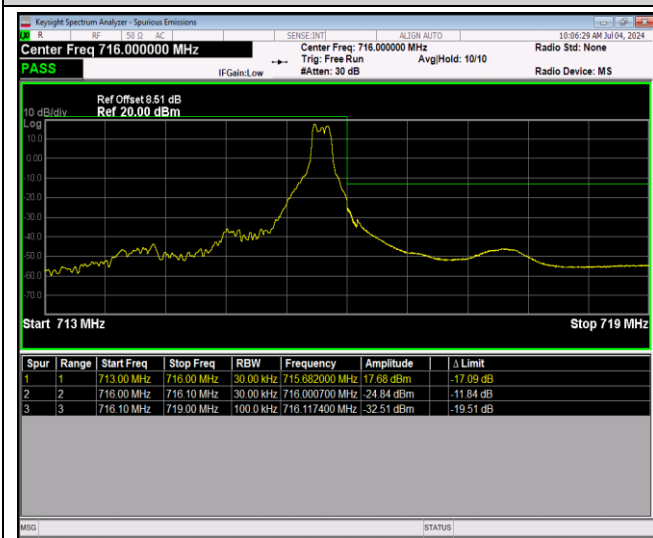

Band12-1.4MHz-16QAM-23173-1RB#5

Band12-1.4MHz-64QAM-23017-1RB#0