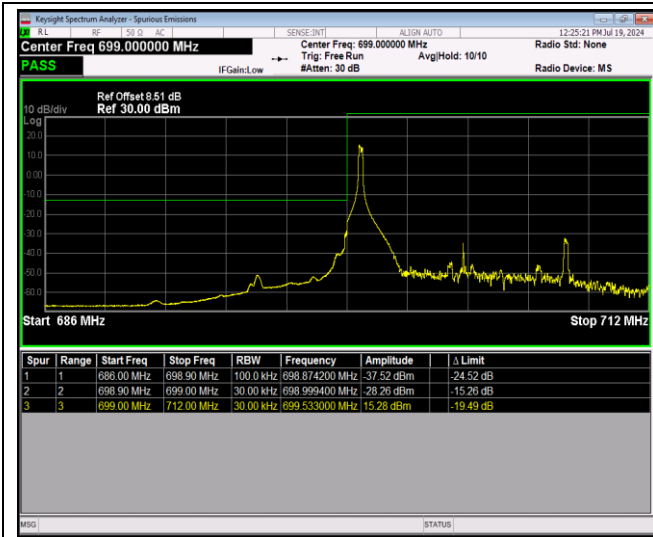

Band12-10MHz-64QAM-23060-1RB#0

Band12-10MHz-64QAM-23060-50RB#0