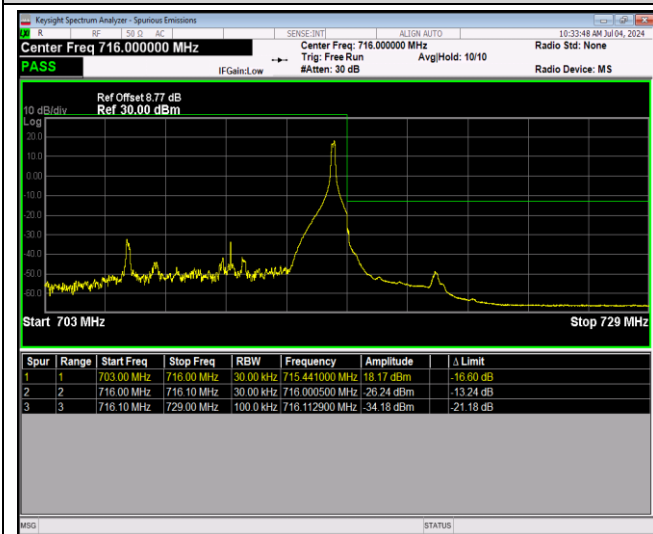

Band12-10MHz-QPSK-23130-1RB#49

Band12-10MHz-16QAM-23060-1RB#0