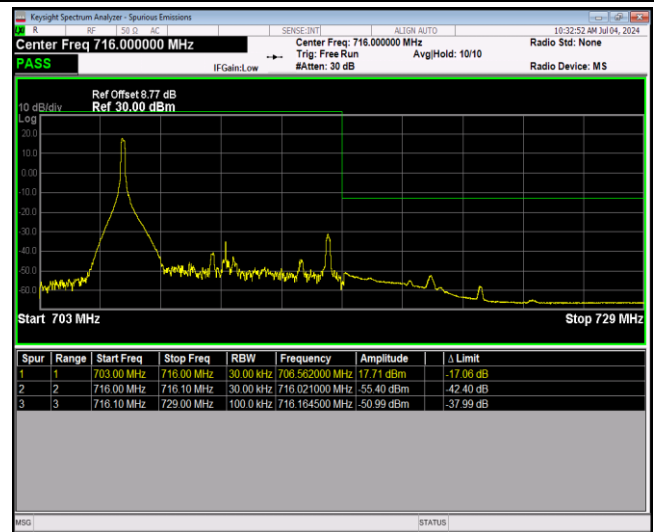

Band12-1.4MHz-64QAM-23173-1RB#5

Band12-1.4MHz-64QAM-23173-6RB#0

Band12-10MHz-QPSK-23060-1RB#0

Band12-10MHz-QPSK-23060-1RB#49

Band12-10MHz-QPSK-23060-50RB#0

Band12-10MHz-QPSK-23130-1RB#0

Band12-10MHz-QPSK-23130-1RB#49