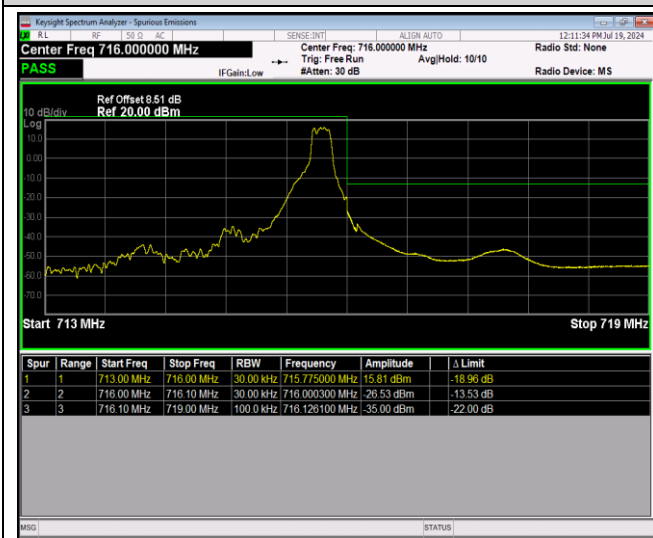

Band12-1.4MHz-64QAM-23173-1RB#5

Band12-10MHz-QPSK-23060-1RB#0