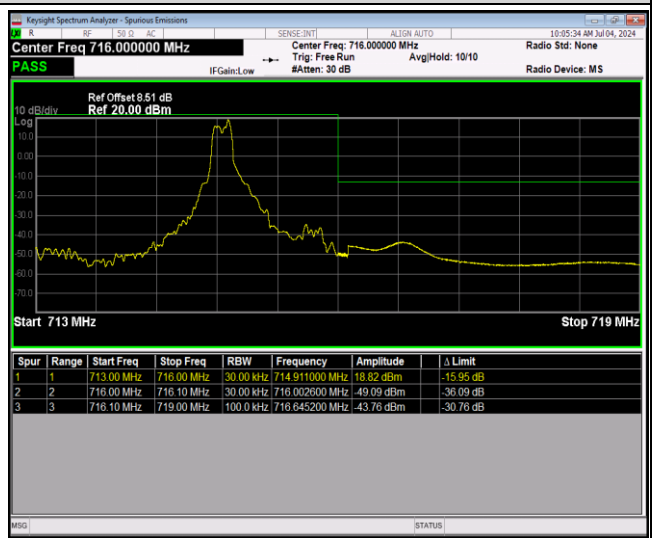

Band12-1.4MHz-16QAM-23173-1RB#0

Band12-1.4MHz-16QAM-23173-6RB#0