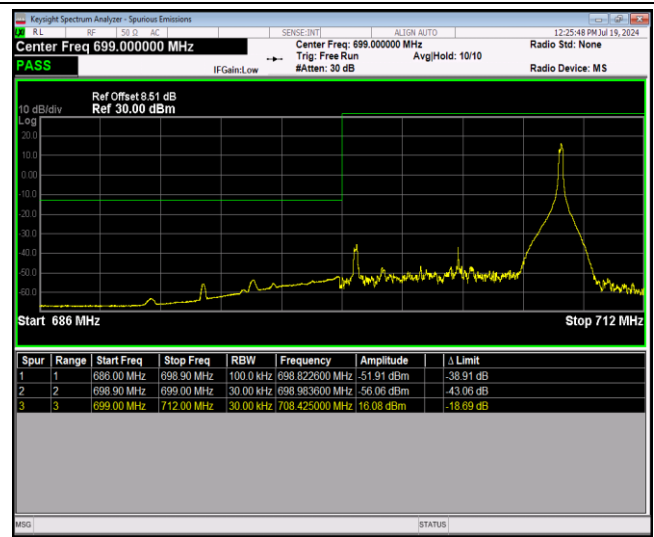

Band12-10MHz-64QAM-23060-1RB#49

Band12-10MHz-64QAM-23130-1RB#0