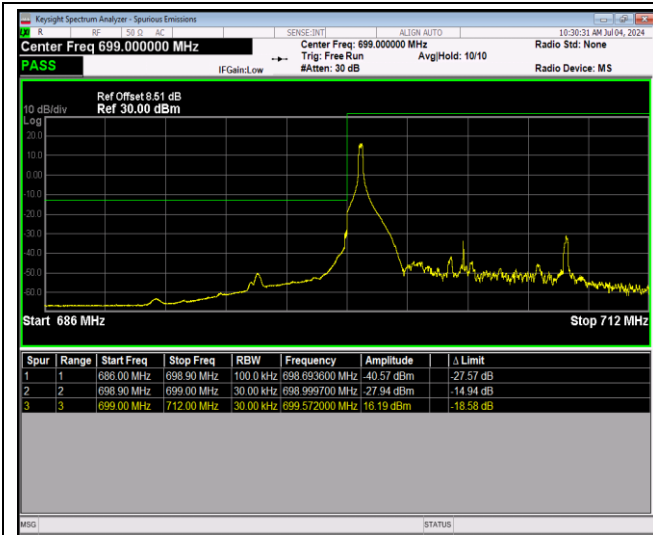

Band12-10MHz-16QAM-23060-1RB#0

Band12-10MHz-16QAM-23060-50RB#0