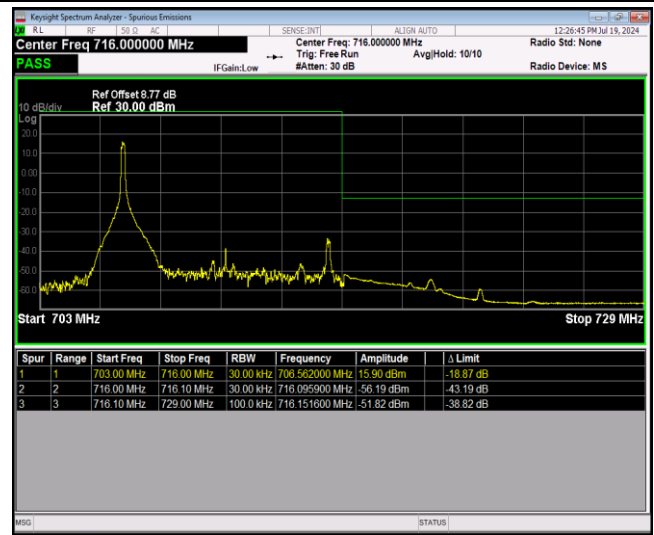

Band12-10MHz-64QAM-23060-1RB#0

Band12-10MHz-64QAM-23060-1RB#49

Band12-10MHz-64QAM-23060-50RB#0

Band12-10MHz-64QAM-23130-1RB#0

Band12-10MHz-64QAM-23130-1RB#49

Band12-10MHz-64QAM-23130-50RB#0

Band41-5MHz-QPSK-40065-1RB#0