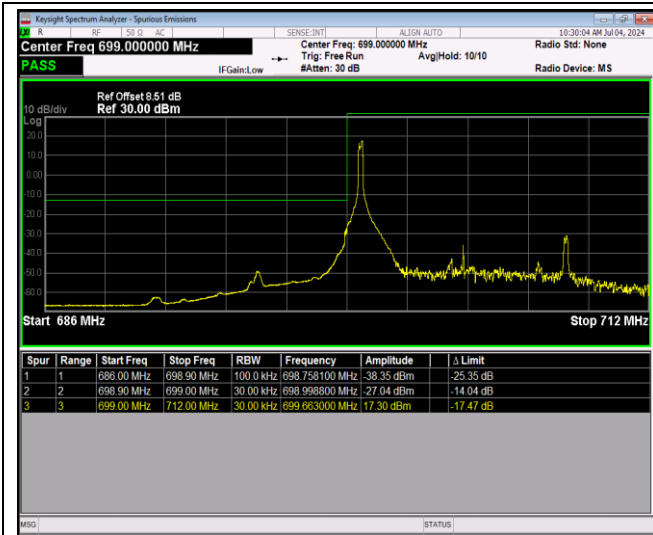

Band12-1.4MHz-64QAM-23173-1RB#5

Band12-1.4MHz-64QAM-23173-6RB#0

Band12-10MHz-QPSK-23060-1RB#0

Band12-10MHz-QPSK-23060-1RB#49

Band12-10MHz-QPSK-23060-50RB#0

Band12-10MHz-QPSK-23130-1RB#0

Band12-10MHz-QPSK-23130-1RB#49