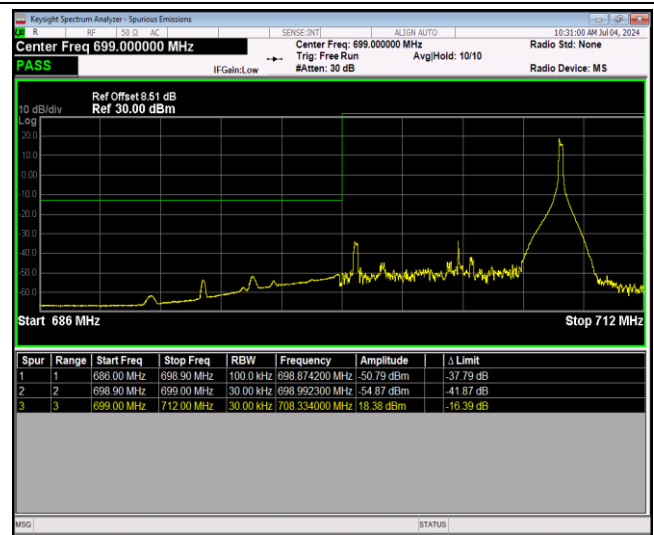

Band12-1.4MHz-64QAM-23173-1RB#5

Band12-1.4MHz-64QAM-23173-6RB#0

Band12-10MHz-QPSK-23060-1RB#0

Band12-10MHz-QPSK-23060-1RB#49

Band12-10MHz-QPSK-23060-50RB#0

Band12-10MHz-QPSK-23130-1RB#0

Band12-10MHz-QPSK-23130-1RB#49