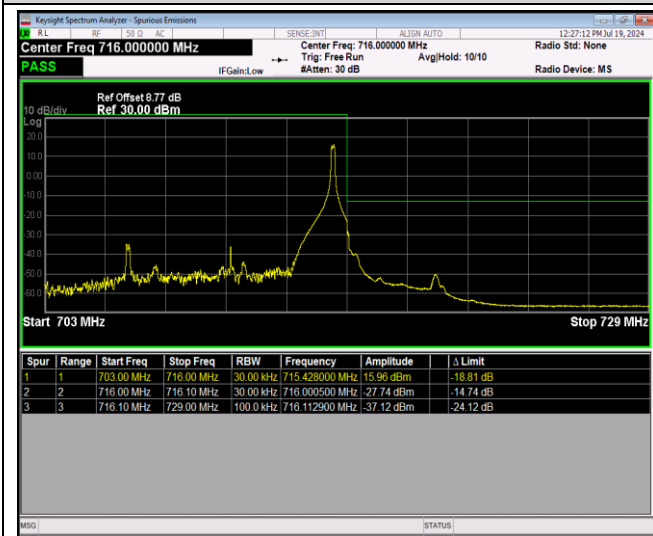

Band12-10MHz-64QAM-23060-1RB#0

Band12-10MHz-64QAM-23060-1RB#49

Band12-10MHz-64QAM-23060-50RB#0

Band12-10MHz-64QAM-23130-1RB#0

Band12-10MHz-64QAM-23130-1RB#49

Band12-10MHz-64QAM-23130-50RB#0

Band41-5MHz-QPSK-40065-1RB#0