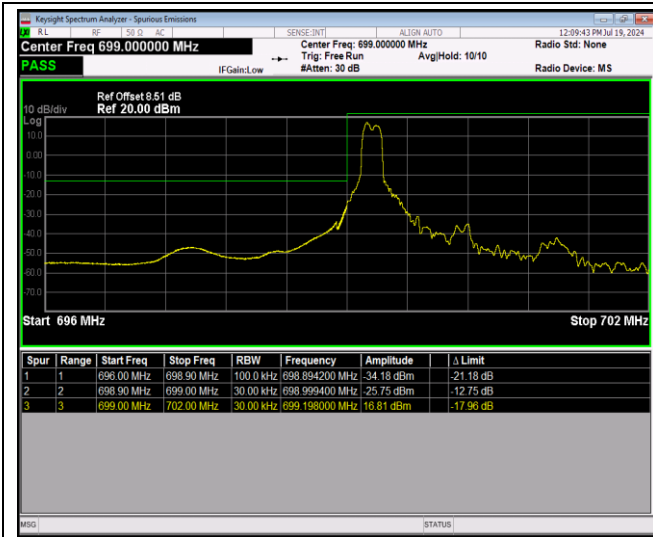

Band12-1.4MHz-16QAM-23173-1RB#0

Band12-1.4MHz-16QAM-23173-1RB#5

Band12-1.4MHz-16QAM-23173-6RB#0

Band12-1.4MHz-64QAM-23017-1RB#0

Band12-1.4MHz-64QAM-23017-1RB#5

Band12-1.4MHz-64QAM-23017-6RB#0

Band12-1.4MHz-64QAM-23173-1RB#0