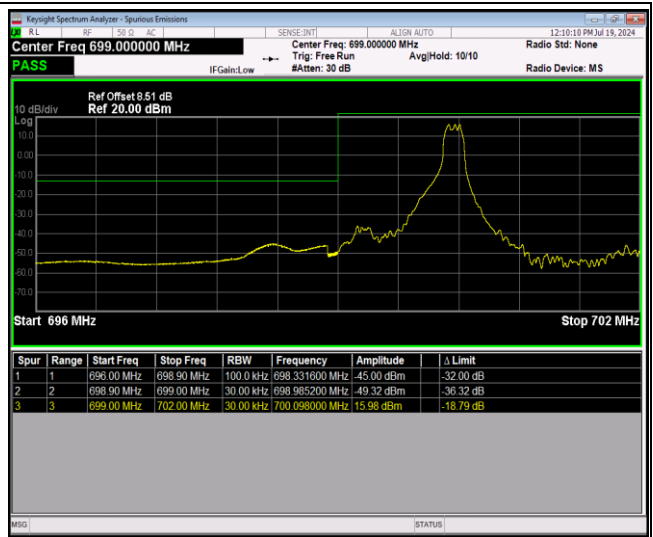

Band12-1.4MHz-16QAM-23173-1RB#0

Band12-1.4MHz-16QAM-23173-1RB#5

Band12-1.4MHz-16QAM-23173-6RB#0

Band12-1.4MHz-64QAM-23017-1RB#0

Band12-1.4MHz-64QAM-23017-1RB#5

Band12-1.4MHz-64QAM-23017-6RB#0

Band12-1.4MHz-64QAM-23173-1RB#0