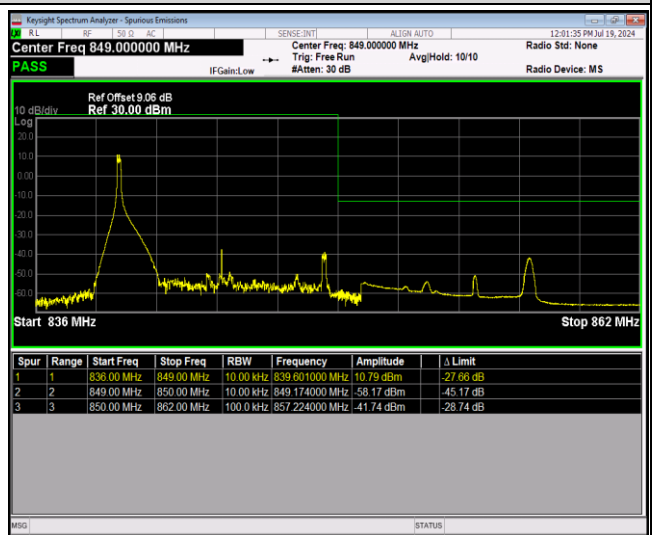

Band5-10MHz-64QAM-20600-1RB#0

Band5-10MHz-64QAM-20600-50RB#0