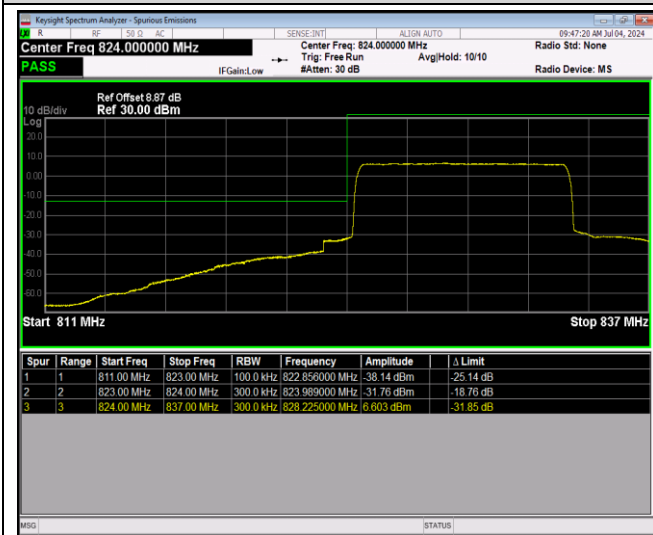

Band5-10MHz-QPSK-20450-50RB#0

Band5-10MHz-QPSK-20600-1RB#49