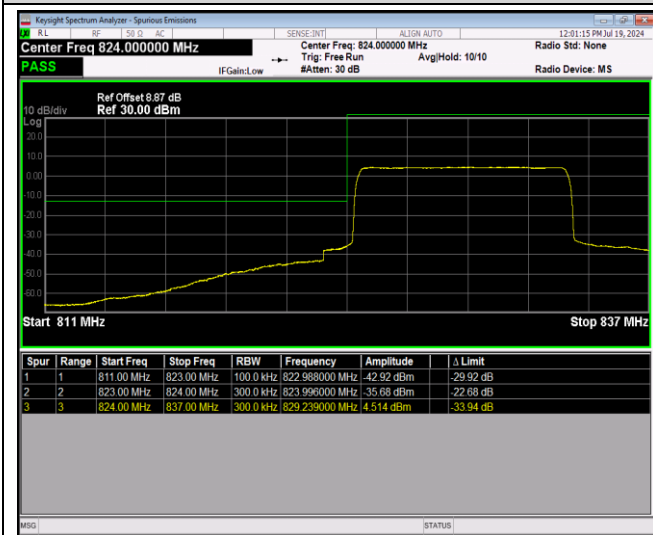

Band5-10MHz-16QAM-20600-1RB#0

Band5-10MHz-16QAM-20600-1RB#49

Band5-10MHz-16QAM-20600-50RB#0

Band5-10MHz-64QAM-20450-1RB#0

Band5-10MHz-64QAM-20450-1RB#49

Band5-10MHz-64QAM-20450-50RB#0

Band5-10MHz-64QAM-20600-1RB#0