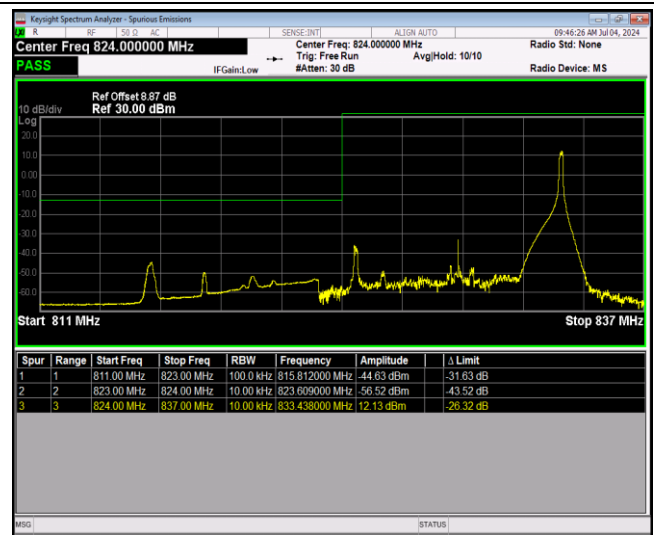

Band5-10MHz-QPSK-20450-1RB#49

Band5-10MHz-QPSK-20600-1RB#0