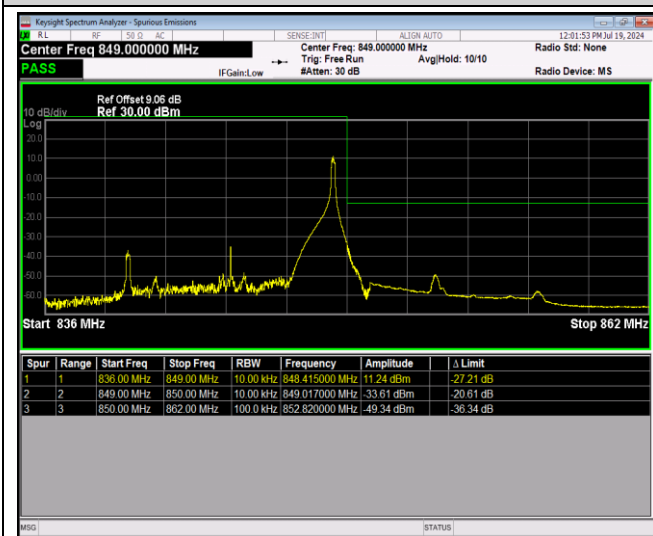

Band5-10MHz-64QAM-20600-1RB#49

Band7-5MHz-QPSK-20775-1RB#0