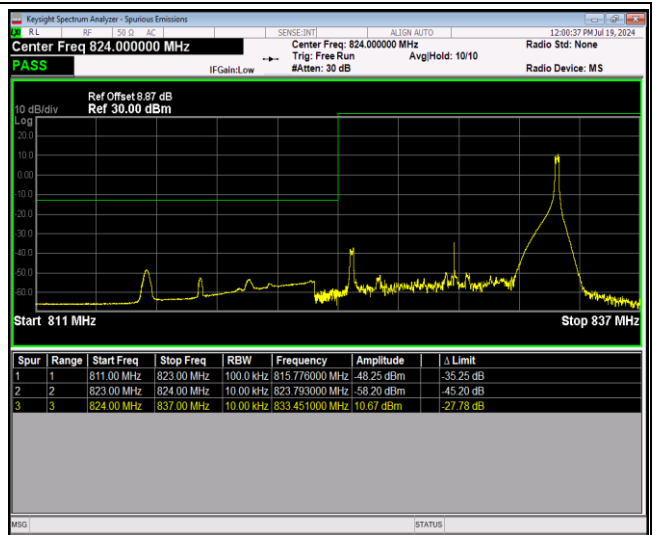

Band5-10MHz-16QAM-20600-1RB#0

Band5-10MHz-16QAM-20600-1RB#49

Band5-10MHz-16QAM-20600-50RB#0

Band5-10MHz-64QAM-20450-1RB#0

Band5-10MHz-64QAM-20450-1RB#49

Band5-10MHz-64QAM-20450-50RB#0

Band5-10MHz-64QAM-20600-1RB#0