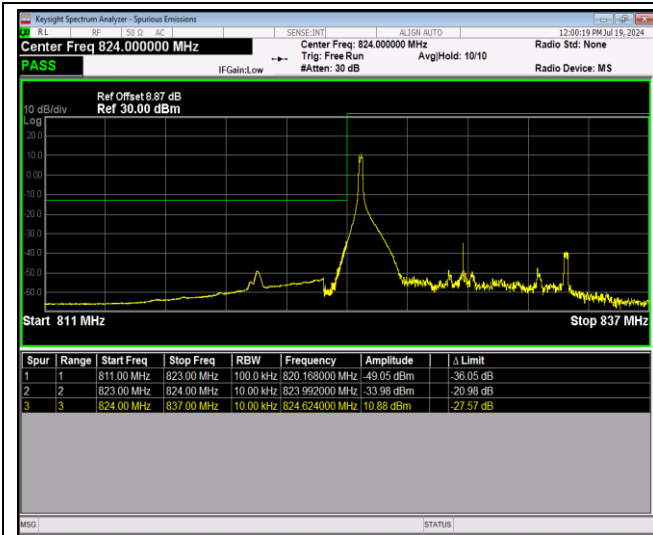

Band5-10MHz-16QAM-20600-1RB#0

Band5-10MHz-16QAM-20600-1RB#49

Band5-10MHz-16QAM-20600-50RB#0

Band5-10MHz-64QAM-20450-1RB#0

Band5-10MHz-64QAM-20450-1RB#49

Band5-10MHz-64QAM-20450-50RB#0

Band5-10MHz-64QAM-20600-1RB#0