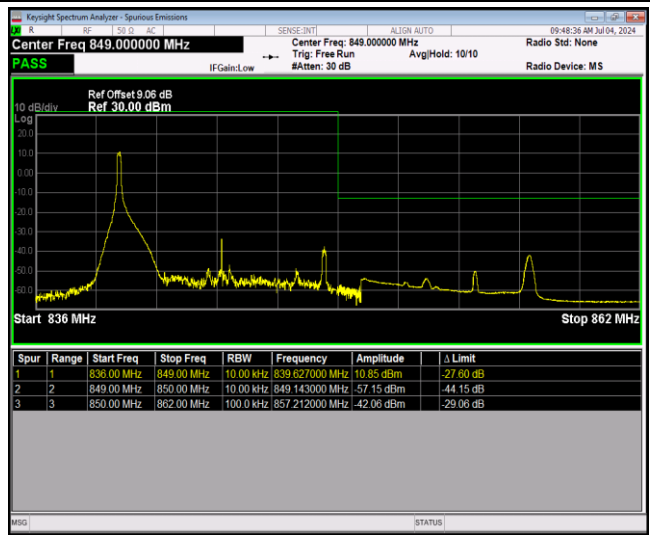

Band5-10MHz-16QAM-20600-1RB#0

Band5-10MHz-16QAM-20600-50RB#0