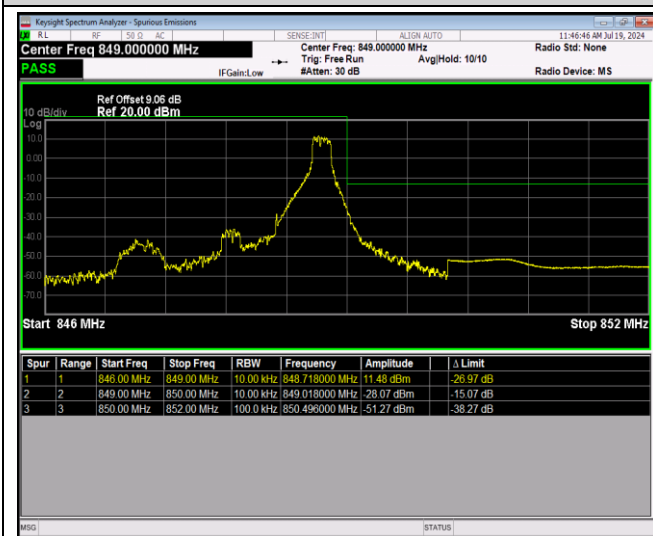

Band5-1.4MHz-64QAM-20407-1RB#5

Band5-1.4MHz-64QAM-20407-6RB#0

Band5-1.4MHz-64QAM-20643-1RB#0

Band5-1.4MHz-64QAM-20643-1RB#5

Band5-1.4MHz-64QAM-20643-6RB#0

Band5-10MHz-QPSK-20450-1RB#0

Band5-10MHz-QPSK-20450-1RB#49