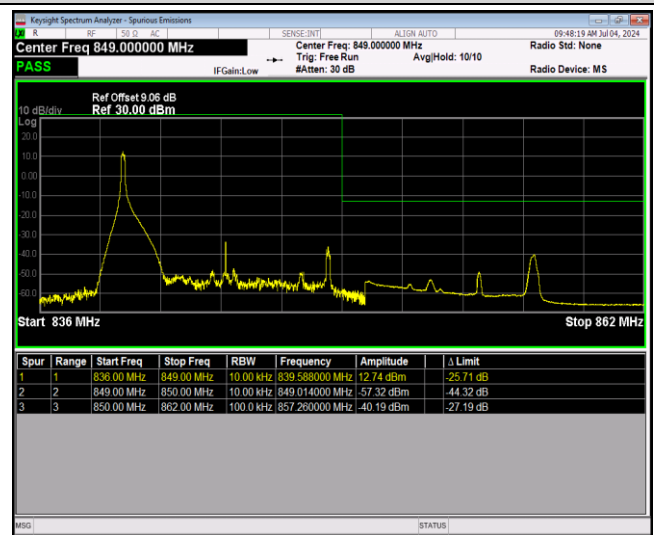

Band5-10MHz-QPSK-20600-1RB#0

Band5-10MHz-QPSK-20600-50RB#0