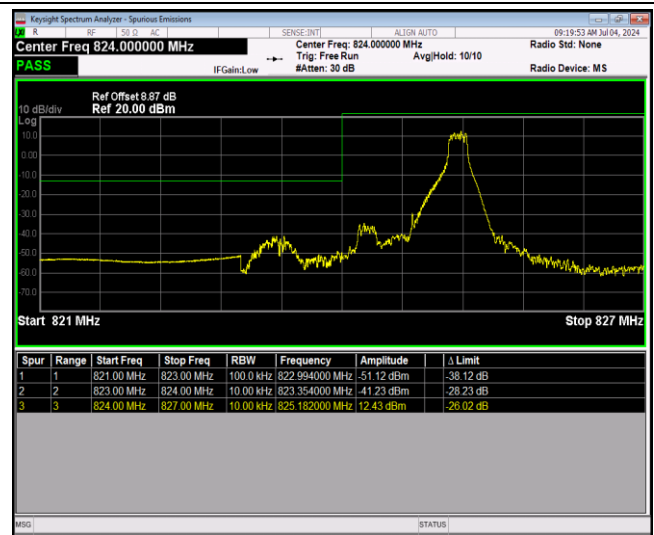

Band5-1.4MHz-16QAM-20407-1RB#5

Band5-1.4MHz-16QAM-20643-1RB#0