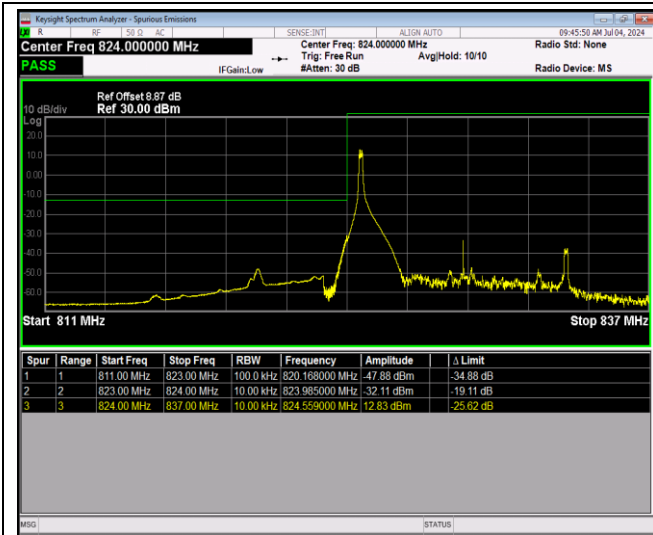

Band5-1.4MHz-64QAM-20407-1RB#5

Band5-1.4MHz-64QAM-20407-6RB#0

Band5-1.4MHz-64QAM-20643-1RB#0

Band5-1.4MHz-64QAM-20643-1RB#5

Band5-1.4MHz-64QAM-20643-6RB#0

Band5-10MHz-QPSK-20450-1RB#0

Band5-10MHz-QPSK-20450-1RB#49