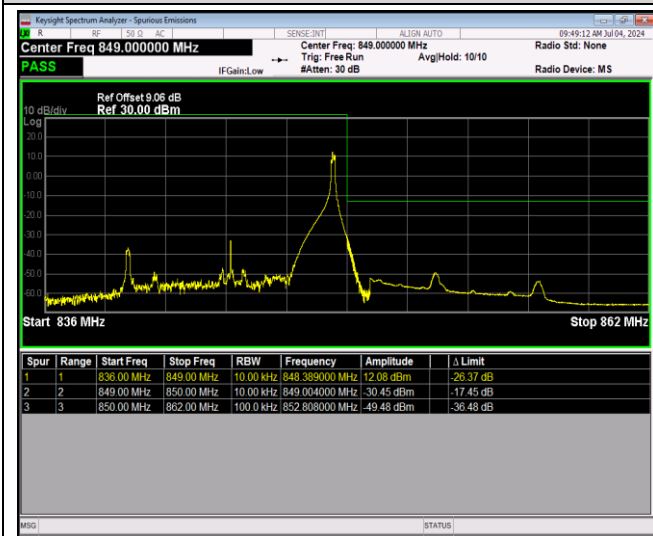

Band5-10MHz-16QAM-20600-1RB#49

Band5-10MHz-64QAM-20450-1RB#0