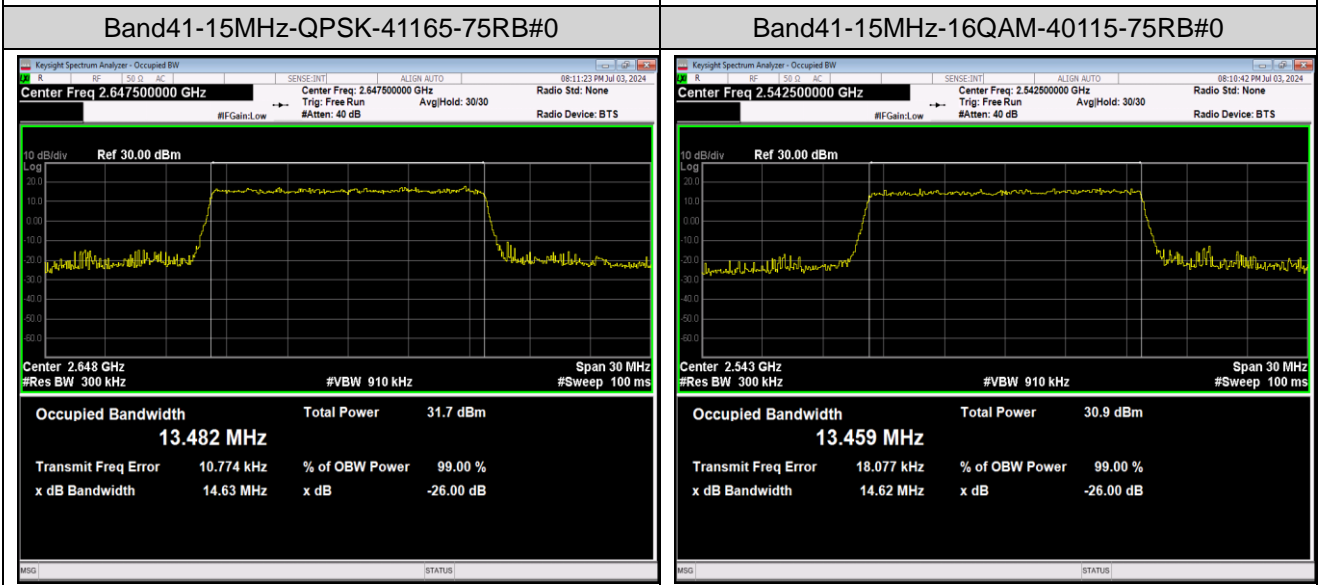

Band41-10MHz-64QAM-40090-50RB#0

Band41-10MHz-64QAM-40640-50RB#0

Band41-10MHz-64QAM-41190-50RB#0

Band41-15MHz-QPSK-40115-75RB#0

Band41-15MHz-QPSK-40640-75RB#0

Band41-15MHz-64QAM-40115-75RB#0      Band41-15MHz-64QAM-40640-75RB#0