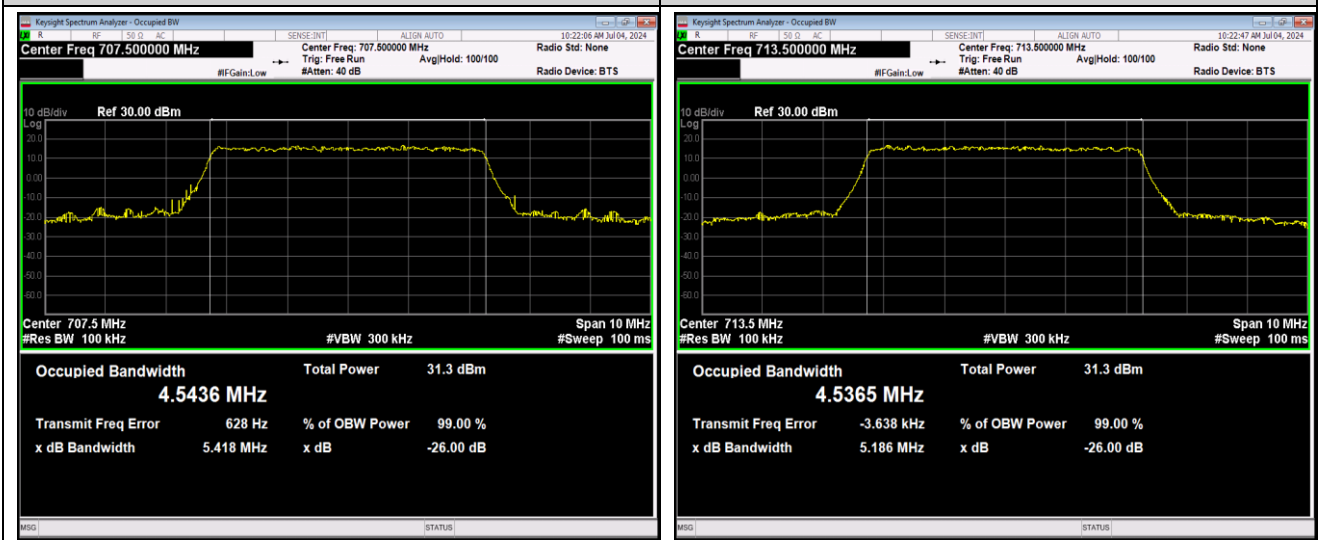

Band12-3MHz-64QAM-23165-15RB#0

Band12-5MHz-QPSK-23035-25RB#0

Band12-5MHz-QPSK-23095-25RB#0

Band12-5MHz-QPSK-23155-25RB#0

Band12-5MHz-16QAM-23035-25RB#0

Band12-5MHz-16QAM-23095-25RB#0

Band12-5MHz-16QAM-23155-25RB#0