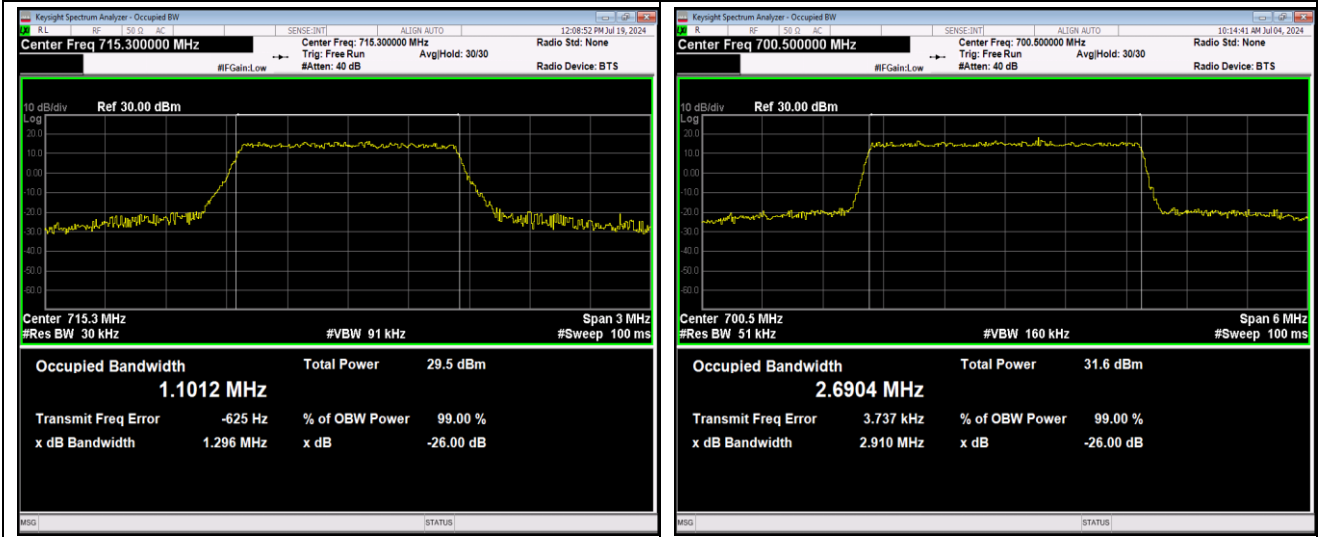

Band12-1.4MHz-16QAM-23017-6RB#0

Band12-1.4MHz-16QAM-23095-6RB#0

Band12-1.4MHz-16QAM-23173-6RB#0

Band12-1.4MHz-64QAM-23017-6RB#0

Band12-1.4MHz-64QAM-23095-6RB#0

Band12-1.4MHz-64QAM-23173-6RB#0

Band12-3MHz-QPSK-23025-15RB#0