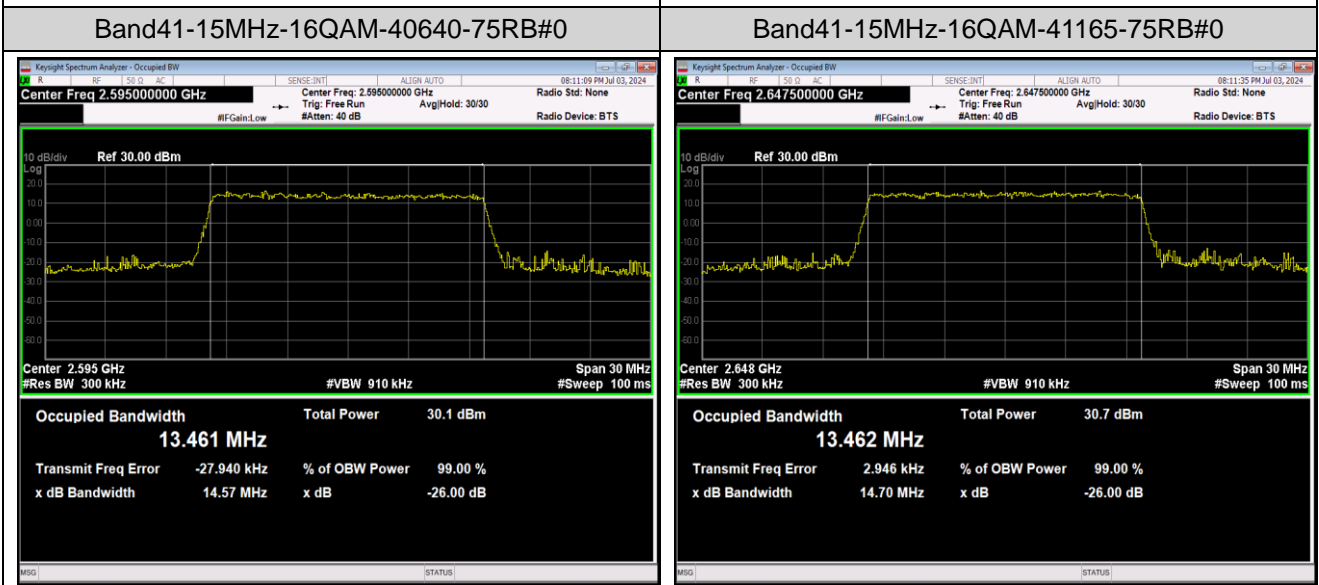

Band41-10MHz-64QAM-40090-50RB#0

Band41-10MHz-64QAM-40640-50RB#0

Band41-10MHz-64QAM-41190-50RB#0

Band41-15MHz-QPSK-40115-75RB#0

Band41-15MHz-QPSK-40640-75RB#0

Band41-15MHz-64QAM-40115-75RB#0      Band41-15MHz-64QAM-40640-75RB#0