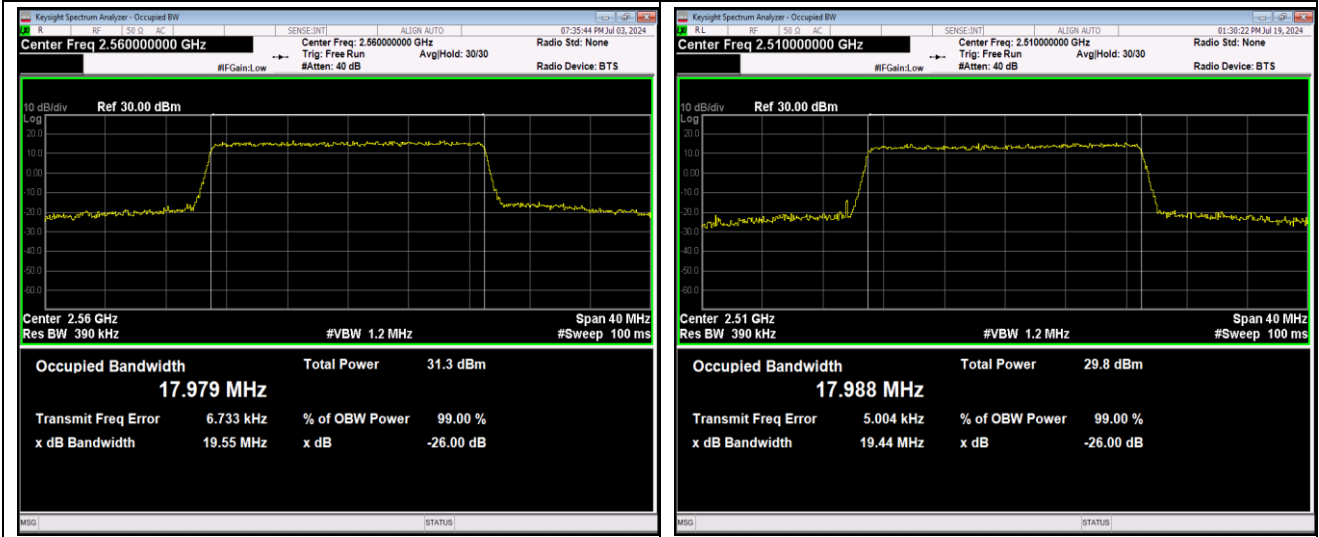

Band7-20MHz-16QAM-21350-100RB#0

Band7-20MHz-64QAM-20850-100RB#0

Band7-20MHz-64QAM-21100-100RB#0

Band7-20MHz-64QAM-21350-100RB#0

Band12-1.4MHz-QPSK-23017-6RB#0

Band12-1.4MHz-QPSK-23095-6RB#0

Band12-1.4MHz-QPSK-23173-6RB#0