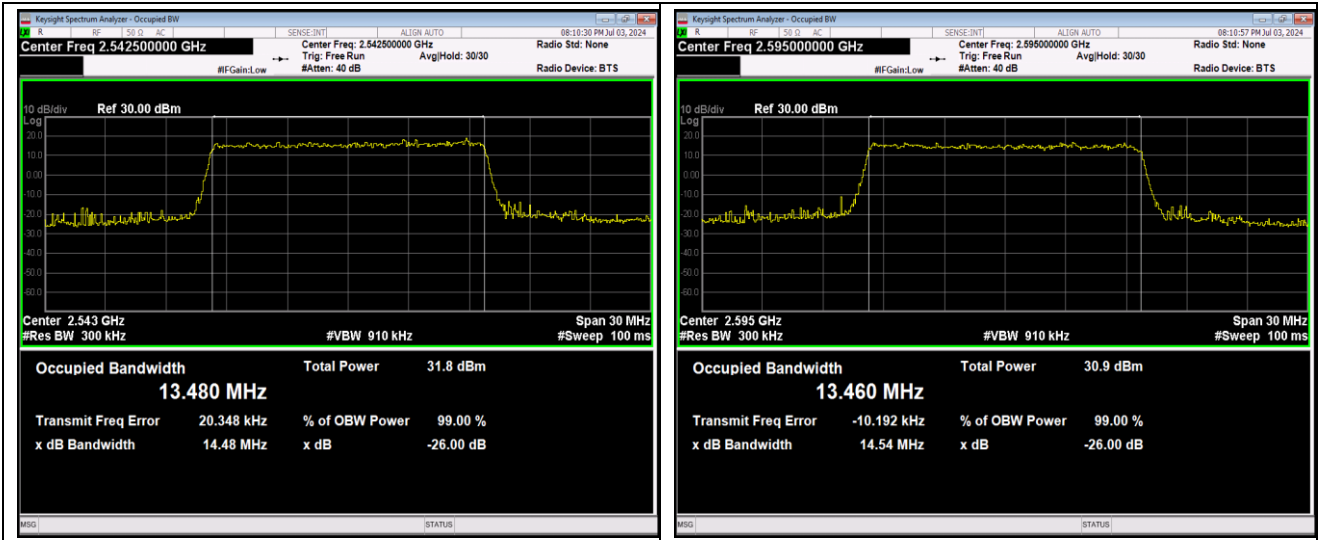

Band41-10MHz-64QAM-40090-50RB#0

Band41-10MHz-64QAM-40640-50RB#0

Band41-10MHz-64QAM-41190-50RB#0

Band41-15MHz-QPSK-40115-75RB#0

Band41-15MHz-QPSK-40640-75RB#0

Band41-15MHz-64QAM-40115-75RB#0      Band41-15MHz-64QAM-40640-75RB#0