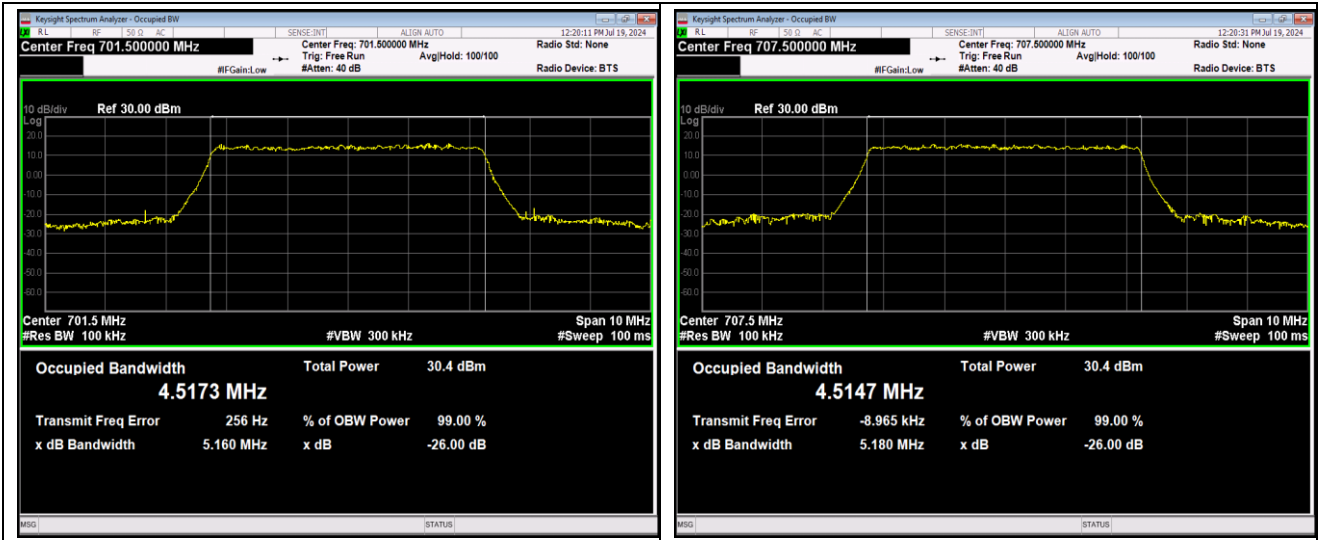

Band12-5MHz-64QAM-23035-25RB#0

Band12-5MHz-64QAM-23095-25RB#0

Band12-5MHz-64QAM-23155-25RB#0

Band12-10MHz-QPSK-23060-50RB#0