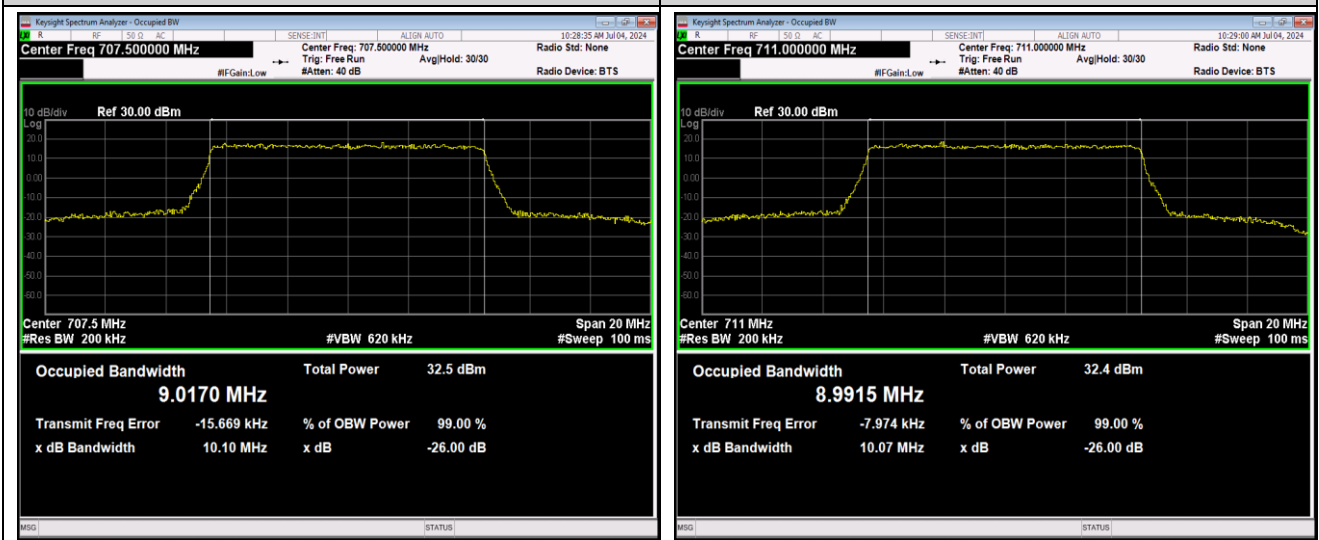

Band12-5MHz-64QAM-23035-25RB#0

Band12-5MHz-64QAM-23095-25RB#0

Band12-5MHz-64QAM-23155-25RB#0

Band12-10MHz-QPSK-23060-50RB#0

Band12-10MHz-QPSK-23095-50RB#0

Band12-10MHz-QPSK-23130-50RB#0

Band12-10MHz-16QAM-23060-50RB#0