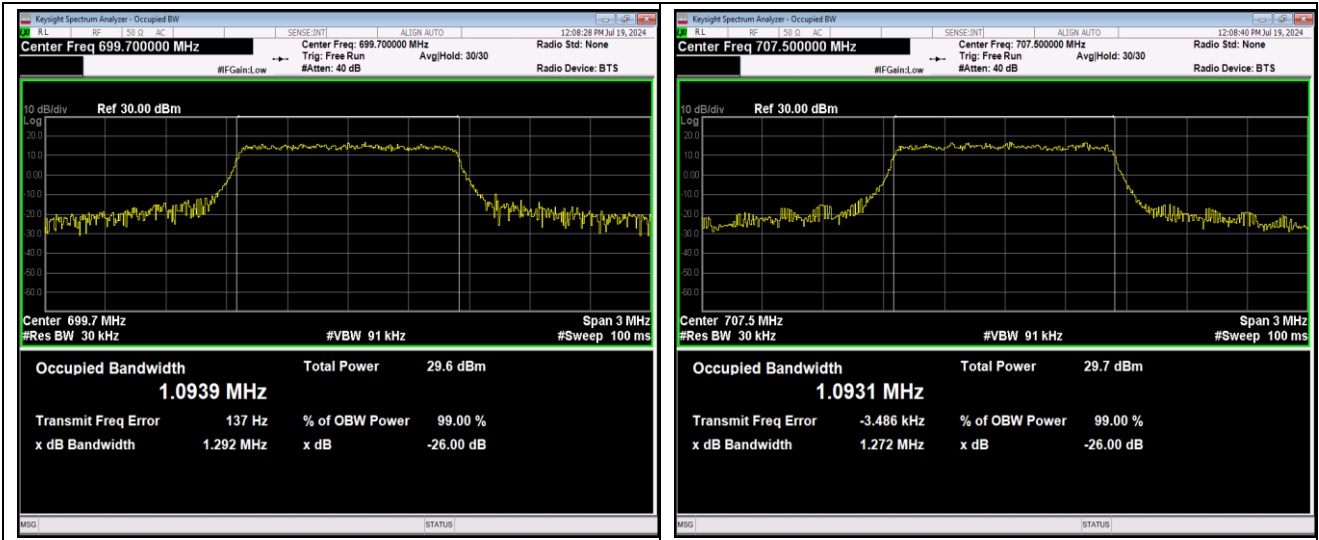

Band12-1.4MHz-16QAM-23017-6RB#0

Band12-1.4MHz-16QAM-23095-6RB#0

Band12-1.4MHz-16QAM-23173-6RB#0

Band12-1.4MHz-64QAM-23017-6RB#0

Band12-1.4MHz-64QAM-23095-6RB#0

Band12-1.4MHz-64QAM-23173-6RB#0

Band12-3MHz-QPSK-23025-15RB#0