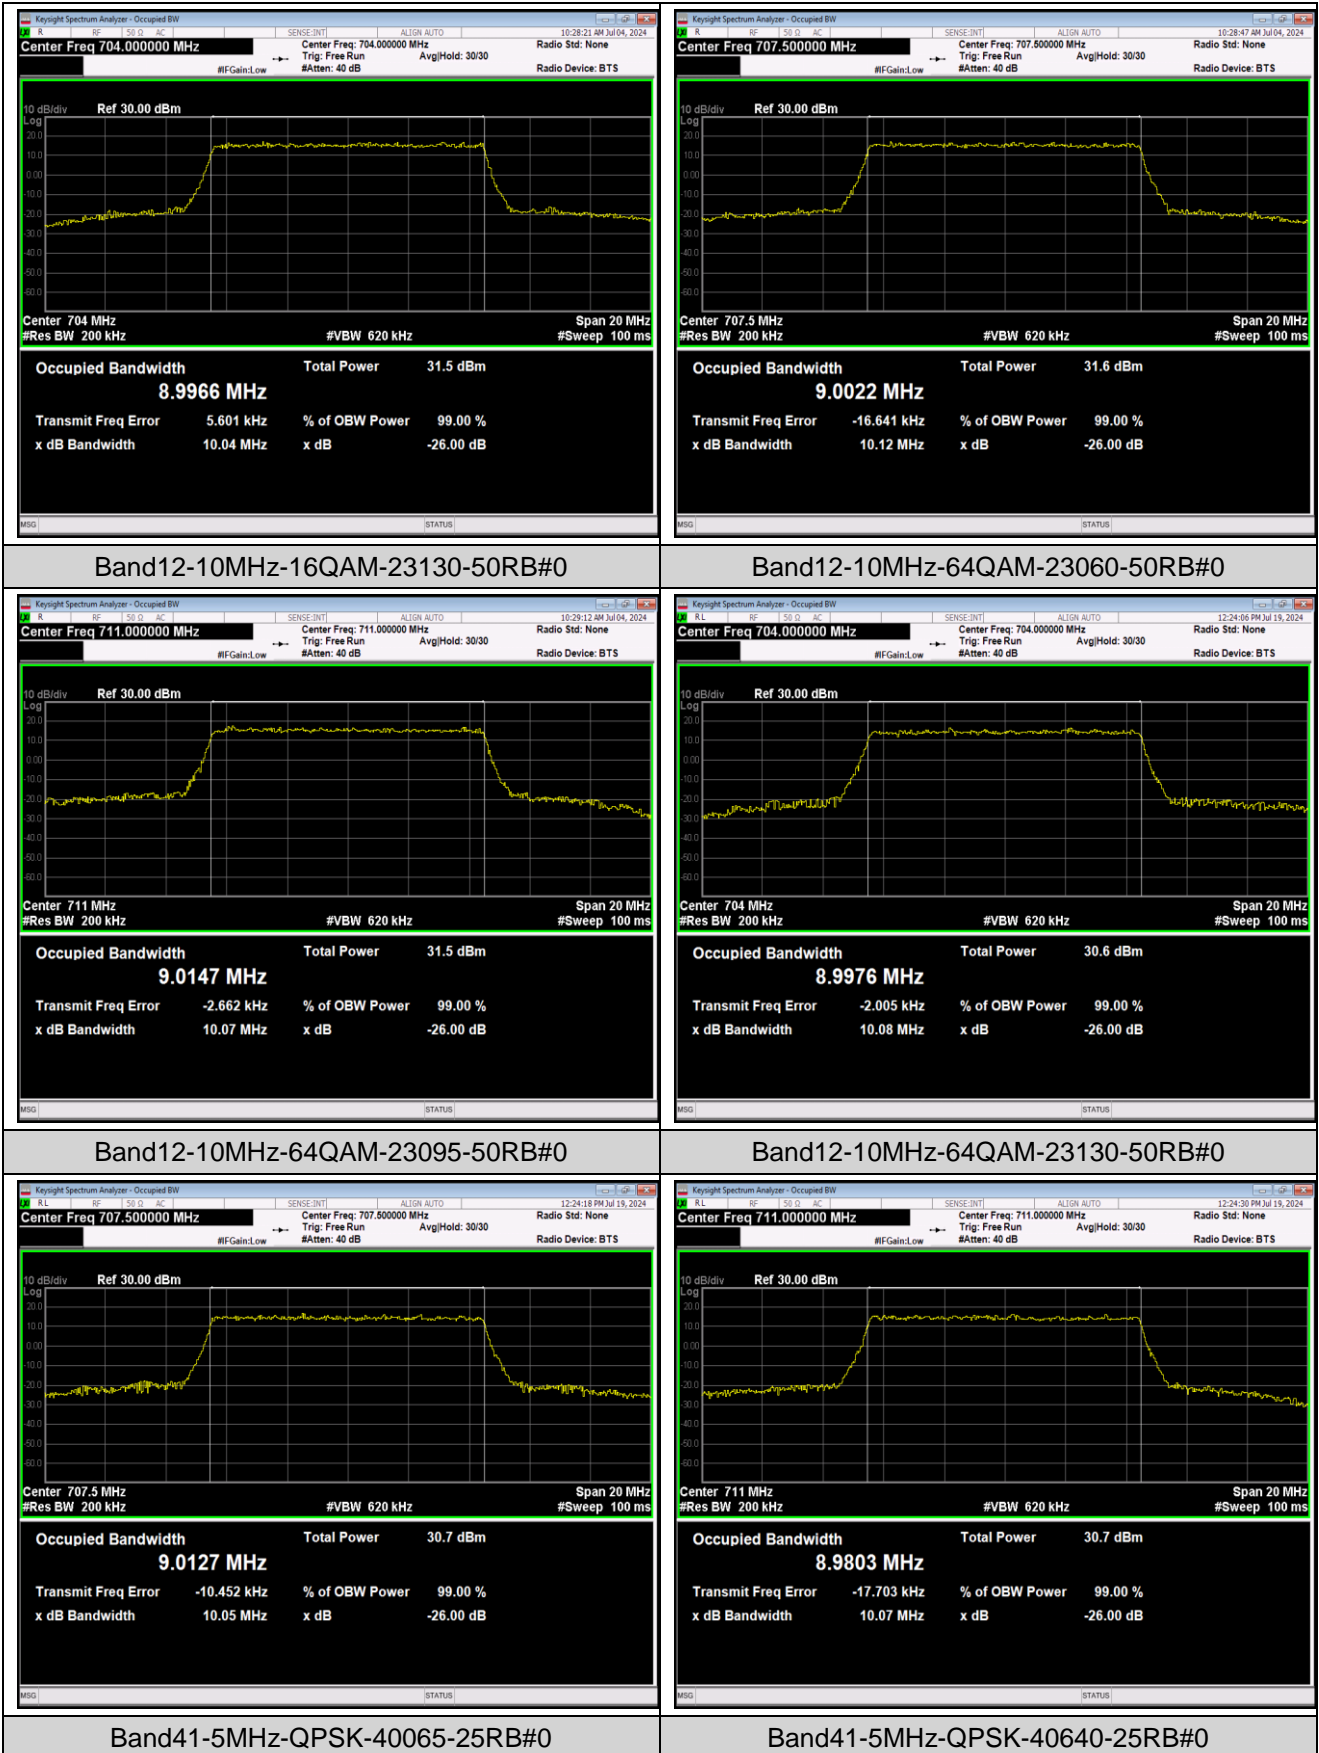

Band12-10MHz-16QAM-23060-50RB#0

Band12-10MHz-16QAM-23095-50RB#0