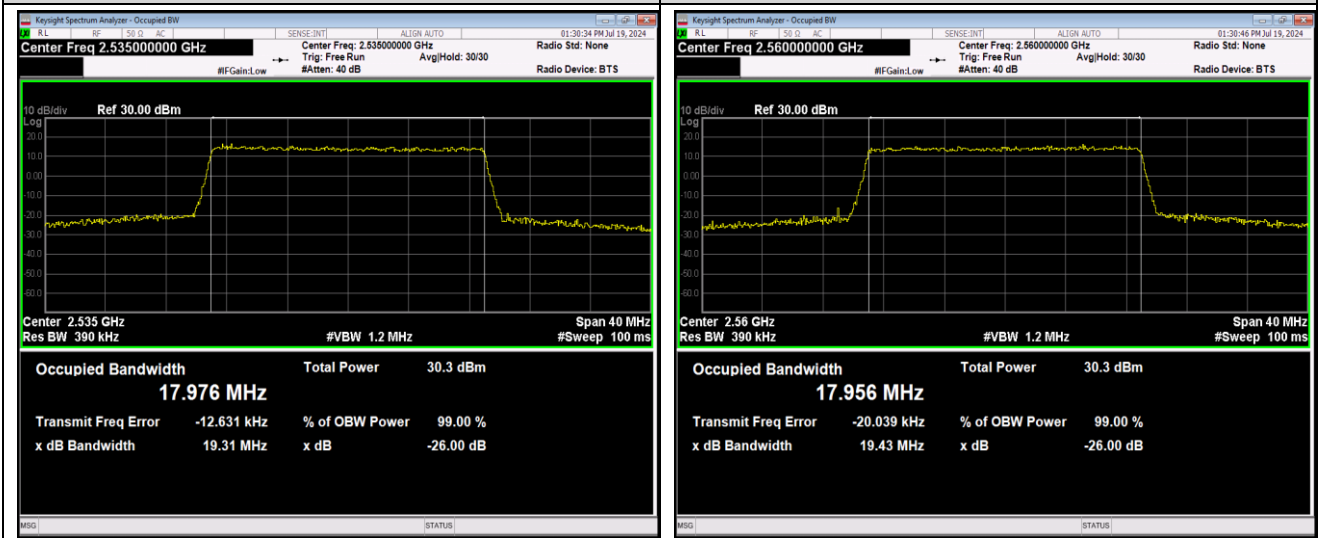

Band7-20MHz-16QAM-21350-100RB#0

Band7-20MHz-64QAM-20850-100RB#0

Band7-20MHz-64QAM-21100-100RB#0

Band7-20MHz-64QAM-21350-100RB#0

Band12-1.4MHz-QPSK-23017-6RB#0

Band12-1.4MHz-QPSK-23095-6RB#0

Band12-1.4MHz-QPSK-23173-6RB#0