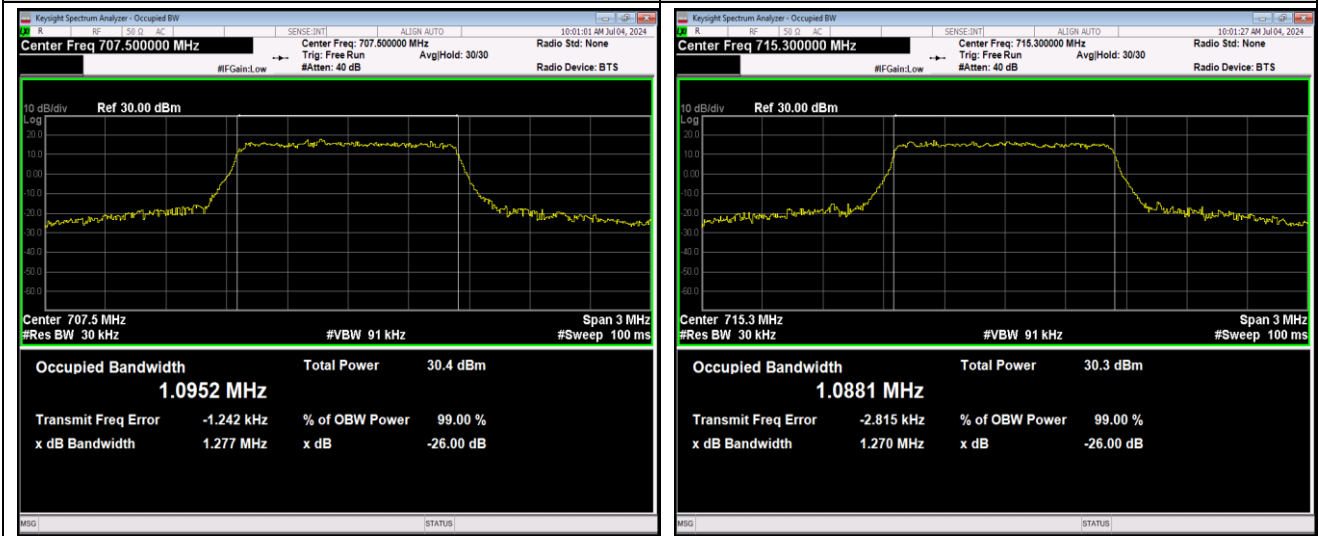

Band12-1.4MHz-16QAM-23095-6RB#0

Band12-1.4MHz-16QAM-23173-6RB#0

Band12-1.4MHz-64QAM-23017-6RB#0

Band12-1.4MHz-64QAM-23095-6RB#0