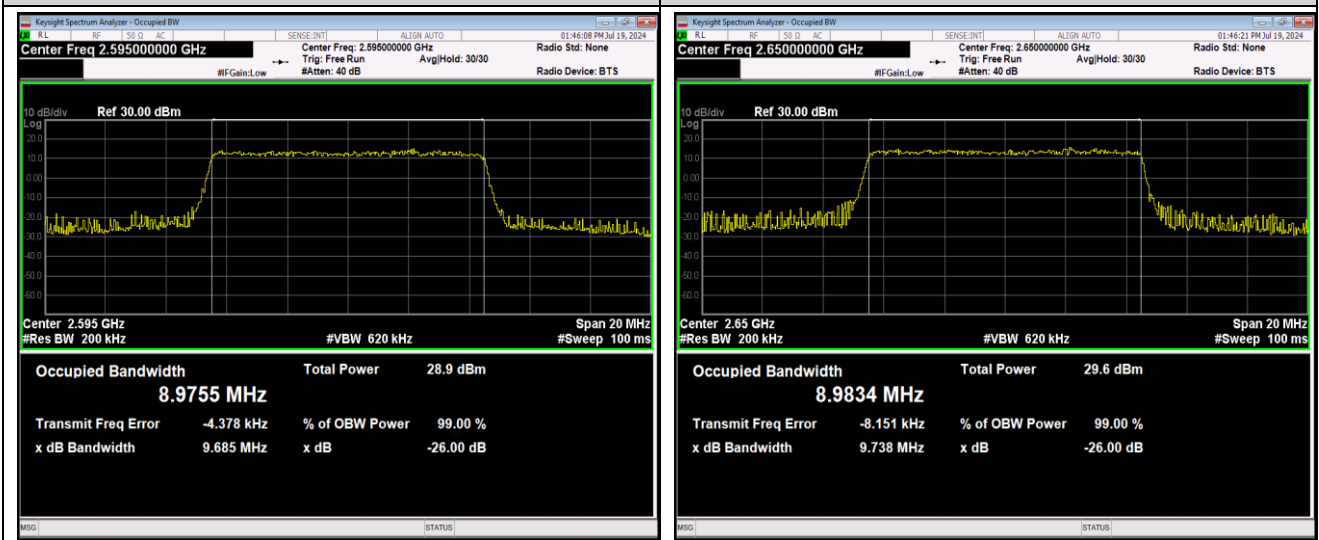

Band41-10MHz-64QAM-40640-50RB#0

Band41-10MHz-64QAM-41190-50RB#0

Band41-15MHz-QPSK-40115-75RB#0

Band41-15MHz-QPSK-40640-75RB#0