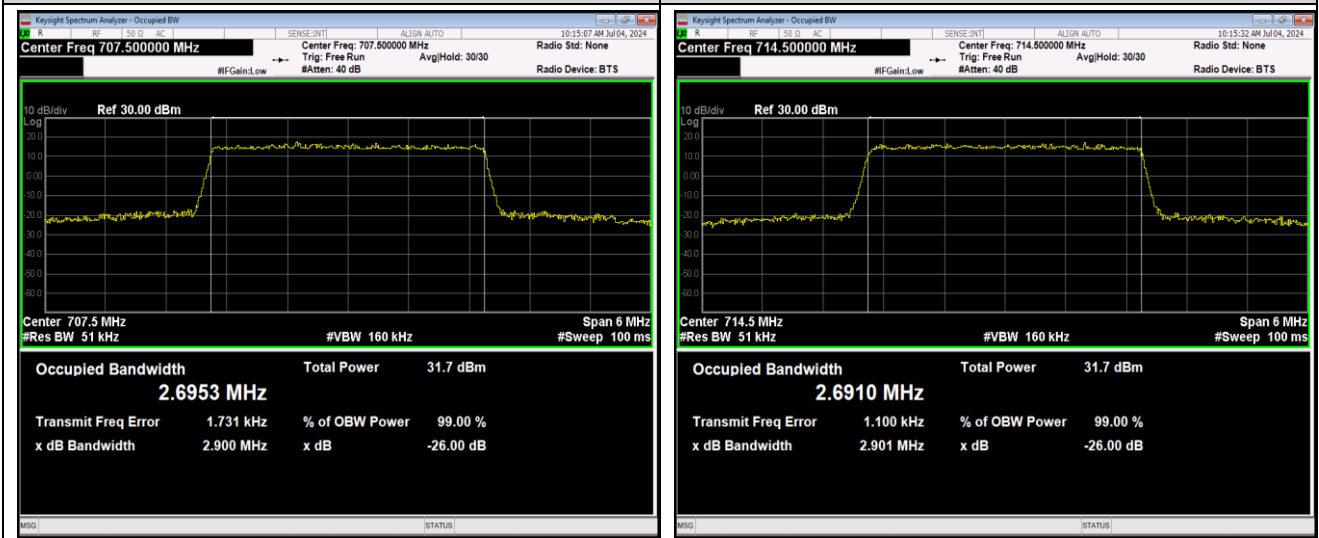

Band12-3MHz-QPSK-23095-15RB#0

Band12-3MHz-QPSK-23165-15RB#0

Band12-3MHz-16QAM-23025-15RB#0

Band12-3MHz-16QAM-23095-15RB#0