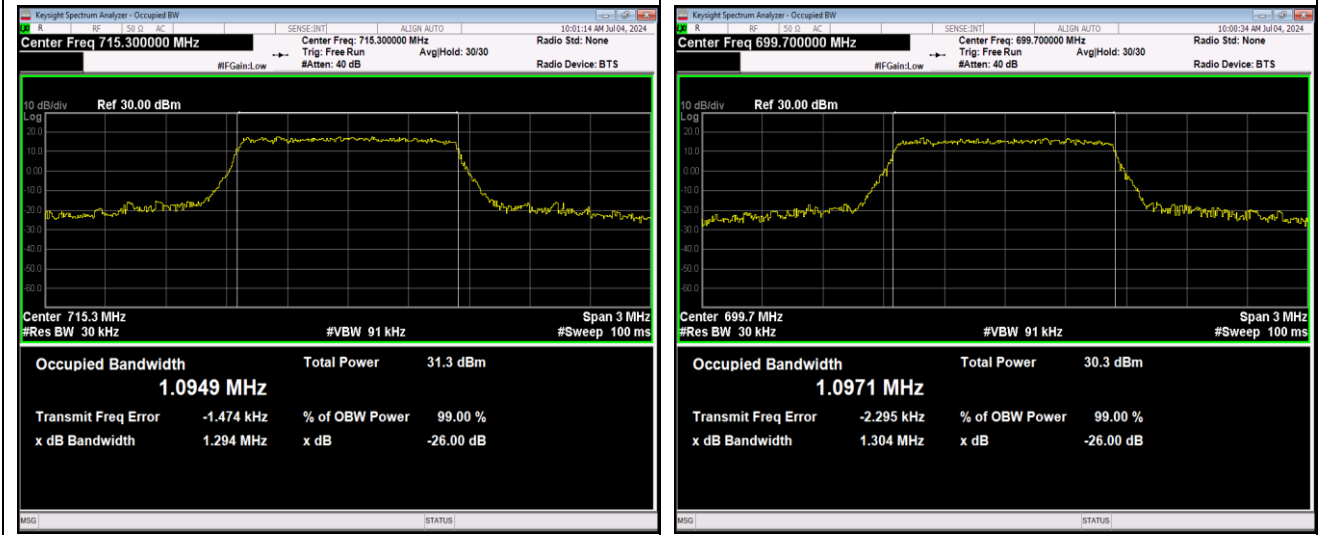

Band12-1.4MHz-QPSK-23173-6RB#0

Band12-1.4MHz-16QAM-23017-6RB#0

Band12-1.4MHz-16QAM-23095-6RB#0

Band12-1.4MHz-16QAM-23173-6RB#0