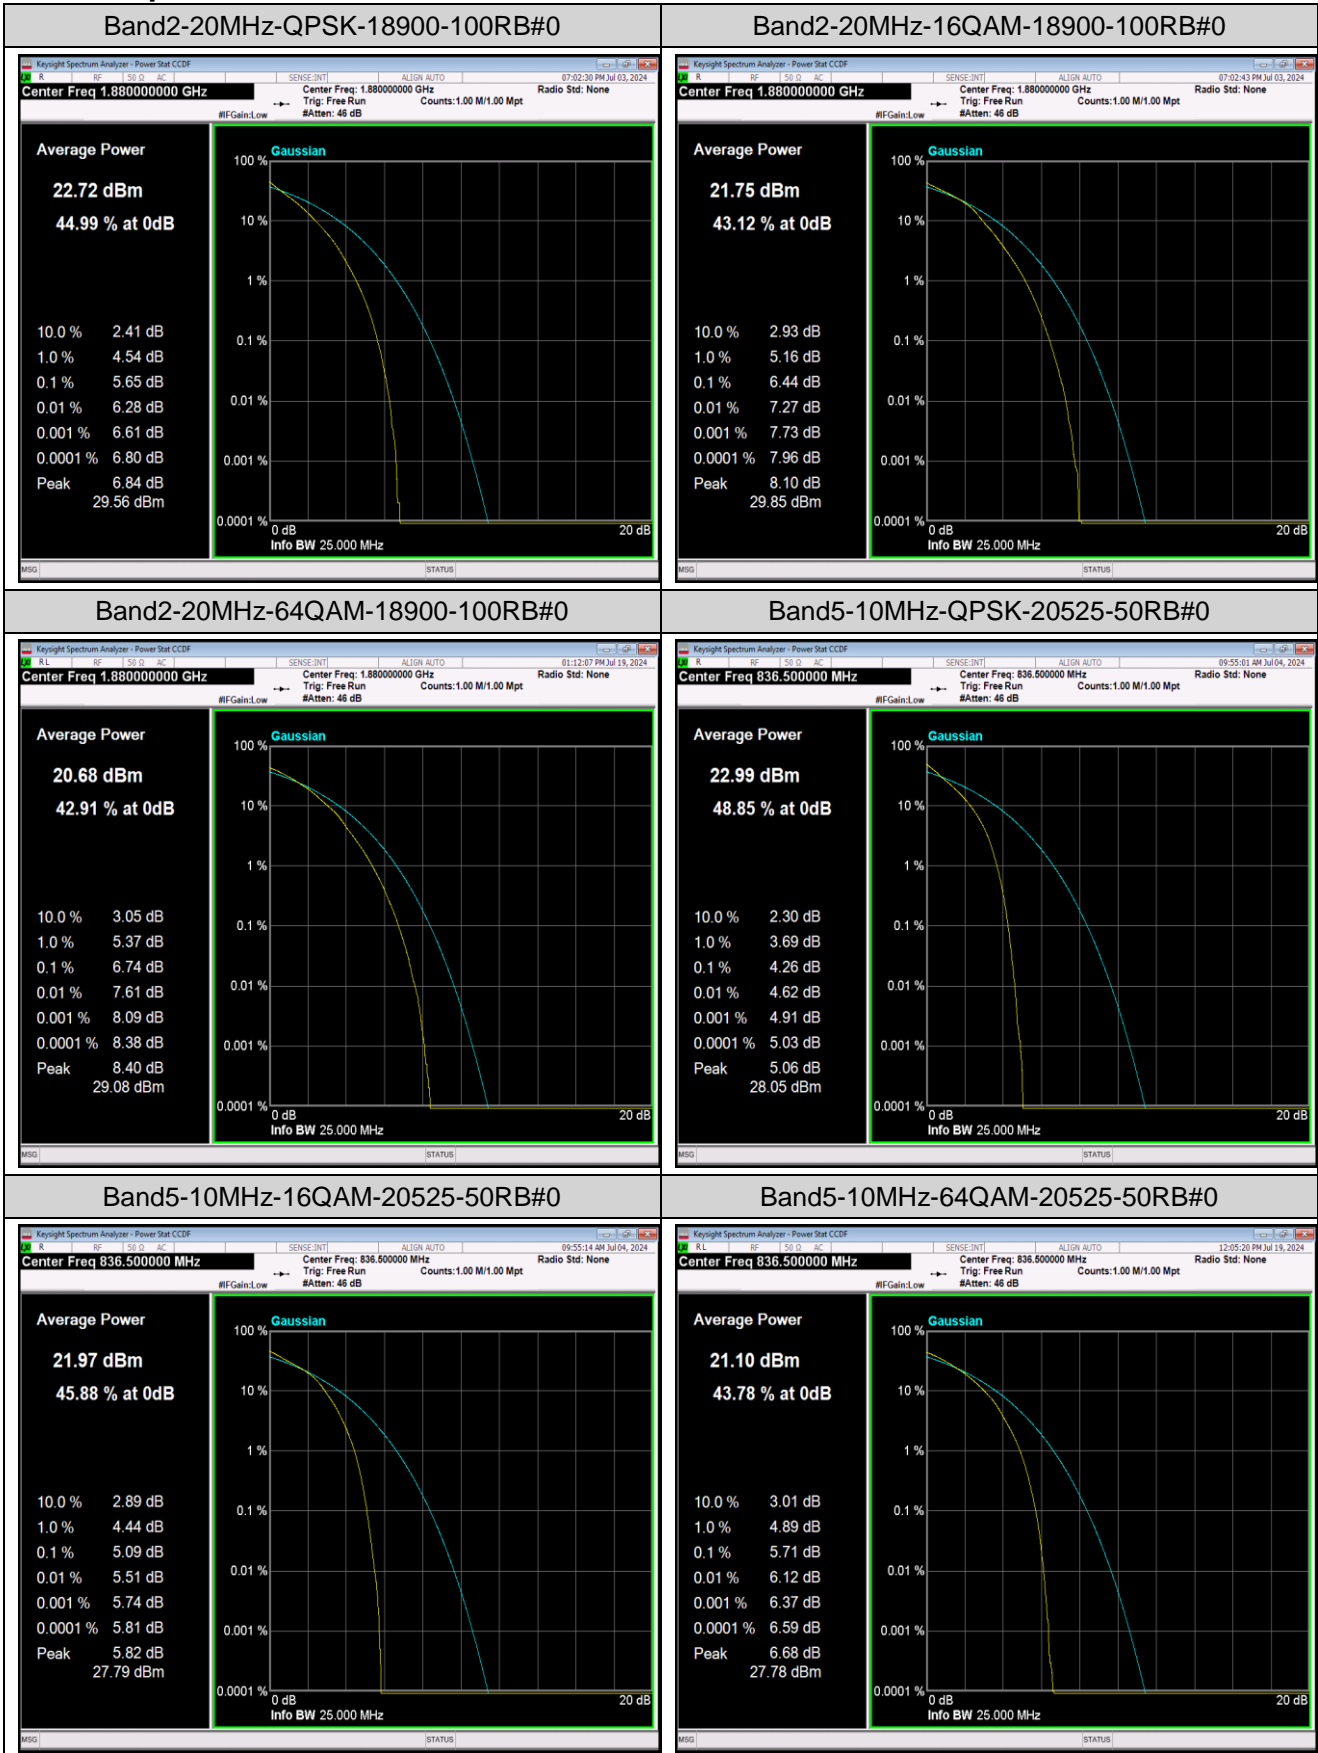

Test Graphs