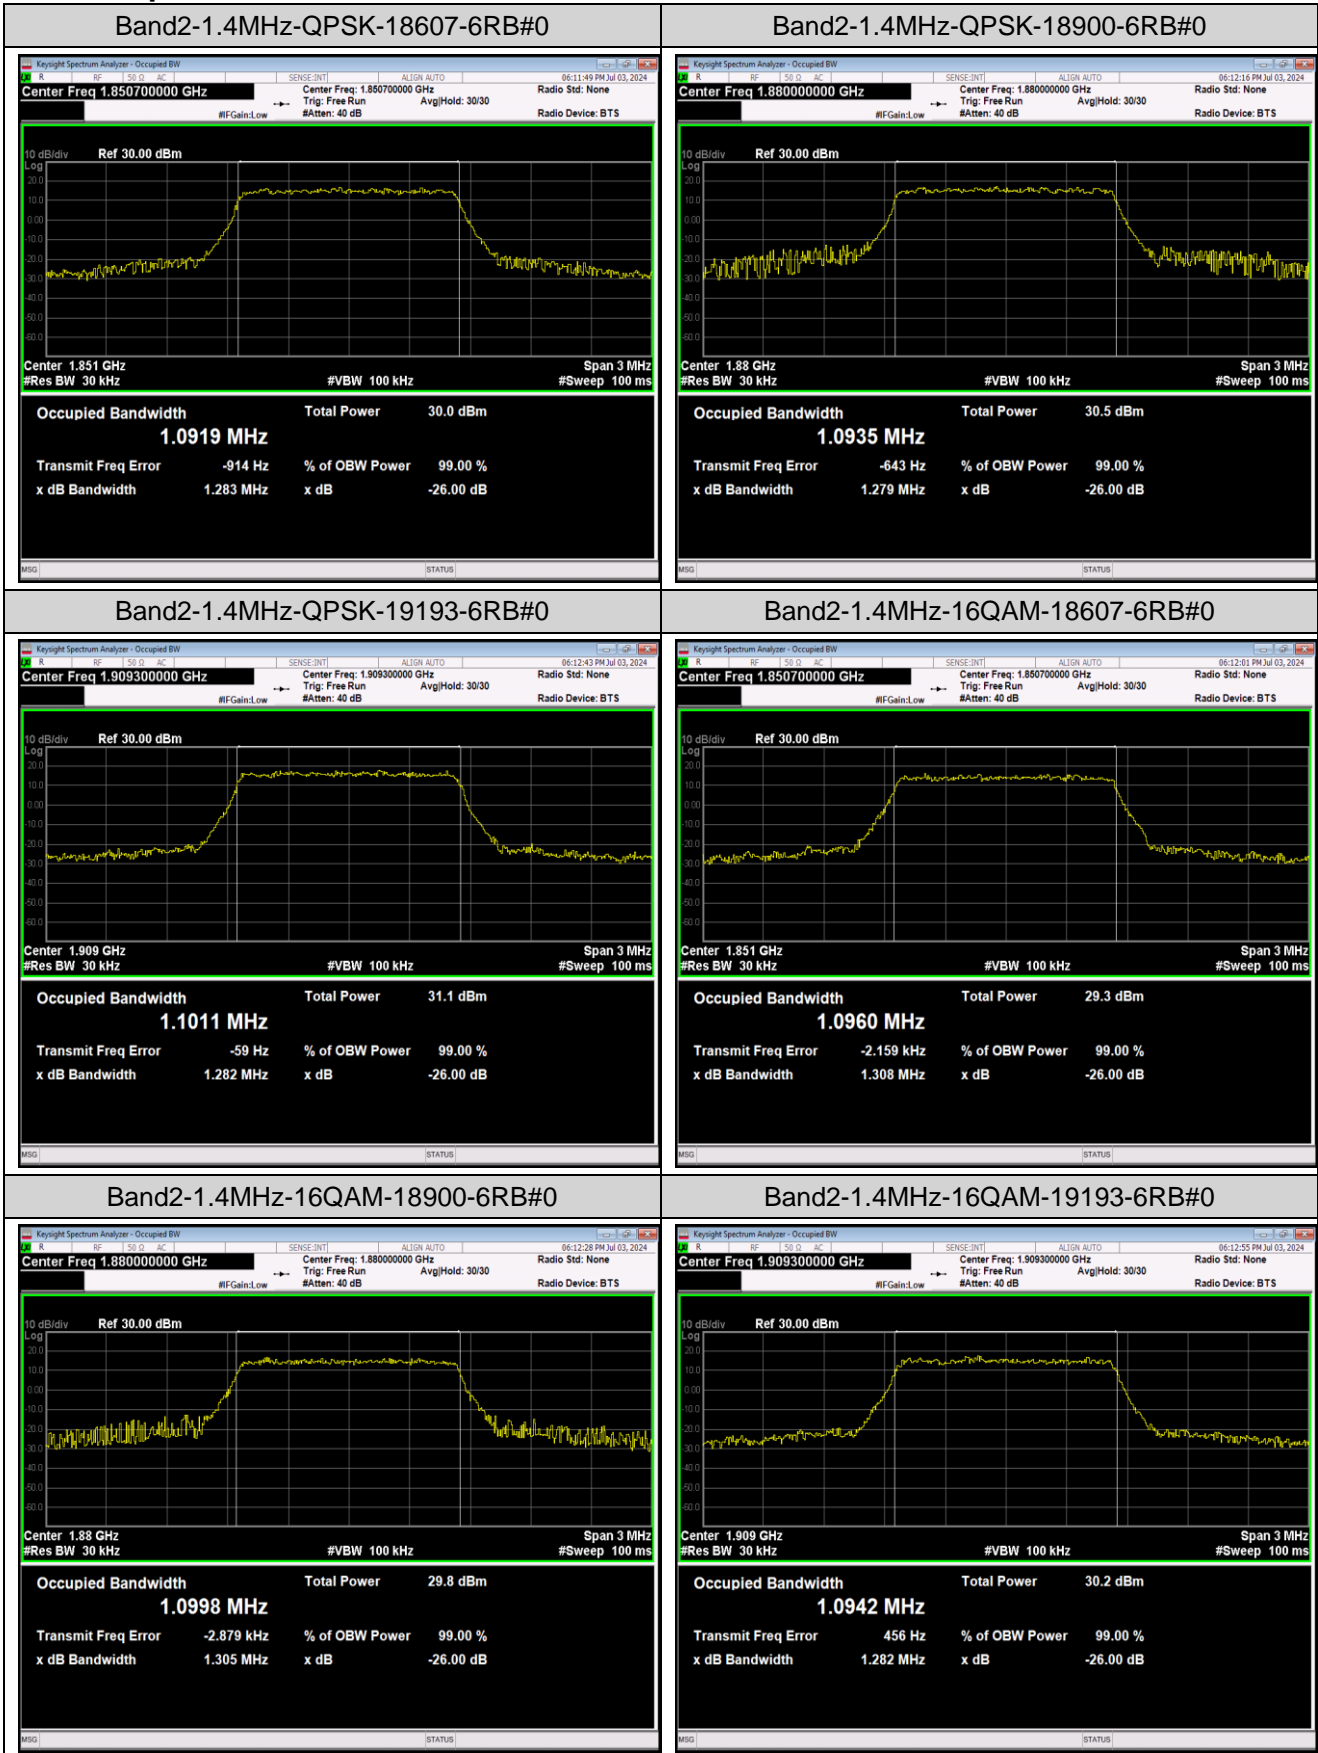

Test Graphs