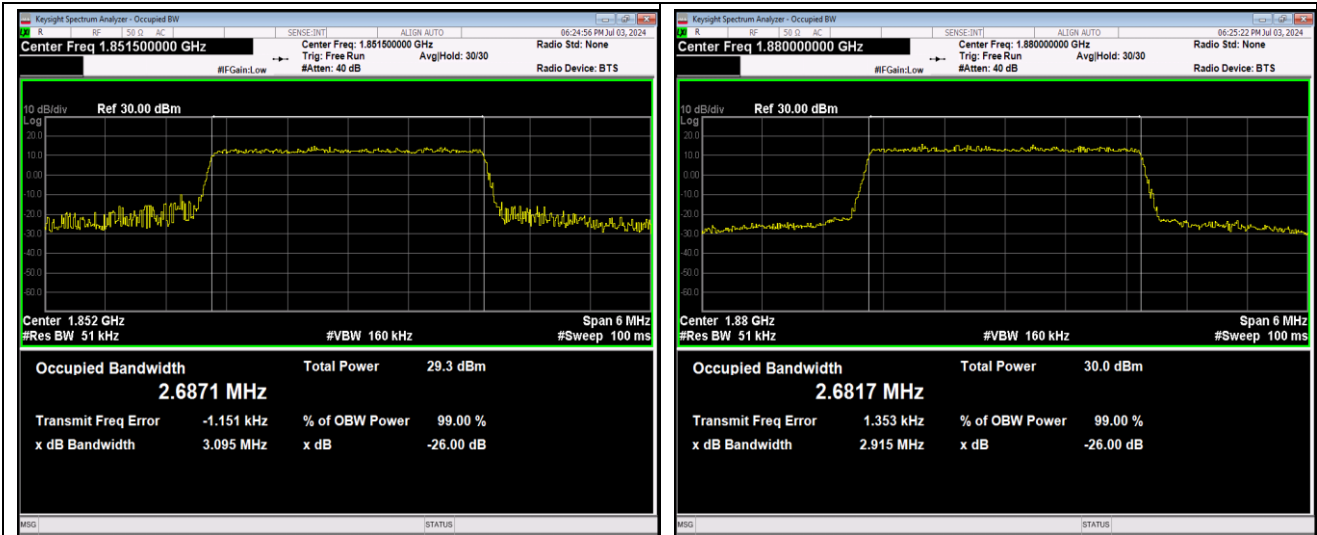

Band2-3MHz-16QAM-19185-15RB#0

Band2-3MHz-64QAM-18615-15RB#0