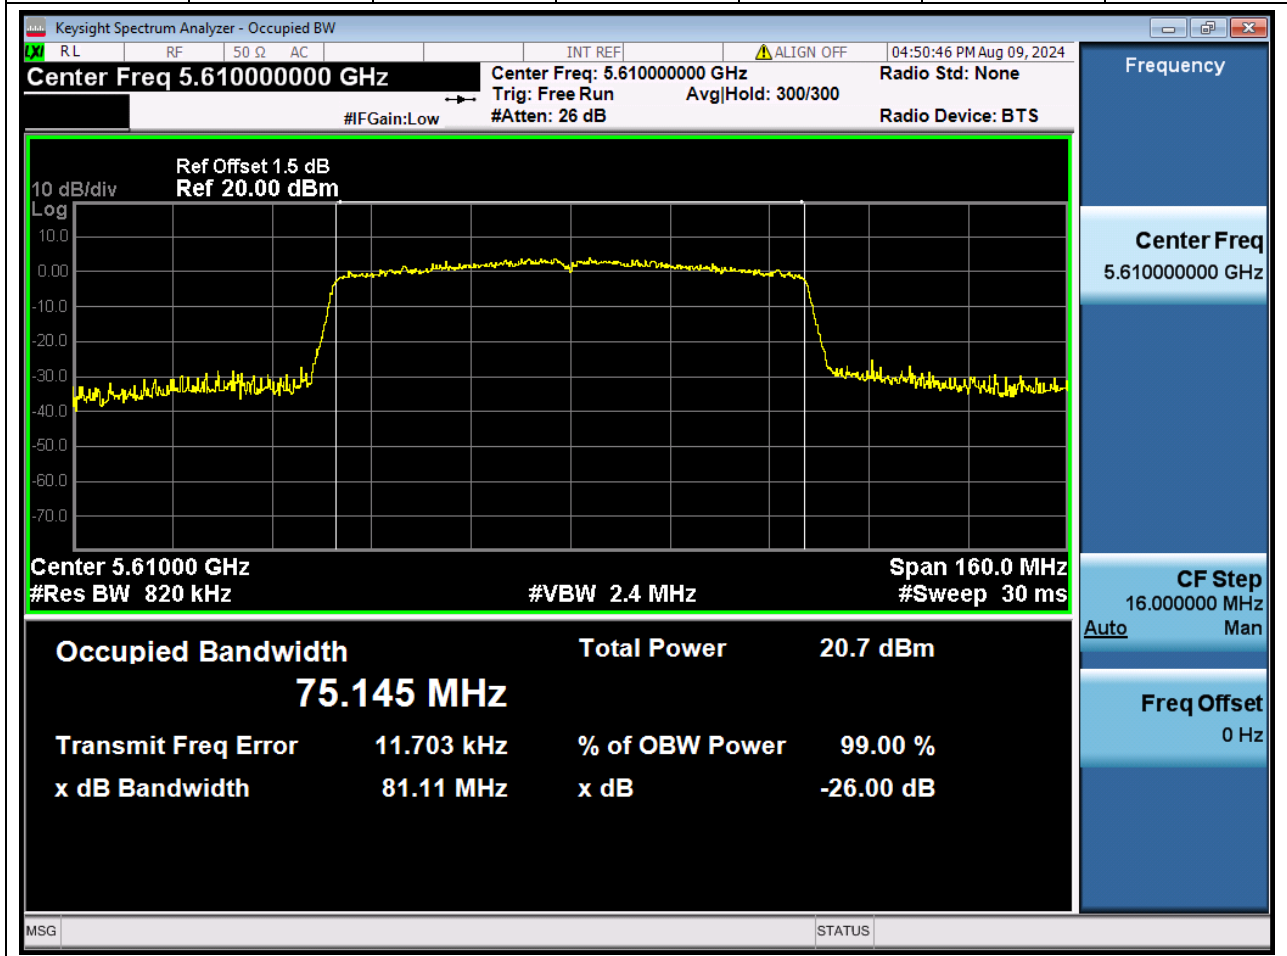

45. 802.11ac_80M_U-NII-2C_M

45.1 A.2-26dB Bandwidth(NTNV)

Center Frequency (MHz)	XdB Down	RBW (MHz)	Detector	Limit (MHz)	XdB BandWidth (MHz)	Verdict
5610	26	0.82	Peak	0	81.113631	Unknow