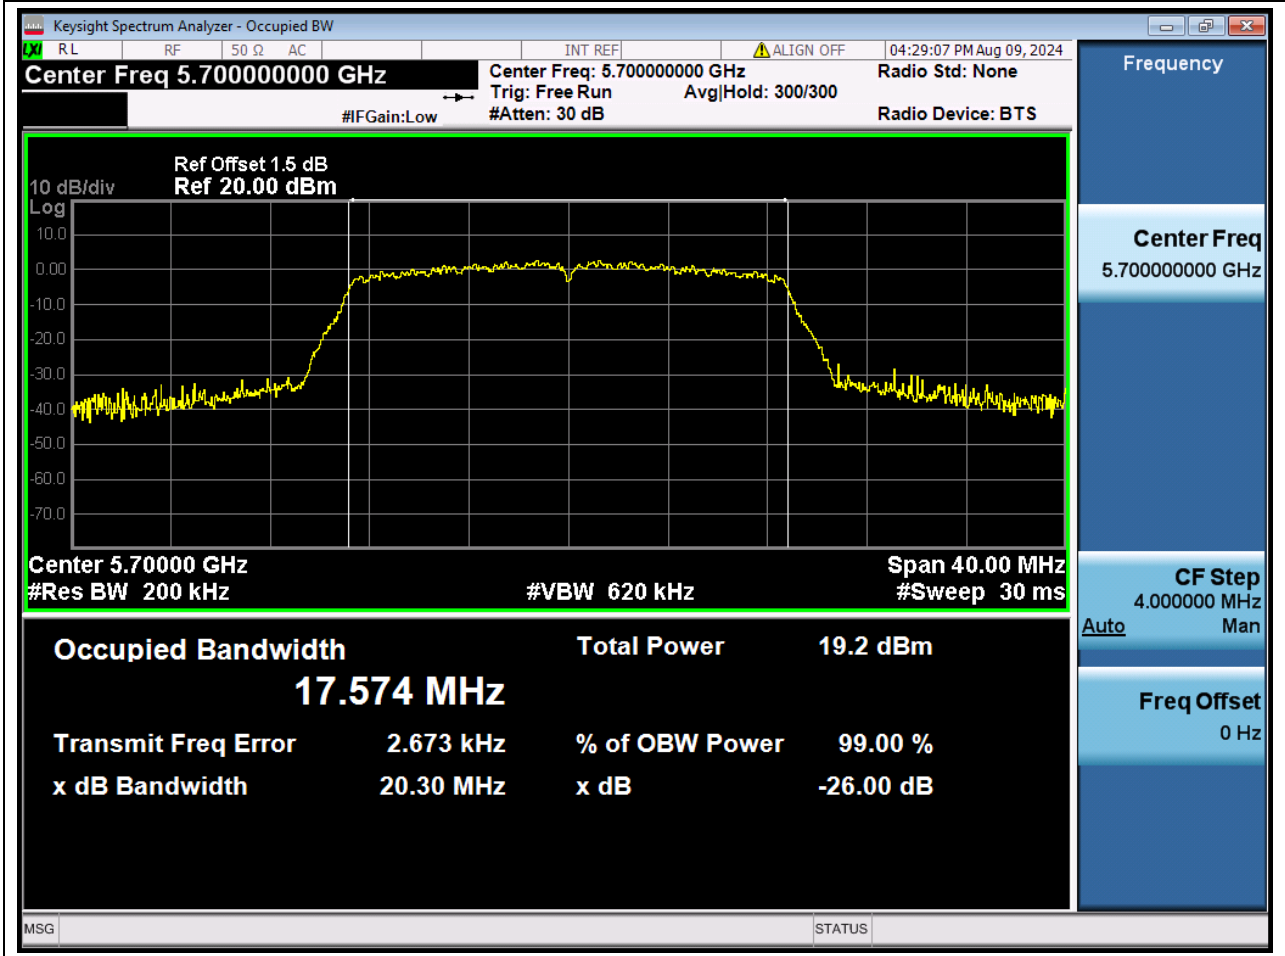

34. 802.11ac_20M_U-NII-2C_H

34.1 A.2-26dB Bandwidth(NTNV)

Center Frequency (MHz)	XdB Down	RBW (MHz)	Detector	Limit (MHz)	XdB BandWidth (MHz)	Verdict
5700	26	0.2	Peak	0	20.299432	Unknow