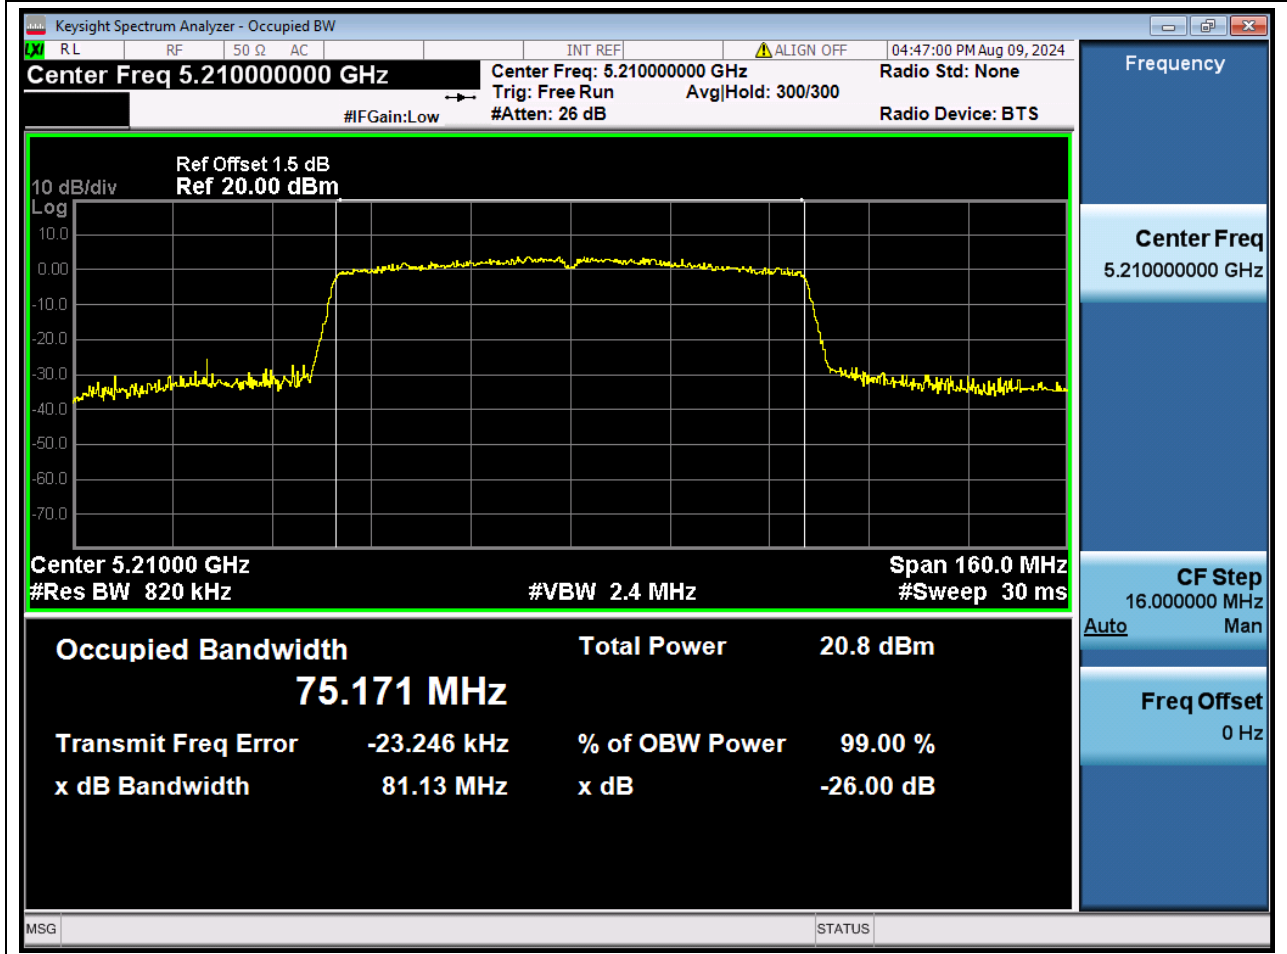

42. 802.11ac_80M_U-NII-1_M

42.1 A.2-26dB Bandwidth(NTNV)

Center Frequency (MHz)	XdB Down	RBW (MHz)	Detector	Limit (MHz)	XdB BandWidth (MHz)	Verdict
5210	26	0.82	Peak	0	81.129707	Unknow