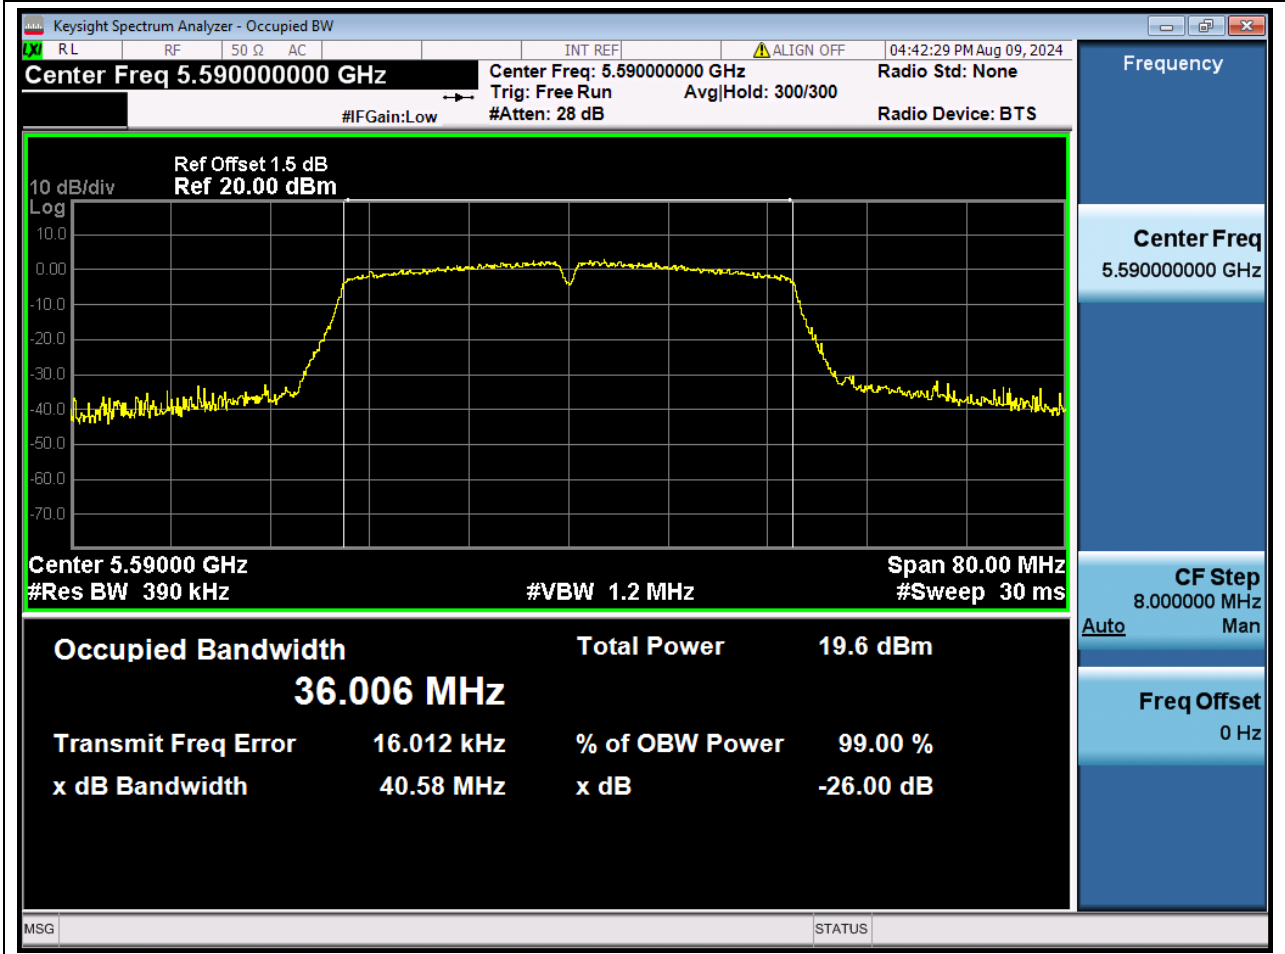

40. 802.11ac_40M_U-NII-2C_M

40.1 A.2-26dB Bandwidth(NTNV)

Center Frequency (MHz)	XdB Down	RBW (MHz)	Detector	Limit (MHz)	XdB BandWidth (MHz)	Verdict
5590	26	0.39	Peak	0	40.584803	Unknow