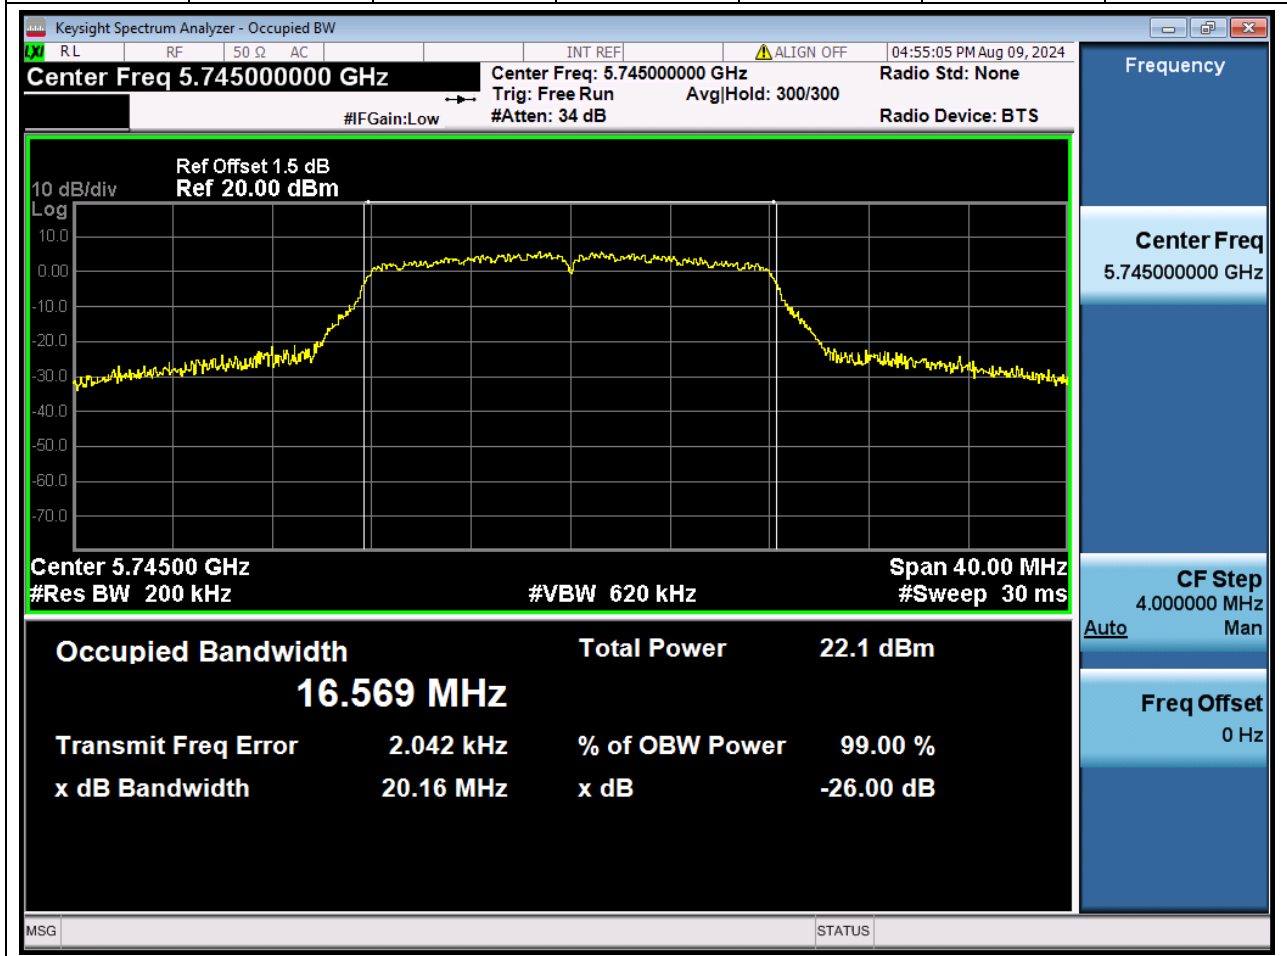

46. 802.11a_20M_U-NII-3_L

46.1 A.2-26dB Bandwidth(NTNV)

Center Frequency (MHz)	XdB Down	RBW (MHz)	Detector	Limit (MHz)	XdB BandWidth (MHz)	Verdict
5745	26	0.2	Peak	0	20.156418	Unknow