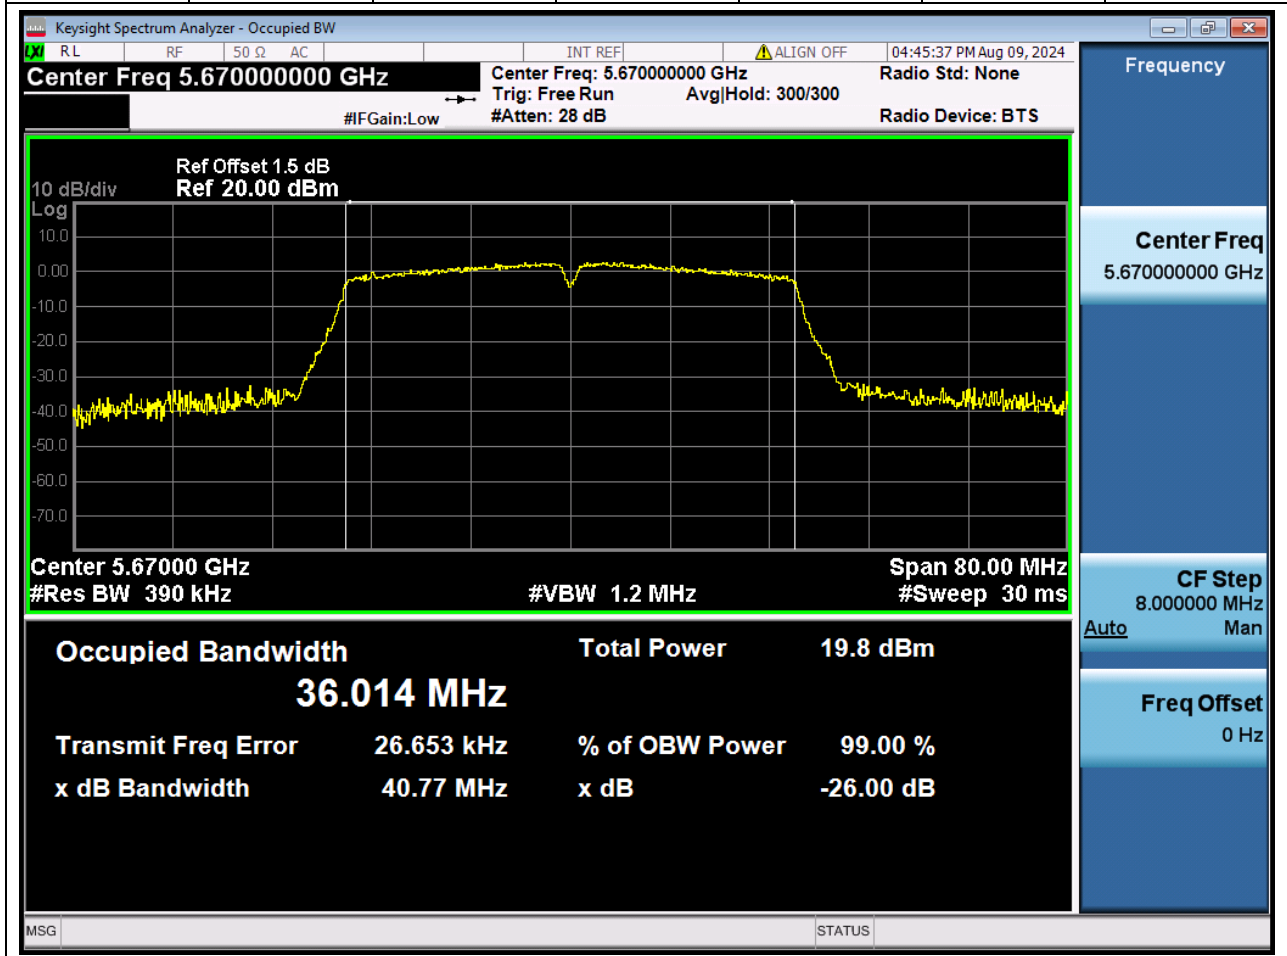

41. 802.11ac_40M_U-NII-2C_H

41.1 A.2-26dB Bandwidth(NTNV)

Center Frequency (MHz)	XdB Down	RBW (MHz)	Detector	Limit (MHz)	XdB BandWidth (MHz)	Verdict
5670	26	0.39	Peak	0	40.770942	Unknow