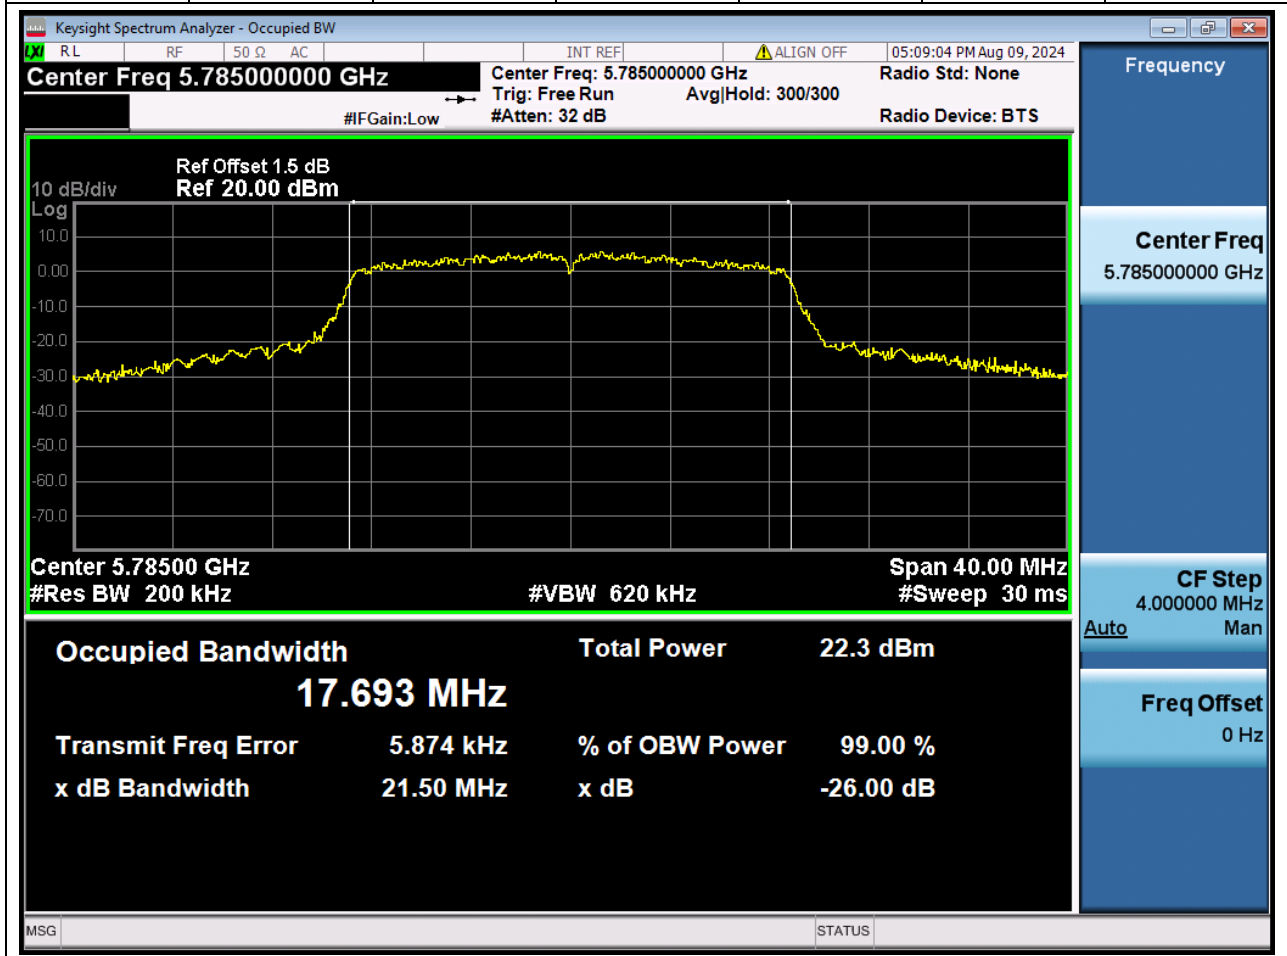

50. 802.11n_20M_U-NII-3_M

50.1 A.2-26dB Bandwidth(NTNV)

Center Frequency (MHz)	XdB Down	RBW (MHz)	Detector	Limit (MHz)	XdB BandWidth (MHz)	Verdict
5785	26	0.2	Peak	0	21.499171	Unknow