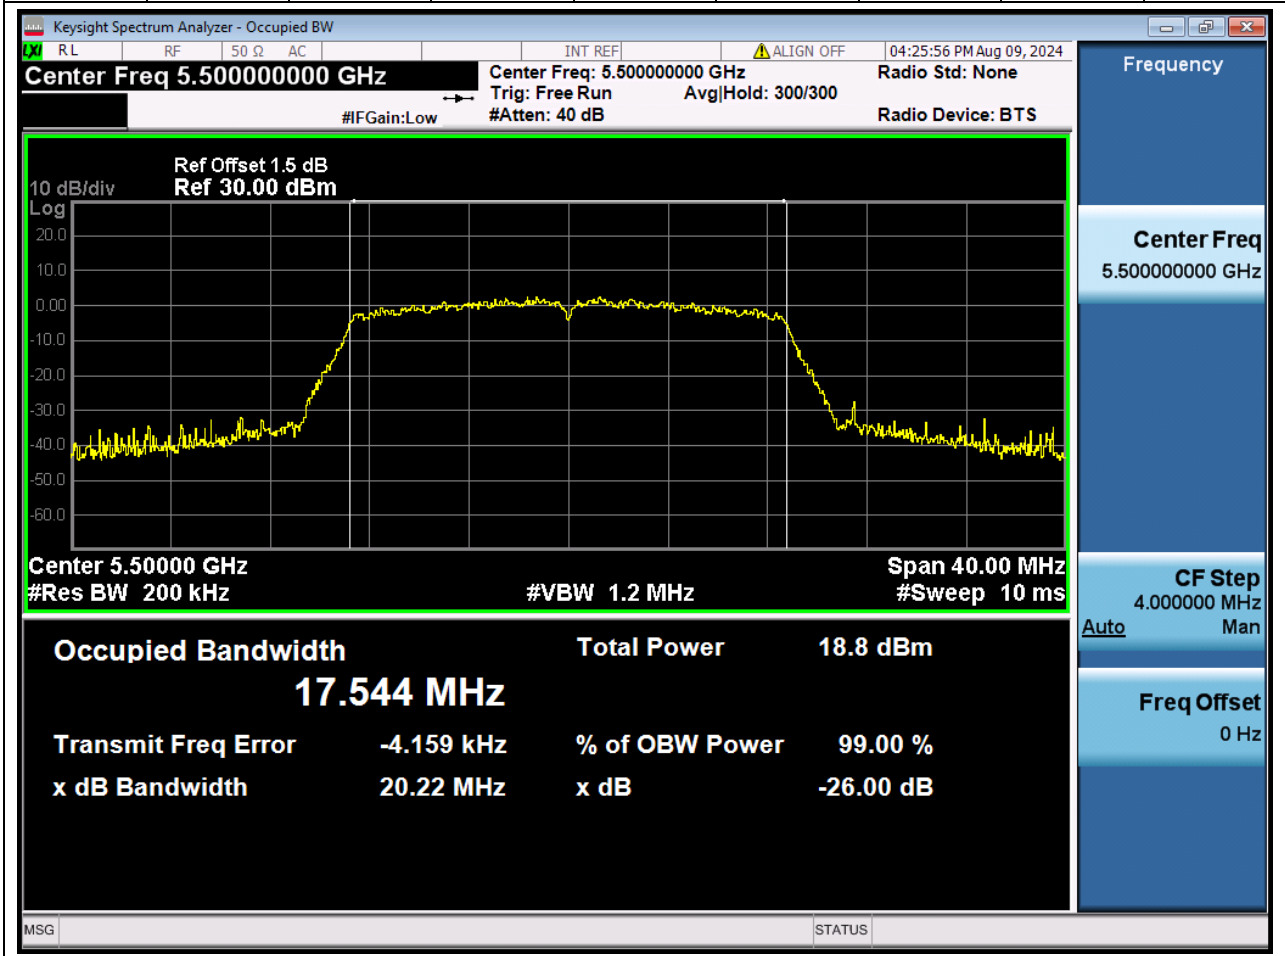

32. 802.11ac_20M_U-NII-2C_L

32.1 A.2.2-99% Bandwidth(NTNV)

Center Frequency (MHz)	OBW Power (%)	RBW (MHz)	Detector	Limit (MHz)	OBW (MHz)	Verdict
5500	99	0.2	Peak	0	17.543505	Unknown