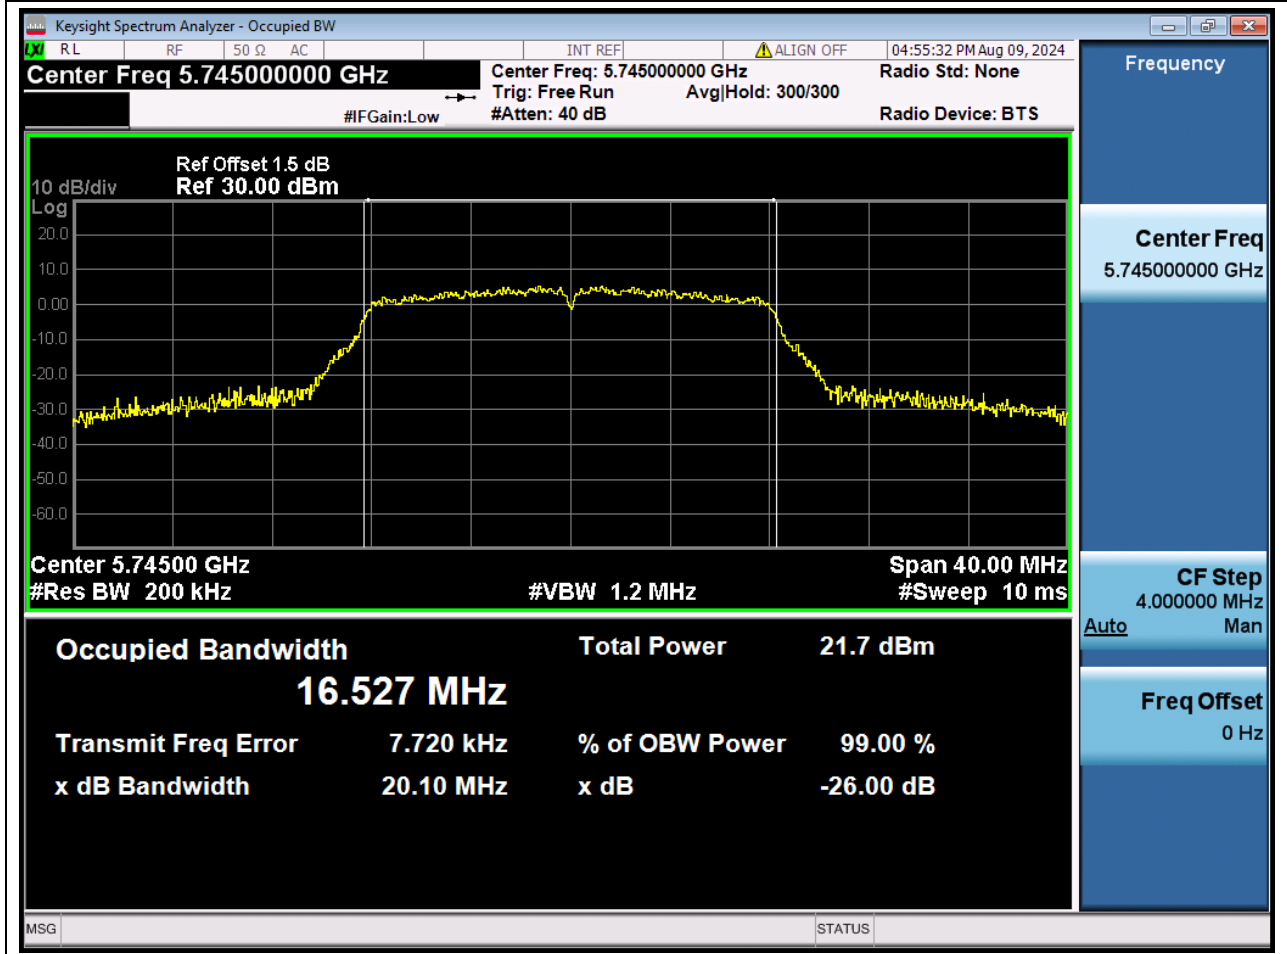

46. 802.11a_20M_U-NII-3_L

46.1 A.2.2-99% Bandwidth(NTNV)

Center Frequency (MHz)	OBW Power (%)		RBW (MHz)	Detector	Limit (MHz)	OBW (MHz)		Verdict
5745	99		0.2	Peak	0	16.52715		Unknown