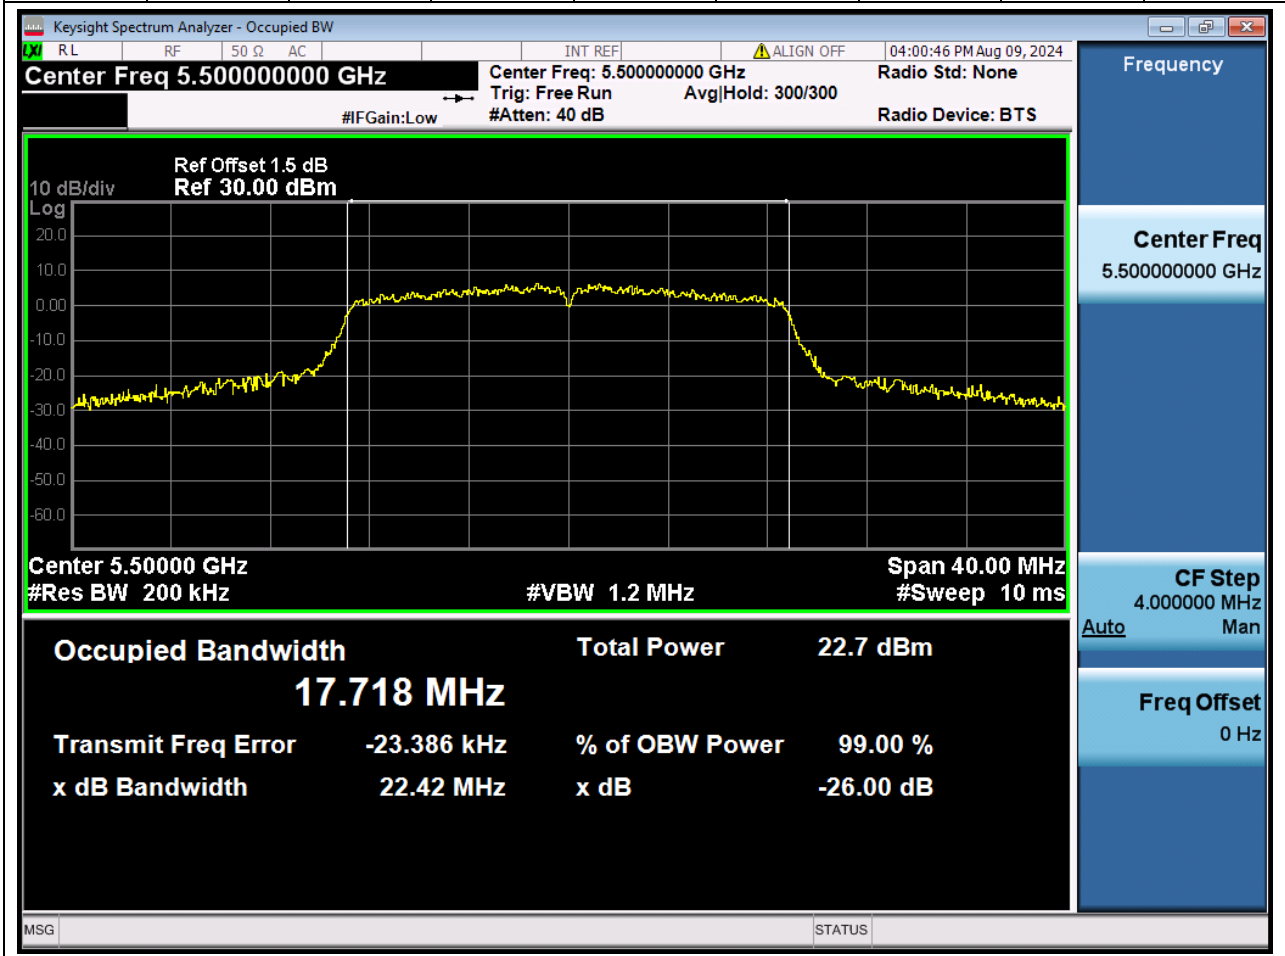

16. 802.11n_20M_U-NII-2C_L

16.1 A.2.2-99% Bandwidth(NTNV)

Center Frequency (MHz)	OBW Power (%)	RBW (MHz)	Detector	Limit (MHz)	OBW (MHz)	Verdict
5500	99	0.2	Peak	0	17.718156	Unknown