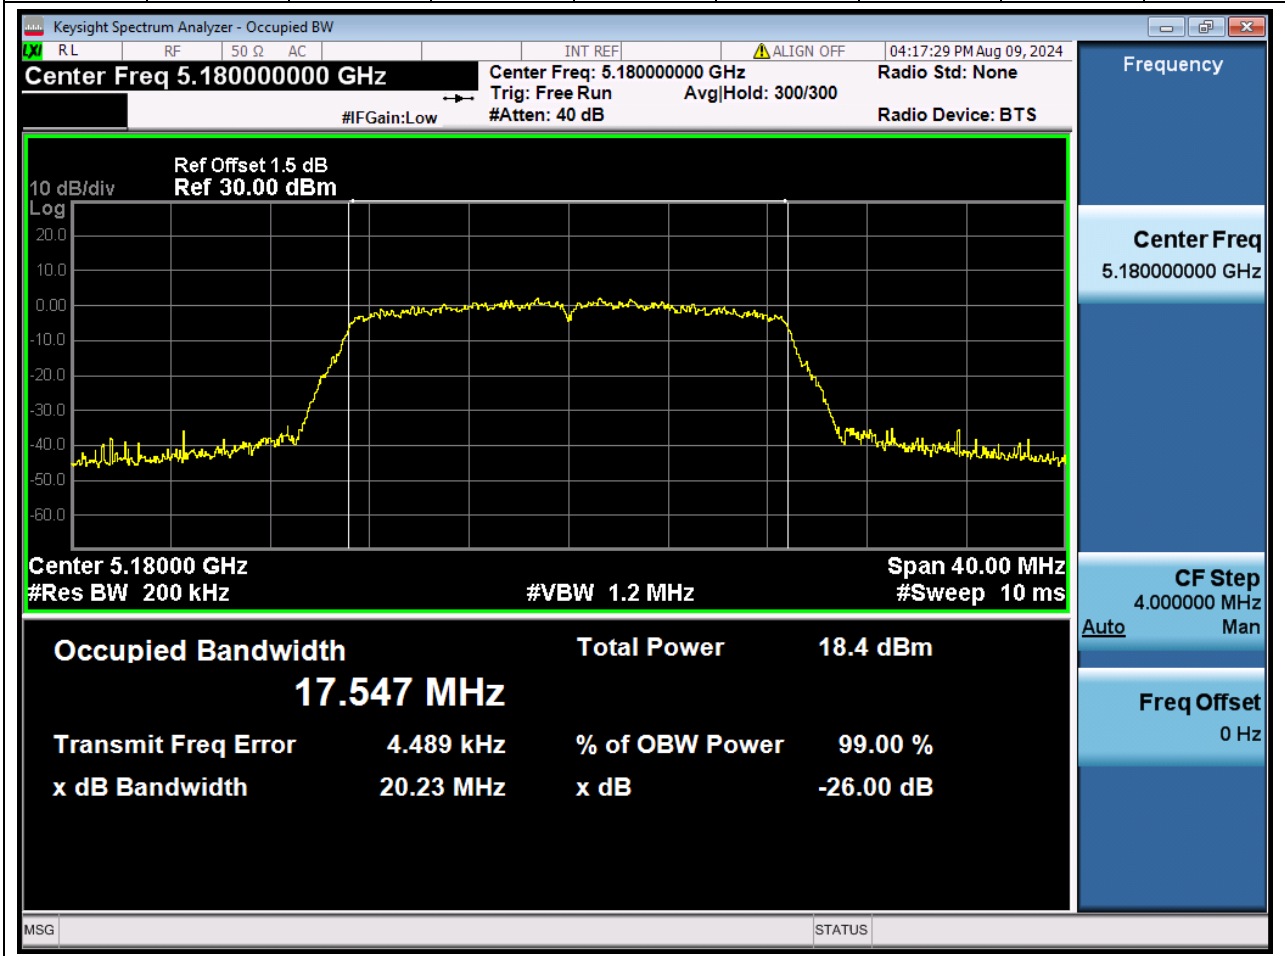

26. 802.11ac_20M_U-NII-1_L

26.1 A.2.2-99% Bandwidth(NTNV)

Center Frequency (MHz)	OBW Power (%)		RBW (MHz)	Detector	Limit (MHz)	OBW (MHz)		Verdict
5180	99		0.2	Peak	0	17.546848		Unknown