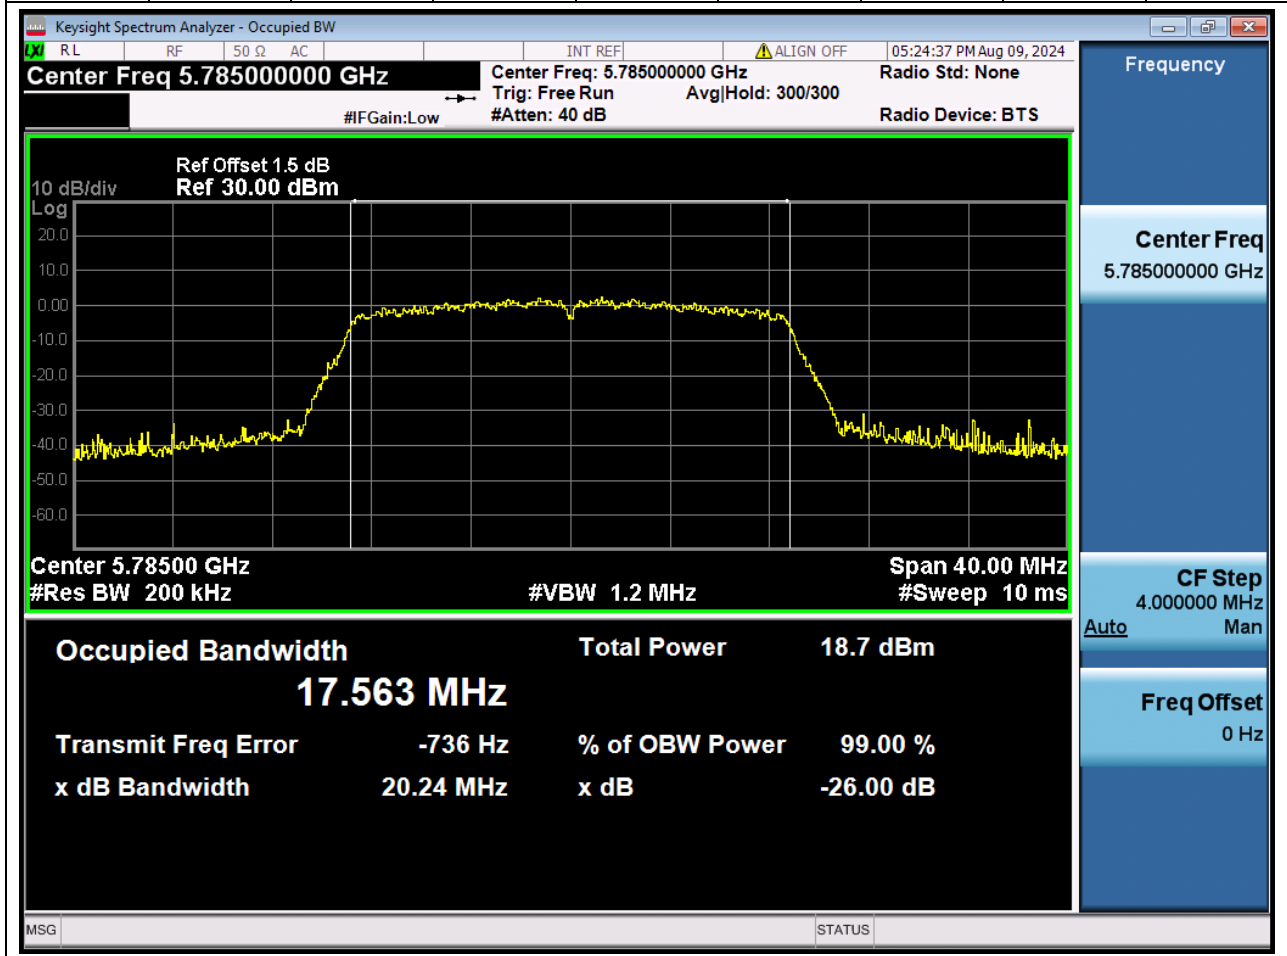

55. 802.11ac_20M_U-NII-3_M

55.1 A.2.2-99% Bandwidth(NTNV)

Center Frequency (MHz)	OBW Power (%)	RBW (MHz)	Detector	Limit (MHz)	OBW (MHz)	Verdict
5785	99	0.2	Peak	0	17.562808	Unknown