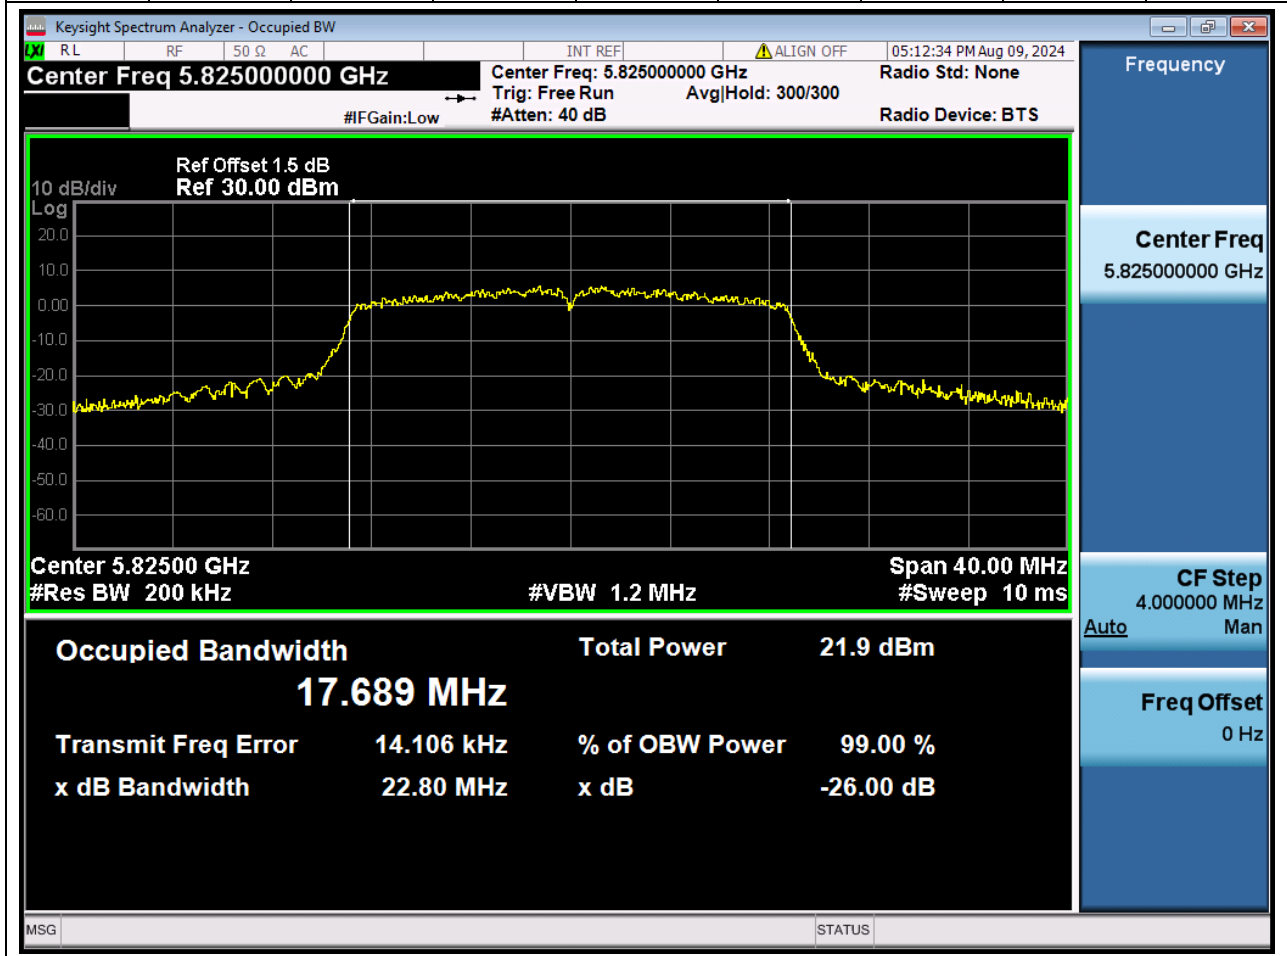

51. 802.11n_20M_U-NII-3_H

51.1 A.2.2-99% Bandwidth(NTNV)

Center Frequency (MHz)	OBW Power (%)		RBW (MHz)	Detector	Limit (MHz)	OBW (MHz)		Verdict
5825	99		0.2	Peak	0	17.688531		Unknow