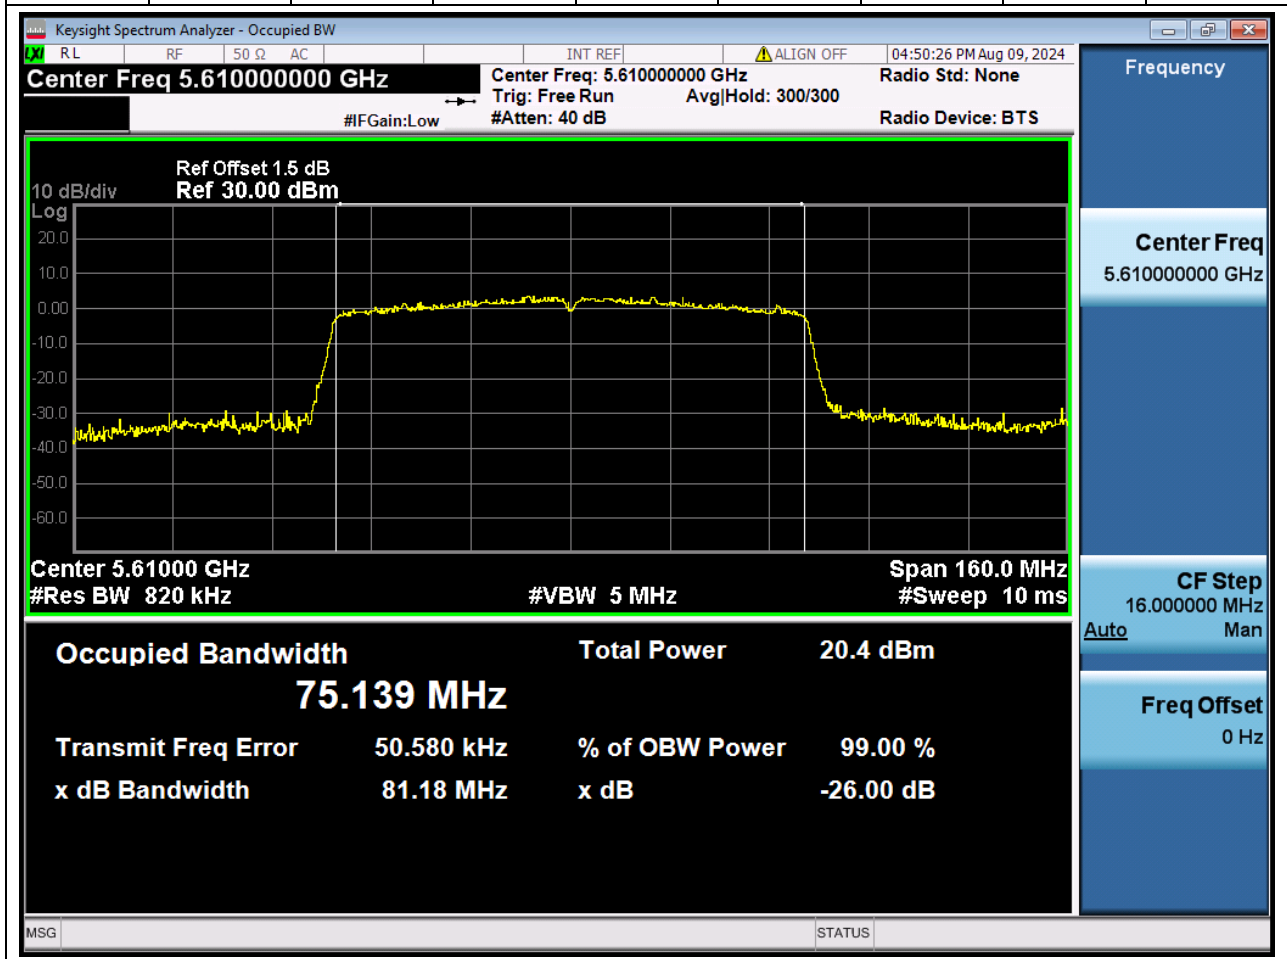

45. 802.11ac_80M_U-NII-2C_M

45.1 A.2.2-99% Bandwidth(NTNV)

Center Frequency (MHz)	OBW Power (%)	RBW (MHz)	Detector	Limit (MHz)	OBW (MHz)	Verdict
5610	99	0.82	Peak	0	75.138901	Unknown