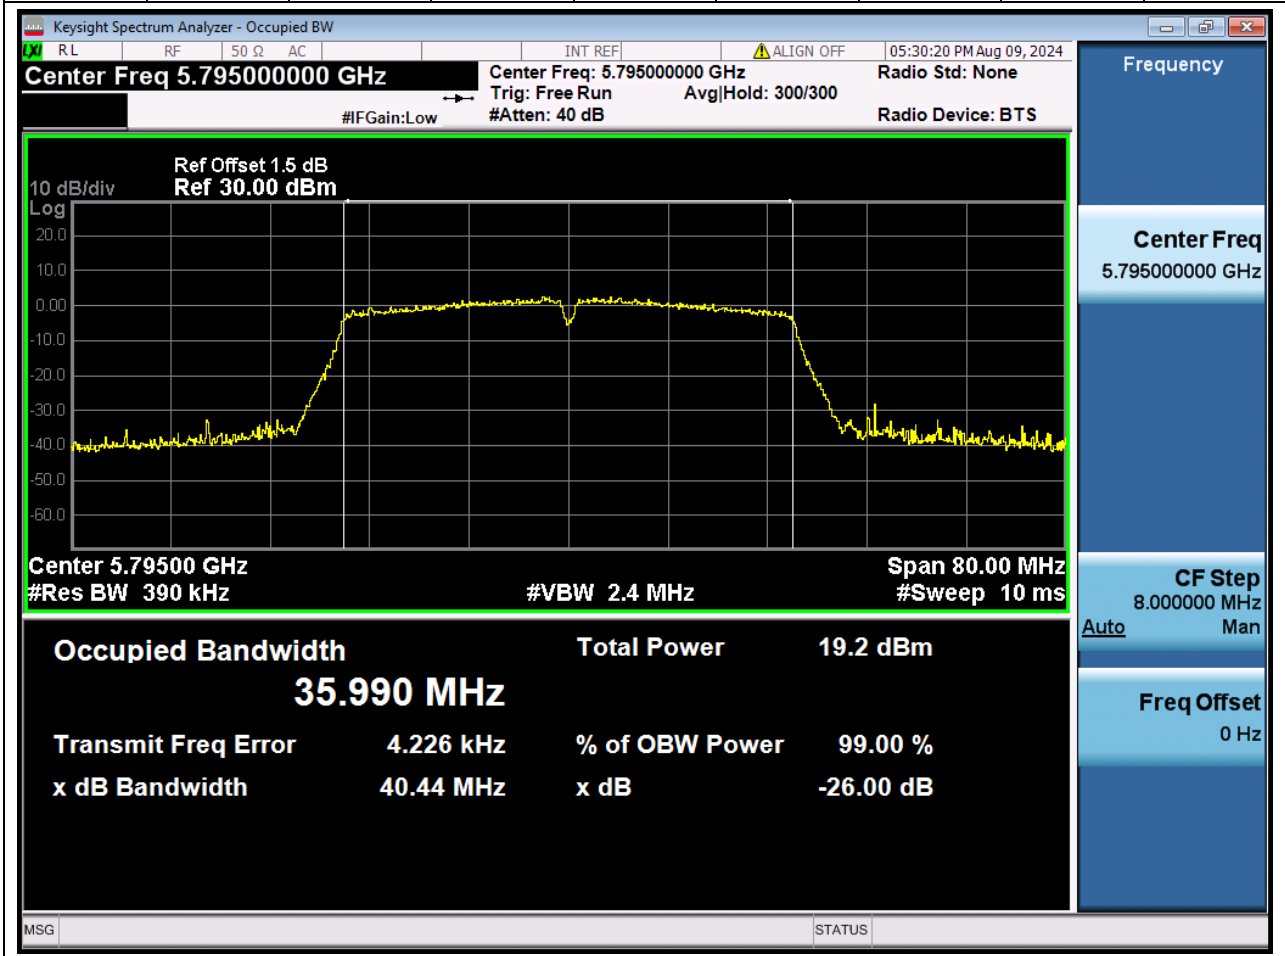

58. 802.11ac_40M_U-NII-3_H

58.1 A.2.2-99% Bandwidth(NTNV)

Center Frequency (MHz)	OBW Power (%)	RBW (MHz)	Detector	Limit (MHz)	OBW (MHz)	Verdict
5795	99	0.39	Peak	0	35.989681	Unknown