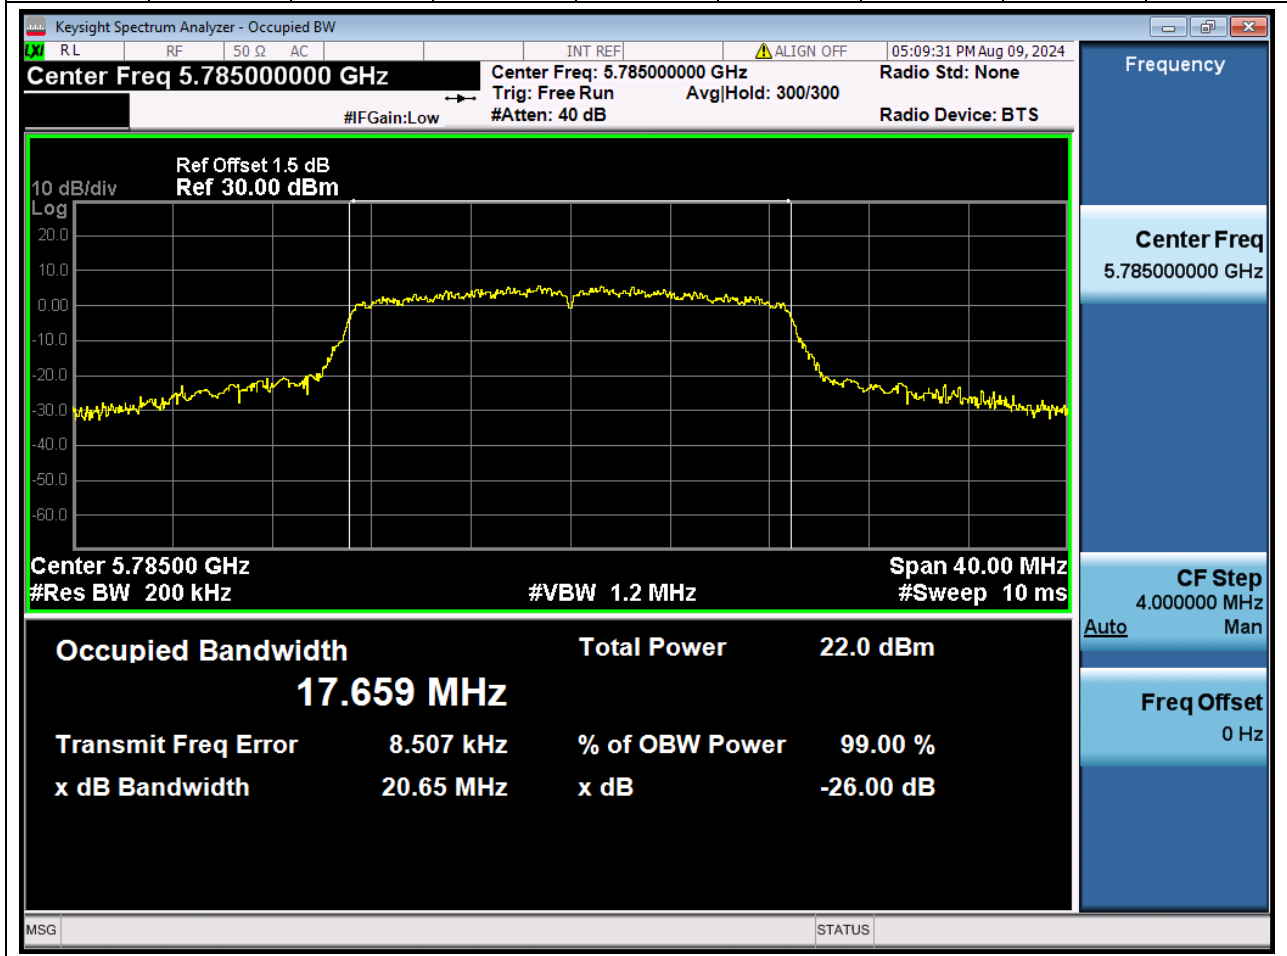

50. 802.11n_20M_U-NII-3_M

50.1 A.2.2-99% Bandwidth(NTNV)

Center Frequency (MHz)	OBW Power (%)		RBW (MHz)	Detector	Limit (MHz)	OBW (MHz)		Verdict
5785	99		0.2	Peak	0	17.658632		Unknow