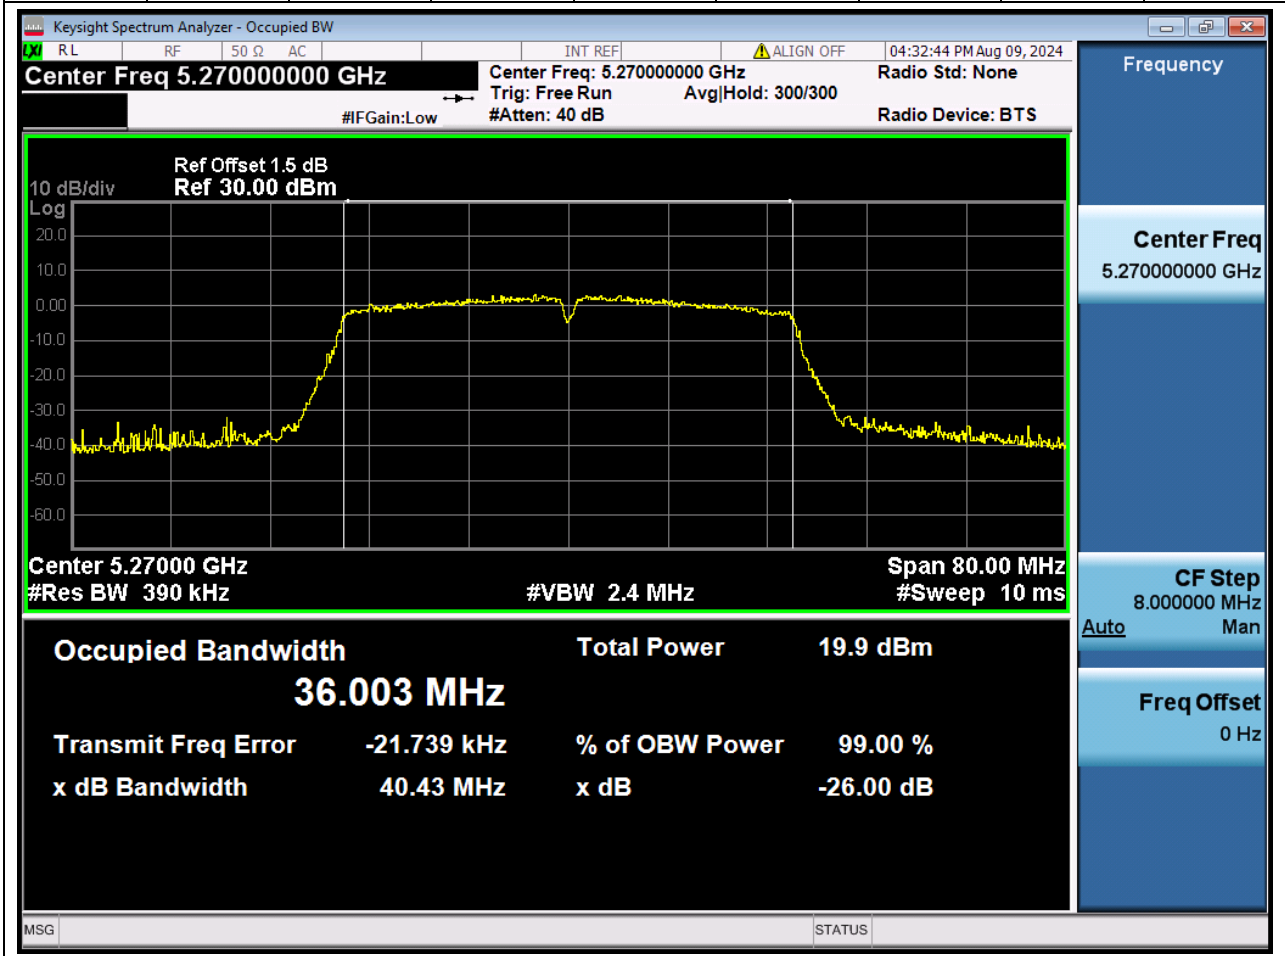

37. 802.11ac_40M_U-NII-2A_L

37.1 A.2.2-99% Bandwidth(NTNV)

Center Frequency (MHz)	OBW Power (%)	RBW (MHz)	Detector	Limit (MHz)	OBW (MHz)	Verdict
5270	99	0.39	Peak	0	36.002745	Unknown