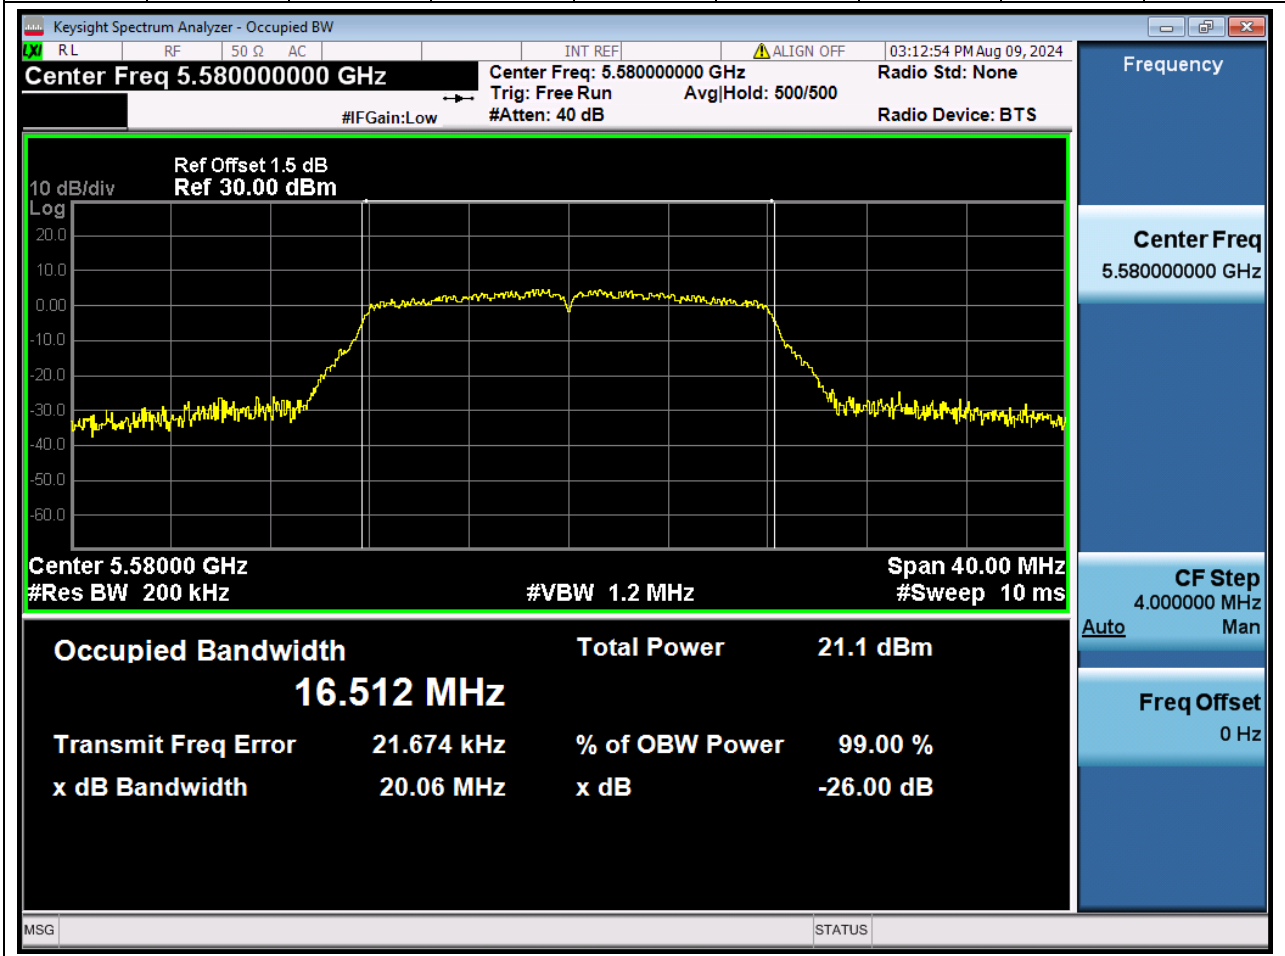

8. 802.11a_20M_U-NII-2C_M_ANT1

8.1 A.2.2-99% Bandwidth(NTNV)

Center Frequency (MHz)	OBW Power (%)	RBW (MHz)	Detector	Limit (MHz)	OBW (MHz)	Verdict
5580	99	0.2	Peak	0	16.512383	Unknown