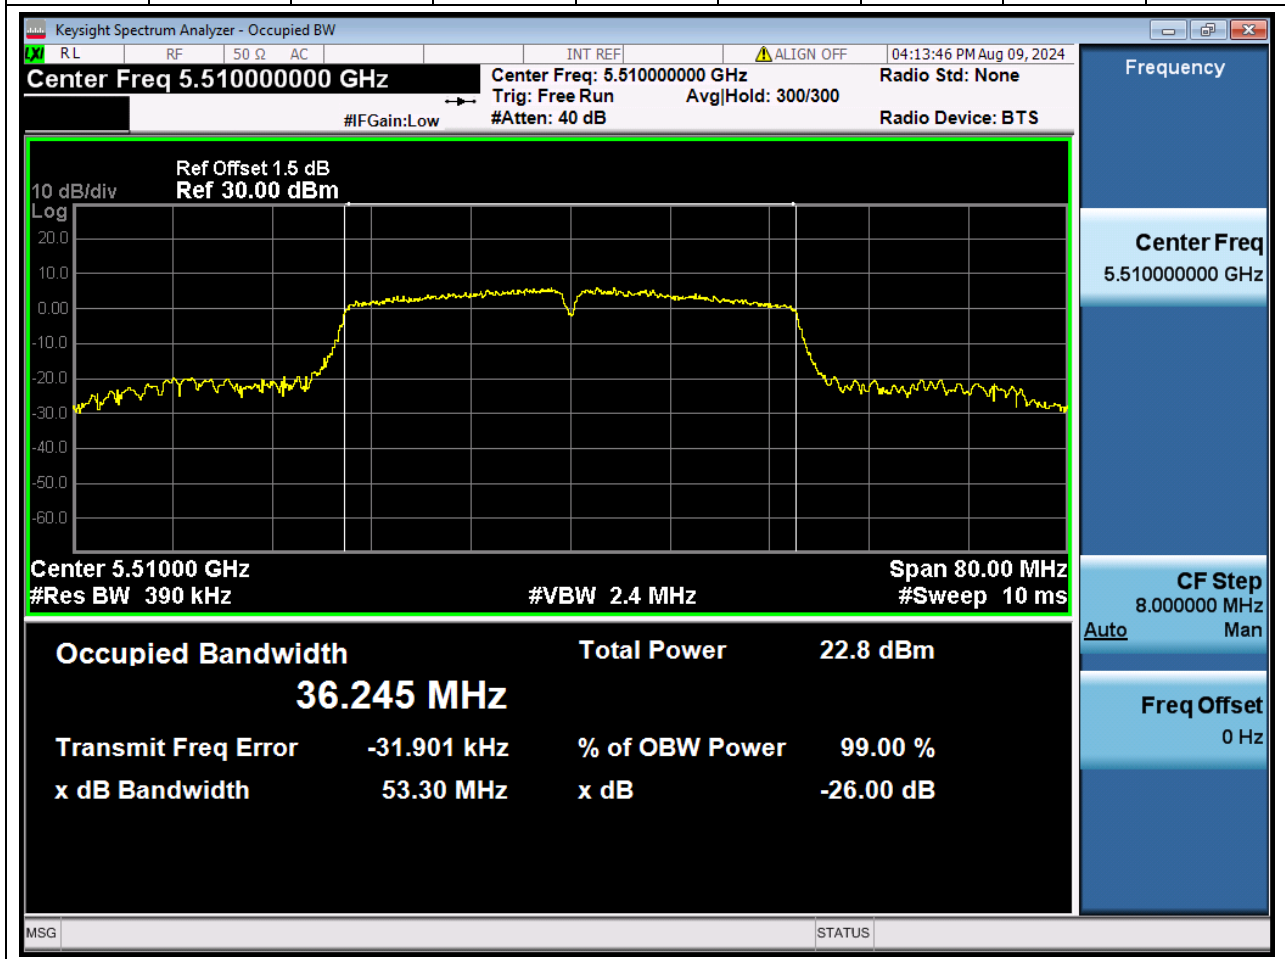

23. 802.11n_40M_U-NII-2C_L

23.1 A.2.2-99% Bandwidth(NTNV)

Center Frequency (MHz)	OBW Power (%)		RBW (MHz)	Detector	Limit (MHz)	OBW (MHz)		Verdict
5510	99		0.39	Peak	0	36.245267		Unknown