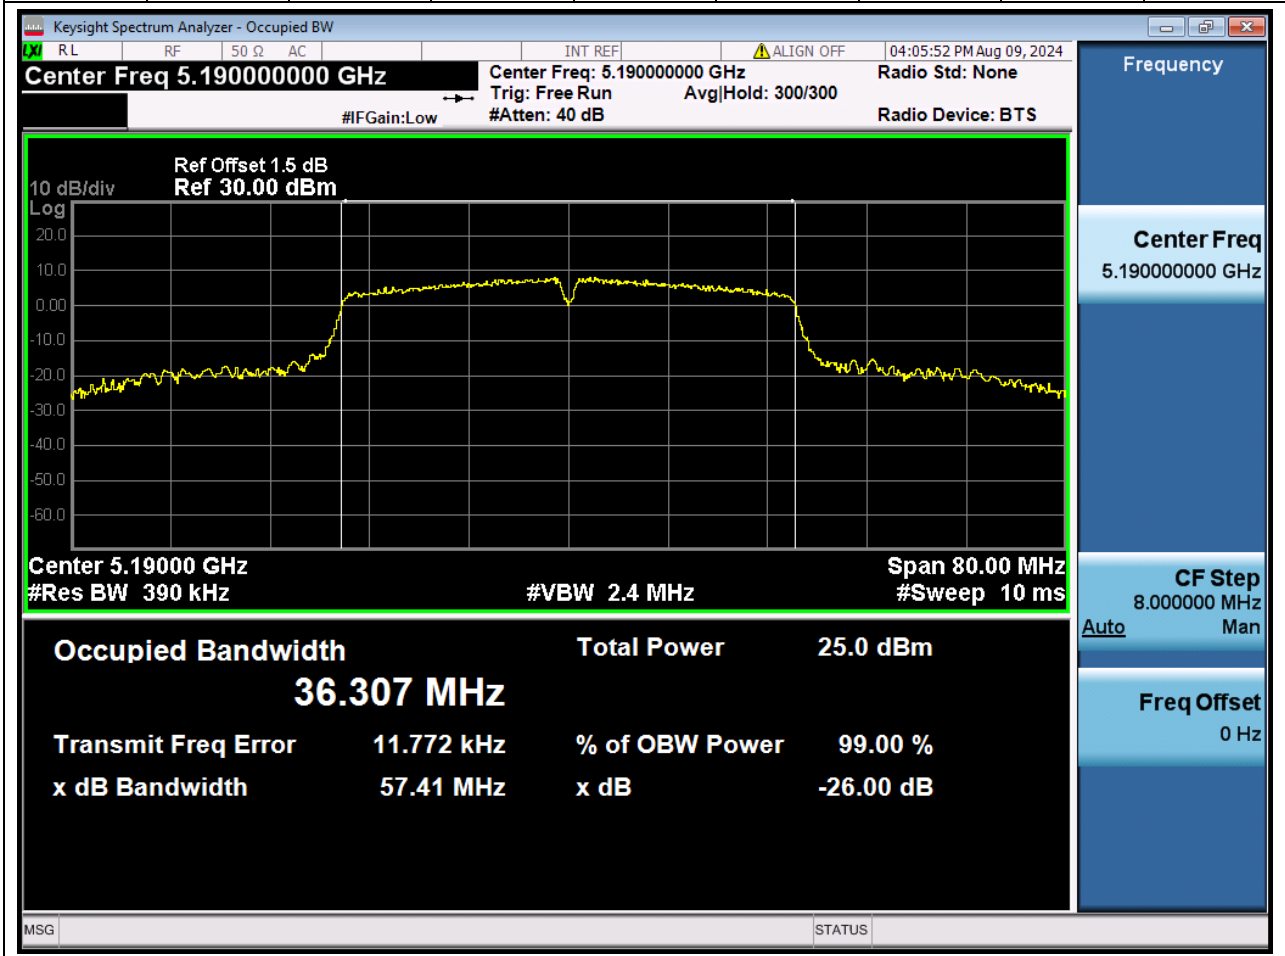

19. 802.11n_40M_U-NII-1_L

19.1 A.2.2-99% Bandwidth(NTNV)

Center Frequency (MHz)	OBW Power (%)		RBW (MHz)	Detector	Limit (MHz)	OBW (MHz)		Verdict
5190	99		0.39	Peak	0	36.30733 3		Unknown