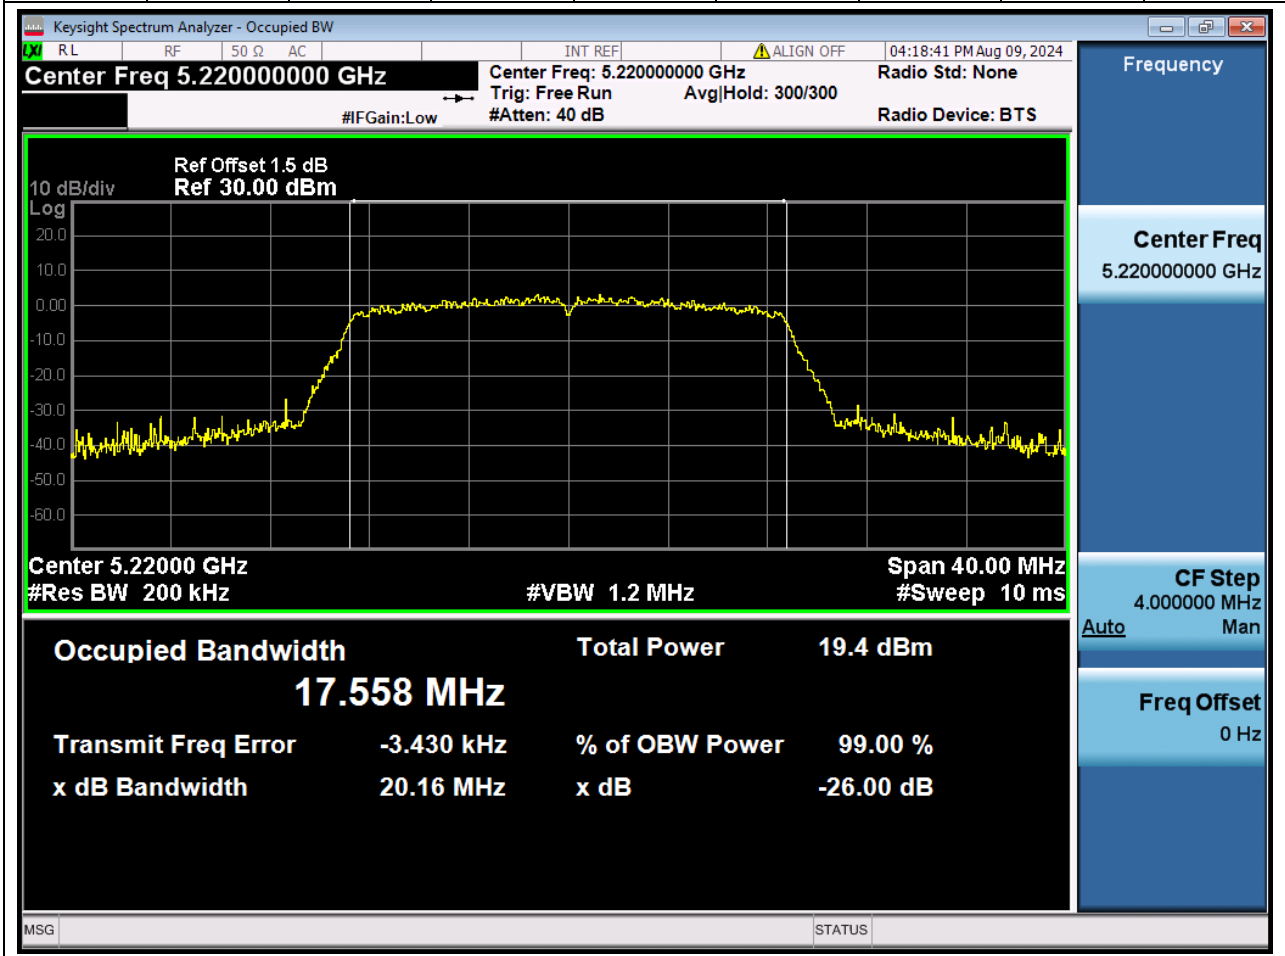

27. 802.11ac_20M_U-NII-1_M

27.1 A.2.2-99% Bandwidth(NTNV)

Center Frequency (MHz)	OBW Power (%)	RBW (MHz)	Detector	Limit (MHz)	OBW (MHz)	Verdict
5220	99	0.2	Peak	0	17.557968	Unknown