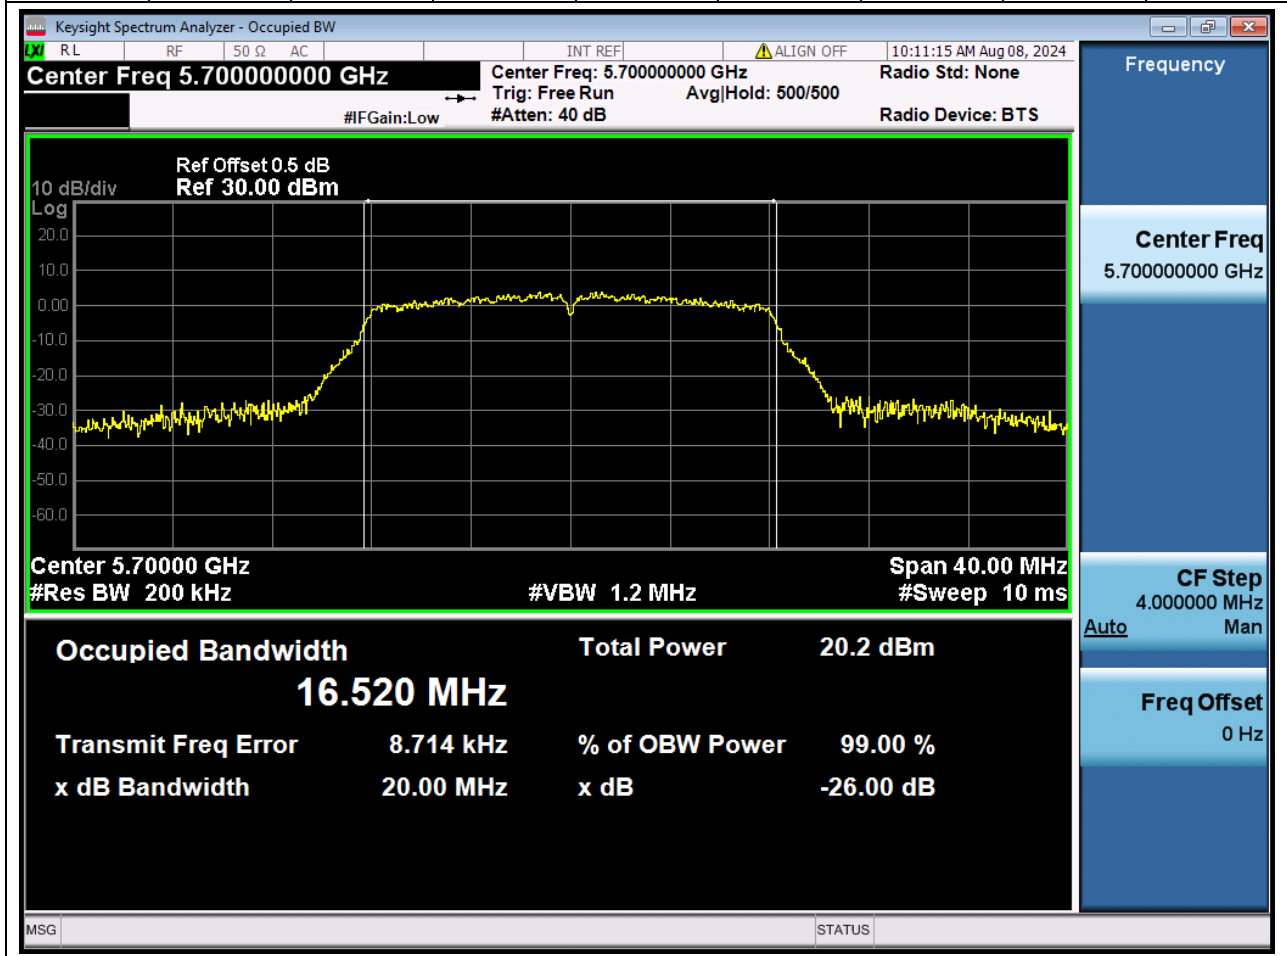

9. 802.11a_20M_U-NII-2C_H_ANT1

9.1 A.2.2-99% Bandwidth(NTNV)

Center Frequency (MHz)	OBW Power (%)	RBW (MHz)	Detector	Limit (MHz)	OBW (MHz)	Verdict
5700	99	0.2	Peak	0	16.519675	Unknown