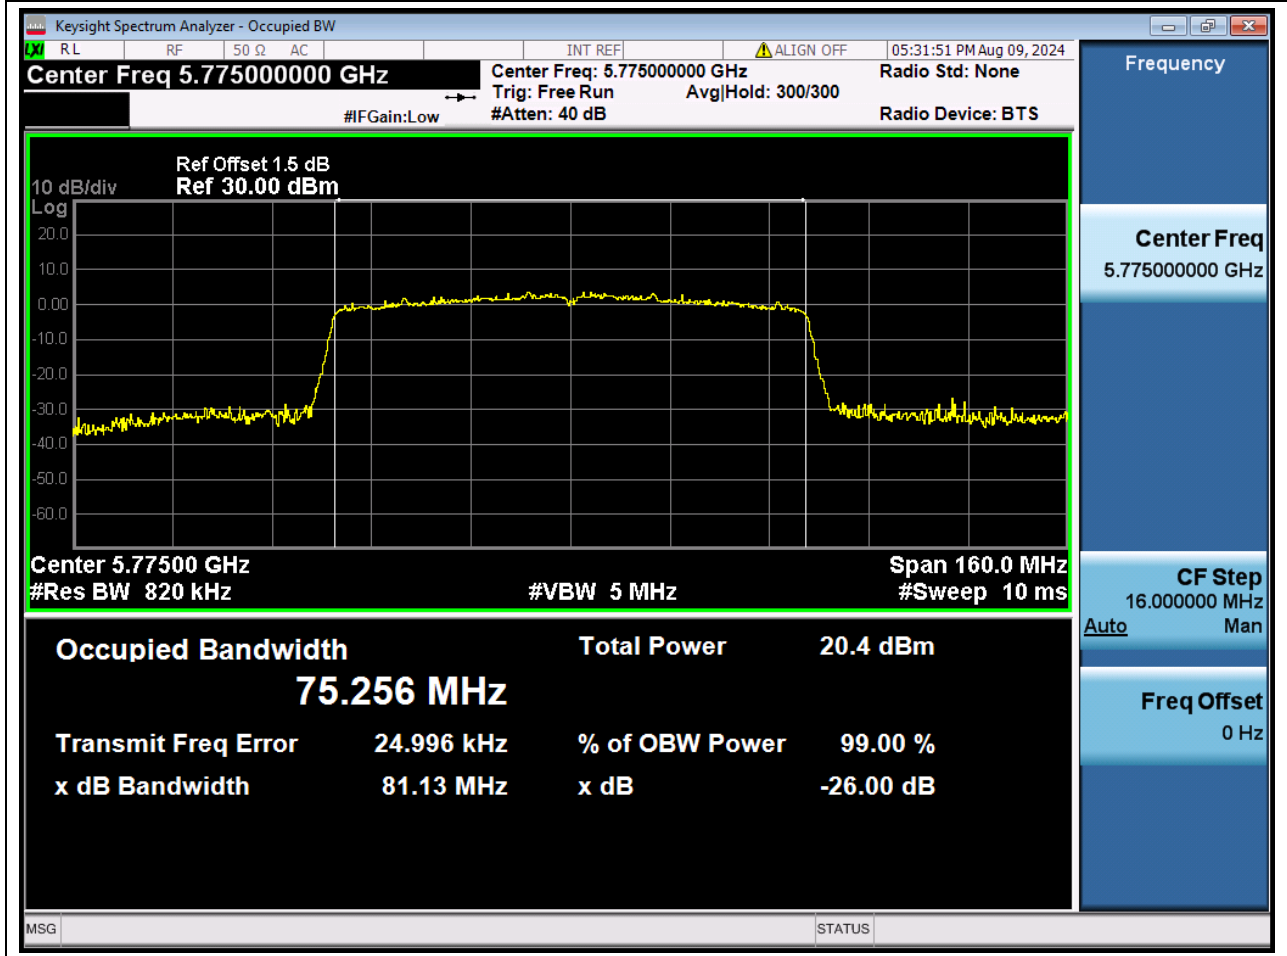

59. 802.11ac_80M_U-NII-3_M

59.1 A.2.2-99% Bandwidth(NTNV)

Center Frequency (MHz)	OBW Power (%)		RBW (MHz)	Detector	Limit (MHz)	OBW (MHz)		Verdict
5775	99		0.82	Peak	0	75.25606		Unknown