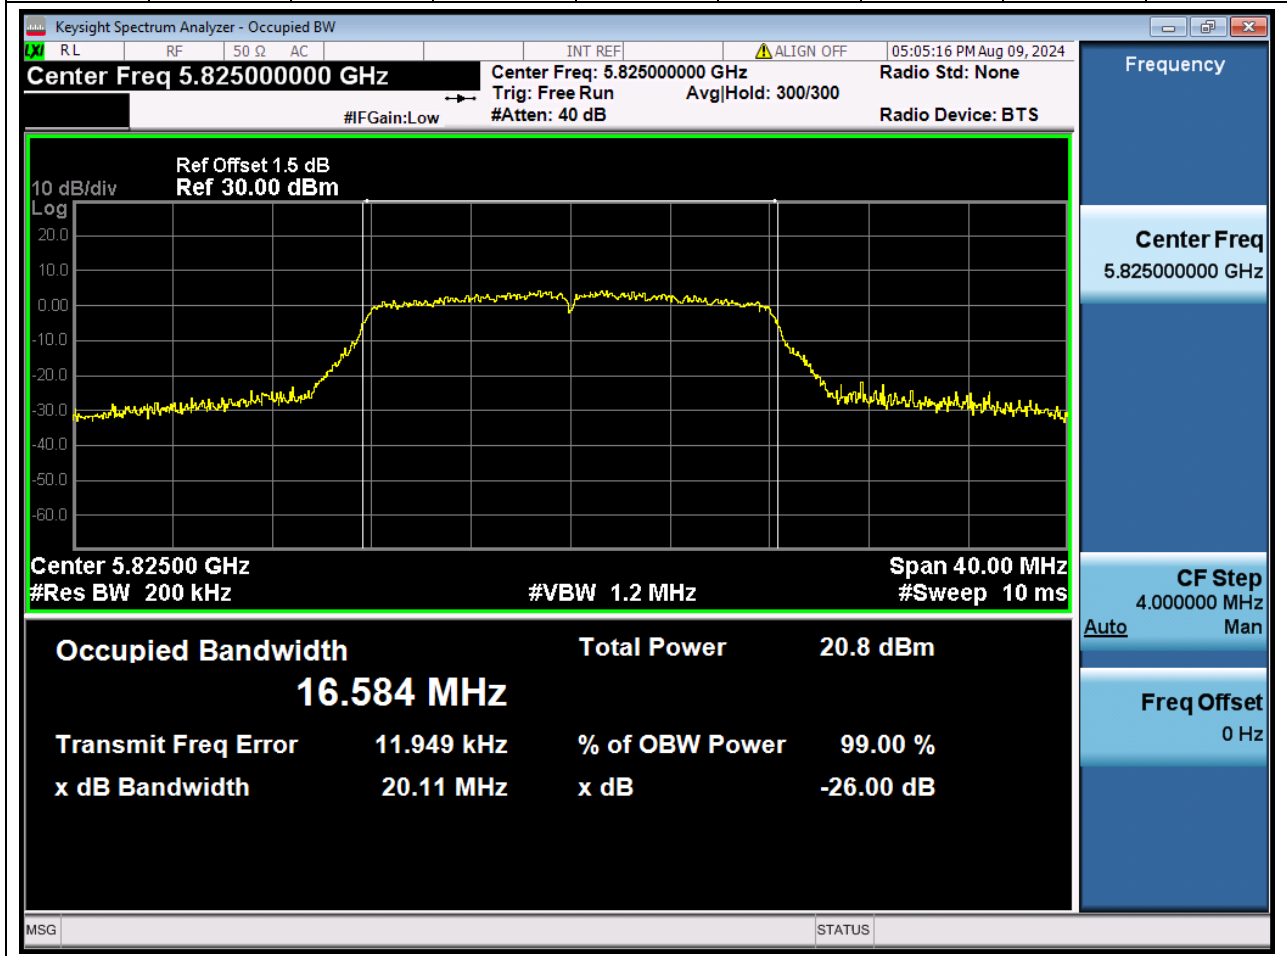

48. 802.11a_20M_U-NII-3_H

48.1 A.2.2-99% Bandwidth(NTNV)

Center Frequency (MHz)	OBW Power (%)	RBW (MHz)	Detector	Limit (MHz)	OBW (MHz)	Verdict
5825	99	0.2	Peak	0	16.583849	Unknown