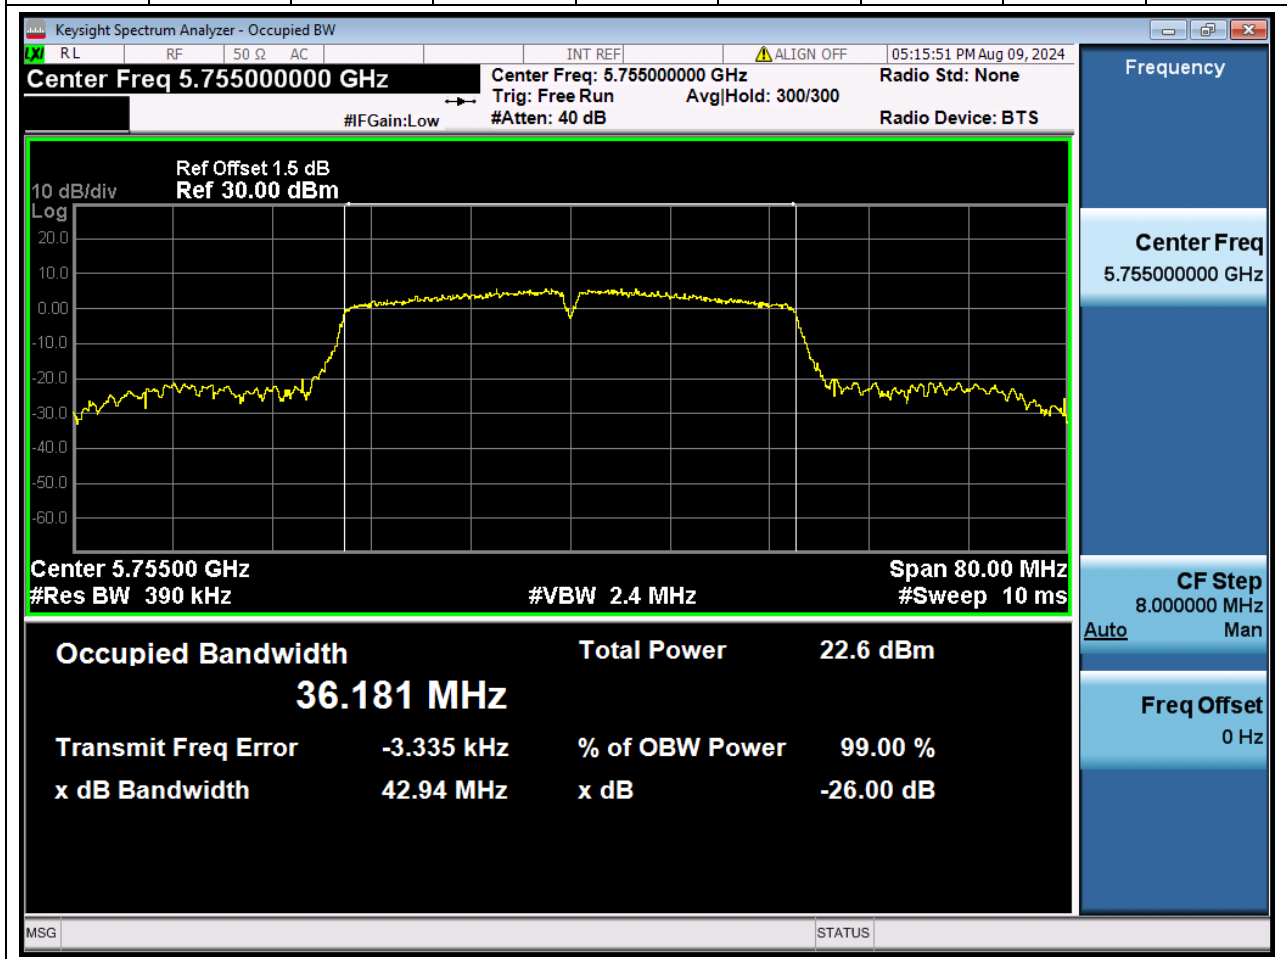

52. 802.11n_40M_U-NII-3_L

52.1 A.2.2-99% Bandwidth(NTNV)

Center Frequency (MHz)	OBW Power (%)	RBW (MHz)	Detector	Limit (MHz)	OBW (MHz)	Verdict
5755	99	0.39	Peak	0	36.18133 2	Unknown