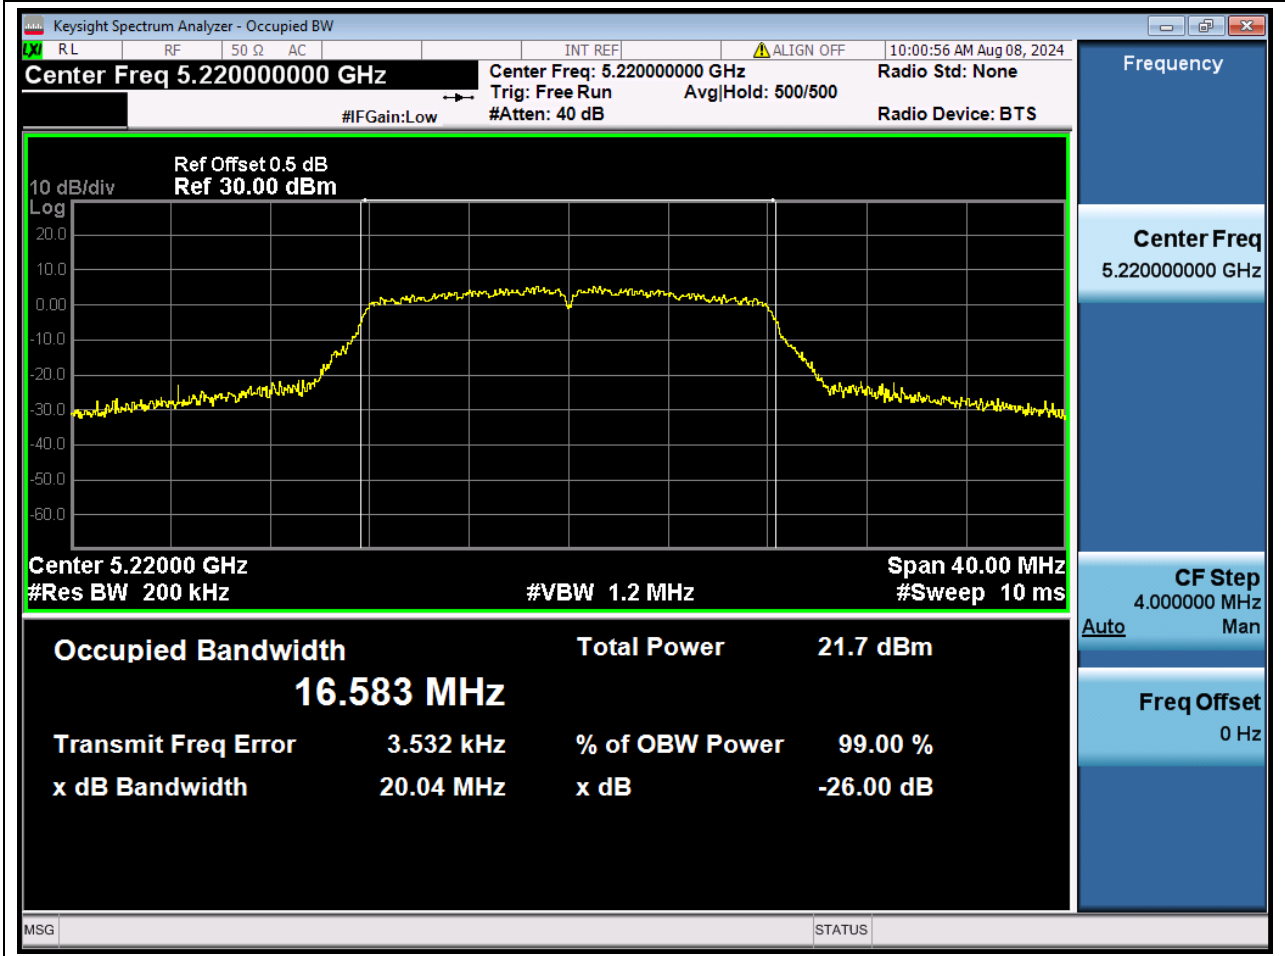

2. 802.11a_20M_U-NII-1_M_ANT1

2.1 A.2.2-99% Bandwidth(NTNV)

Center Frequency (MHz)	OBW Power (%)	RBW (MHz)	Detector	Limit (MHz)	OBW (MHz)	Verdict
5220	99	0.2	Peak	0	16.583322	Unknow