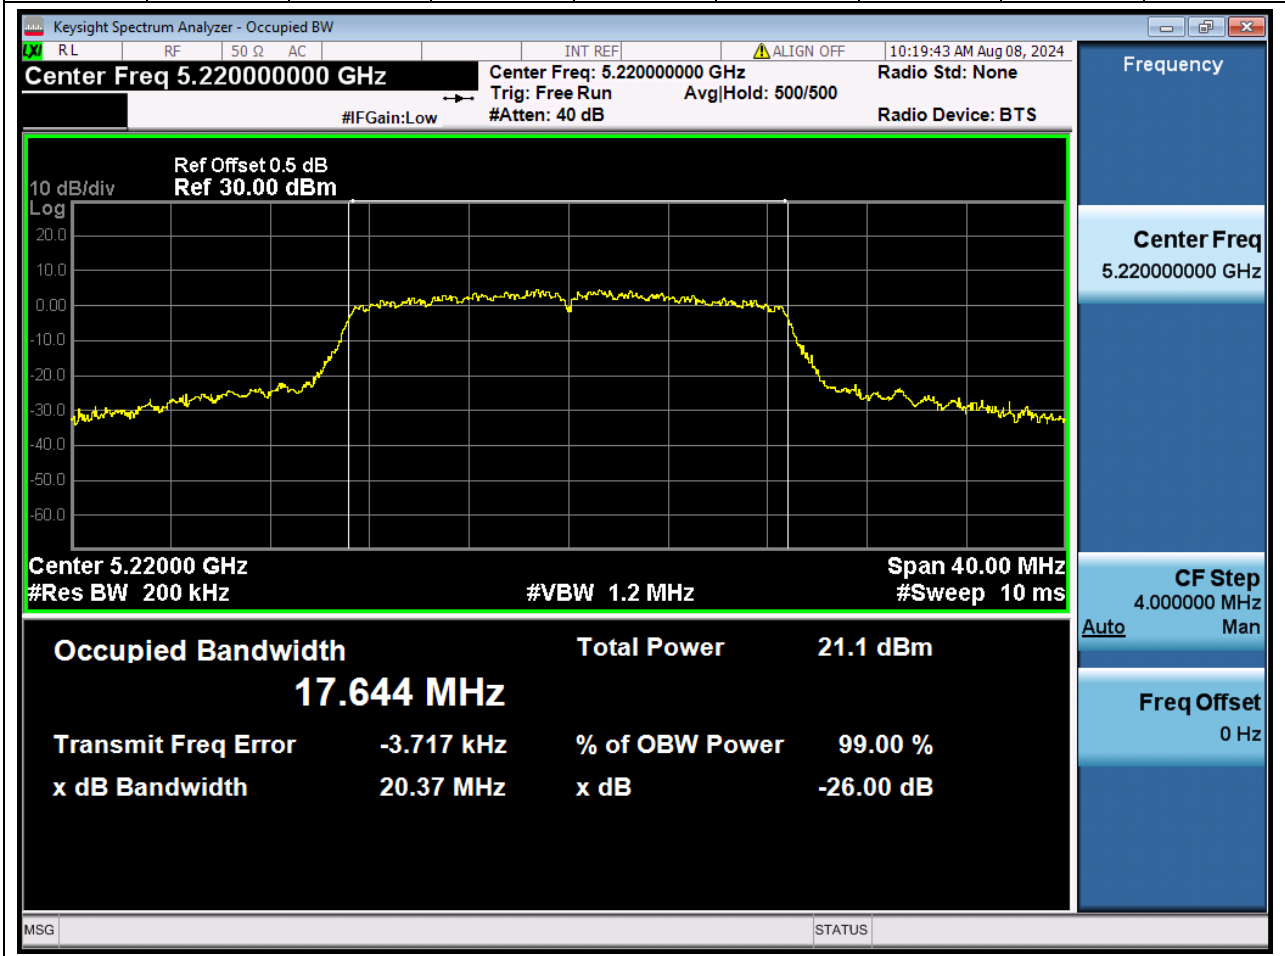

11. 802.11n_20M_U-NII-1_M_ANT1

11.1 A.2.2-99% Bandwidth(NTNV)

Center Frequency (MHz)	OBW Power (%)	RBW (MHz)	Detector	Limit (MHz)	OBW (MHz)	Verdict
5220	99	0.2	Peak	0	17.644039	Unknow