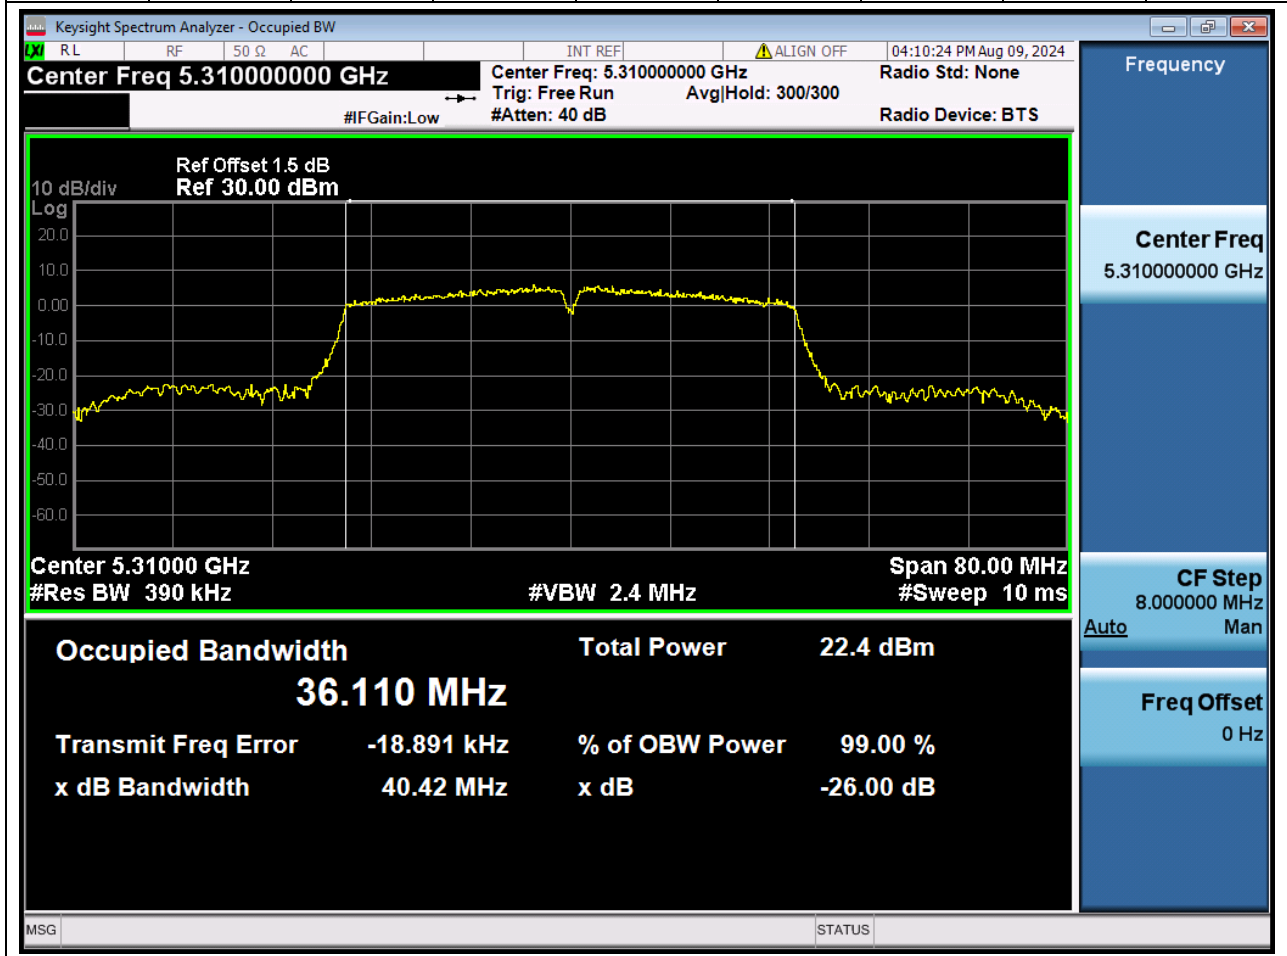

22. 802.11n_40M_U-NII-2A_H

22.1 A.2.2-99% Bandwidth(NTNV)

Center Frequency (MHz)	OBW Power (%)		RBW (MHz)	Detector	Limit (MHz)	OBW (MHz)		Verdict
5310	99		0.39	Peak	0	36.110412		Unknown