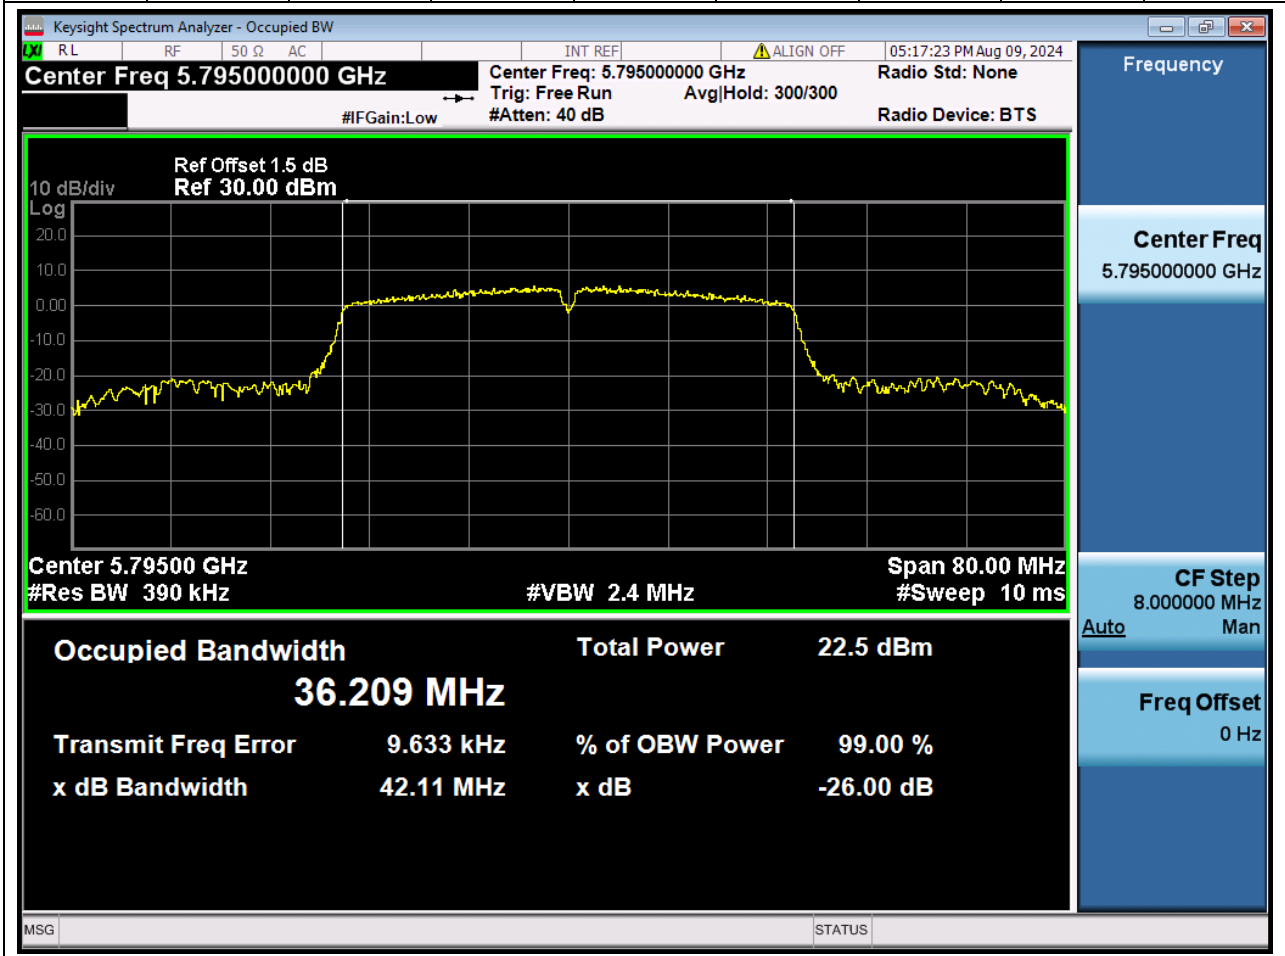

53. 802.11n_40M_U-NII-3_H

53.1 A.2.2-99% Bandwidth(NTNV)

Center Frequency (MHz)	OBW Power (%)		RBW (MHz)	Detector	Limit (MHz)	OBW (MHz)		Verdict
5795	99		0.39	Peak	0	36.208753		Unknown