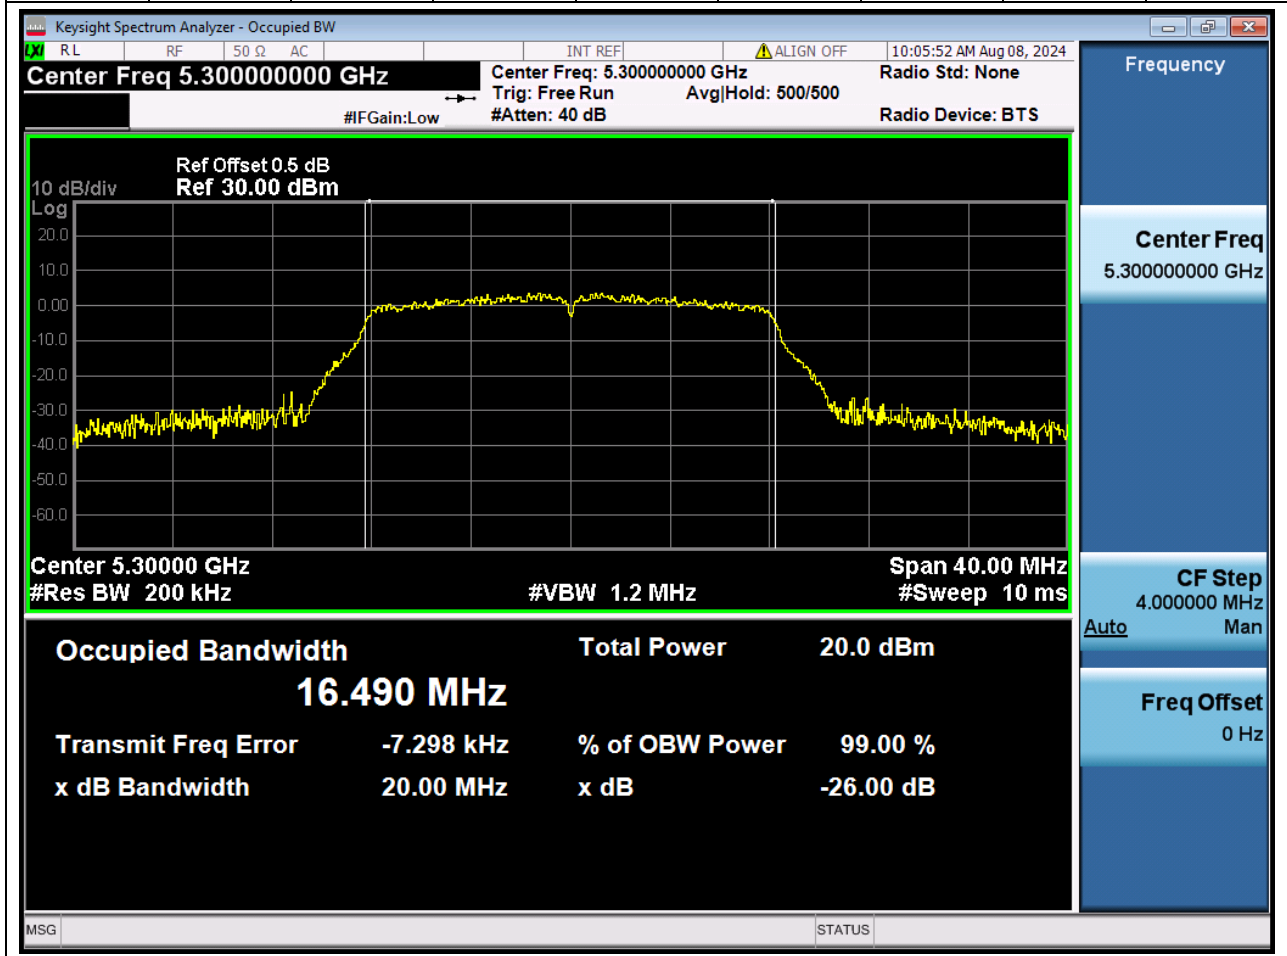

5. 802.11a_20M_U-NII-2A_M_ANT1

5.1 A.2.2-99% Bandwidth(NTNV)

Center Frequency (MHz)	OBW Power (%)	RBW (MHz)	Detector	Limit (MHz)	OBW (MHz)	Verdict
5300	99	0.2	Peak	0	16.490466	Unknown