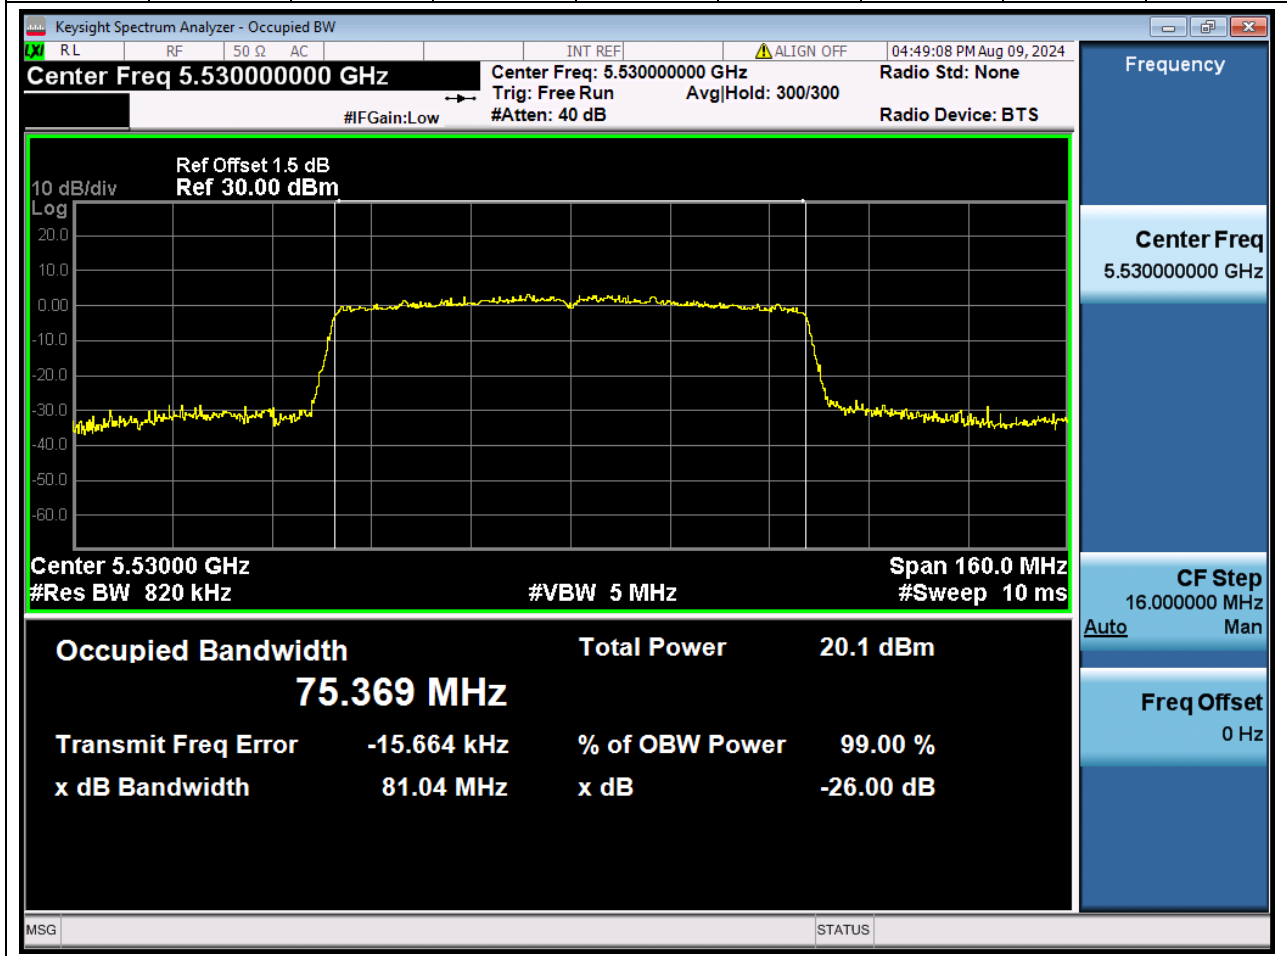

44. 802.11ac_80M_U-NII-2C_L

44.1 A.2.2-99% Bandwidth(NTNV)

Center Frequency (MHz)	OBW Power (%)	RBW (MHz)	Detector	Limit (MHz)	OBW (MHz)	Verdict
5530	99	0.82	Peak	0	75.368877	Unknown