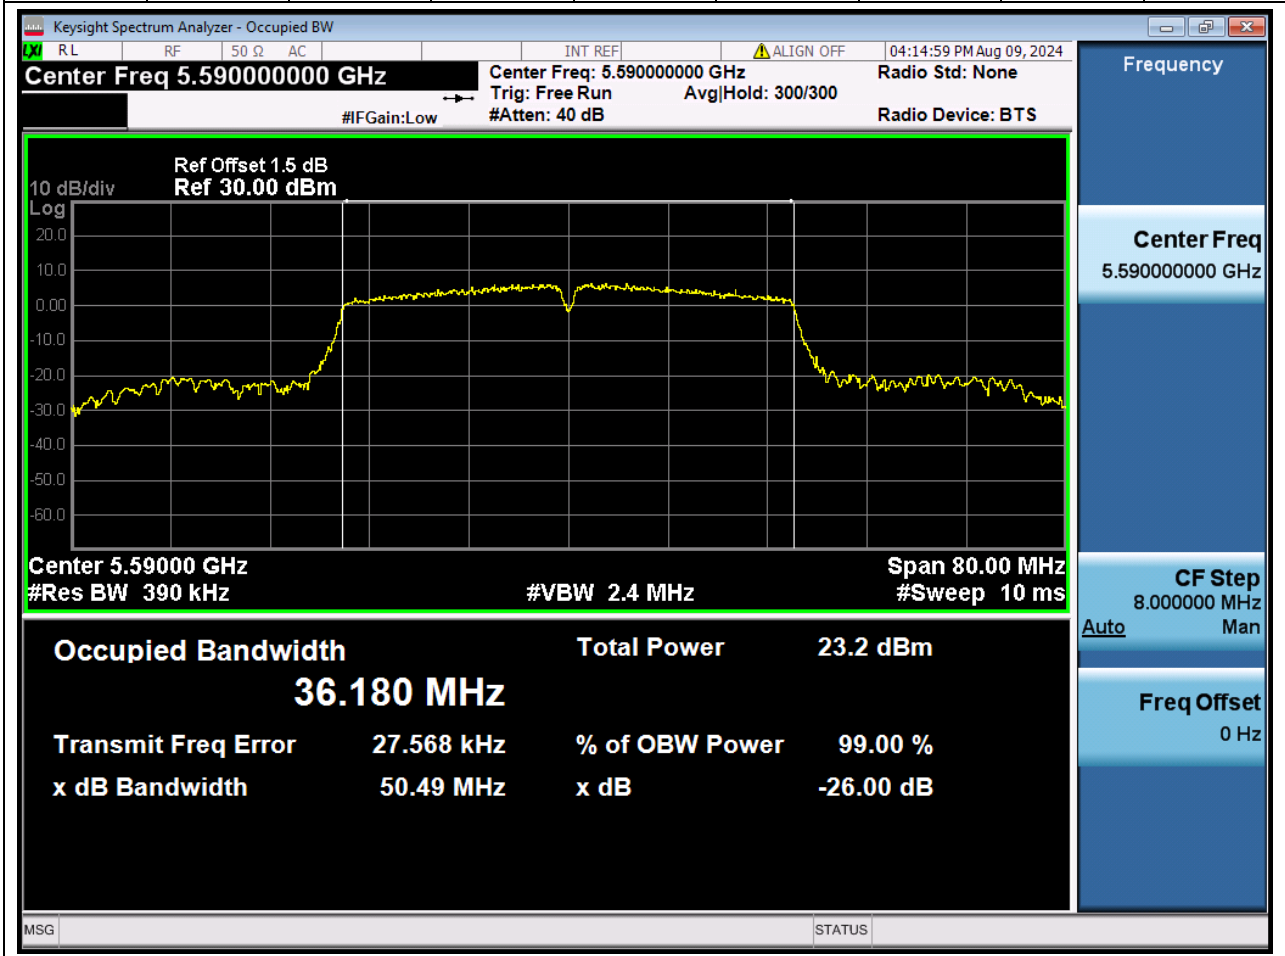

24. 802.11n_40M_U-NII-2C_M

24.1 A.2.2-99% Bandwidth(NTNV)

Center Frequency (MHz)	OBW Power (%)	RBW (MHz)	Detector	Limit (MHz)	OBW (MHz)	Verdict
5590	99	0.39	Peak	0	36.180367	Unknown