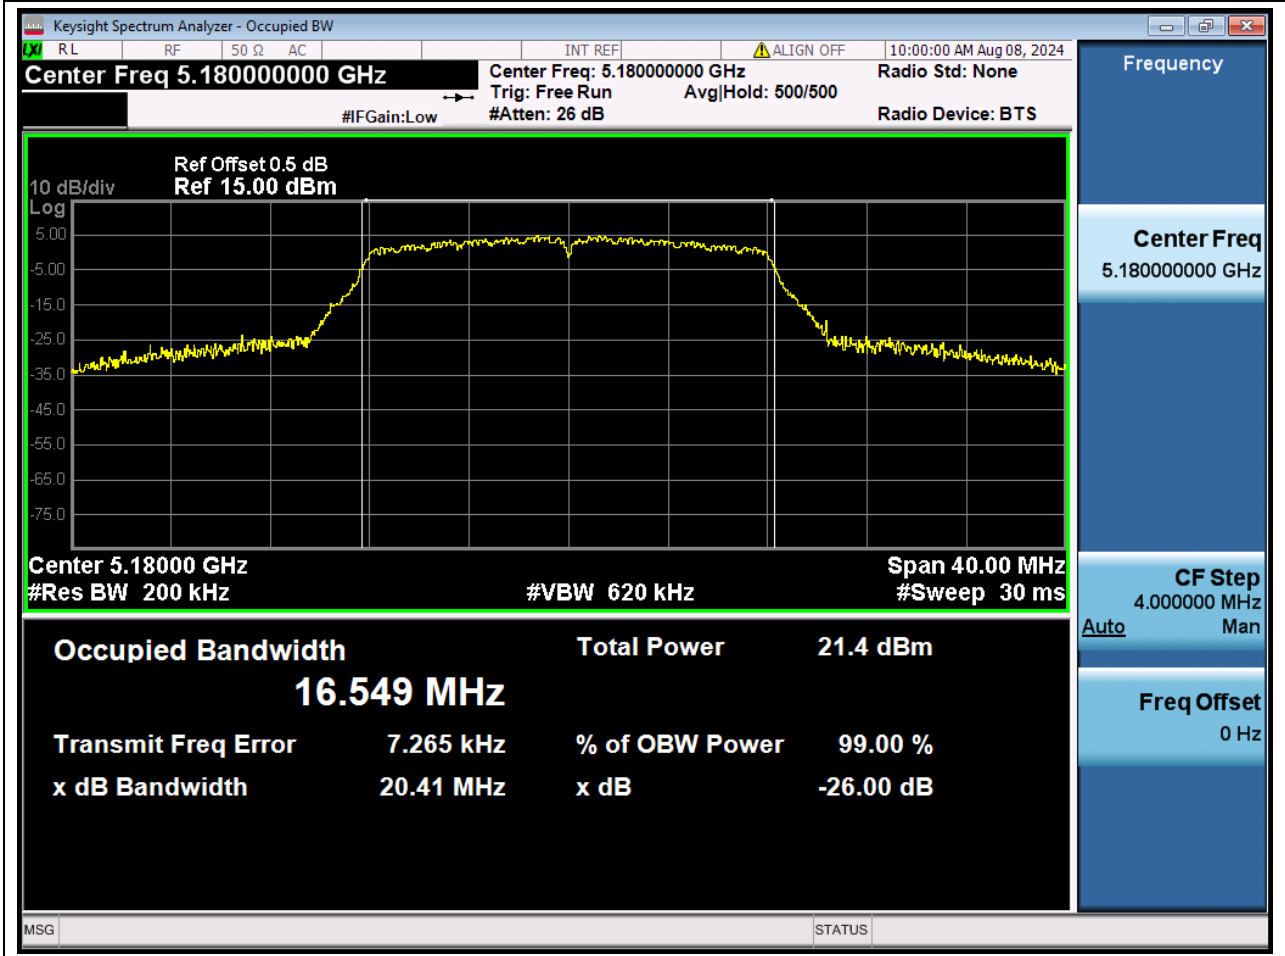

1. 802.11a_20M_U-NII-1_L_ANT1

1.1 A.2-26dB Bandwidth(NTNV)

Center Frequency (MHz)	XdB Down	RBW (MHz)	Detector	Limit (MHz)	XdB BandWidth (MHz)	Verdict
5180	26	0.2	Peak	0	20.406068	Unknow