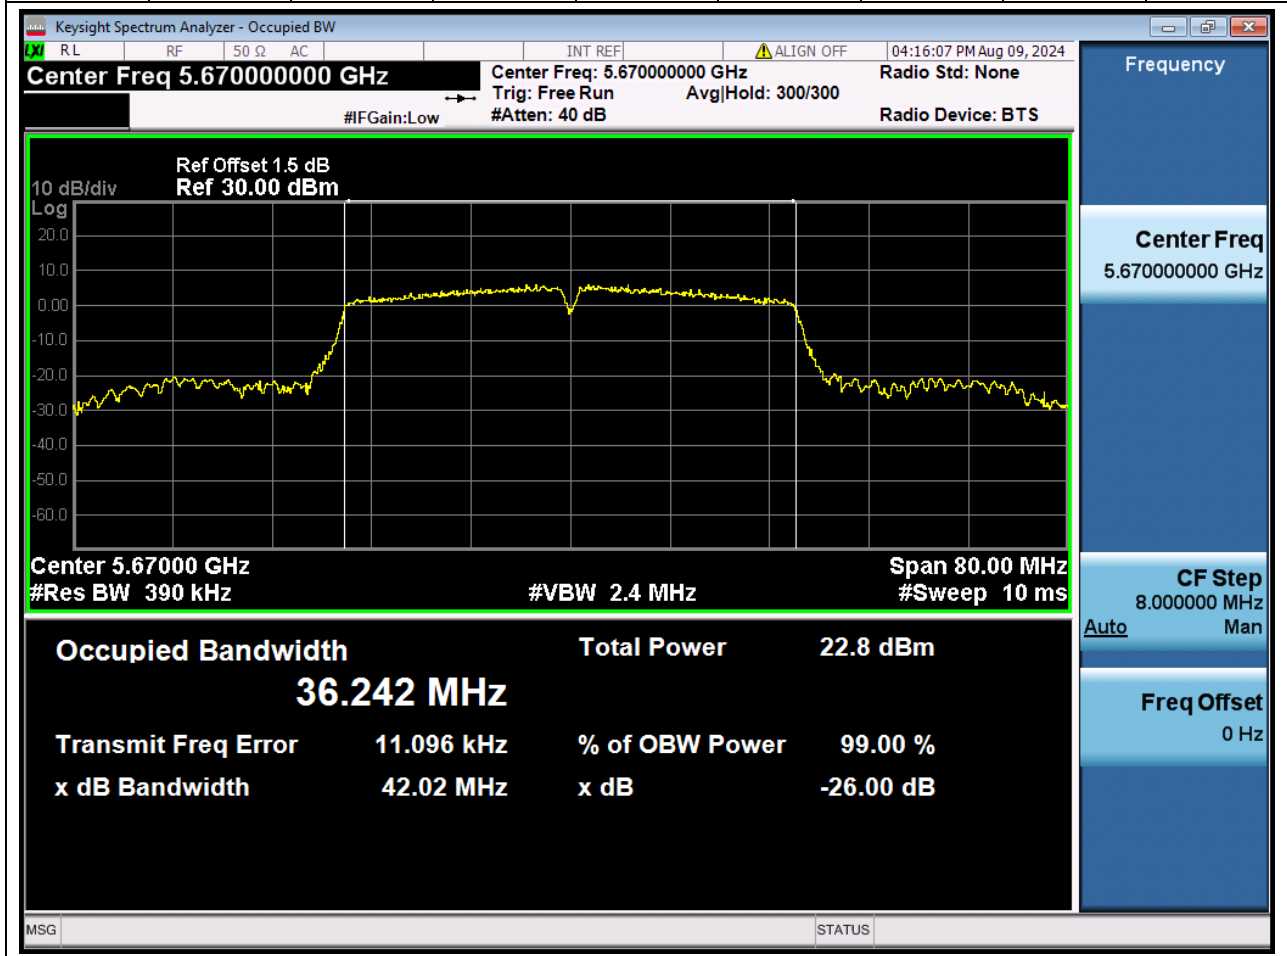

25. 802.11n_40M_U-NII-2C_H

25.1 A.2.2-99% Bandwidth(NTNV)

Center Frequency (MHz)	OBW Power (%)		RBW (MHz)	Detector	Limit (MHz)	OBW (MHz)		Verdict
5670	99		0.39	Peak	0	36.242073		Unknown