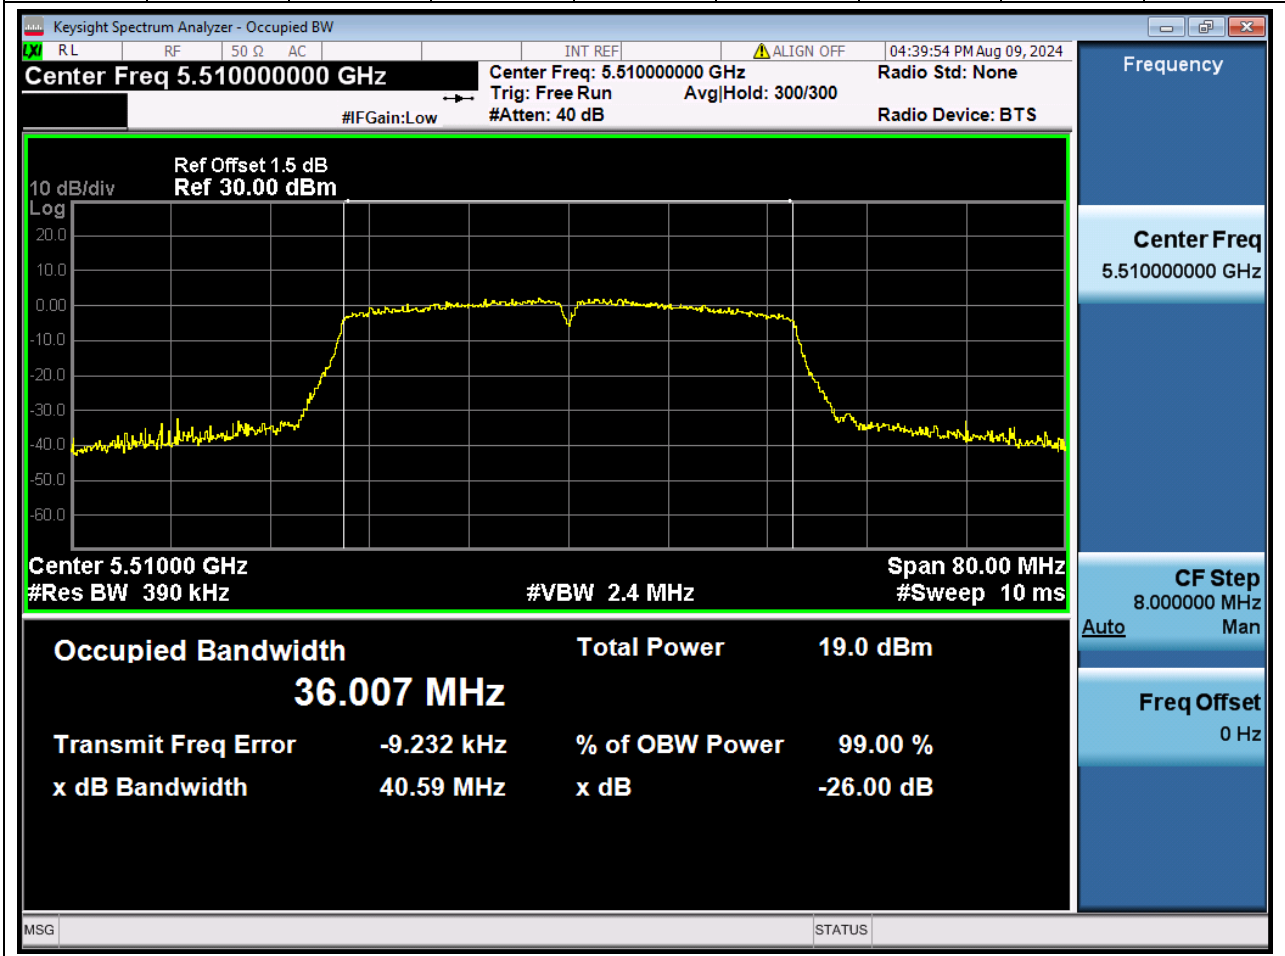

39. 802.11ac_40M_U-NII-2C_L

39.1 A.2.2-99% Bandwidth(NTNV)

Center Frequency (MHz)	OBW Power (%)	RBW (MHz)	Detector	Limit (MHz)	OBW (MHz)	Verdict
5510	99	0.39	Peak	0	36.006998	Unknown