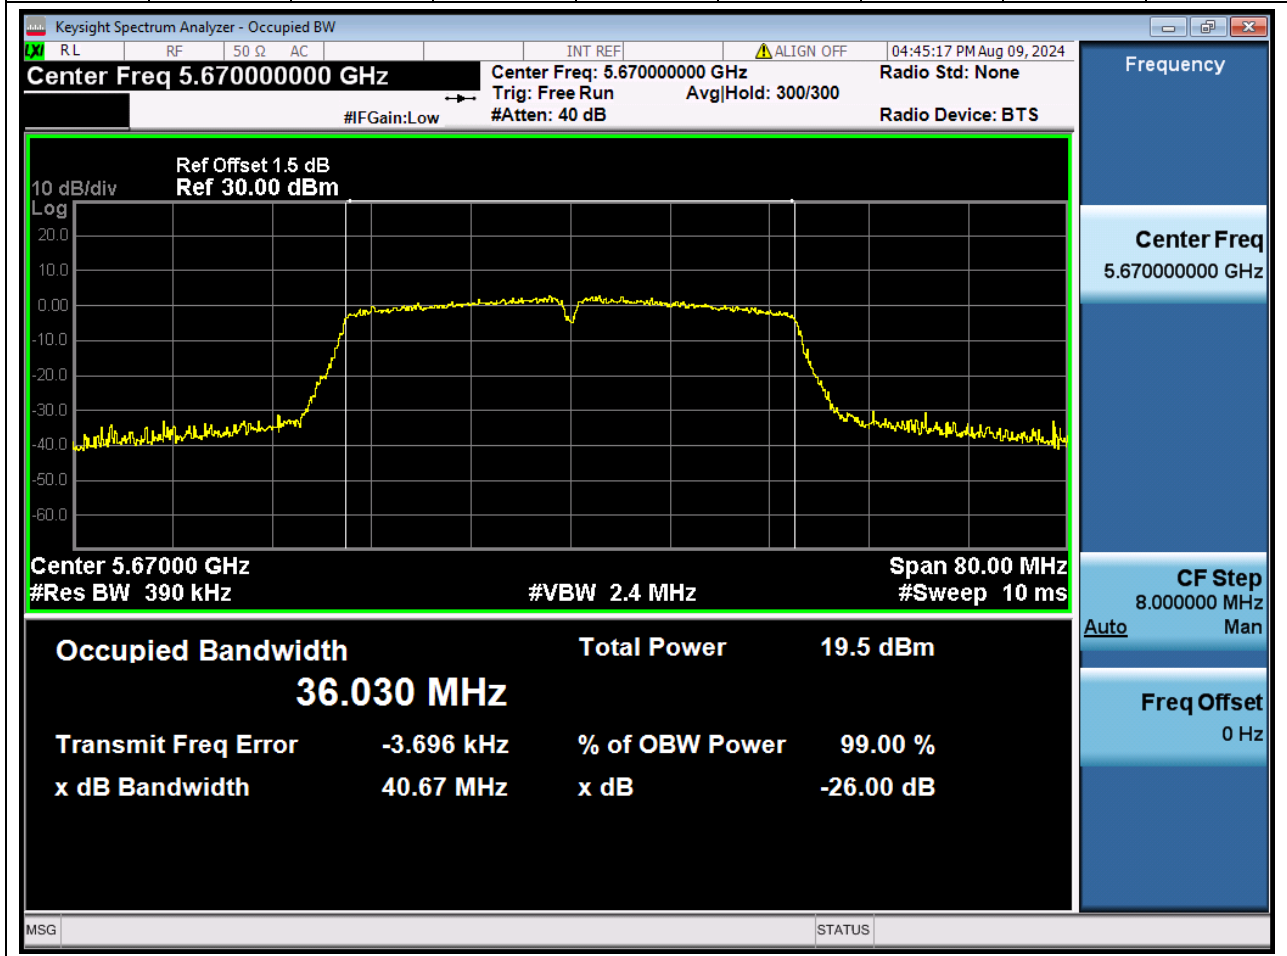

41. 802.11ac_40M_U-NII-2C_H

41.1 A.2.2-99% Bandwidth(NTNV)

Center Frequency (MHz)	OBW Power (%)	RBW (MHz)	Detector	Limit (MHz)	OBW (MHz)	Verdict
5670	99	0.39	Peak	0	36.030429	Unknown