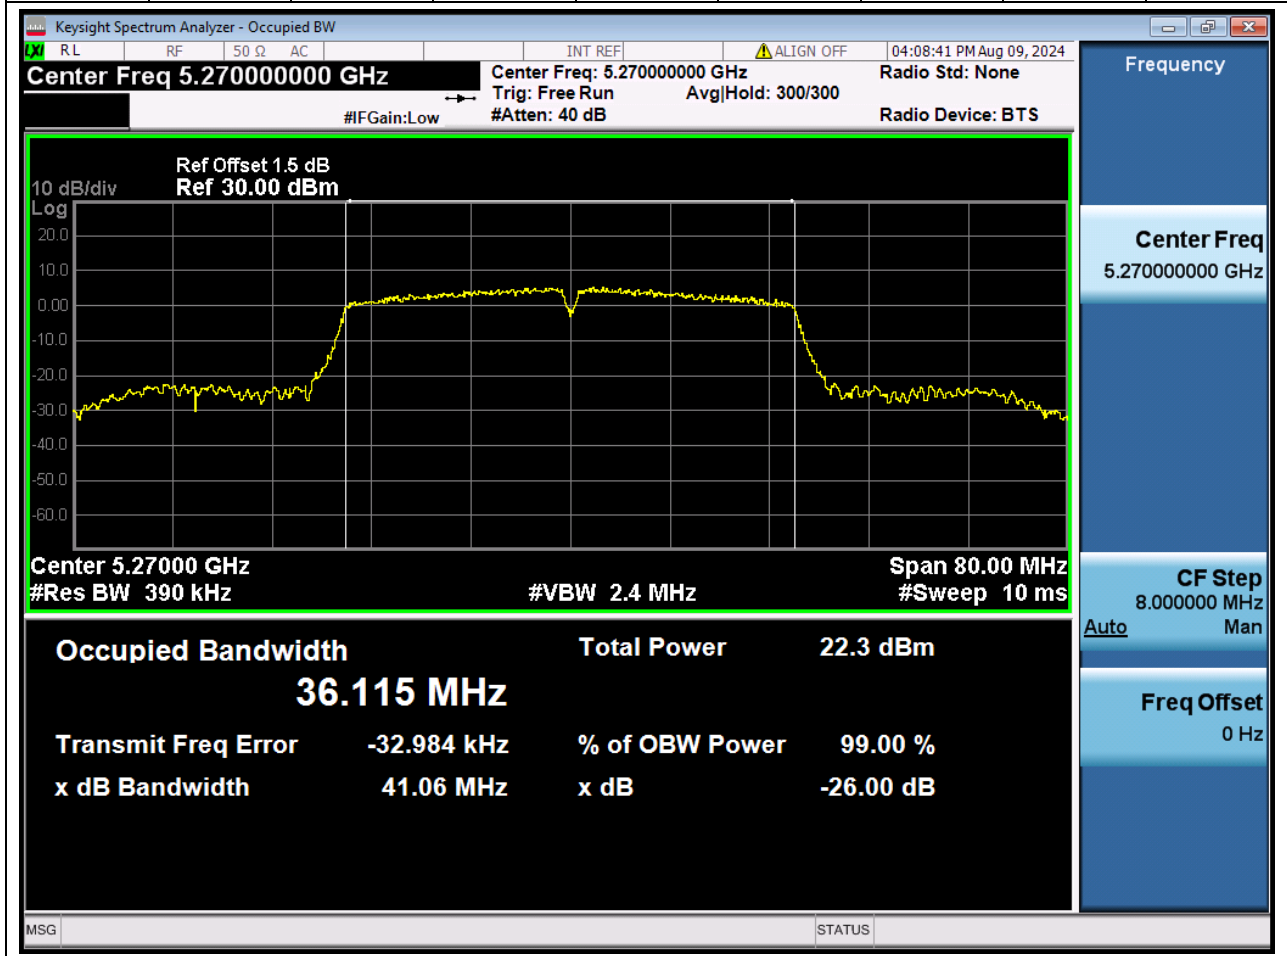

21. 802.11n_40M_U-NII-2A_L

21.1 A.2.2-99% Bandwidth(NTNV)

Center Frequency (MHz)	OBW Power (%)	RBW (MHz)	Detector	Limit (MHz)	OBW (MHz)	Verdict
5270	99	0.39	Peak	0	36.115095	Unknown