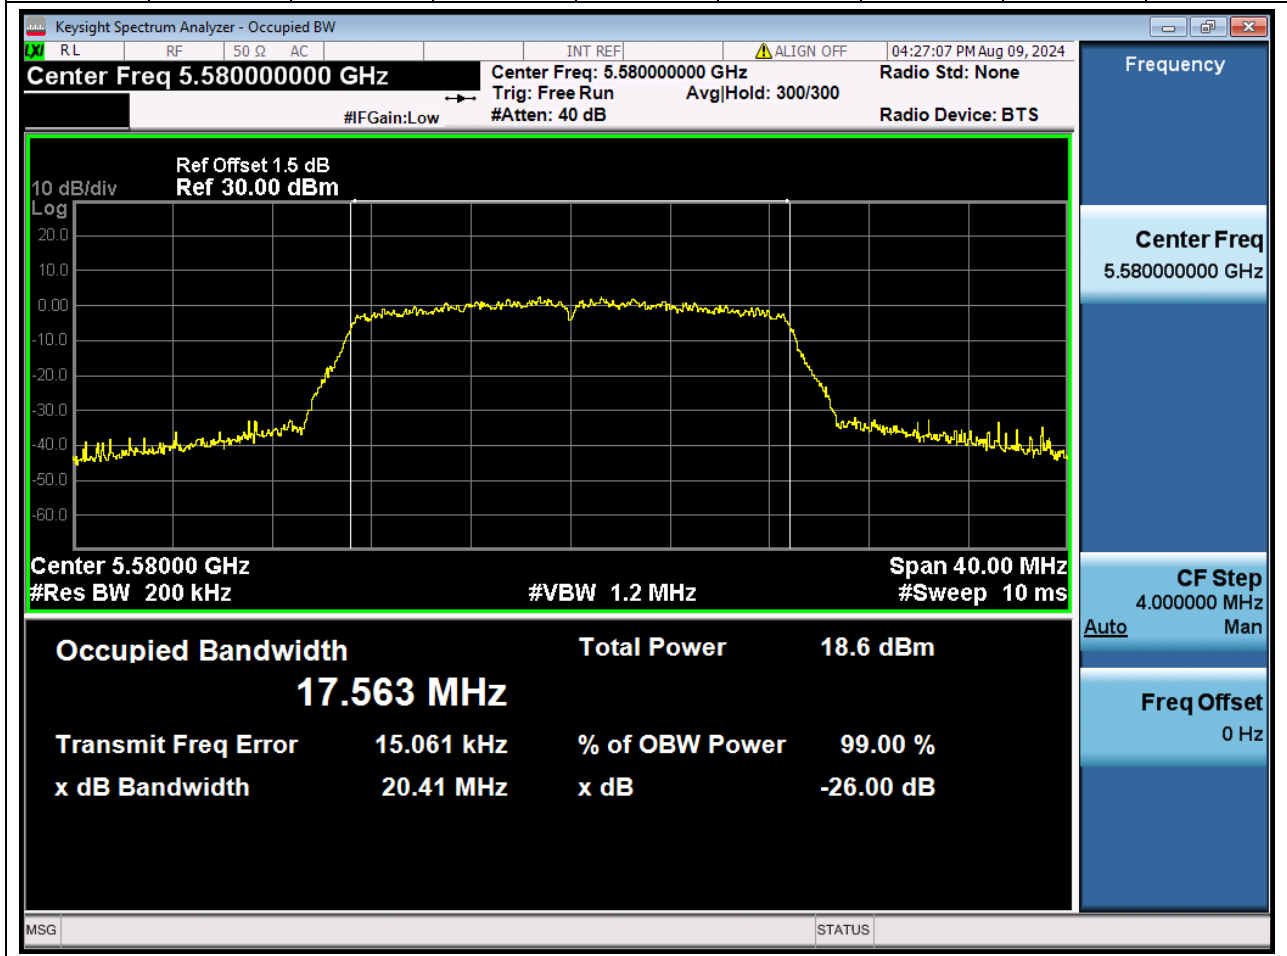

33. 802.11ac_20M_U-NII-2C_M

33.1 A.2.2-99% Bandwidth(NTNV)

Center Frequency (MHz)	OBW Power (%)		RBW (MHz)	Detector	Limit (MHz)	OBW (MHz)		Verdict
5580	99		0.2	Peak	0	17.563304		Unknown