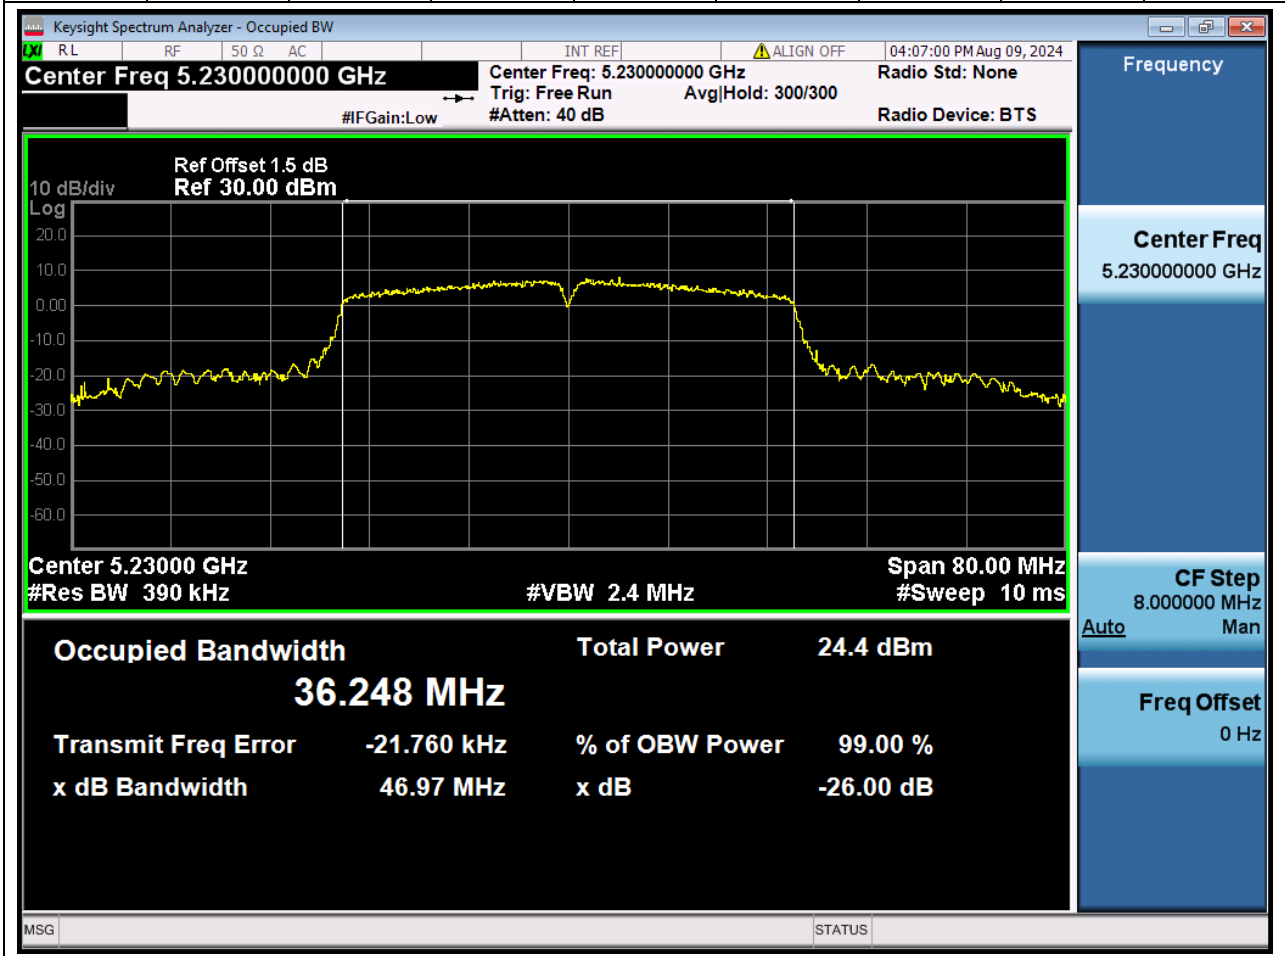

20. 802.11n_40M_U-NII-1_H

20.1 A.2.2-99% Bandwidth(NTNV)

Center Frequency (MHz)	OBW Power (%)	RBW (MHz)	Detector	Limit (MHz)	OBW (MHz)	Verdict
5230	99	0.39	Peak	0	36.247932	Unknown