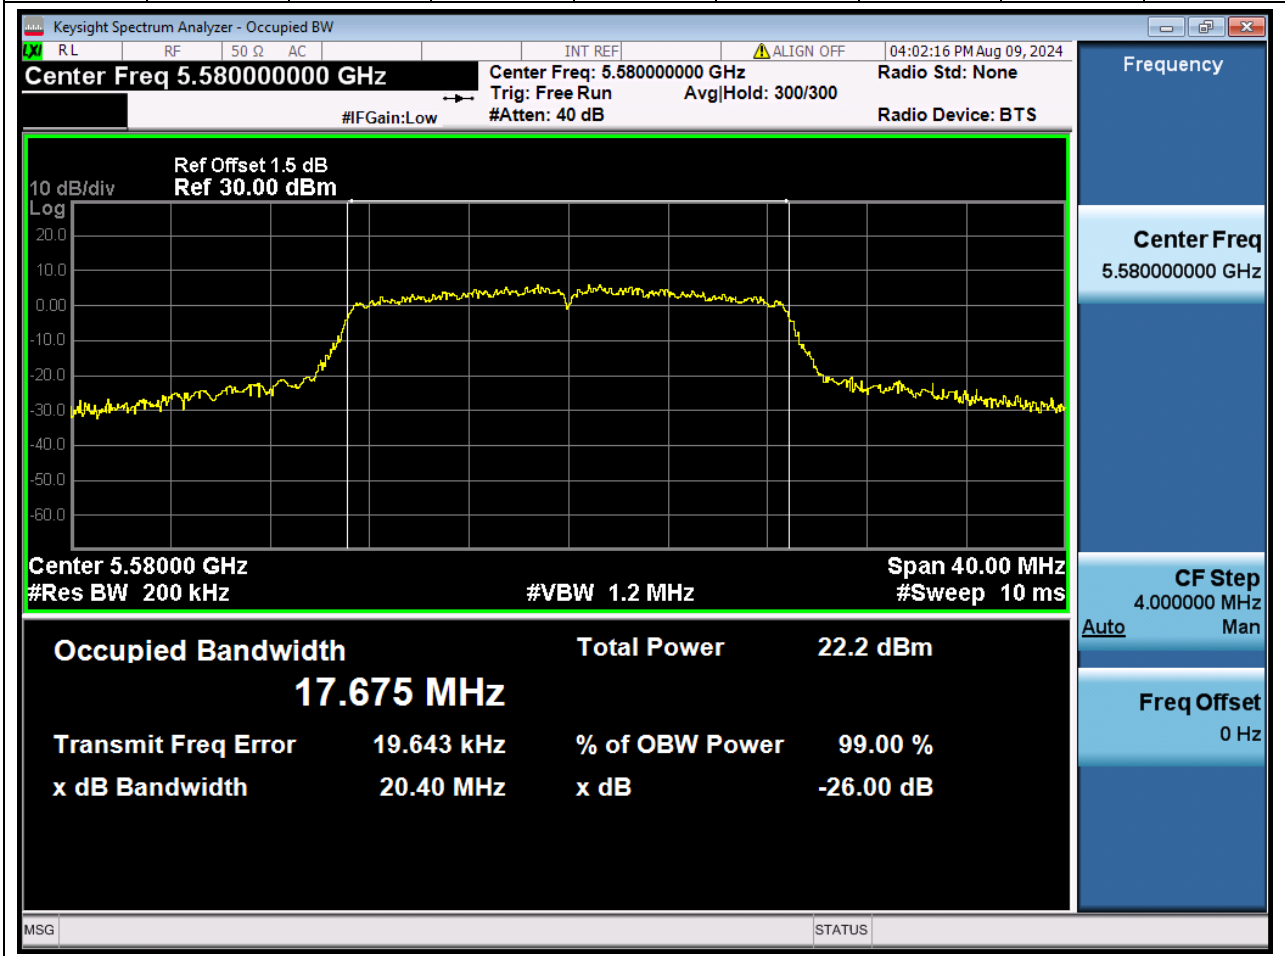

17. 802.11n_20M_U-NII-2C_M

17.1 A.2.2-99% Bandwidth(NTNV)

Center Frequency (MHz)	OBW Power (%)	RBW (MHz)	Detector	Limit (MHz)	OBW (MHz)	Verdict
5580	99	0.2	Peak	0	17.675184	Unknown