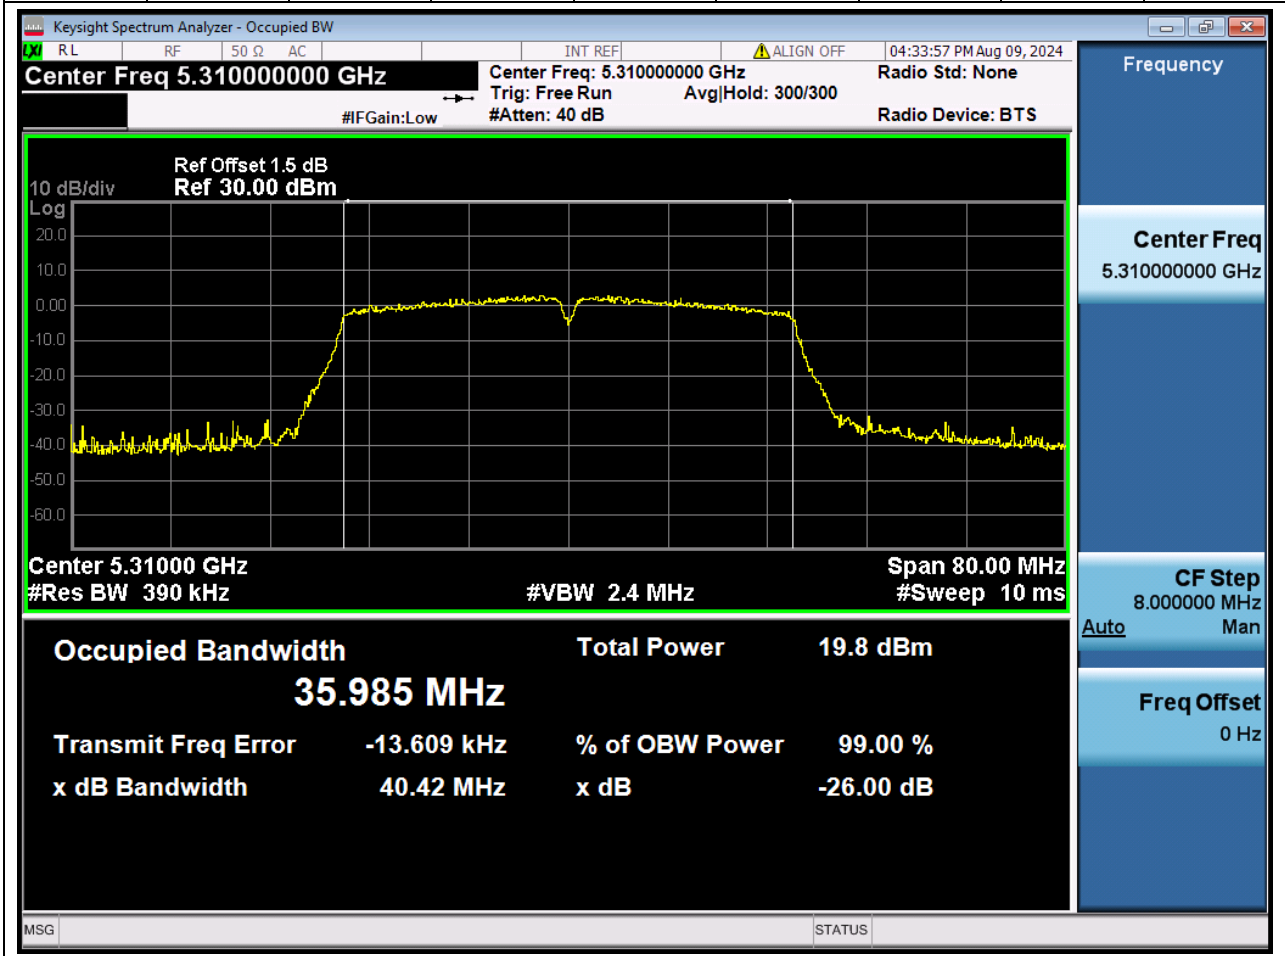

38. 802.11ac_40M_U-NII-2A_H

38.1 A.2.2-99% Bandwidth(NTNV)

Center Frequency (MHz)	OBW Power (%)		RBW (MHz)	Detector	Limit (MHz)	OBW (MHz)		Verdict
5310	99		0.39	Peak	0	35.985476		Unknown