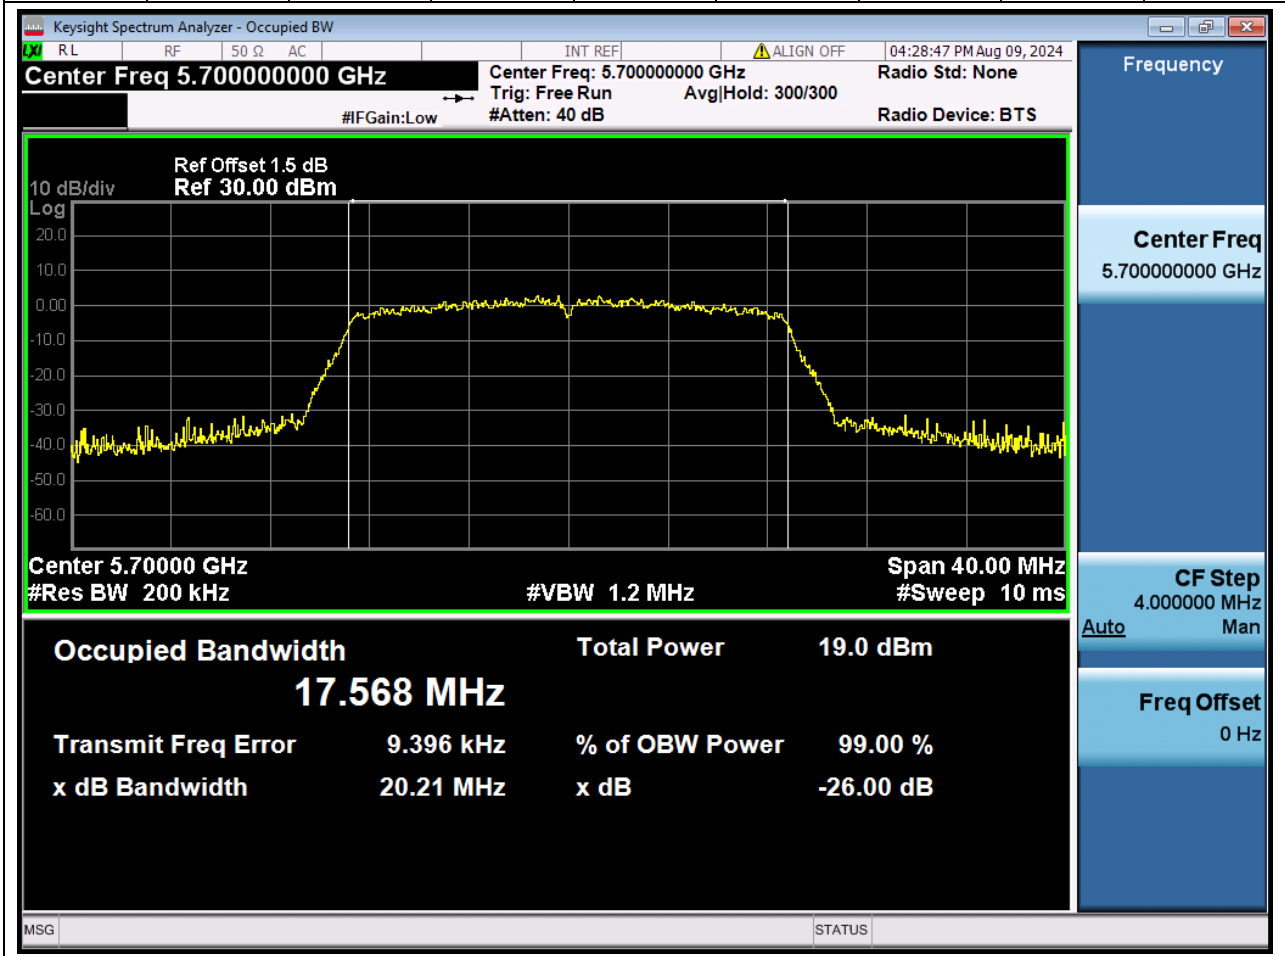

34. 802.11ac_20M_U-NII-2C_H

34.1 A.2.2-99% Bandwidth(NTNV)

Center Frequency (MHz)	OBW Power (%)	RBW (MHz)	Detector	Limit (MHz)	OBW (MHz)	Verdict
5700	99	0.2	Peak	0	17.568411	Unknown