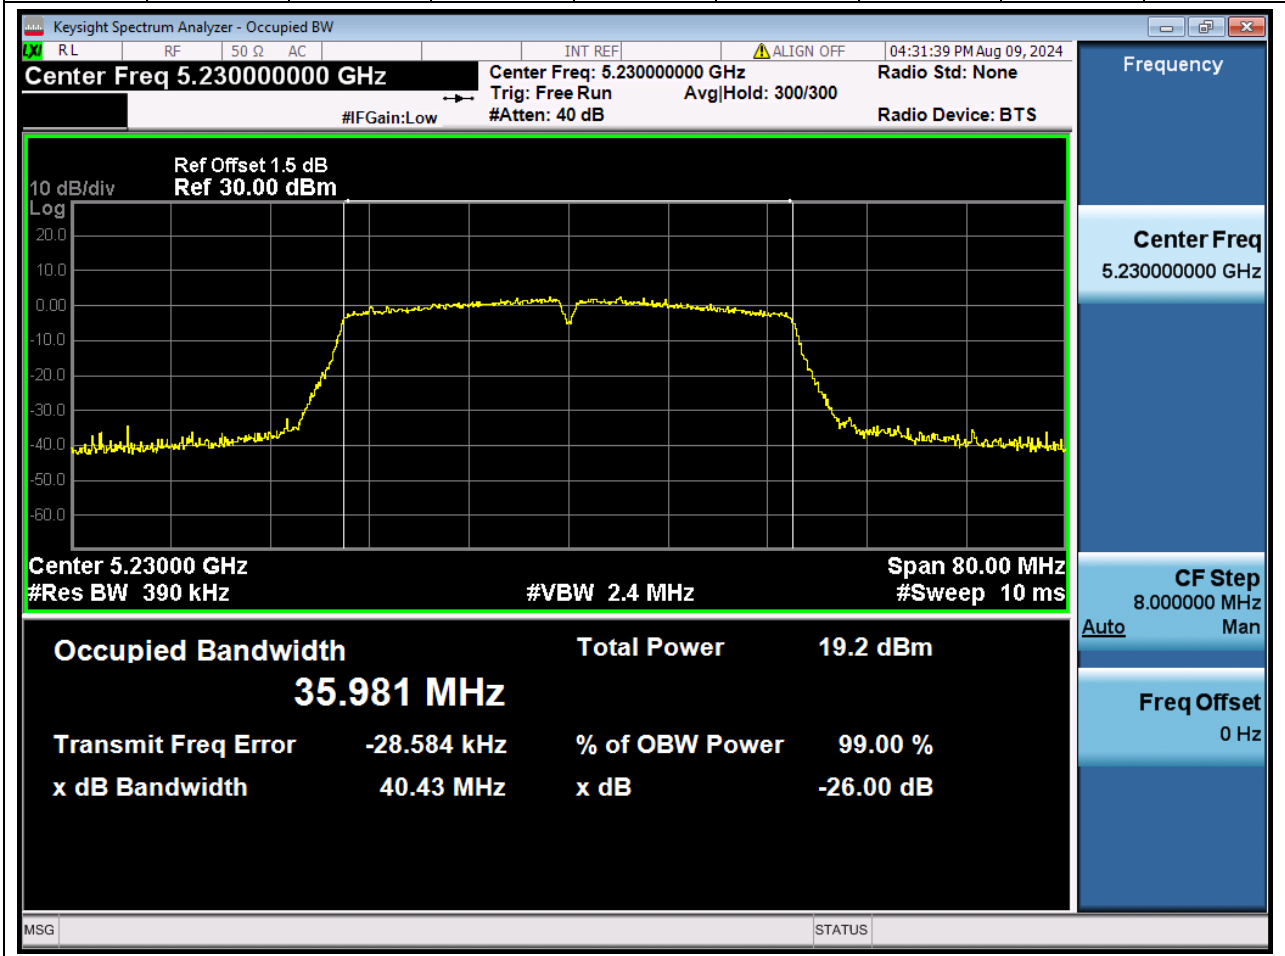

36. 802.11ac_40M_U-NII-1_H

36.1 A.2.2-99% Bandwidth(NTNV)

Center Frequency (MHz)	OBW Power (%)		RBW (MHz)	Detector	Limit (MHz)	OBW (MHz)		Verdict
5230	99		0.39	Peak	0	35.980844		Unknown