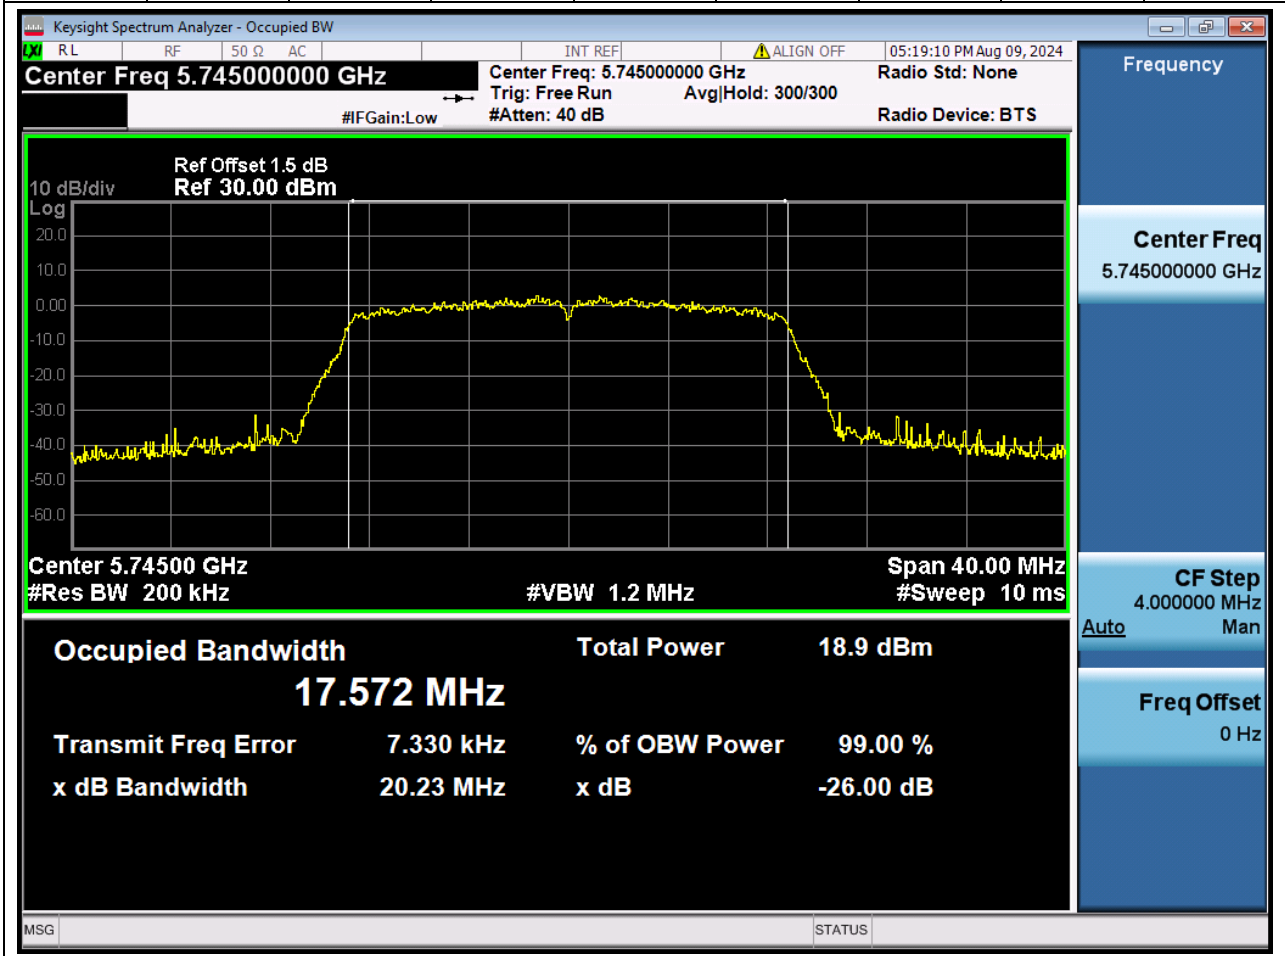

54. 802.11ac_20M_U-NII-3_L

54.1 A.2.2-99% Bandwidth(NTNV)

Center Frequency (MHz)	OBW Power (%)		RBW (MHz)	Detector	Limit (MHz)	OBW (MHz)		Verdict
5745	99		0.2	Peak	0	17.571594		Unknown