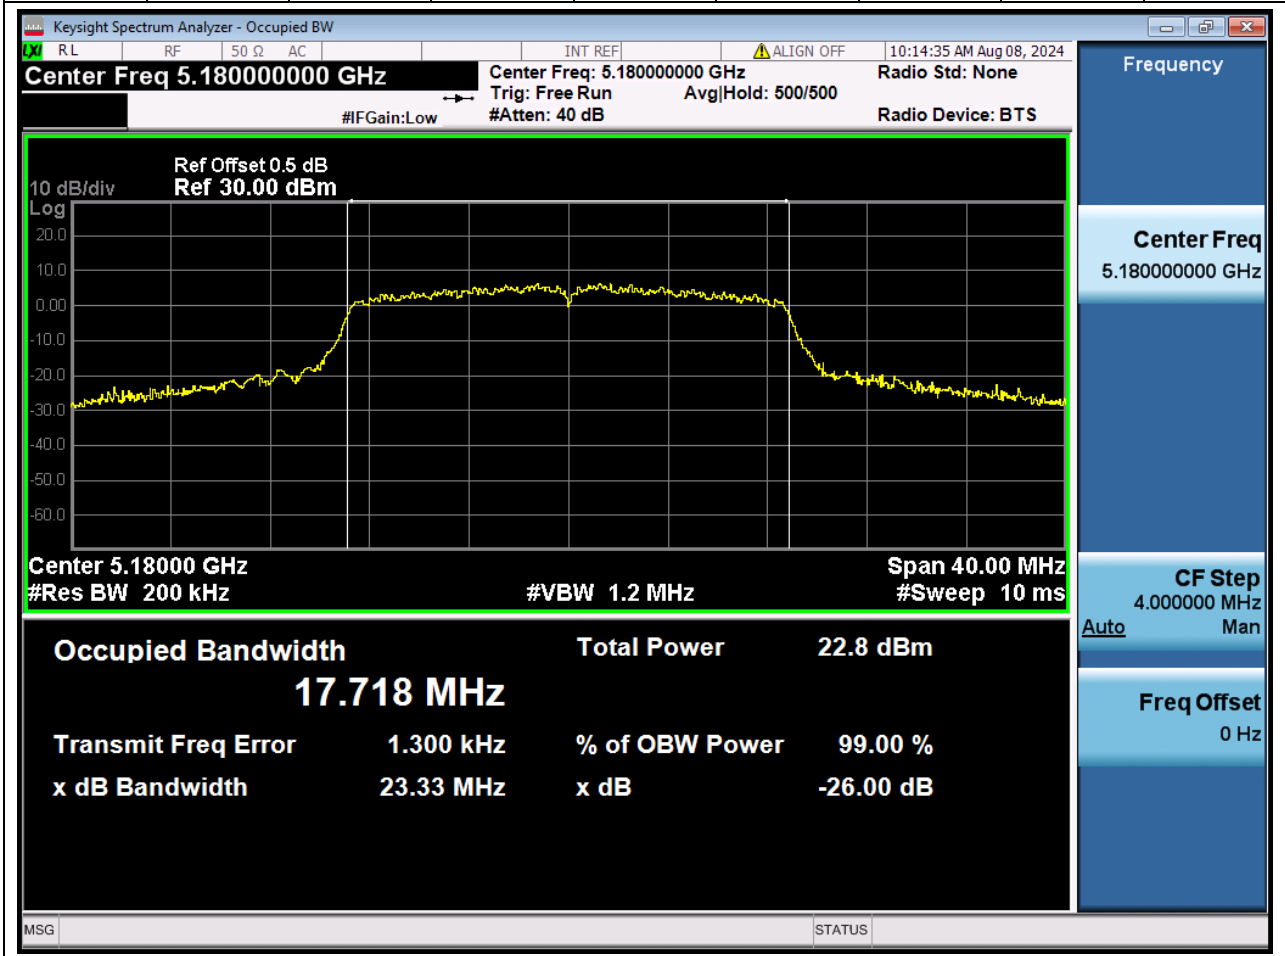

10. 802.11n_20M_U-NII-1_L_ANT1

10.1 A.2.2-99% Bandwidth(NTNV)

Center Frequency (MHz)	OBW Power (%)		RBW (MHz)	Detector	Limit (MHz)	OBW (MHz)		Verdict
5180	99		0.2	Peak	0	17.71825		Unknown