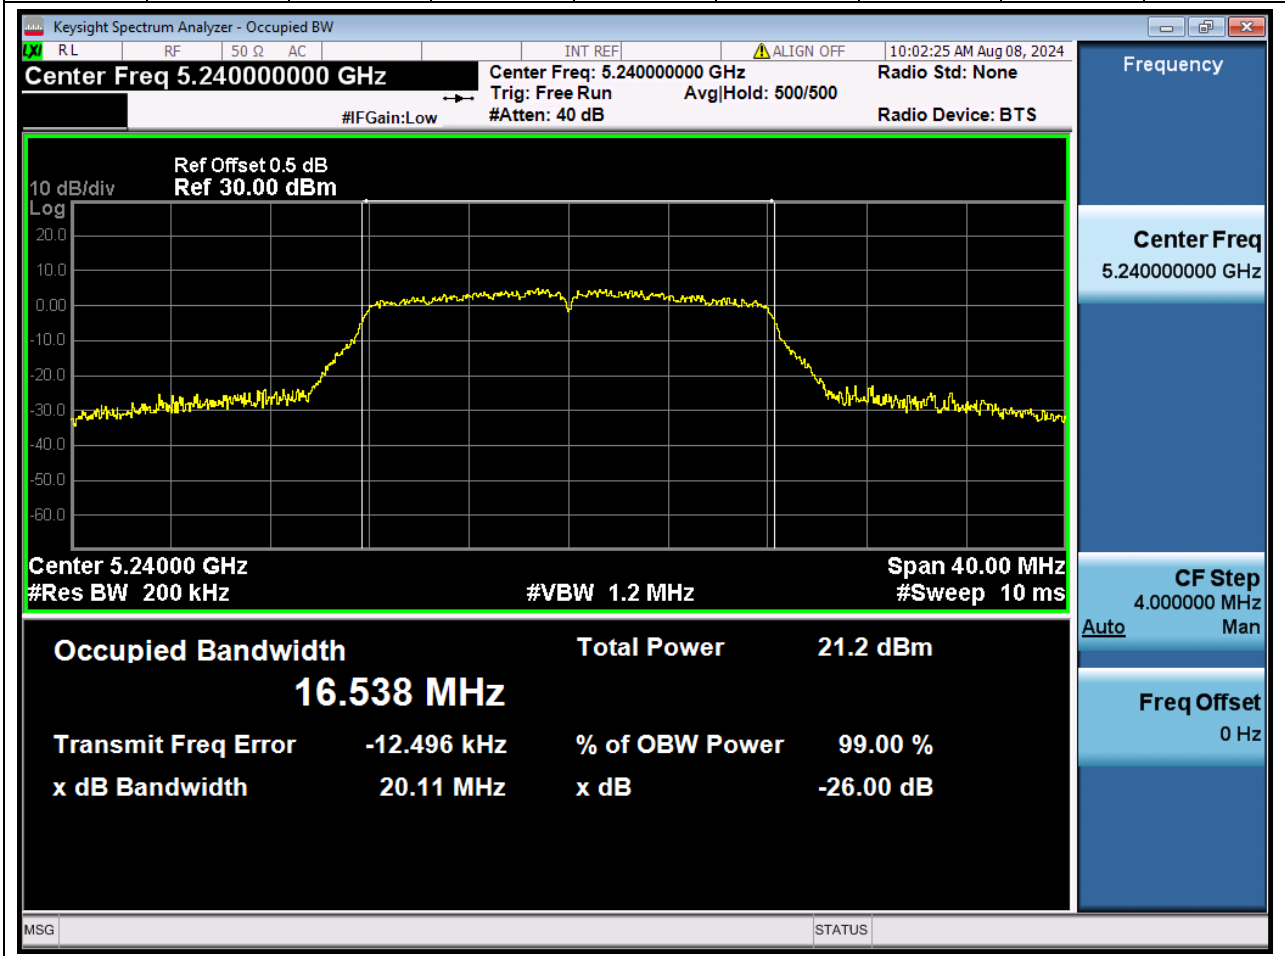

3. 802.11a_20M_U-NII-1_H_ANT1

3.1 A.2.2-99% Bandwidth(NTNV)

Center Frequency (MHz)	OBW Power (%)	RBW (MHz)	Detector	Limit (MHz)	OBW (MHz)	Verdict
5240	99	0.2	Peak	0	16.538089	Unknown