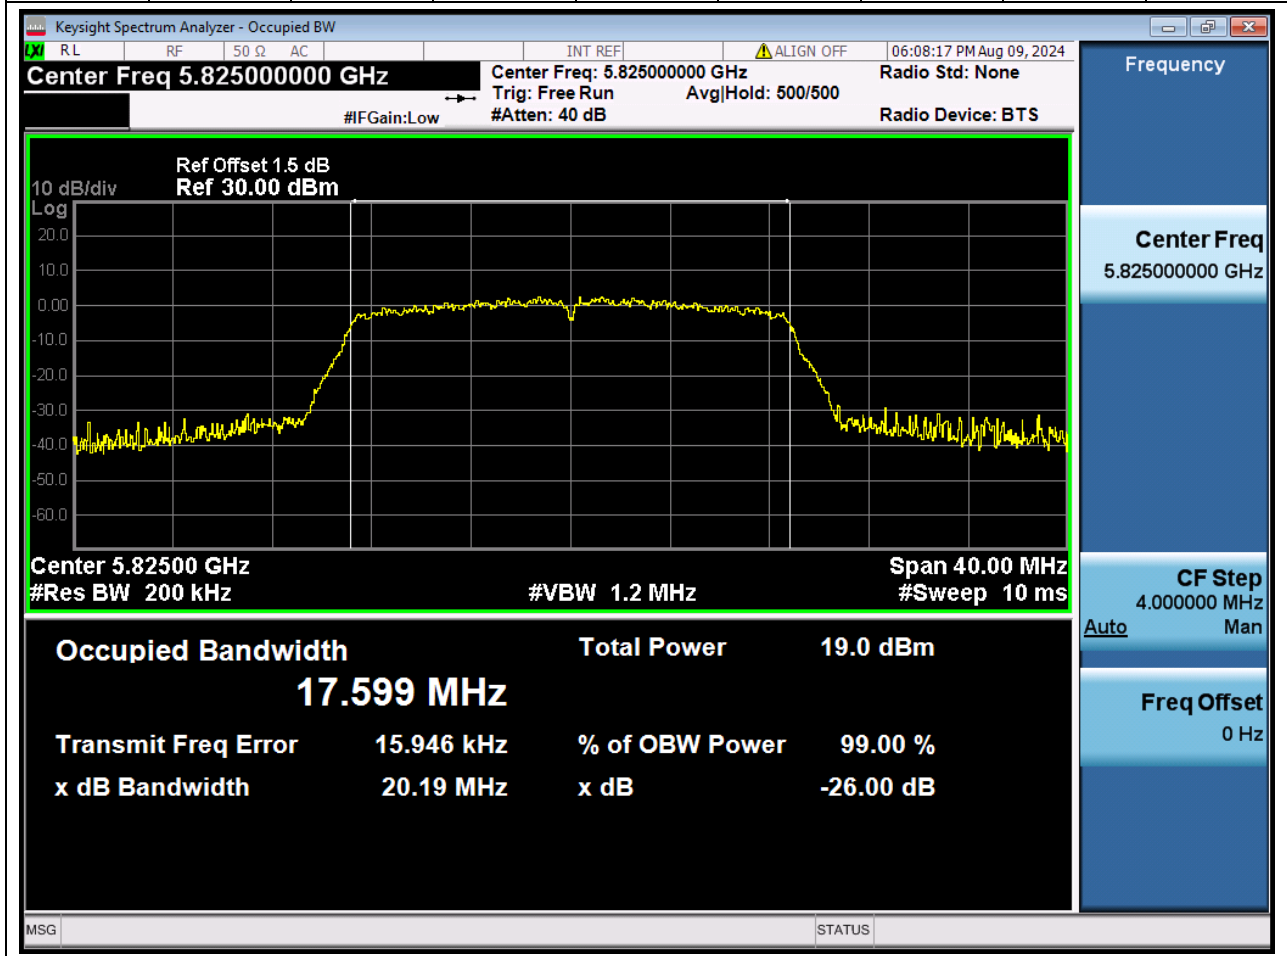

56. 802.11ac_20M_U-NII-3_H

56.1 A.2.2-99% Bandwidth(NTNV)

Center Frequency (MHz)	OBW Power (%)	RBW (MHz)	Detector	Limit (MHz)	OBW (MHz)	Verdict
5825	99	0.2	Peak	0	17.598751	Unknown