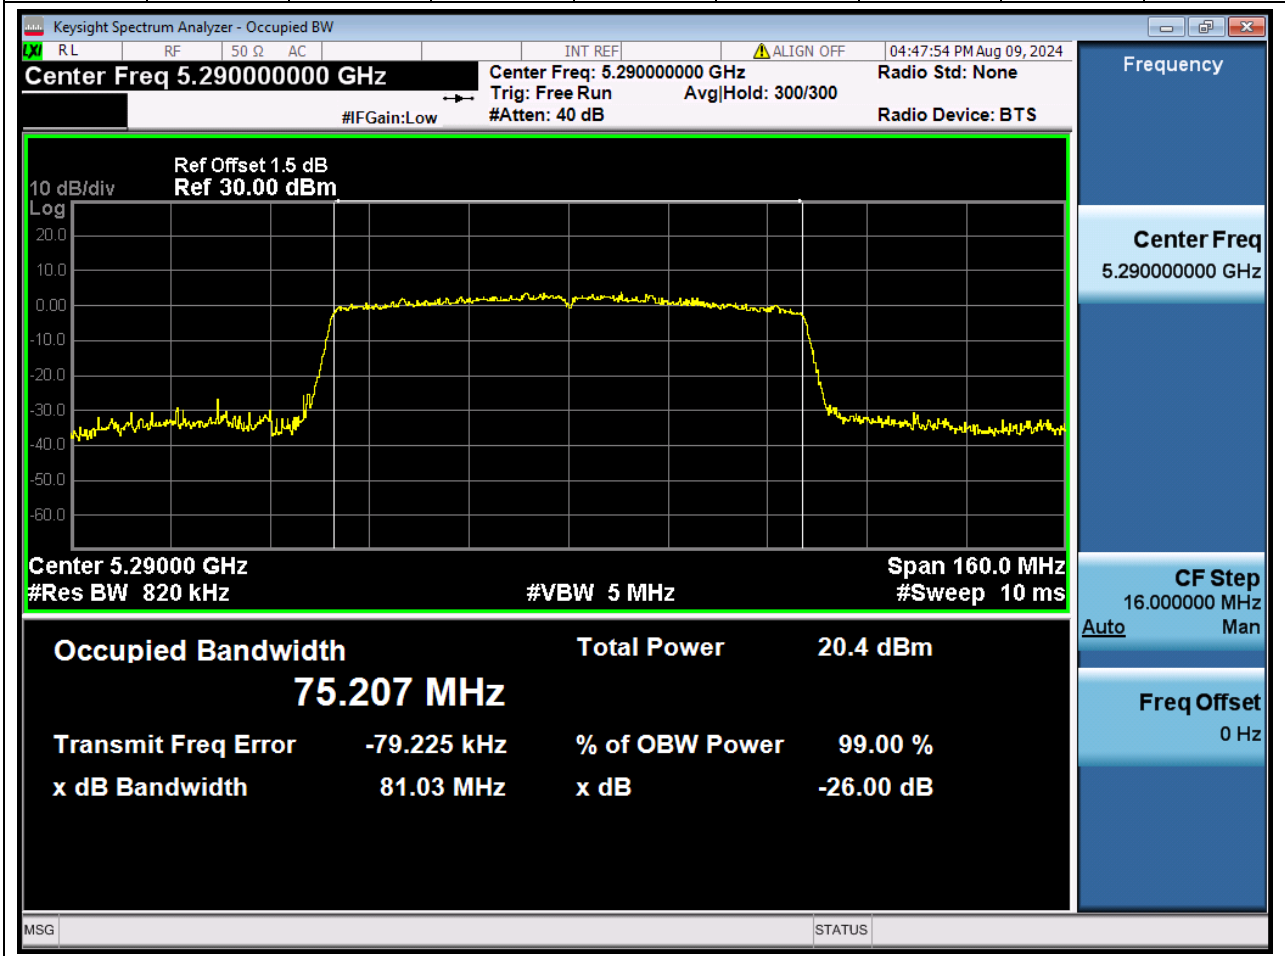

43. 802.11ac_80M_U-NII-2A_M

43.1 A.2.2-99% Bandwidth(NTNV)

Center Frequency (MHz)	OBW Power (%)	RBW (MHz)	Detector	Limit (MHz)	OBW (MHz)	Verdict
5290	99	0.82	Peak	0	75.206569	Unknown