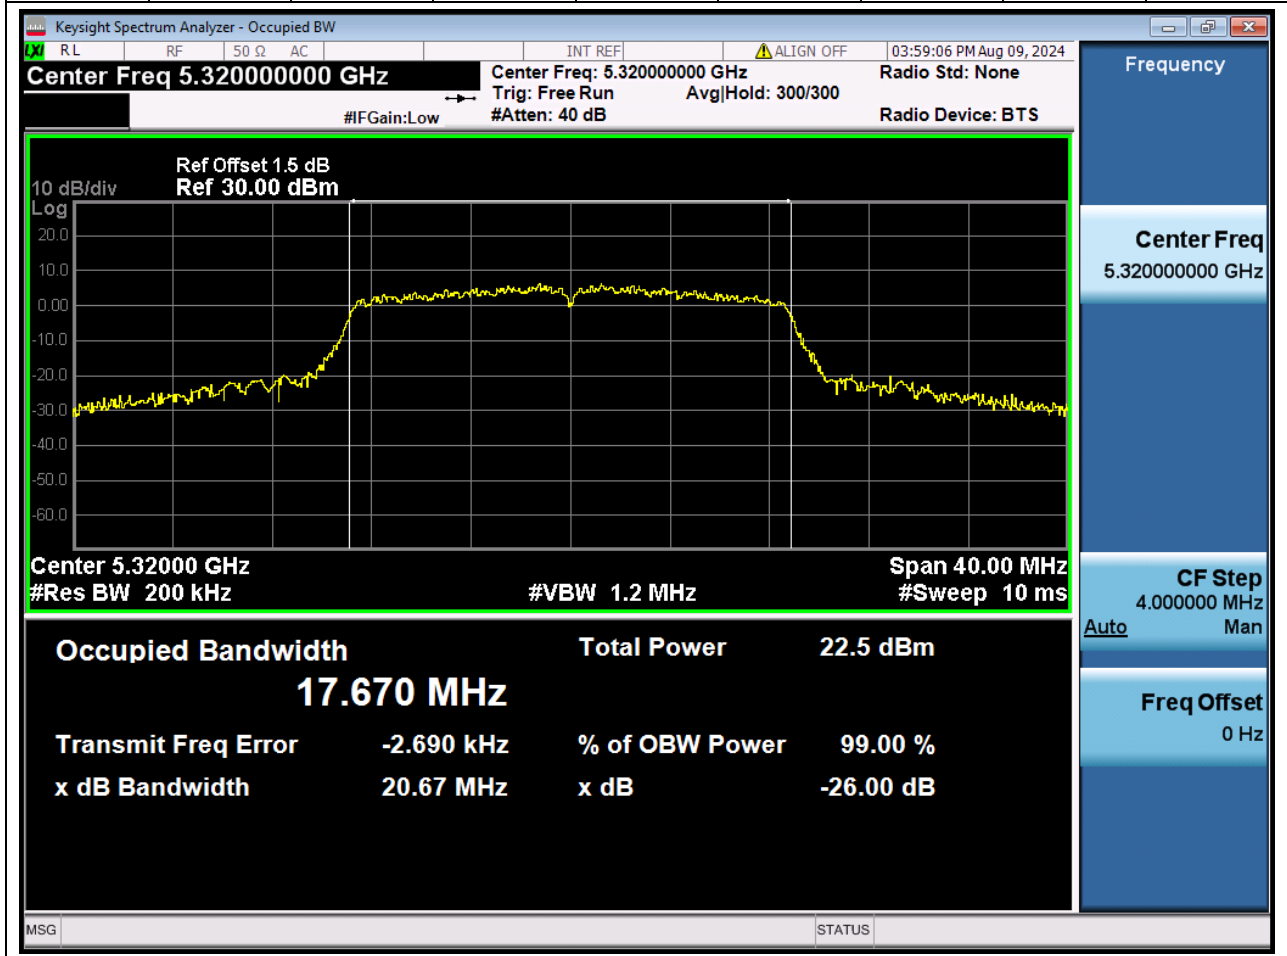

15. 802.11n_20M_U-NII-2A_H

15.1 A.2.2-99% Bandwidth(NTNV)

Center Frequency (MHz)	OBW Power (%)		RBW (MHz)	Detector	Limit (MHz)	OBW (MHz)		Verdict
5320	99		0.2	Peak	0	17.670426		Unknow