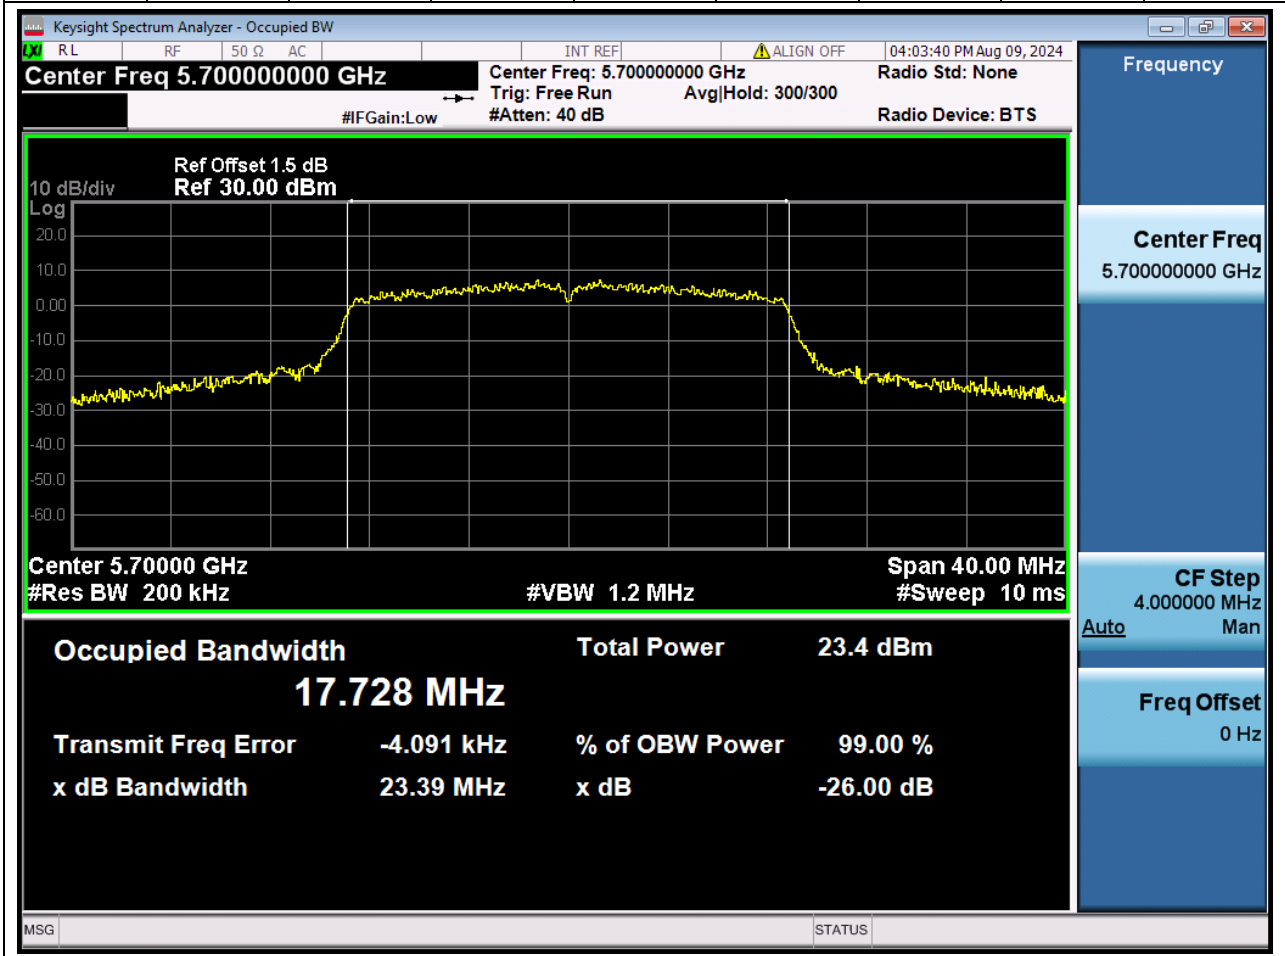

18. 802.11n_20M_U-NII-2C_H

18.1 A.2.2-99% Bandwidth(NTNV)

Center Frequency (MHz)	OBW Power (%)	RBW (MHz)	Detector	Limit (MHz)	OBW (MHz)	Verdict
5700	99	0.2	Peak	0	17.728027	Unknown