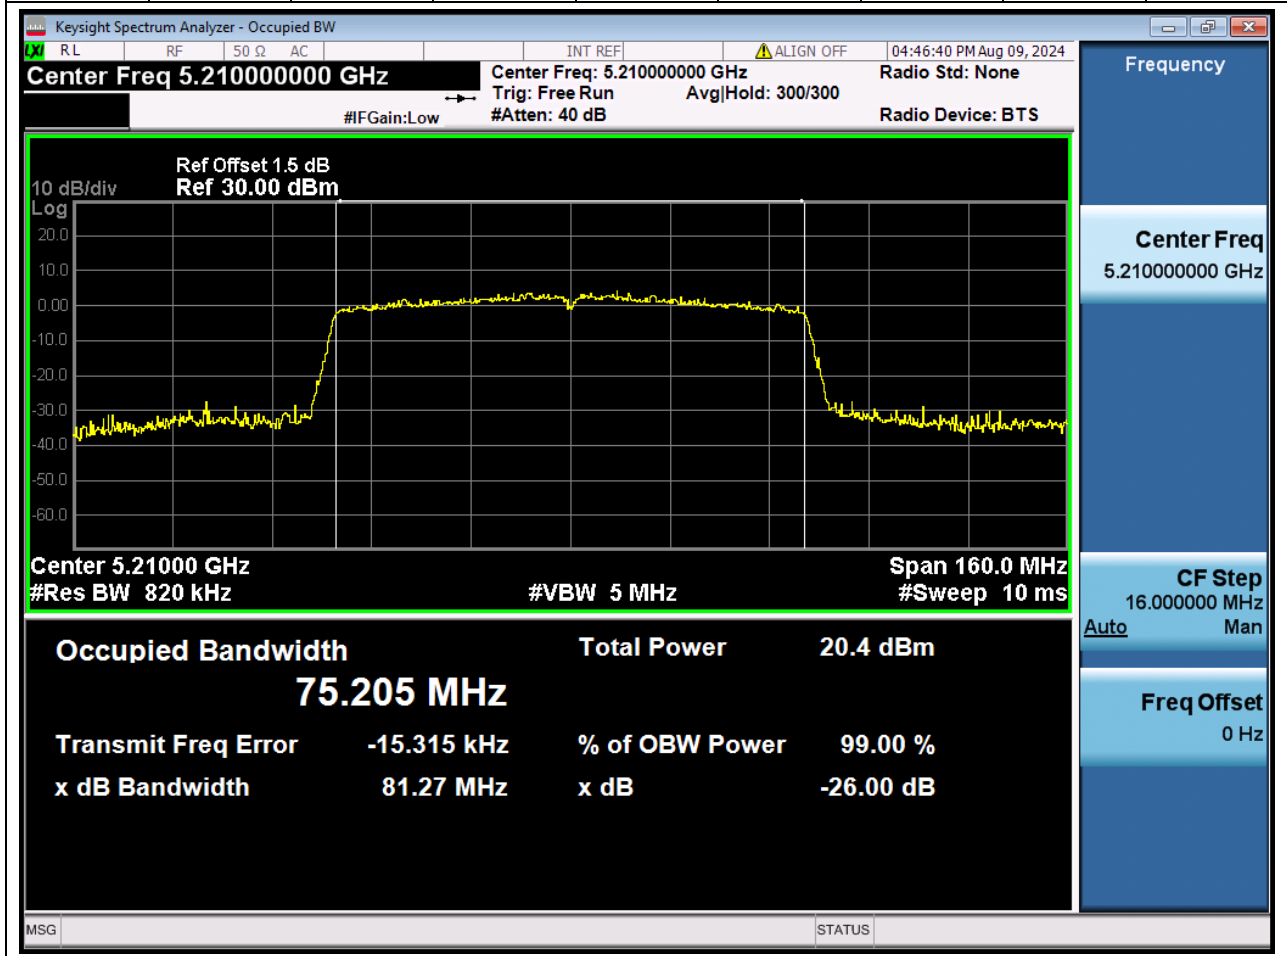

42. 802.11ac_80M_U-NII-1_M

42.1 A.2.2-99% Bandwidth(NTNV)

Center Frequency (MHz)	OBW Power (%)		RBW (MHz)	Detector	Limit (MHz)	OBW (MHz)		Verdict
5210	99		0.82	Peak	0	75.204871		Unknown