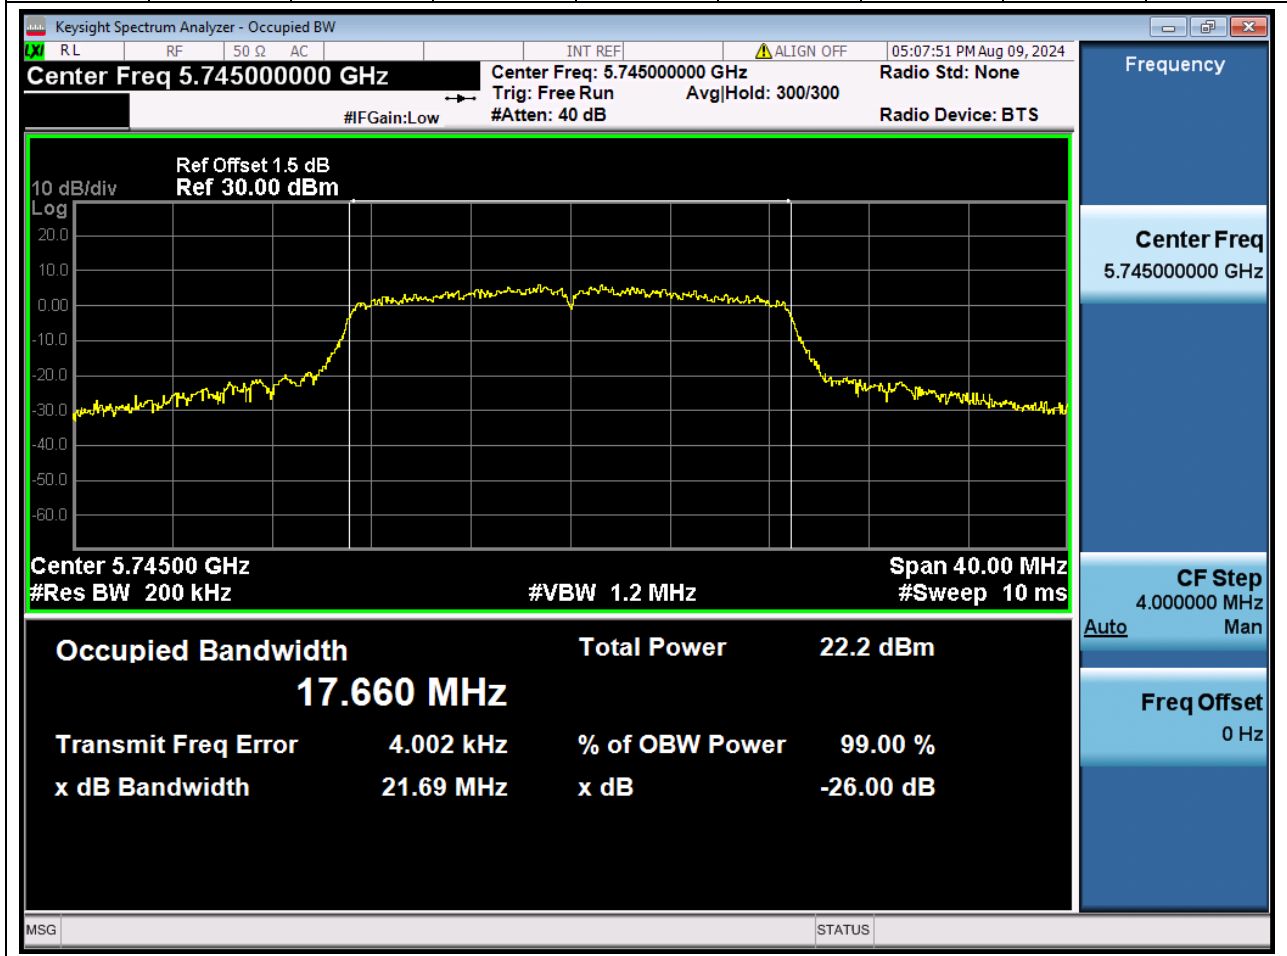

49. 802.11n_20M_U-NII-3_L

49.1 A.2.2-99% Bandwidth(NTNV)

Center Frequency (MHz)	OBW Power (%)		RBW (MHz)	Detector	Limit (MHz)	OBW (MHz)		Verdict
5745	99		0.2	Peak	0	17.659947		Unknown