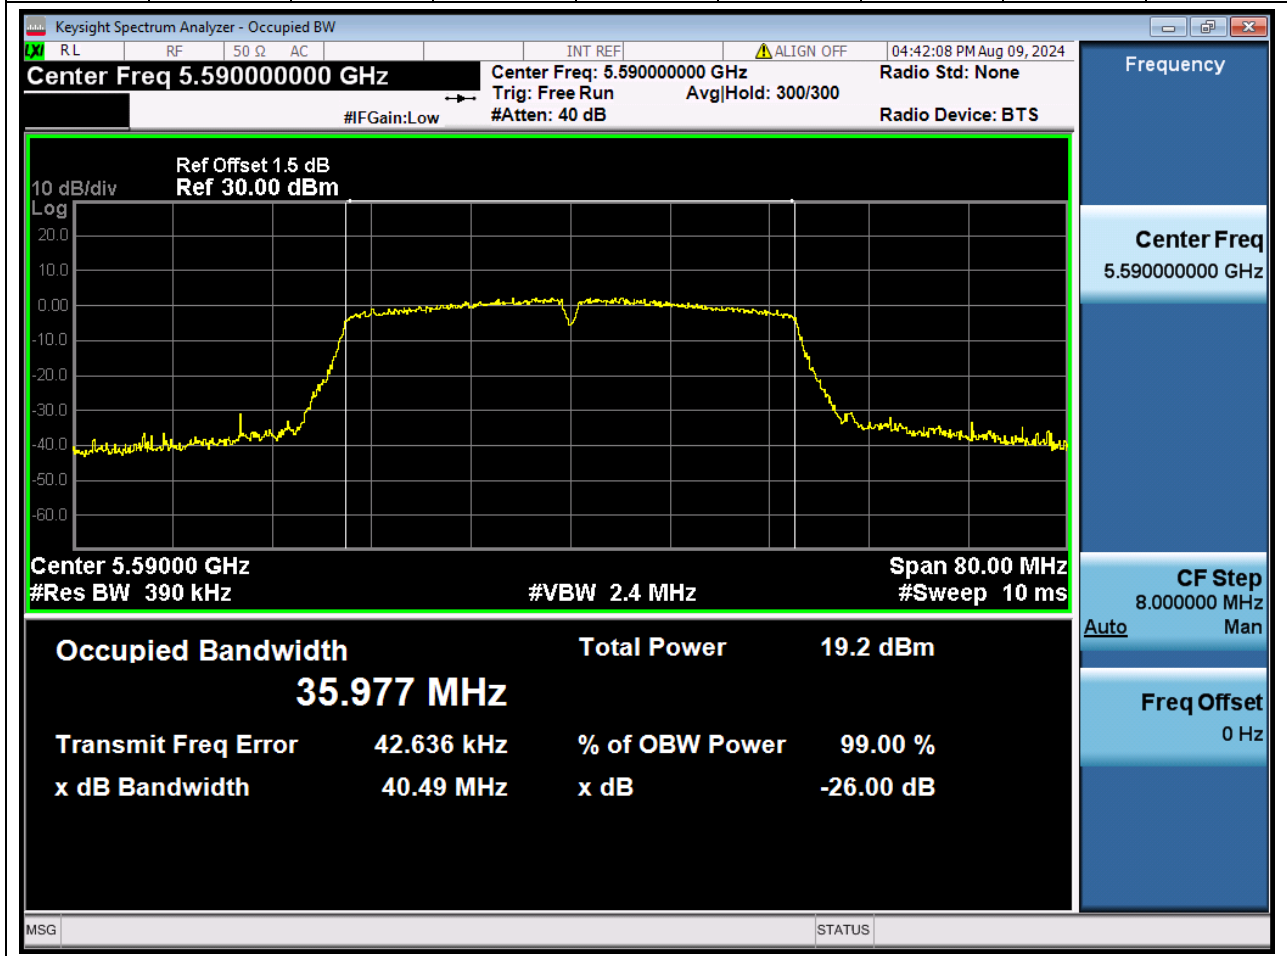

40. 802.11ac_40M_U-NII-2C_M

40.1 A.2.2-99% Bandwidth(NTNV)

Center Frequency (MHz)	OBW Power (%)	RBW (MHz)	Detector	Limit (MHz)	OBW (MHz)	Verdict
5590	99	0.39	Peak	0	35.977067	Unknown