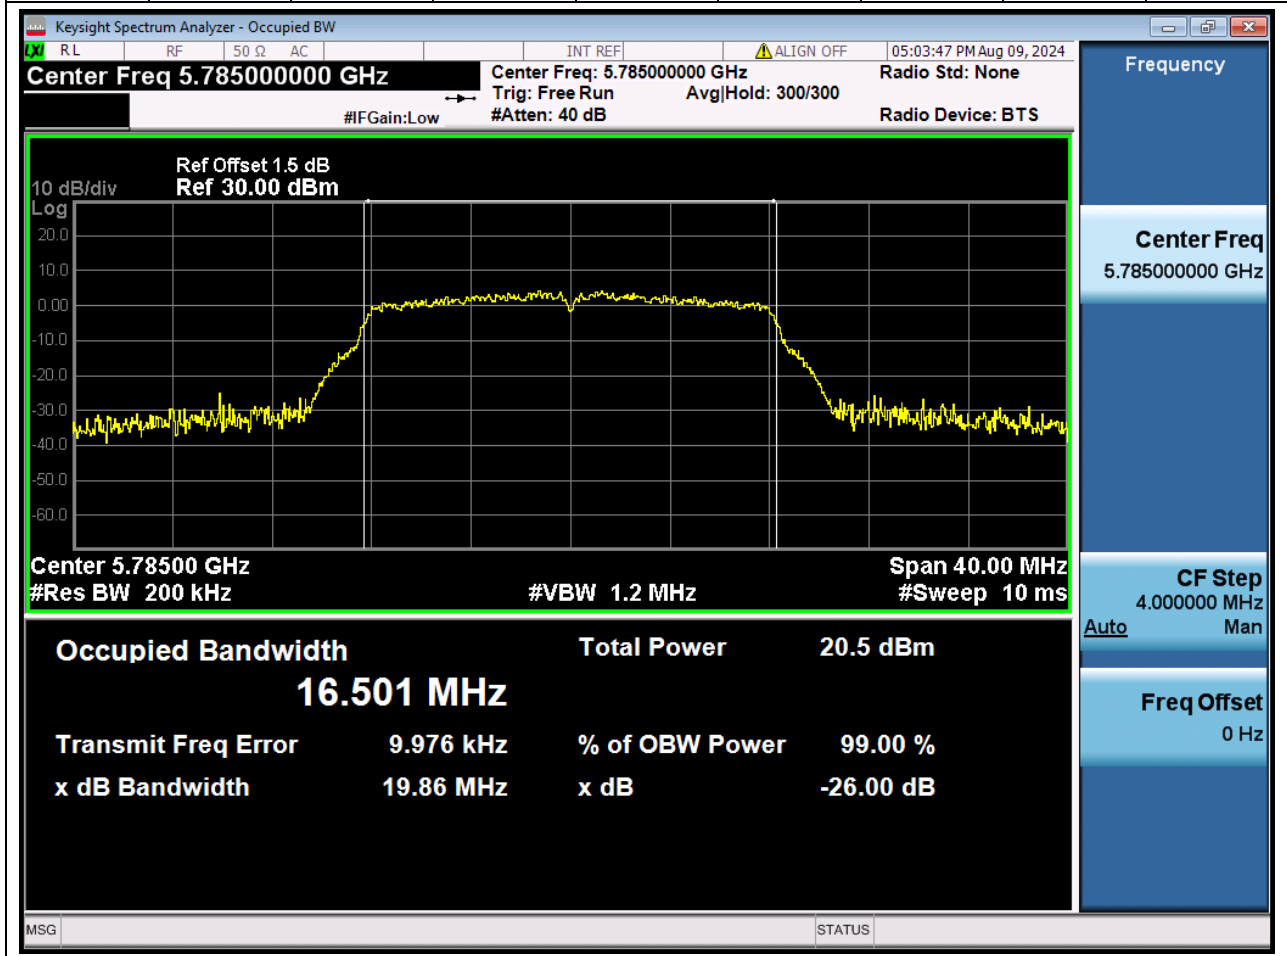

47. 802.11a_20M_U-NII-3_M

47.1 A.2.2-99% Bandwidth(NTNV)

Center Frequency (MHz)	OBW Power (%)	RBW (MHz)	Detector	Limit (MHz)	OBW (MHz)	Verdict
5785	99	0.2	Peak	0	16.500614	Unknown