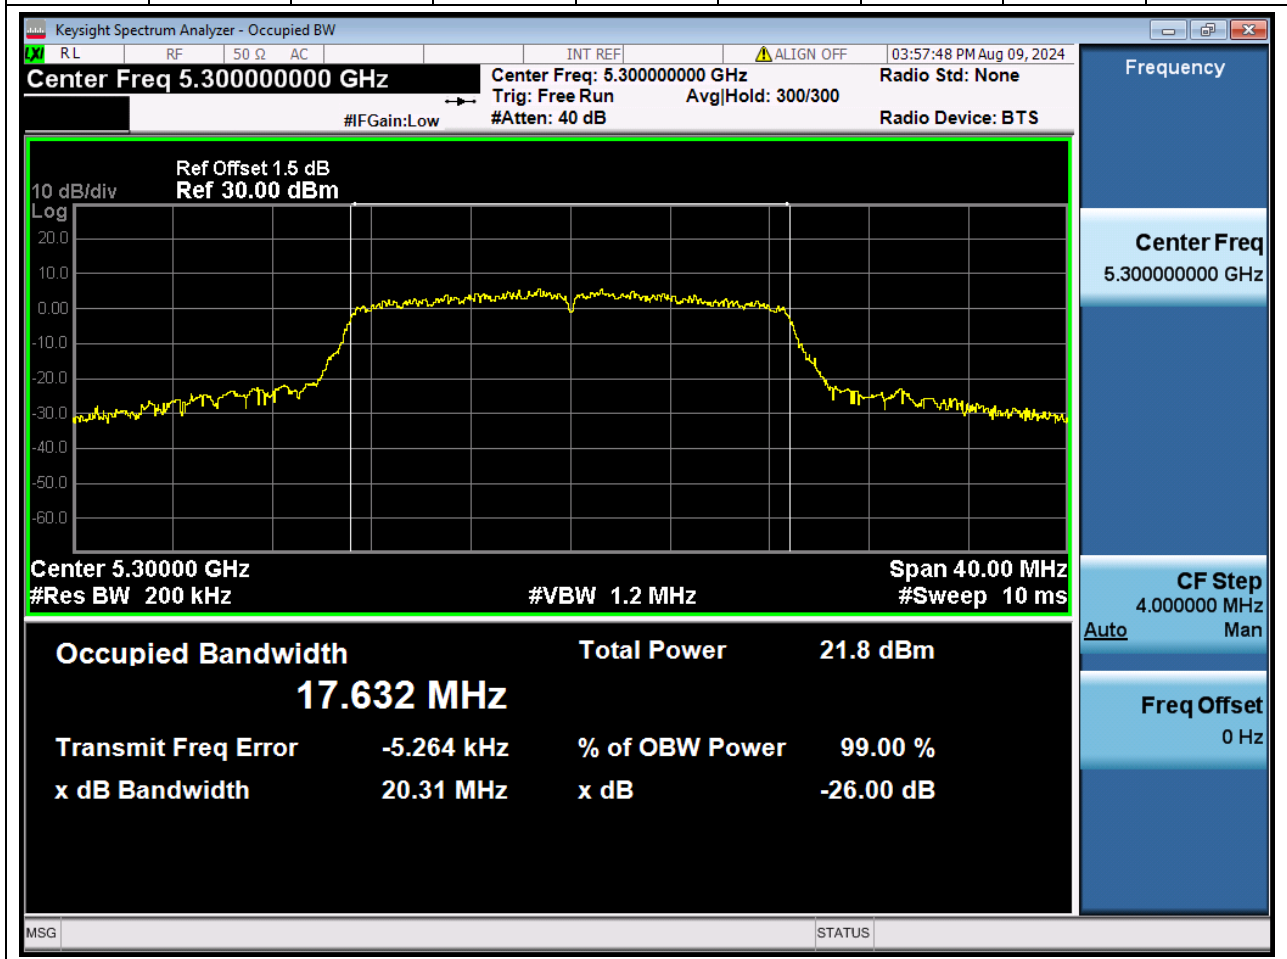

14. 802.11n_20M_U-NII-2A_M

14.1 A.2.2-99% Bandwidth(NTNV)

Center Frequency (MHz)	OBW Power (%)	RBW (MHz)	Detector	Limit (MHz)	OBW (MHz)	Verdict
5300	99	0.2	Peak	0	17.631668	Unknown