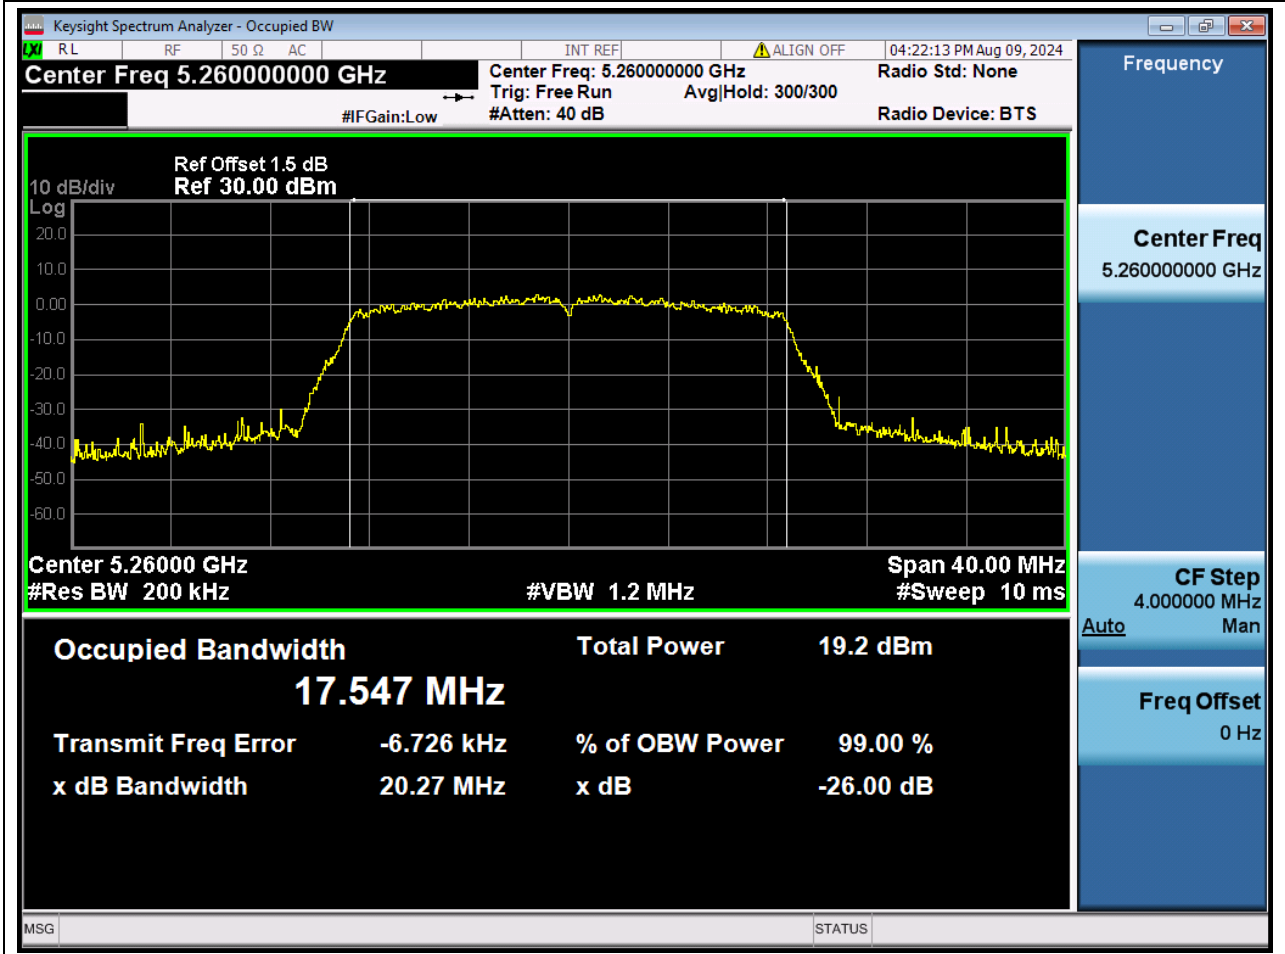

29. 802.11ac_20M_U-NII-2A_L

29.1 A.2.2-99% Bandwidth(NTNV)

Center Frequency (MHz)	OBW Power (%)	RBW (MHz)	Detector	Limit (MHz)	OBW (MHz)	Verdict
5260	99	0.2	Peak	0	17.54656	Unknown