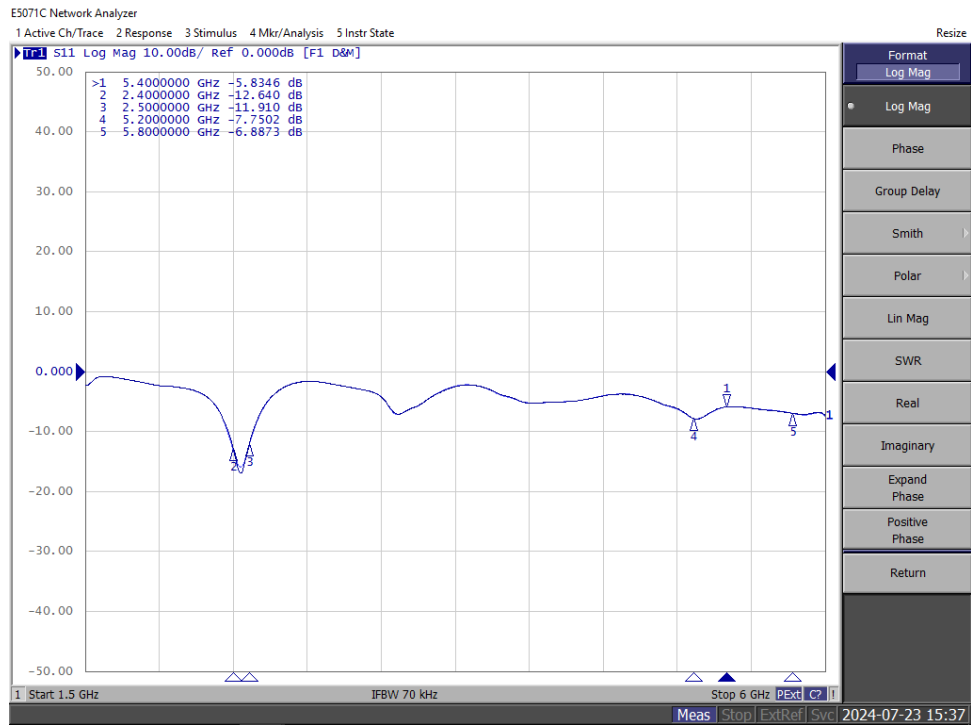

VSWR:

RL:

SMITH:

MAX gain about BT/2.4GWIFI/5GWIFI antenna:

BT/2.4GWIFI: 1dB_i;

5G WIFI:-3 dB_i;