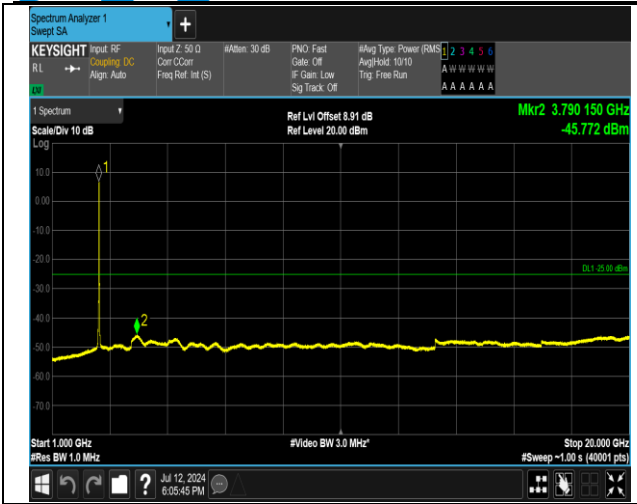

7-7-20MHz-20MHz-16QAM-16QAM-21152-21350-100RB#
0-100RB#0-0.009~0.15MHz-PASS

7-7-20MHz-20MHz-16QAM-16QAM-21152-21350-100RB#
0-100RB#0-1000~20000MHz-PASS