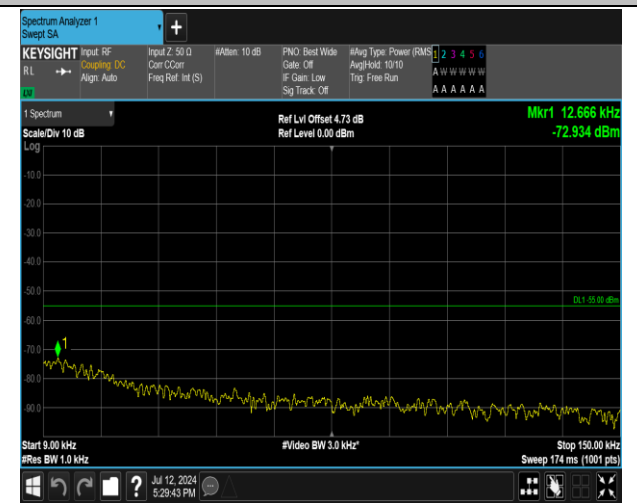

7-7-20MHz-20MHz-16QAM-16QAM-20850-21048-100RB#
0-100RB#0-20000~27000MHz-PASS

7-7-20MHz-20MHz-16QAM-16QAM-20850-21048-1RB#0-
ORB#0-0.009~0.15MHz-PASS