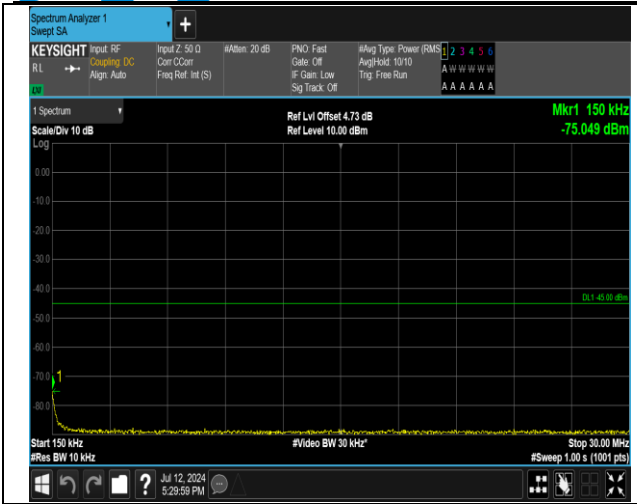

7-7-20MHz-20MHz-16QAM-16QAM-20850-21048-100RB
#0-100RB#0-30~1000MHz-PASS

7-7-20MHz-20MHz-16QAM-16QAM-20850-21048-1RB#0-ORB#0-0.15~30MHz-PASS