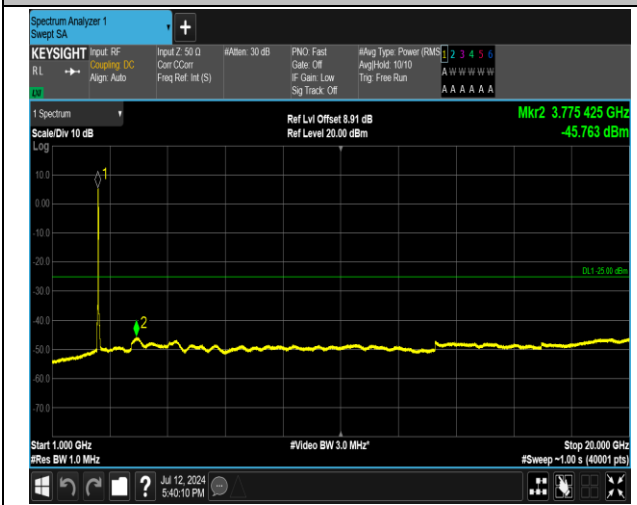

7-7-20MHz-20MHz-16QAM-16QAM-20850-21048-100RB
#0-100RB#0-0.009~0.15MHz-PASS

7-7-20MHz-20MHz-16QAM-16QAM-20850-21048-100RB#
0-100RB#0-0.15~30MHz-PASS

7-7-20MHz-20MHz-16QAM-16QAM-20850-21048-100RB
#0-100RB#0-1000~20000MHz-PASS