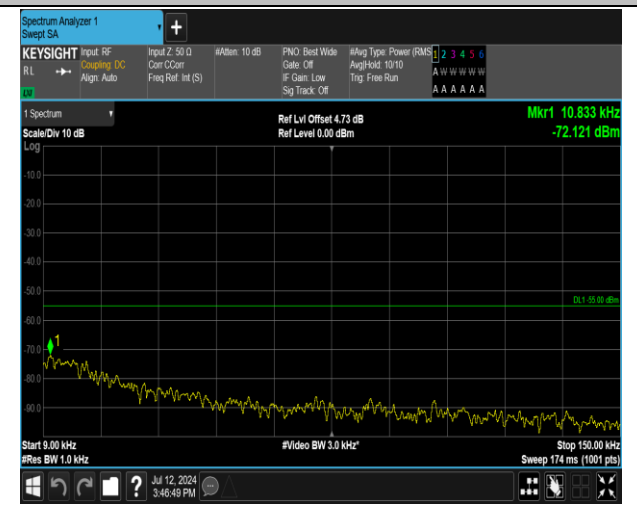

7-7-20MHz-15MHz-16QAM-16QAM-20850-21021-1RB#0-1RB#74-2000~27000MHz-PASS

7-7-20MHz-15MHz-16QAM-16QAM-20850-21021-1RB#99-0RB#0-0.009~0.15MHz-PASS