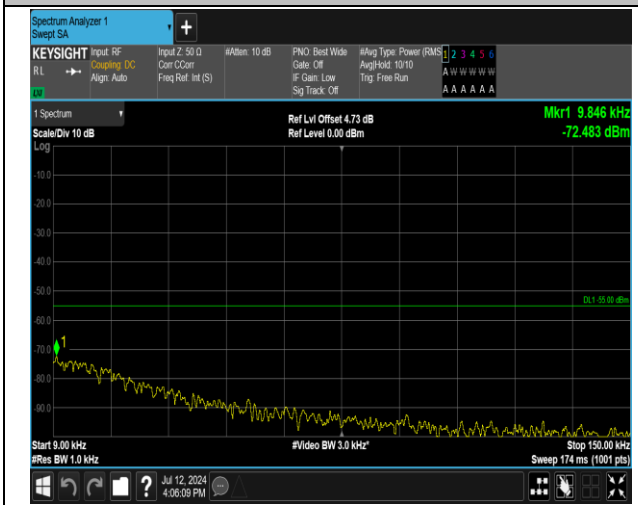

7-7-20MHz-15MHz-16QAM-16QAM-20850-21021-1RB#9
9-0RB#0-20000~27000MHz-PASS

7-7-20MHz-15MHz-16QAM-16QAM-21026-21197-100RB#
0-75RB#0-0.009~0.15MHz-PASS