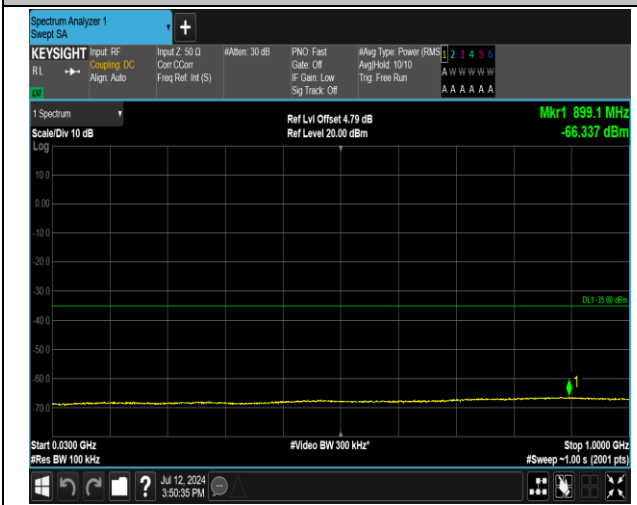

7-7-20MHz-15MHz-16QAM-16QAM-20850-21021-1RB#0-1RB#74-1000~20000MHz-PASS

7-7-20MHz-15MHz-16QAM-16QAM-20850-21021-1RB#0-1RB#74-30~1000MHz-PASS