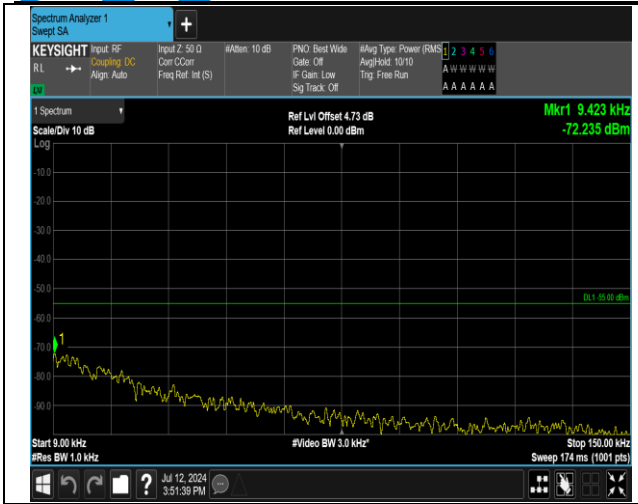

7-7-20MHz-15MHz-16QAM-16QAM-21201-21372-1RB#9-0RB#0-2000~27000MHz-PASS

7-7-20MHz-15MHz-QPSK-QPSK-20850-21021-100RB#0-75RB#0-0.009~0.15MHz-PASS