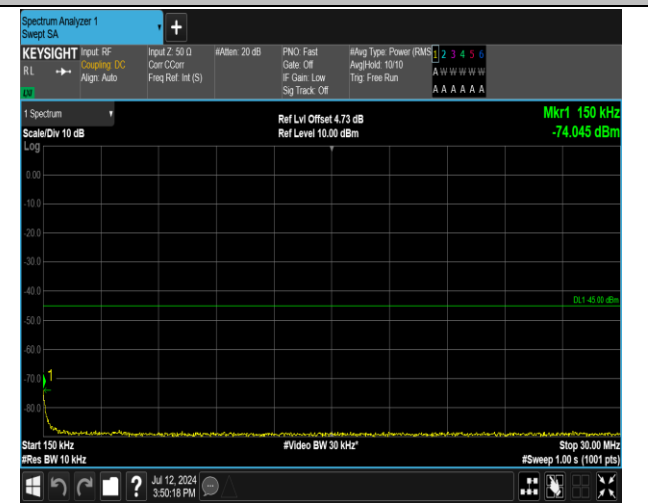

7-7-20MHz-15MHz-16QAM-16QAM-20850-21021-1RB#0-ORB#0-30~100MHz-PASS

7-7-20MHz-15MHz-16QAM-16QAM-20850-21021-1RB#0-1RB#74-0.15~30MHz-PASS