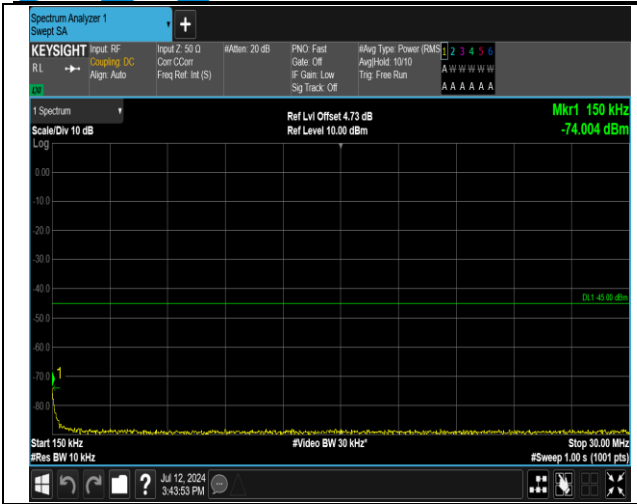

7-7-20MHz-15MHz-16QAM-16QAM-20850-21021-100RB
#0-75RB#0-0.009~0.15MHz-PASS

7-7-20MHz-15MHz-16QAM-16QAM-20850-21021-100RB#
0-75RB#0-0.15~30MHz-PASS

7-7-20MHz-15MHz-16QAM-16QAM-20850-21021-100RB
#0-75RB#0-1000~20000MHz-PASS

7-7-20MHz-15MHz-16QAM-16QAM-20850-21021-100RB#
0-75RB#0-20000~27000MHz-PASS

7-7-20MHz-15MHz-16QAM-16QAM-20850-21021-100RB
#0-75RB#0-30~1000MHz-PASS

7-7-20MHz-15MHz-16QAM-16QAM-20850-21021-1RB#0-
ORB#0-0.009~0.15MHz-PASS