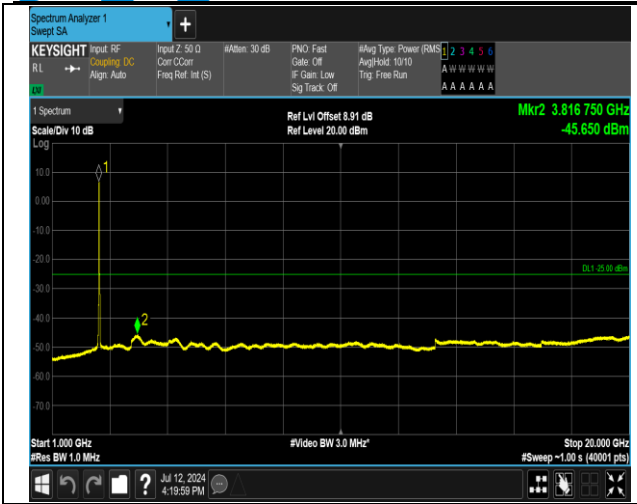

7-7-20MHz-15MHz-16QAM-16QAM-21201-21372-100RB
#0-75RB#0-0.009~0.15MHz-PASS

7-7-20MHz-15MHz-16QAM-16QAM-21201-21372-100RB
#0-75RB#0-1000~20000MHz-PASS