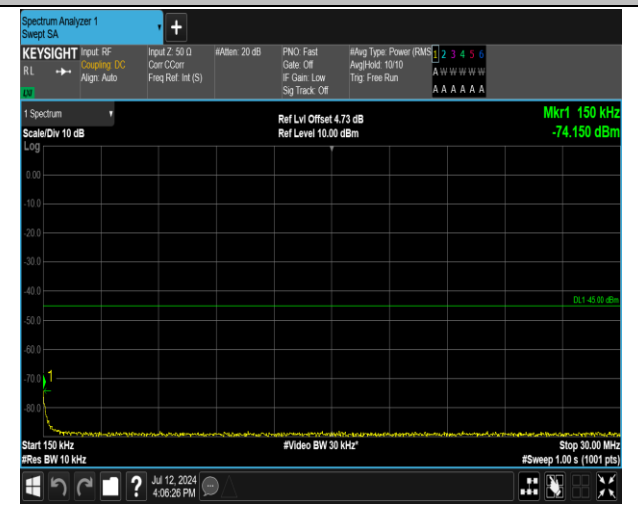

7-7-20MHz-15MHz-16QAM-16QAM-20850-21021-1RB#99
-0RB#0-30~1000MHz-PASS

7-7-20MHz-15MHz-16QAM-16QAM-21026-21197-100RB#
0-75RB#0-0.15~30MHz-PASS