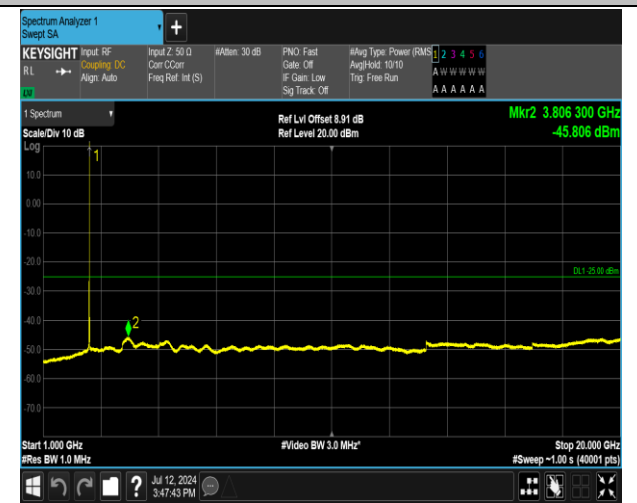

7-7-20MHz-15MHz-16QAM-16QAM-20850-21021-1RB#99-0RB#0-0.009~0.15MHz-PASS

7-7-20MHz-15MHz-16QAM-16QAM-20850-21021-1RB#99-0RB#0-1000~20000MHz-PASS