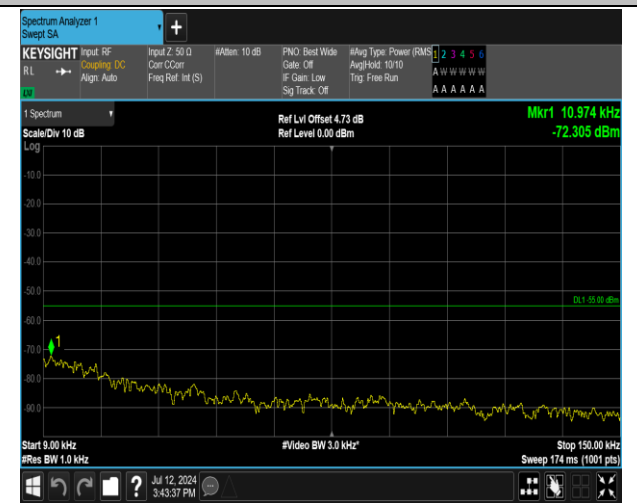

7-7-20MHz-15MHz-16QAM-16QAM-20850-21021-100RB
#0-75RB#0-0.009~0.15MHz-PASS

7-7-20MHz-15MHz-16QAM-16QAM-20850-21021-100RB#
0-75RB#0-0.15~30MHz-PASS

7-7-20MHz-15MHz-16QAM-16QAM-20850-21021-100RB
#0-75RB#0-1000~20000MHz-PASS

7-7-20MHz-15MHz-16QAM-16QAM-20850-21021-100RB#
0-75RB#0-20000~27000MHz-PASS

7-7-20MHz-15MHz-16QAM-16QAM-20850-21021-100RB
#0-75RB#0-30~1000MHz-PASS

7-7-20MHz-15MHz-16QAM-16QAM-20850-21021-1RB#0-
ORB#0-0.009~0.15MHz-PASS