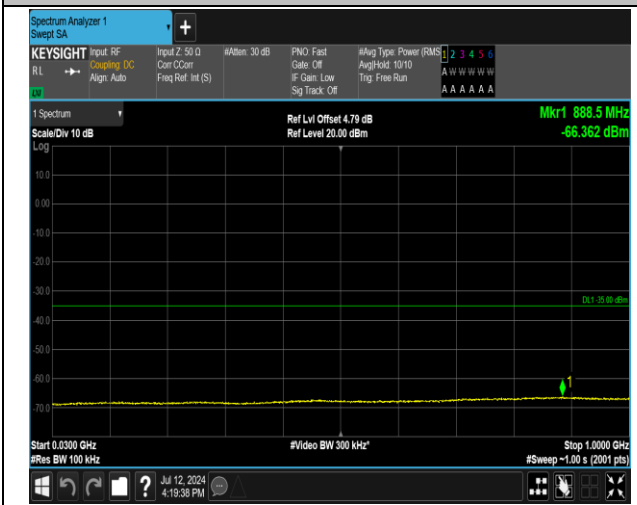

7-7-20MHz-15MHz-16QAM-16QAM-21201-21372-100RB
#0-75RB#0-1000~20000MHz-PASS

7-7-20MHz-15MHz-16QAM-16QAM-21201-21372-100RB
#0-75RB#0-30~1000MHz-PASS