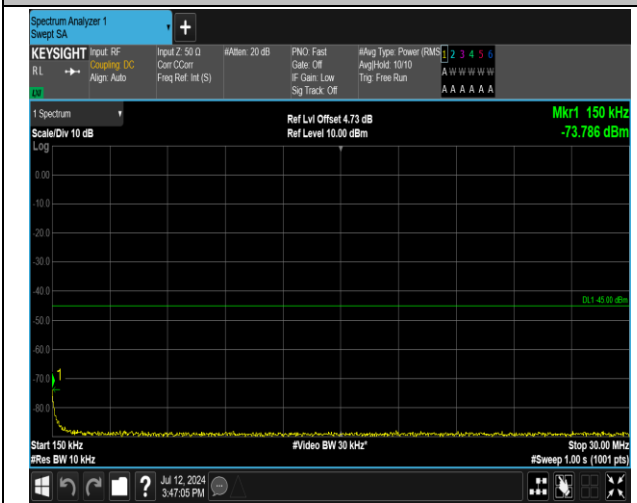

7-7-20MHz-15MHz-16QAM-16QAM-20850-21021-1RB#0-1RB#74-30~1000MHz-PASS

7-7-20MHz-15MHz-16QAM-16QAM-20850-21021-1RB#9-0RB#0-0.15~30MHz-PASS