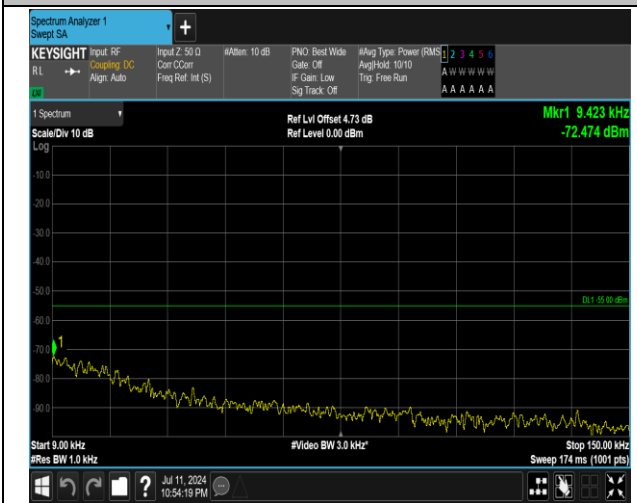

7-7-15MHz-20MHz-16QAM-16QAM-21003-21174-75RB#0
-100RB#0-20000~27000MHz-PASS

7-7-15MHz-20MHz-16QAM-16QAM-21179-21350-1RB#0-
ORB#0-0.009~0.15MHz-PASS