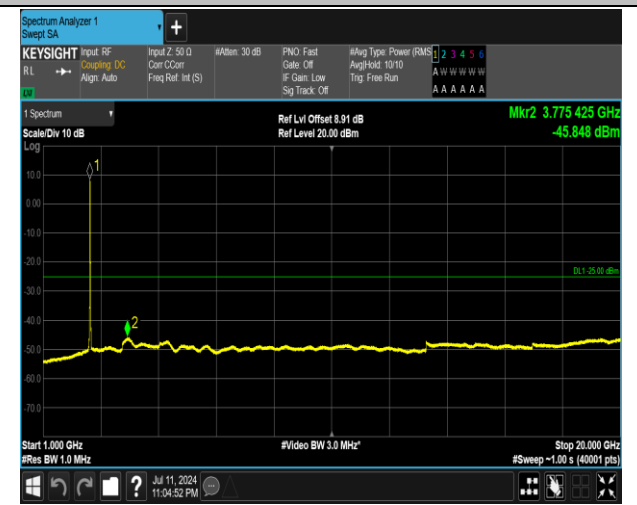

7-7-15MHz-20MHz-16QAM-16QAM-21179-21350-75RB#0
-100RB#0-0.009~0.15MHz-PASS

7-7-15MHz-20MHz-16QAM-16QAM-21179-21350-75RB#0
-100RB#0-1000~20000MHz-PASS