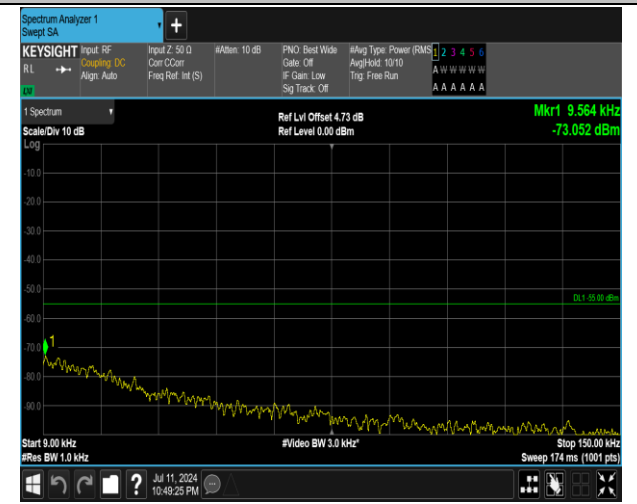

7-7-15MHz-20MHz-QPSK-QPSK-21003-21174-1RB#74-0
RB#0-20000~27000MHz-PASS

7-7-15MHz-20MHz-QPSK-QPSK-21003-21174-75RB#0-10
ORB#0-0.009~0.15MHz-PASS