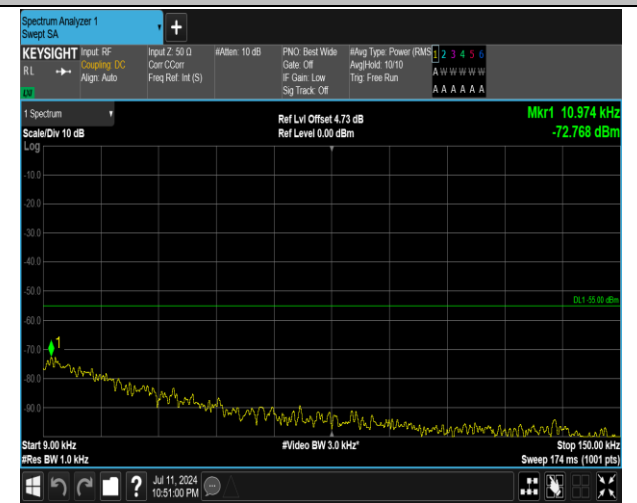

7-7-15MHz-20MHz-16QAM-16QAM-21003-21174-1RB#74
-ORB#0-20000~27000MHz-PASS

7-7-15MHz-20MHz-16QAM-16QAM-21003-21174-75RB#0
-100RB#0-0.009~0.15MHz-PASS