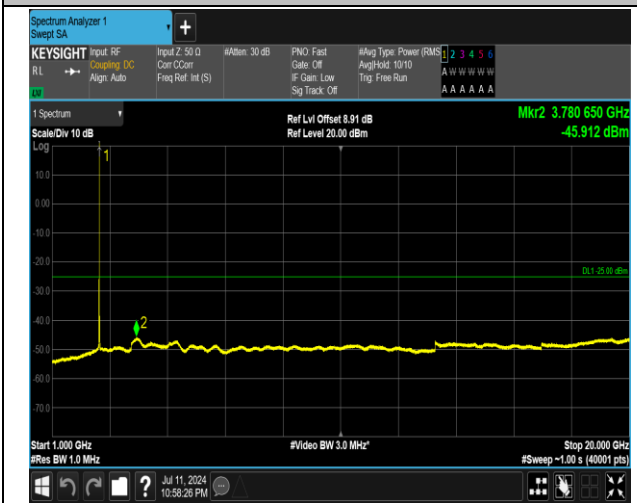

7-7-15MHz-20MHz-16QAM-16QAM-21179-21350-1RB#74-0RB#0-0.009~0.15MHz-PASS

7-7-15MHz-20MHz-16QAM-16QAM-21179-21350-1RB#74-0RB#0-1000~20000MHz-PASS