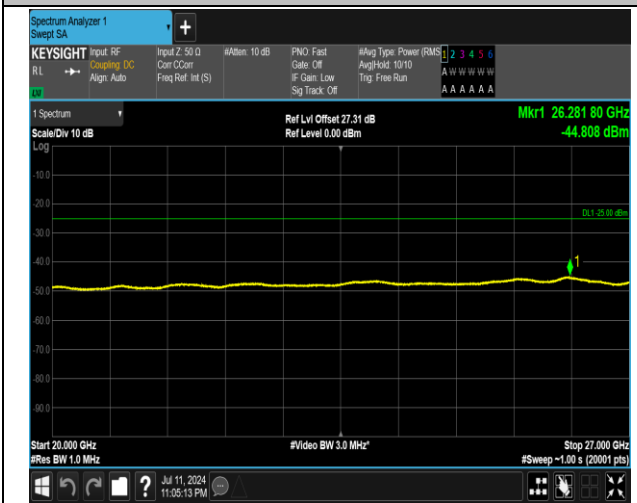

7-7-15MHz-20MHz-16QAM-16QAM-21179-21350-75RB#0
-100RB#0-0.15~30MHz-PASS

7-7-15MHz-20MHz-16QAM-16QAM-21179-21350-75RB#0
-100RB#0-20000~27000MHz-PASS