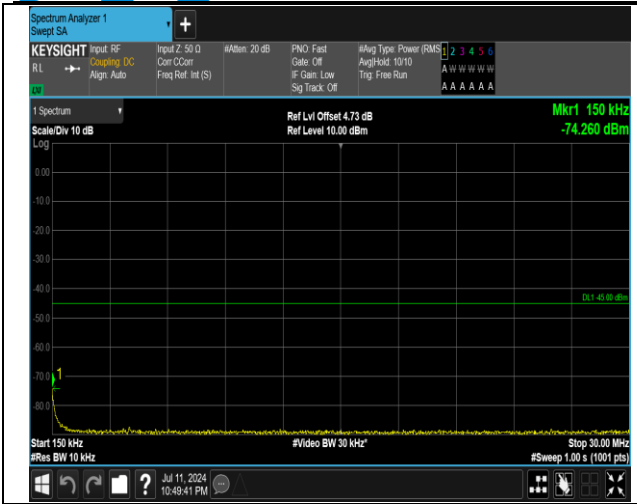

7-7-15MHz-20MHz-QPSK-QPSK-21003-21174-1RB#74-0
RB#0-30~1000MHz-PASS

7-7-15MHz-20MHz-QPSK-QPSK-21003-21174-75RB#0-1
00RB#0-0.15~30MHz-PASS