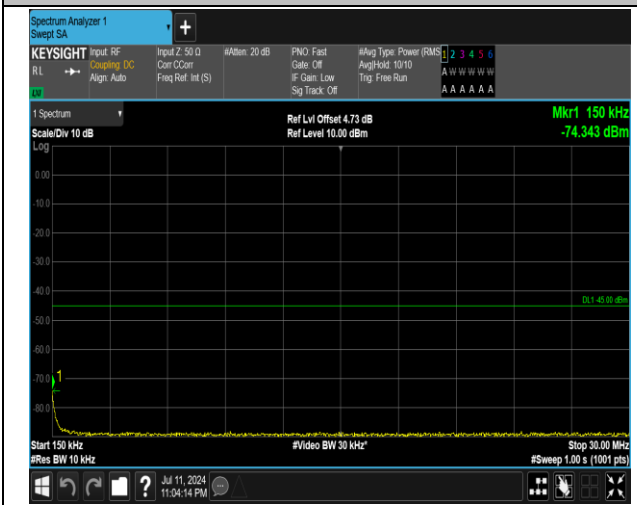

7-7-15MHz-20MHz-16QAM-16QAM-21179-21350-1RB#74
-0RB#0-30~1000MHz-PASS

7-7-15MHz-20MHz-16QAM-16QAM-21179-21350-75RB#0
-100RB#0-0.15~30MHz-PASS