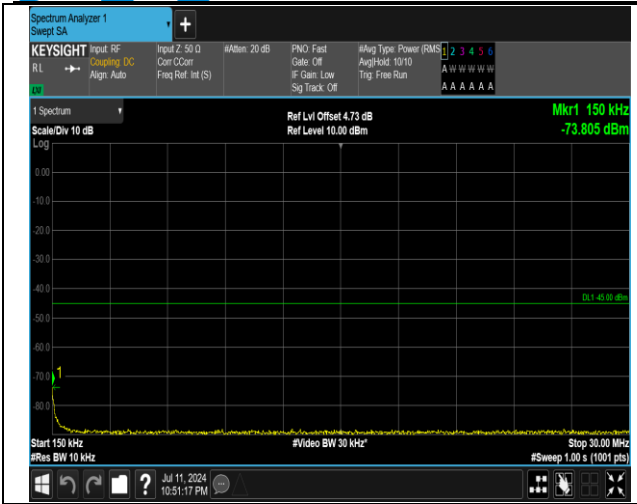

7-7-15MHz-20MHz-16QAM-16QAM-21003-21174-1RB#74
-ORB#0-30~1000MHz-PASS

7-7-15MHz-20MHz-16QAM-16QAM-21003-21174-75RB#0
-100RB#0-0.15~30MHz-PASS