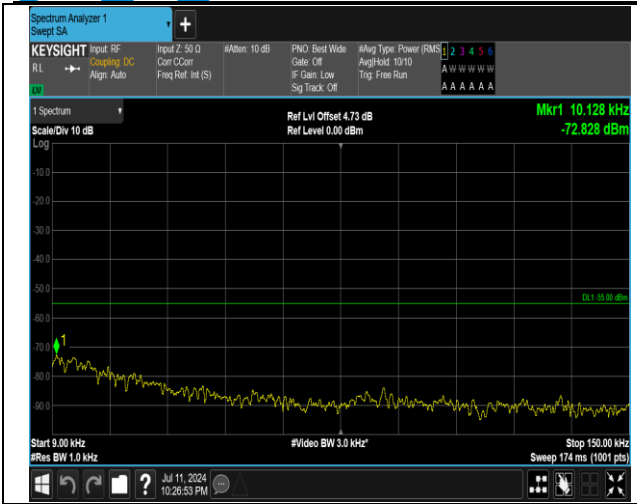

7-7-15MHz-20MHz-16QAM-16QAM-21179-21350-75RB#0
-100RB#0-20000~27000MHz-PASS

7-7-15MHz-20MHz-QPSK-QPSK-20828-20999-1RB#0-0R
B#0-0.009~0.15MHz-PASS