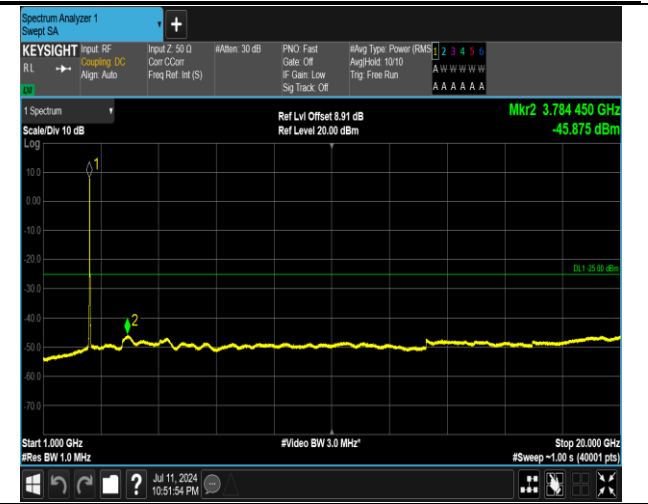

7-7-15MHz-20MHz-16QAM-16QAM-21003-21174-75RB#0
-100RB#0-0.009~0.15MHz-PASS

7-7-15MHz-20MHz-16QAM-16QAM-21003-21174-75RB#0
-100RB#0-1000~20000MHz-PASS