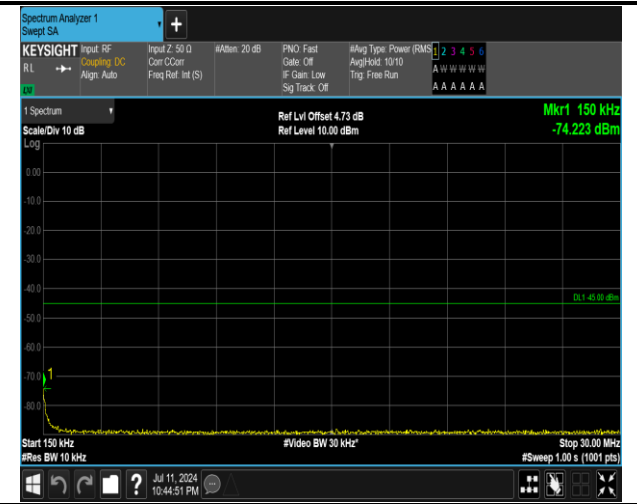

7-7-15MHz-20MHz-16QAM-16QAM-21003-21174-1RB#74
-ORB#0-0.009~0.15MHz-PASS

7-7-15MHz-20MHz-16QAM-16QAM-21003-21174-1RB#74
-ORB#0-0.15~30MHz-PASS

7-7-15MHz-20MHz-16QAM-16QAM-21003-21174-1RB#74
-ORB#0-1000~20000MHz-PASS