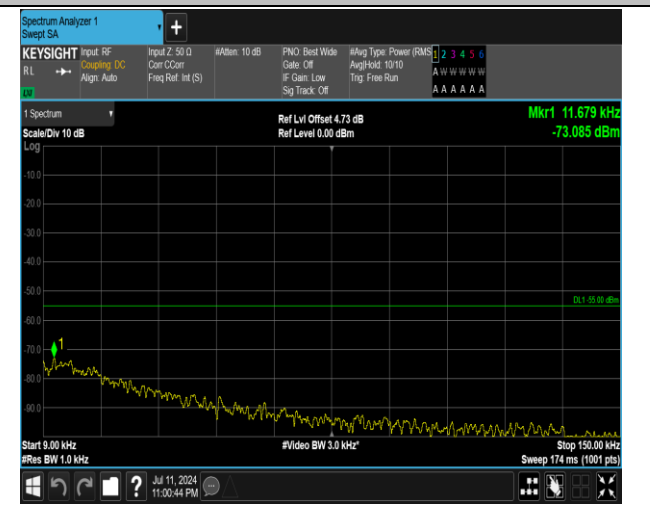

7-7-15MHz-20MHz-16QAM-16QAM-21179-21350-1RB#0-ORB#0-20000~27000MHz-PASS

7-7-15MHz-20MHz-16QAM-16QAM-21179-21350-1RB#0-1RB#99-0.009~0.15MHz-PASS