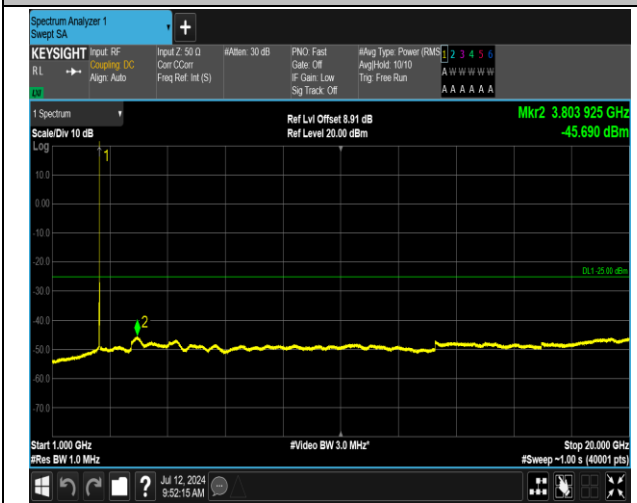

7-7-15MHz-15MHz-QPSK-QPSK-21225-21375-1RB#74-0
RB#0-0.009~0.15MHz-PASS

7-7-15MHz-15MHz-QPSK-QPSK-21225-21375-1RB#74-0
RB#0-1000~20000MHz-PASS