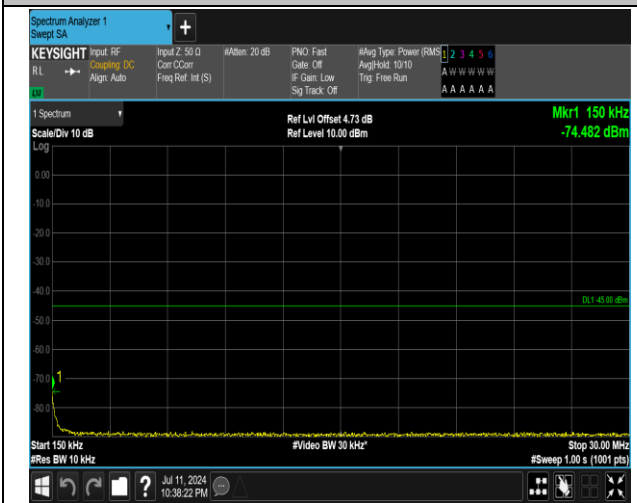

7-7-15MHz-20MHz-16QAM-16QAM-20828-20999-1RB#7
4-0RB#0-30~1000MHz-PASS

7-7-15MHz-20MHz-16QAM-16QAM-20828-20999-75RB#0
0-100RB#0-0.15~30MHz-PASS