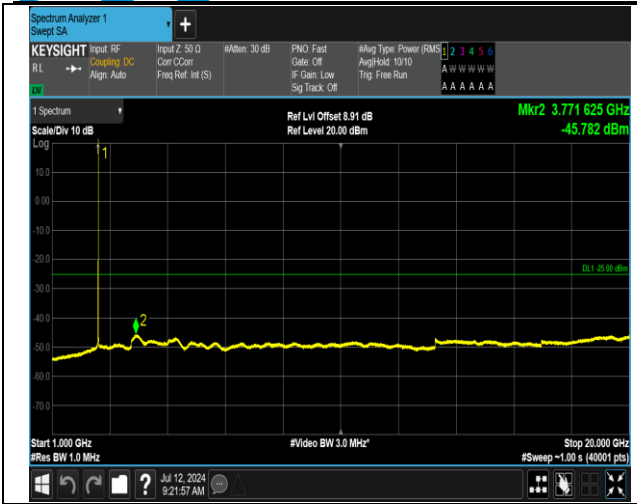

7-7-15MHz-15MHz-QPSK-QPSK-20825-20975-1RB#74-0
RB#0-0.009~0.15MHz-PASS

7-7-15MHz-15MHz-QPSK-QPSK-20825-20975-1RB#74-0
RB#0-1000~20000MHz-PASS