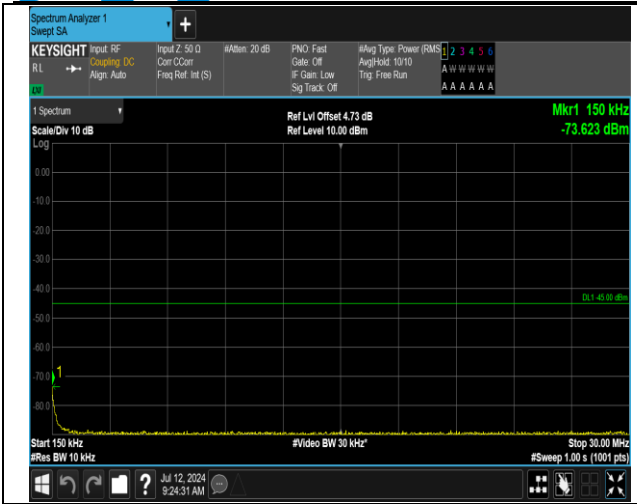

7-7-15MHz-15MHz-QPSK-QPSK-20825-20975-1RB#0-0R
B#0-30~1000MHz-PASS

7-7-15MHz-15MHz-QPSK-QPSK-20825-20975-1RB#0-1R
B#74-0.15~30MHz-PASS