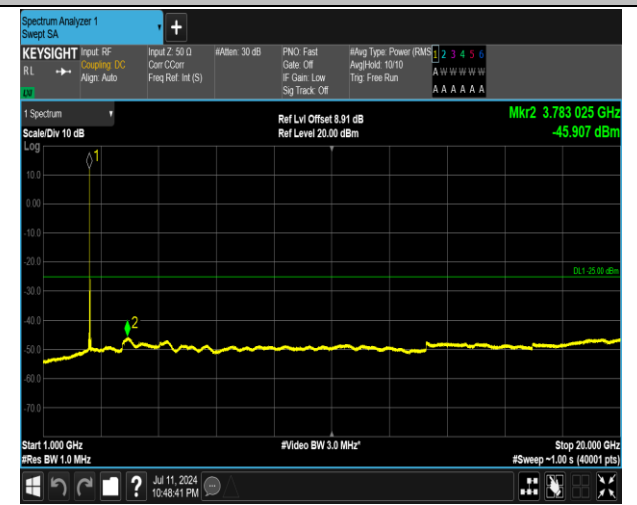

7-7-15MHz-20MHz-16QAM-16QAM-21003-21174-1RB#0-1RB#99-0.009~0.15MHz-PASS

7-7-15MHz-20MHz-16QAM-16QAM-21003-21174-1RB#0-1RB#99-1000~20000MHz-PASS