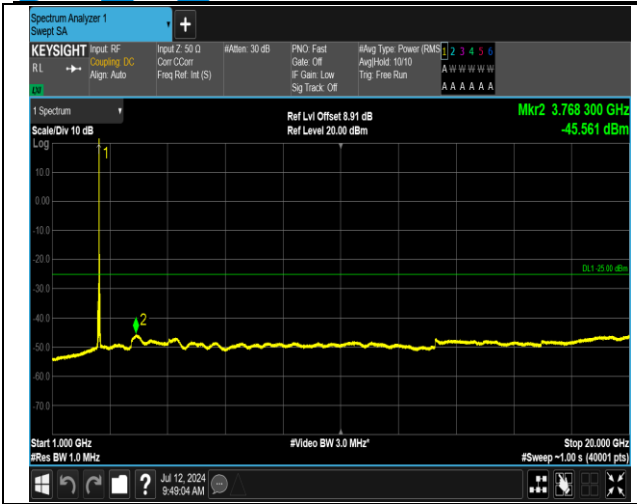

7-7-15MHz-15MHz-QPSK-QPSK-21225-21375-1RB#0-0R
B#0-0.009~0.15MHz-PASS

7-7-15MHz-15MHz-QPSK-QPSK-21225-21375-1RB#0-0R
B#0-1000~2000MHz-PASS