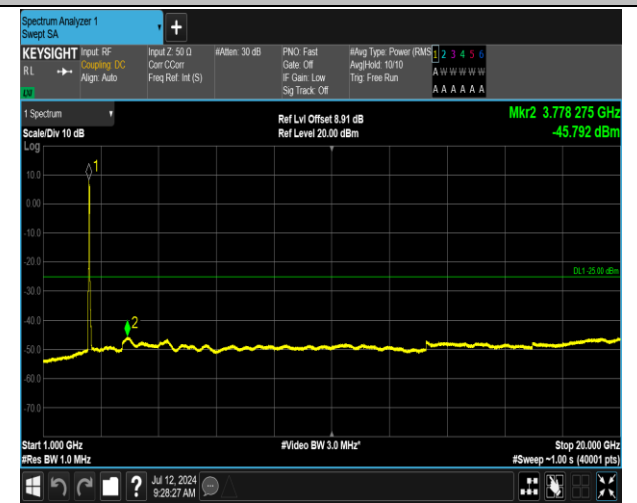

7-7-15MHz-15MHz-QPSK-QPSK-20825-20975-75RB#0-75
RB#0-0.009~0.15MHz-PASS

7-7-15MHz-15MHz-QPSK-QPSK-20825-20975-75RB#0-75
RB#0-1000~20000MHz-PASS