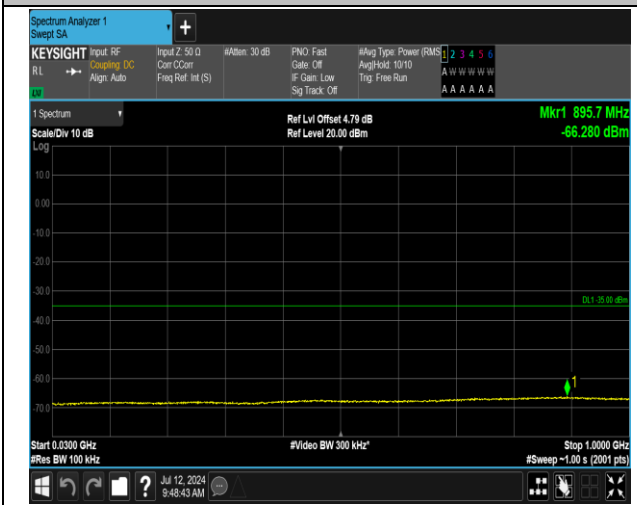

7-7-15MHz-15MHz-QPSK-QPSK-21225-21375-1RB#0-0R
B#0-1000~2000MHz-PASS

7-7-15MHz-15MHz-QPSK-QPSK-21225-21375-1RB#0-0R
B#0-30~1000MHz-PASS