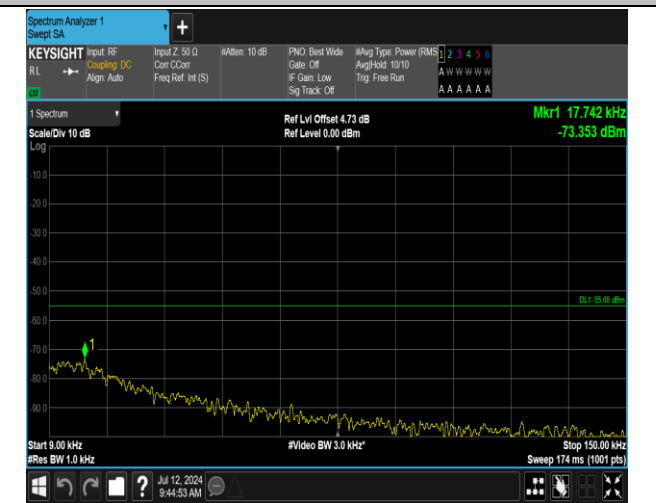

7-7-15MHz-15MHz-QPSK-QPSK-21025-21175-1RB#74-0
RB#0-20000~27000MHz-PASS

7-7-15MHz-15MHz-QPSK-QPSK-21025-21175-75RB#0-75
RB#0-0.009~0.15MHz-PASS