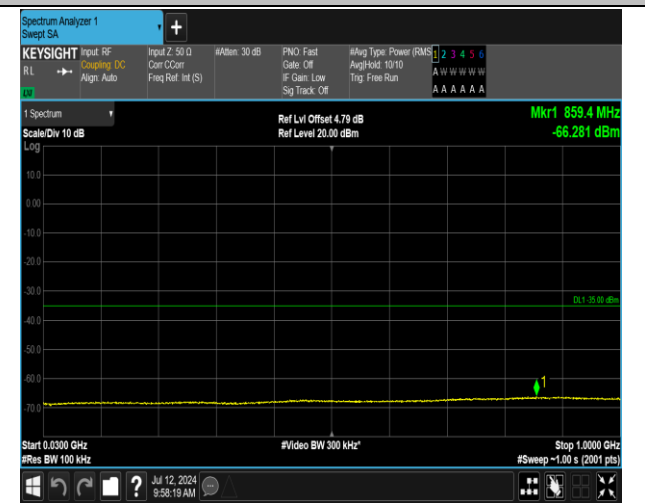

7-7-15MHz-15MHz-QPSK-QPSK-21225-21375-75RB#0-75
RB#0-1000~20000MHz-PASS

7-7-15MHz-15MHz-QPSK-QPSK-21225-21375-75RB#0-75
RB#0-30~1000MHz-PASS