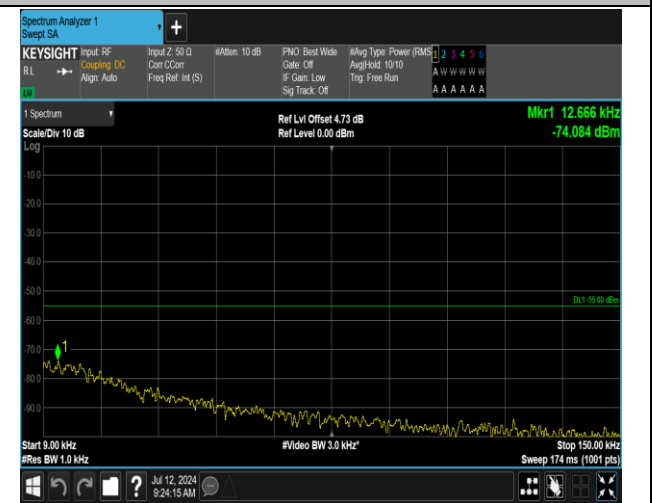

7-7-15MHz-15MHz-QPSK-QPSK-20825-20975-1RB#0-0R
B#0-20000~27000MHz-PASS

7-7-15MHz-15MHz-QPSK-QPSK-20825-20975-1RB#0-1R
B#74-0.009~0.15MHz-PASS