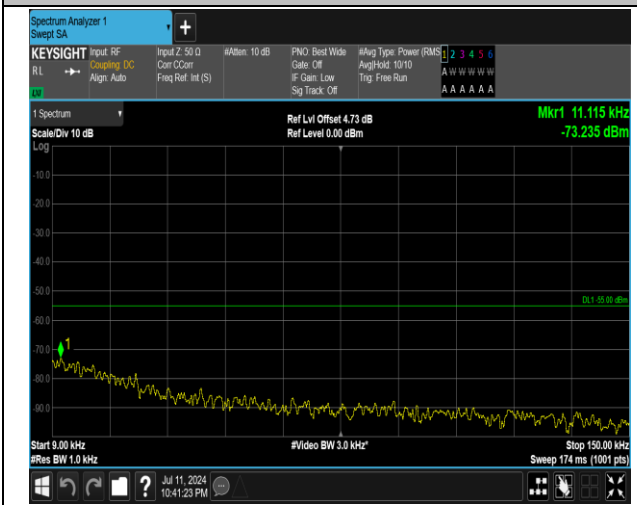

7-7-15MHz-20MHz-16QAM-16QAM-20828-20999-75RB#0-100RB#0-20000~27000MHz-PASS

7-7-15MHz-20MHz-16QAM-16QAM-21003-21174-1RB#0-0RB#0-0.009~0.15MHz-PASS