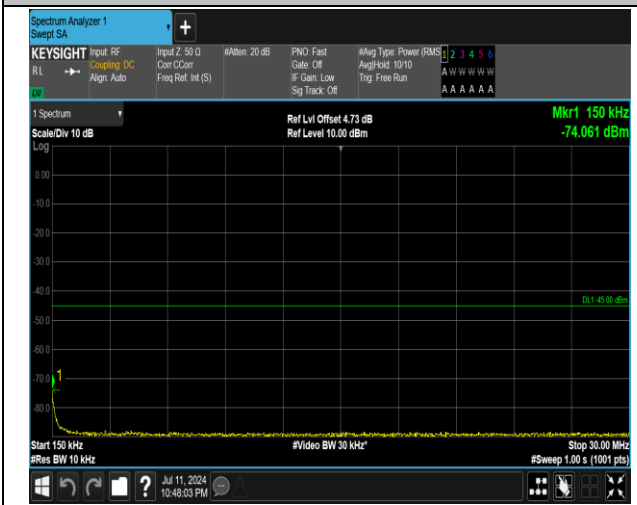

7-7-15MHz-20MHz-16QAM-16QAM-21003-21174-1RB#0-ORB#0-30~1000MHz-PASS

7-7-15MHz-20MHz-16QAM-16QAM-21003-21174-1RB#0-1RB#99-0.15~30MHz-PASS