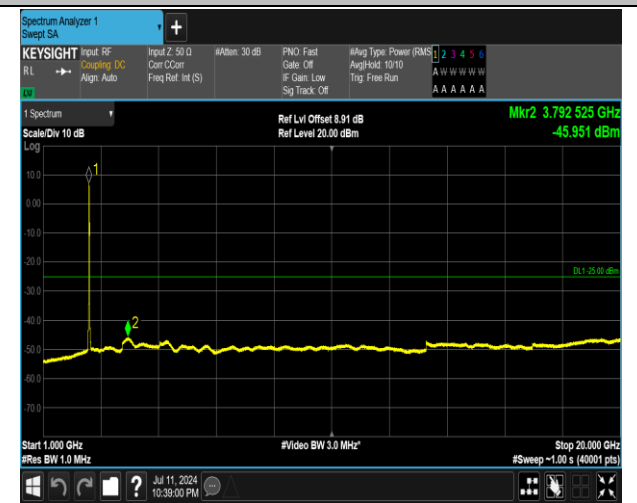

7-7-15MHz-20MHz-16QAM-16QAM-20828-20999-75RB#0
-100RB#0-0.009~0.15MHz-PASS

7-7-15MHz-20MHz-16QAM-16QAM-20828-20999-75RB#0
-100RB#0-1000~2000MHz-PASS