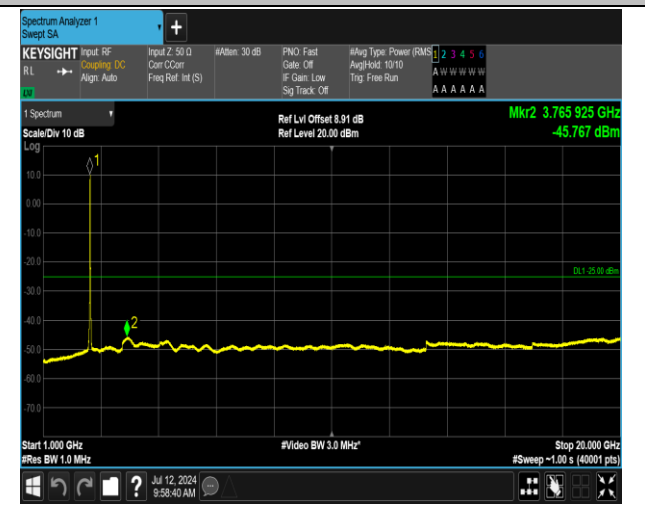

7-7-15MHz-15MHz-QPSK-QPSK-21225-21375-75RB#0-75
RB#0-0.009~0.15MHz-PASS

7-7-15MHz-15MHz-QPSK-QPSK-21225-21375-75RB#0-75
RB#0-1000~20000MHz-PASS