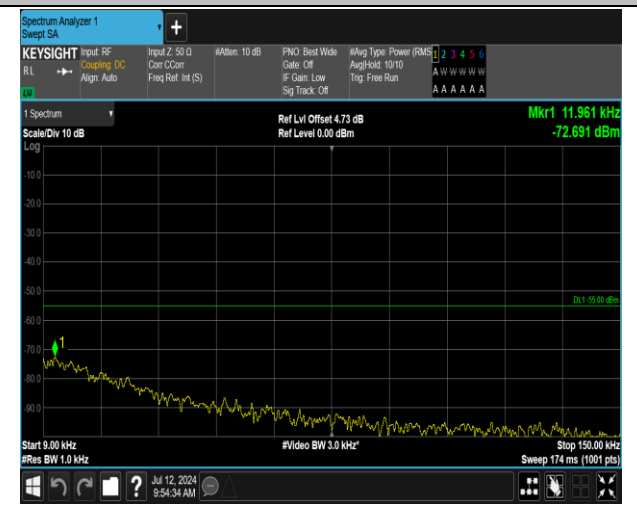

7-7-15MHz-15MHz-QPSK-QPSK-21225-21375-1RB#0-0R
B#0-20000~27000MHz-PASS

7-7-15MHz-15MHz-QPSK-QPSK-21225-21375-1RB#0-1R
B#74-0.009~0.15MHz-PASS