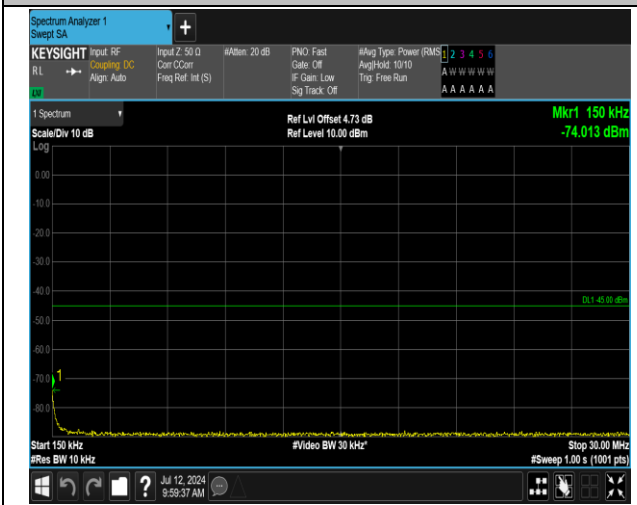

7-7-15MHz-15MHz-16QAM-16QAM-21225-21375-1RB#7
4-0RB#0-30~1000MHz-PASS

7-7-15MHz-15MHz-16QAM-16QAM-21225-21375-75RB#0
0-75RB#0-0.15~30MHz-PASS