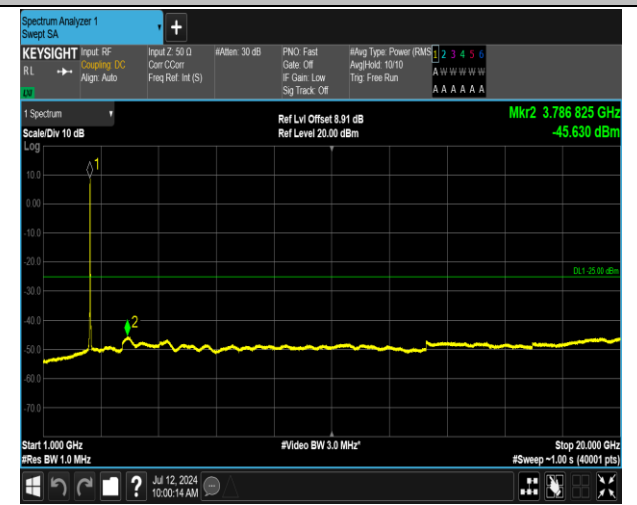

7-7-15MHz-15MHz-16QAM-16QAM-21225-21375-75RB#0
-75RB#0-0.009~0.15MHz-PASS

7-7-15MHz-15MHz-16QAM-16QAM-21225-21375-75RB#0
-75RB#0-1000~20000MHz-PASS