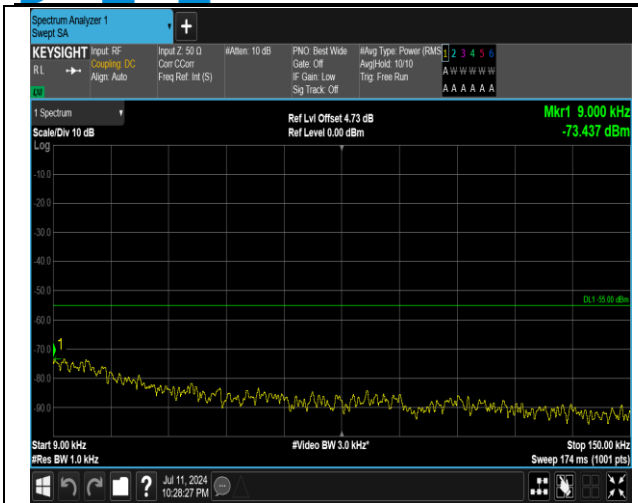

7-7-15MHz-15MHz-QPSK-QPSK-21225-21375-75RB#0-7
5RB#0-20000~27000MHz-PASS

7-7-15MHz-20MHz-16QAM-16QAM-20828-20999-1RB#0-ORB#0-0.009~0.15MHz-PASS