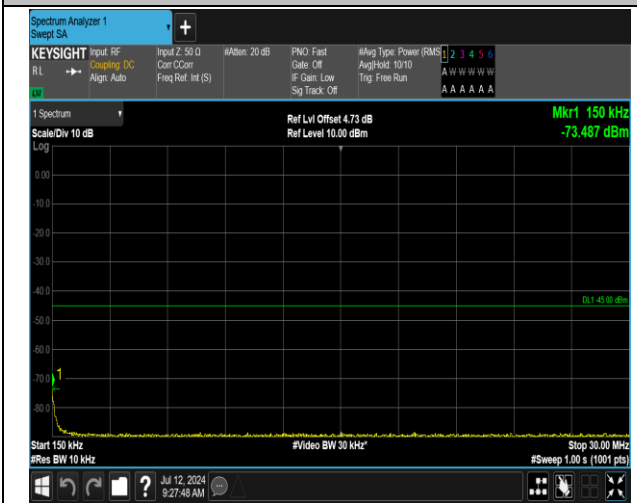

7-7-15MHz-15MHz-QPSK-QPSK-20825-20975-1RB#74-0
RB#0-30~1000MHz-PASS

7-7-15MHz-15MHz-QPSK-QPSK-20825-20975-75RB#0-7
5RB#0-0.15~30MHz-PASS