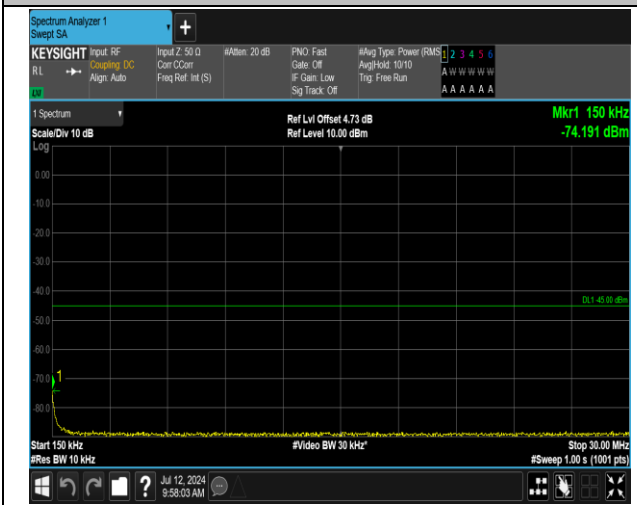

7-7-15MHz-15MHz-QPSK-QPSK-21225-21375-1RB#74-0
RB#0-30~1000MHz-PASS

7-7-15MHz-15MHz-QPSK-QPSK-21225-21375-75RB#0-7
5RB#0-0.15~30MHz-PASS