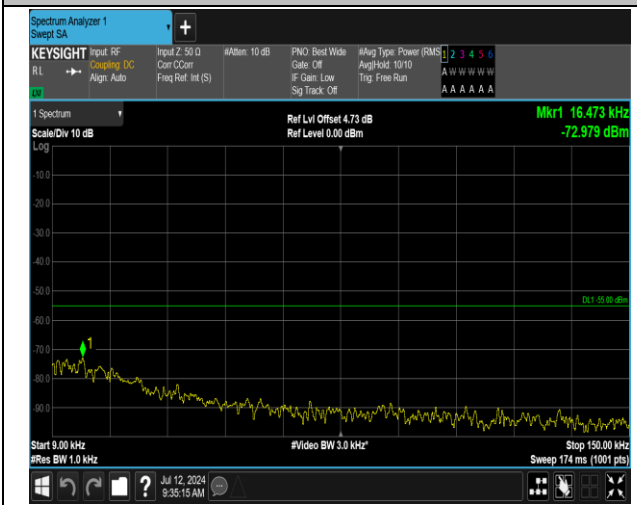

7-7-15MHz-15MHz-QPSK-QPSK-20825-20975-75RB#0-7
5RB#0-20000~27000MHz-PASS

7-7-15MHz-15MHz-QPSK-QPSK-21025-21175-1RB#0-0R
B#0-0.009~0.15MHz-PASS