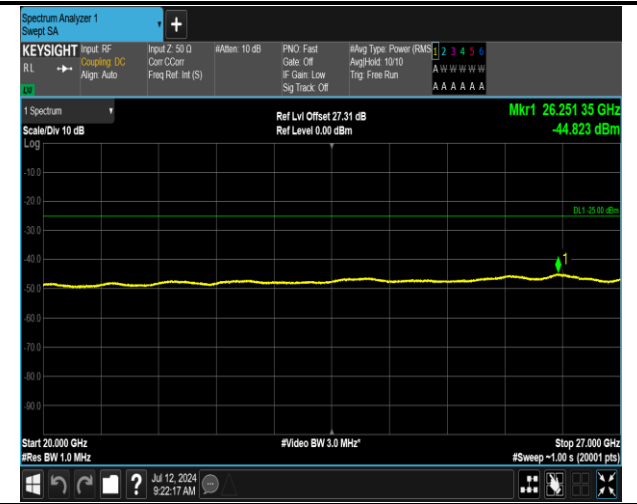

7-7-15MHz-15MHz-QPSK-QPSK-20825-20975-1RB#74-0
RB#0-0.15~30MHz-PASS

7-7-15MHz-15MHz-QPSK-QPSK-20825-20975-1RB#74-0
RB#0-20000~27000MHz-PASS