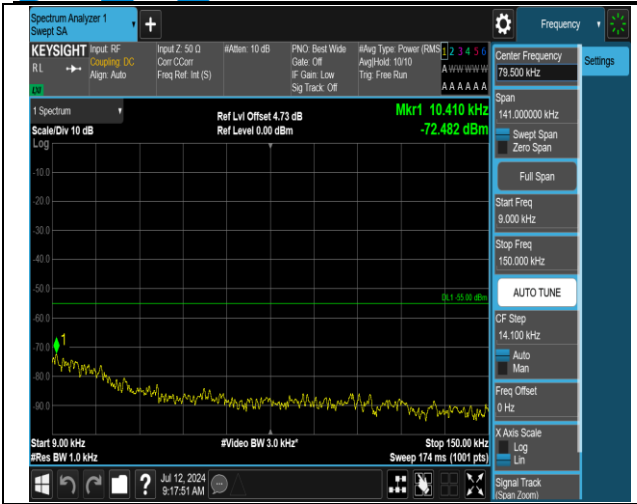

7-7-15MHz-15MHz-16QAM-16QAM-21225-21375-75RB#0
0-75RB#0-20000~27000MHz-PASS

7-7-15MHz-15MHz-QPSK-QPSK-20825-20975-1RB#0-0R
B#0-0.009~0.15MHz-PASS