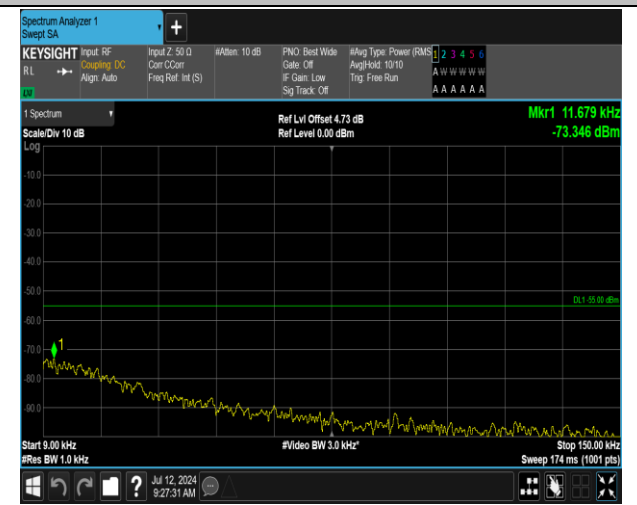

7-7-15MHz-15MHz-QPSK-QPSK-20825-20975-1RB#74-0
RB#0-20000~27000MHz-PASS

7-7-15MHz-15MHz-QPSK-QPSK-20825-20975-75RB#0-75
RB#0-0.009~0.15MHz-PASS