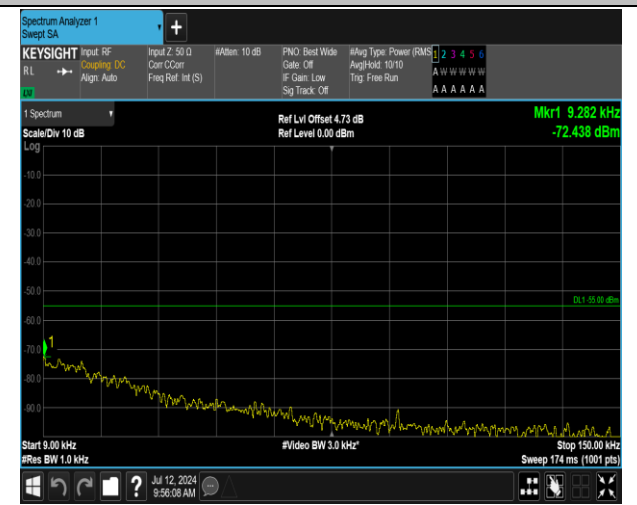

7-7-15MHz-15MHz-16QAM-16QAM-21225-21375-1RB#0-ORB#0-2000~27000MHz-PASS

7-7-15MHz-15MHz-16QAM-16QAM-21225-21375-1RB#0-1RB#74-0.009~0.15MHz-PASS