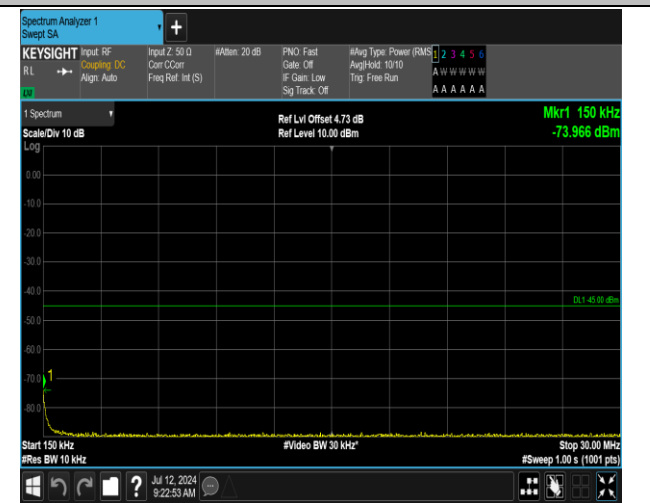

7-7-15MHz-15MHz-16QAM-16QAM-20825-20975-1RB#0-1RB#74-30~1000MHz-PASS

7-7-15MHz-15MHz-16QAM-16QAM-20825-20975-1RB#74-4-0RB#0-0.15~30MHz-PASS