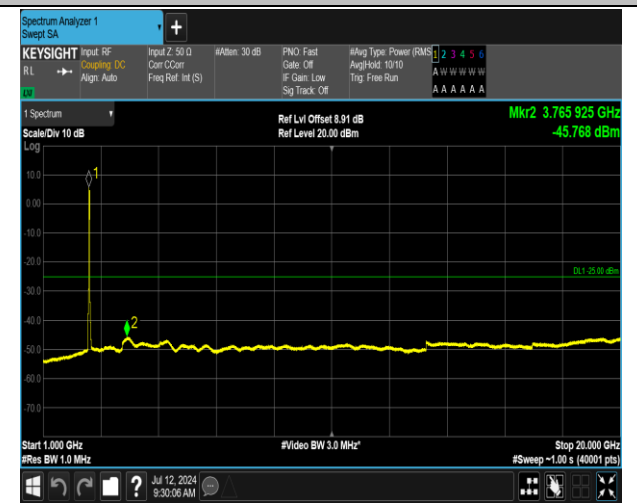

7-7-15MHz-15MHz-16QAM-16QAM-20825-20975-75RB#0
-75RB#0-0.009~0.15MHz-PASS

7-7-15MHz-15MHz-16QAM-16QAM-20825-20975-75RB#0
-75RB#0-1000~20000MHz-PASS