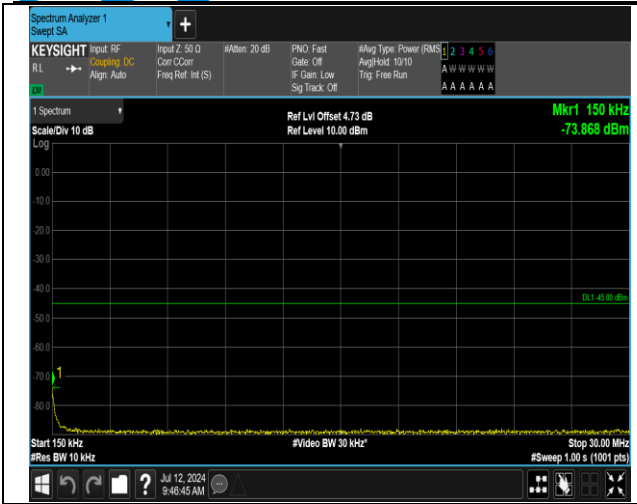

7-7-15MHz-15MHz-16QAM-16QAM-21025-21175-1RB#74
-ORB#0-30~1000MHz-PASS

7-7-15MHz-15MHz-16QAM-16QAM-21025-21175-75RB#0
-75RB#0-0.15~30MHz-PASS