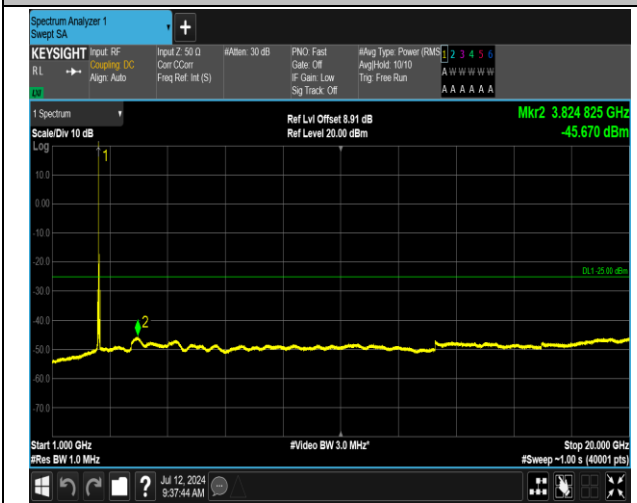

7-7-15MHz-15MHz-16QAM-16QAM-21025-21175-1RB#0-0RB#0-0.009~0.15MHz-PASS

7-7-15MHz-15MHz-16QAM-16QAM-21025-21175-1RB#0-0RB#0-1000~2000MHz-PASS