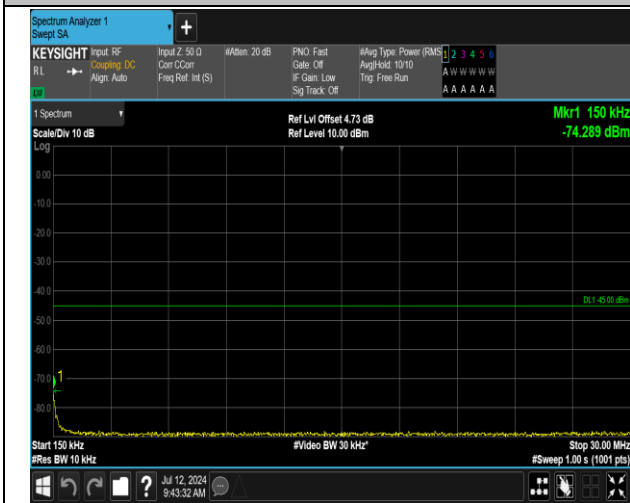

7-7-15MHz-15MHz-16QAM-16QAM-21025-21175-1RB#0-ORB#0-30~1000MHz-PASS

7-7-15MHz-15MHz-16QAM-16QAM-21025-21175-1RB#0-1RB#74-0.15~30MHz-PASS