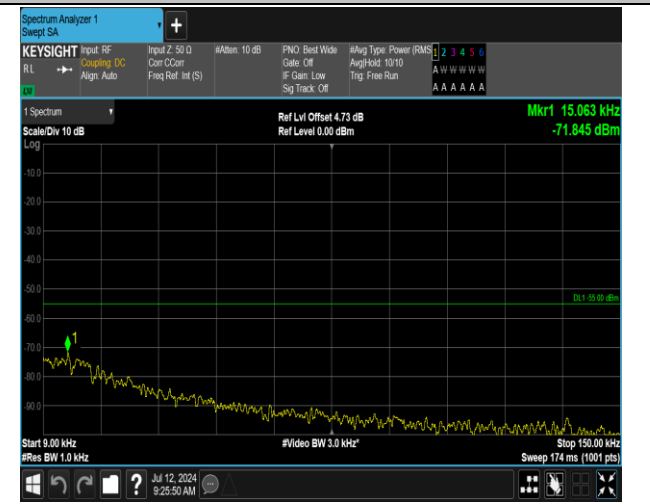

7-7-15MHz-15MHz-16QAM-16QAM-20825-20975-1RB#0-ORB#0-20000~27000MHz-PASS

7-7-15MHz-15MHz-16QAM-16QAM-20825-20975-1RB#0-1RB#74-0.009~0.15MHz-PASS