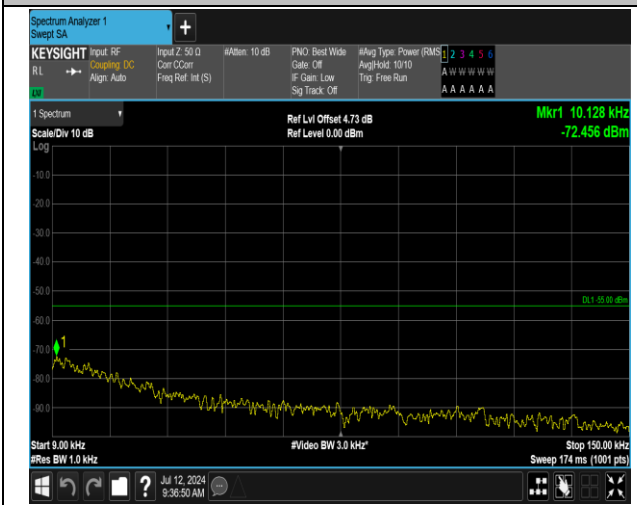

7-7-15MHz-15MHz-16QAM-16QAM-20825-20975-75RB#0-0-75RB#0-20000~27000MHz-PASS

7-7-15MHz-15MHz-16QAM-16QAM-21025-21175-1RB#0-0RB#0-0.009~0.15MHz-PASS