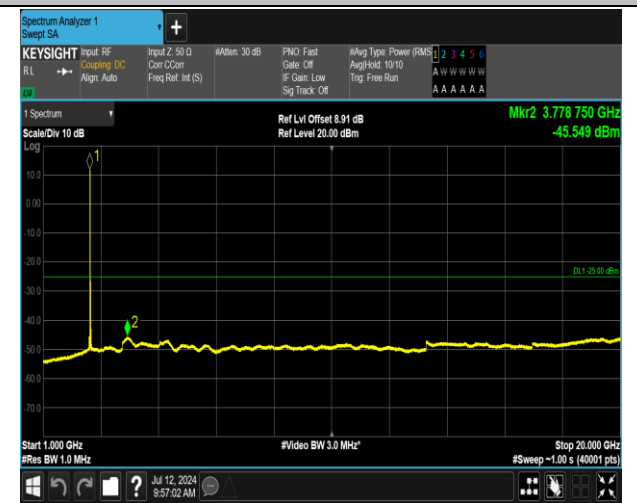

7-7-15MHz-15MHz-16QAM-16QAM-21225-21375-1RB#0-1RB#74-0.009~0.15MHz-PASS

7-7-15MHz-15MHz-16QAM-16QAM-21225-21375-1RB#0-1RB#74-1000~2000MHz-PASS