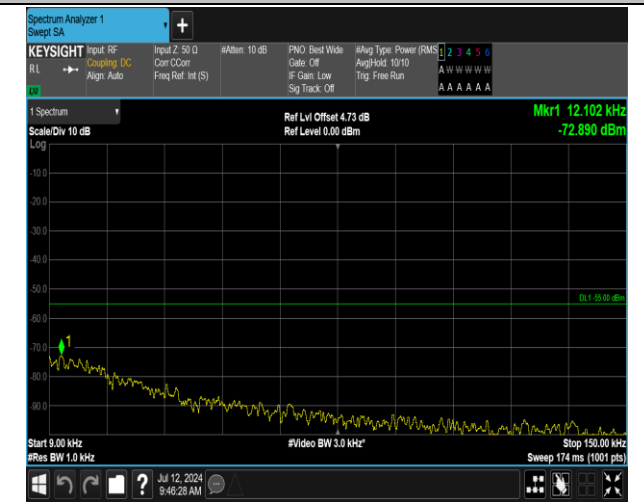

7-7-15MHz-15MHz-16QAM-16QAM-21025-21175-1RB#74
-ORB#0-20000~27000MHz-PASS

7-7-15MHz-15MHz-16QAM-16QAM-21025-21175-75RB#0
-75RB#0-0.009~0.15MHz-PASS