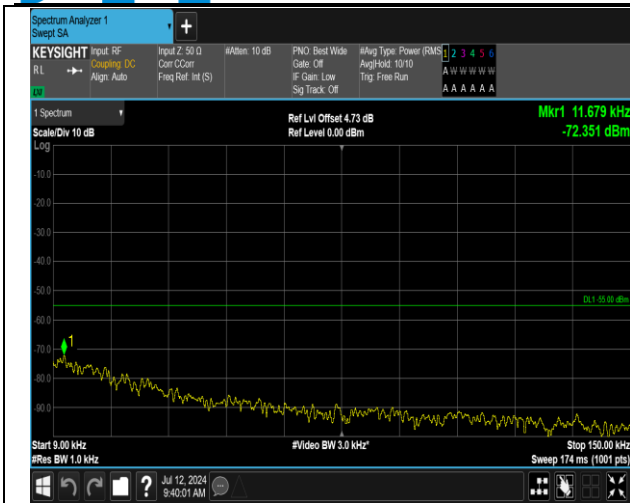

7-7-15MHz-15MHz-16QAM-16QAM-21025-21175-1RB#0-1RB#74-20000~27000MHz-PASS

7-7-15MHz-15MHz-16QAM-16QAM-21025-21175-1RB#74
-ORB#0-0.009~0.15MHz-PASS