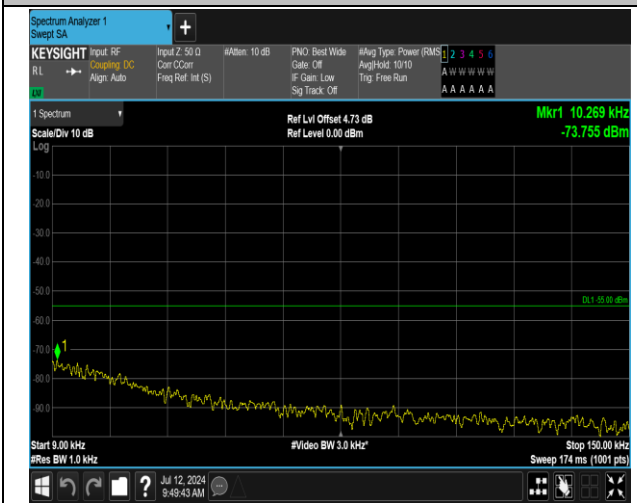

7-7-15MHz-15MHz-16QAM-16QAM-21025-21175-75RB#0
-75RB#0-20000~27000MHz-PASS

7-7-15MHz-15MHz-16QAM-16QAM-21225-21375-1RB#0-
ORB#0-0.009~0.15MHz-PASS