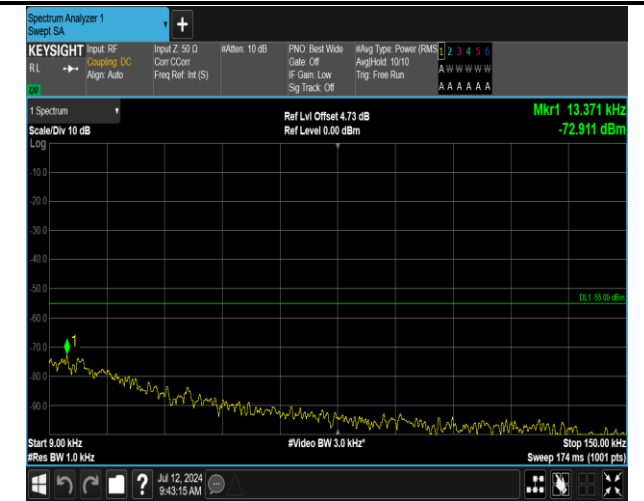

7-7-15MHz-15MHz-16QAM-16QAM-21025-21175-1RB#0-0RB#0-20000~27000MHz-PASS

7-7-15MHz-15MHz-16QAM-16QAM-21025-21175-1RB#0-1RB#74-0.009~0.15MHz-PASS