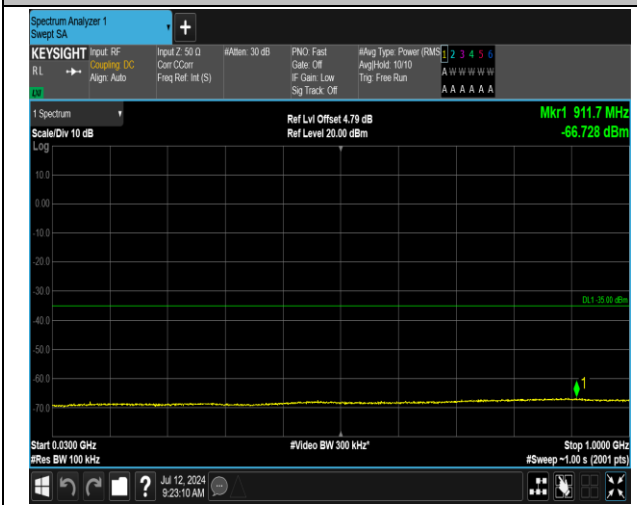

7-7-15MHz-15MHz-16QAM-16QAM-20825-20975-1RB#7
4-0RB#0-1000~2000MHz-PASS

7-7-15MHz-15MHz-16QAM-16QAM-20825-20975-1RB#7
4-0RB#0-30~1000MHz-PASS