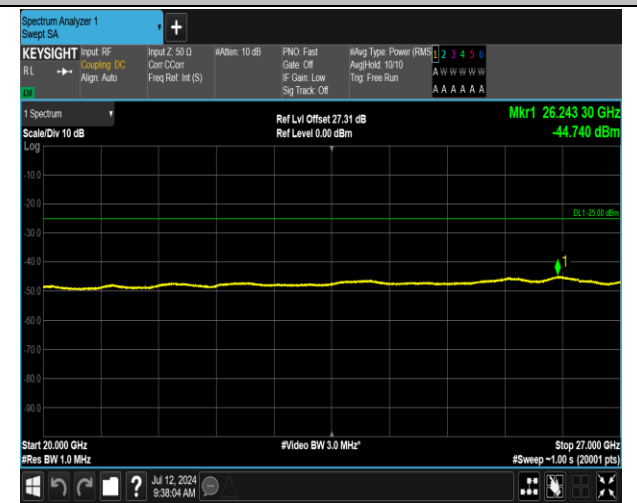

7-7-15MHz-15MHz-16QAM-16QAM-21025-21175-1RB#0-0RB#0-0.15~30MHz-PASS

7-7-15MHz-15MHz-16QAM-16QAM-21025-21175-1RB#0-0RB#0-20000~27000MHz-PASS