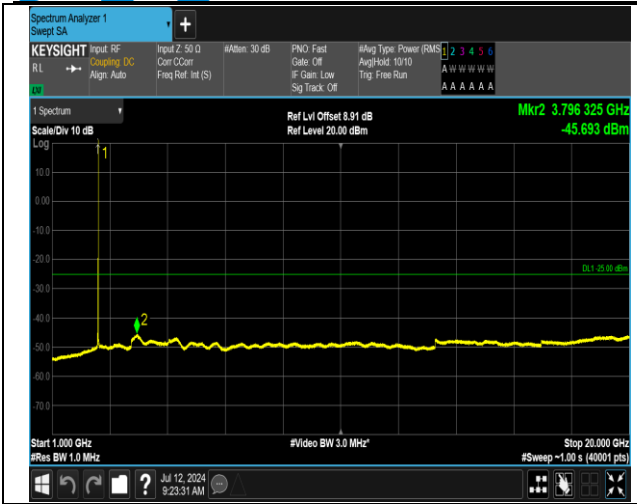

7-7-15MHz-15MHz-16QAM-16QAM-20825-20975-1RB#74-4-0RB#0-0.009~0.15MHz-PASS

7-7-15MHz-15MHz-16QAM-16QAM-20825-20975-1RB#7
4-0RB#0-1000~2000MHz-PASS