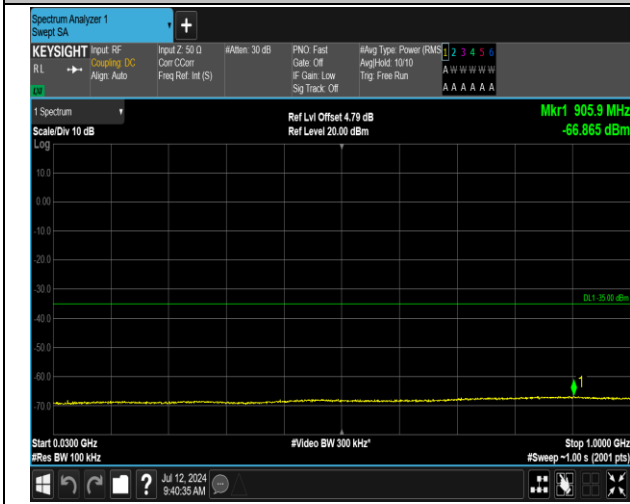

7-7-15MHz-15MHz-16QAM-16QAM-21025-21175-1RB#74
-ORB#0-1000~20000MHz-PASS

7-7-15MHz-15MHz-16QAM-16QAM-21025-21175-1RB#74
-ORB#0-30~1000MHz-PASS