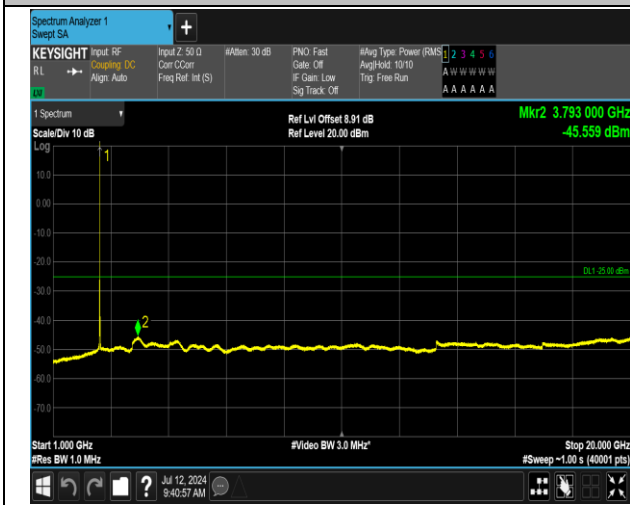

7-7-15MHz-15MHz-16QAM-16QAM-21025-21175-1RB#74
-ORB#0-0.009~0.15MHz-PASS

7-7-15MHz-15MHz-16QAM-16QAM-21025-21175-1RB#74
-ORB#0-1000~20000MHz-PASS