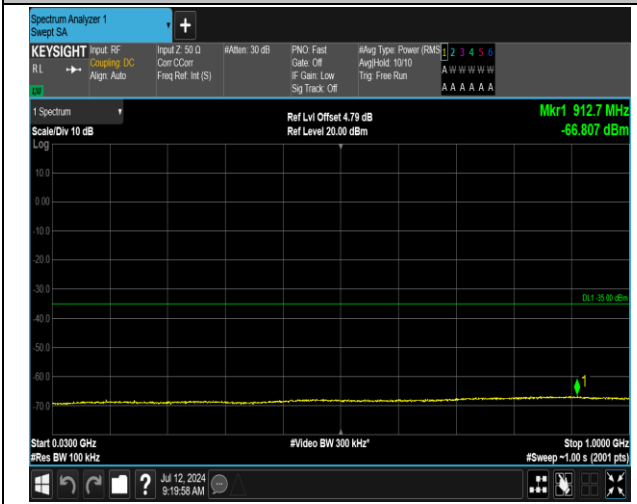

7-7-15MHz-15MHz-16QAM-16QAM-20825-20975-1RB#0-ORB#0-1000~20000MHz-PASS

7-7-15MHz-15MHz-16QAM-16QAM-20825-20975-1RB#0-ORB#0-30~1000MHz-PASS