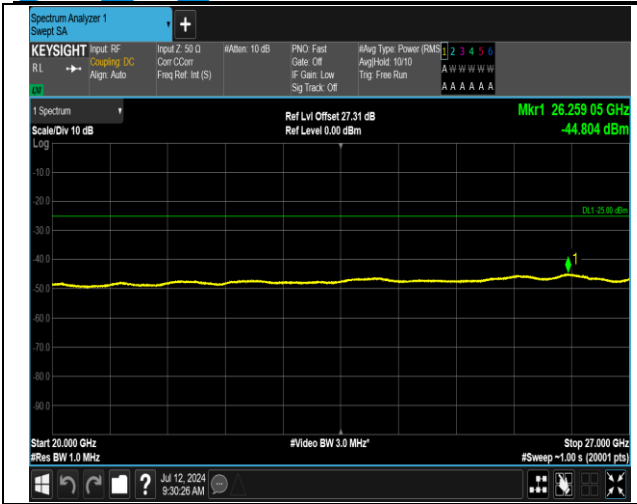

7-7-15MHz-15MHz-16QAM-16QAM-20825-20975-75RB#
0-75RB#0-0.15~30MHz-PASS

7-7-15MHz-15MHz-16QAM-16QAM-20825-20975-75RB#0-0-75RB#0-20000~27000MHz-PASS