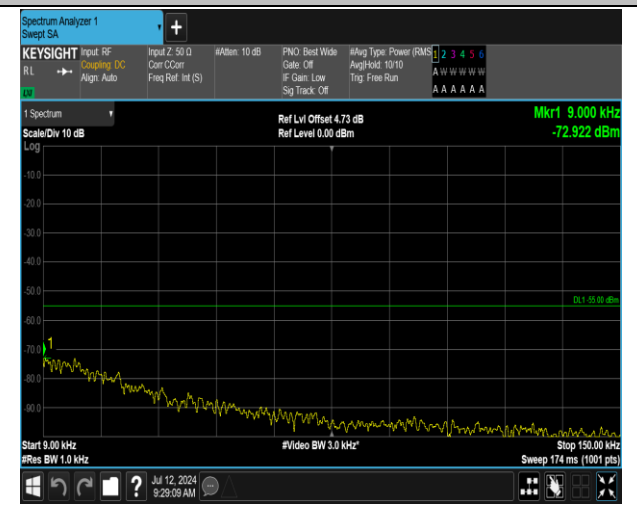

7-7-15MHz-15MHz-16QAM-16QAM-20825-20975-1RB#74
-0RB#0-2000~27000MHz-PASS

7-7-15MHz-15MHz-16QAM-16QAM-20825-20975-75RB#0
-75RB#0-0.009~0.15MHz-PASS