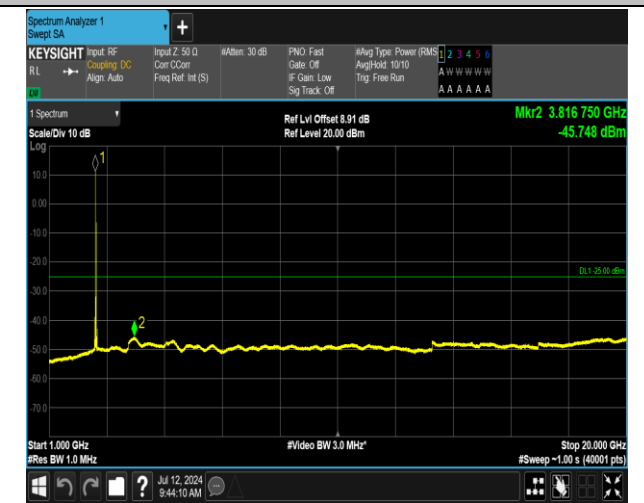

7-7-15MHz-15MHz-16QAM-16QAM-21025-21175-1RB#0-1RB#74-0.009~0.15MHz-PASS

7-7-15MHz-15MHz-16QAM-16QAM-21025-21175-1RB#0-1RB#74-1000~20000MHz-PASS