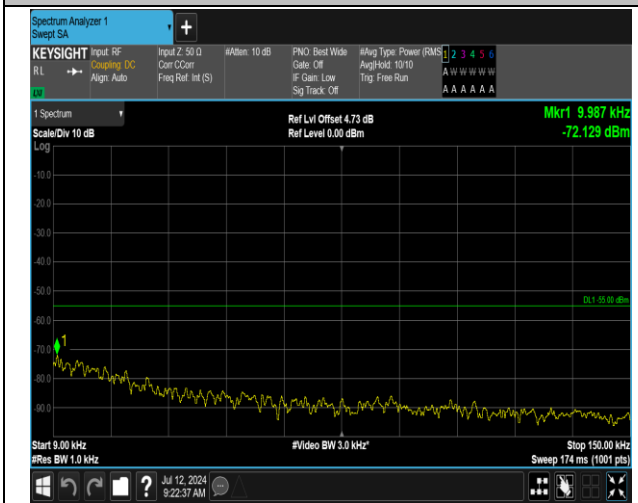

7-7-15MHz-15MHz-16QAM-16QAM-20825-20975-1RB#0-1RB#74-20000~27000MHz-PASS

7-7-15MHz-15MHz-16QAM-16QAM-20825-20975-1RB#74-4-0RB#0-0.009~0.15MHz-PASS