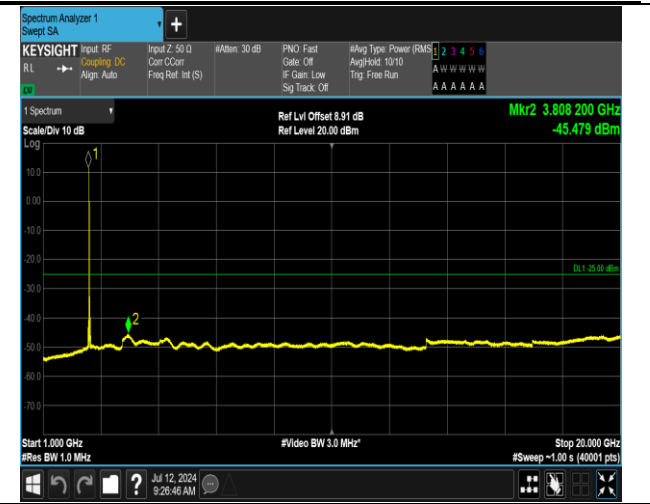

7-7-15MHz-15MHz-16QAM-16QAM-20825-20975-1RB#0-1RB#74-0.009~0.15MHz-PASS

7-7-15MHz-15MHz-16QAM-16QAM-20825-20975-1RB#0-1RB#74-1000~20000MHz-PASS