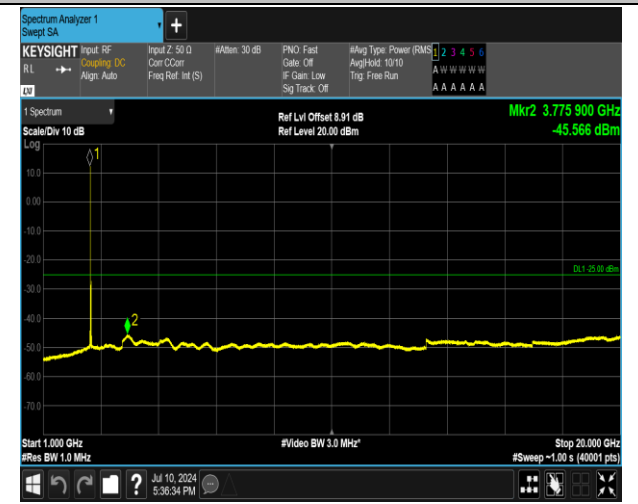

7-7-15MHz-10MHz-16QAM-16QAM-21277-21397-1RB#0-1RB#49-0.009~0.15MHz-PASS

7-7-15MHz-10MHz-16QAM-16QAM-21277-21397-1RB#0-1RB#49-1000~20000MHz-PASS