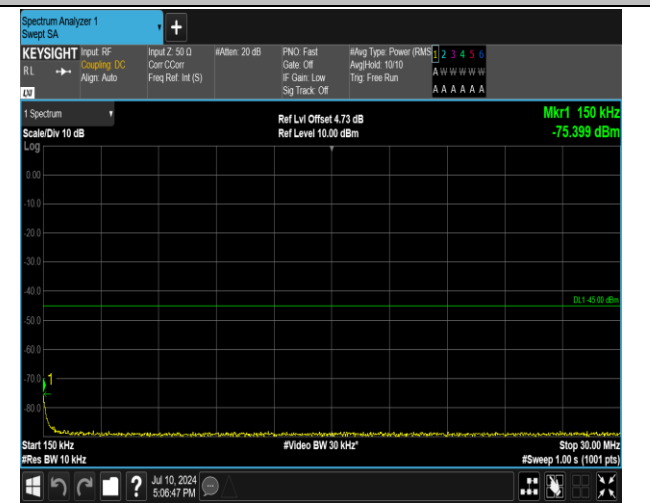

7-7-15MHz-10MHz-16QAM-16QAM-20825-20945-1RB#0-1RB#49-30~1000MHz-PASS

7-7-15MHz-10MHz-16QAM-16QAM-20825-20945-1RB#74-4-0RB#0-0.15~30MHz-PASS