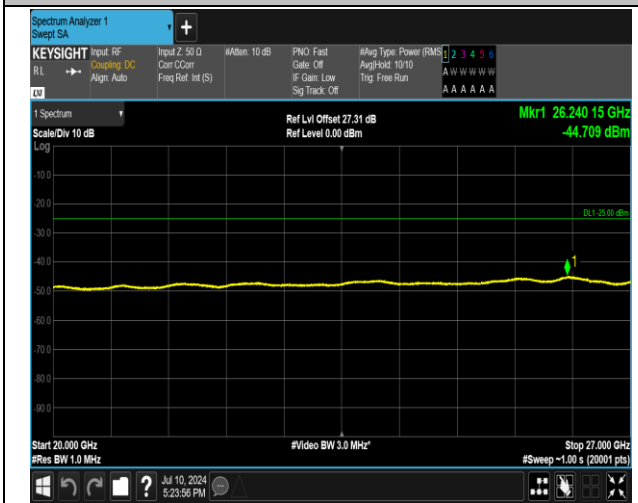

7-7-15MHz-10MHz-16QAM-16QAM-21051-21171-1RB#0-1RB#49-0.15~30MHz-PASS

7-7-15MHz-10MHz-16QAM-16QAM-21051-21171-1RB#0-1RB#49-20000~27000MHz-PASS