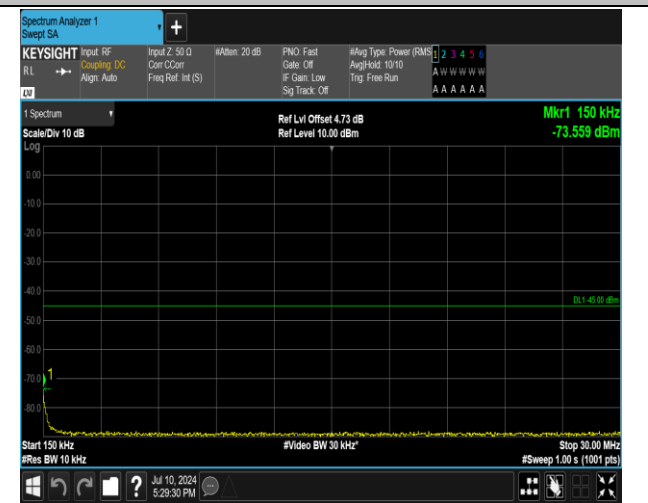

7-7-15MHz-10MHz-16QAM-16QAM-21051-21171-75RB#0
-50RB#0-30~1000MHz-PASS

7-7-15MHz-10MHz-16QAM-16QAM-21277-21397-1RB#0-
ORB#0-0.15~30MHz-PASS