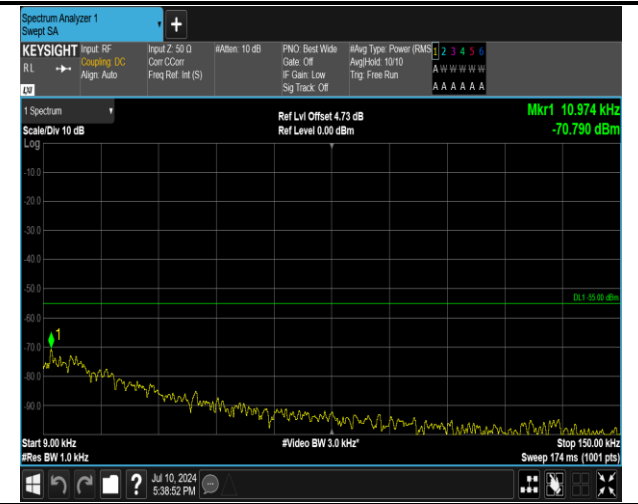

7-7-15MHz-10MHz-16QAM-16QAM-21277-21397-1RB#74-0RB#0-20000~27000MHz-PASS

7-7-15MHz-10MHz-16QAM-16QAM-21277-21397-75RB#0
-50RB#0-0.009~0.15MHz-PASS