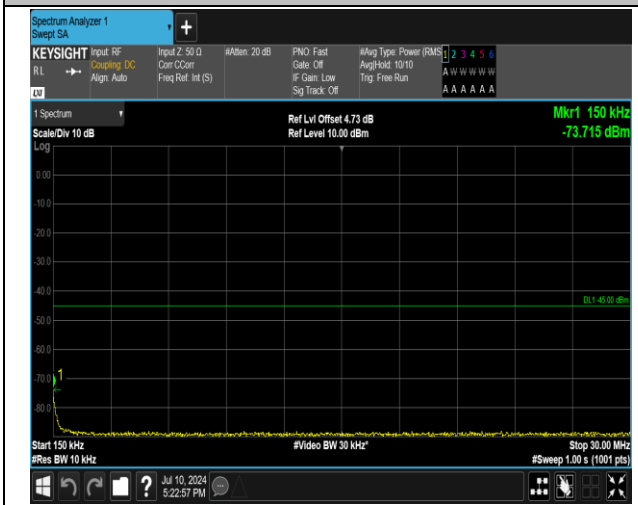

7-7-15MHz-10MHz-16QAM-16QAM-21051-21171-1RB#0-ORB#0-30~1000MHz-PASS

7-7-15MHz-10MHz-16QAM-16QAM-21051-21171-1RB#0-1RB#49-0.15~30MHz-PASS