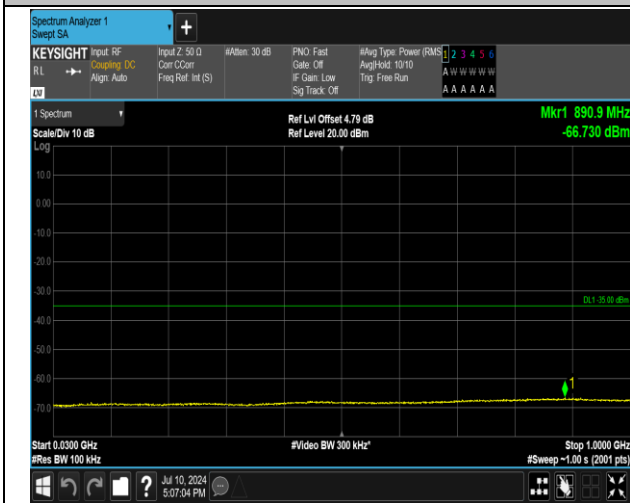

7-7-15MHz-10MHz-16QAM-16QAM-20825-20945-1RB#7
4-0RB#0-1000~2000MHz-PASS

7-7-15MHz-10MHz-16QAM-16QAM-20825-20945-1RB#7
4-0RB#0-30~1000MHz-PASS