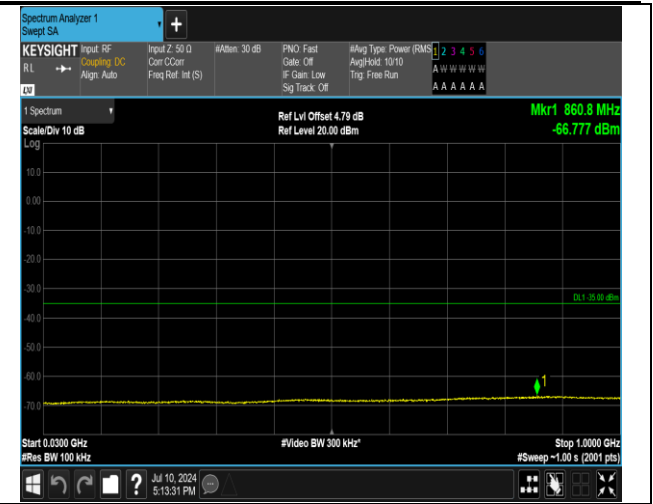

7-7-15MHz-10MHz-16QAM-16QAM-20825-20945-75RB#0
-50RB#0-1000~20000MHz-PASS

7-7-15MHz-10MHz-16QAM-16QAM-20825-20945-75RB#0-50RB#0-30~1000MHz-PASS