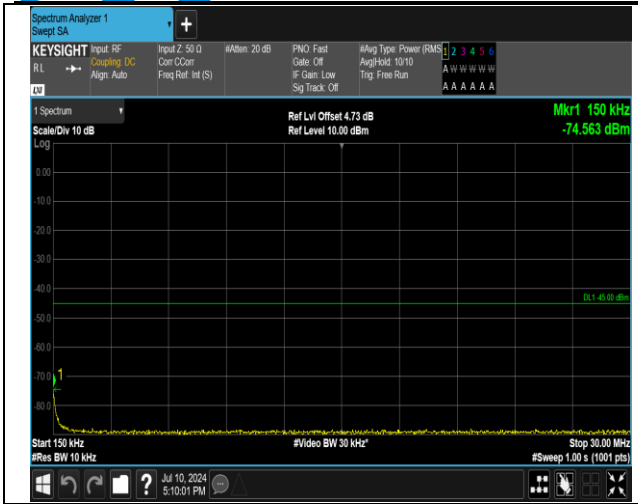

7-7-15MHz-10MHz-16QAM-16QAM-20825-20945-1RB#0-ORB#0-30~1000MHz-PASS

7-7-15MHz-10MHz-16QAM-16QAM-20825-20945-1RB#0-1RB#49-0.15~30MHz-PASS