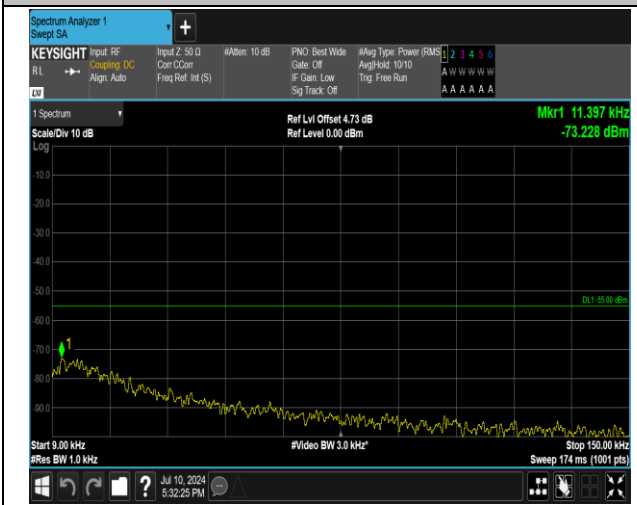

7-7-15MHz-10MHz-16QAM-16QAM-21277-21397-1RB#0-1RB#49-20000~27000MHz-PASS

7-7-15MHz-10MHz-16QAM-16QAM-21277-21397-1RB#74-0RB#0-0.009~0.15MHz-PASS