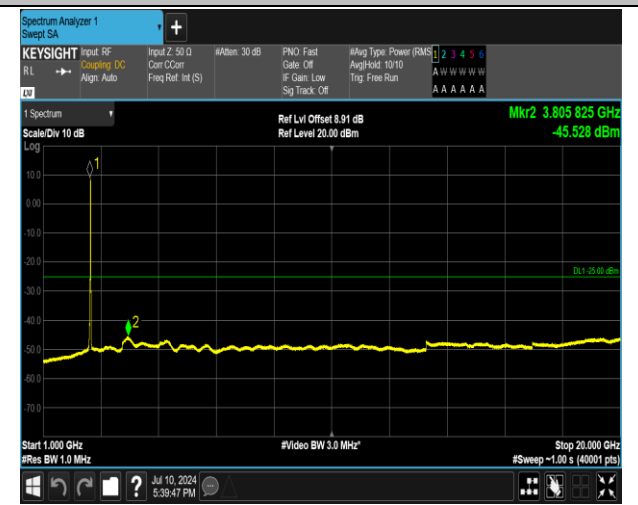

7-7-15MHz-10MHz-16QAM-16QAM-21277-21397-75RB#0
-50RB#0-0.009~0.15MHz-PASS

7-7-15MHz-10MHz-16QAM-16QAM-21277-21397-75RB#0
-50RB#0-1000~20000MHz-PASS