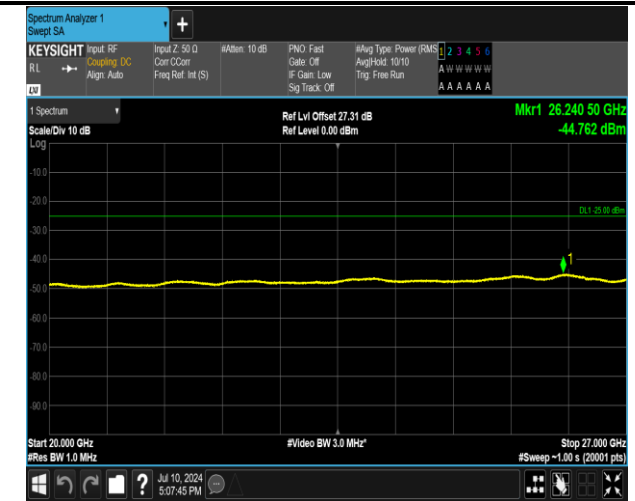

7-7-15MHz-10MHz-16QAM-16QAM-20825-20945-1RB#74-4-0RB#0-0.15~30MHz-PASS

7-7-15MHz-10MHz-16QAM-16QAM-20825-20945-1RB#74
-0RB#0-2000~27000MHz-PASS