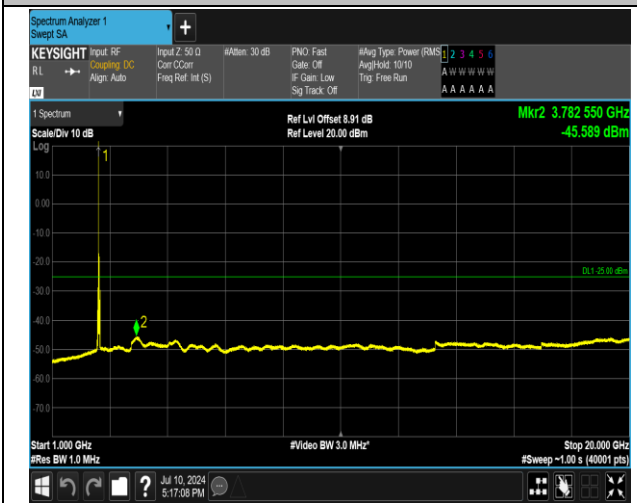

7-7-15MHz-10MHz-16QAM-16QAM-21051-21171-1RB#0-0RB#0-0.009~0.15MHz-PASS

7-7-15MHz-10MHz-16QAM-16QAM-21051-21171-1RB#0-0RB#0-1000~20000MHz-PASS