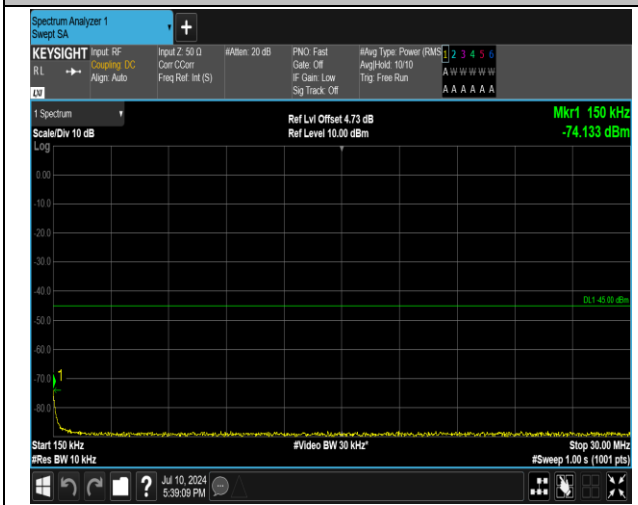

7-7-15MHz-10MHz-16QAM-16QAM-21277-21397-1RB#7
4-0RB#0-30~1000MHz-PASS

7-7-15MHz-10MHz-16QAM-16QAM-21277-21397-75RB#0
0-50RB#0-0.15~30MHz-PASS