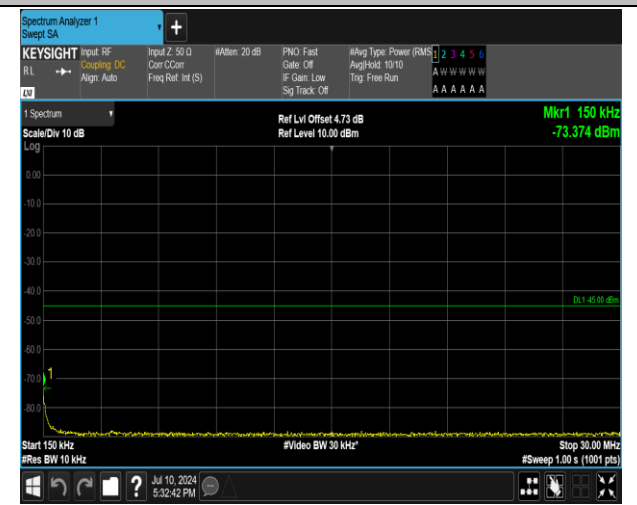

7-7-15MHz-10MHz-16QAM-16QAM-21277-21397-1RB#0-1RB#49-30~1000MHz-PASS

7-7-15MHz-10MHz-16QAM-16QAM-21277-21397-1RB#74-0RB#0-0.15~30MHz-PASS