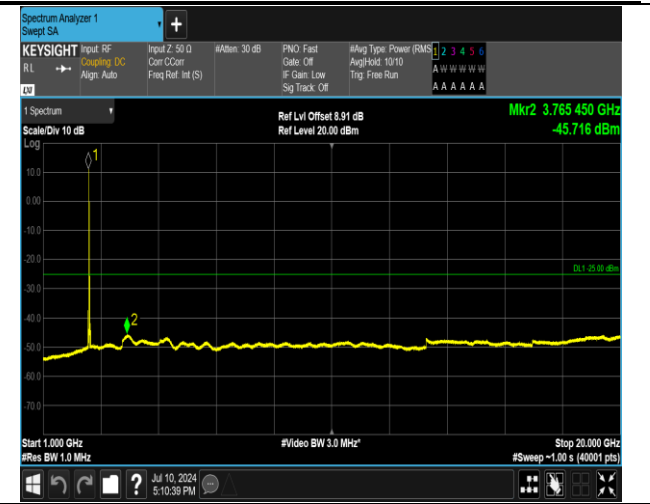

7-7-15MHz-10MHz-16QAM-16QAM-20825-20945-1RB#0-1RB#49-0.009~0.15MHz-PASS

7-7-15MHz-10MHz-16QAM-16QAM-20825-20945-1RB#0-1RB#49-1000~20000MHz-PASS