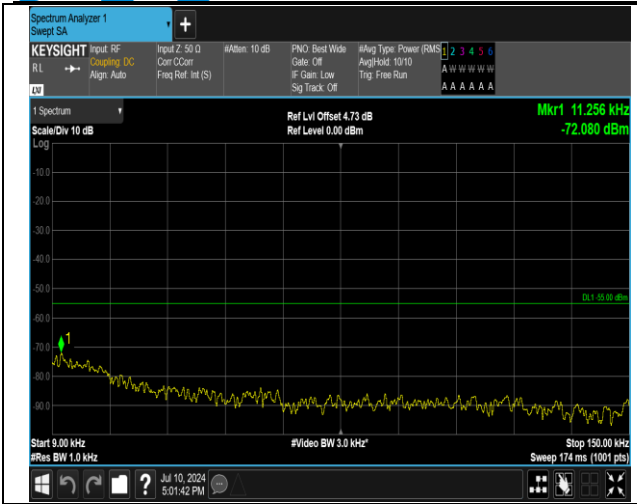

7-7-15MHz-10MHz-16QAM-16QAM-21277-21397-75RB#0
0-50RB#0-20000~27000MHz-PASS

7-7-15MHz-10MHz-QPSK-QPSK-20825-20945-1RB#0-0R
B#0-0.009~0.15MHz-PASS