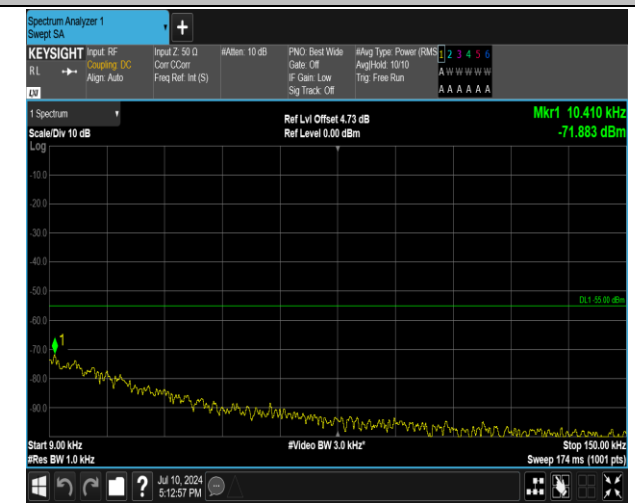

7-7-15MHz-10MHz-16QAM-16QAM-20825-20945-1RB#74
-0RB#0-2000~27000MHz-PASS

7-7-15MHz-10MHz-16QAM-16QAM-20825-20945-75RB#0
-50RB#0-0.009~0.15MHz-PASS