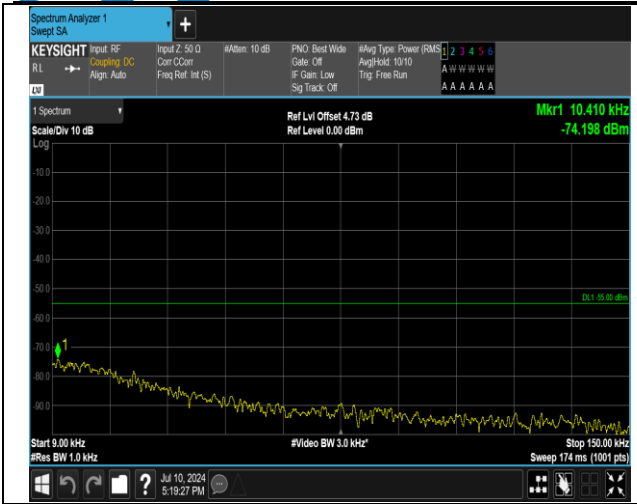

7-7-15MHz-10MHz-16QAM-16QAM-21051-21171-1RB#0-1RB#49-20000~27000MHz-PASS

7-7-15MHz-10MHz-16QAM-16QAM-21051-21171-1RB#74
-ORB#0-0.009~0.15MHz-PASS