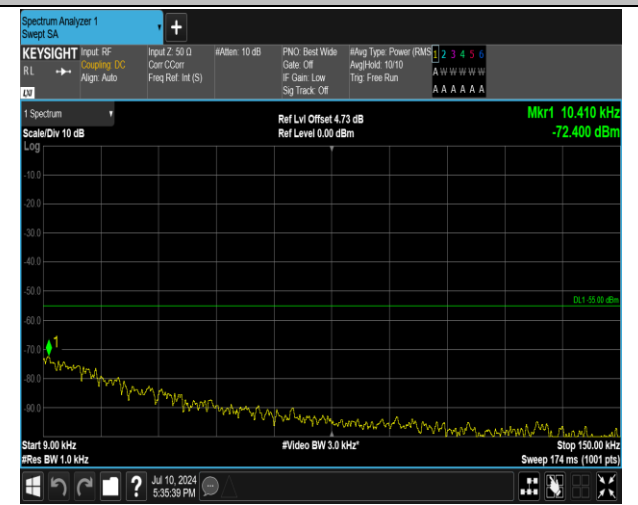

7-7-15MHz-10MHz-16QAM-16QAM-21277-21397-1RB#0-ORB#0-20000~27000MHz-PASS

7-7-15MHz-10MHz-16QAM-16QAM-21277-21397-1RB#0-1RB#49-0.009~0.15MHz-PASS