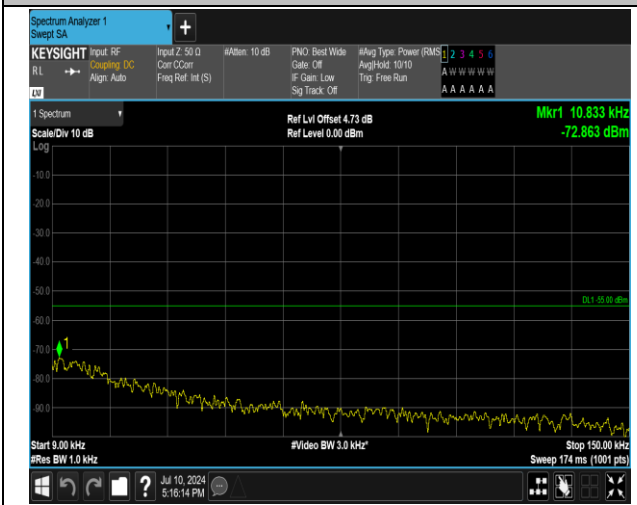

7-7-15MHz-10MHz-16QAM-16QAM-20825-20945-75RB#-0-50RB#0-20000~27000MHz-PASS

7-7-15MHz-10MHz-16QAM-16QAM-21051-21171-1RB#0-0RB#0-0.009~0.15MHz-PASS