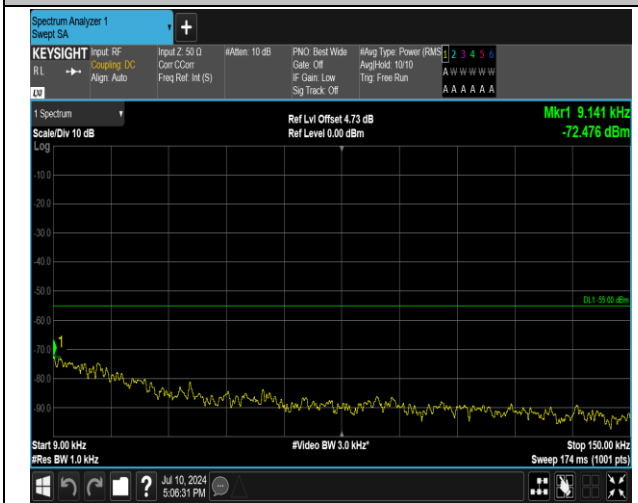

7-7-15MHz-10MHz-16QAM-16QAM-20825-20945-1RB#0-1RB#49-20000~27000MHz-PASS

7-7-15MHz-10MHz-16QAM-16QAM-20825-20945-1RB#74-4-0RB#0-0.009~0.15MHz-PASS