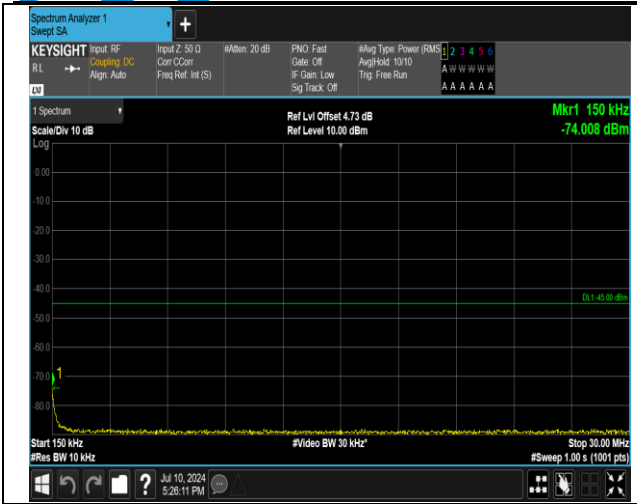

7-7-15MHz-10MHz-16QAM-16QAM-21051-21171-1RB#74
-ORB#0-30~1000MHz-PASS

7-7-15MHz-10MHz-16QAM-16QAM-21051-21171-75RB#0
-50RB#0-0.15~30MHz-PASS