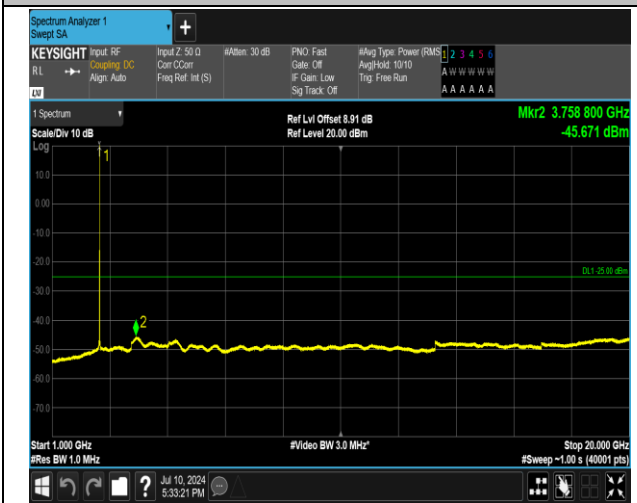

7-7-15MHz-10MHz-16QAM-16QAM-21277-21397-1RB#74-0RB#0-0.009~0.15MHz-PASS

7-7-15MHz-10MHz-16QAM-16QAM-21277-21397-1RB#74-0RB#0-1000~20000MHz-PASS