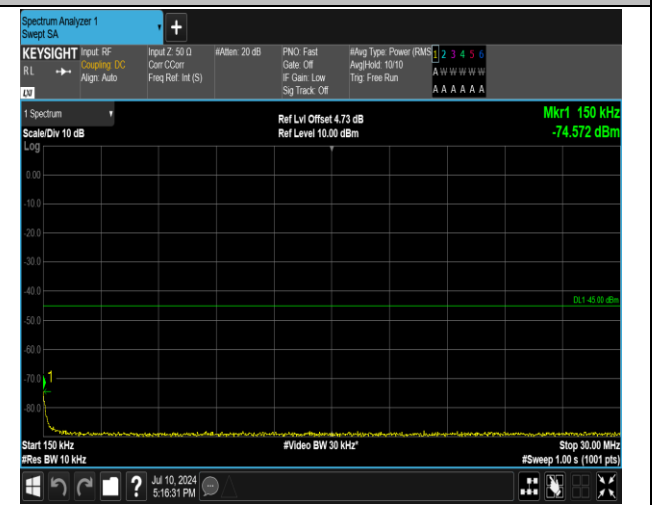

7-7-15MHz-10MHz-16QAM-16QAM-20825-20945-75RB#0-50RB#0-30~1000MHz-PASS

7-7-15MHz-10MHz-16QAM-16QAM-21051-21171-1RB#0-0RB#0-0.15~30MHz-PASS