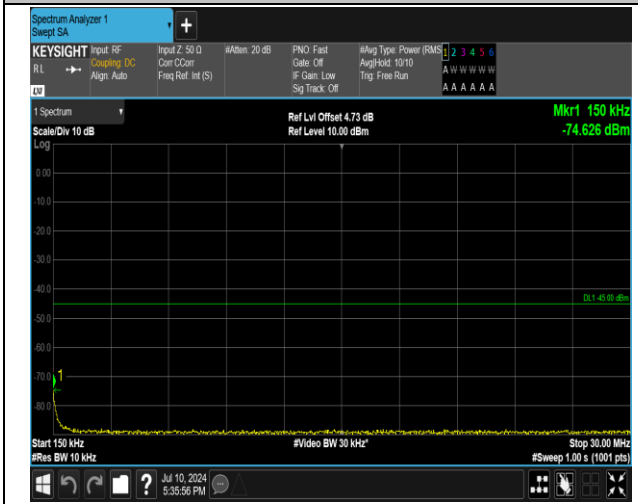

7-7-15MHz-10MHz-16QAM-16QAM-21277-21397-1RB#0-ORB#0-30~1000MHz-PASS

7-7-15MHz-10MHz-16QAM-16QAM-21277-21397-1RB#0-1RB#49-0.15~30MHz-PASS