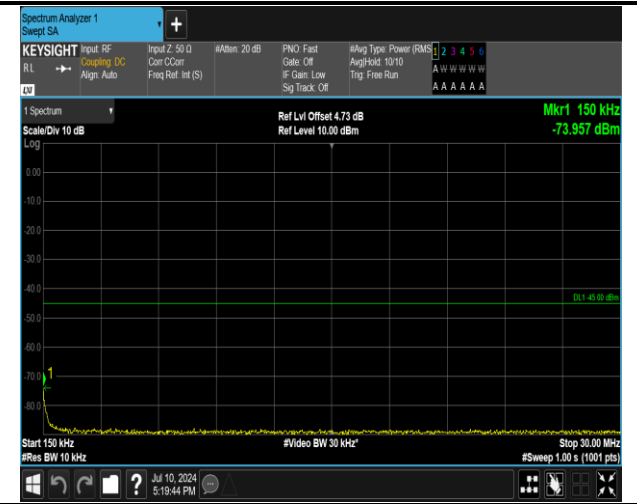

7-7-15MHz-10MHz-16QAM-16QAM-21051-21171-1RB#0-1RB#49-30~1000MHz-PASS

7-7-15MHz-10MHz-16QAM-16QAM-21051-21171-1RB#74
-ORB#0-0.15~30MHz-PASS