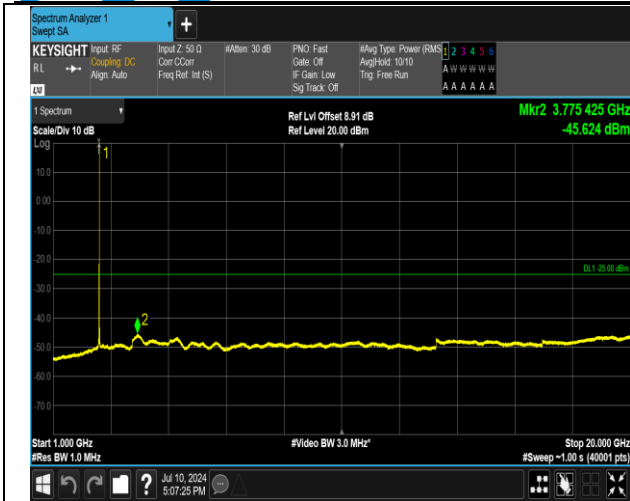

7-7-15MHz-10MHz-16QAM-16QAM-20825-20945-1RB#74-4-0RB#0-0.009~0.15MHz-PASS

7-7-15MHz-10MHz-16QAM-16QAM-20825-20945-1RB#7
4-0RB#0-1000~2000MHz-PASS