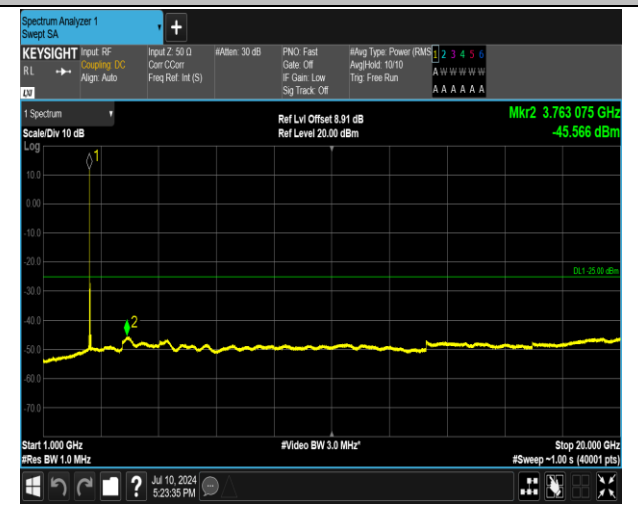

7-7-15MHz-10MHz-16QAM-16QAM-21051-21171-1RB#0-1RB#49-0.009~0.15MHz-PASS

7-7-15MHz-10MHz-16QAM-16QAM-21051-21171-1RB#0-1RB#49-1000~20000MHz-PASS