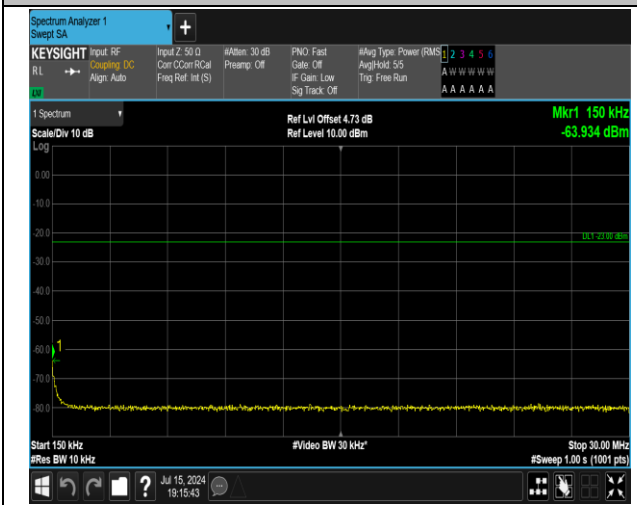

5-5-5MHz-3MHz-16QAM-16QAM-20510-20549-1RB#0-0R
B#0-3000~10000MHz-PASS

5-5-5MHz-3MHz-16QAM-16QAM-20510-20549-1RB#0-1R
B#15-0.15~30MHz-PASS