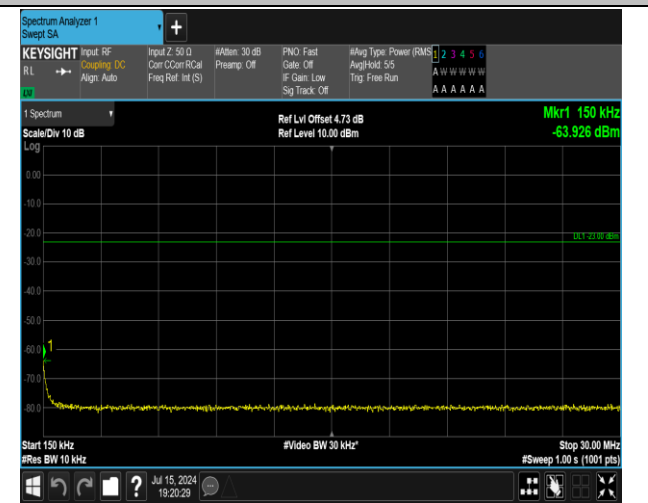

5-5-5MHz-3MHz-16QAM-16QAM-20510-20549-25RB#0-1
5RB#0-3000~10000MHz-PASS

5-5-5MHz-3MHz-16QAM-16QAM-20595-20634-1RB#0-0R
B#0-0.15~30MHz-PASS