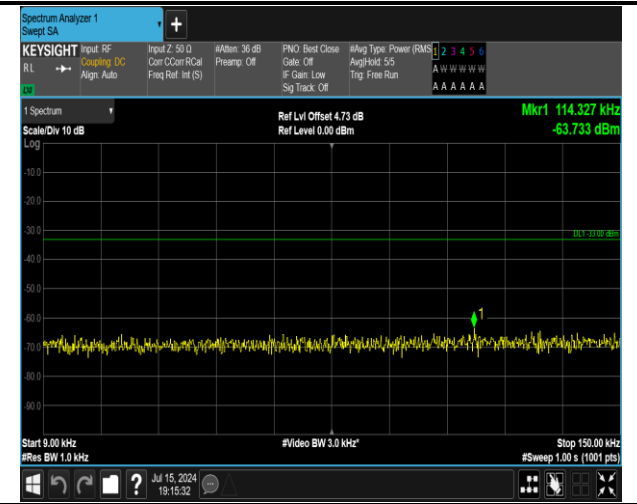

5-5-5MHz-3MHz-16QAM-16QAM-20510-20549-1RB#0-0R
B#0-30~1000MHz-PASS

5-5-5MHz-3MHz-16QAM-16QAM-20510-20549-1RB#0-1R
B#15-0.009~0.15MHz-PASS