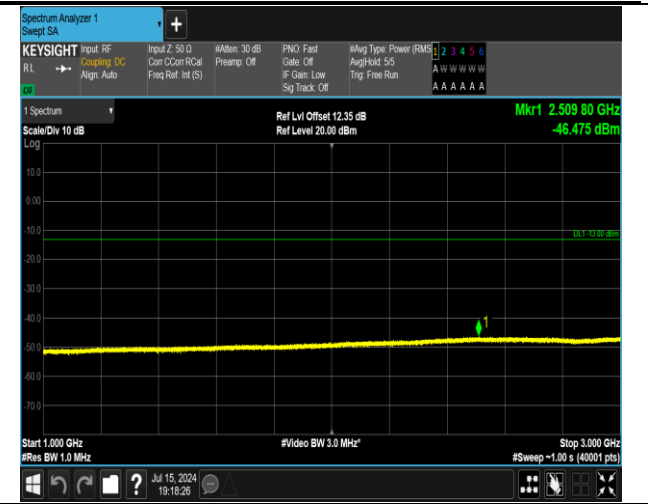

5-5-5MHz-3MHz-16QAM-16QAM-20510-20549-25RB#0-1
5RB#0-0.009~0.15MHz-PASS

5-5-5MHz-3MHz-16QAM-16QAM-20510-20549-25RB#0-1
5RB#0-1000~3000MHz-PASS