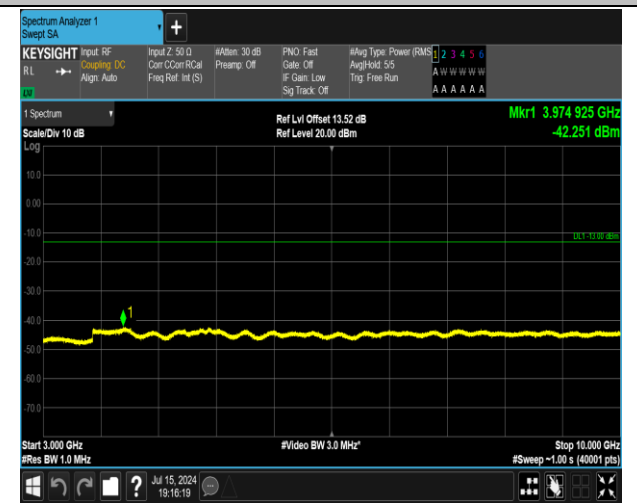

5-5-5MHz-3MHz-16QAM-16QAM-20510-20549-1RB#0-1R
B#15-1000~3000MHz-PASS

5-5-5MHz-3MHz-16QAM-16QAM-20510-20549-1RB#0-1R
B#15-3000~10000MHz-PASS