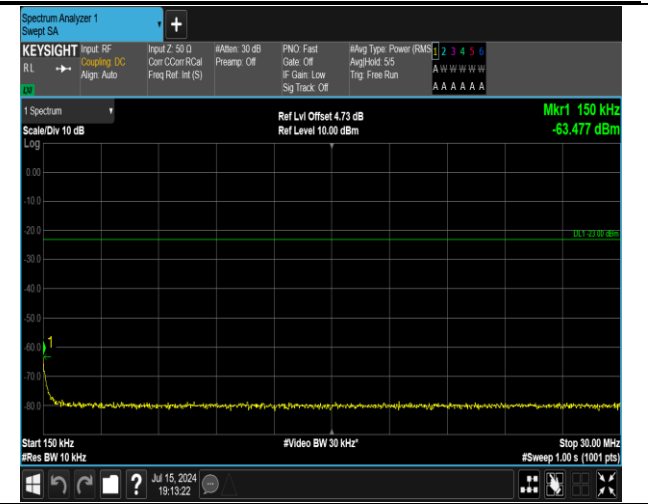

5-5-5MHz-3MHz-16QAM-16QAM-20510-20549-1RB#0-1R
B#15-3000~10000MHz-PASS

5-5-5MHz-3MHz-16QAM-16QAM-20510-20549-1RB#24-0
RB#0-0.15~30MHz-PASS