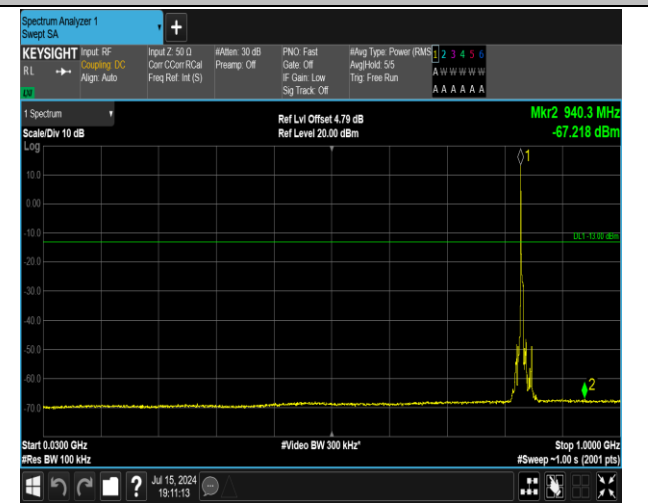

5-5-5MHz-3MHz-16QAM-16QAM-20510-20549-1RB#0-0R
B#0-0.15~30MHz-PASS

5-5-5MHz-3MHz-16QAM-16QAM-20510-20549-1RB#0-0R
B#0-30~1000MHz-PASS