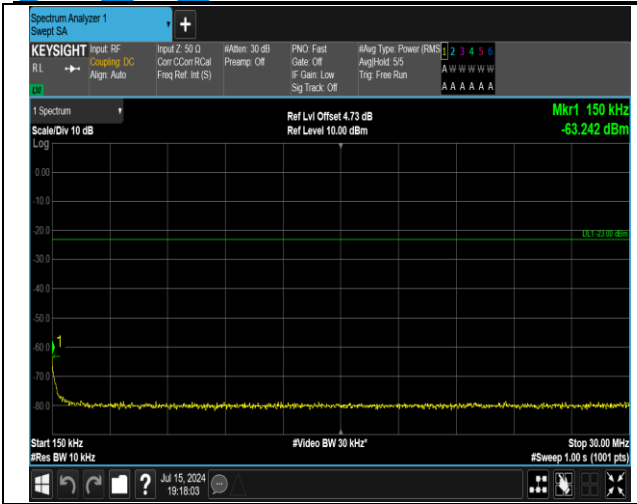

5-5-5MHz-3MHz-16QAM-16QAM-20510-20549-1RB#24-0
RB#0-3000~10000MHz-PASS

5-5-5MHz-3MHz-16QAM-16QAM-20510-20549-25RB#0-1
5RB#0-0.15~30MHz-PASS