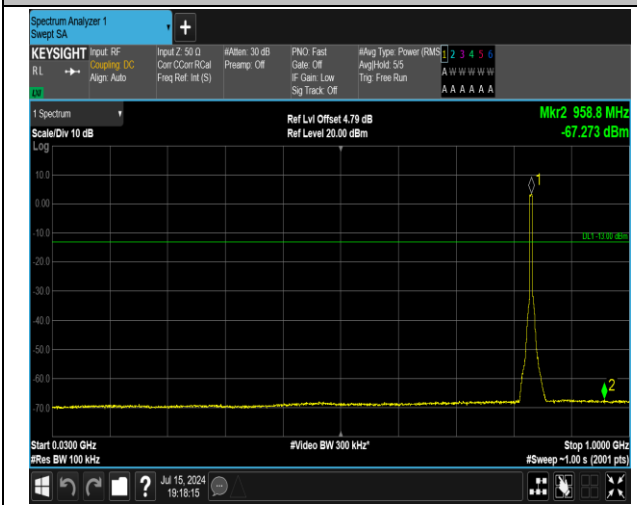

5-5-5MHz-3MHz-16QAM-16QAM-20510-20549-25RB#0-1
5RB#0-0.15~30MHz-PASS

5-5-5MHz-3MHz-16QAM-16QAM-20510-20549-25RB#0-1
5RB#0-30~1000MHz-PASS