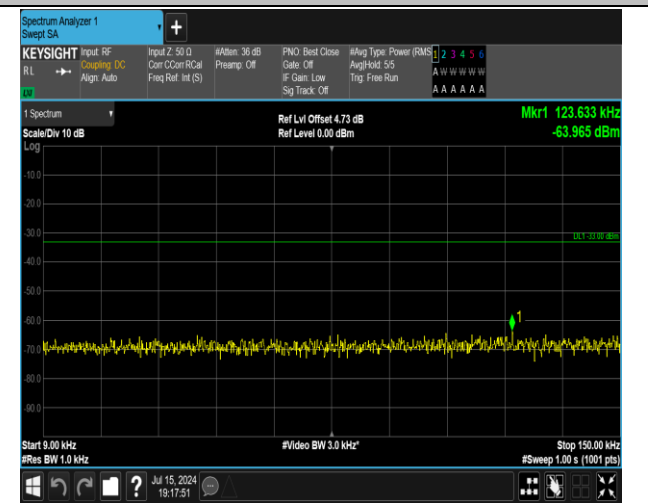

5-5-5MHz-3MHz-16QAM-16QAM-20510-20549-1RB#24-0
RB#0-30~1000MHz-PASS

5-5-5MHz-3MHz-16QAM-16QAM-20510-20549-25RB#0-1
5RB#0-0.009~0.15MHz-PASS