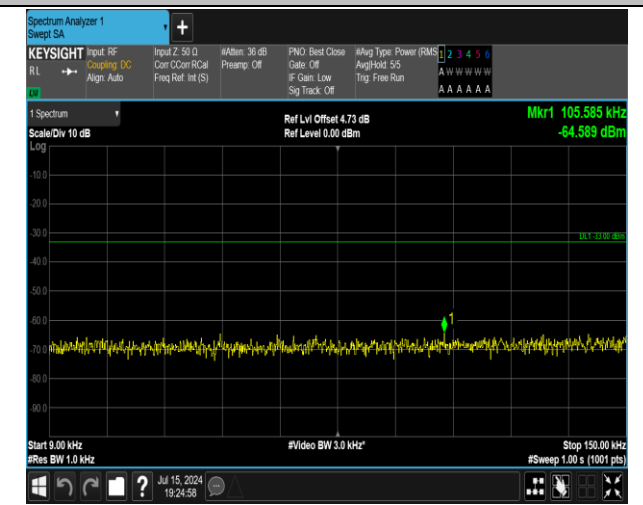

5-5-5MHz-3MHz-16QAM-16QAM-20595-20634-1RB#0-0R
B#0-30~1000MHz-PASS

5-5-5MHz-3MHz-16QAM-16QAM-20595-20634-1RB#0-1R
B#15-0.009~0.15MHz-PASS