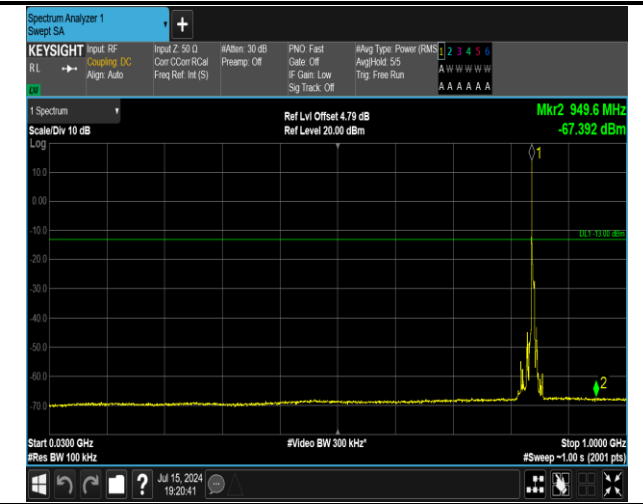

5-5-5MHz-3MHz-16QAM-16QAM-20595-20634-1RB#0-0R
B#0-0.15~30MHz-PASS

5-5-5MHz-3MHz-16QAM-16QAM-20595-20634-1RB#0-0R
B#0-30~1000MHz-PASS