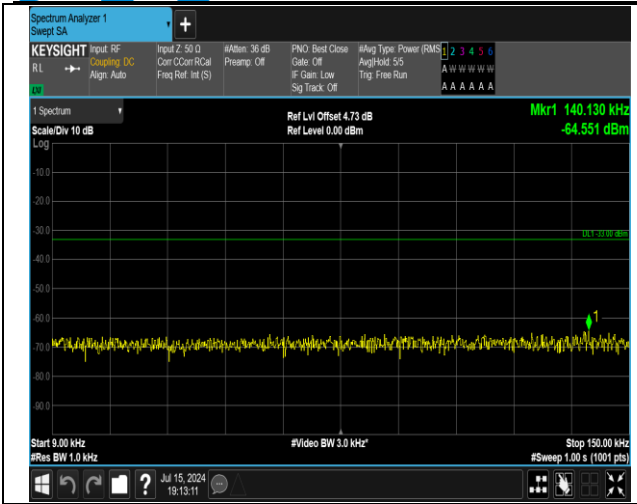

5-5-5MHz-3MHz-16QAM-16QAM-20510-20549-1RB#0-1R
B#15-30~1000MHz-PASS

5-5-5MHz-3MHz-16QAM-16QAM-20510-20549-1RB#24-0
RB#0-0.009~0.15MHz-PASS