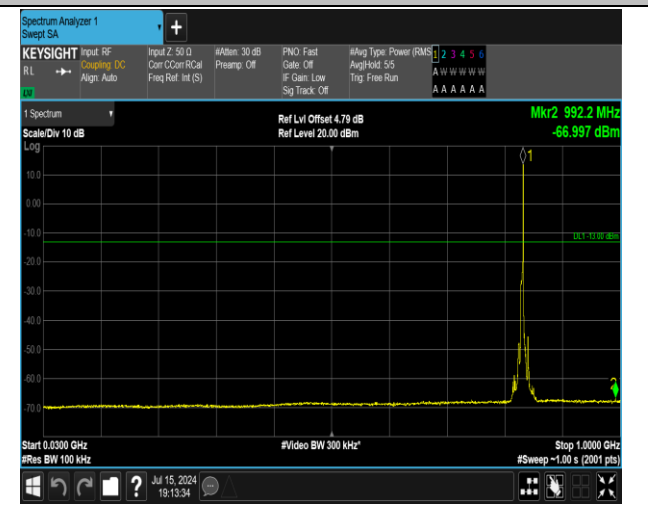

5-5-5MHz-3MHz-16QAM-16QAM-20510-20549-1RB#24-0
RB#0-0.15~30MHz-PASS

5-5-5MHz-3MHz-16QAM-16QAM-20510-20549-1RB#24-0
RB#0-30~1000MHz-PASS