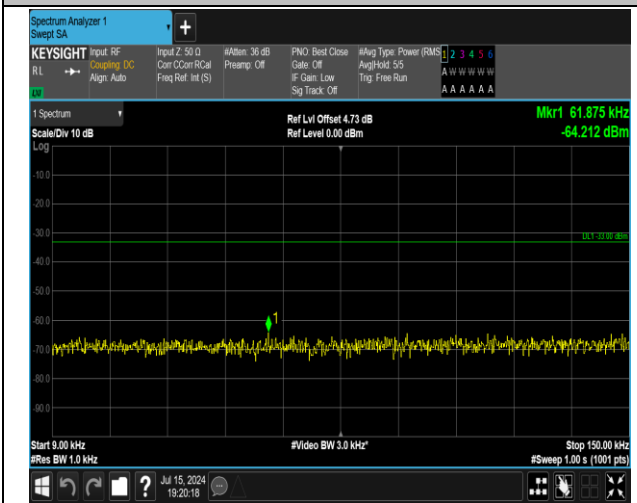

5-5-5MHz-3MHz-16QAM-16QAM-20510-20549-25RB#0-1
5RB#0-30~1000MHz-PASS

5-5-5MHz-3MHz-16QAM-16QAM-20595-20634-1RB#0-0R
B#0-0.009~0.15MHz-PASS