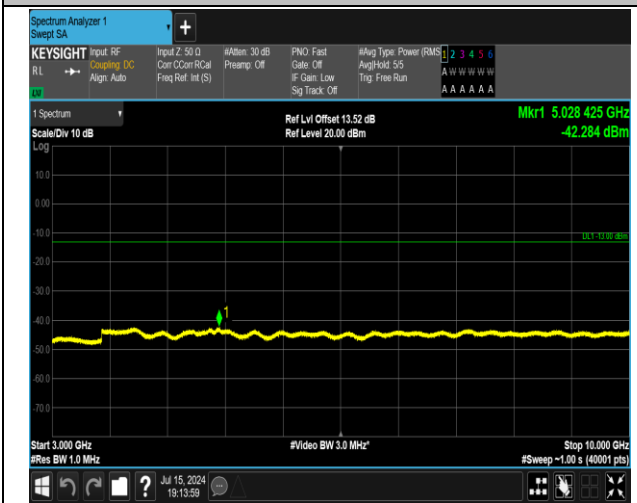

5-5-5MHz-3MHz-16QAM-16QAM-20510-20549-1RB#24-0
RB#0-1000~3000MHz-PASS

5-5-5MHz-3MHz-16QAM-16QAM-20510-20549-1RB#24-0
RB#0-3000~10000MHz-PASS