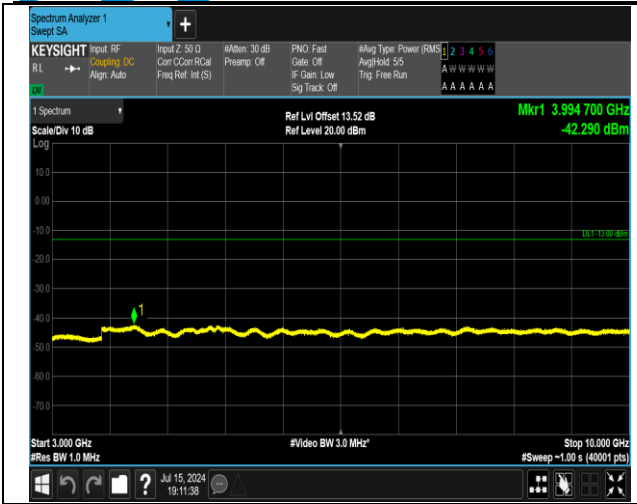

5-5-5MHz-3MHz-16QAM-16QAM-20510-20549-1RB#0-0R
B#0-1000~3000MHz-PASS

5-5-5MHz-3MHz-16QAM-16QAM-20510-20549-1RB#0-0R
B#0-3000~10000MHz-PASS