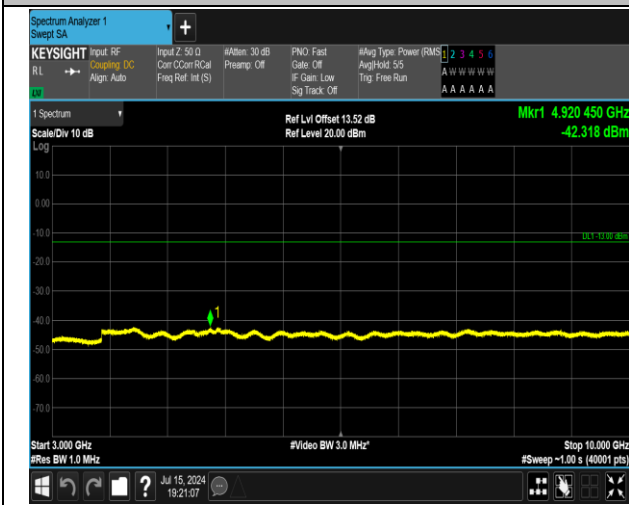

5-5-5MHz-3MHz-16QAM-16QAM-20595-20634-1RB#0-0R
B#0-1000~3000MHz-PASS

5-5-5MHz-3MHz-16QAM-16QAM-20595-20634-1RB#0-0R
B#0-3000~10000MHz-PASS