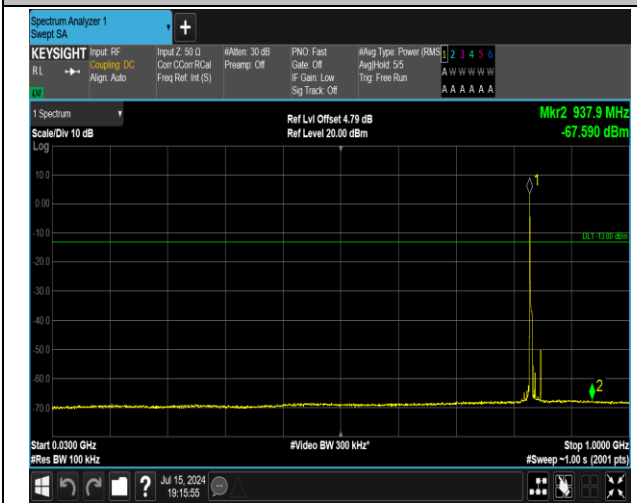

5-5-5MHz-3MHz-16QAM-16QAM-20510-20549-1RB#0-1R
B#15-0.15~30MHz-PASS

5-5-5MHz-3MHz-16QAM-16QAM-20510-20549-1RB#0-1R
B#15-30~1000MHz-PASS