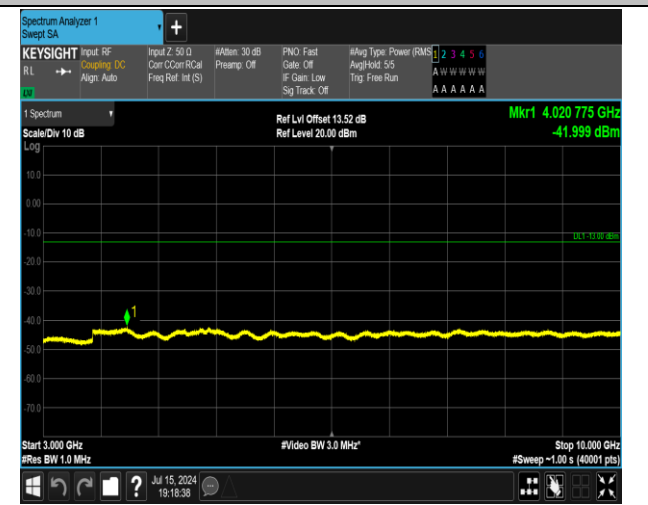

5-5-5MHz-3MHz-16QAM-16QAM-20510-20549-25RB#0-1
5RB#0-1000~3000MHz-PASS

5-5-5MHz-3MHz-16QAM-16QAM-20510-20549-25RB#0-1
5RB#0-3000~10000MHz-PASS