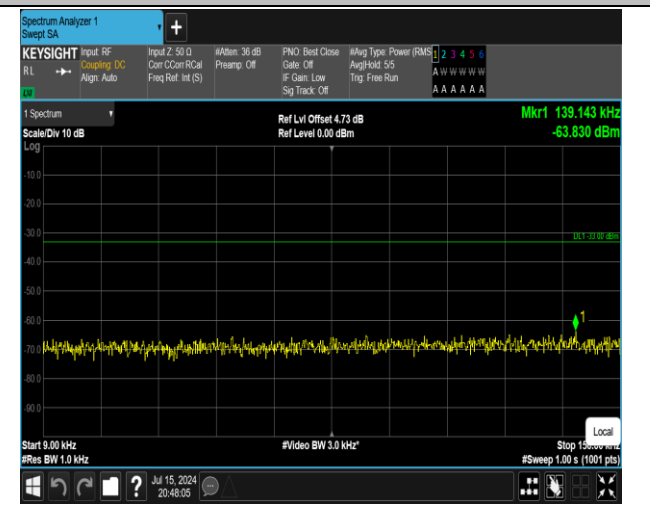

5-5-10MHz-10MHz-16QAM-16QAM-20450-20549-1RB#49
-0RB#0-30~1000MHz-PASS

5-5-10MHz-10MHz-16QAM-16QAM-20450-20549-50RB#0
-50RB#0-0.009~0.15MHz-PASS