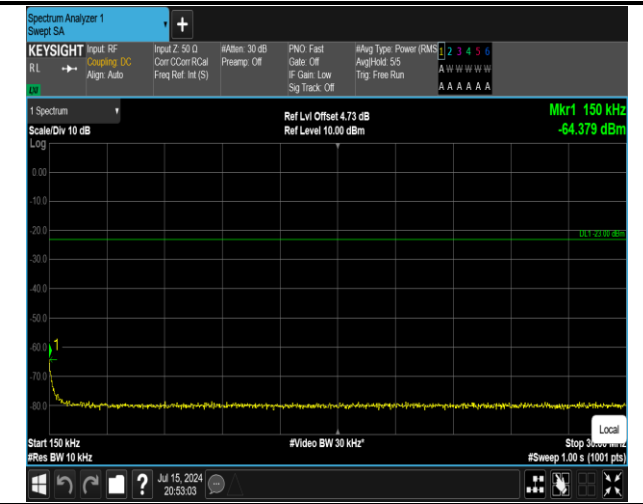

5-5-10MHz-10MHz-16QAM-16QAM-20476-20575-1RB#0-1RB#49-3000~10000MHz-PASS

5-5-10MHz-10MHz-16QAM-16QAM-20476-20575-1RB#49
-ORB#0-0.15~30MHz-PASS