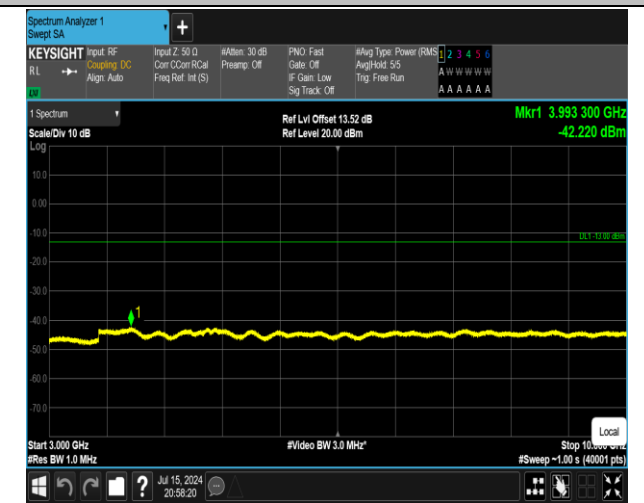

5-5-10MHz-10MHz-16QAM-16QAM-20476-20575-50RB#0-50RB#0-1000~3000MHz-PASS

5-5-10MHz-10MHz-16QAM-16QAM-20476-20575-50RB#0-50RB#0-3000~10000MHz-PASS