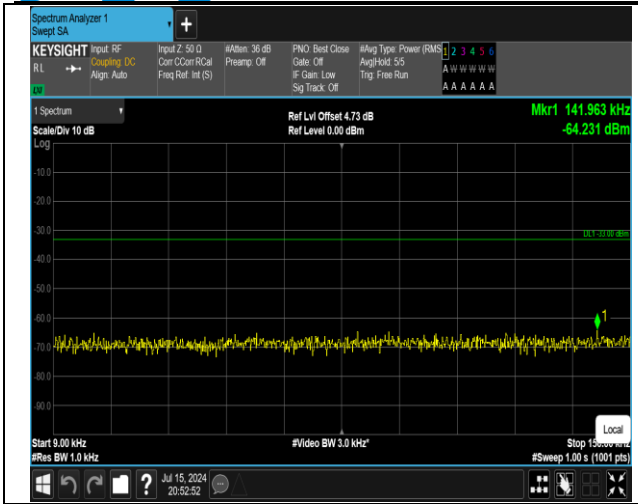

5-5-10MHz-10MHz-16QAM-16QAM-20476-20575-1RB#0-1RB#49-30~1000MHz-PASS

5-5-10MHz-10MHz-16QAM-16QAM-20476-20575-1RB#4
9-ORB#0-0.009~0.15MHz-PASS