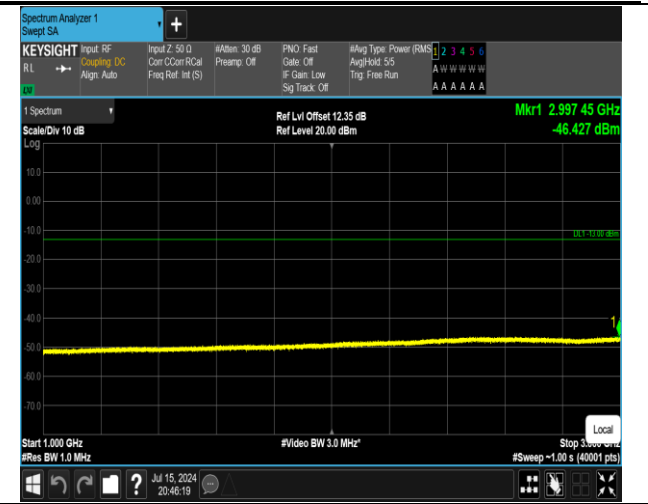

5-5-10MHz-10MHz-16QAM-16QAM-20450-20549-1RB#0-1RB#49-0.009~0.15MHz-PASS

5-5-10MHz-10MHz-16QAM-16QAM-20450-20549-1RB#0-1RB#49-1000~3000MHz-PASS