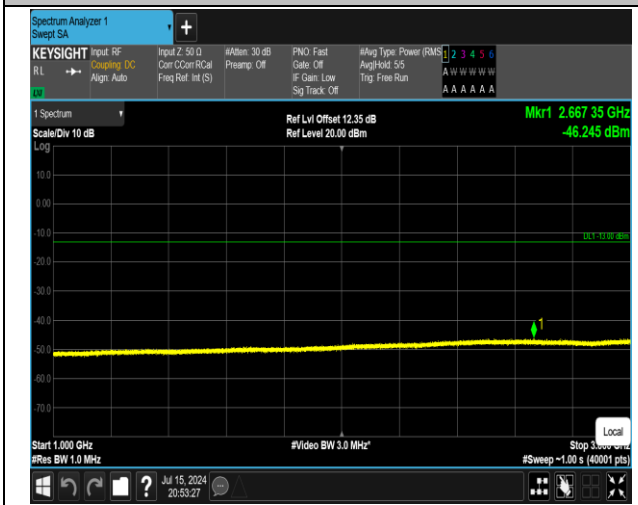

5-5-10MHz-10MHz-16QAM-16QAM-20476-20575-1RB#4
9-ORB#0-0.009~0.15MHz-PASS

5-5-10MHz-10MHz-16QAM-16QAM-20476-20575-1RB#4
9-ORB#0-1000~3000MHz-PASS