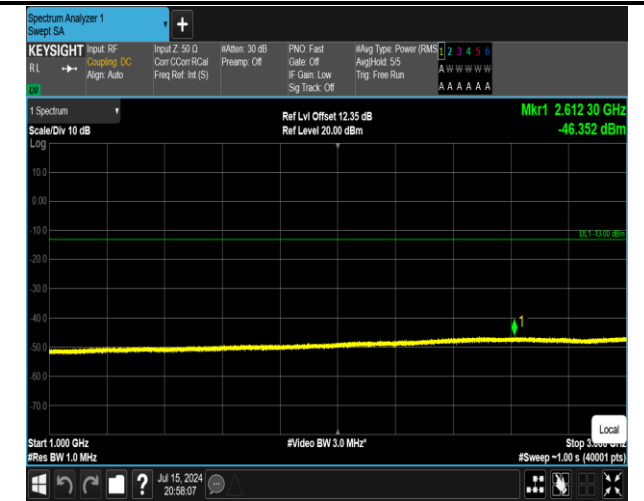

5-5-10MHz-10MHz-16QAM-16QAM-20476-20575-50RB#0
-50RB#0-0.009~0.15MHz-PASS

5-5-10MHz-10MHz-16QAM-16QAM-20476-20575-50RB#0-50RB#0-1000~3000MHz-PASS