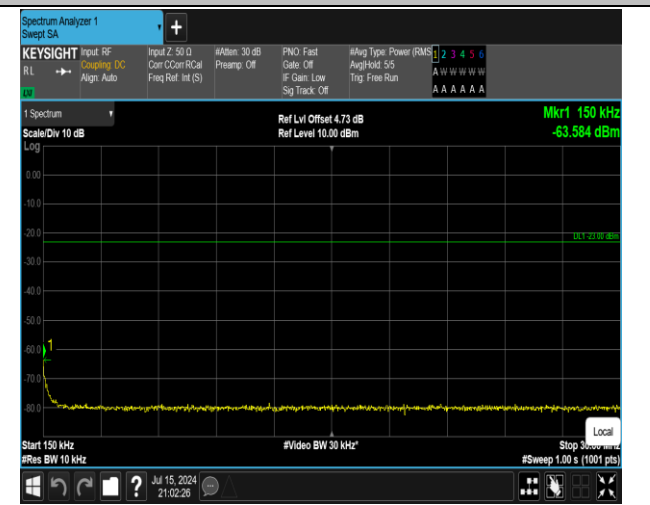

5-5-10MHz-10MHz-16QAM-16QAM-20501-20600-1RB#0-1RB#49-3000~10000MHz-PASS

5-5-10MHz-10MHz-16QAM-16QAM-20501-20600-1RB#49-0RB#0-0.15~30MHz-PASS