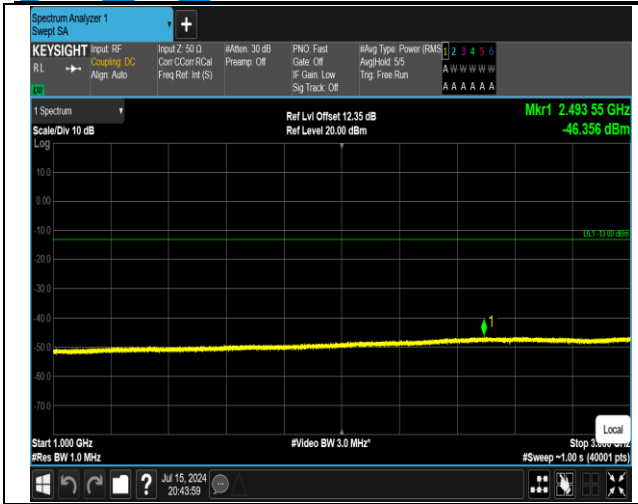

5-5-10MHz-10MHz-16QAM-16QAM-20450-20549-1RB#49-9-0RB#0-0.009~0.15MHz-PASS

5-5-10MHz-10MHz-16QAM-16QAM-20450-20549-1RB#4
9-0RB#0-1000~3000MHz-PASS