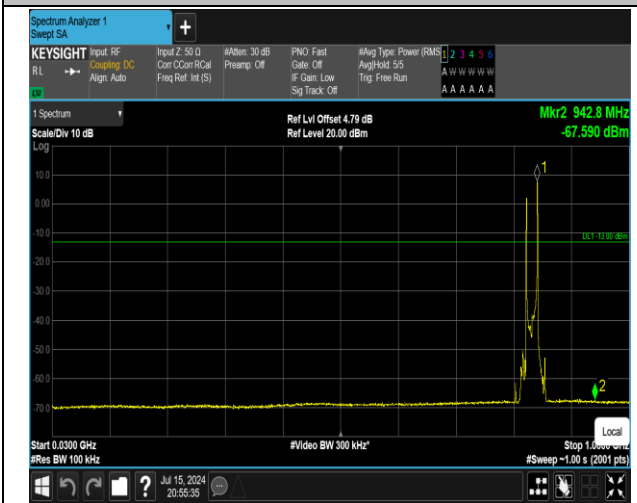

5-5-10MHz-10MHz-16QAM-16QAM-20476-20575-1RB#0-1RB#49-0.15~30MHz-PASS

5-5-10MHz-10MHz-16QAM-16QAM-20476-20575-1RB#0-1RB#49-30~1000MHz-PASS