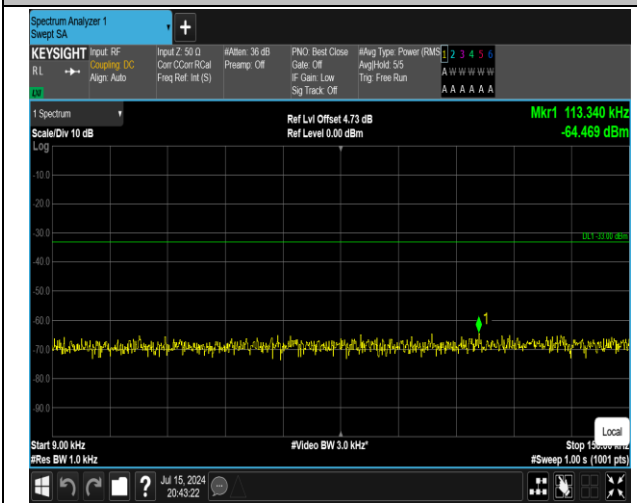

5-5-10MHz-10MHz-16QAM-16QAM-20450-20549-1RB#0-1RB#49-30~1000MHz-PASS

5-5-10MHz-10MHz-16QAM-16QAM-20450-20549-1RB#49-9-0RB#0-0.009~0.15MHz-PASS