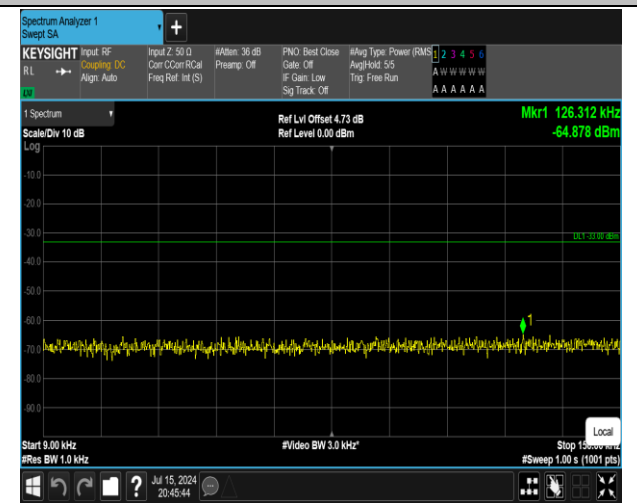

5-5-10MHz-10MHz-16QAM-16QAM-20450-20549-1RB#0-ORB#0-30~100MHz-PASS

5-5-10MHz-10MHz-16QAM-16QAM-20450-20549-1RB#0-1RB#49-0.009~0.15MHz-PASS