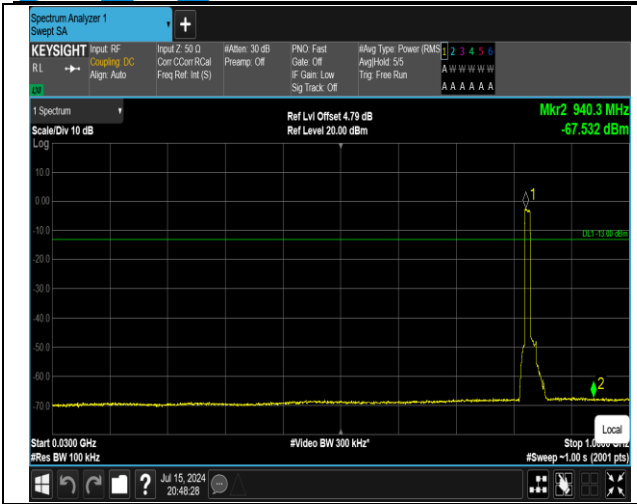

5-5-10MHz-10MHz-16QAM-16QAM-20450-20549-50RB#0
0-50RB#0-0.15~30MHz-PASS

5-5-10MHz-10MHz-16QAM-16QAM-20450-20549-50RB#0-50RB#0-30~1000MHz-PASS