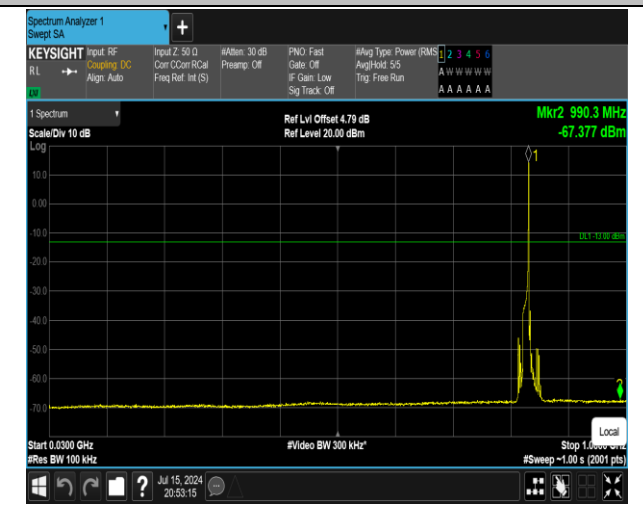

5-5-10MHz-10MHz-16QAM-16QAM-20476-20575-1RB#49
-ORB#0-0.15~30MHz-PASS

5-5-10MHz-10MHz-16QAM-16QAM-20476-20575-1RB#49
-ORB#0-30~1000MHz-PASS