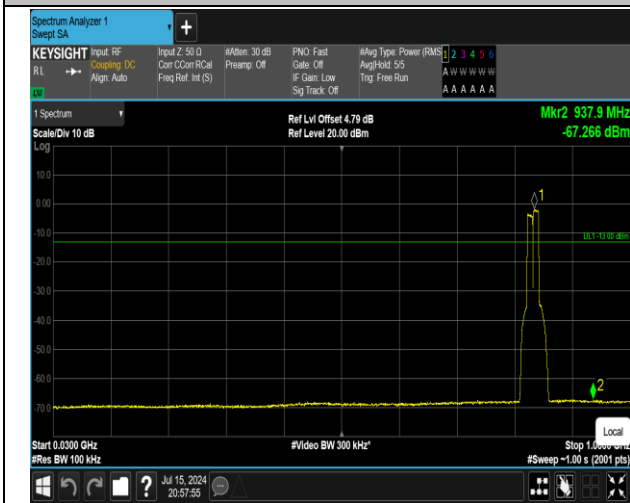

5-5-10MHz-10MHz-16QAM-16QAM-20476-20575-50RB#0-50RB#0-0.15~30MHz-PASS

5-5-10MHz-10MHz-16QAM-16QAM-20476-20575-50RB#0-50RB#0-30~1000MHz-PASS