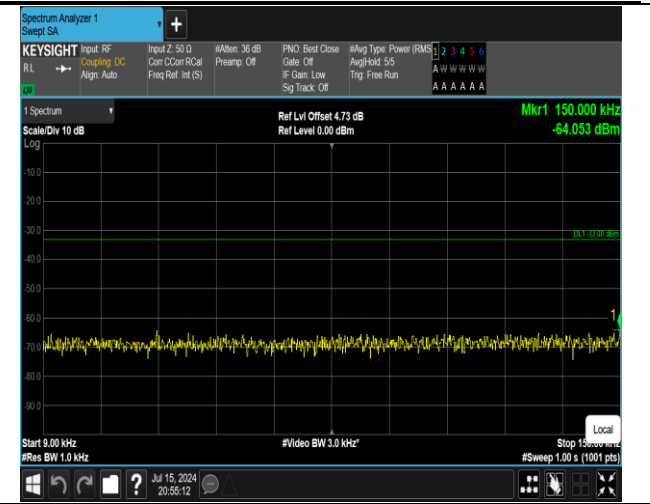

5-5-10MHz-10MHz-16QAM-16QAM-20476-20575-1RB#0-ORB#0-30~1000MHz-PASS

5-5-10MHz-10MHz-16QAM-16QAM-20476-20575-1RB#0-1RB#49-0.009~0.15MHz-PASS