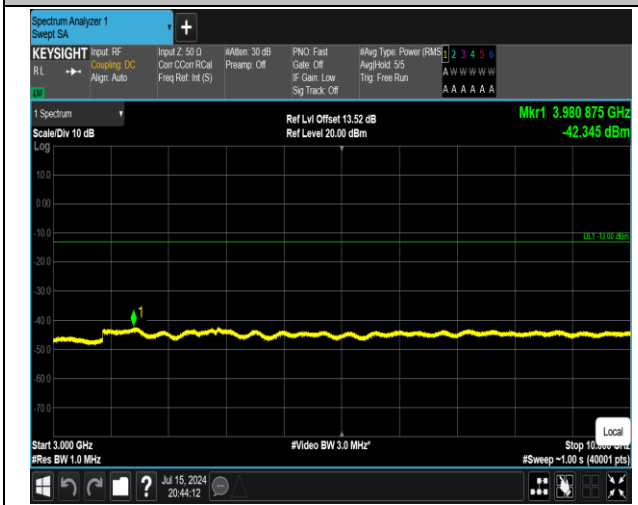

5-5-10MHz-10MHz-16QAM-16QAM-20450-20549-1RB#4
9-0RB#0-1000~3000MHz-PASS

5-5-10MHz-10MHz-16QAM-16QAM-20450-20549-1RB#4
9-0RB#0-3000~10000MHz-PASS