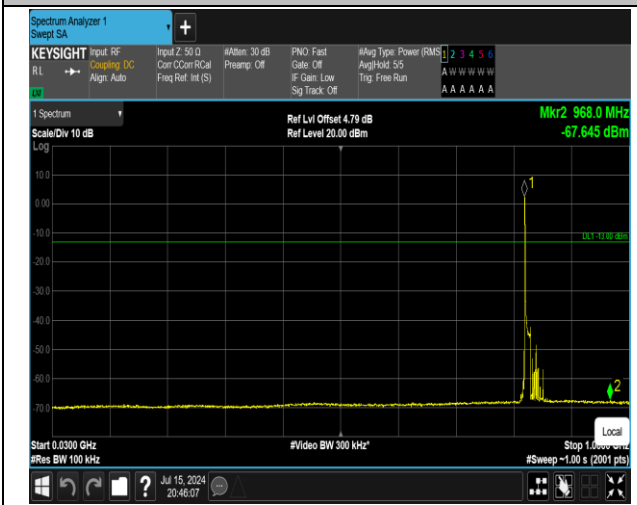

5-5-10MHz-10MHz-16QAM-16QAM-20450-20549-1RB#0-1RB#49-0.15~30MHz-PASS

5-5-10MHz-10MHz-16QAM-16QAM-20450-20549-1RB#0-1RB#49-30~1000MHz-PASS