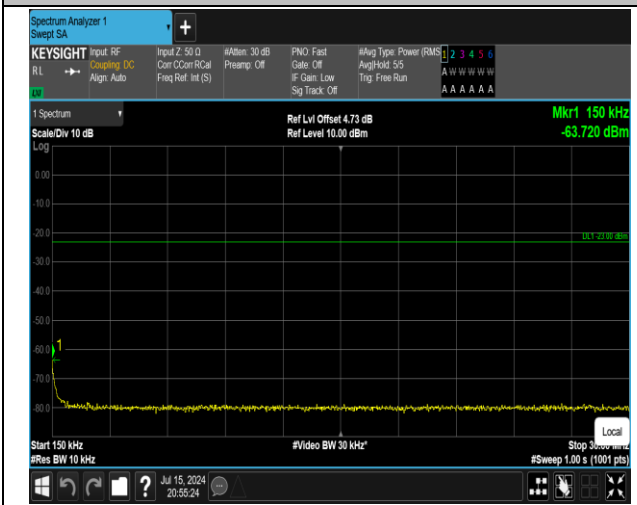

5-5-10MHz-10MHz-16QAM-16QAM-20476-20575-1RB#0-ORB#0-3000~10000MHz-PASS

5-5-10MHz-10MHz-16QAM-16QAM-20476-20575-1RB#0-1RB#49-0.15~30MHz-PASS