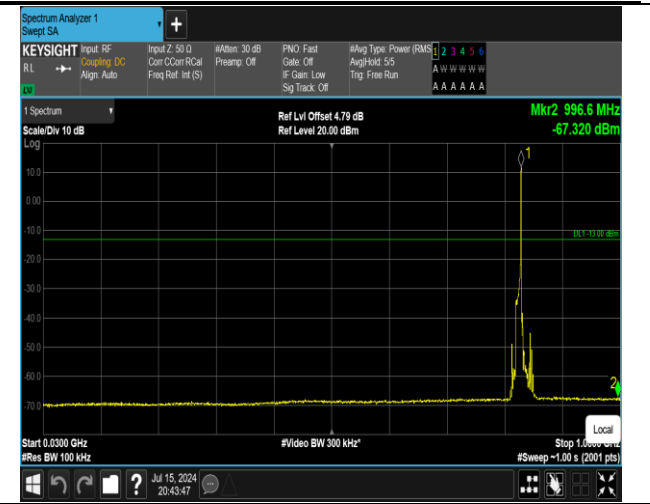

5-5-10MHz-10MHz-16QAM-16QAM-20450-20549-1RB#49-0RB#0-0.15~30MHz-PASS

5-5-10MHz-10MHz-16QAM-16QAM-20450-20549-1RB#49
-0RB#0-30~1000MHz-PASS