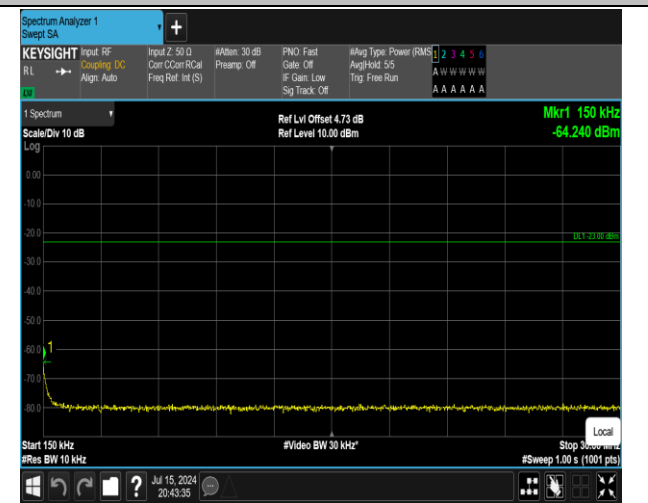

5-5-10MHz-10MHz-16QAM-16QAM-20450-20549-1RB#0-1RB#49-3000~10000MHz-PASS

5-5-10MHz-10MHz-16QAM-16QAM-20450-20549-1RB#49-0RB#0-0.15~30MHz-PASS