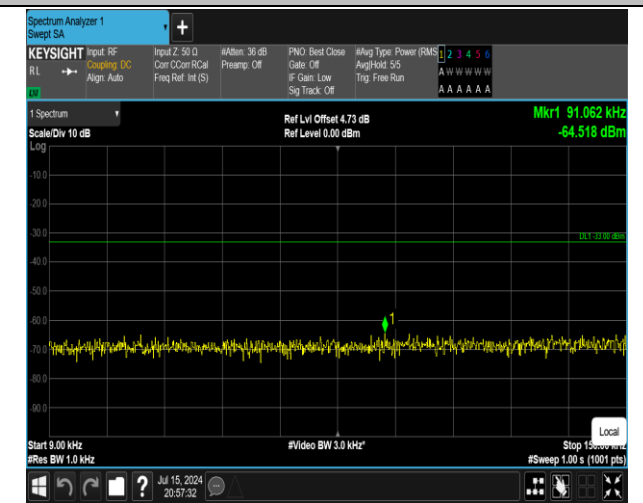

5-5-10MHz-10MHz-16QAM-16QAM-20476-20575-1RB#49
-ORB#0-30~1000MHz-PASS

5-5-10MHz-10MHz-16QAM-16QAM-20476-20575-50RB#0
-50RB#0-0.009~0.15MHz-PASS