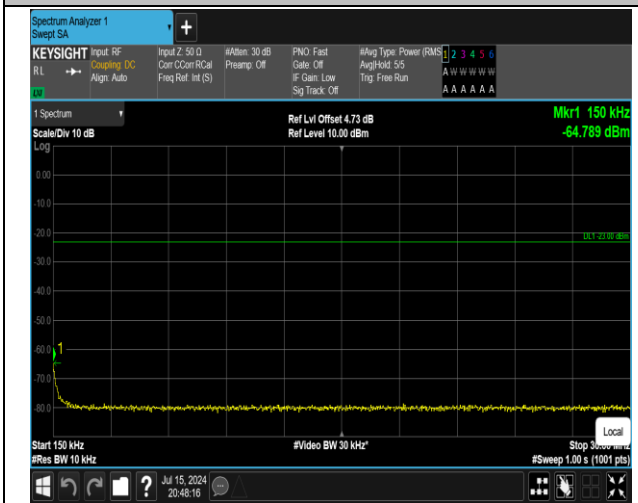

5-5-10MHz-10MHz-16QAM-16QAM-20450-20549-1RB#4
9-0RB#0-3000~10000MHz-PASS

5-5-10MHz-10MHz-16QAM-16QAM-20450-20549-50RB#0
0-50RB#0-0.15~30MHz-PASS