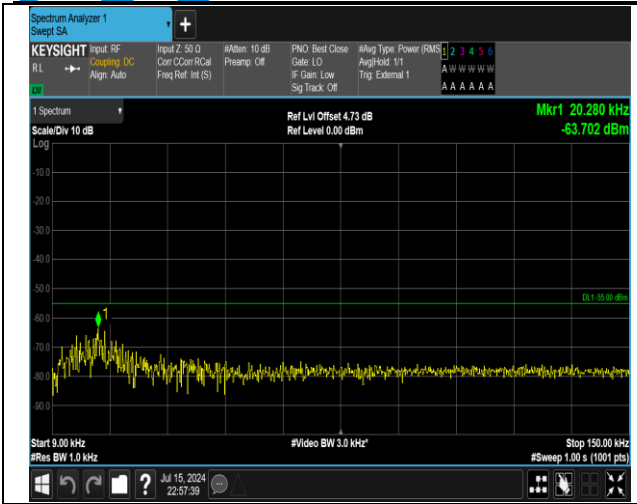

38-38-15MHz-15MHz-QPSK-QPSK-37925-38075-75RB#0
-75RB#0-20000~27000MHz-PASS

38-38-15MHz-15MHz-QPSK-QPSK-38025-38175-1RB#0-ORB#0-0.009~0.15MHz-PASS