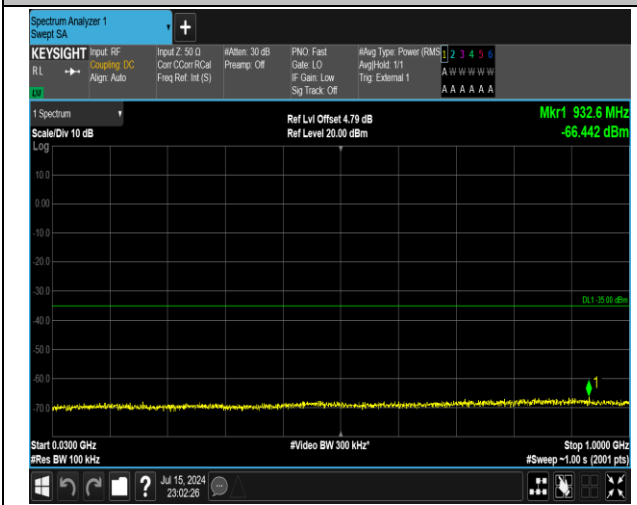

38-38-15MHz-15MHz-QPSK-QPSK-38025-38175-1RB#74
-ORB#0-1000~20000MHz-PASS

38-38-15MHz-15MHz-QPSK-QPSK-38025-38175-1RB#74
-ORB#0-30~1000MHz-PASS