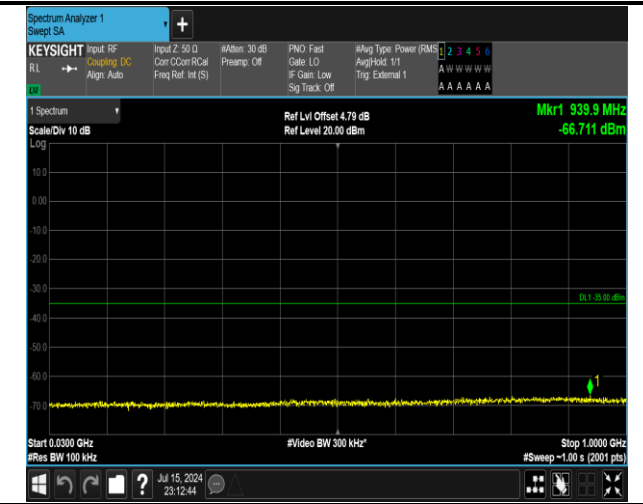

38-38-15MHz-15MHz-16QAM-16QAM-38025-38175-75RB
#0-75RB#0-1000~20000MHz-PASS

38-38-15MHz-15MHz-16QAM-16QAM-38025-38175-75RB
#0-75RB#0-30~1000MHz-PASS