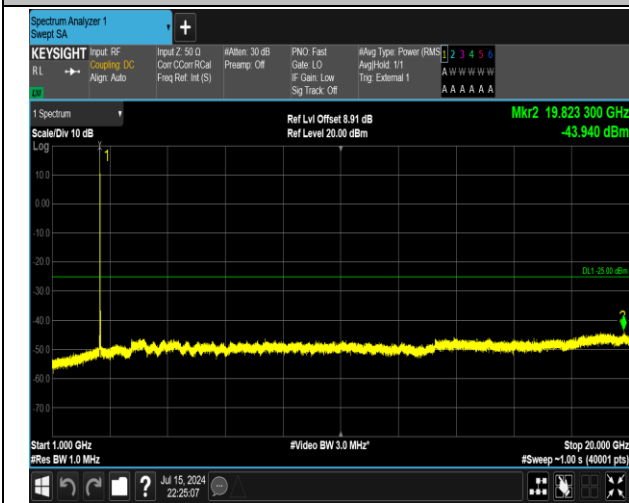

38-38-15MHz-15MHz-QPSK-QPSK-37825-37975-1RB#0-
ORB#0-0.009~0.15MHz-PASS

38-38-15MHz-15MHz-QPSK-QPSK-37825-37975-1RB#0-
ORB#0-1000~20000MHz-PASS