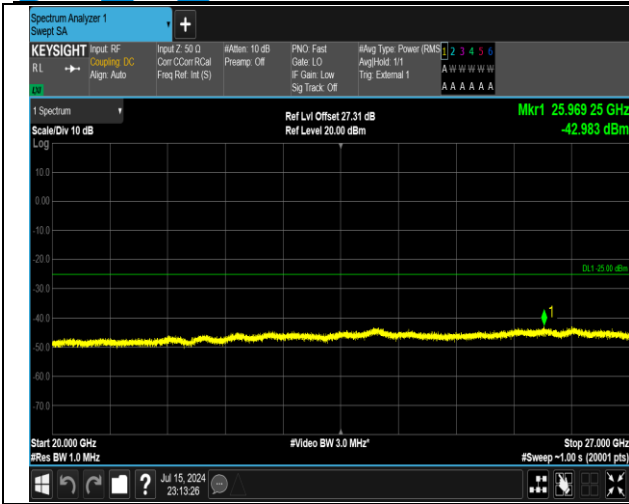

38-38-15MHz-15MHz-16QAM-16QAM-38025-38175-1RB
#74-ORB#0-1000~20000MHz-PASS

38-38-15MHz-15MHz-16QAM-16QAM-38025-38175-1RB#
74-ORB#0-20000~27000MHz-PASS

38-38-15MHz-15MHz-16QAM-16QAM-38025-38175-1RB
#74-ORB#0-30~1000MHz-PASS

38-38-15MHz-15MHz-16QAM-16QAM-38025-38175-75RB
#0-75RB#0-0.009~0.15MHz-PASS

38-38-15MHz-15MHz-16QAM-16QAM-38025-38175-75R
B#0-75RB#0-0.15~30MHz-PASS

38-38-15MHz-15MHz-16QAM-16QAM-38025-38175-75RB
#0-75RB#0-1000~20000MHz-PASS