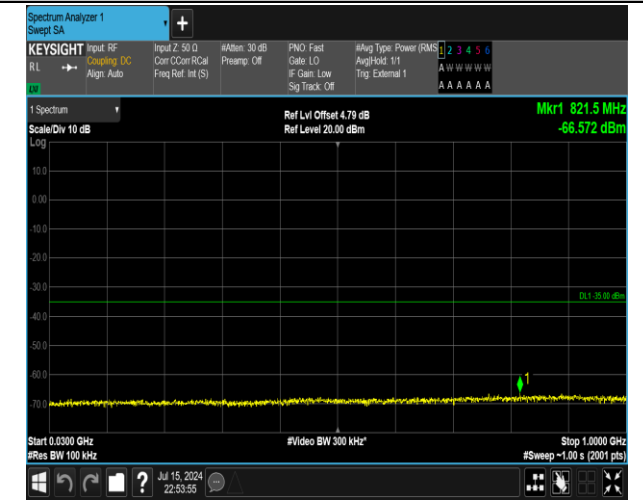

38-38-15MHz-15MHz-QPSK-QPSK-37925-38075-75RB#0-
75RB#0-1000~20000MHz-PASS

38-38-15MHz-15MHz-QPSK-QPSK-37925-38075-75RB#0-
75RB#0-30~1000MHz-PASS