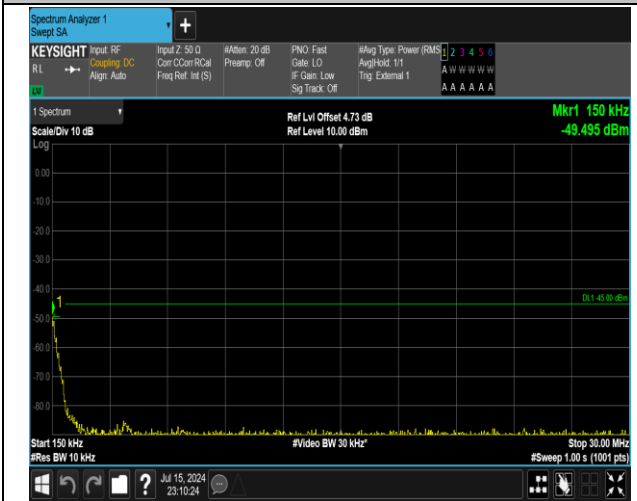

38-38-15MHz-15MHz-QPSK-QPSK-38025-38175-1RB#74
-ORB#0-30~1000MHz-PASS

38-38-15MHz-15MHz-QPSK-QPSK-38025-38175-75RB#0
-75RB#0-0.15~30MHz-PASS