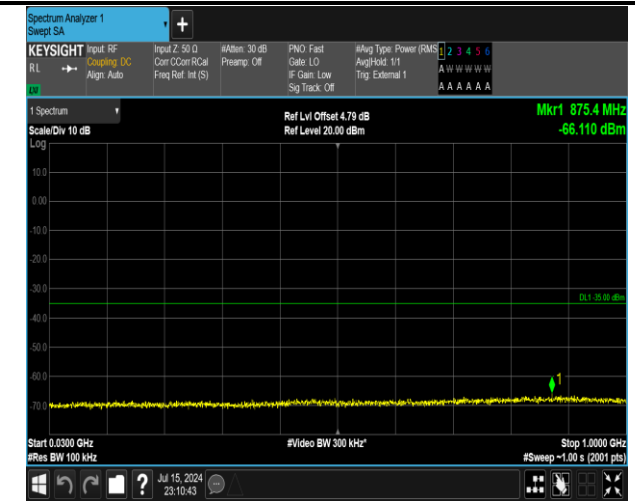

38-38-15MHz-15MHz-QPSK-QPSK-38025-38175-75RB#0-
75RB#0-1000~20000MHz-PASS

38-38-15MHz-15MHz-QPSK-QPSK-38025-38175-75RB#0-75RB#0-30~1000MHz-PASS