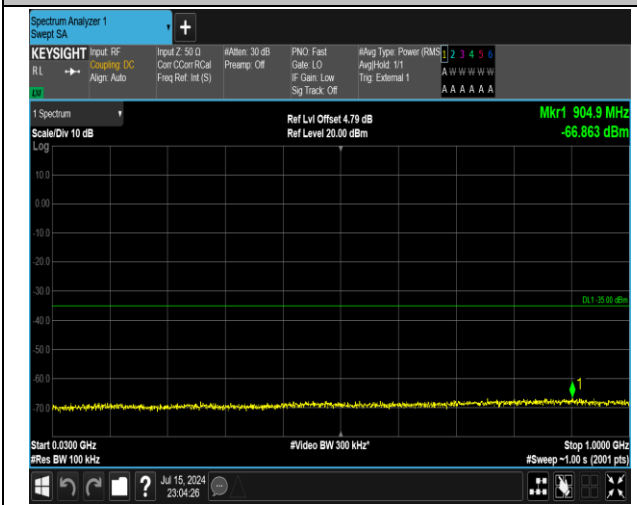

38-38-15MHz-15MHz-16QAM-16QAM-38025-38175-1RB
#74-ORB#0-1000~20000MHz-PASS

38-38-15MHz-15MHz-16QAM-16QAM-38025-38175-1RB#
74-ORB#0-20000~27000MHz-PASS

38-38-15MHz-15MHz-16QAM-16QAM-38025-38175-1RB
#74-ORB#0-30~1000MHz-PASS

38-38-15MHz-15MHz-16QAM-16QAM-38025-38175-75RB
#0-75RB#0-0.009~0.15MHz-PASS

38-38-15MHz-15MHz-16QAM-16QAM-38025-38175-75R
B#0-75RB#0-0.15~30MHz-PASS

38-38-15MHz-15MHz-16QAM-16QAM-38025-38175-75RB
#0-75RB#0-1000~20000MHz-PASS