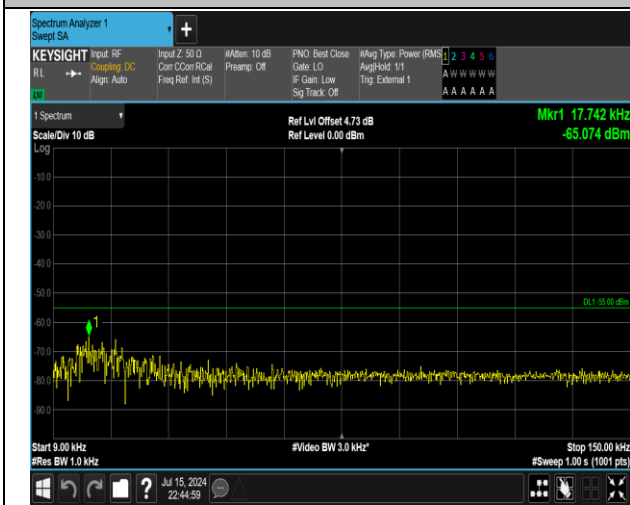

38-38-15MHz-15MHz-QPSK-QPSK-37925-38075-1RB#0-1RB#74-20000~27000MHz-PASS

38-38-15MHz-15MHz-QPSK-QPSK-37925-38075-1RB#74-0RB#0-0.009~0.15MHz-PASS