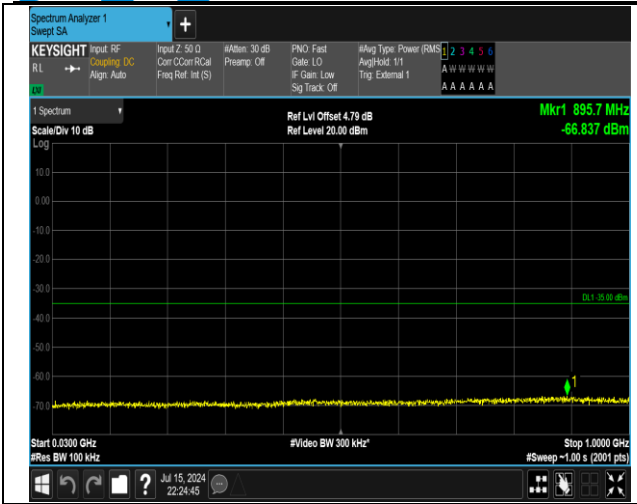

38-38-15MHz-15MHz-QPSK-QPSK-37825-37975-1RB#0-
ORB#0-1000~20000MHz-PASS

38-38-15MHz-15MHz-QPSK-QPSK-37825-37975-1RB#0-ORB#0-30~1000MHz-PASS