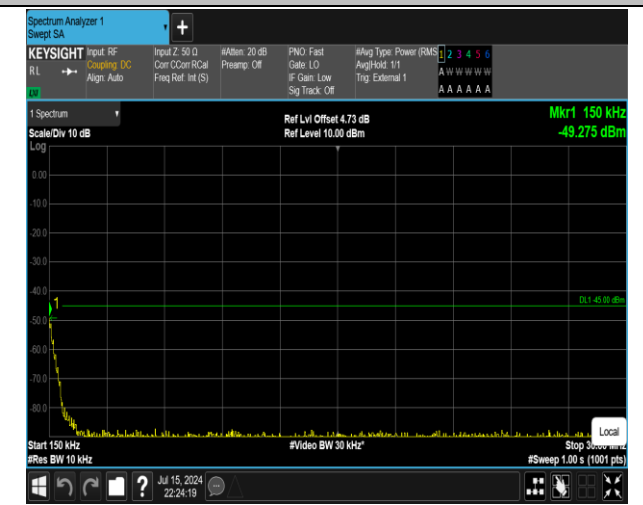

38-38-15MHz-15MHz-16QAM-16QAM-38025-38175-75RB
#0-75RB#0-0.009~0.15MHz-PASS

38-38-15MHz-15MHz-16QAM-16QAM-38025-38175-75R
B#0-75RB#0-0.15~30MHz-PASS

38-38-15MHz-15MHz-16QAM-16QAM-38025-38175-75RB
#0-75RB#0-1000~20000MHz-PASS

38-38-15MHz-15MHz-16QAM-16QAM-38025-38175-75R
B#0-75RB#0-20000~27000MHz-PASS

38-38-15MHz-15MHz-16QAM-16QAM-38025-38175-75RB
#0-75RB#0-30~1000MHz-PASS

38-38-15MHz-15MHz-QPSK-QPSK-37825-37975-1RB#0-
ORB#0-0.009~0.15MHz-PASS