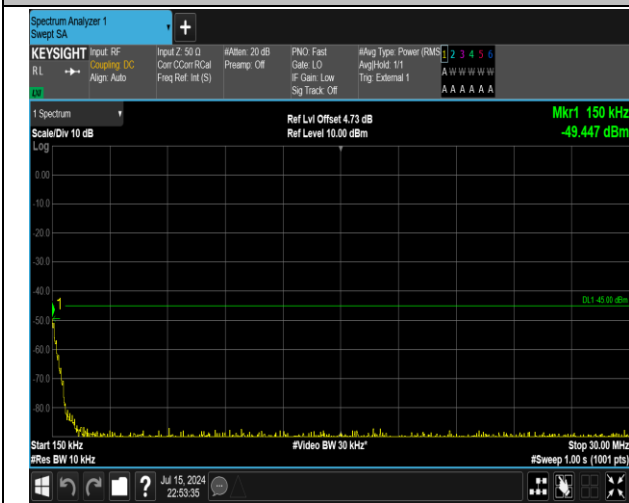

38-38-15MHz-15MHz-QPSK-QPSK-37925-38075-1RB#74
-0RB#0-30~1000MHz-PASS

38-38-15MHz-15MHz-QPSK-QPSK-37925-38075-75RB#0
-75RB#0-0.15~30MHz-PASS