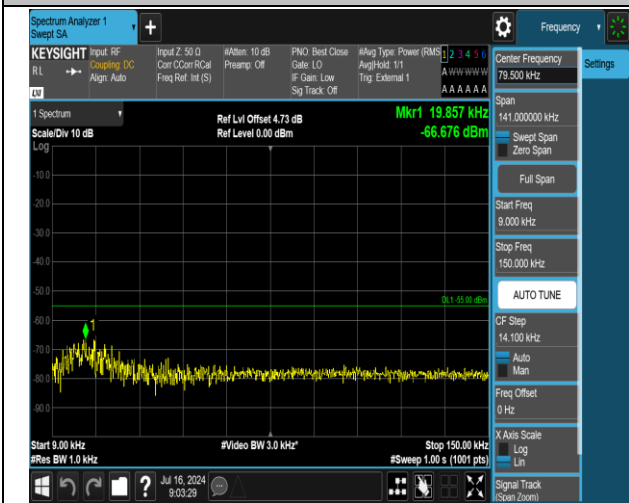

38-38-15MHz-15MHz-QPSK-QPSK-38025-38175-75RB#0-75RB#0-20000~27000MHz-PASS

38-38-20MHz-20MHz-16QAM-16QAM-37850-38048-100R B#0-100RB#0-0.009~0.15MHz-PASS