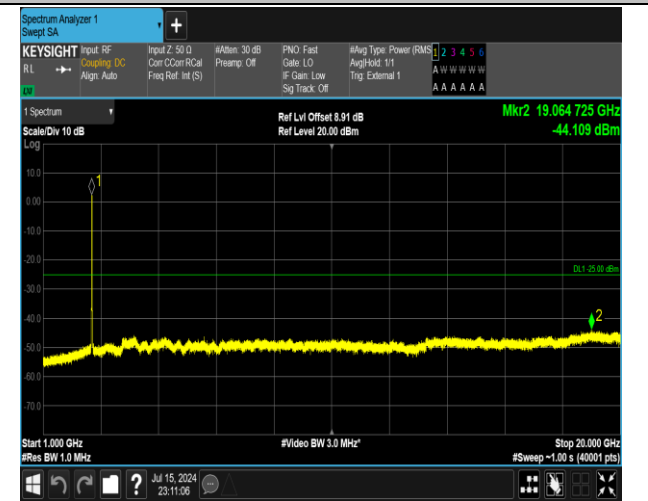

38-38-15MHz-15MHz-QPSK-QPSK-38025-38175-75RB#0-
75RB#0-0.009~0.15MHz-PASS

38-38-15MHz-15MHz-QPSK-QPSK-38025-38175-75RB#0-
75RB#0-1000~20000MHz-PASS