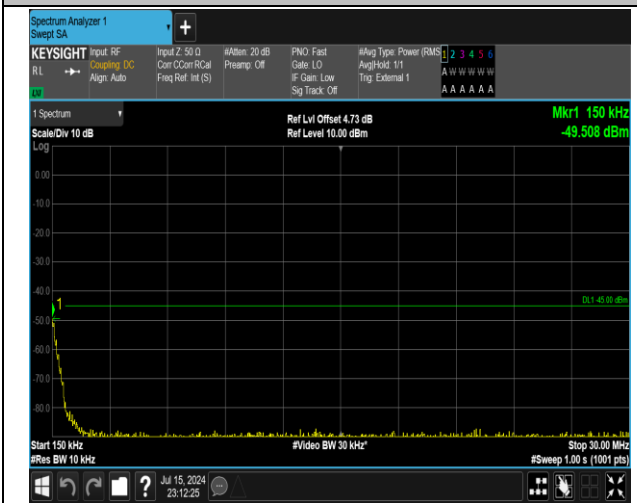

38-38-15MHz-15MHz-16QAM-16QAM-38025-38175-1RB
#74-ORB#0-1000~20000MHz-PASS

38-38-15MHz-15MHz-16QAM-16QAM-38025-38175-1RB#
74-ORB#0-20000~27000MHz-PASS

38-38-15MHz-15MHz-16QAM-16QAM-38025-38175-1RB
#74-ORB#0-30~1000MHz-PASS

38-38-15MHz-15MHz-16QAM-16QAM-38025-38175-75RB
#0-75RB#0-0.009~0.15MHz-PASS

38-38-15MHz-15MHz-16QAM-16QAM-38025-38175-75R
B#0-75RB#0-0.15~30MHz-PASS

38-38-15MHz-15MHz-16QAM-16QAM-38025-38175-75RB
#0-75RB#0-1000~20000MHz-PASS