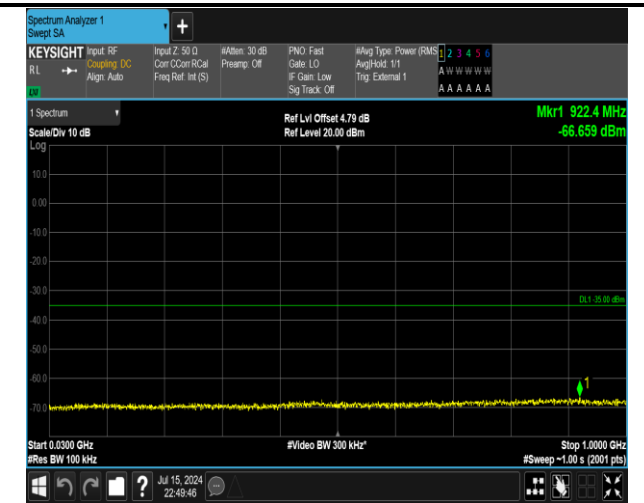

38-38-15MHz-15MHz-QPSK-QPSK-37925-38075-1RB#0-1RB#74-1000~20000MHz-PASS

38-38-15MHz-15MHz-QPSK-QPSK-37925-38075-1RB#0-1RB#74-30~100MHz-PASS