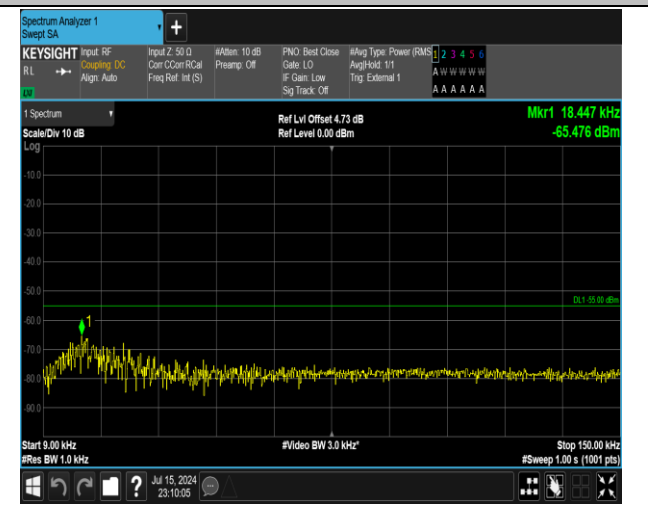

38-38-15MHz-15MHz-QPSK-QPSK-38025-38175-1RB#74-
ORB#0-20000~27000MHz-PASS

38-38-15MHz-15MHz-QPSK-QPSK-38025-38175-75RB#0-
75RB#0-0.009~0.15MHz-PASS