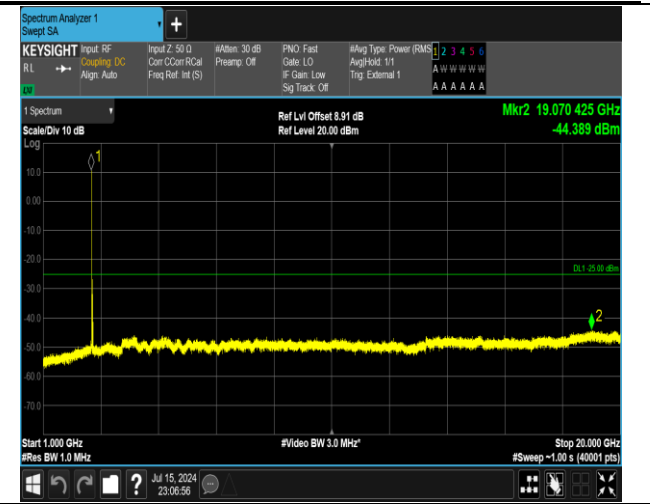

38-38-15MHz-15MHz-QPSK-QPSK-38025-38175-1RB#0-1RB#74-0.009~0.15MHz-PASS

38-38-15MHz-15MHz-QPSK-QPSK-38025-38175-1RB#0-1RB#74-1000~20000MHz-PASS