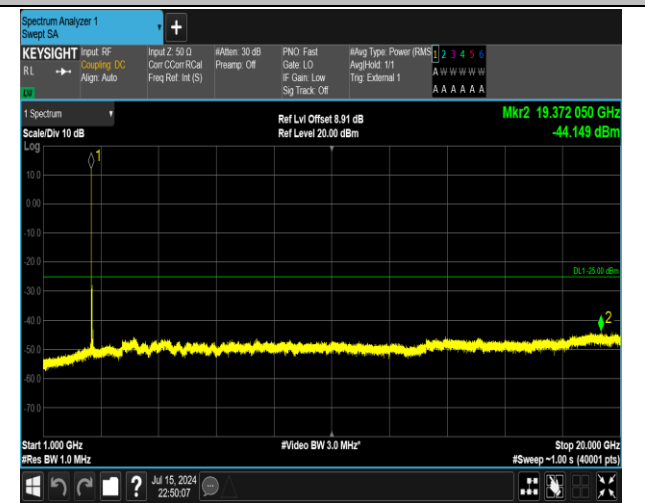

38-38-15MHz-15MHz-QPSK-QPSK-37925-38075-1RB#0-1RB#74-0.009~0.15MHz-PASS

38-38-15MHz-15MHz-QPSK-QPSK-37925-38075-1RB#0-1RB#74-1000~20000MHz-PASS