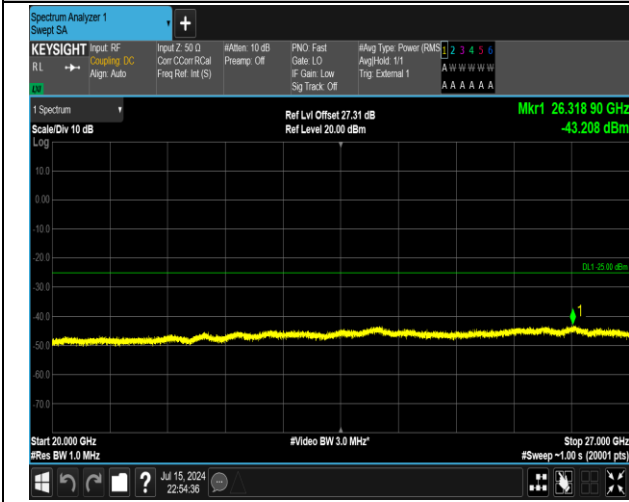

38-38-15MHz-15MHz-QPSK-QPSK-37925-38075-75RB#0
-75RB#0-0.15~30MHz-PASS

38-38-15MHz-15MHz-QPSK-QPSK-37925-38075-75RB#0
-75RB#0-20000~27000MHz-PASS