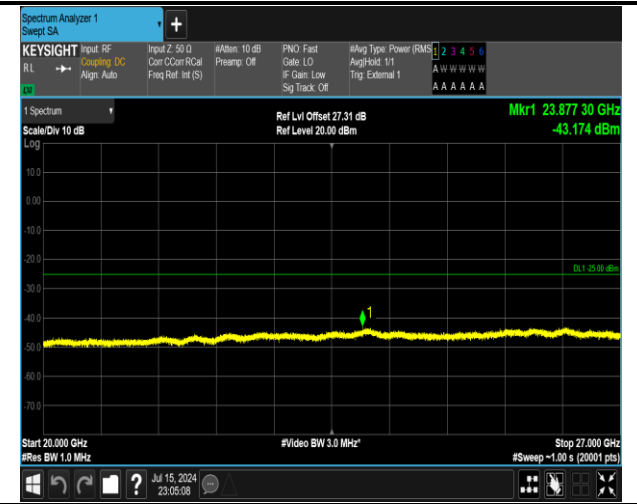

38-38-15MHz-15MHz-16QAM-16QAM-38025-38175-1RB
#74-ORB#0-1000~20000MHz-PASS

38-38-15MHz-15MHz-16QAM-16QAM-38025-38175-1RB#
74-ORB#0-20000~27000MHz-PASS

38-38-15MHz-15MHz-16QAM-16QAM-38025-38175-1RB
#74-ORB#0-30~1000MHz-PASS

38-38-15MHz-15MHz-16QAM-16QAM-38025-38175-75RB
#0-75RB#0-0.009~0.15MHz-PASS

38-38-15MHz-15MHz-16QAM-16QAM-38025-38175-75R
B#0-75RB#0-0.15~30MHz-PASS

38-38-15MHz-15MHz-16QAM-16QAM-38025-38175-75RB
#0-75RB#0-1000~20000MHz-PASS