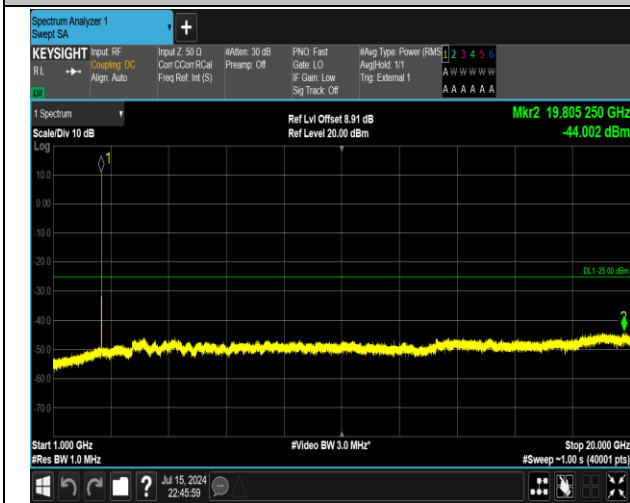

38-38-15MHz-15MHz-QPSK-QPSK-37925-38075-1RB#74-0RB#0-0.009~0.15MHz-PASS

38-38-15MHz-15MHz-QPSK-QPSK-37925-38075-1RB#74-0RB#0-1000~20000MHz-PASS