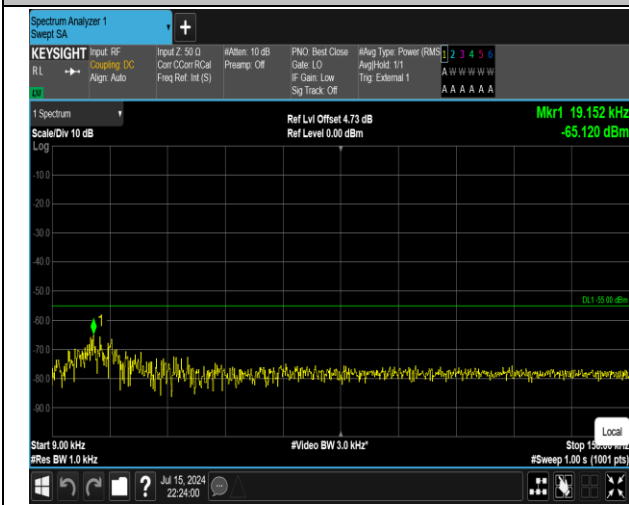

38-38-15MHz-15MHz-16QAM-16QAM-38025-38175-75R
B#0-75RB#0-20000~27000MHz-PASS

38-38-15MHz-15MHz-QPSK-QPSK-37825-37975-1RB#0-
ORB#0-0.009~0.15MHz-PASS