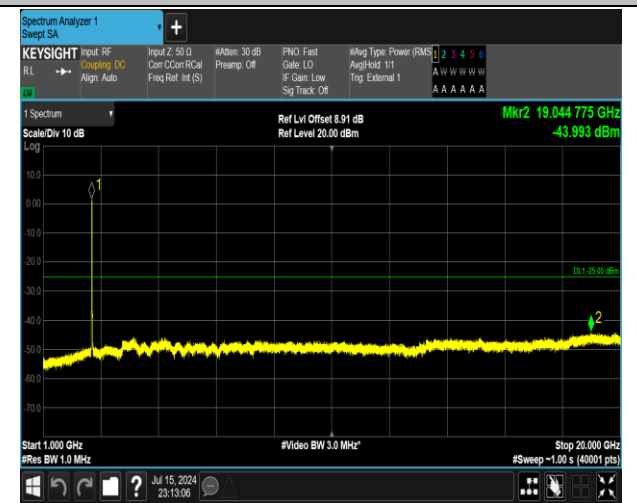

38-38-15MHz-15MHz-16QAM-16QAM-38025-38175-75RB
#0-75RB#0-0.009~0.15MHz-PASS

38-38-15MHz-15MHz-16QAM-16QAM-38025-38175-75RB
#0-75RB#0-1000~20000MHz-PASS