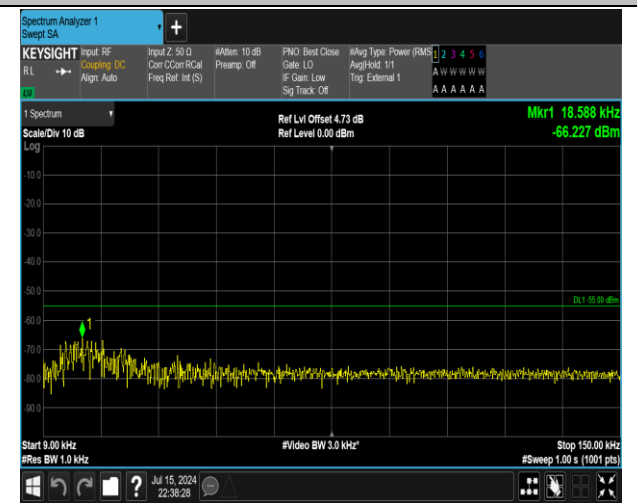

38-38-15MHz-15MHz-16QAM-16QAM-37825-37975-75RB
#0-75RB#0-0.009~0.15MHz-PASS