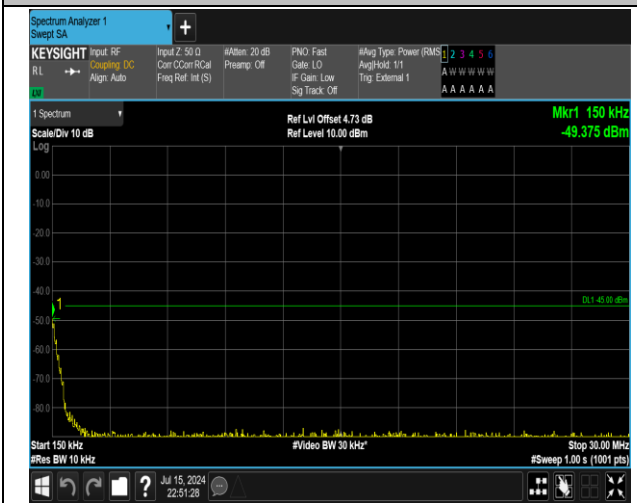

38-38-15MHz-15MHz-16QAM-16QAM-37925-38075-1RB
#0-1RB#74-0.15~30MHz-PASS