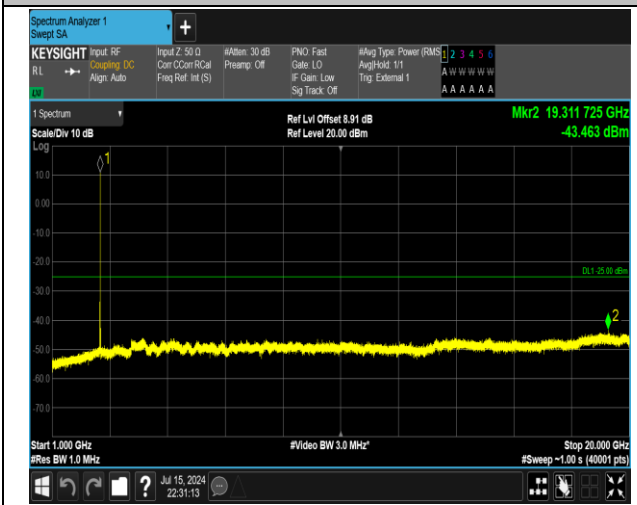

38-38-15MHz-15MHz-16QAM-16QAM-37825-37975-1RB
#74-ORB#0-1000~20000MHz-PASS