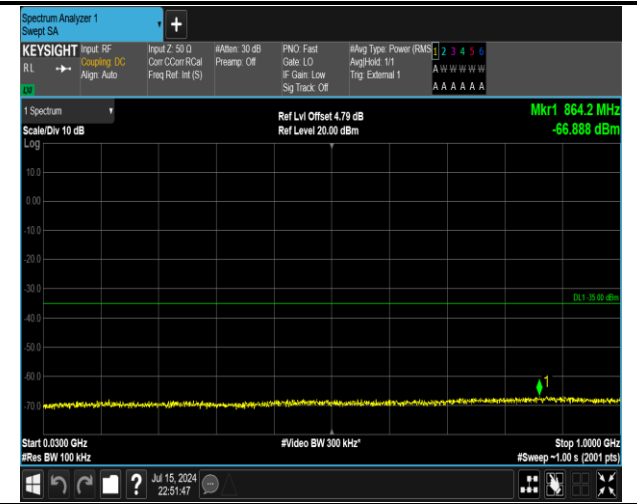

38-38-15MHz-15MHz-16QAM-16QAM-37925-38075-1RB#
0-1RB#74-30~100MHz-PASS