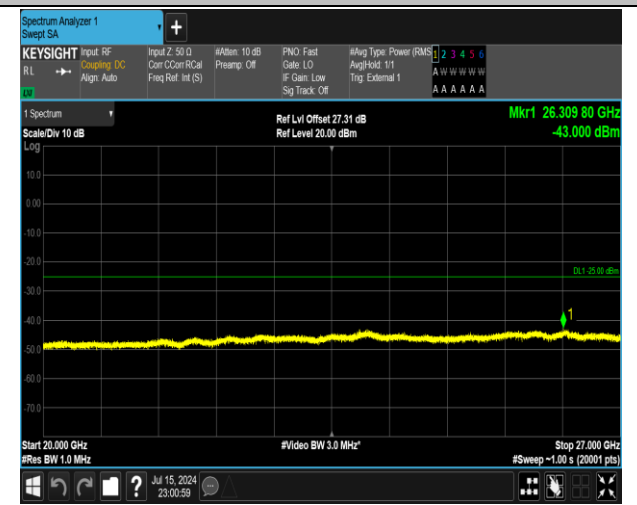

38-38-15MHz-15MHz-16QAM-16QAM-38025-38175-1RB#
0-ORB#0-20000~27000MHz-PASS