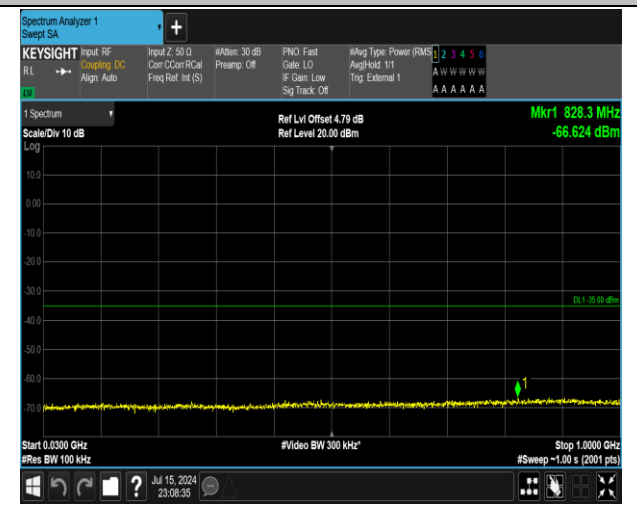

38-38-15MHz-15MHz-16QAM-16QAM-38025-38175-1RB#
0-1RB#74-30~1000MHz-PASS