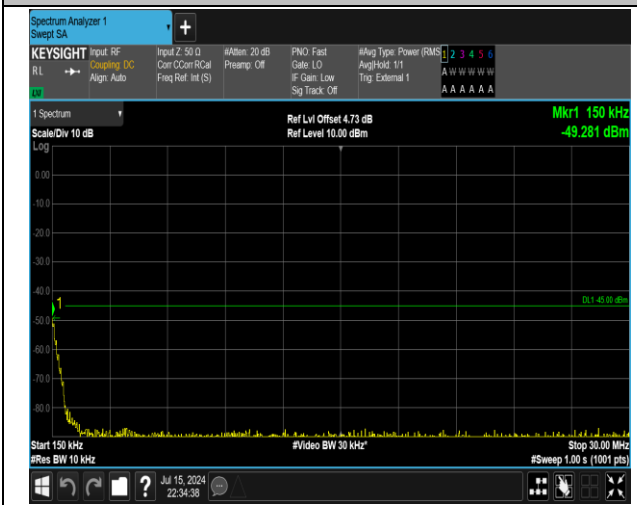

## Test Graphs

38-38-15MHz-15MHz-16QAM-16QAM-37825-37975-1RB  
#0-0RB#0-30~1000MHz-PASS

38-38-15MHz-15MHz-16QAM-16QAM-37825-37975-1RB#  
0-1RB#74-0.009~0.15MHz-PASS

38-38-15MHz-15MHz-16QAM-16QAM-37825-37975-1RB  
#0-1RB#74-0.15~30MHz-PASS