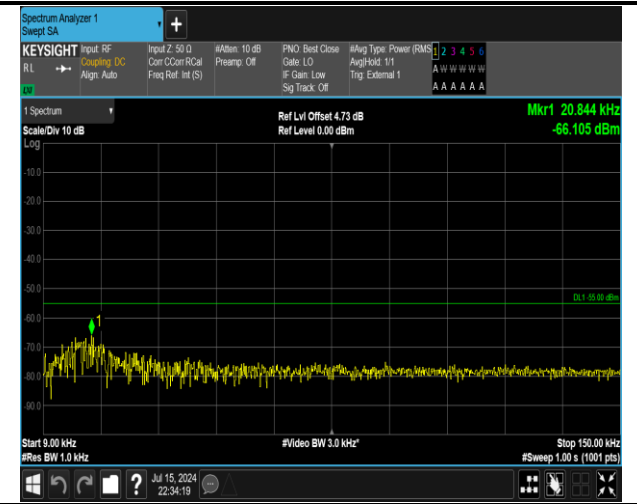

38-38-15MHz-15MHz-16QAM-16QAM-37825-37975-1RB#
0-1RB#74-0.009~0.15MHz-PASS