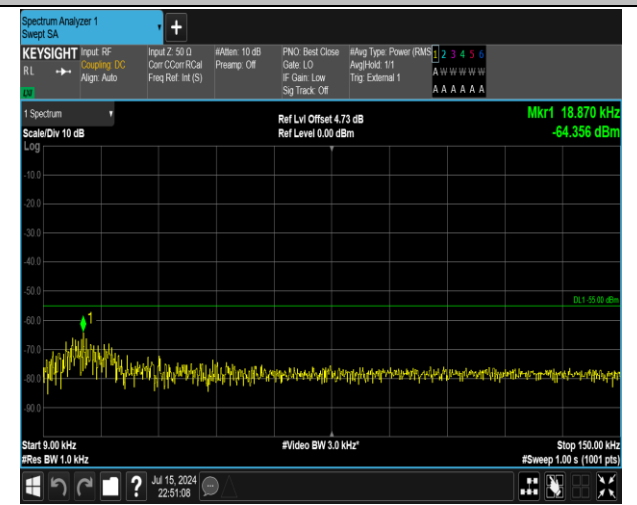

38-38-15MHz-15MHz-16QAM-16QAM-37925-38075-1RB#
0-1RB#74-0.009~0.15MHz-PASS