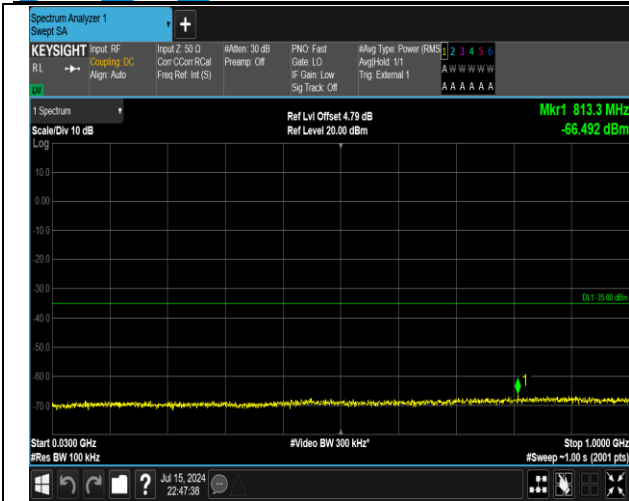

38-38-15MHz-15MHz-16QAM-16QAM-37925-38075-1RB
#74-ORB#0-30~1000MHz-PASS