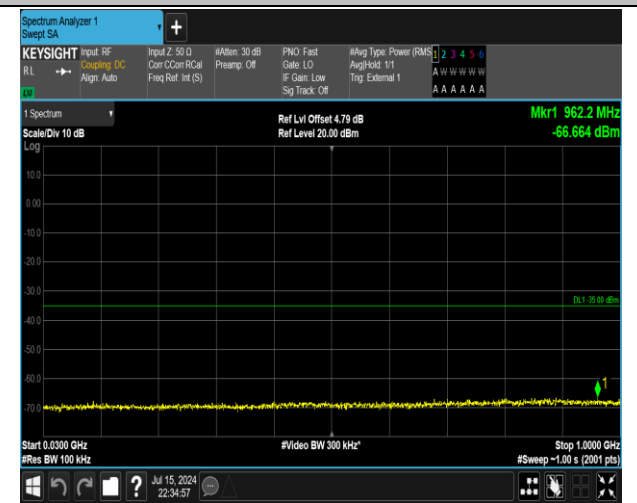

38-38-15MHz-15MHz-16QAM-16QAM-37825-37975-1RB#
0-1RB#74-30~1000MHz-PASS