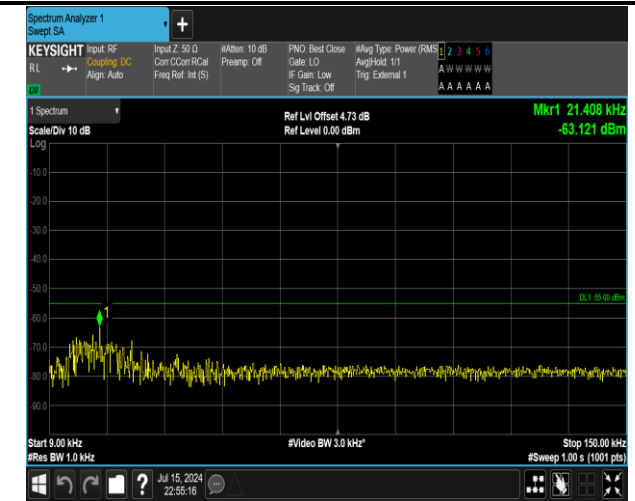

38-38-15MHz-15MHz-16QAM-16QAM-37925-38075-75RB
#0-75RB#0-0.009~0.15MHz-PASS