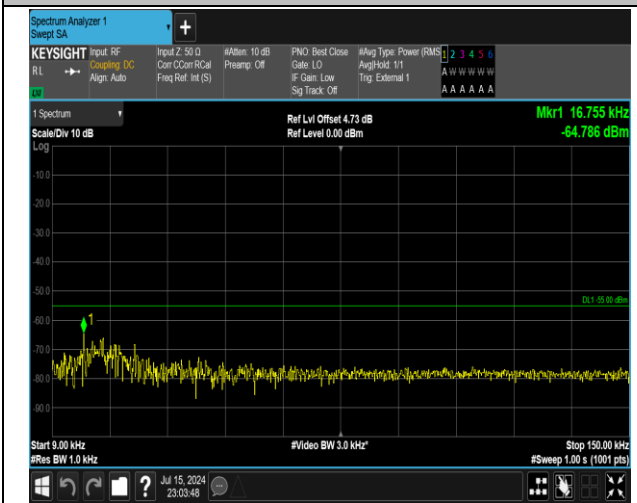

38-38-15MHz-15MHz-16QAM-16QAM-38025-38175-1RB
#74-0RB#0-0.009~0.15MHz-PASS