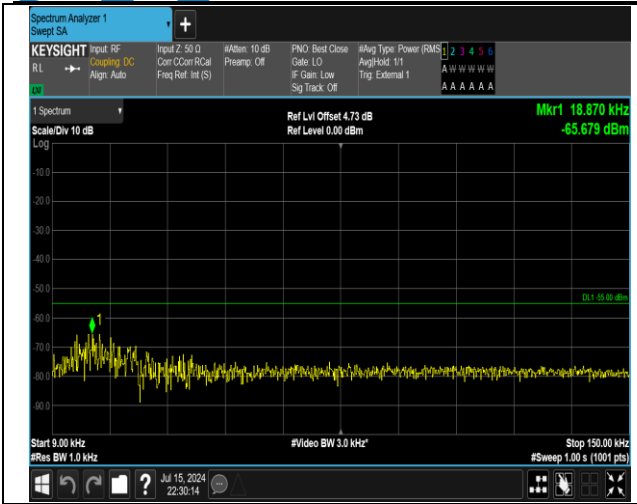

38-38-15MHz-15MHz-16QAM-16QAM-37825-37975-1RB
#74-ORB#0-0.009~0.15MHz-PASS