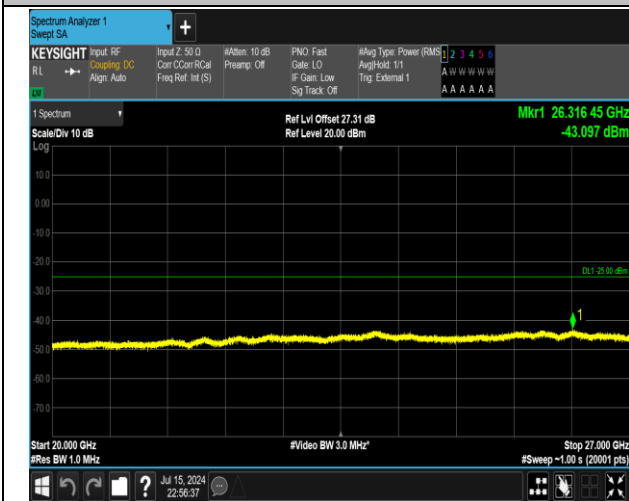

38-38-15MHz-15MHz-16QAM-16QAM-37925-38075-75R
B#0-75RB#0-20000~27000MHz-PASS