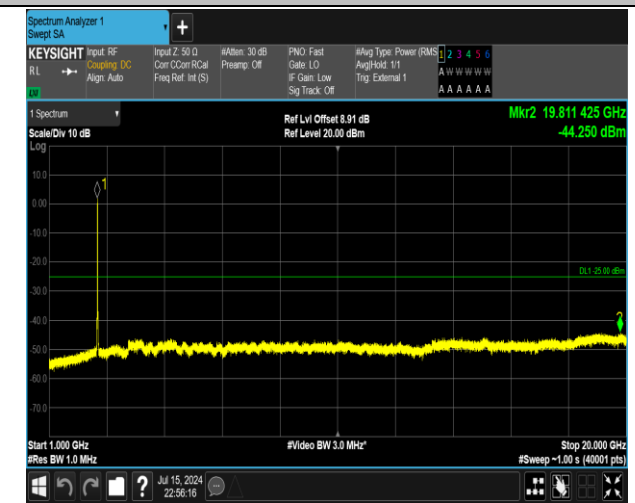

38-38-15MHz-15MHz-16QAM-16QAM-37925-38075-75RB
#0-75RB#0-1000~20000MHz-PASS