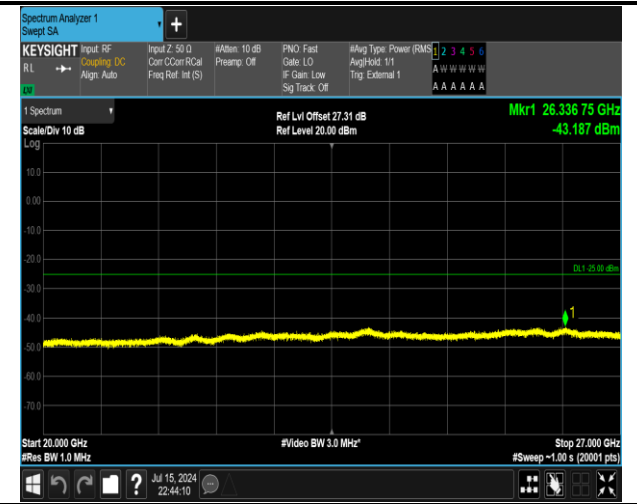

38-38-15MHz-15MHz-16QAM-16QAM-37925-38075-1RB#
0-0RB#0-20000~27000MHz-PASS