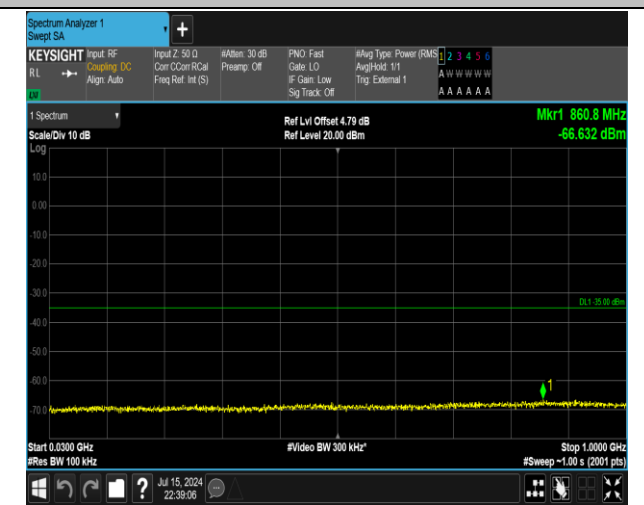

38-38-15MHz-15MHz-16QAM-16QAM-37825-37975-75RB
#0-75RB#0-30~1000MHz-PASS