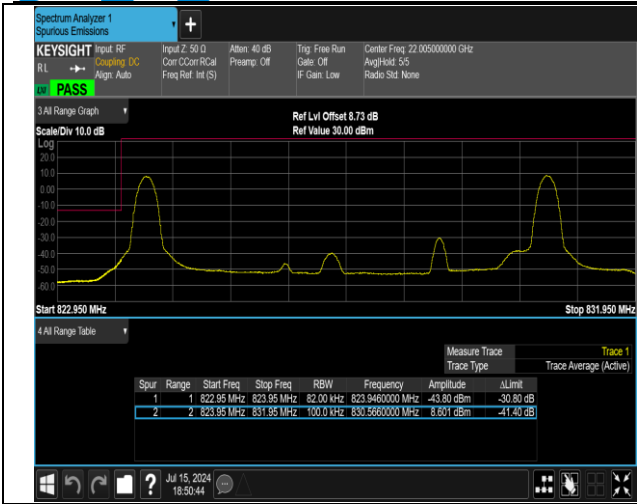

5-5-5MHz-3MHz-16QAM@16QAM-16QAM@16QAM-204

<p>5-20464-1RB#0@25RB#0-1RB#15@15RB#0-PASS</p> <table border="1"> <thead> <tr> <th>Spur</th> <th>Range</th> <th>Start Freq</th> <th>Stop Freq</th> <th>RBW</th> <th>Frequency</th> <th>Amplitude</th> <th>ΔLimit</th> </tr> </thead> <tbody> <tr> <td>1</td> <td>1</td> <td>822.95 MHz</td> <td>823.95 MHz</td> <td>82.00 kHz</td> <td>823.9480000 MHz</td> <td>-37.98 dBm</td> <td>-24.98 dB</td> </tr> <tr> <td>2</td> <td>2</td> <td>823.95 MHz</td> <td>831.95 MHz</td> <td>100.0 kHz</td> <td>826.5340000 MHz</td> <td>2.673 dBm</td> <td>-47.33 dB</td> </tr> </tbody> </table>	Spur	Range	Start Freq	Stop Freq	RBW	Frequency	Amplitude	ΔLimit	1	1	822.95 MHz	823.95 MHz	82.00 kHz	823.9480000 MHz	-37.98 dBm	-24.98 dB	2	2	823.95 MHz	831.95 MHz	100.0 kHz	826.5340000 MHz	2.673 dBm	-47.33 dB	<p>25-20464-1RB#24@25RB#0-0RB#0@15RB#0-PASS</p> <table border="1"> <thead> <tr> <th>Spur</th> <th>Range</th> <th>Start Freq</th> <th>Stop Freq</th> <th>RBW</th> <th>Frequency</th> <th>Amplitude</th> <th>ΔLimit</th> </tr> </thead> <tbody> <tr> <td>1</td> <td>1</td> <td>840.95 MHz</td> <td>848.95 MHz</td> <td>100.0 kHz</td> <td>844.0630000 MHz</td> <td>4.969 dBm</td> <td>-45.03 dB</td> </tr> <tr> <td>2</td> <td>2</td> <td>848.95 MHz</td> <td>849.95 MHz</td> <td>82.00 kHz</td> <td>848.9510000 MHz</td> <td>-29.80 dBm</td> <td>-16.80 dB</td> </tr> </tbody> </table>	Spur	Range	Start Freq	Stop Freq	RBW	Frequency	Amplitude	ΔLimit	1	1	840.95 MHz	848.95 MHz	100.0 kHz	844.0630000 MHz	4.969 dBm	-45.03 dB	2	2	848.95 MHz	849.95 MHz	82.00 kHz	848.9510000 MHz	-29.80 dBm	-16.80 dB
Spur	Range	Start Freq	Stop Freq	RBW	Frequency	Amplitude	ΔLimit																																										
1	1	822.95 MHz	823.95 MHz	82.00 kHz	823.9480000 MHz	-37.98 dBm	-24.98 dB																																										
2	2	823.95 MHz	831.95 MHz	100.0 kHz	826.5340000 MHz	2.673 dBm	-47.33 dB																																										
Spur	Range	Start Freq	Stop Freq	RBW	Frequency	Amplitude	ΔLimit																																										
1	1	840.95 MHz	848.95 MHz	100.0 kHz	844.0630000 MHz	4.969 dBm	-45.03 dB																																										
2	2	848.95 MHz	849.95 MHz	82.00 kHz	848.9510000 MHz	-29.80 dBm	-16.80 dB																																										
<p>5-5-5MHz-3MHz-16QAM@16QAM-16QAM@16QAM-2042 5-20464-25RB#0@25RB#0-15RB#0@15RB#0-PASS</p> <table border="1"> <thead> <tr> <th>Spur</th> <th>Range</th> <th>Start Freq</th> <th>Stop Freq</th> <th>RBW</th> <th>Frequency</th> <th>Amplitude</th> <th>ΔLimit</th> </tr> </thead> <tbody> <tr> <td>1</td> <td>1</td> <td>840.95 MHz</td> <td>848.95 MHz</td> <td>100.0 kHz</td> <td>841.3260000 MHz</td> <td>8.126 dBm</td> <td>-41.87 dB</td> </tr> <tr> <td>2</td> <td>2</td> <td>848.95 MHz</td> <td>849.95 MHz</td> <td>82.00 kHz</td> <td>849.0600000 MHz</td> <td>-56.54 dBm</td> <td>-43.54 dB</td> </tr> </tbody> </table>	Spur	Range	Start Freq	Stop Freq	RBW	Frequency	Amplitude	ΔLimit	1	1	840.95 MHz	848.95 MHz	100.0 kHz	841.3260000 MHz	8.126 dBm	-41.87 dB	2	2	848.95 MHz	849.95 MHz	82.00 kHz	849.0600000 MHz	-56.54 dBm	-43.54 dB	<p>5-5-5MHz-3MHz-16QAM@16QAM-16QAM@16QAM-205 95-20634-1RB#0@25RB#0-0RB#0@15RB#0-PASS</p> <table border="1"> <thead> <tr> <th>Spur</th> <th>Range</th> <th>Start Freq</th> <th>Stop Freq</th> <th>RBW</th> <th>Frequency</th> <th>Amplitude</th> <th>ΔLimit</th> </tr> </thead> <tbody> <tr> <td>1</td> <td>1</td> <td>840.95 MHz</td> <td>848.95 MHz</td> <td>100.0 kHz</td> <td>845.6540000 MHz</td> <td>20.59 dBm</td> <td>-29.41 dB</td> </tr> <tr> <td>2</td> <td>2</td> <td>848.95 MHz</td> <td>849.95 MHz</td> <td>82.00 kHz</td> <td>848.9540000 MHz</td> <td>-54.65 dBm</td> <td>-41.65 dB</td> </tr> </tbody> </table>	Spur	Range	Start Freq	Stop Freq	RBW	Frequency	Amplitude	ΔLimit	1	1	840.95 MHz	848.95 MHz	100.0 kHz	845.6540000 MHz	20.59 dBm	-29.41 dB	2	2	848.95 MHz	849.95 MHz	82.00 kHz	848.9540000 MHz	-54.65 dBm	-41.65 dB
Spur	Range	Start Freq	Stop Freq	RBW	Frequency	Amplitude	ΔLimit																																										
1	1	840.95 MHz	848.95 MHz	100.0 kHz	841.3260000 MHz	8.126 dBm	-41.87 dB																																										
2	2	848.95 MHz	849.95 MHz	82.00 kHz	849.0600000 MHz	-56.54 dBm	-43.54 dB																																										
Spur	Range	Start Freq	Stop Freq	RBW	Frequency	Amplitude	ΔLimit																																										
1	1	840.95 MHz	848.95 MHz	100.0 kHz	845.6540000 MHz	20.59 dBm	-29.41 dB																																										
2	2	848.95 MHz	849.95 MHz	82.00 kHz	848.9540000 MHz	-54.65 dBm	-41.65 dB																																										
<p>5-5-5MHz-3MHz-16QAM@16QAM-16QAM@16QAM-2059 5-20634-1RB#0@25RB#0-1RB#15@15RB#0-PASS</p> <table border="1"> <thead> <tr> <th>Spur</th> <th>Range</th> <th>Start Freq</th> <th>Stop Freq</th> <th>RBW</th> <th>Frequency</th> <th>Amplitude</th> <th>ΔLimit</th> </tr> </thead> <tbody> <tr> <td>1</td> <td>1</td> <td>840.95 MHz</td> <td>848.95 MHz</td> <td>100.0 kHz</td> <td>843.5740000 MHz</td> <td>2.436 dBm</td> <td>-47.57 dB</td> </tr> <tr> <td>2</td> <td>2</td> <td>848.95 MHz</td> <td>849.95 MHz</td> <td>82.00 kHz</td> <td>849.0310000 MHz</td> <td>-42.82 dBm</td> <td>-29.82 dB</td> </tr> </tbody> </table>	Spur	Range	Start Freq	Stop Freq	RBW	Frequency	Amplitude	ΔLimit	1	1	840.95 MHz	848.95 MHz	100.0 kHz	843.5740000 MHz	2.436 dBm	-47.57 dB	2	2	848.95 MHz	849.95 MHz	82.00 kHz	849.0310000 MHz	-42.82 dBm	-29.82 dB	<p>5-5-5MHz-3MHz-16QAM@16QAM-16QAM@16QAM-205 95-20634-1RB#24@25RB#0-0RB#0@15RB#0-PASS</p> <table border="1"> <thead> <tr> <th>Spur</th> <th>Range</th> <th>Start Freq</th> <th>Stop Freq</th> <th>RBW</th> <th>Frequency</th> <th>Amplitude</th> <th>ΔLimit</th> </tr> </thead> <tbody> <tr> <td>1</td> <td>1</td> <td>822.95 MHz</td> <td>823.95 MHz</td> <td>82.00 kHz</td> <td>823.9470000 MHz</td> <td>-23.92 dBm</td> <td>-10.92 dB</td> </tr> <tr> <td>2</td> <td>2</td> <td>823.95 MHz</td> <td>831.95 MHz</td> <td>100.0 kHz</td> <td>826.4760000 MHz</td> <td>5.252 dBm</td> <td>-44.75 dB</td> </tr> </tbody> </table>	Spur	Range	Start Freq	Stop Freq	RBW	Frequency	Amplitude	ΔLimit	1	1	822.95 MHz	823.95 MHz	82.00 kHz	823.9470000 MHz	-23.92 dBm	-10.92 dB	2	2	823.95 MHz	831.95 MHz	100.0 kHz	826.4760000 MHz	5.252 dBm	-44.75 dB
Spur	Range	Start Freq	Stop Freq	RBW	Frequency	Amplitude	ΔLimit																																										
1	1	840.95 MHz	848.95 MHz	100.0 kHz	843.5740000 MHz	2.436 dBm	-47.57 dB																																										
2	2	848.95 MHz	849.95 MHz	82.00 kHz	849.0310000 MHz	-42.82 dBm	-29.82 dB																																										
Spur	Range	Start Freq	Stop Freq	RBW	Frequency	Amplitude	ΔLimit																																										
1	1	822.95 MHz	823.95 MHz	82.00 kHz	823.9470000 MHz	-23.92 dBm	-10.92 dB																																										
2	2	823.95 MHz	831.95 MHz	100.0 kHz	826.4760000 MHz	5.252 dBm	-44.75 dB																																										
<p>5-5-5MHz-3MHz-16QAM@16QAM-16QAM@16QAM-2059 5-20634-25RB#0@25RB#0-15RB#0@15RB#0-PASS</p>	<p>5-5-5MHz-3MHz-QPSK@QPSK-QPSK@QPSK-20425-20 464-1RB#0@25RB#0-0RB#0@15RB#0-PASS</p>																																																