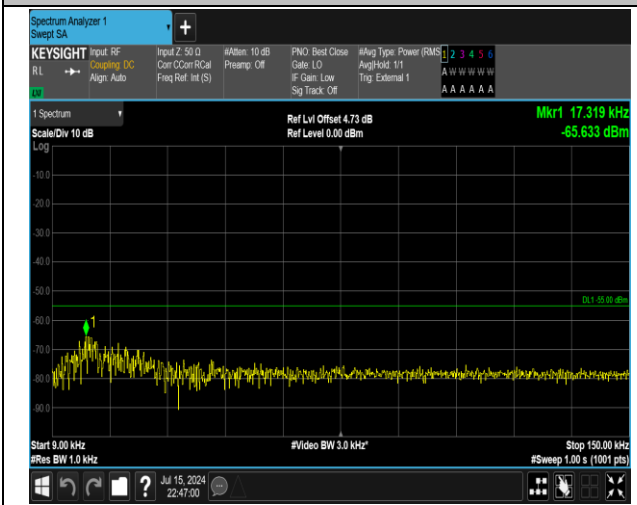

38-38-15MHz-15MHz-16QAM-16QAM-37925-38075-1RB
#74-0RB#0-0.009~0.15MHz-PASS