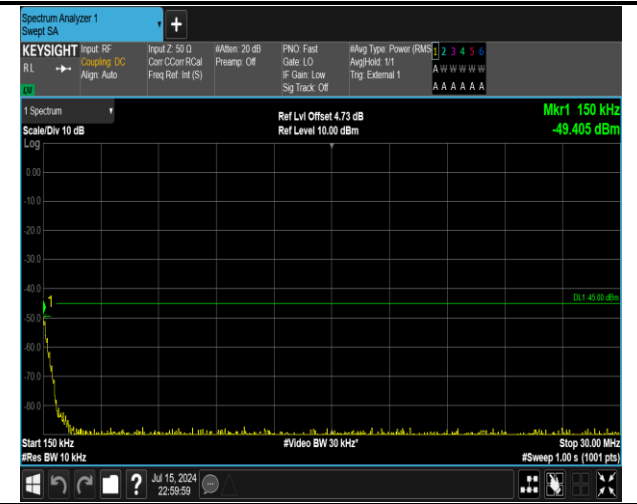

38-38-15MHz-15MHz-16QAM-16QAM-38025-38175-1RB#
0-ORB#0-0.15~30MHz-PASS