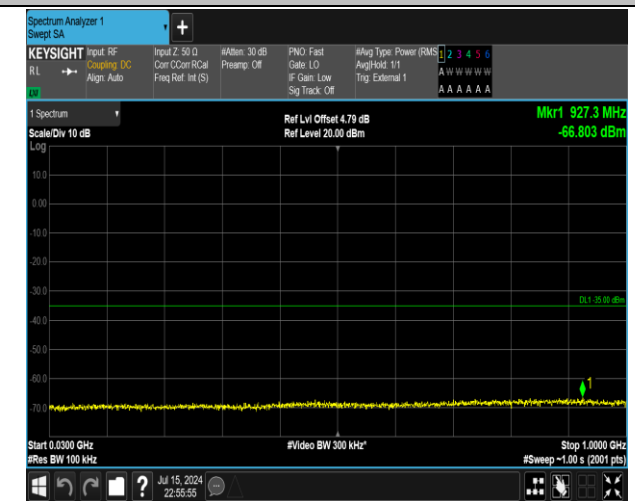

38-38-15MHz-15MHz-16QAM-16QAM-37925-38075-75RB
#0-75RB#0-30~1000MHz-PASS