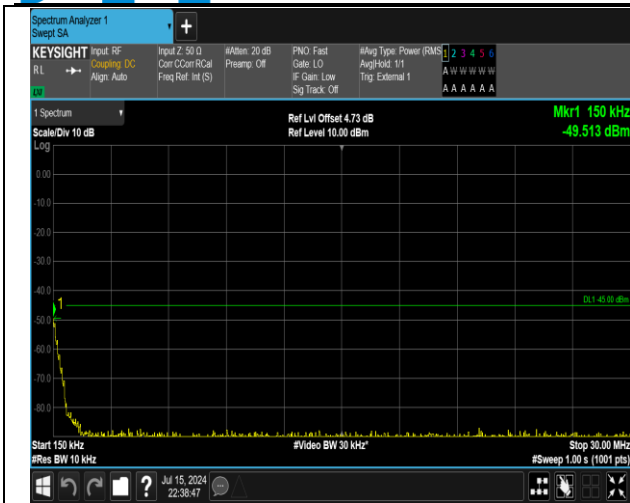

38-38-15MHz-15MHz-16QAM-16QAM-37825-37975-75R
B#0-75RB#0-0.15~30MHz-PASS