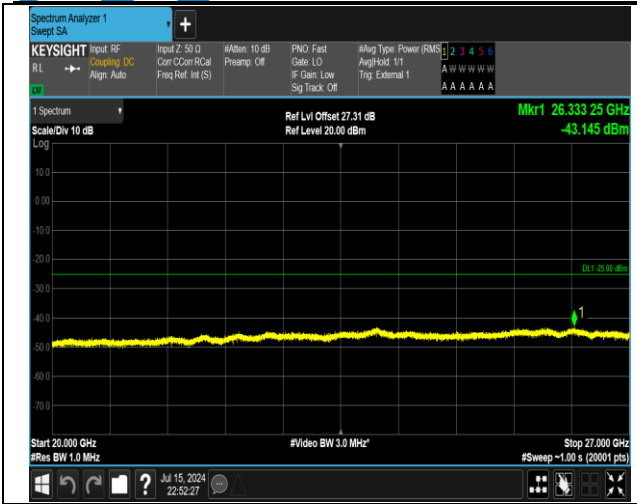

38-38-15MHz-15MHz-16QAM-16QAM-37925-38075-1RB
#0-1RB#74-20000~27000MHz-PASS