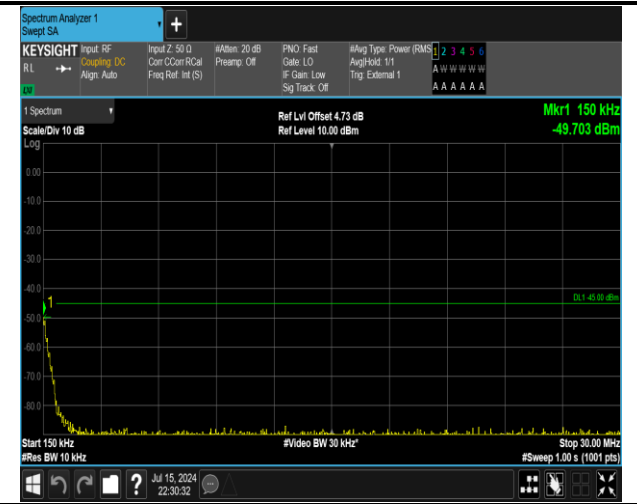

38-38-15MHz-15MHz-16QAM-16QAM-37825-37975-1RB#
74-ORB#0-0.15~30MHz-PASS