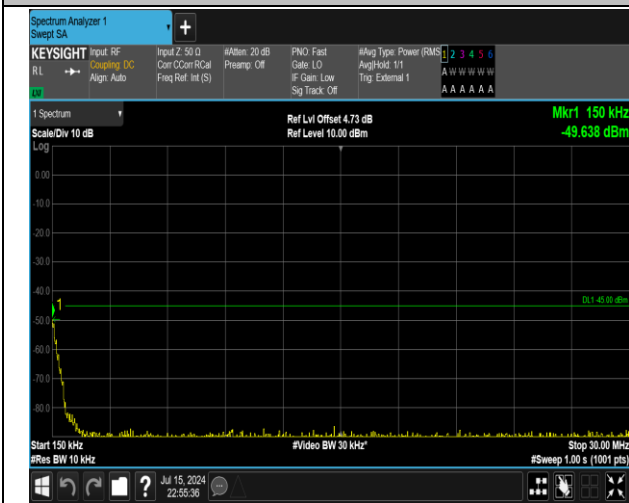

38-38-15MHz-15MHz-16QAM-16QAM-37925-38075-75R
B#0-75RB#0-0.15~30MHz-PASS