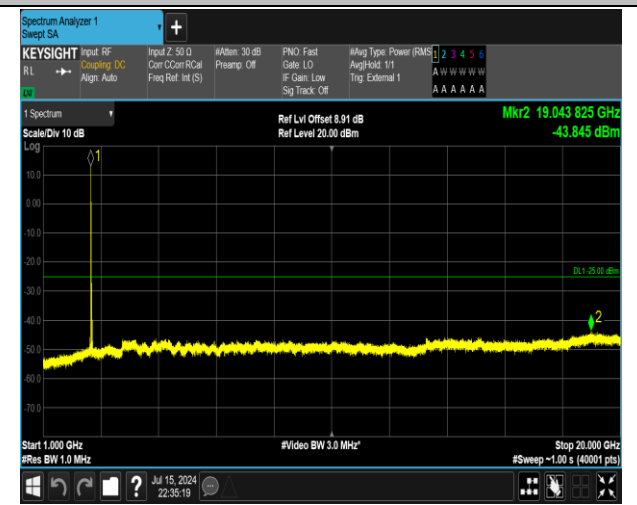

## Test Graphs

38-38-15MHz-15MHz-16QAM-16QAM-37825-37975-1RB  
#0-0RB#0-30~1000MHz-PASS

38-38-15MHz-15MHz-16QAM-16QAM-37825-37975-1RB#  
0-1RB#74-0.009~0.15MHz-PASS

38-38-15MHz-15MHz-16QAM-16QAM-37825-37975-1RB  
#0-1RB#74-0.15~30MHz-PASS