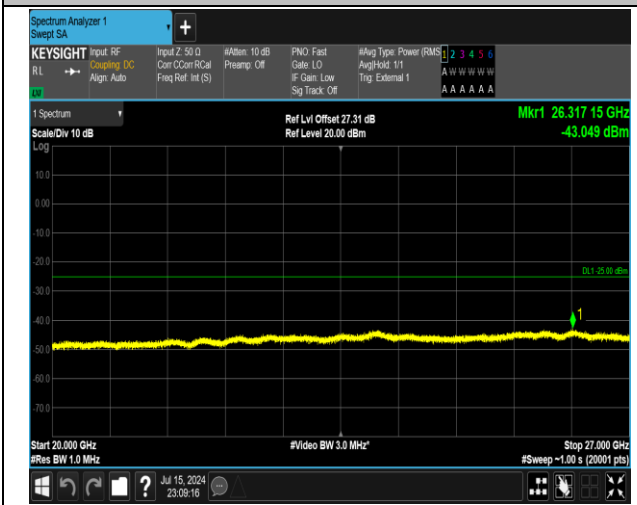

38-38-15MHz-15MHz-16QAM-16QAM-38025-38175-1RB
#0-1RB#74-20000~27000MHz-PASS