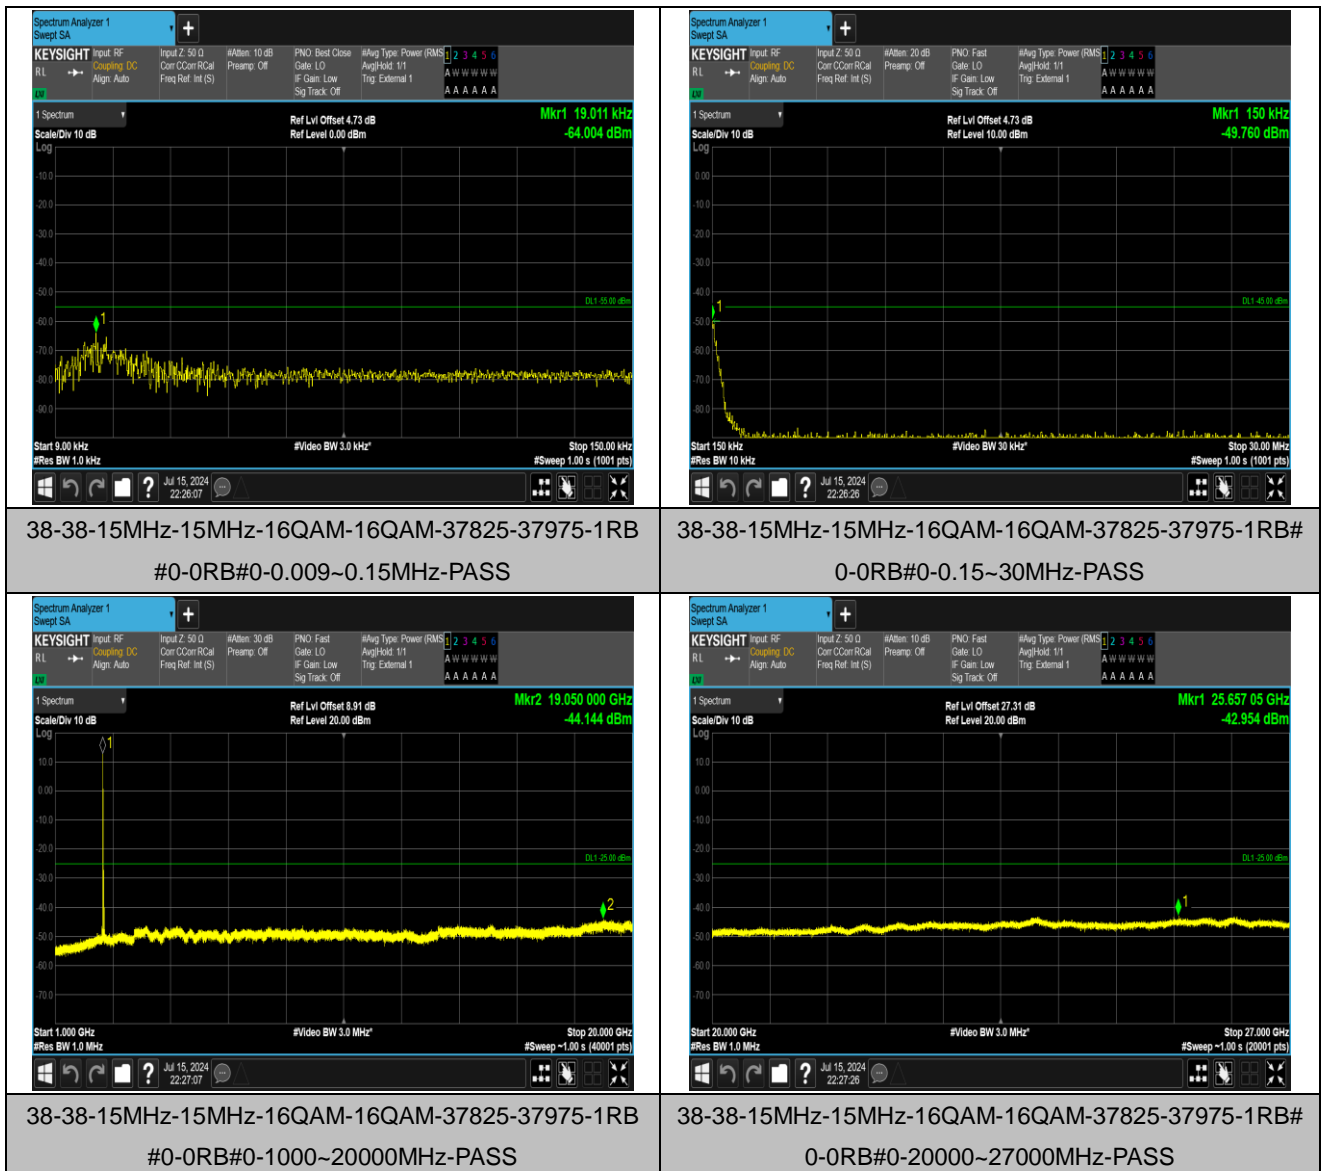

7-7	20MHz-20M Hz	QPSK-QPS K	21152-2135 0	1RB#99-0RB# 0	0.009~0.15M Hz	-73.28	PASS
7-7	20MHz-20M Hz	QPSK-QPS K	21152-2135 0	1RB#99-0RB# 0	0.15~30MHz	-73.98	PASS
7-7	20MHz-20M Hz	QPSK-QPS K	21152-2135 0	1RB#99-0RB# 0	1000~20000 MHz	-45.76	PASS
7-7	20MHz-20M Hz	QPSK-QPS K	21152-2135 0	1RB#99-0RB# 0	20000~2700 0MHz	-44.8	PASS
7-7	20MHz-20M Hz	QPSK-QPS K	21152-2135 0	1RB#99-0RB# 0	30~1000MH z	-66.3	PASS

Test Graphs