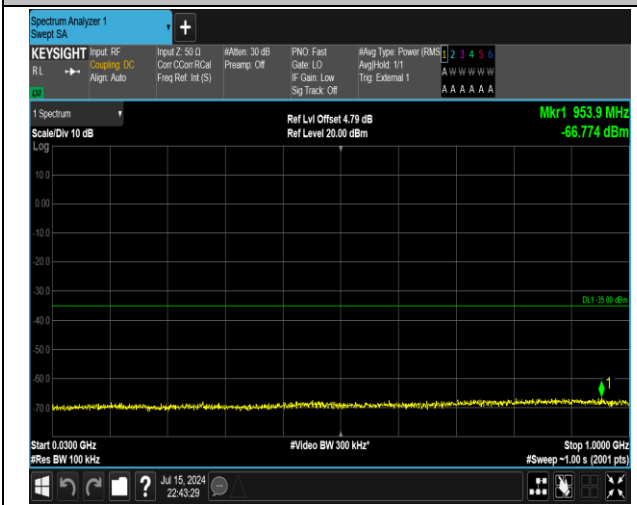

38-38-15MHz-15MHz-16QAM-16QAM-37925-38075-1RB
#0-0RB#0-30~1000MHz-PASS