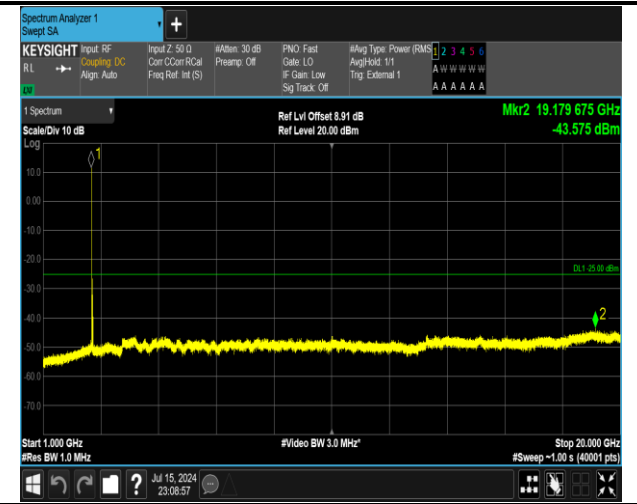

38-38-15MHz-15MHz-16QAM-16QAM-38025-38175-1RB#
0-1RB#74-1000~20000MHz-PASS