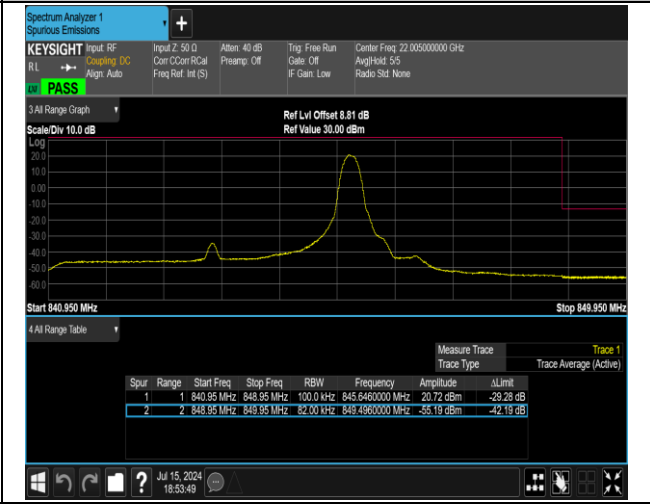

5-5-5MHz-3MHz-QPSK@QPSK-QPSK@QPSK-20595-20
634-1RB#24@25RB#0-0RB#0@15RB#0-PASS