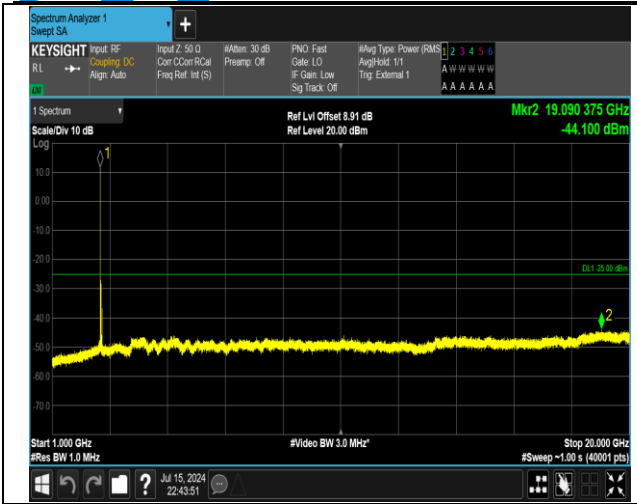

38-38-15MHz-15MHz-16QAM-16QAM-37925-38075-1RB
#0-0RB#0-1000~20000MHz-PASS