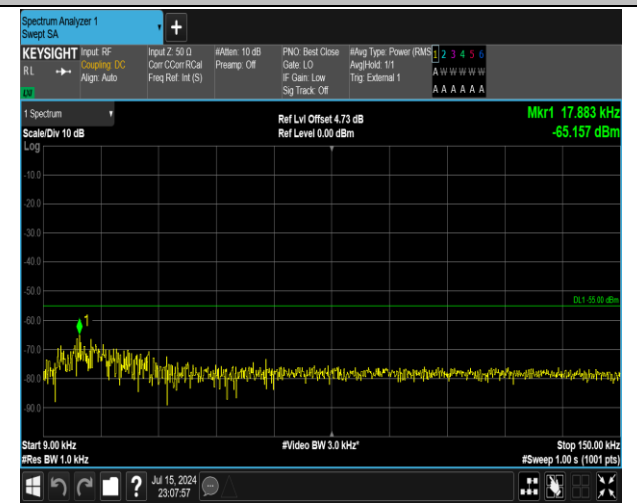

38-38-15MHz-15MHz-16QAM-16QAM-38025-38175-1RB#
0-1RB#74-0.009~0.15MHz-PASS