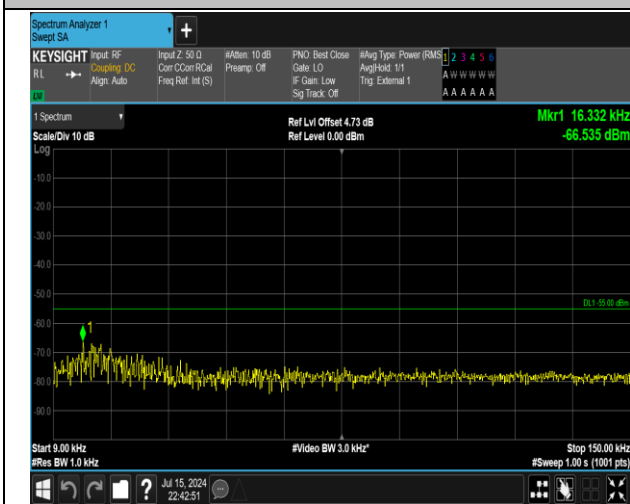

38-38-15MHz-15MHz-16QAM-16QAM-37925-38075-1RB
#0-0RB#0-0.009~0.15MHz-PASS