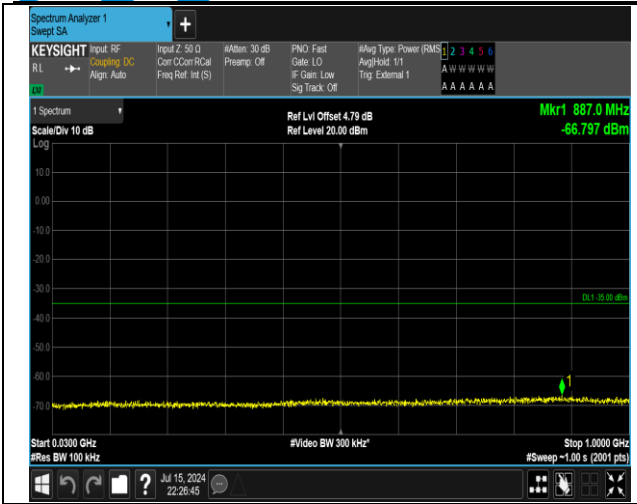

38-38-15MHz-15MHz-16QAM-16QAM-37825-37975-1RB
#0-0RB#0-30~1000MHz-PASS