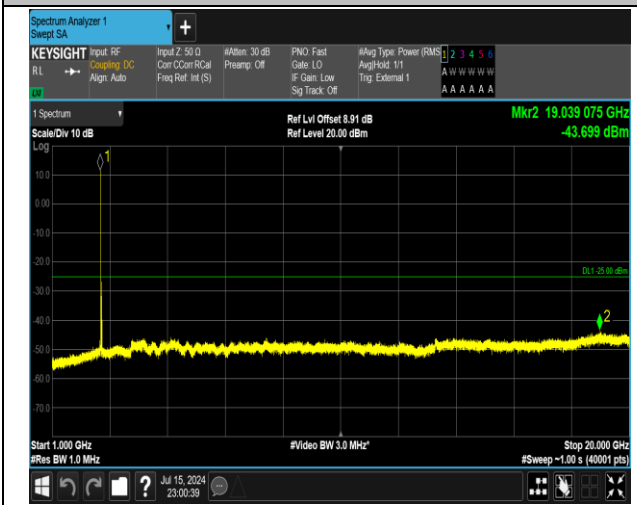

38-38-15MHz-15MHz-16QAM-16QAM-38025-38175-1RB
#0-ORB#0-1000~20000MHz-PASS