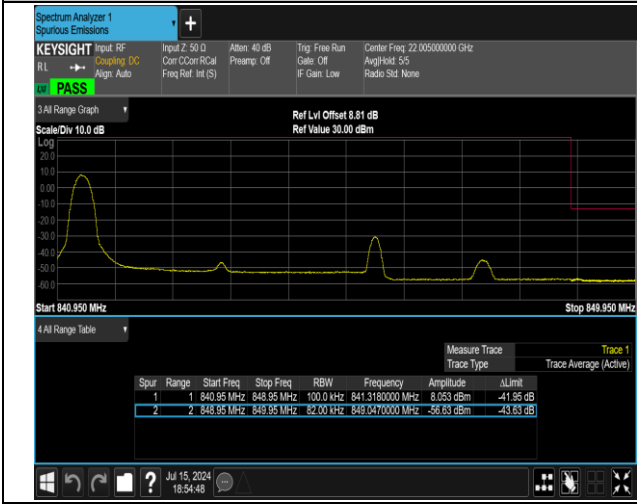

5-5-5MHz-3MHz-QPSK@QPSK-QPSK@QPSK-20595-206
34-1RB#0@25RB#0-1RB#15@15RB#0-PASS