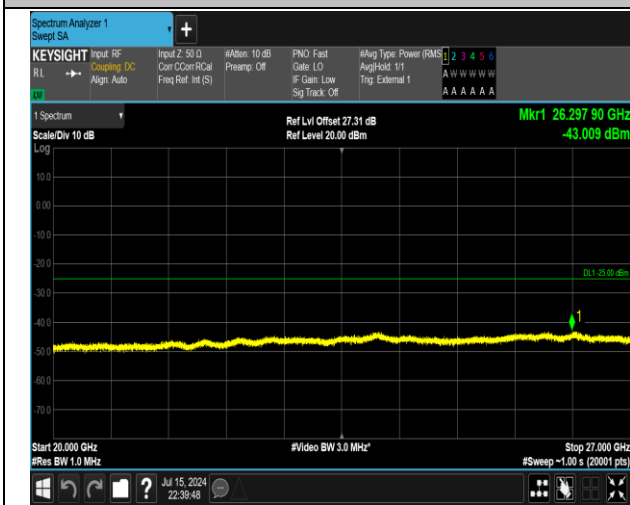

38-38-15MHz-15MHz-16QAM-16QAM-37825-37975-75R
B#0-75RB#0-20000~27000MHz-PASS