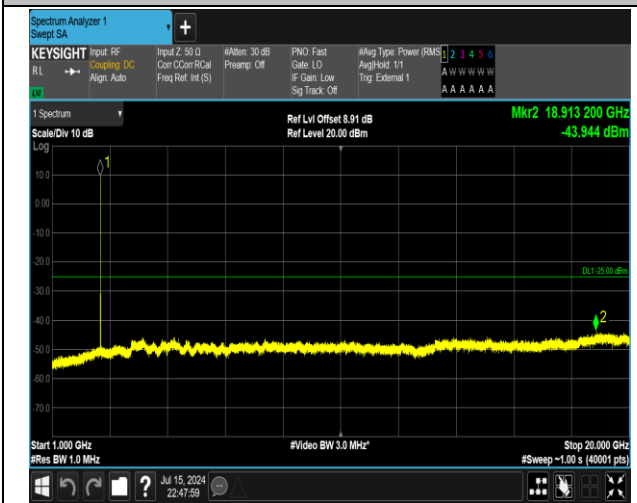

38-38-15MHz-15MHz-16QAM-16QAM-37925-38075-1RB
#74-0RB#0-1000~20000MHz-PASS