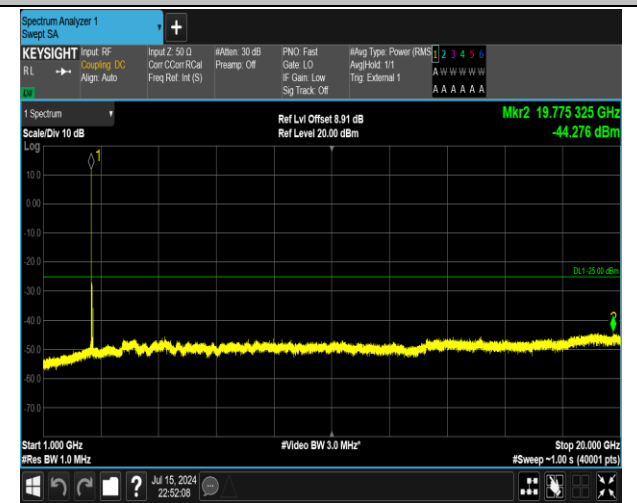

38-38-15MHz-15MHz-16QAM-16QAM-37925-38075-1RB#
0-1RB#74-1000~20000MHz-PASS