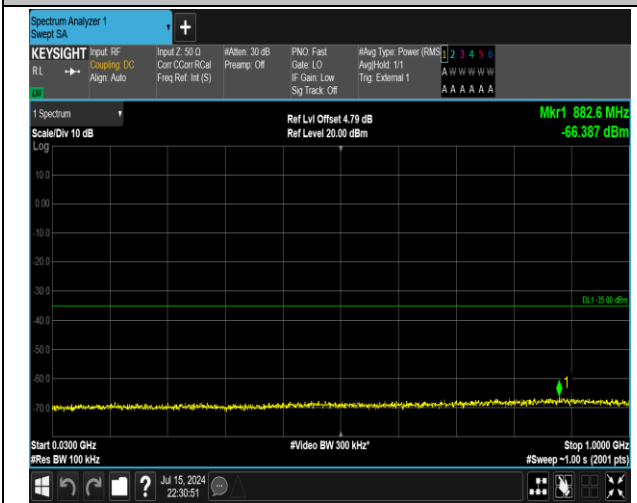

38-38-15MHz-15MHz-16QAM-16QAM-37825-37975-1RB
#74-ORB#0-30~1000MHz-PASS