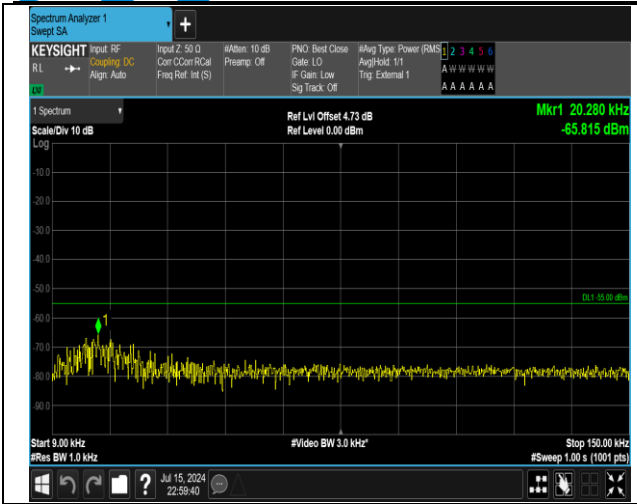

38-38-15MHz-15MHz-16QAM-16QAM-37925-38075-75RB  
#0-75RB#0-1000~20000MHz-PASS

38-38-15MHz-15MHz-16QAM-16QAM-37925-38075-75R  
B#0-75RB#0-20000~27000MHz-PASS

38-38-15MHz-15MHz-16QAM-16QAM-37925-38075-75RB  
#0-75RB#0-30~1000MHz-PASS