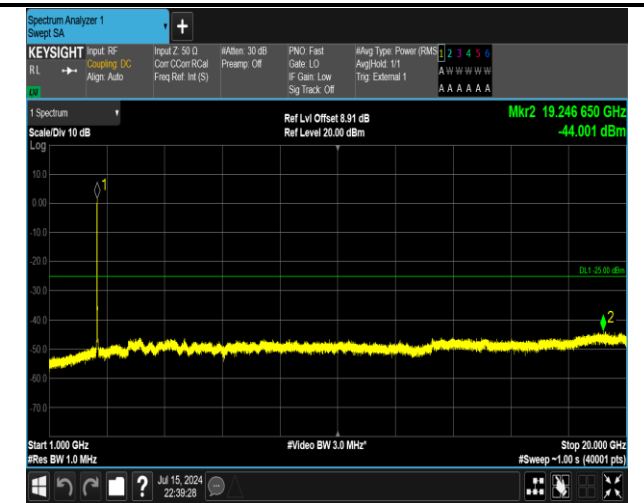

38-38-15MHz-15MHz-16QAM-16QAM-37825-37975-75RB
#0-75RB#0-1000~20000MHz-PASS