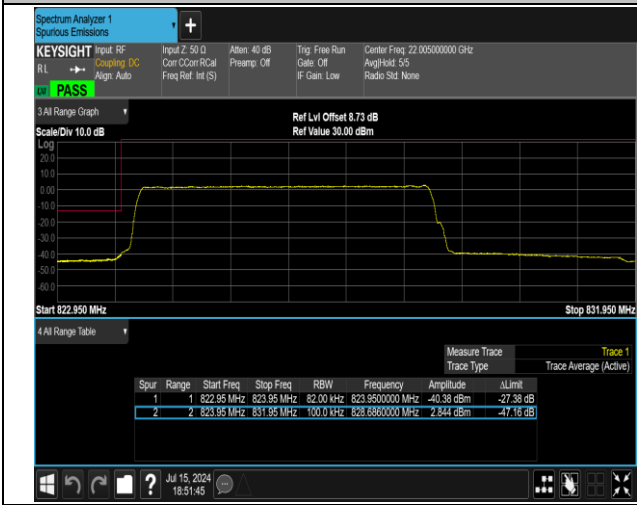

5-5-5MHz-3MHz-QPSK@QPSK-QPSK@QPSK-20425-204
64-25RB#0@25RB#0-15RB#0@15RB#0-PASS