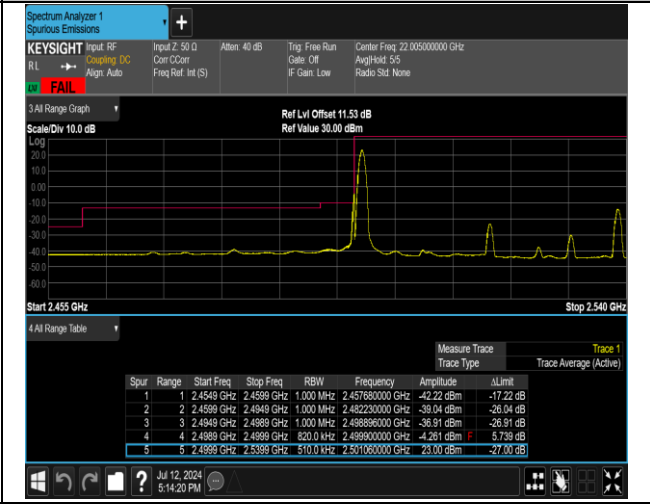

7-7-20MHz-20MHz-QPSK@QPSK-QPSK@QPSK-20850-21048-1RB#0@100RB#0-0RB#0@100RB#0-FAIL