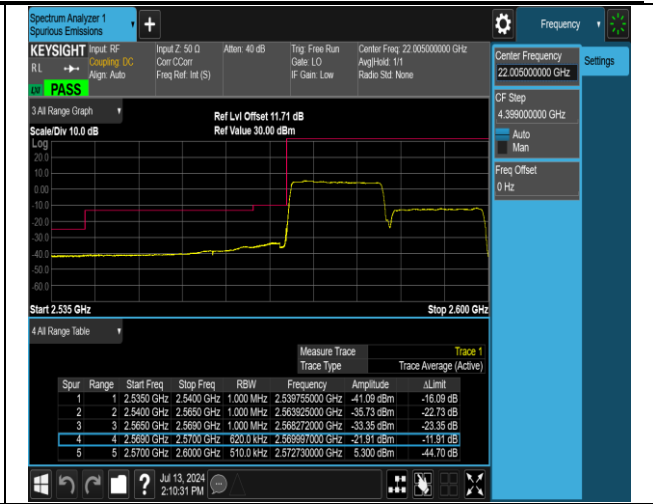

38-38-15MHz-15MHz-QPSK@QPSK-QPSK@QPSK-37825
-37975-1RB#74@75RB#0-0RB#0@75RB#0-PASS

38-38-15MHz-15MHz-QPSK@QPSK-QPSK@QPSK-378
25-37975-75RB#0@75RB#0-75RB#0@75RB#0-PASS

38-38-15MHz-15MHz-QPSK@QPSK-QPSK@QPSK-38025
-38175-1RB#0@75RB#0-0RB#0@75RB#0-PASS

38-38-15MHz-15MHz-QPSK@QPSK-QPSK@QPSK-380
25-38175-1RB#0@75RB#0-1RB#74@75RB#0-PASS

38-38-15MHz-15MHz-QPSK@QPSK-QPSK@QPSK-38025
-38175-1RB#74@75RB#0-0RB#0@75RB#0-PASS

38-38-15MHz-15MHz-QPSK@QPSK-QPSK@QPSK-380
25-38175-75RB#0@75RB#0-75RB#0@75RB#0-PASS