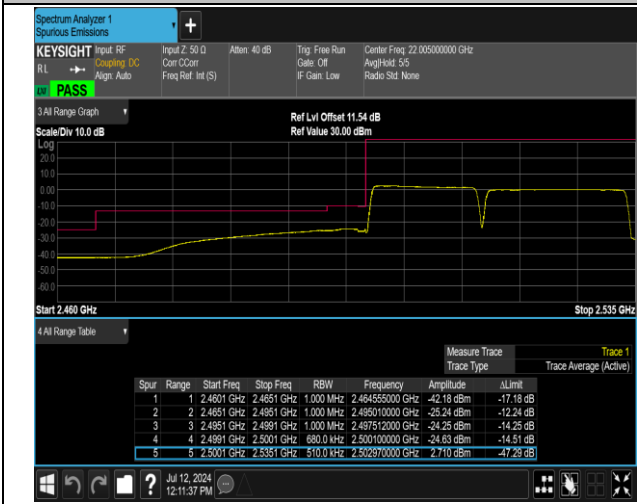

7-7-15MHz-20MHz-16QAM@16QAM-16QAM@16QAM-20
828-20999-1RB#0@75RB#0-1RB#99@100RB#0-PASS