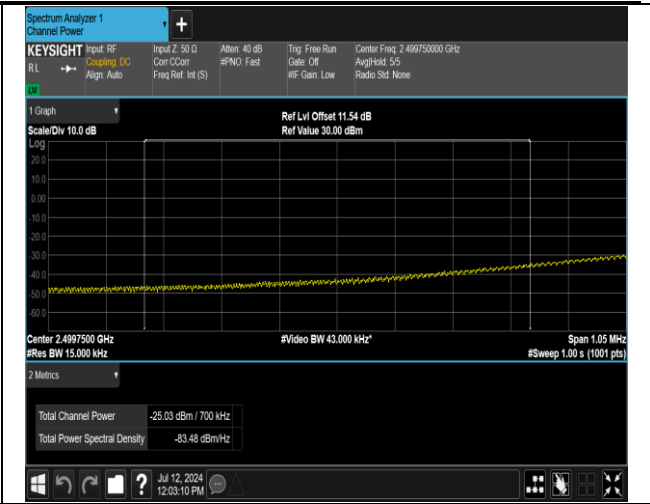

38-38-15MHz-15MHz-QPSK@QPSK-QPSK@QPSK-380
25-38175-75RB#0@75RB#0-75RB#0@75RB#0-PASS