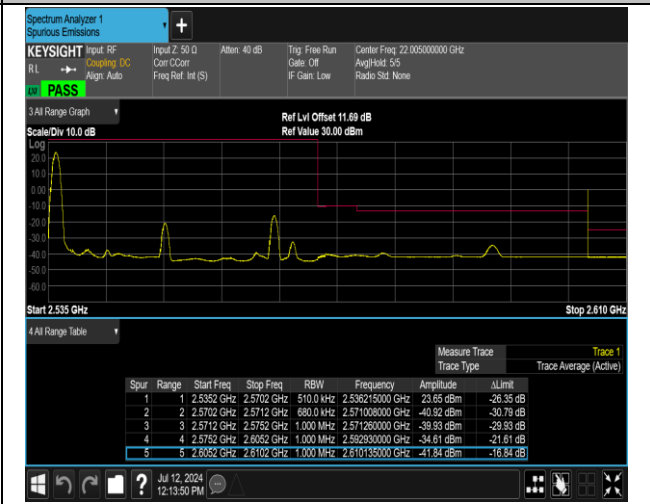

7-7-15MHz-20MHz-16QAM@16QAM-16QAM@16QAM-2
0828-20999-1RB#74@75RB#0-0RB#0@100RB#0-PASS