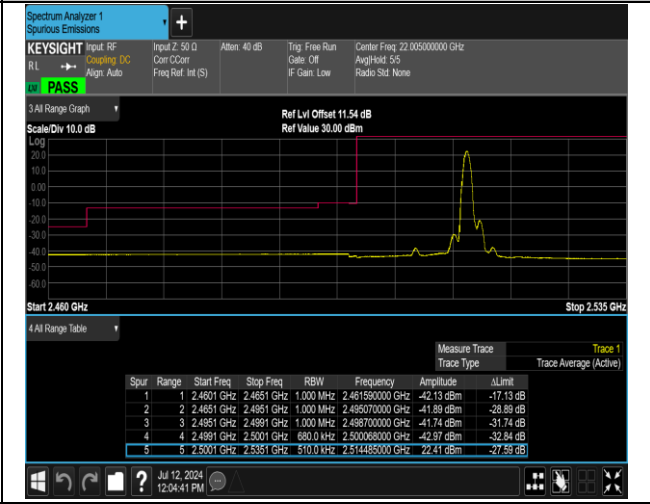

7-7-15MHz-20MHz-16QAM@16QAM-16QAM@16QAM-2
0828-20999-1RB#0@75RB#0-0RB#0@100RB#0-PASS_ Final1