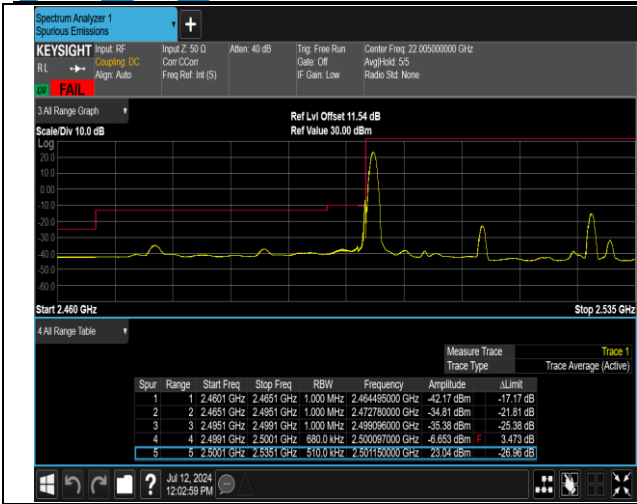

38-38-15MHz-15MHz-QPSK@QPSK-QPSK@QPSK-38025
-38175-1RB#74@75RB#0-0RB#0@75RB#0-PASS