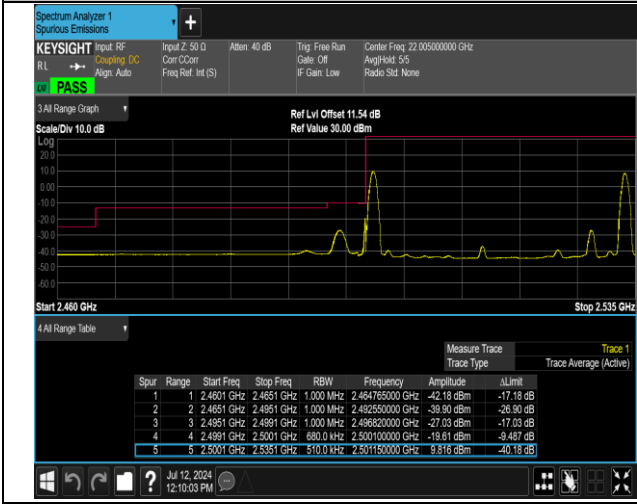

7-7-15MHz-20MHz-16QAM@16QAM-16QAM@16QAM-20
828-20999-1RB#0@75RB#0-0RB#0@100RB#0-PASS