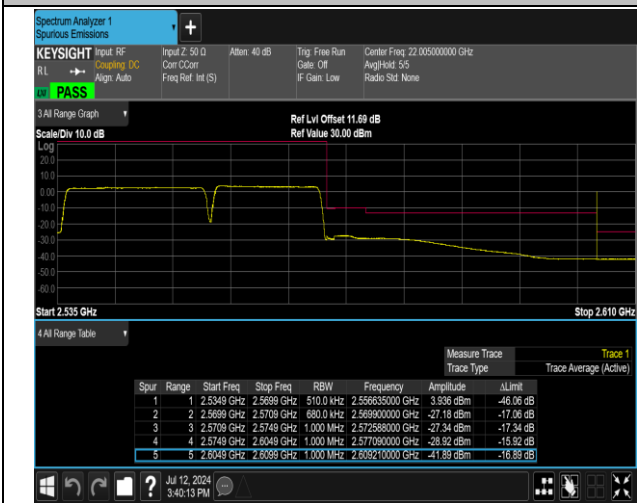

7-7-20MHz-15MHz-QPSK@QPSK-QPSK@QPSK-20850-2
1021-1RB#0@100RB#0-1RB#74@75RB#0-PASS