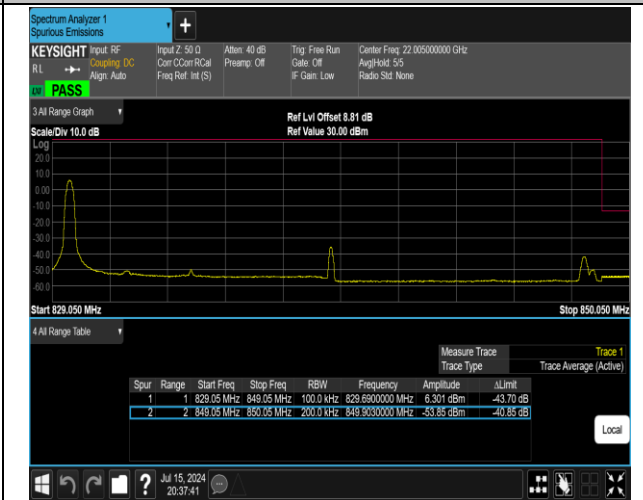

5-5-10MHz-10MHz-16QAM@ 16QAM-16QAM@ 16QAM-2
0501-20600-1RB#0@50RB#0-1RB#49@50RB#0-PASS