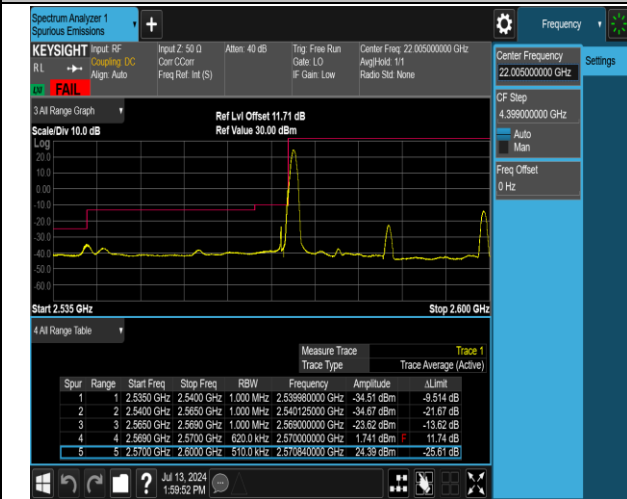

7-7-15MHz-15MHz-QPSK@QPSK-QPSK@QPSK-20825-

0975-1RB#0@75RB#0-1RB#74@75RB#0-PASS

20975-1RB#0@75RB#0-1RB#74@75RB#0-PASS_Final1

7-7-15MHz-15MHz-QPSK@QPSK-QPSK@QPSK-20825-2
0975-1RB#74@75RB#0-0RB#0@75RB#0-PASS