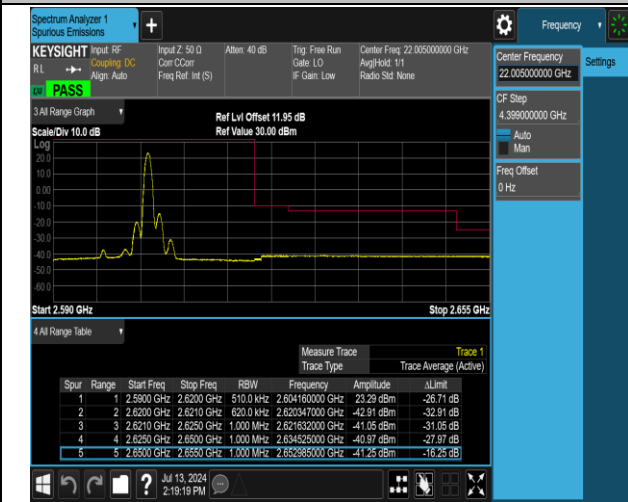

38-38-15MHz-15MHz-16QAM@16QAM-16QAM@16QAM-38025-38175-1RB#74@75RB#0-0RB#0@75RB#0-PASS