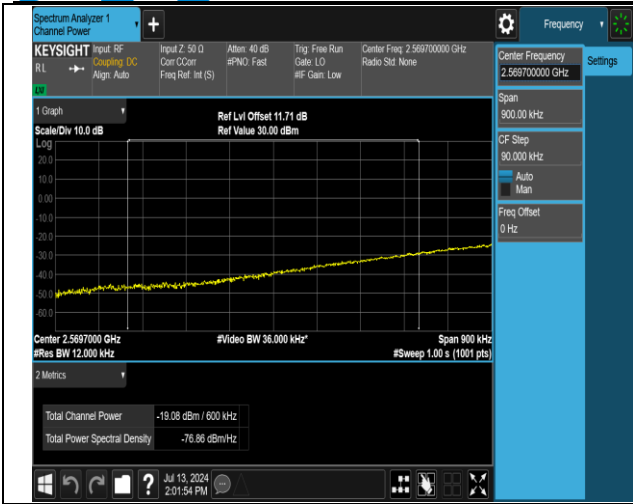

38-38-15MHz-15MHz-16QAM@16QAM-16QAM@16QAM-37825-37975-1RB#0@75RB#0-0RB#0@75RB#0-PASS_Fi
nal1