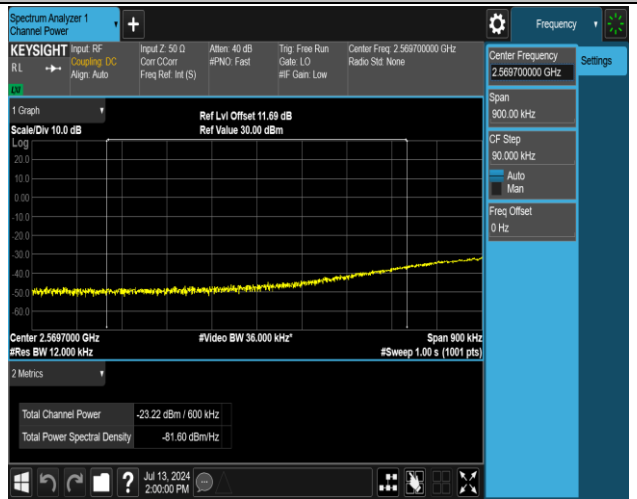

38-38-15MHz-15MHz-QPSK@QPSK-QPSK@QPSK-3782
5-37975-1RB#0@75RB#0-1RB#74@75RB#0-PASS