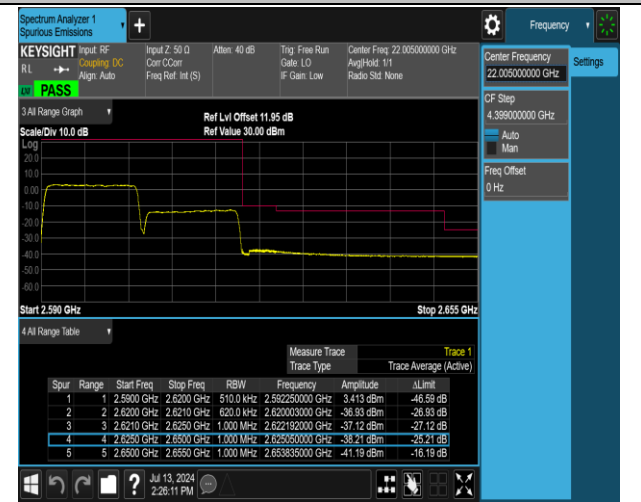

38-38-15MHz-15MHz-16QAM@16QAM-16QAM@16QAM-38025-38175-75RB#0@75RB#0-75RB#0@75RB#0-PASS