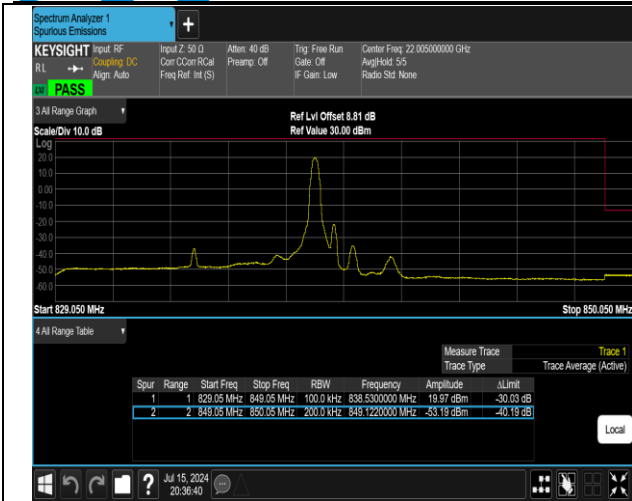

5-5-10MHz-10MHz-16QAM@16QAM-16QAM@16QAM-20
501-20600-1RB#49@50RB#0-0RB#0@50RB#0-PASS