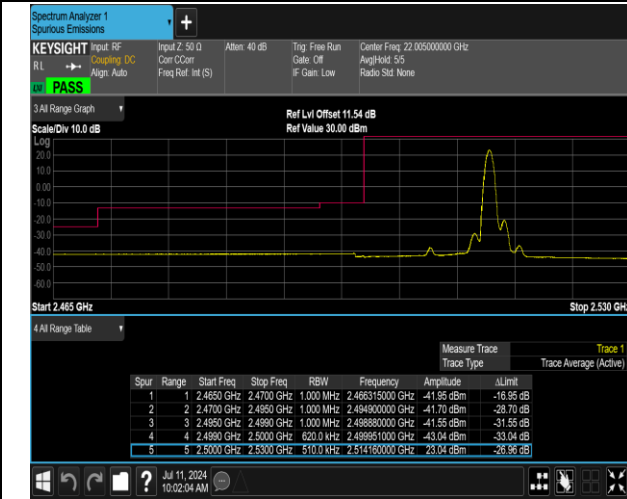

7-7-15MHz-15MHz-QPSK@QPSK-QPSK@QPSK-20825-2
0975-1RB#74@75RB#0-0RB#0@75RB#0-PASS