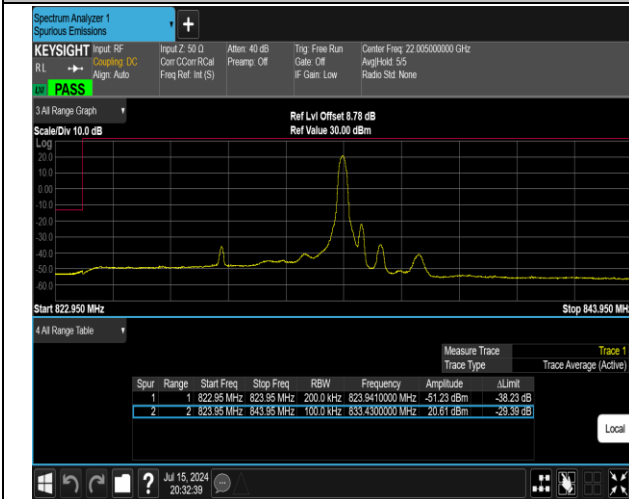

5-5-10MHz-10MHz-16QAM@ 16QAM-16QAM@ 16QAM-20
450-20549-1RB#49@50RB#0-0RB#0@50RB#0-PASS