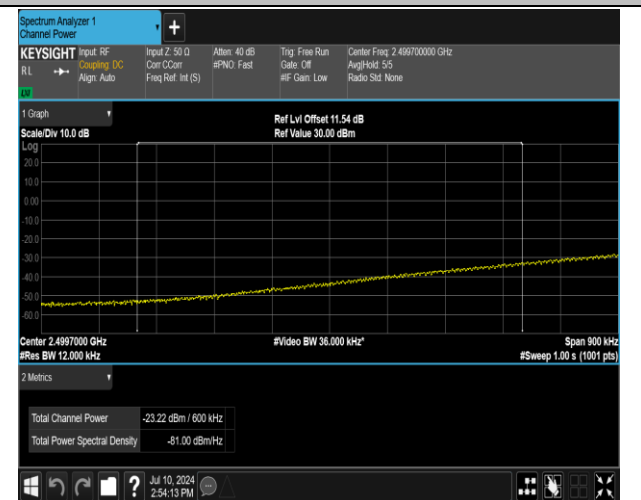

7-7-15MHz-15MHz-QPSK@QPSK-QPSK@QPSK-20825-

20975-1RB#0@75RB#0-1RB#74@75RB#0-PASS_Final1