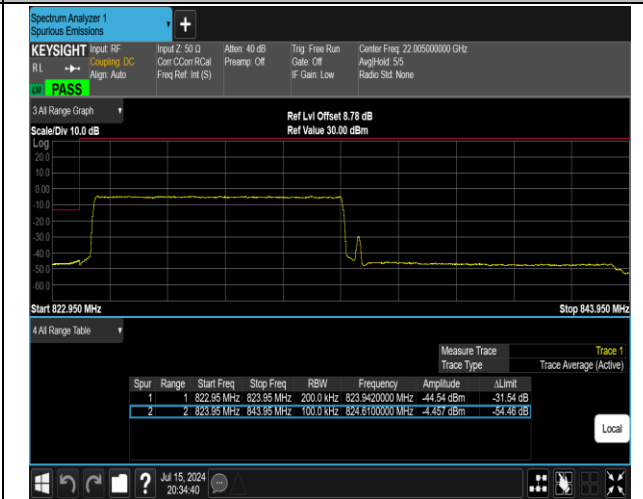

Test Graphs

5-5-10MHz-10MHz-16QAM@ 16QAM-16QAM@ 16QAM-20
450-20549-1RB#0@50RB#0-0RB#0@50RB#0-PASS

5-5-10MHz-10MHz-16QAM@ 16QAM-16QAM@ 16QAM-2
0450-20549-1RB#0@50RB#0-1RB#49@50RB#0-PASS

5-5-10MHz-10MHz-16QAM@ 16QAM-16QAM@ 16QAM-20
450-20549-1RB#49@50RB#0-0RB#0@50RB#0-PASS