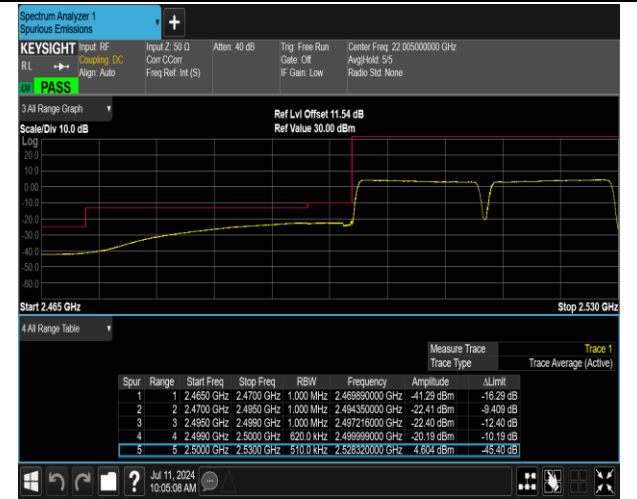

7-7-15MHz-15MHz-QPSK@QPSK-QPSK@QPSK-20825-
20975-75RB#0@75RB#0-75RB#0@75RB#0-PASS