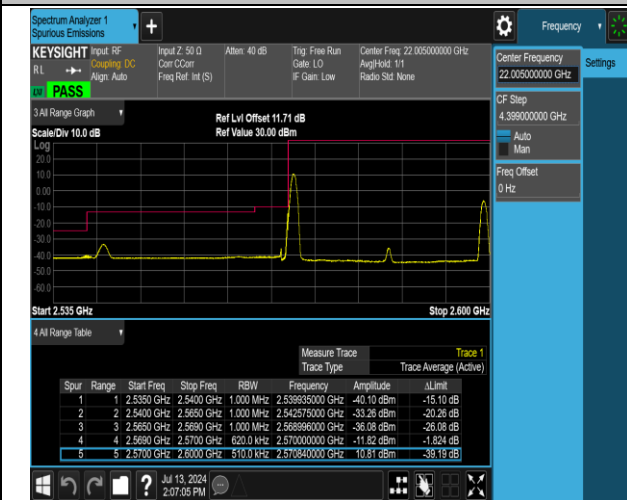

38-38-15MHz-15MHz-QPSK@QPSK-QPSK@QPSK-3782
5-37975-1RB#0@75RB#0-1RB#74@75RB#0-PASS