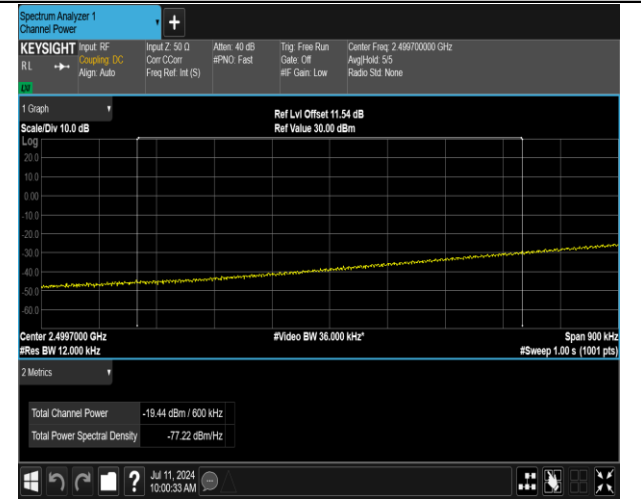

7-7-15MHz-15MHz-QPSK@QPSK-QPSK@QPSK-20825-20975-1RB#0@75RB#0-0RB#0@75RB#0-PASS_Final1