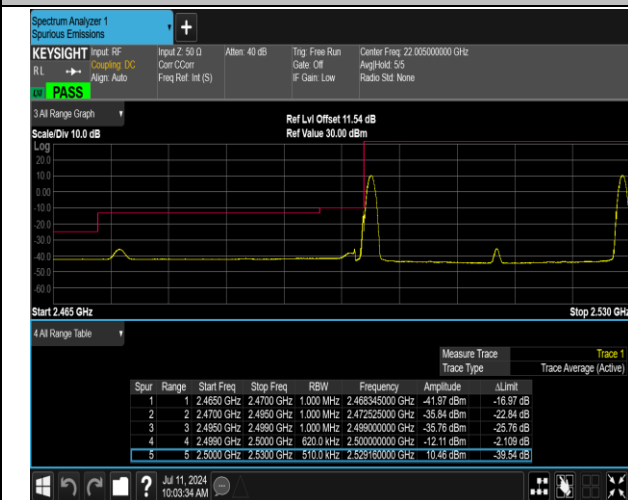

7-7-15MHz-15MHz-QPSK@QPSK-QPSK@QPSK-20825-2

0975-1RB#0@75RB#0-1RB#74@75RB#0-PASS