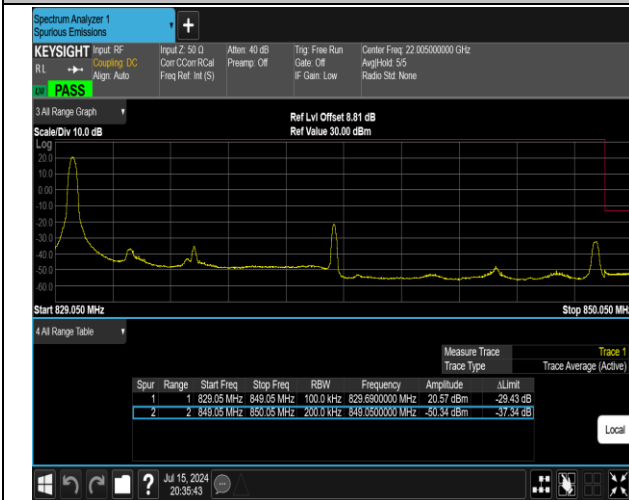

5-5-10MHz-10MHz-16QAM@ 16QAM-16QAM@ 16QAM-20
501-20600-1RB#0@50RB#0-0RB#0@50RB#0-PASS