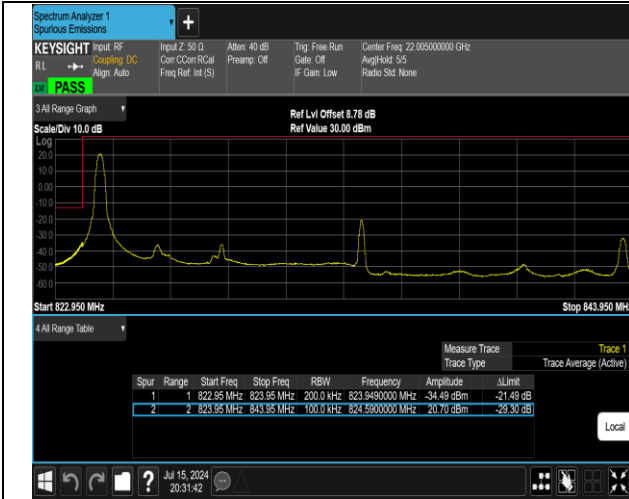

Test Graphs

5-5-10MHz-10MHz-16QAM@ 16QAM-16QAM@ 16QAM-20
450-20549-1RB#0@50RB#0-0RB#0@50RB#0-PASS